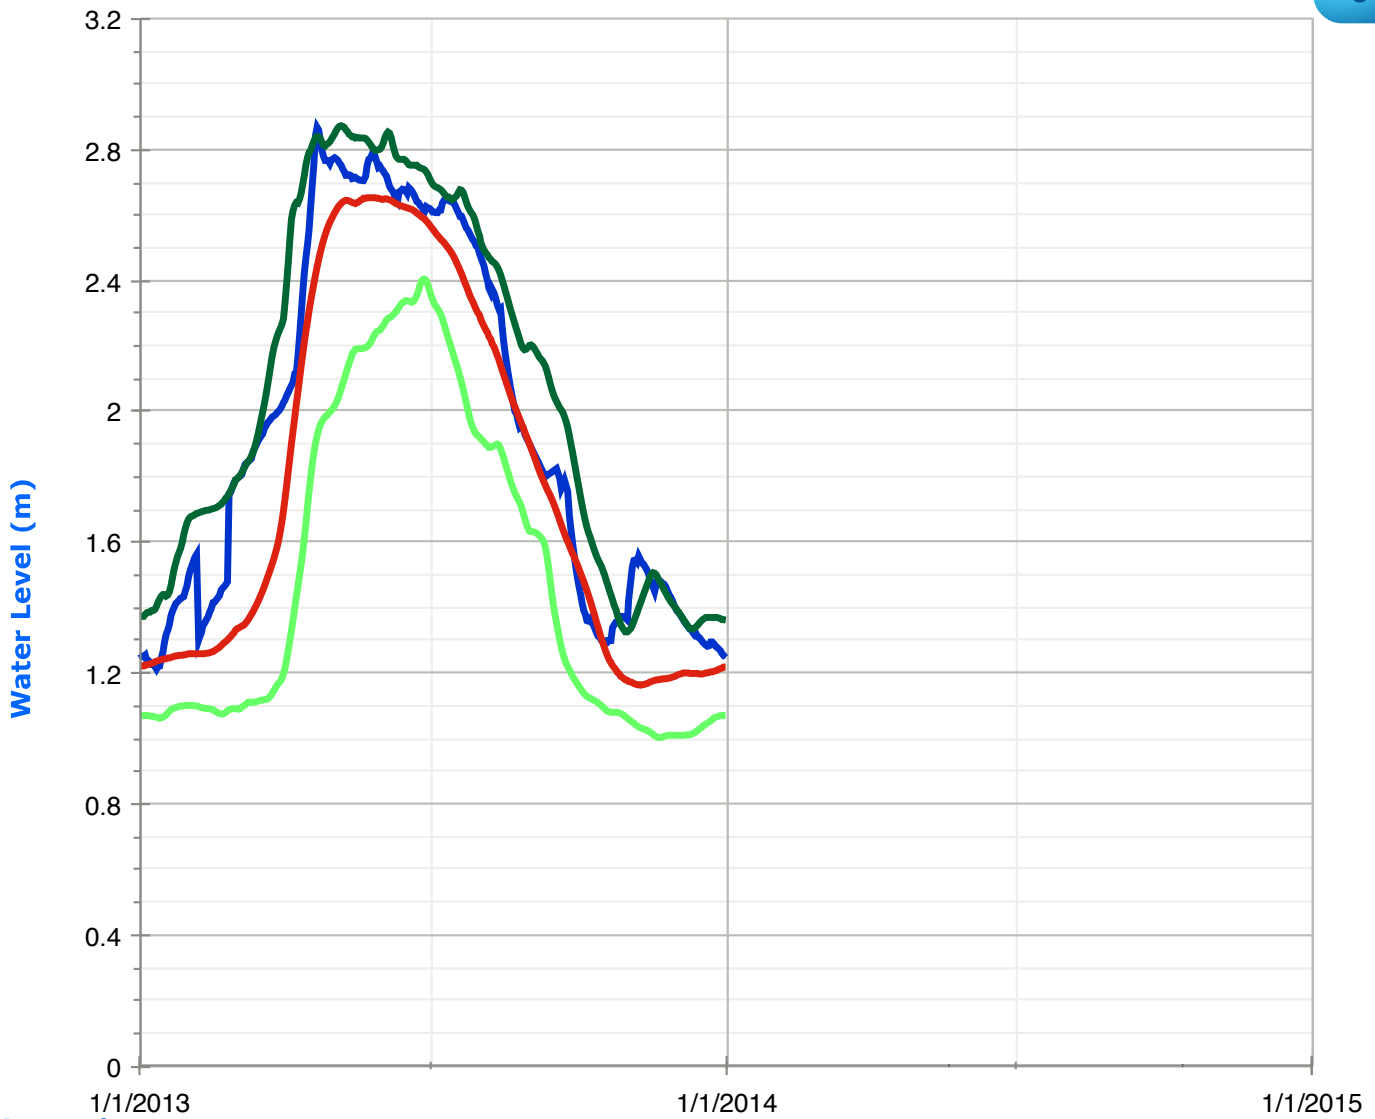

# Crystal Lake (Swamp Lake) Water Levels

Legend:

Date (dd, mm, yyyy)

[Check other water levels](#)

# Mississagua Lake (Catchacoma Lake, Beaver Lake, Gold Lake, Cold Lake) Water Levels

Legend:

Date (dd, mm, yyyy)

	<b>Historic High Water Levels</b>		<b>Daily Water Levels</b>
	<b>Historic Low Water Levels</b>		
	<b>Average Water Levels</b>		

# Anstruther Lake Water Levels

Legend:

	<b>Historic High Water Levels</b>		<b>Daily Water Levels</b>
	<b>Historic Low Water Levels</b>		
	<b>Average Water Levels</b>		

Date (dd, mm, yyyy)

[Check other water levels](#)

# Eels Lake Water Levels

Legend:

Date (dd, mm, yyyy)

[Check other water levels](#)