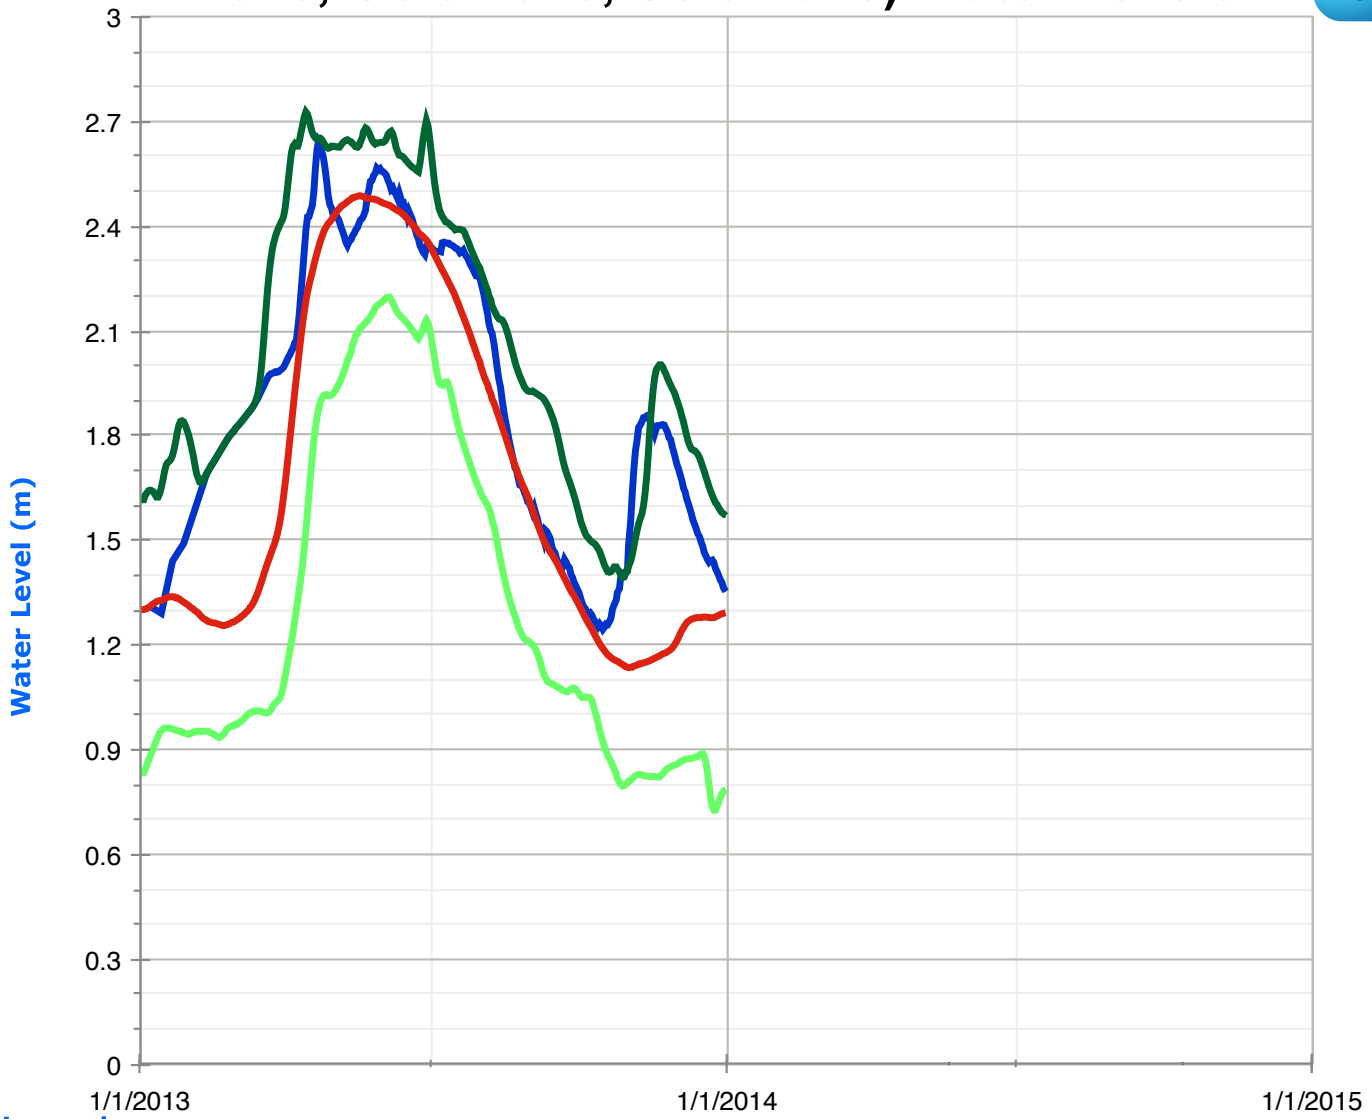

# Crystal Lake (Swamp Lake) Water Levels

Legend:

Date (dd, mm, yyyy)

[Check other water levels](#)

# Mississagua Lake (Catchacoma Lake, Beaver Lake, Gold Lake, Cold Lake) Water Levels

Legend:

Date (dd, mm, yyyy)

	<b>Historic High Water Levels</b>		<b>Daily Water Levels</b>
	<b>Historic Low Water Levels</b>		
	<b>Average Water Levels</b>		

# Anstruther Lake Water Levels

Legend:

	<b>Historic High Water Levels</b>		<b>Daily Water Levels</b>
	<b>Historic Low Water Levels</b>		
	<b>Average Water Levels</b>		

Date (dd, mm, yyyy)

[Check other water levels](#)

# Eels Lake Water Levels

Legend:

Date (dd, mm, yyyy)

[Check other water levels](#)