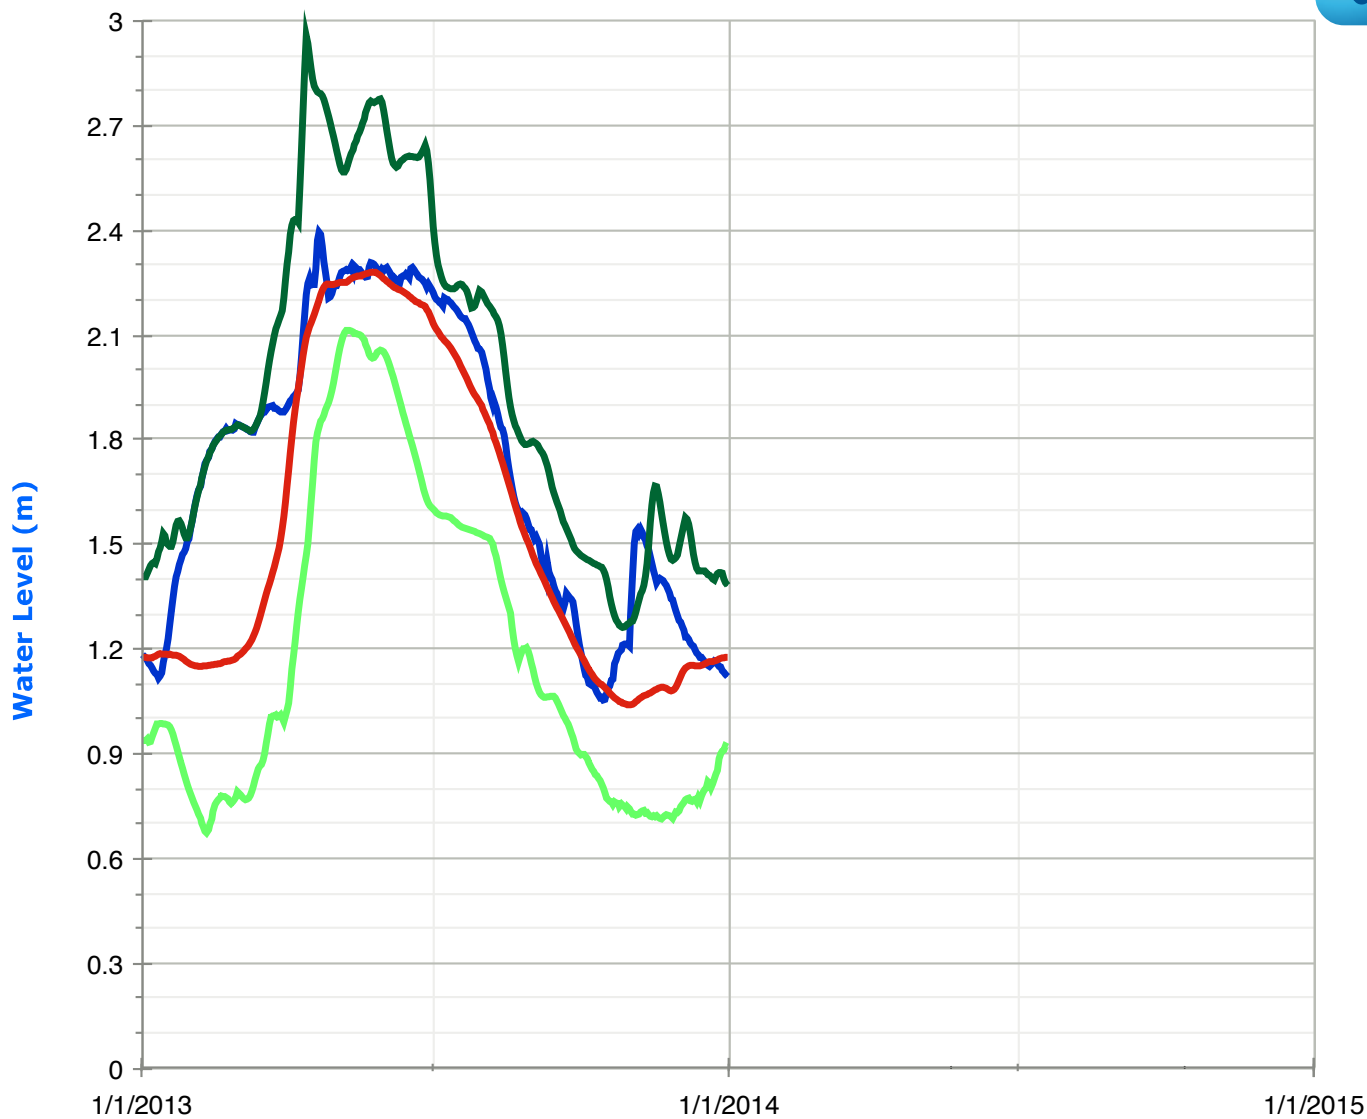

# Crystal Lake (Swamp Lake) Water Levels

Legend:

Date (dd, mm, yyyy)

[Check other water levels](#)

# Mississagua Lake (Catchacoma Lake, Beaver Lake, Gold Lake, Cold Lake) Water Levels

Legend:

Date (dd, mm, yyyy)

	<b>Historic High Water Levels</b>		<b>Daily Water Levels</b>
	<b>Historic Low Water Levels</b>		
	<b>Average Water Levels</b>		

[Check other water levels](#)

# Anstruther Lake Water Levels

Legend:

	<b>Historic High Water Levels</b>		<b>Daily Water Levels</b>
	<b>Historic Low Water Levels</b>		
	<b>Average Water Levels</b>		

Date (dd, mm, yyyy)

[Check other water levels](#)