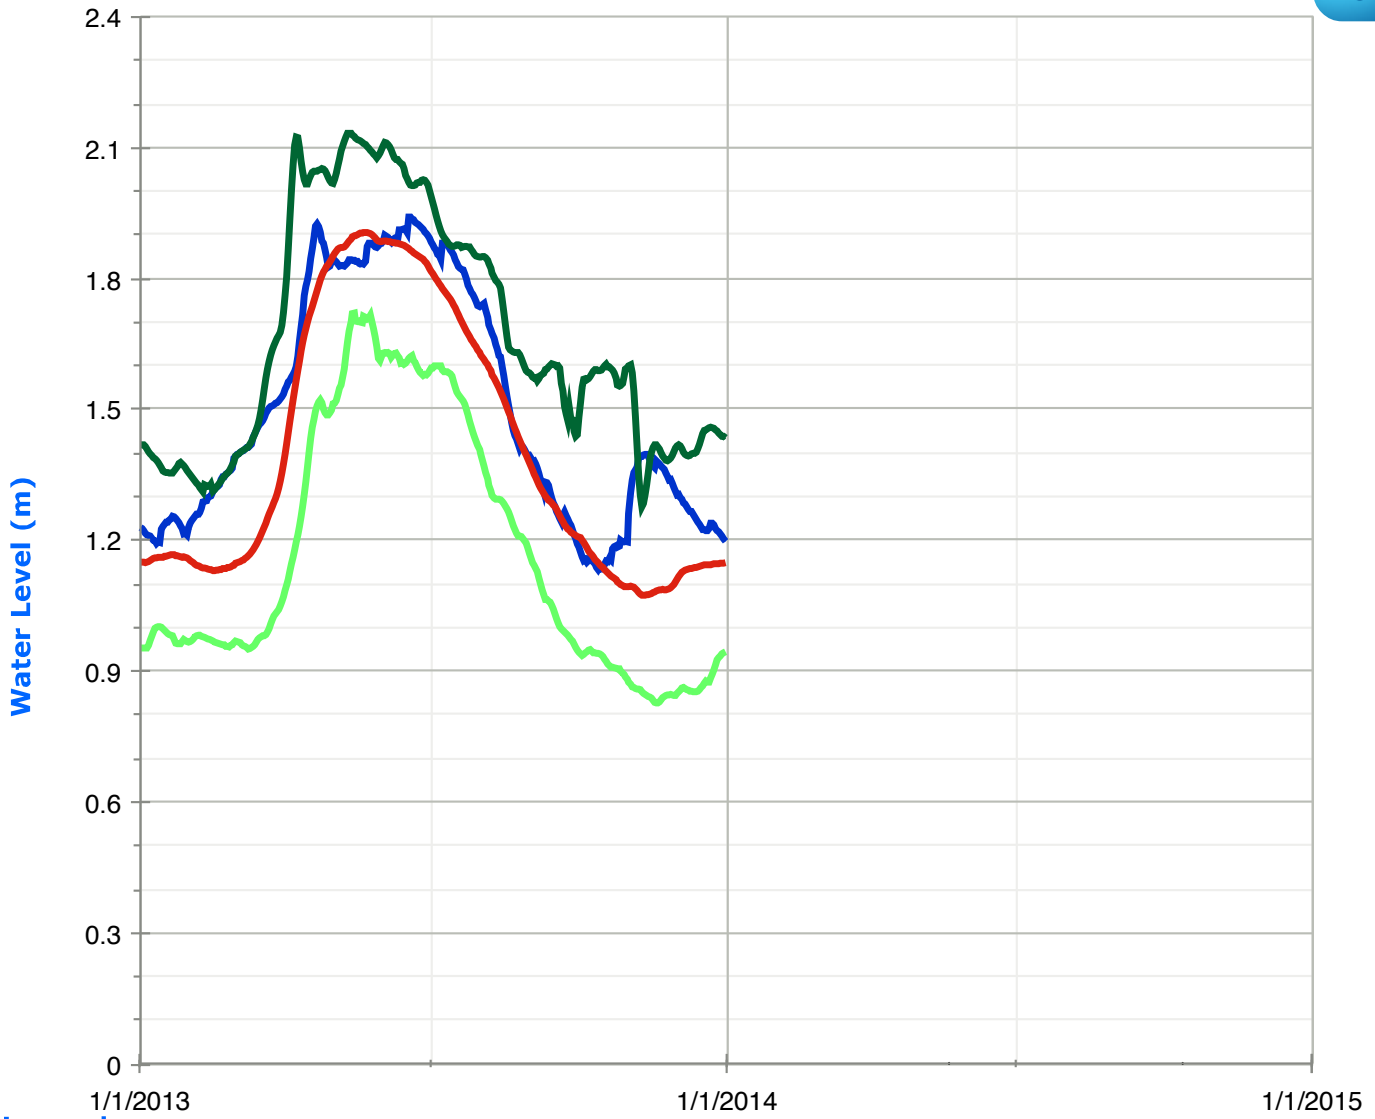

# Crystal Lake (Swamp Lake) Water Levels

Legend:

Date (dd, mm, yyyy)

[Check other water levels](#)

# Anstruther Lake Water Levels

Legend:

	<b>Historic High Water Levels</b>		<b>Daily Water Levels</b>
	<b>Historic Low Water Levels</b>		
	<b>Average Water Levels</b>		

Date (dd, mm, yyyy)

[Check other water levels](#)

# Eels Lake Water Levels

Legend:

Date (dd, mm, yyyy)

[Check other water levels](#)

# Jack Lake Water Levels

Legend:

Date (dd, mm, yyyy)

	<b>Historic High Water Levels</b>		<b>Daily Water Levels</b>
	<b>Historic Low Water Levels</b>		
	<b>Average Water Levels</b>		

[Check other water levels](#)