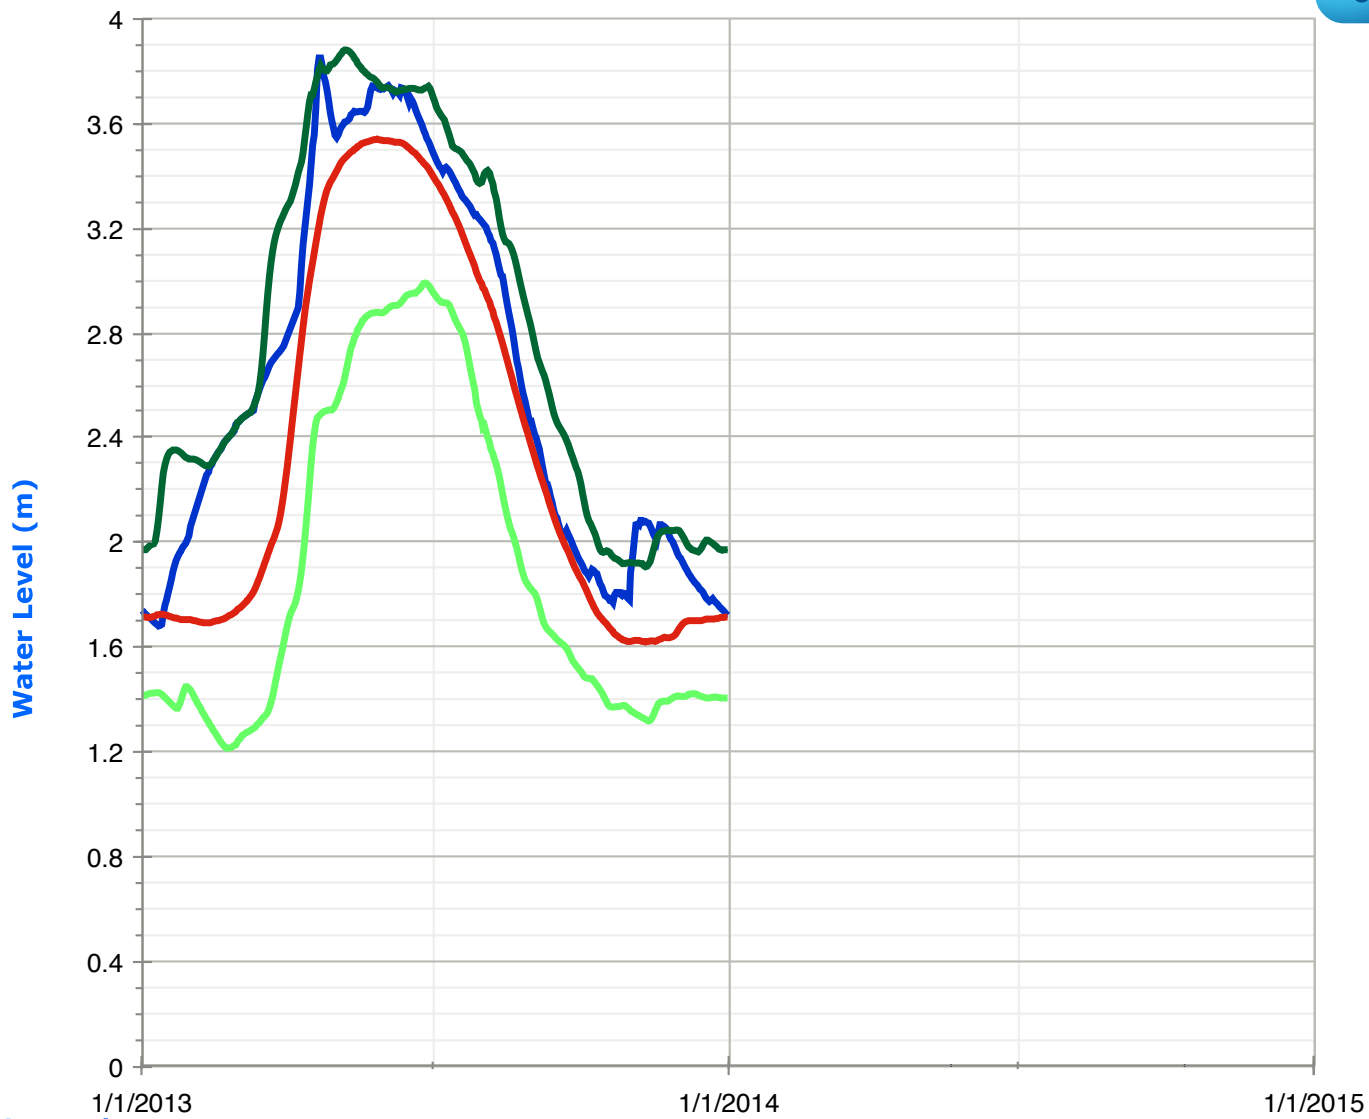

# Mississagua Lake (Catchacoma Lake, Beaver Lake, Gold Lake, Cold Lake) Water Levels

Legend:

Date (dd, mm, yyyy)

	<b>Historic High Water Levels</b>		<b>Daily Water Levels</b>
	<b>Historic Low Water Levels</b>		
	<b>Average Water Levels</b>		

# Anstruther Lake Water Levels

Legend:

	<b>Historic High Water Levels</b>		<b>Daily Water Levels</b>
	<b>Historic Low Water Levels</b>		
	<b>Average Water Levels</b>		

Date (dd, mm, yyyy)

[Check other water levels](#)

# Eels Lake Water Levels

Legend:

Date (dd, mm, yyyy)

[Check other water levels](#)

# Jack Lake Water Levels

Legend:

Date (dd, mm, yyyy)

	<b>Historic High Water Levels</b>		<b>Daily Water Levels</b>
	<b>Historic Low Water Levels</b>		
	<b>Average Water Levels</b>		

[Check other water levels](#)