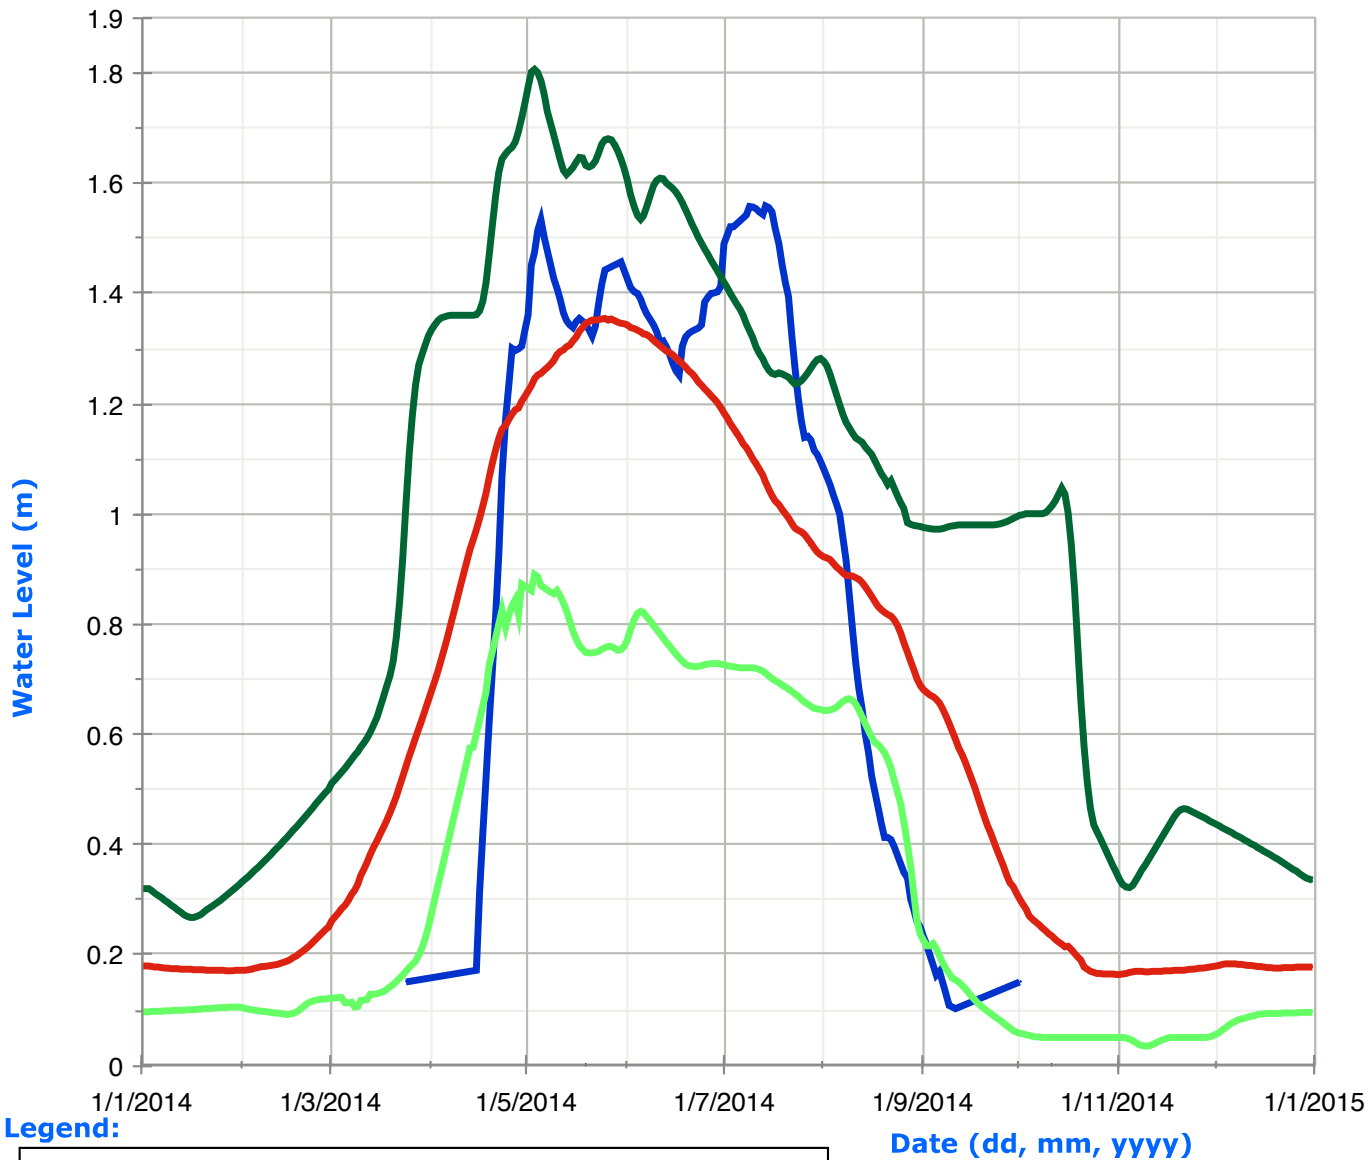

# Sherborne Lake (Trout Lake) Water Levels

Legend:

# Moore Lake Water Levels

Legend:

Date (dd, mm, yyyy)