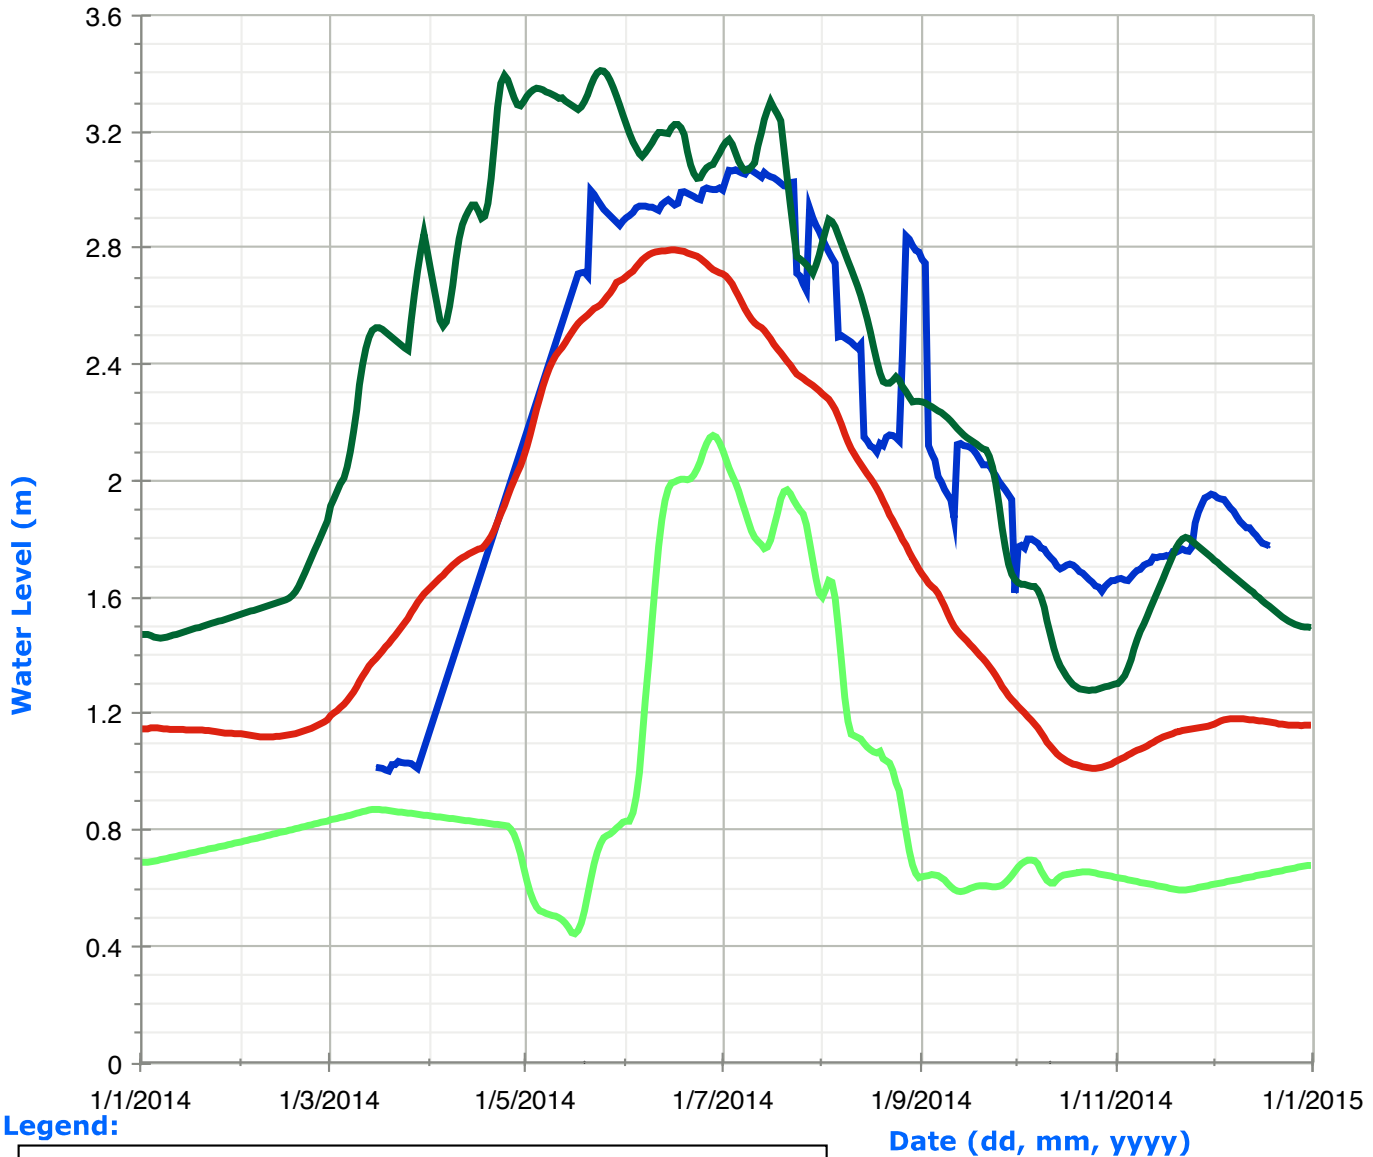

# Big Hawk Lake (Little Hawk Lake) Water Levels

## Legend:

**Historic High  
Water Levels**

**Daily Water  
Levels**

**Historic Low  
Water Levels**

**Average  
Water Levels**

**Date (dd, mm, yyyy)**

# Nunikani Lake (Crab Lake) Water Levels