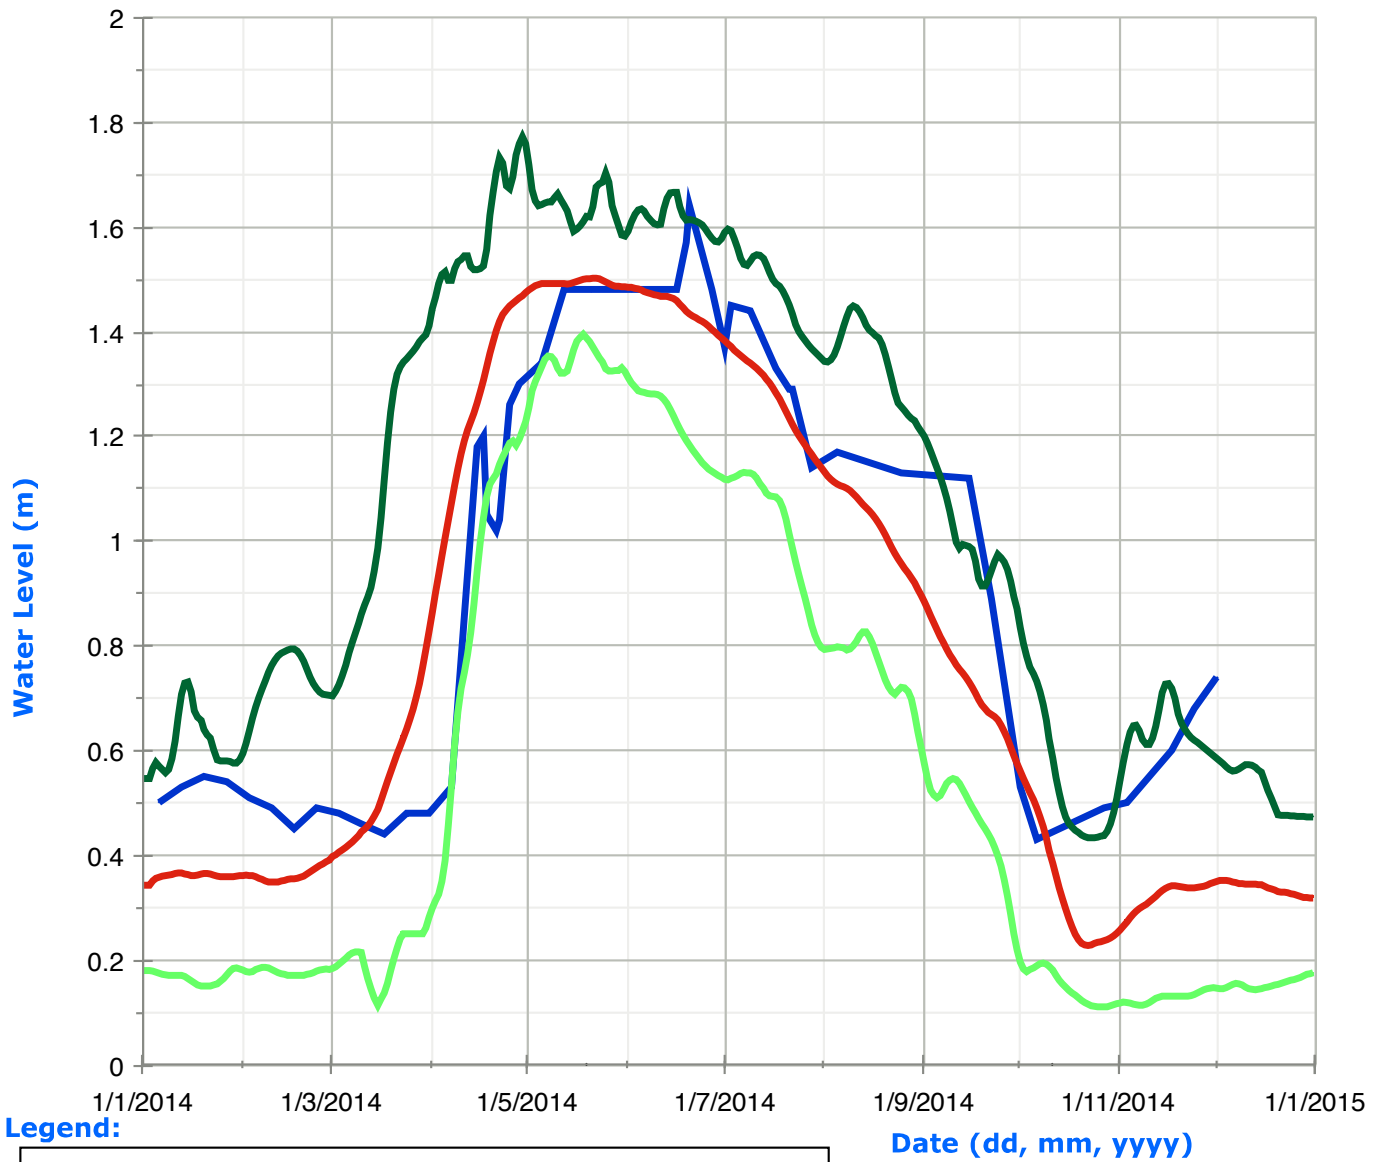

# Moore Lake Water Levels

Legend:

Date (dd, mm, yyyy)

# Bob Lake Water Levels

Legend:

**Historic High Water Levels**

**Historic Low Water Levels**

**Average Water Levels**

**Daily Water Levels**

Date (dd, mm, yyyy)

# Little Bob Lake Water Levels