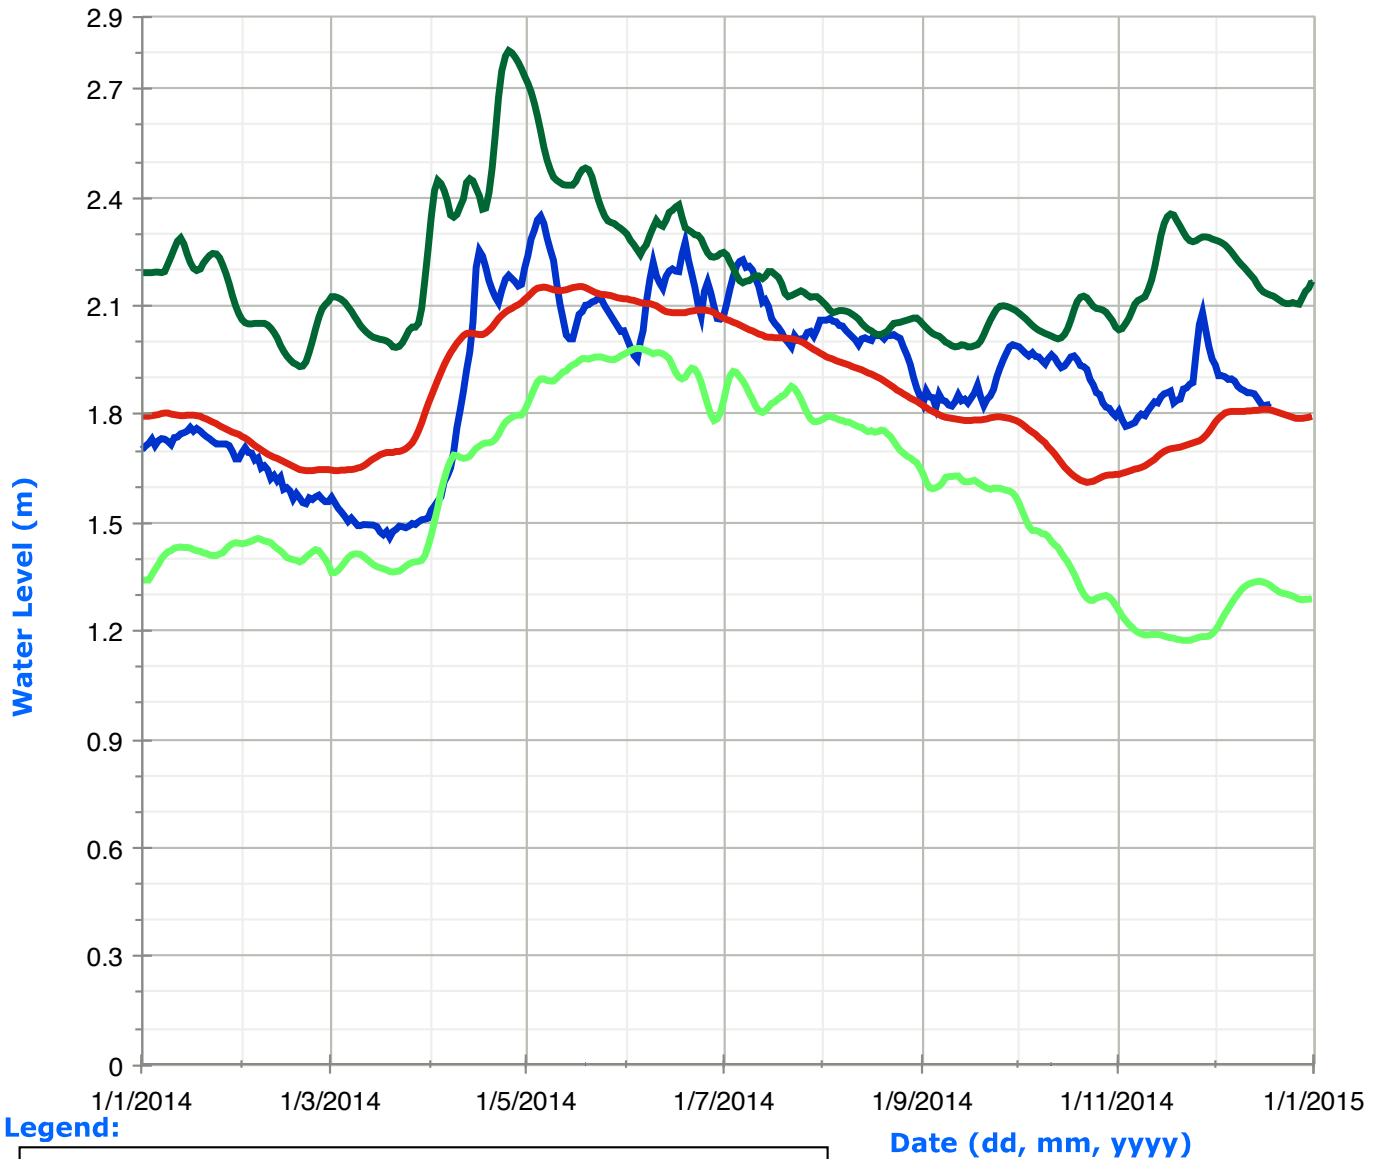

# Sherborne Lake (Trout Lake) Water Levels

Legend:

# Moore Lake Water Levels

Legend:

Date (dd, mm, yyyy)

# Gull Lake Water Levels

# Bob Lake Water Levels

Legend:

**Historic High Water Levels**

**Historic Low Water Levels**

**Average Water Levels**

**Daily Water Levels**

Date (dd, mm, yyyy)