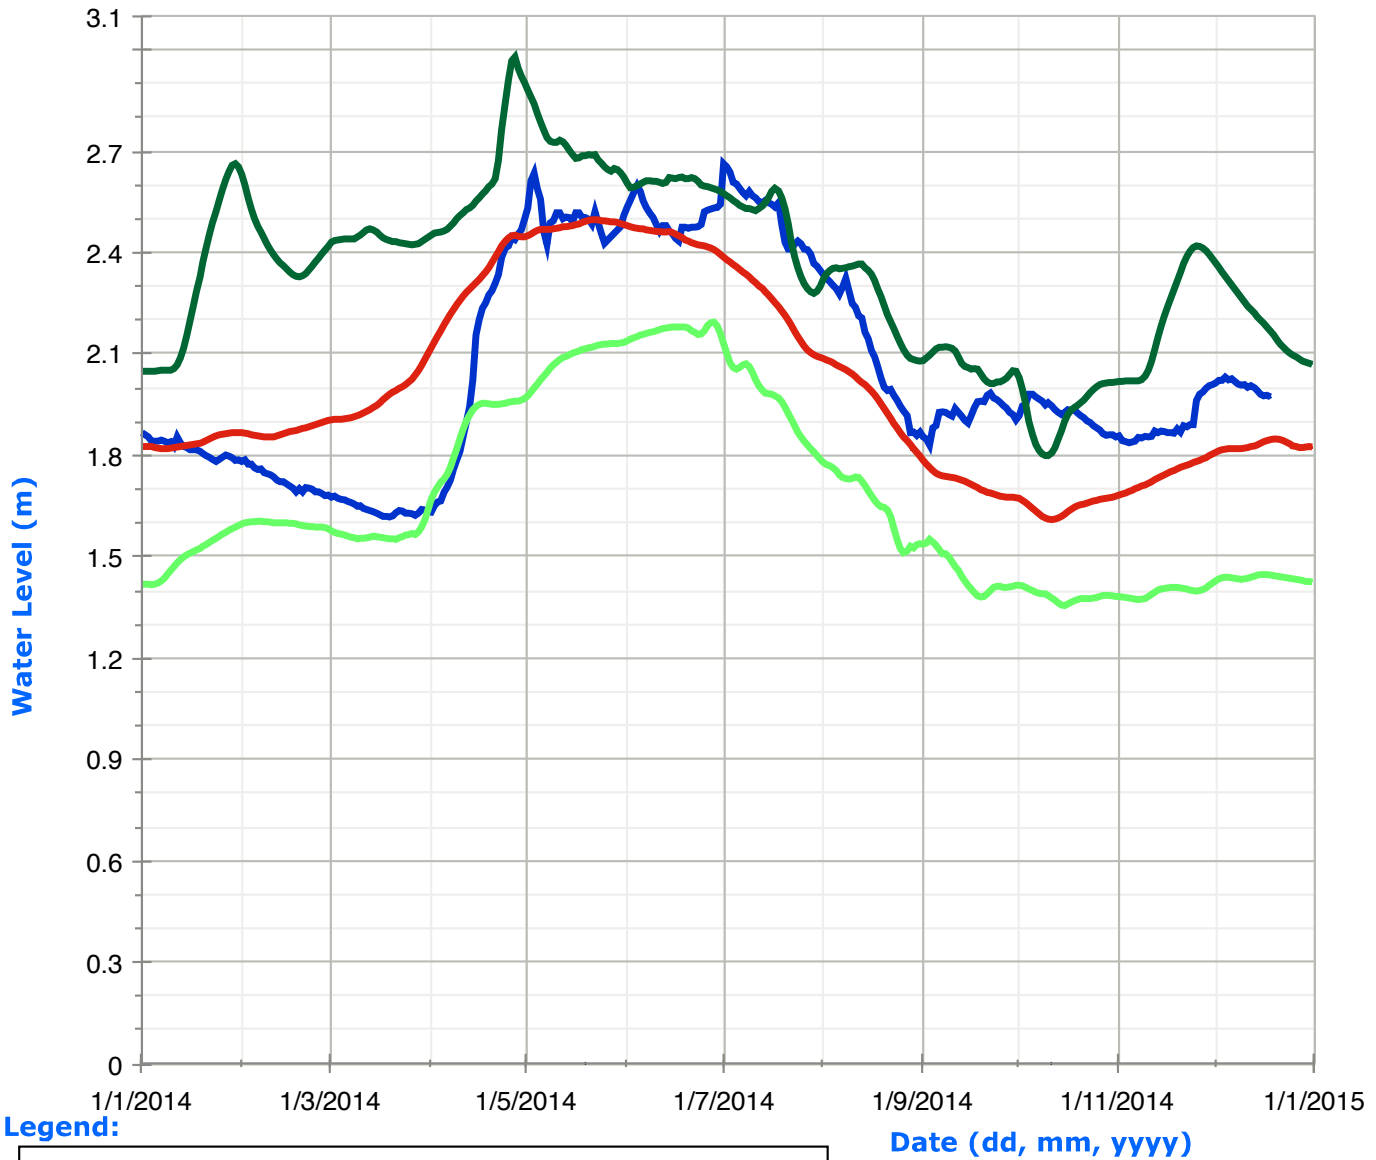

Halls Lake Water Levels