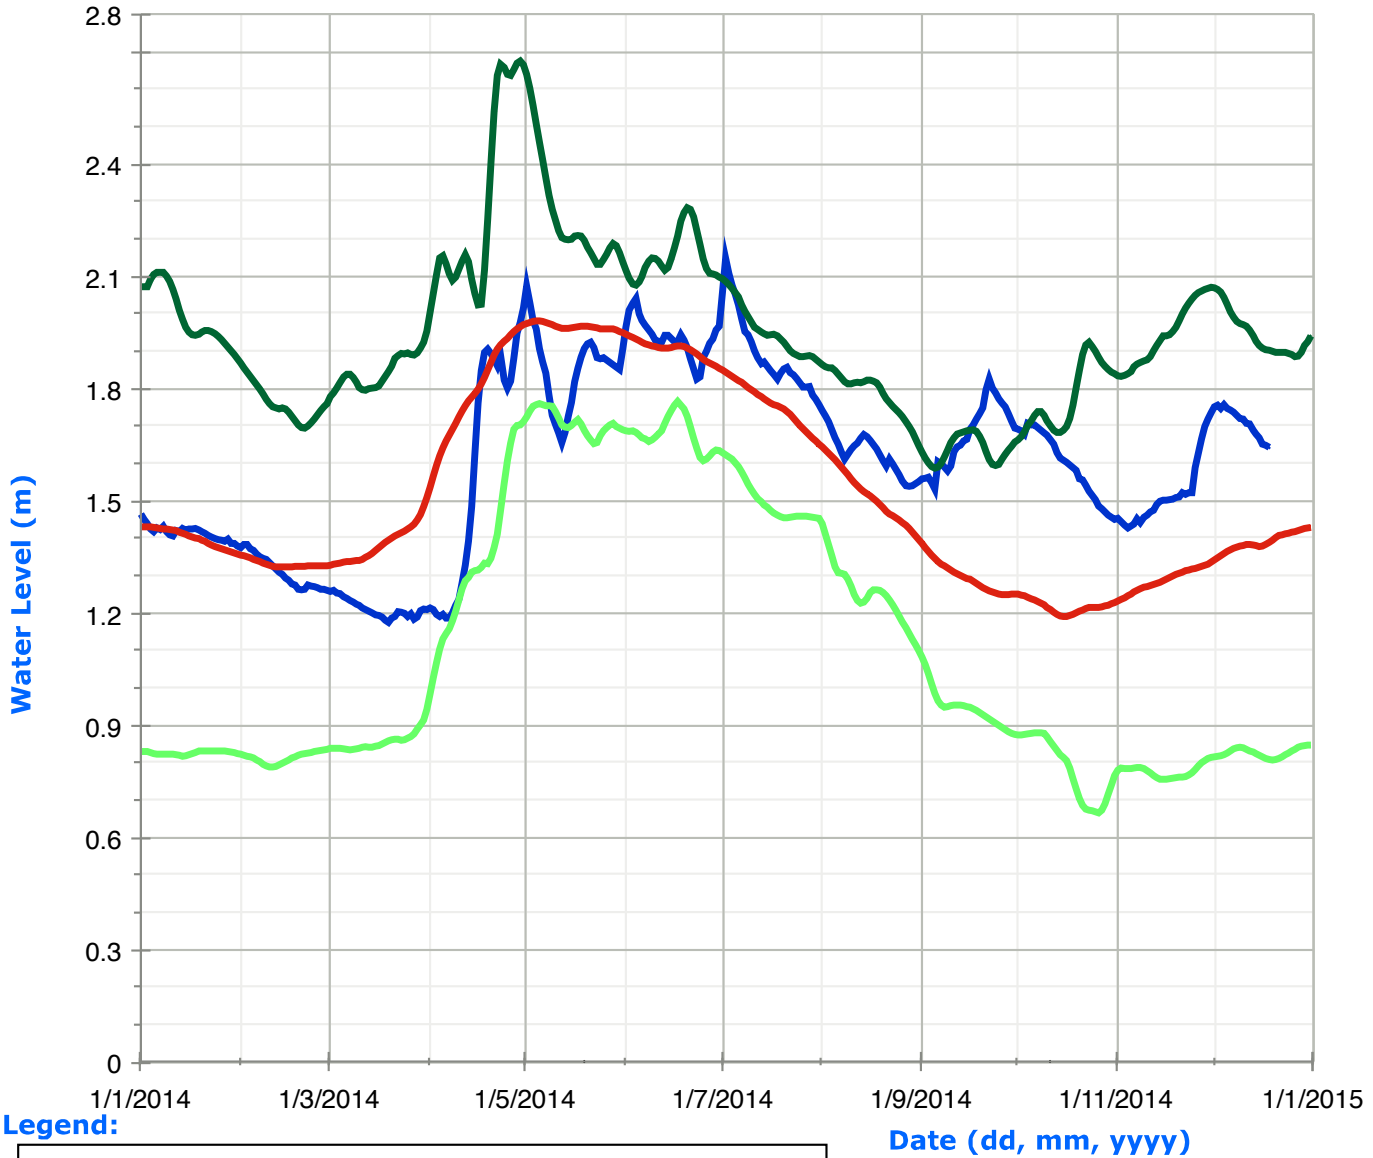

Twelve Mile Lake (Boshkung Lake) Water Levels