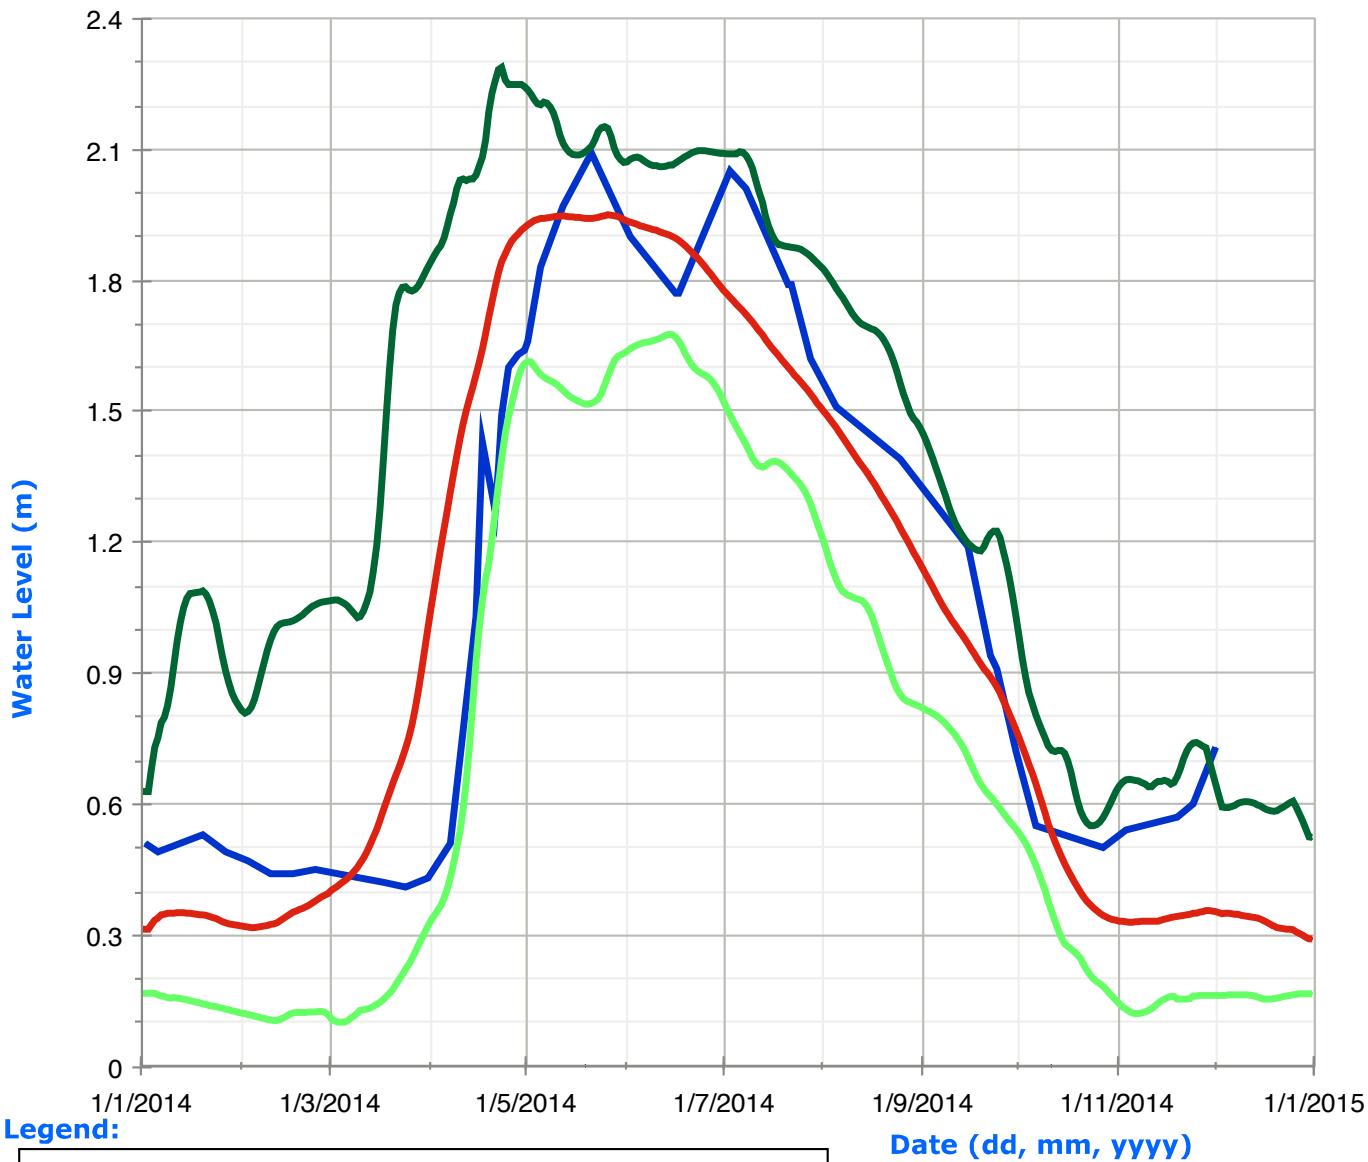

Percy Lake Water Levels