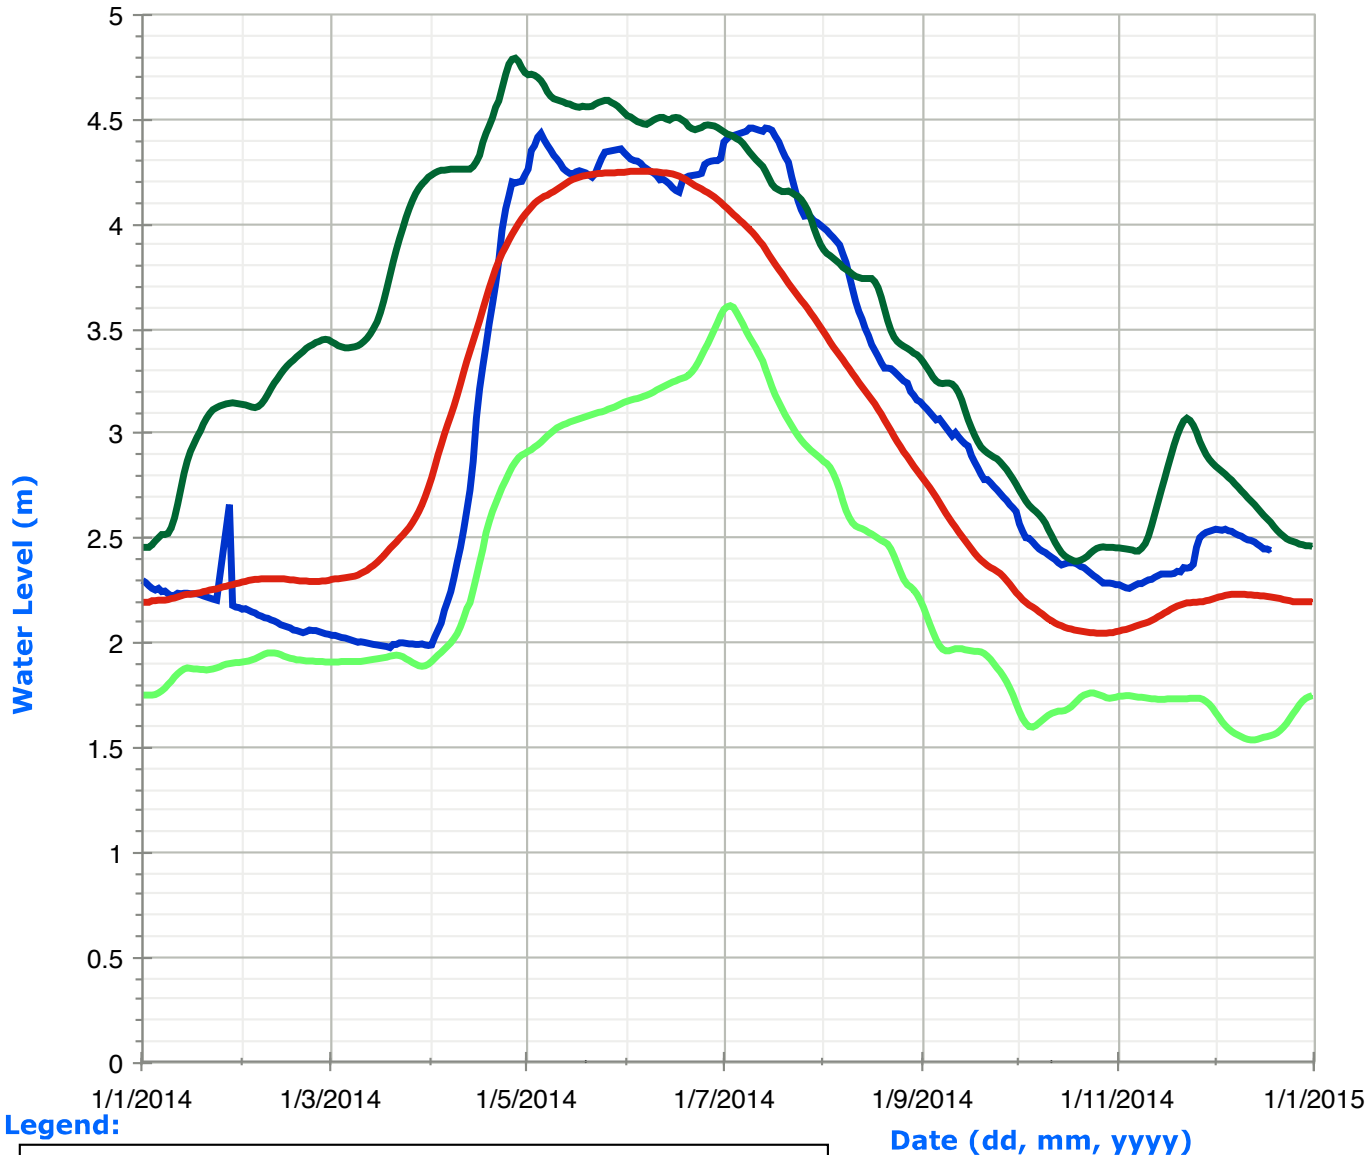

# Moore Lake Water Levels

Legend:

Date (dd, mm, yyyy)

# Kushog Lake (Lake St. Nora) Water Levels

## Legend:

# Big Hawk Lake (Little Hawk Lake) Water Levels