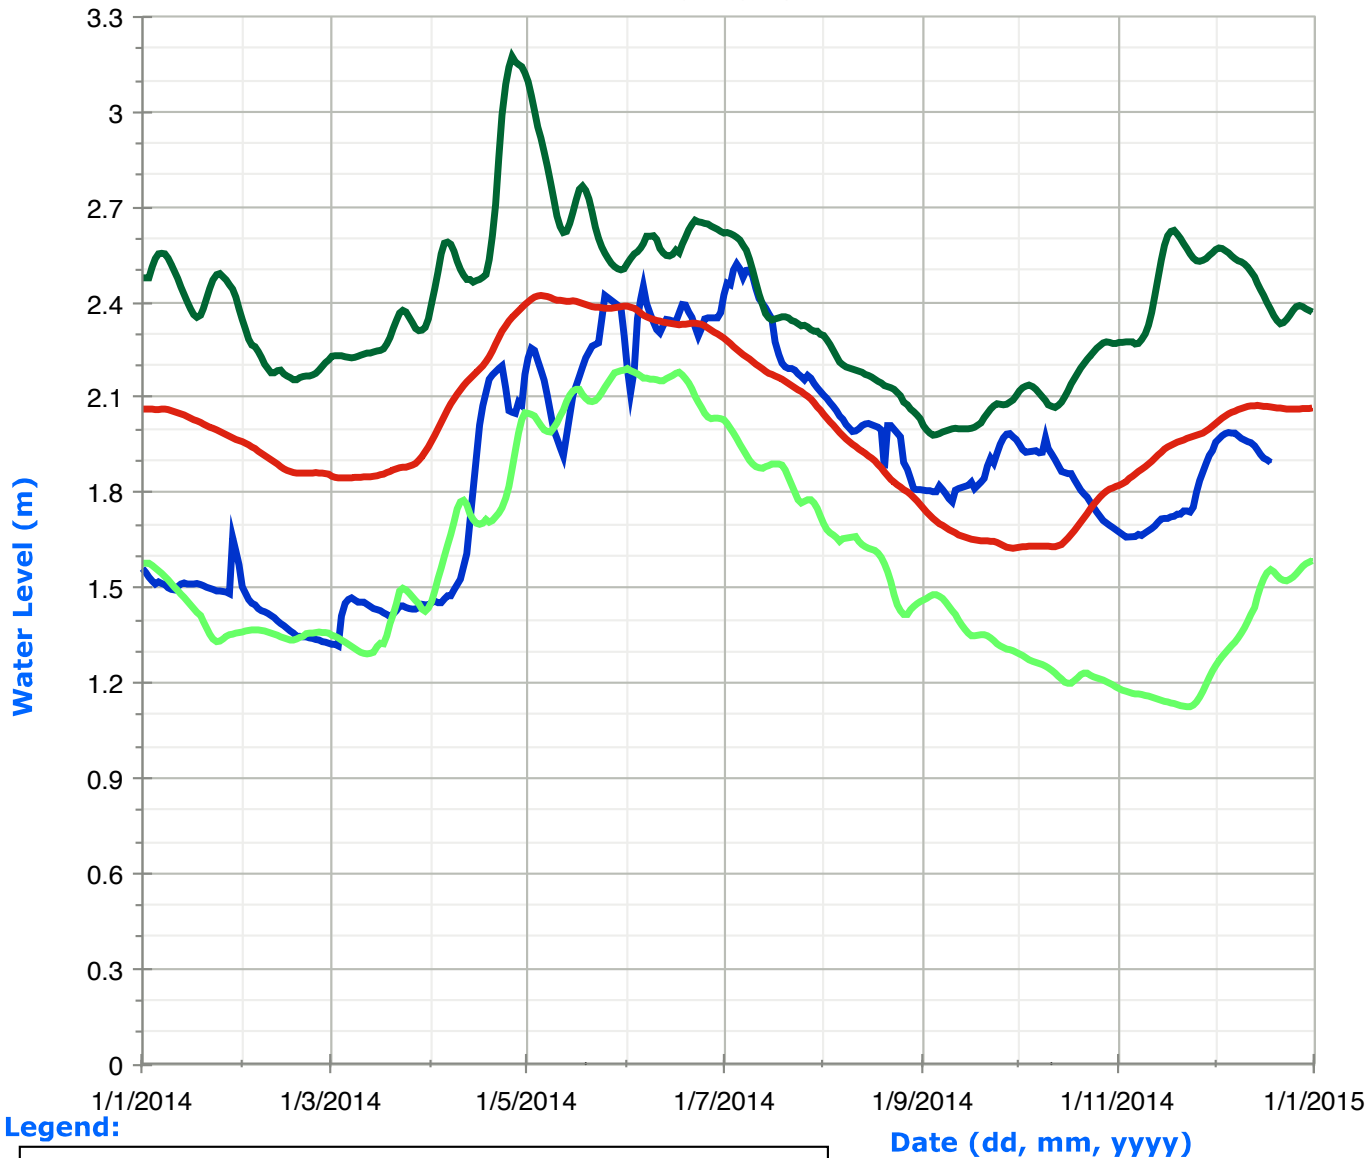

Horseshoe Lake (Mountain Lake) Water Levels