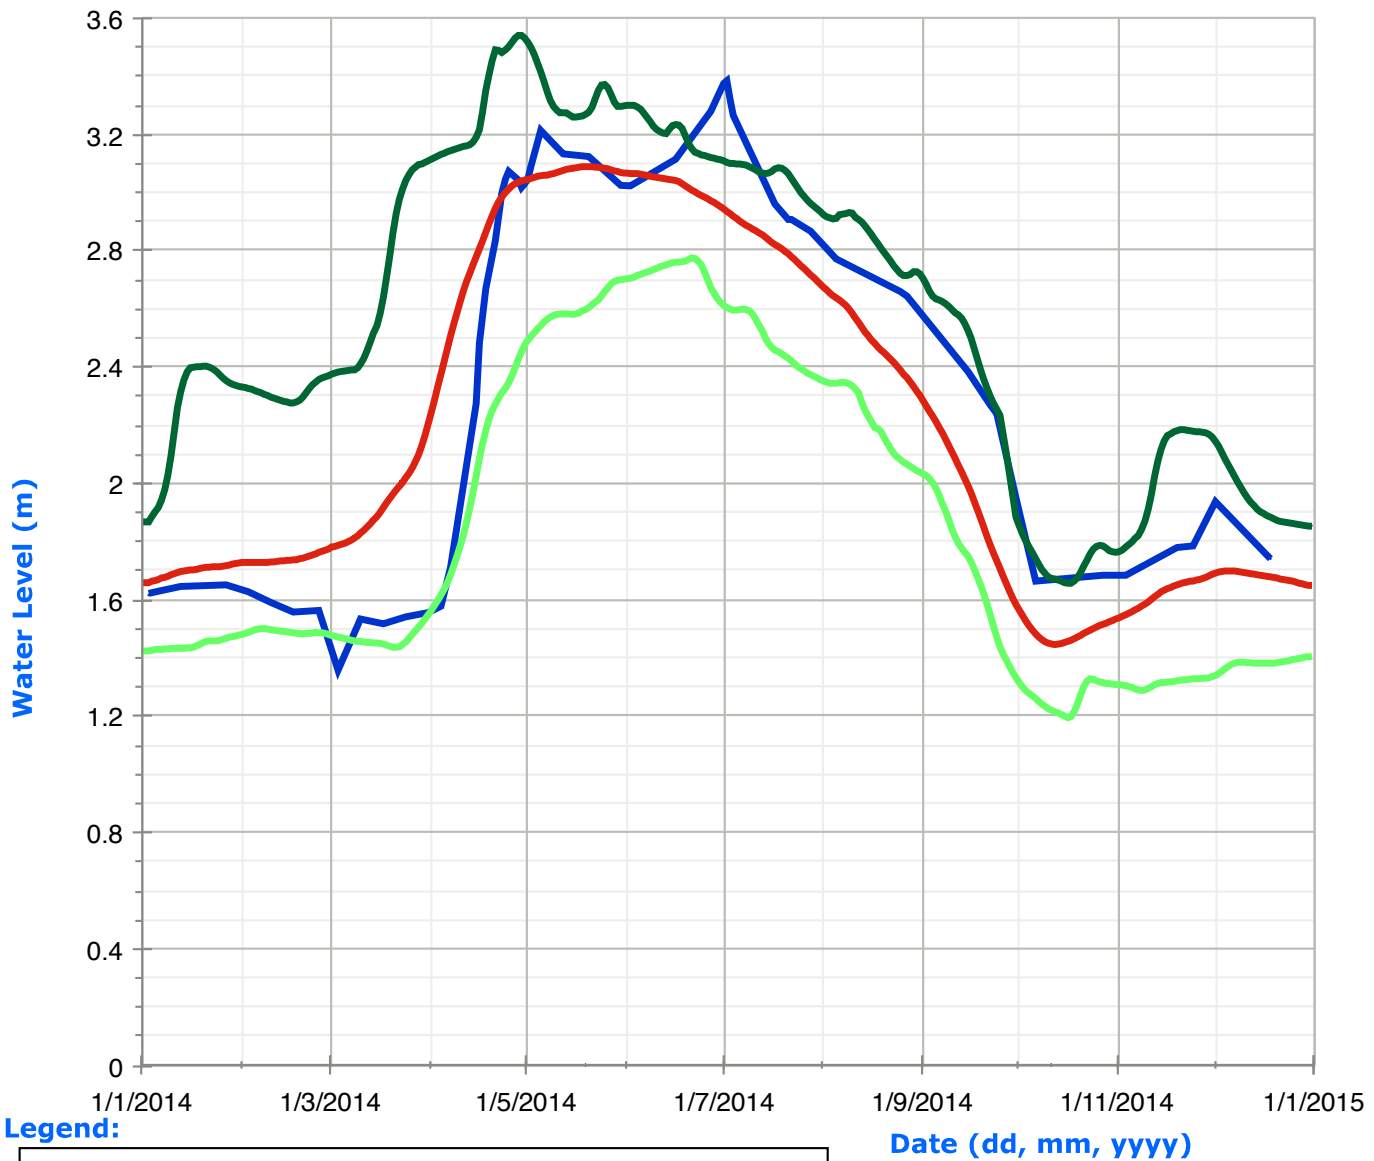

Kushog Lake (Lake St. Nora) Water Levels