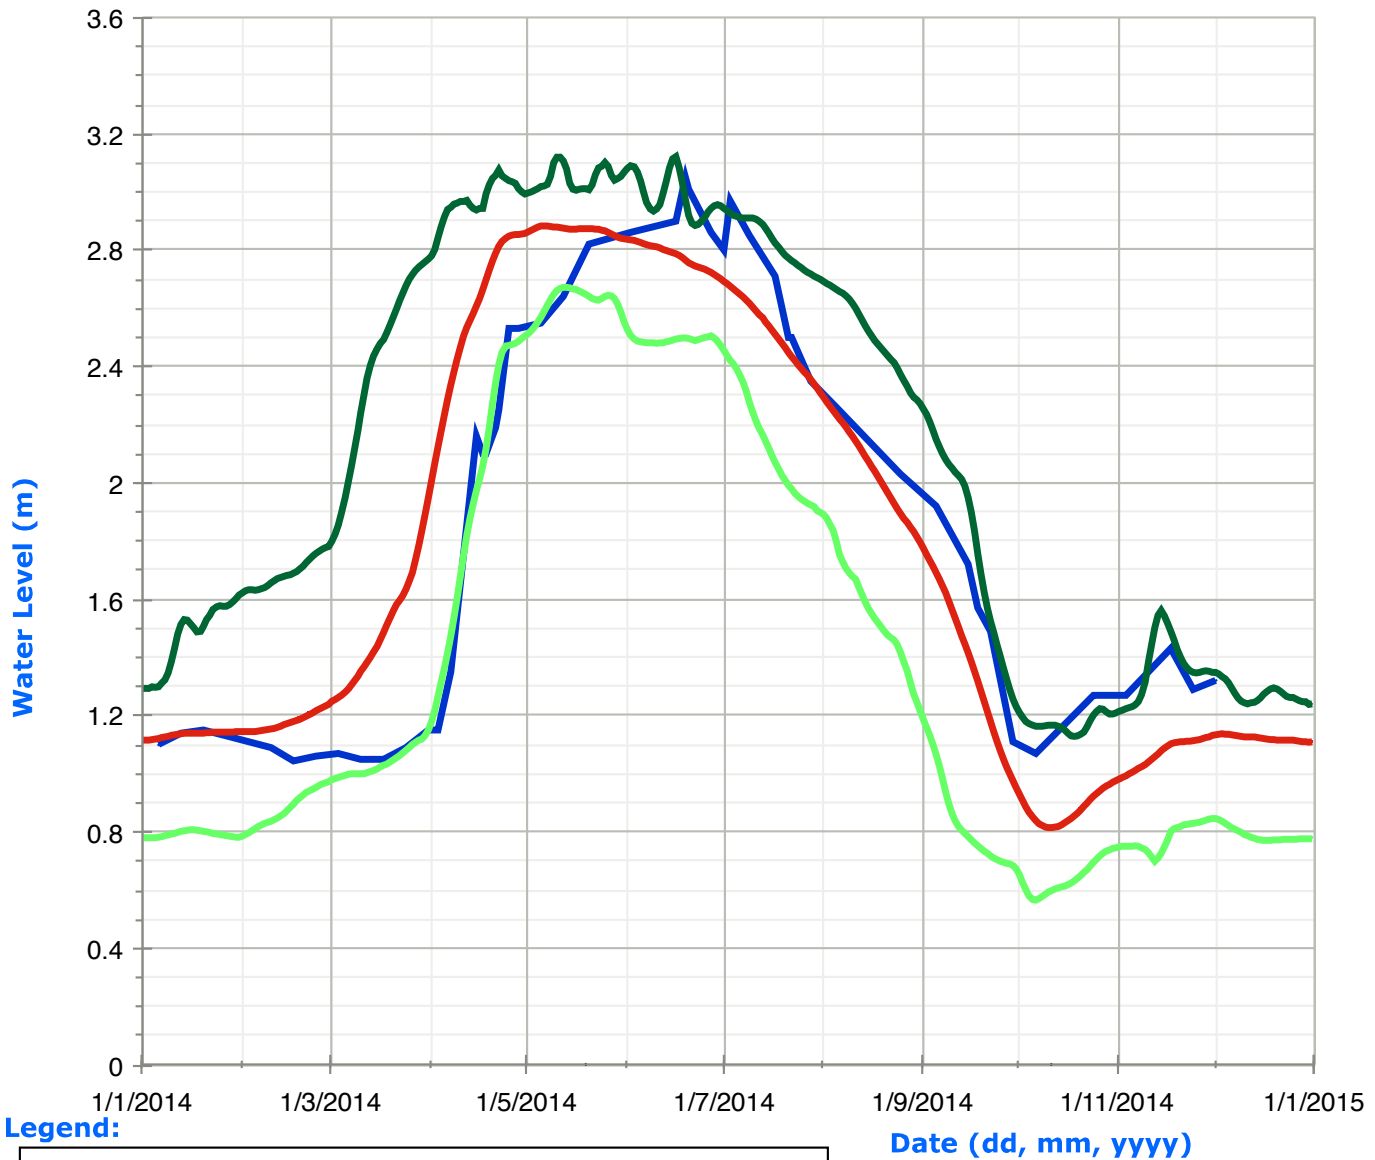

# Sherborne Lake (Trout Lake) Water Levels

Legend:

# Moore Lake Water Levels

Legend:

Date (dd, mm, yyyy)

# Gull Lake Water Levels

# Bob Lake Water Levels

Legend:

**Historic High Water Levels**

**Historic Low Water Levels**

**Average Water Levels**

**Daily Water Levels**

Date (dd, mm, yyyy)