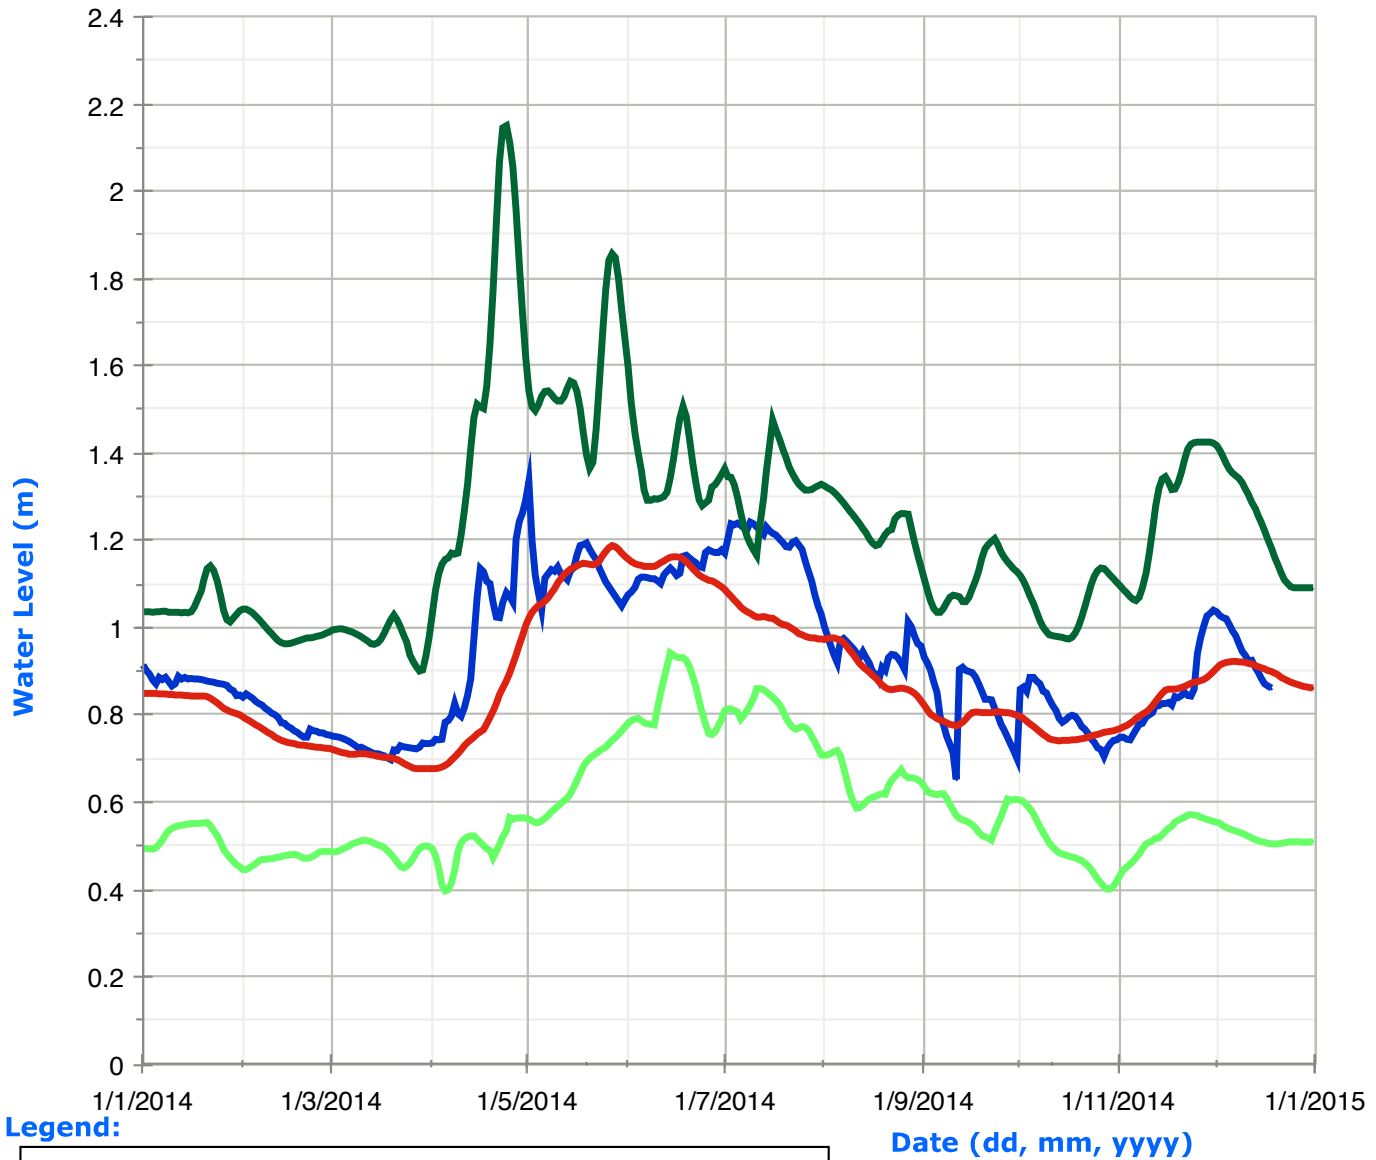

Red Pine Lake (Paint Lake) Water Levels