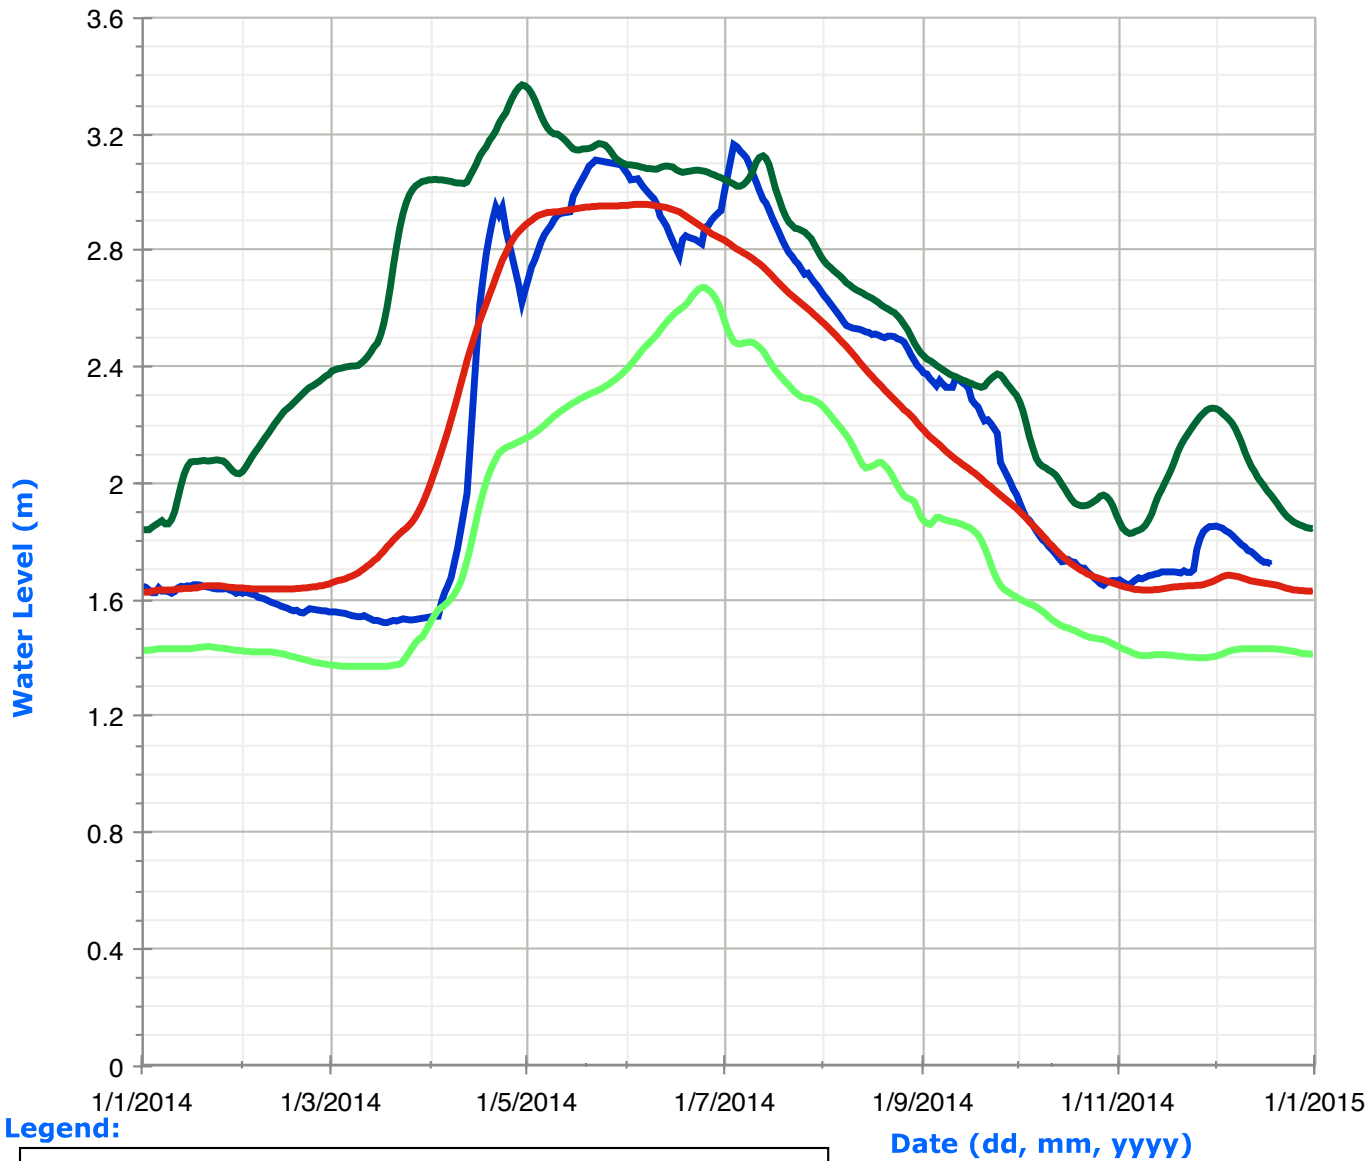

Oblong Lake (Haliburton Lake) Water Levels