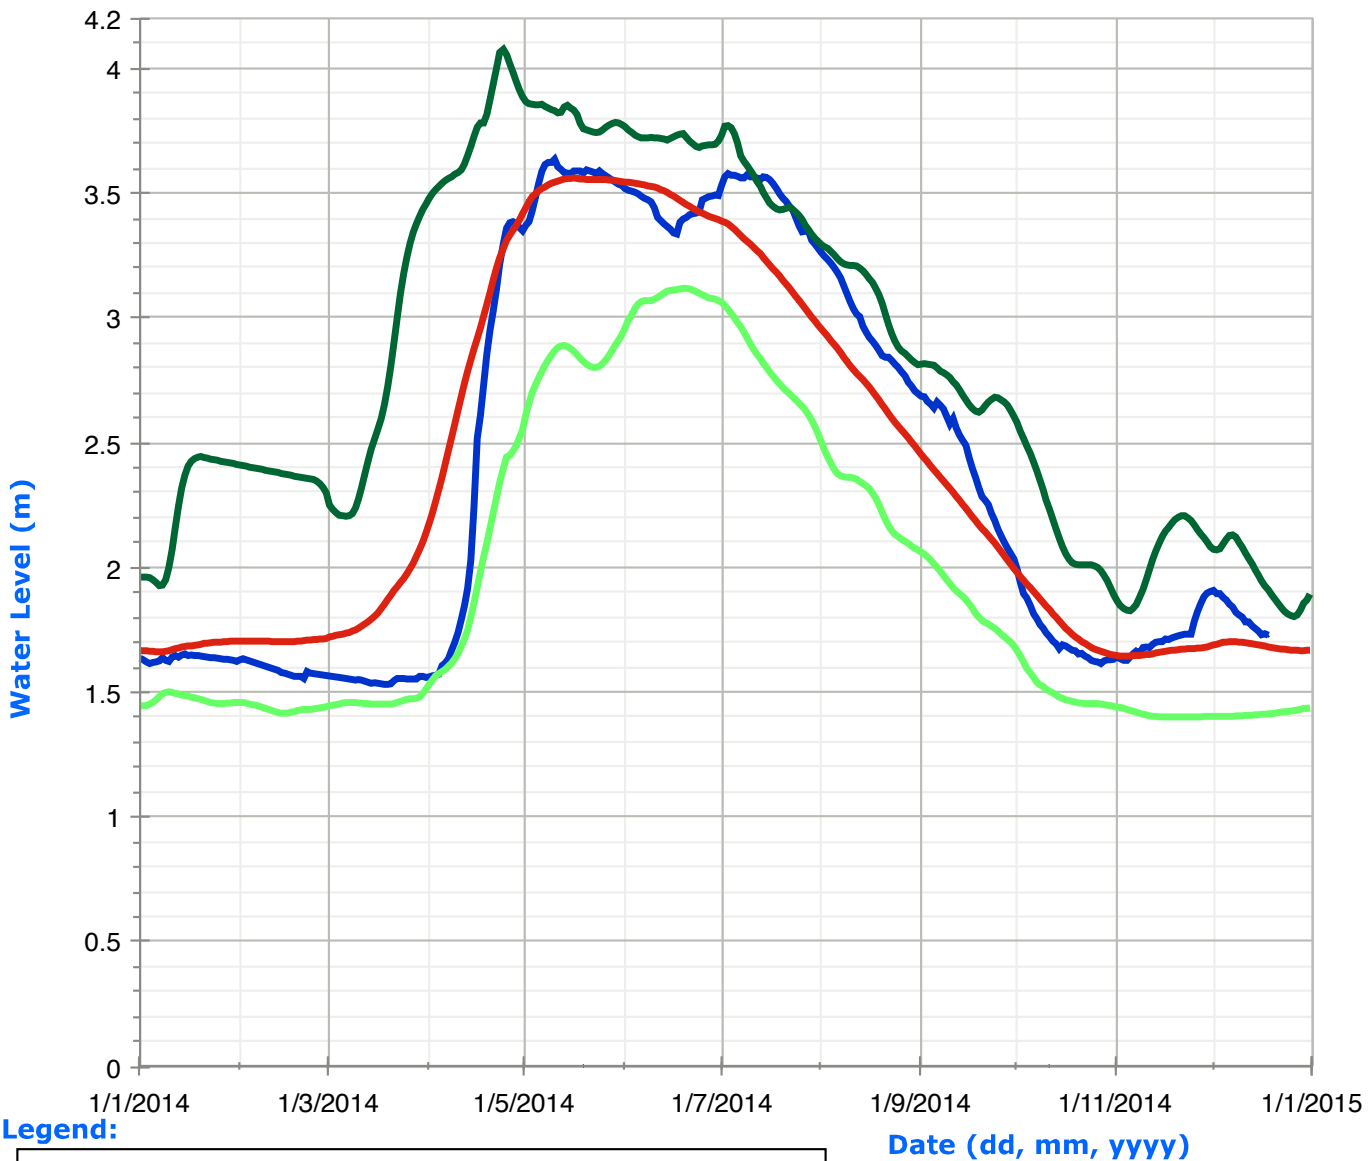

Redstone Lake Water Levels