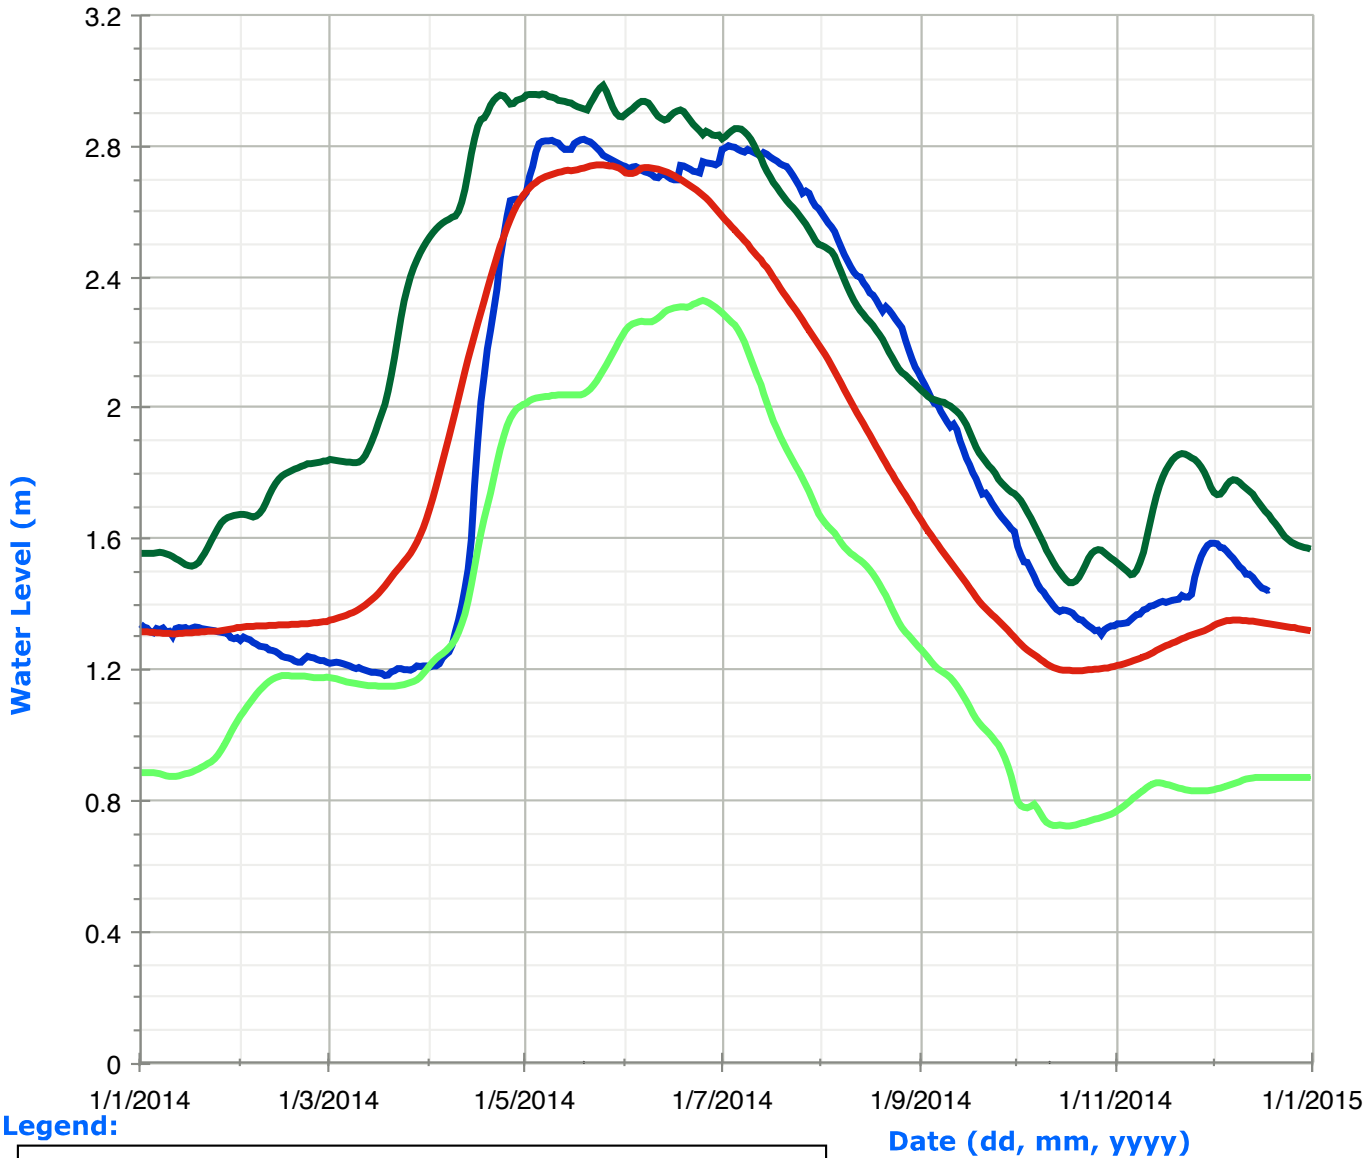

Kennisis Lake (Little Kennisis Lake) Water Levels