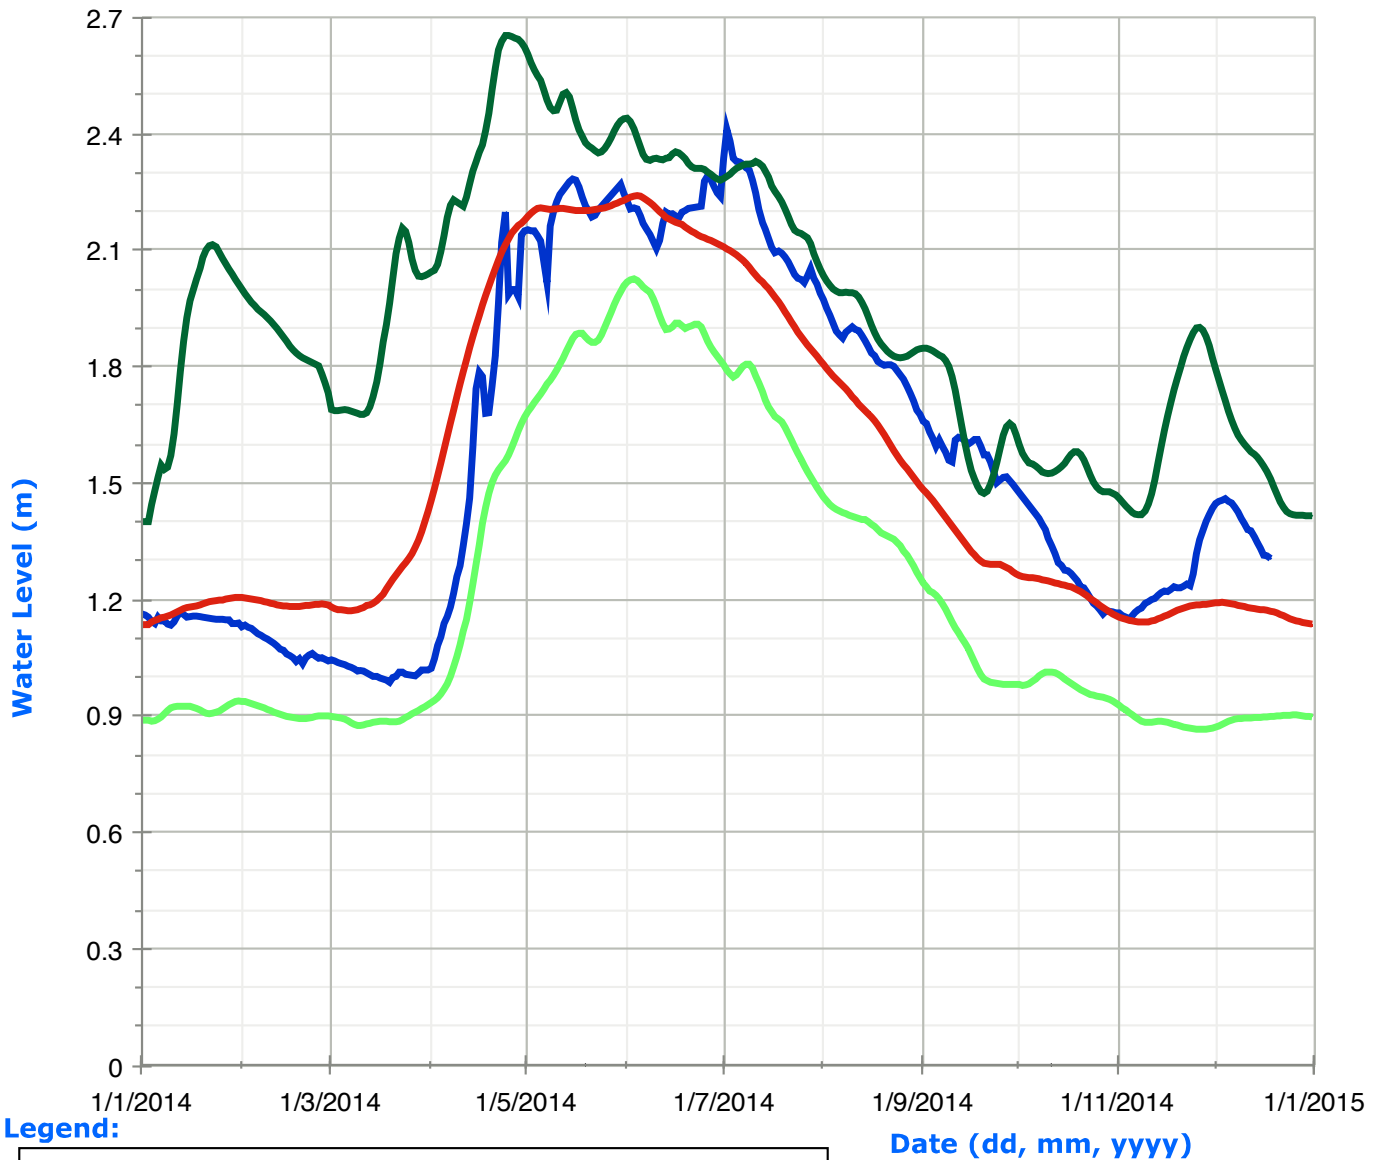

Eagle Lake (Moose Lake) Water Levels