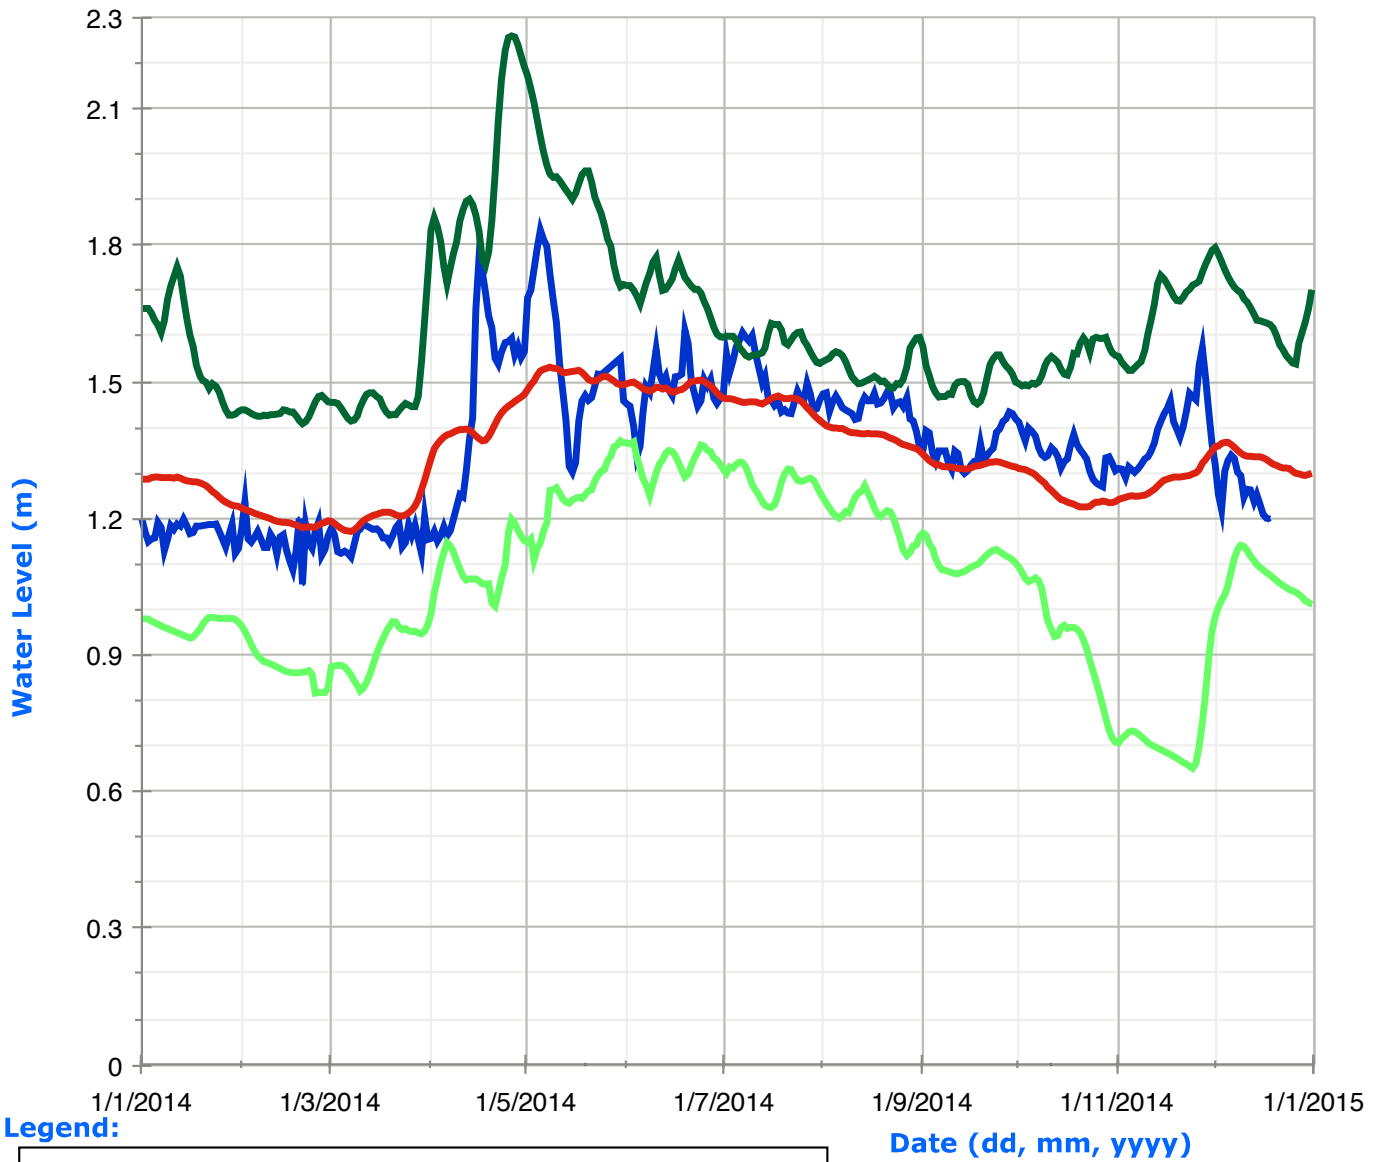

# Sherborne Lake (Trout Lake) Water Levels

Legend:

# Moore Lake Water Levels

Legend:

Date (dd, mm, yyyy)