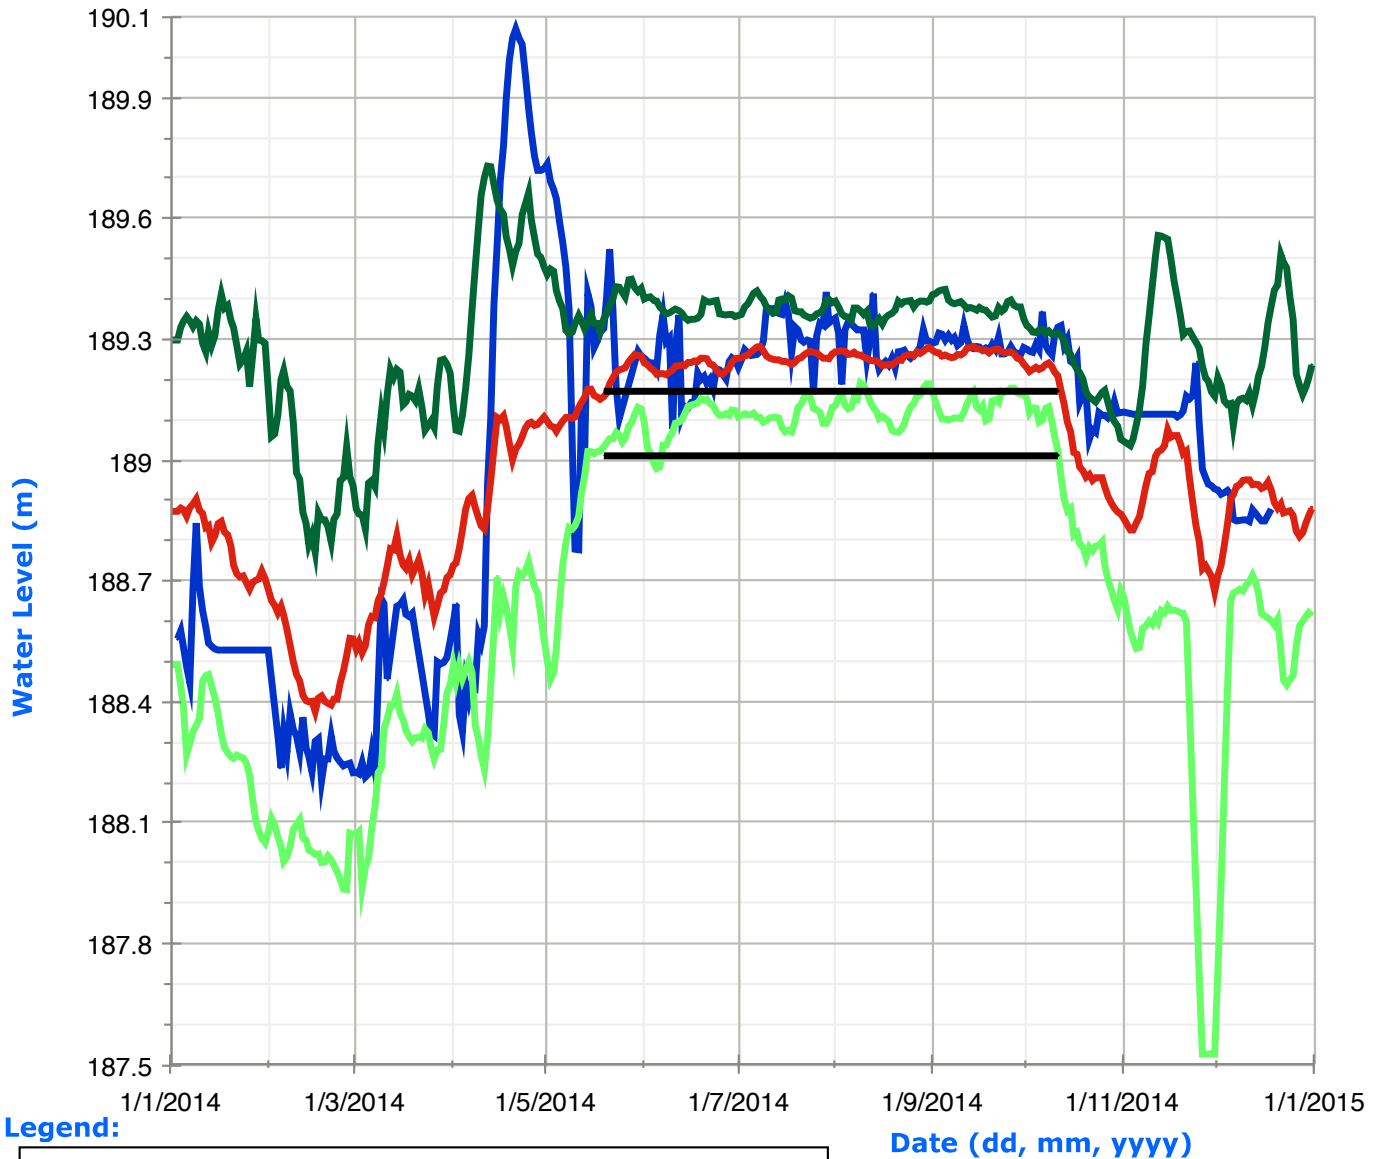

Balsam Lake Water Levels

Legend:

Cameron Lake Water Levels

Legend:

Lake Scugog Water Levels

Legend:

Sturgeon Lake Water Levels

Legend:

Date (dd, mm, yyyy)

Buckhorn Lake Water Levels

Legend:

Date (dd, mm, yyyy)

Lower Buckhorn Lake Water Levels

Legend:

Date (dd, mm, yyyy)

Lovesick Lake Water Levels

Legend:

Date (dd, mm, yyyy)

Stony Lake Water Levels

Legend:

Date (dd, mm, yyyy)

Lake Katchewanooka Water Levels

Legend:

Date (dd, mm, yyyy)

Little Lake Water Levels

Legend:

Lock 19 Lower Water Levels

Legend:

Date (dd, mm, yyyy)