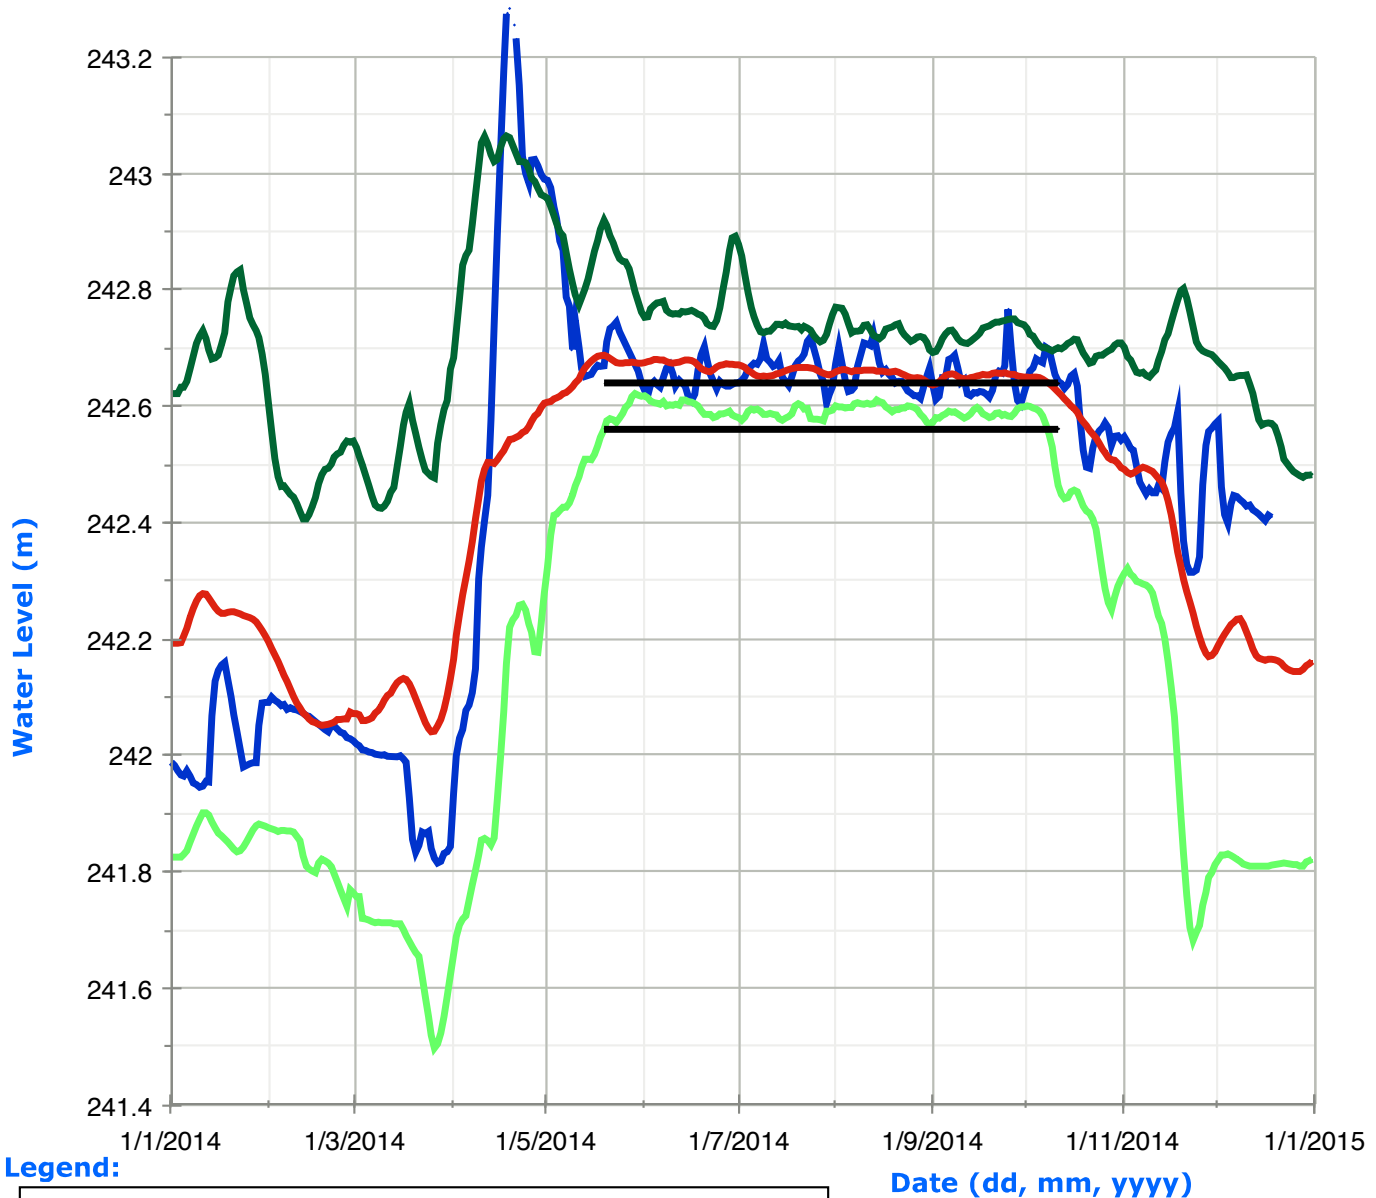

Balsam Lake Water Levels

Legend:

Cameron Lake Water Levels

Legend:

Lake Scugog Water Levels

Legend:

Sturgeon Lake Water Levels

Legend:

Date (dd, mm, yyyy)

Buckhorn Lake Water Levels

Legend:

Date (dd, mm, yyyy)

Lower Buckhorn Lake Water Levels

Legend:

Date (dd, mm, yyyy)

Lovesick Lake Water Levels

Legend:

Date (dd, mm, yyyy)

Stony Lake Water Levels

Legend:

Date (dd, mm, yyyy)

Lake Katchewanooka Water Levels

Legend:

Date (dd, mm, yyyy)

Little Lake Water Levels

Legend:

Lock 19 Lower Water Levels

Legend:

Date (dd, mm, yyyy)