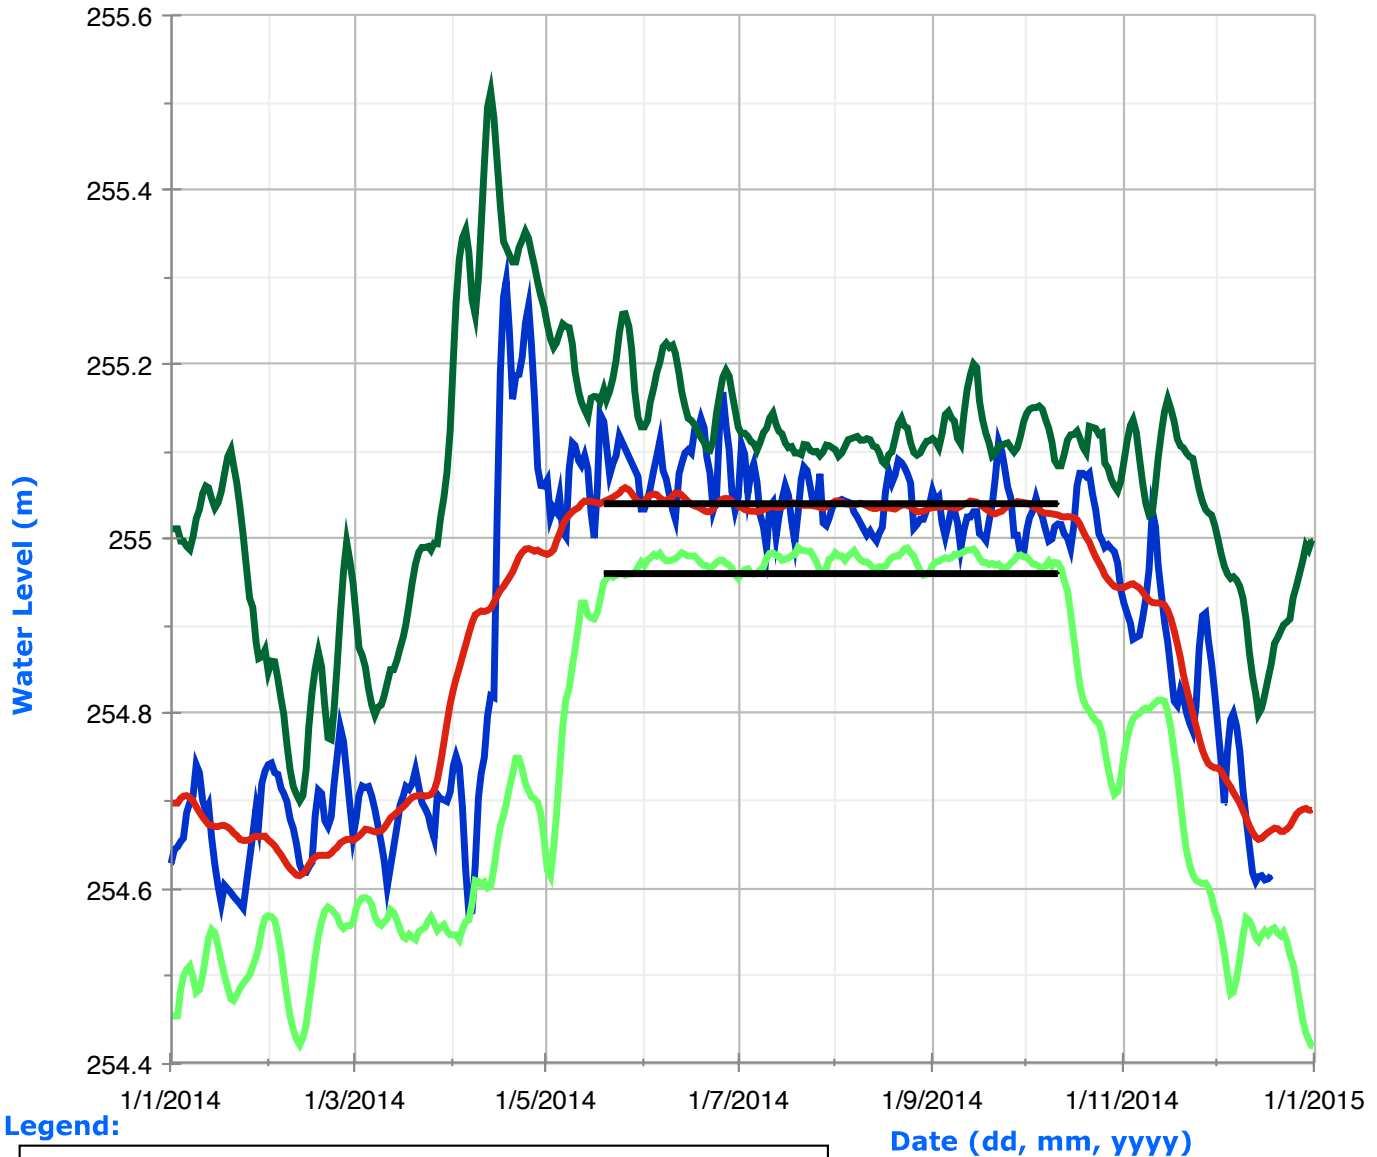

Balsam Lake Water Levels

Legend:

Cameron Lake Water Levels

Legend:

Lake Scugog Water Levels

Legend:

Sturgeon Lake Water Levels

Legend:

Date (dd, mm, yyyy)

Buckhorn Lake Water Levels

Legend:

Date (dd, mm, yyyy)

Lower Buckhorn Lake Water Levels

Legend:

Date (dd, mm, yyyy)

Lovesick Lake Water Levels

Legend:

Date (dd, mm, yyyy)

Stony Lake Water Levels

Legend:

Date (dd, mm, yyyy)

Lake Katchewanooka Water Levels

Legend:

Date (dd, mm, yyyy)

Little Lake Water Levels

Legend:

Lock 19 Lower Water Levels

Legend:

Date (dd, mm, yyyy)