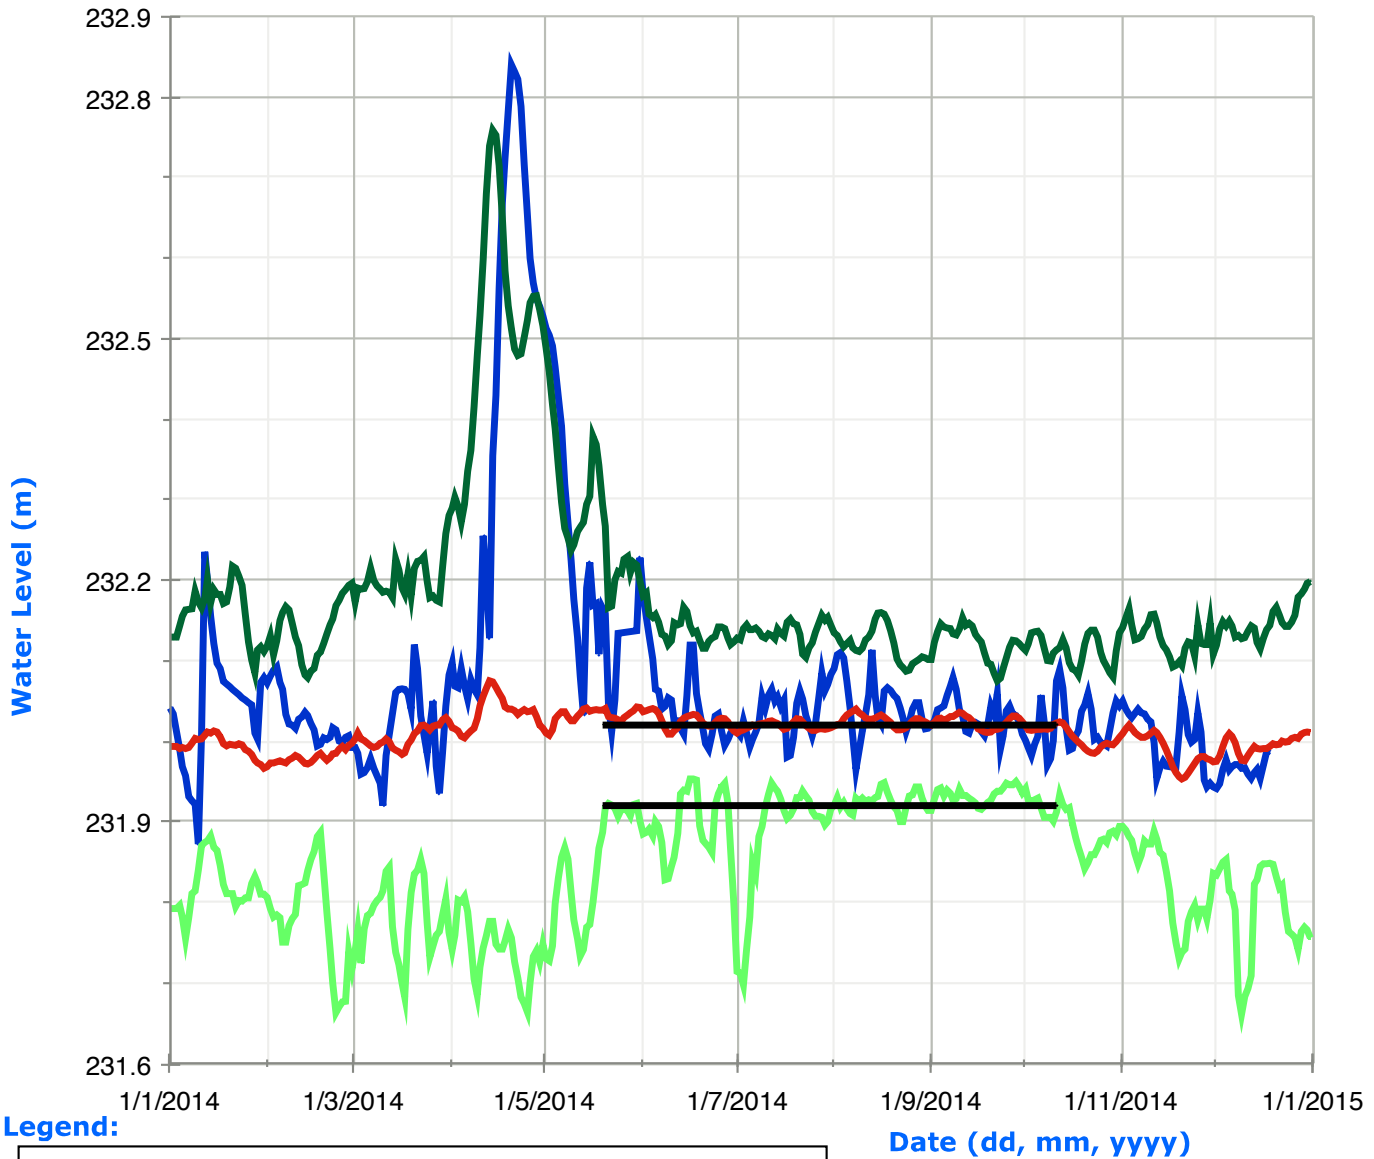

Balsam Lake Water Levels

Legend:

Cameron Lake Water Levels

Legend:

Lake Scugog Water Levels

Legend:

Sturgeon Lake Water Levels

Legend:

Date (dd, mm, yyyy)

Buckhorn Lake Water Levels

Legend:

Date (dd, mm, yyyy)

Lower Buckhorn Lake Water Levels

Legend:

Date (dd, mm, yyyy)

Lovesick Lake Water Levels

Legend:

Date (dd, mm, yyyy)

Stony Lake Water Levels

Legend:

Date (dd, mm, yyyy)

Lake Katchewanooka Water Levels

Legend:

Date (dd, mm, yyyy)

Little Lake Water Levels

Legend:

Lock 19 Lower Water Levels

Legend:

Date (dd, mm, yyyy)