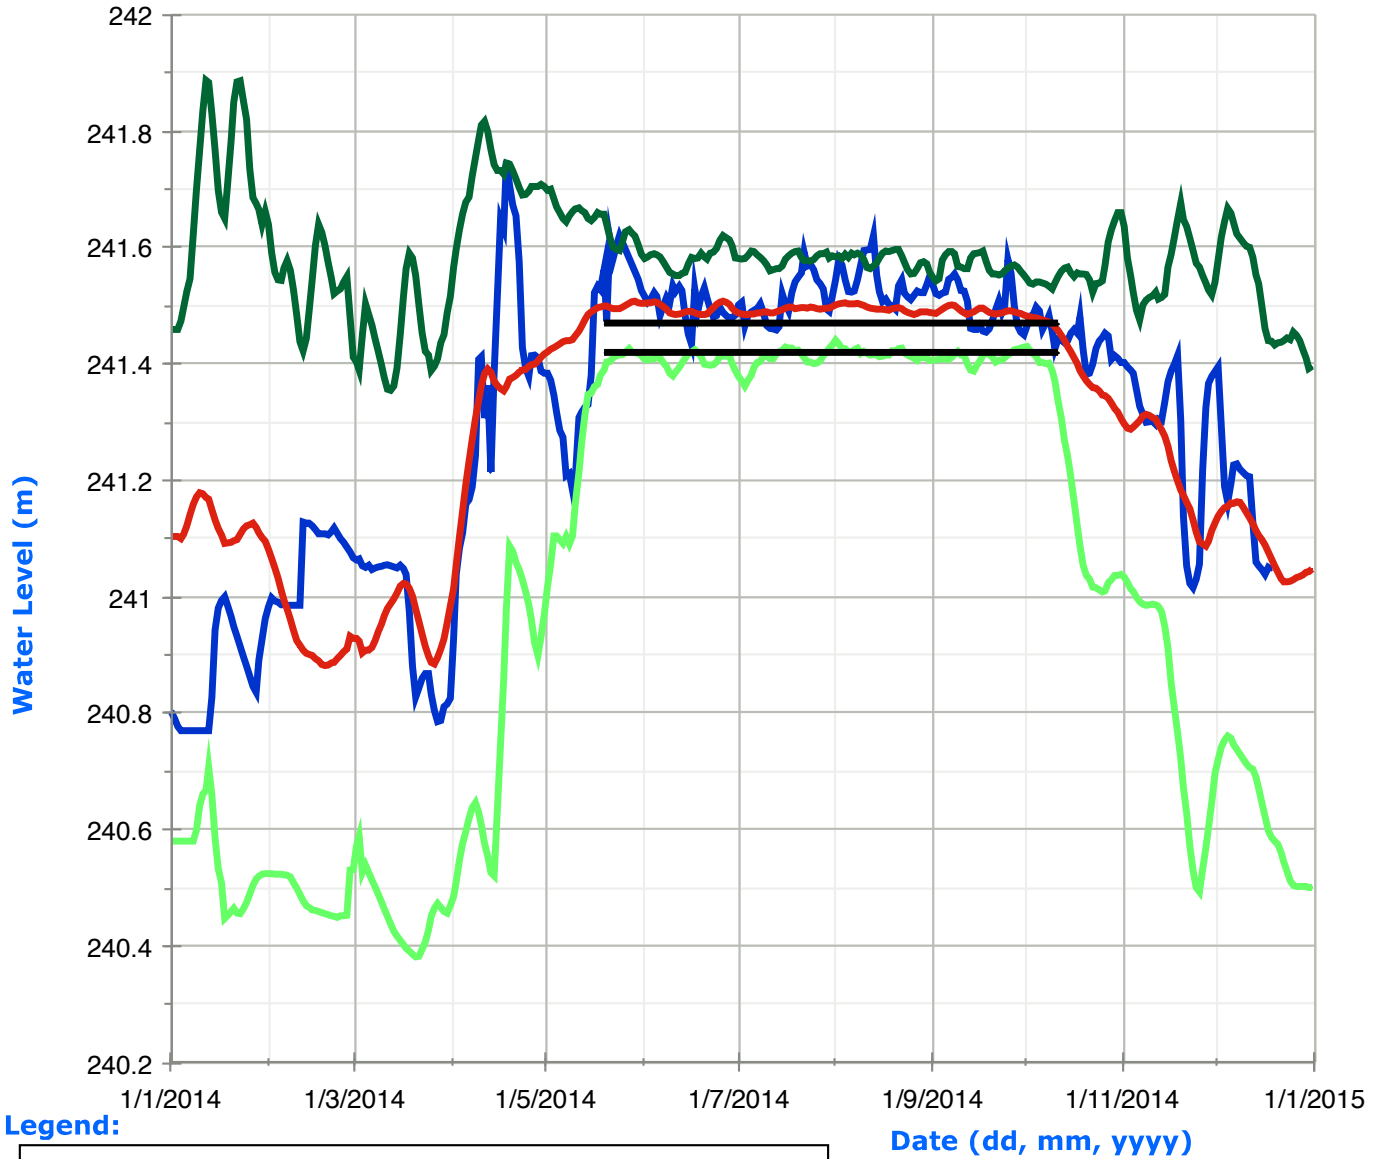

Balsam Lake Water Levels

Legend:

Cameron Lake Water Levels

Legend:

Lake Scugog Water Levels

Legend:

Sturgeon Lake Water Levels

Legend:

Date (dd, mm, yyyy)

Buckhorn Lake Water Levels

Legend:

Date (dd, mm, yyyy)

Lower Buckhorn Lake Water Levels

Legend:

Date (dd, mm, yyyy)

Lovesick Lake Water Levels

Legend:

Date (dd, mm, yyyy)

Stony Lake Water Levels

Legend:

Date (dd, mm, yyyy)

Lake Katchewanooka Water Levels

Legend:

Date (dd, mm, yyyy)

Little Lake Water Levels

Legend:

Lock 19 Lower Water Levels

Legend:

Date (dd, mm, yyyy)