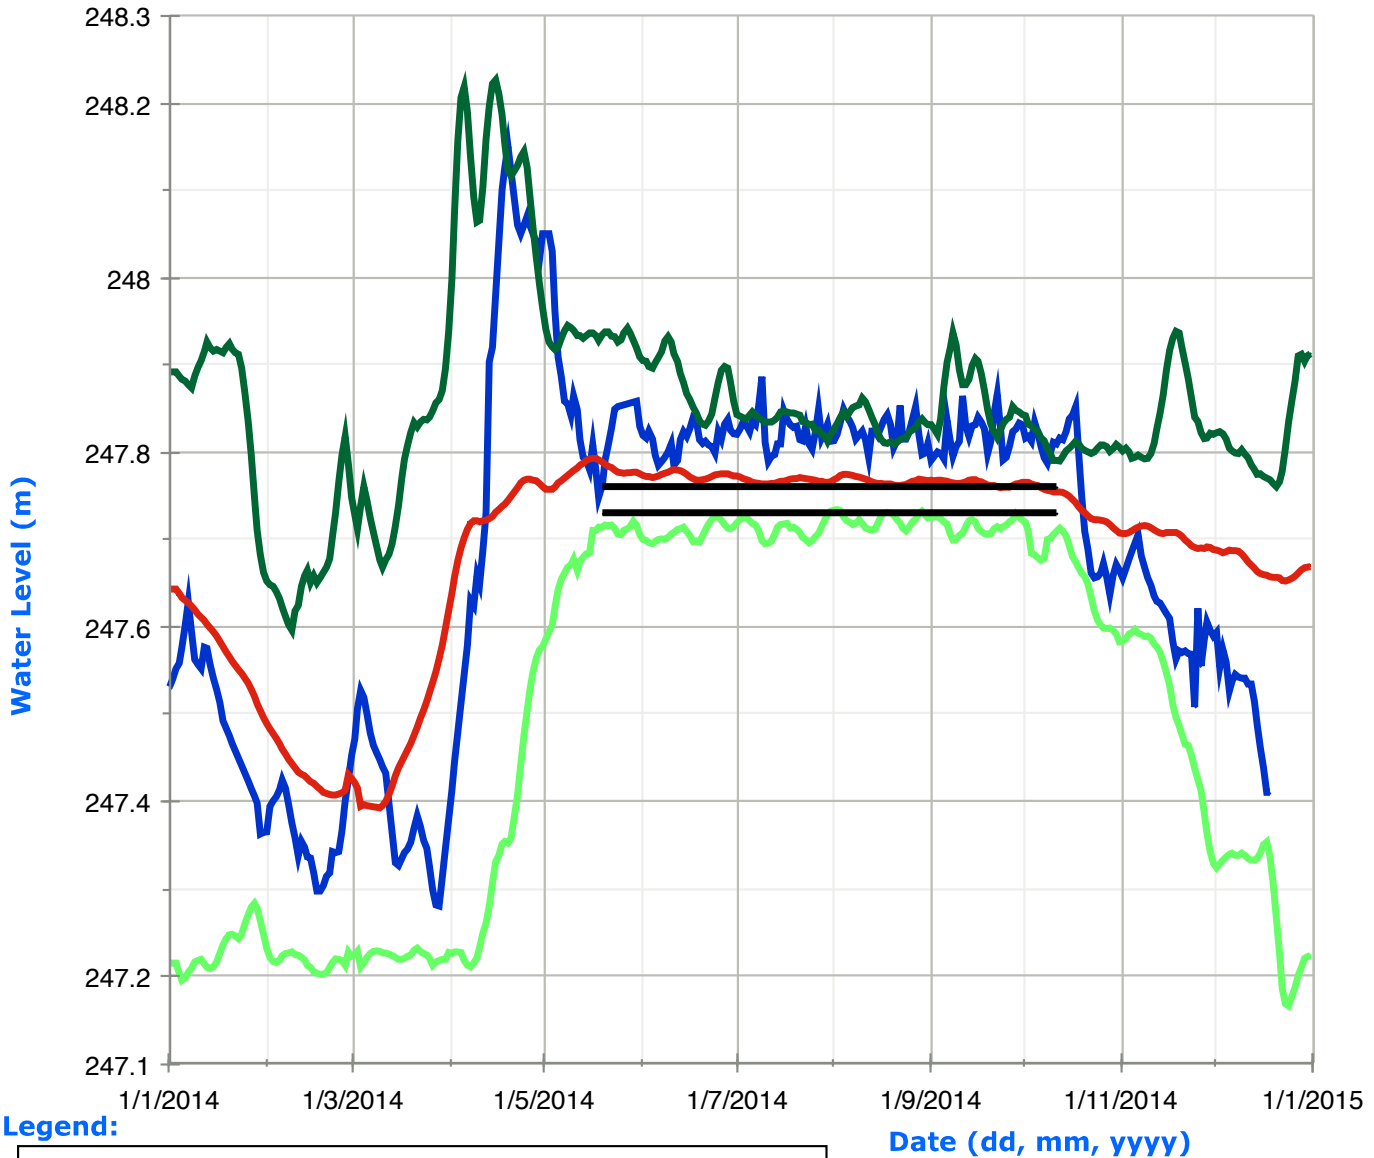

Balsam Lake Water Levels

Legend:

Cameron Lake Water Levels

Legend:

Lake Scugog Water Levels

Legend:

Sturgeon Lake Water Levels

Legend:

Date (dd, mm, yyyy)

Buckhorn Lake Water Levels

Legend:

Date (dd, mm, yyyy)

Lower Buckhorn Lake Water Levels

Legend:

Date (dd, mm, yyyy)

Lovesick Lake Water Levels

Legend:

Date (dd, mm, yyyy)

Stony Lake Water Levels

Legend:

Date (dd, mm, yyyy)

Lake Katchewanooka Water Levels

Legend:

Date (dd, mm, yyyy)

Little Lake Water Levels

Legend:

Lock 19 Lower Water Levels

Legend:

Date (dd, mm, yyyy)