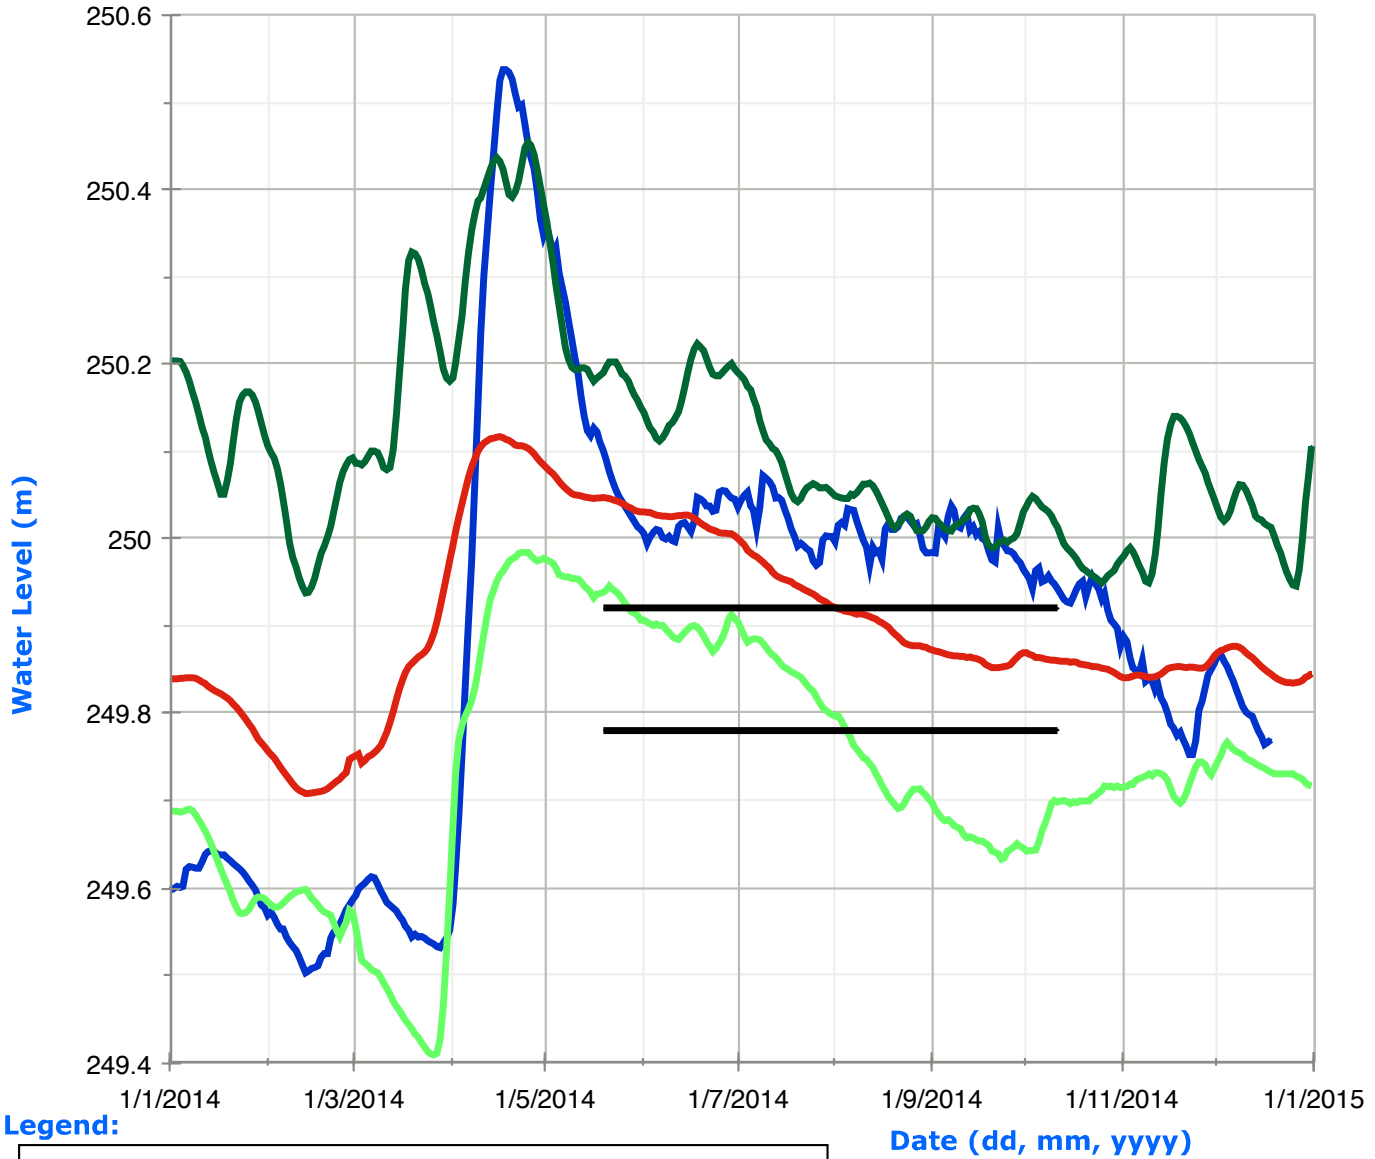

Balsam Lake Water Levels

Legend:

Cameron Lake Water Levels

Legend:

Lake Scugog Water Levels

Legend:

Sturgeon Lake Water Levels

Legend:

Date (dd, mm, yyyy)

Buckhorn Lake Water Levels

Legend:

Date (dd, mm, yyyy)

Lower Buckhorn Lake Water Levels

Legend:

Date (dd, mm, yyyy)

Lovesick Lake Water Levels

Legend:

Date (dd, mm, yyyy)

Stony Lake Water Levels

Legend:

Date (dd, mm, yyyy)

Lake Katchewanooka Water Levels

Legend:

Date (dd, mm, yyyy)

Little Lake Water Levels

Legend:

Lock 19 Lower Water Levels

Legend:

Date (dd, mm, yyyy)