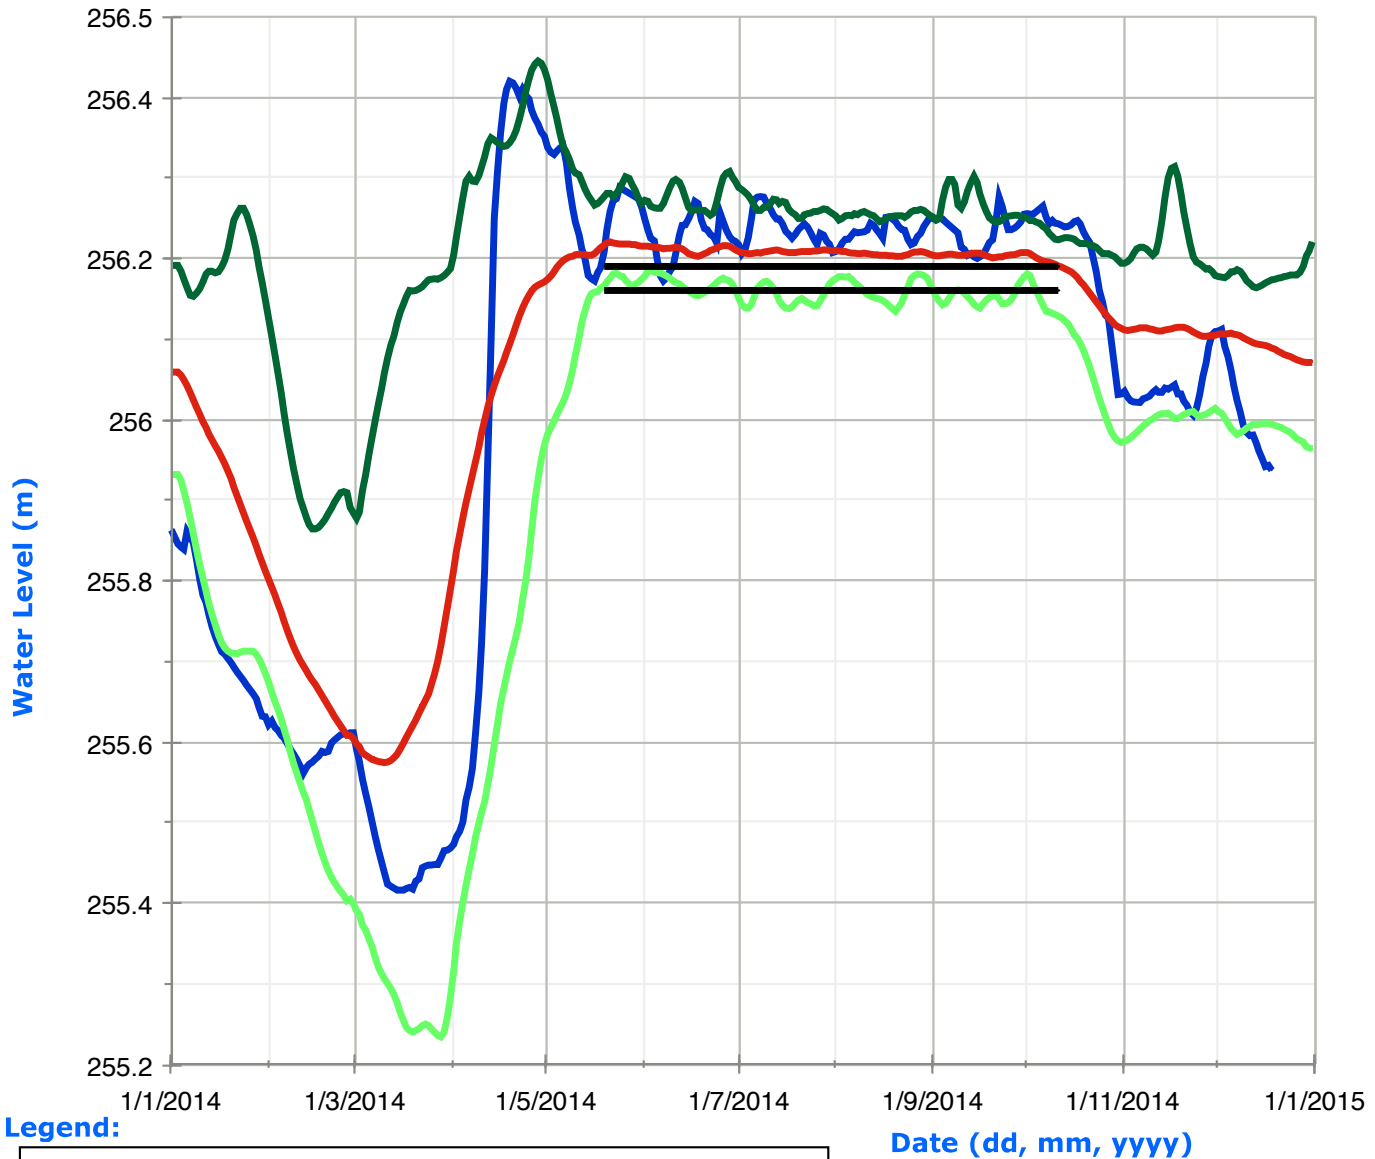

Balsam Lake Water Levels

Legend:

Cameron Lake Water Levels

Legend:

Lake Scugog Water Levels

Legend:

Sturgeon Lake Water Levels

Legend:

Date (dd, mm, yyyy)

Buckhorn Lake Water Levels

Legend:

Date (dd, mm, yyyy)

Lower Buckhorn Lake Water Levels

Legend:

Date (dd, mm, yyyy)

Lovesick Lake Water Levels

Legend:

Date (dd, mm, yyyy)

Stony Lake Water Levels

Legend:

Date (dd, mm, yyyy)

Lake Katchewanooka Water Levels

Legend:

Date (dd, mm, yyyy)

Little Lake Water Levels

Legend:

Lock 19 Lower Water Levels

Legend:

Date (dd, mm, yyyy)