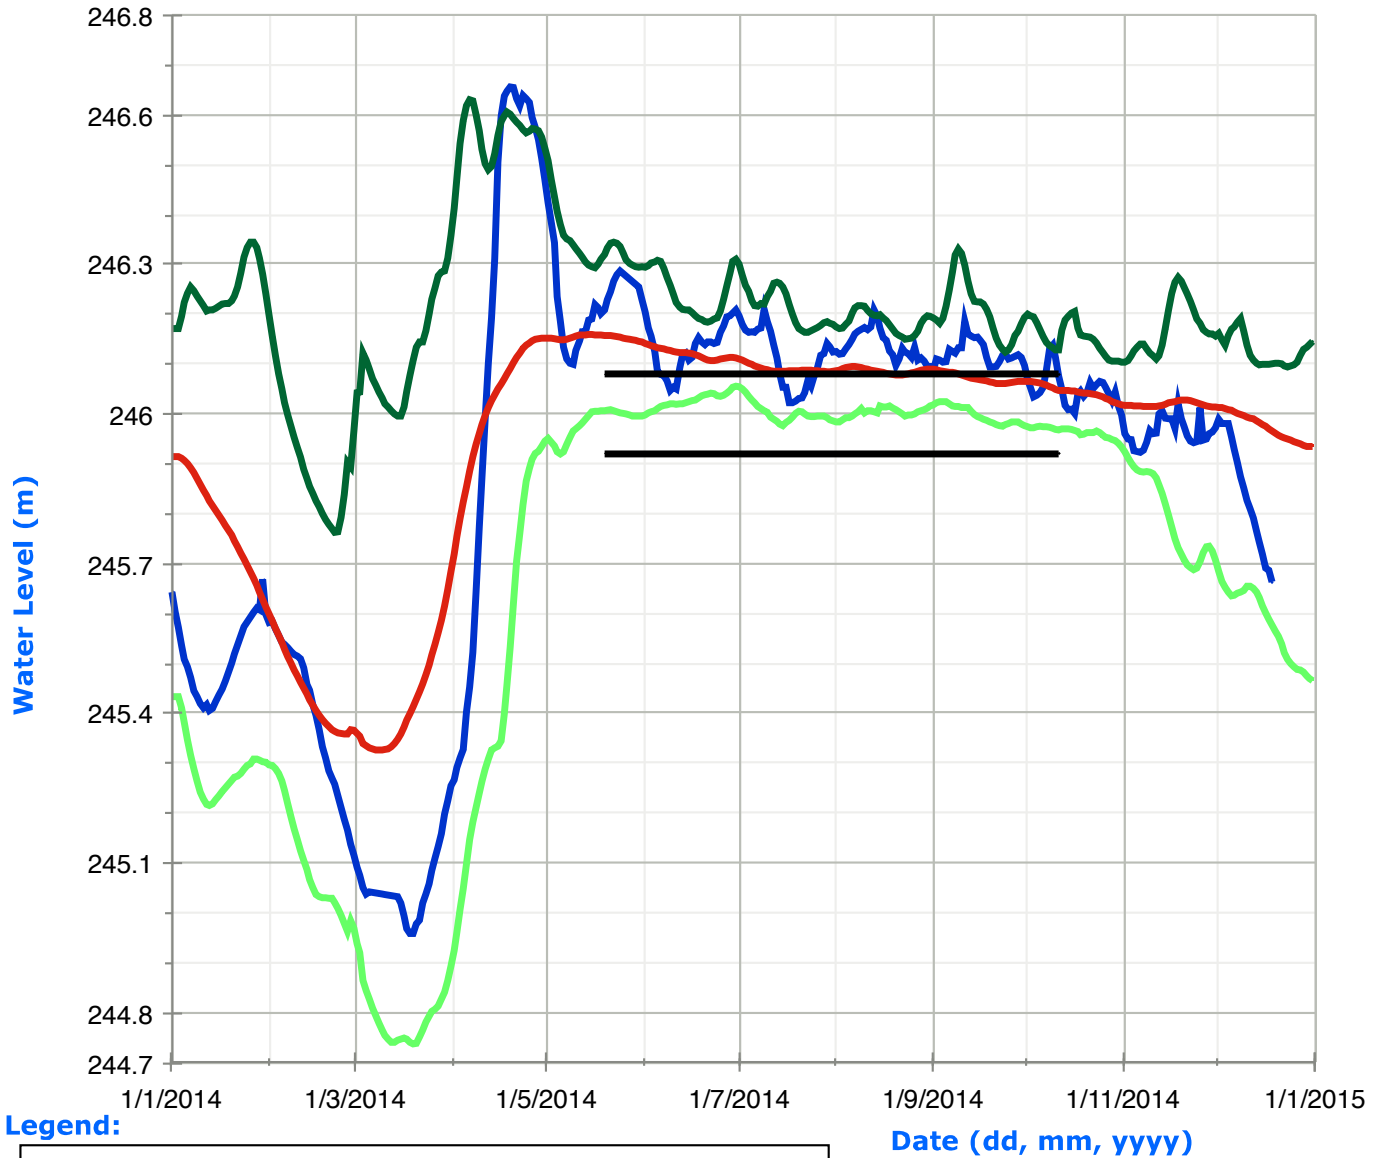

Balsam Lake Water Levels

Legend:

Cameron Lake Water Levels

Legend:

Lake Scugog Water Levels

Legend:

Sturgeon Lake Water Levels

Legend:

Date (dd, mm, yyyy)

Buckhorn Lake Water Levels

Legend:

Date (dd, mm, yyyy)

Lower Buckhorn Lake Water Levels

Legend:

Date (dd, mm, yyyy)

Lovesick Lake Water Levels

Legend:

Date (dd, mm, yyyy)

Stony Lake Water Levels

Legend:

Date (dd, mm, yyyy)

Lake Katchewanooka Water Levels

Legend:

Date (dd, mm, yyyy)

Little Lake Water Levels

Legend:

Lock 19 Lower Water Levels

Legend:

Date (dd, mm, yyyy)