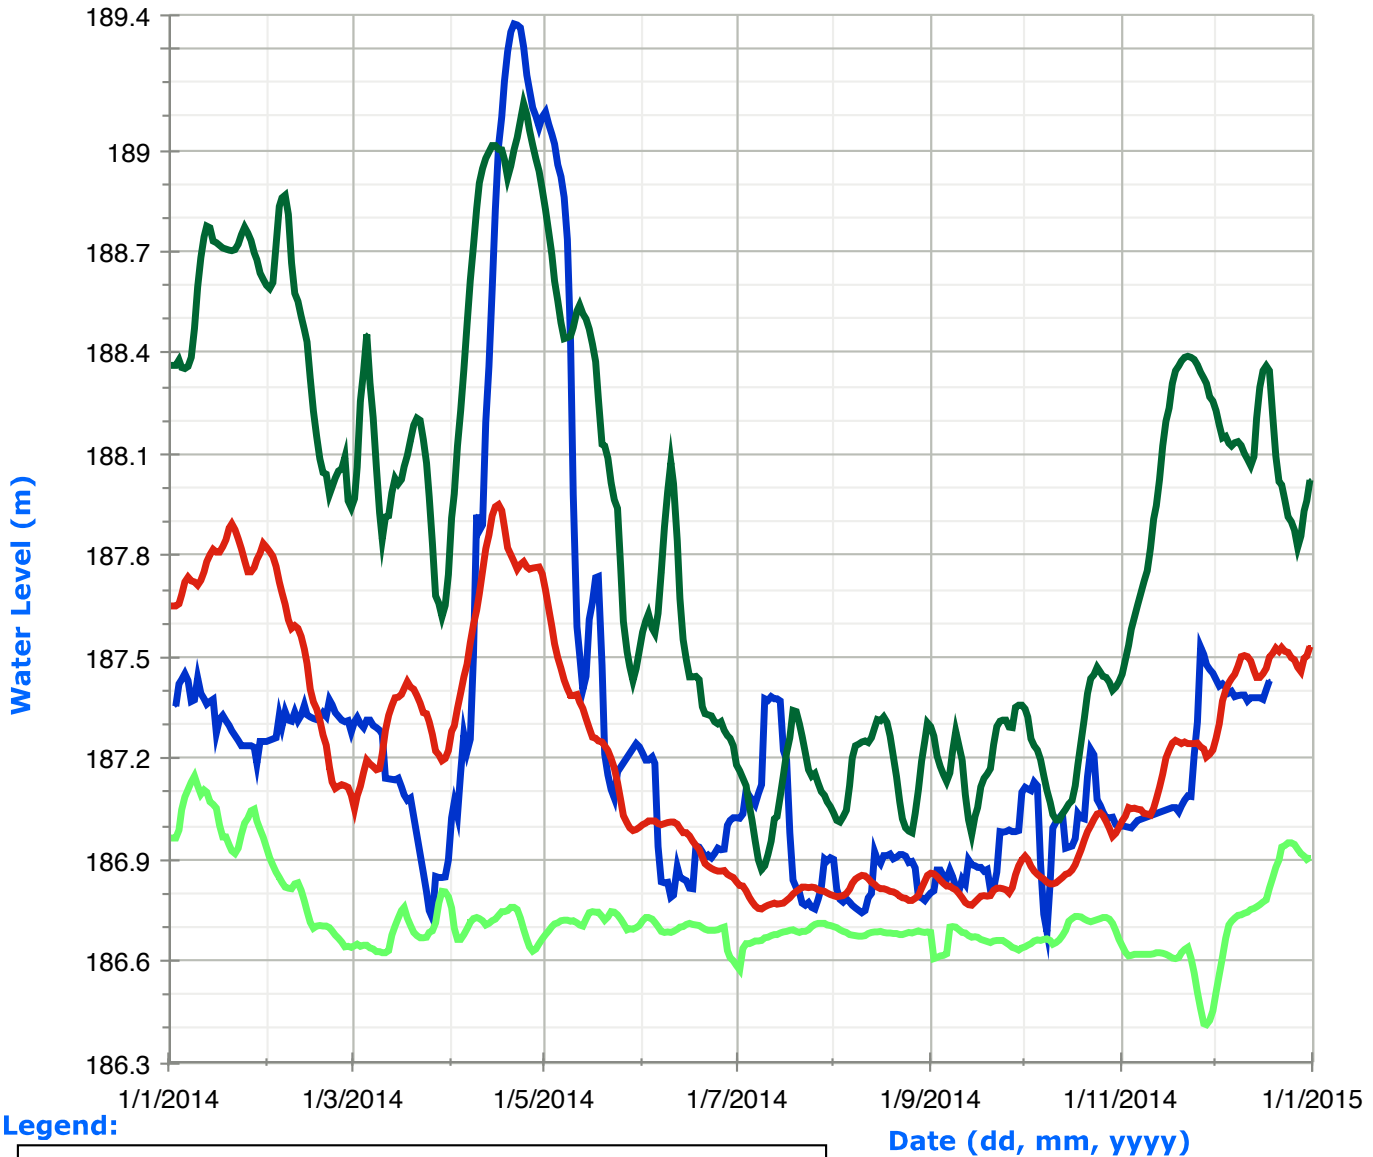

Balsam Lake Water Levels

Legend:

Cameron Lake Water Levels

Legend:

Lake Scugog Water Levels

Legend:

Sturgeon Lake Water Levels

Legend:

Date (dd, mm, yyyy)

Buckhorn Lake Water Levels

Legend:

Date (dd, mm, yyyy)

Lower Buckhorn Lake Water Levels

Legend:

Date (dd, mm, yyyy)

Lovesick Lake Water Levels

Legend:

Date (dd, mm, yyyy)

Stony Lake Water Levels

Legend:

Date (dd, mm, yyyy)

Lake Katchewanooka Water Levels

Legend:

Date (dd, mm, yyyy)

Little Lake Water Levels

Legend:

Lock 19 Lower Water Levels

Legend:

Date (dd, mm, yyyy)