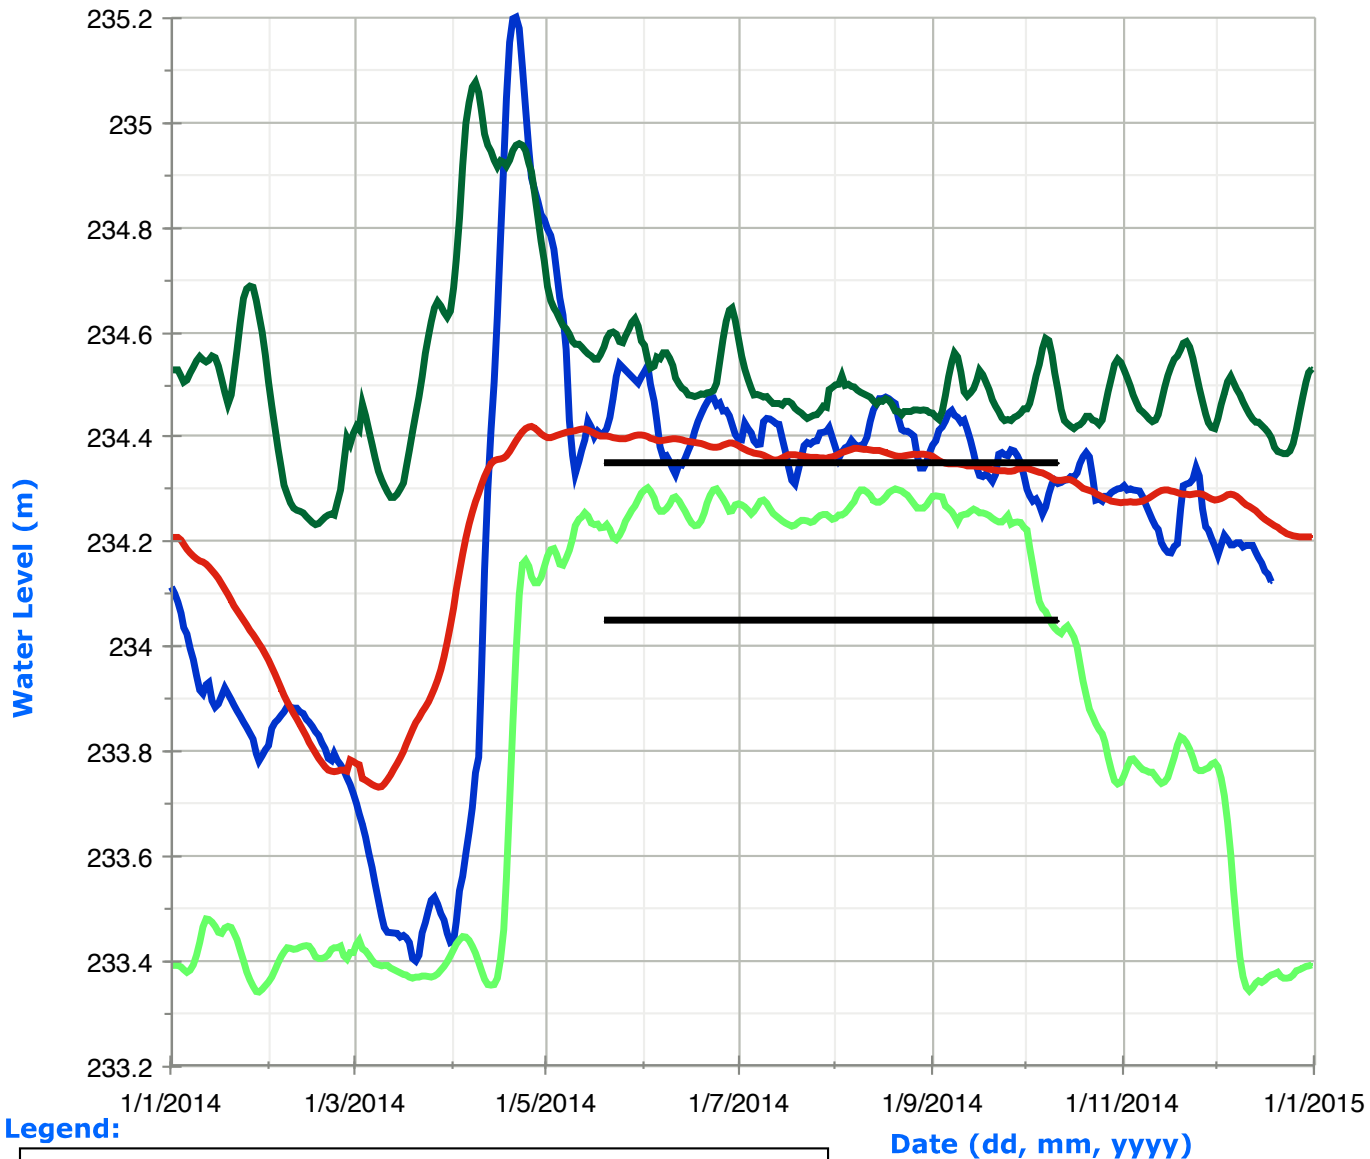

Balsam Lake Water Levels

Legend:

Cameron Lake Water Levels

Legend:

Lake Scugog Water Levels

Legend:

Sturgeon Lake Water Levels

Legend:

Date (dd, mm, yyyy)

Buckhorn Lake Water Levels

Legend:

Date (dd, mm, yyyy)

Lower Buckhorn Lake Water Levels

Legend:

Date (dd, mm, yyyy)

Lovesick Lake Water Levels

Legend:

Date (dd, mm, yyyy)

Stony Lake Water Levels

Legend:

Date (dd, mm, yyyy)

Lake Katchewanooka Water Levels

Legend:

Date (dd, mm, yyyy)

Little Lake Water Levels

Legend:

Lock 19 Lower Water Levels

Legend:

Date (dd, mm, yyyy)