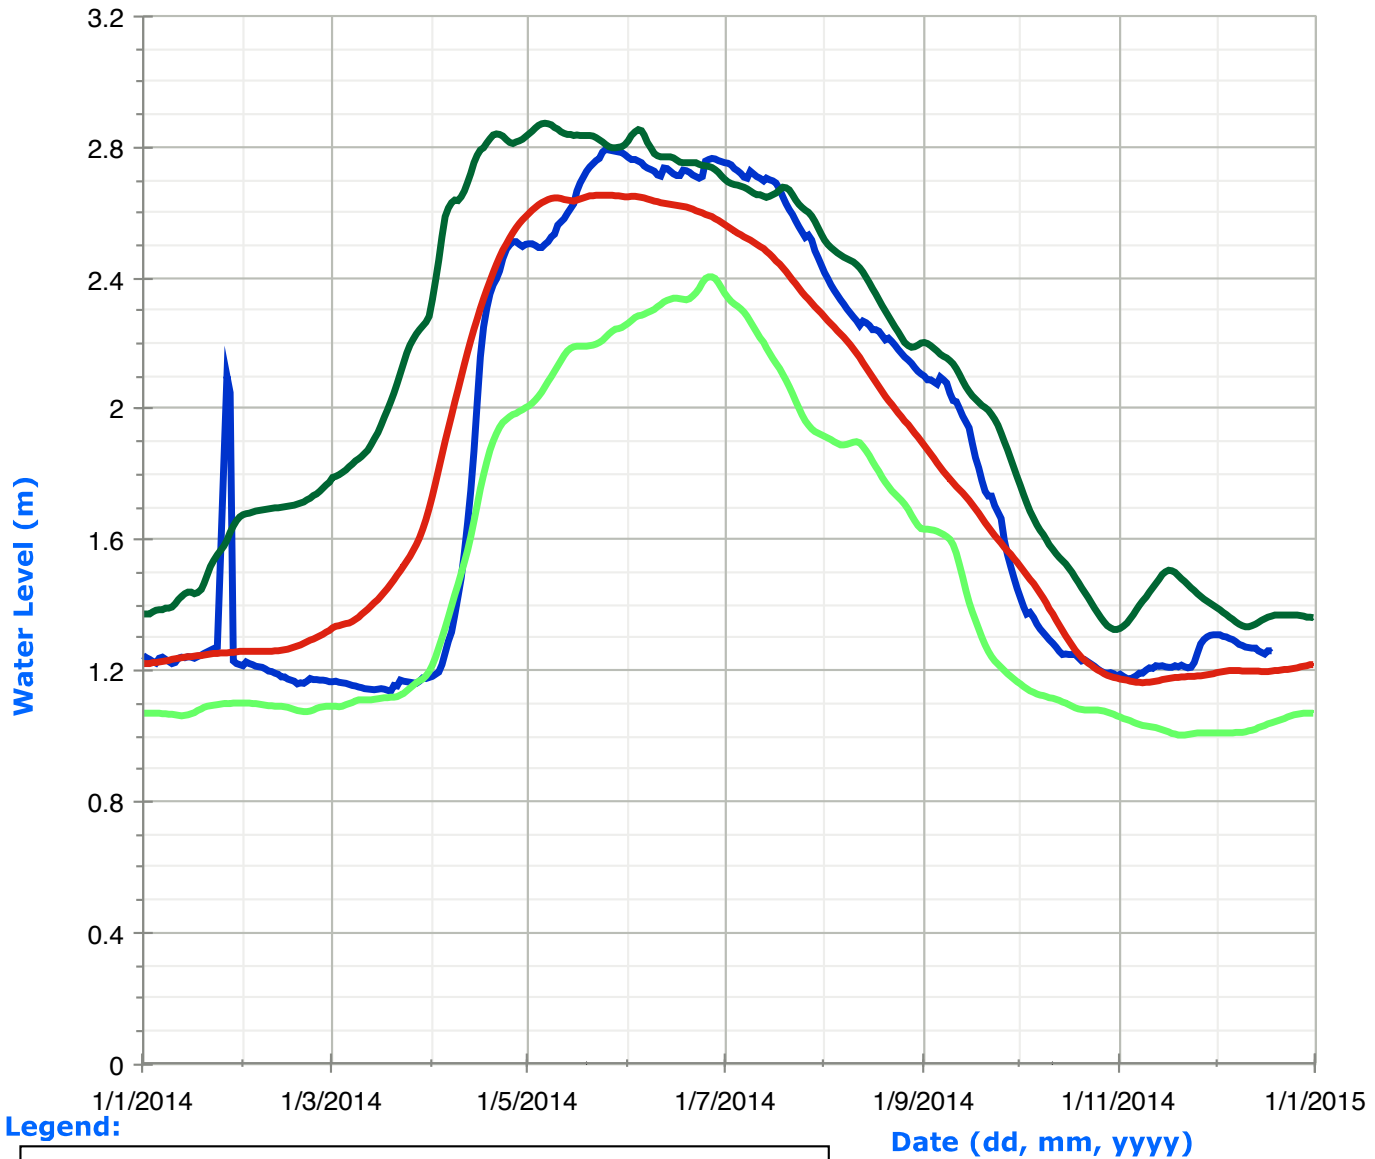

Crystal Lake (Swamp Lake) Water Levels

Legend:

Date (dd, mm, yyyy)

Mississagua Lake (Catchacoma Lake, Beaver Lake, Gold Lake, Cold Lake) Water Levels

Legend:

Anstruther Lake Water Levels

Legend:

**Historic High
Water Levels**

**Daily Water
Levels**

**Historic Low
Water Levels**

**Average
Water Levels**

Eels Lake Water Levels

Legend:

Date (dd, mm, yyyy)

Jack Lake Water Levels

Legend: