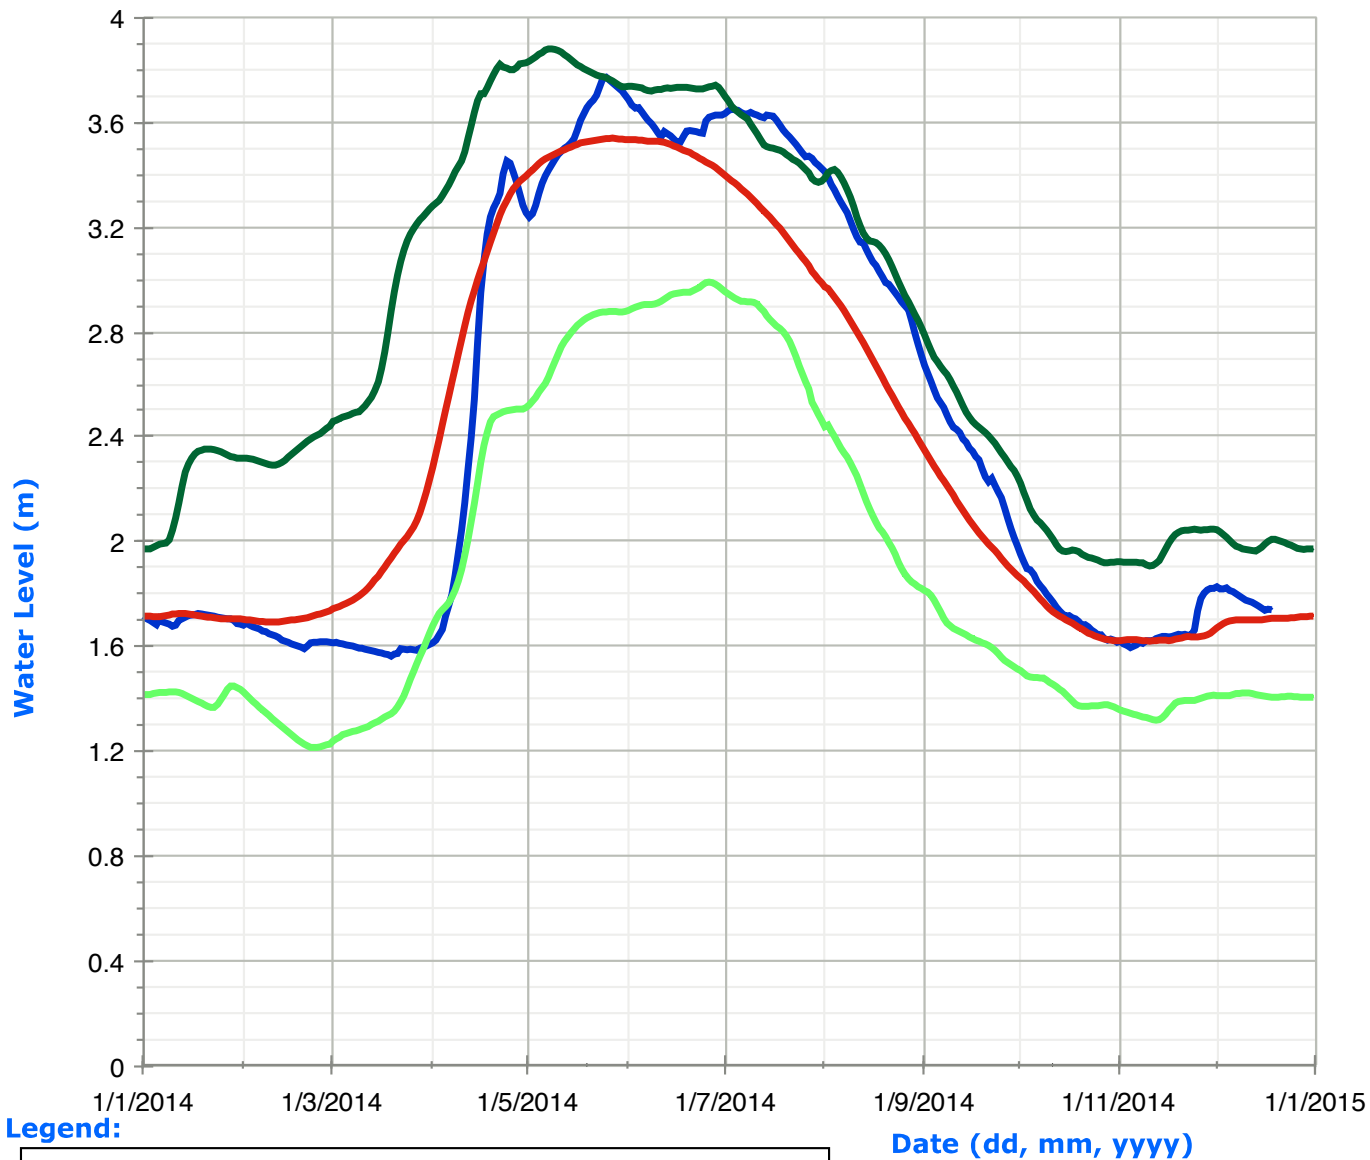

Crystal Lake (Swamp Lake) Water Levels

Legend:

Date (dd, mm, yyyy)

Mississagua Lake (Catchacoma Lake, Beaver Lake, Gold Lake, Cold Lake) Water Levels

Legend:

Anstruther Lake Water Levels

Legend:

**Historic High
Water Levels**

**Daily Water
Levels**

**Historic Low
Water Levels**

**Average
Water Levels**

Eels Lake Water Levels

Legend:

Date (dd, mm, yyyy)

Jack Lake Water Levels

Legend: