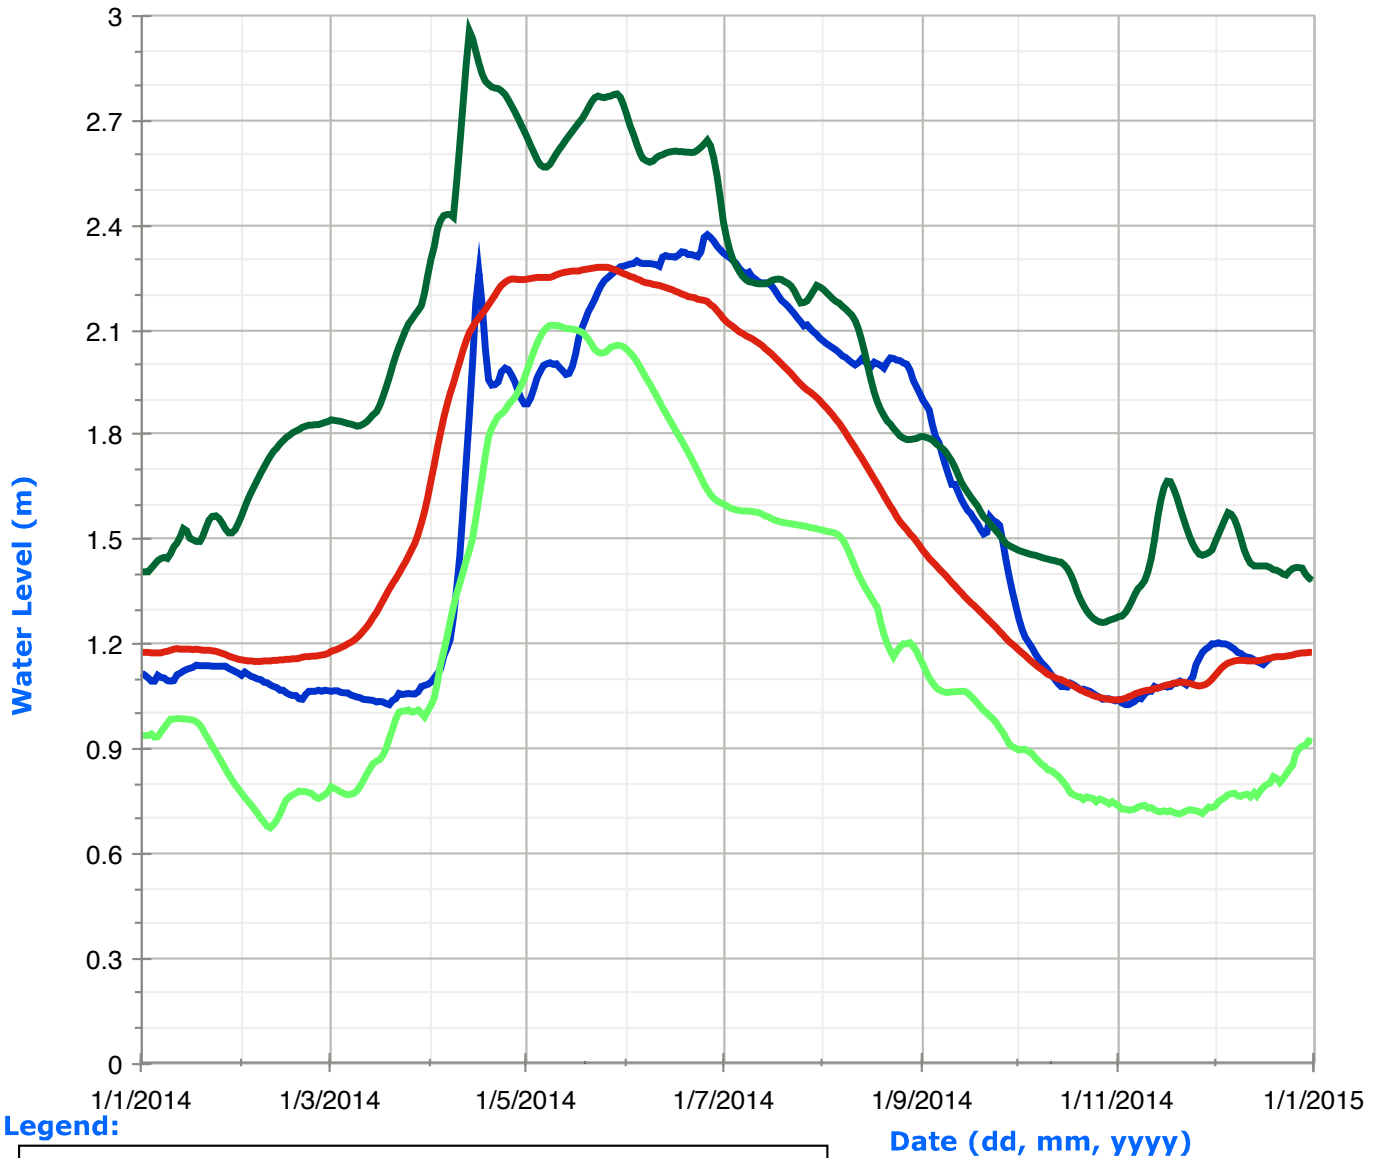

Crystal Lake (Swamp Lake) Water Levels

Legend:

Date (dd, mm, yyyy)

Mississagua Lake (Catchacoma Lake, Beaver Lake, Gold Lake, Cold Lake) Water Levels

Legend:

Anstruther Lake Water Levels

Legend:

**Historic High
Water Levels**

**Daily Water
Levels**

**Historic Low
Water Levels**

**Average
Water Levels**

Eels Lake Water Levels

Legend:

Date (dd, mm, yyyy)

Jack Lake Water Levels

Legend: