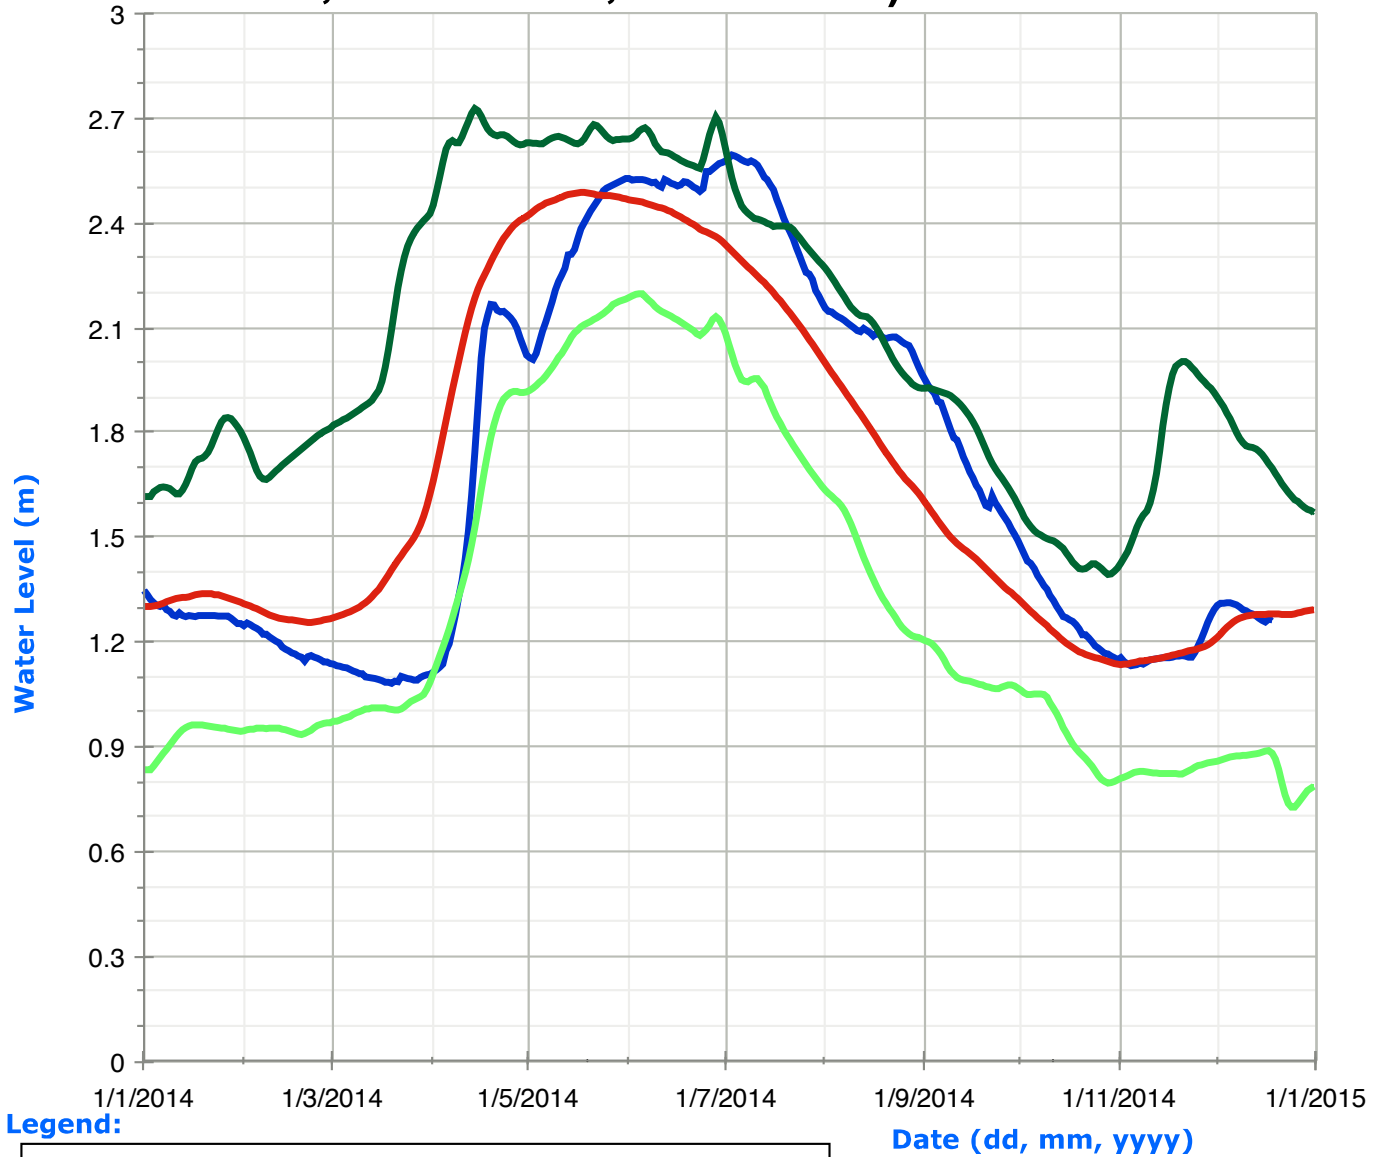

Crystal Lake (Swamp Lake) Water Levels

Legend:

Date (dd, mm, yyyy)

Mississagua Lake (Catchacoma Lake, Beaver Lake, Gold Lake, Cold Lake) Water Levels

Legend:

Anstruther Lake Water Levels

Legend:

**Historic High
Water Levels**

**Daily Water
Levels**

**Historic Low
Water Levels**

**Average
Water Levels**

Eels Lake Water Levels

Legend:

Date (dd, mm, yyyy)

Jack Lake Water Levels

Legend: