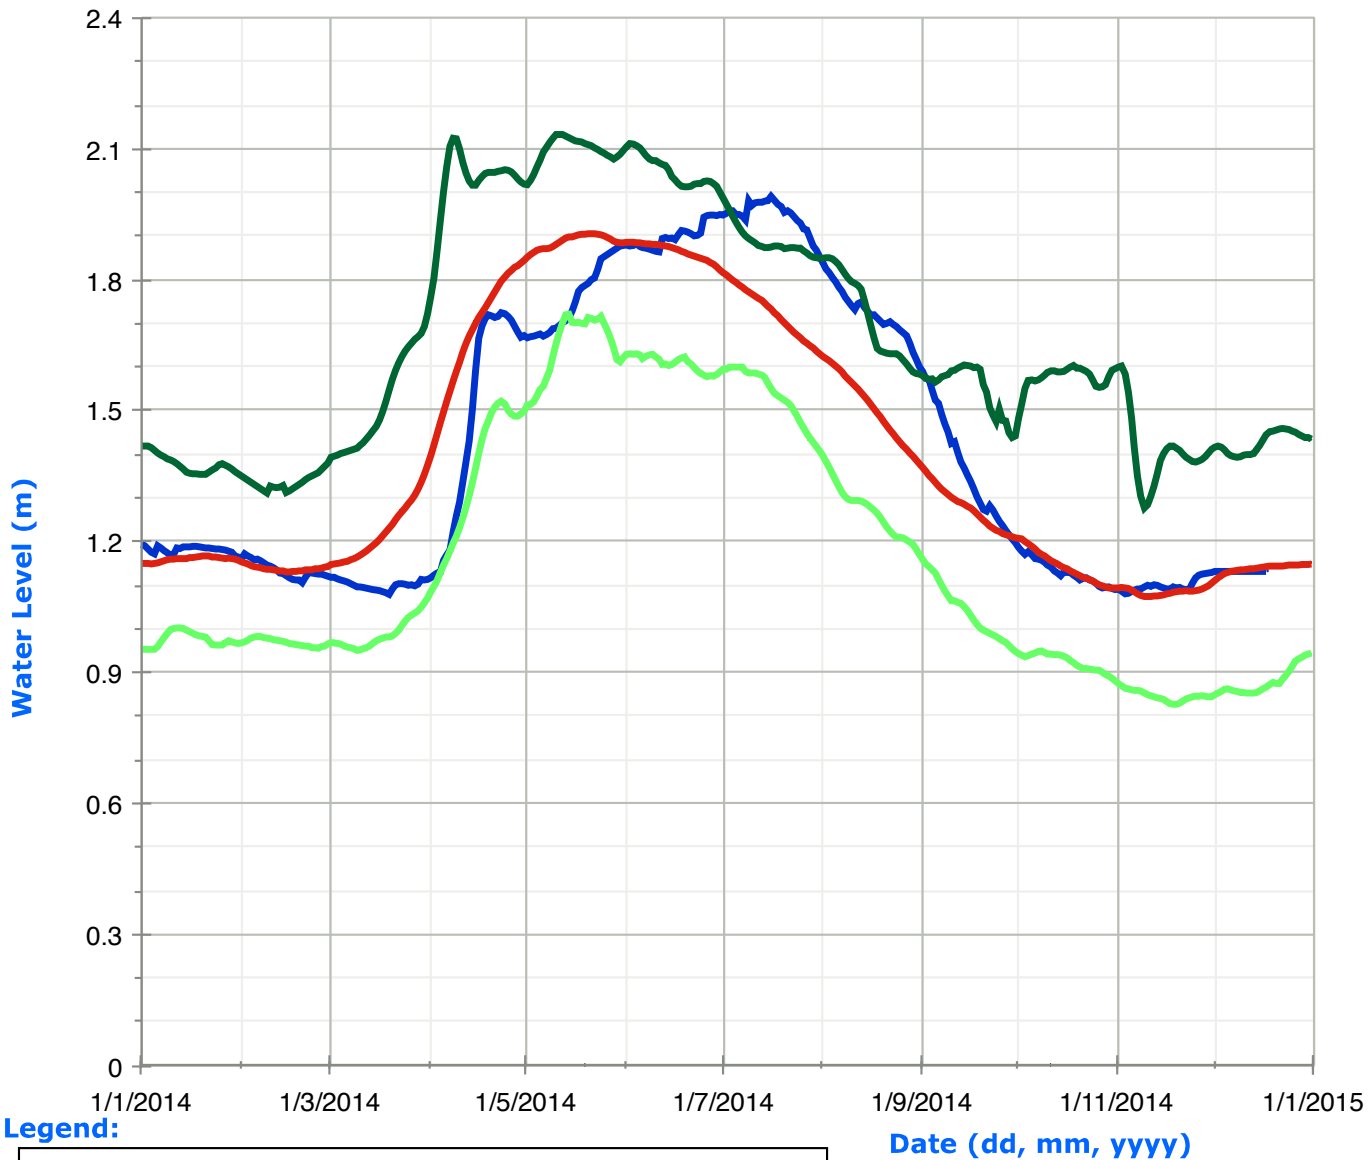

Crystal Lake (Swamp Lake) Water Levels

Legend:

Date (dd, mm, yyyy)

Mississagua Lake (Catchacoma Lake, Beaver Lake, Gold Lake, Cold Lake) Water Levels

Legend:

Anstruther Lake Water Levels

Legend:

**Historic High
Water Levels**

**Daily Water
Levels**

**Historic Low
Water Levels**

**Average
Water Levels**

Eels Lake Water Levels

Legend:

Date (dd, mm, yyyy)

Jack Lake Water Levels

Legend: