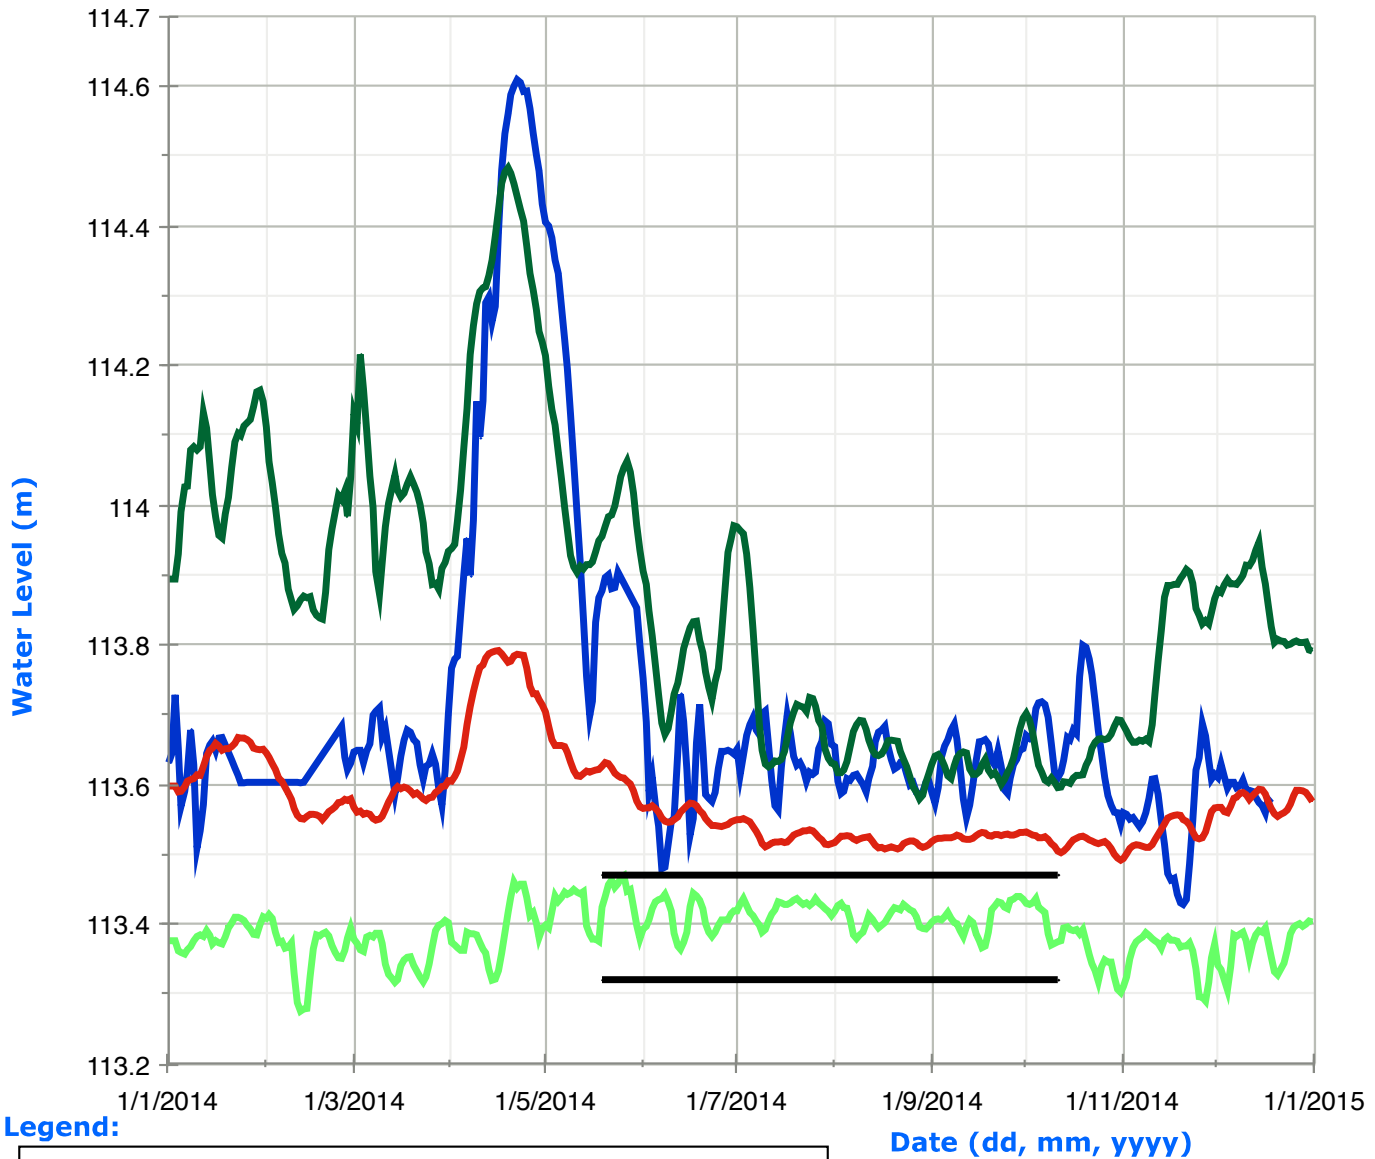

# Rice Lake Water Levels

## Legend:

	<b>Historic High Water Levels</b>		<b>Daily Water Levels</b>
	<b>Historic Low Water Levels</b>		<b>Navigation Range</b>
	<b>Average Water Levels</b>		

# Percy Reach Water Levels