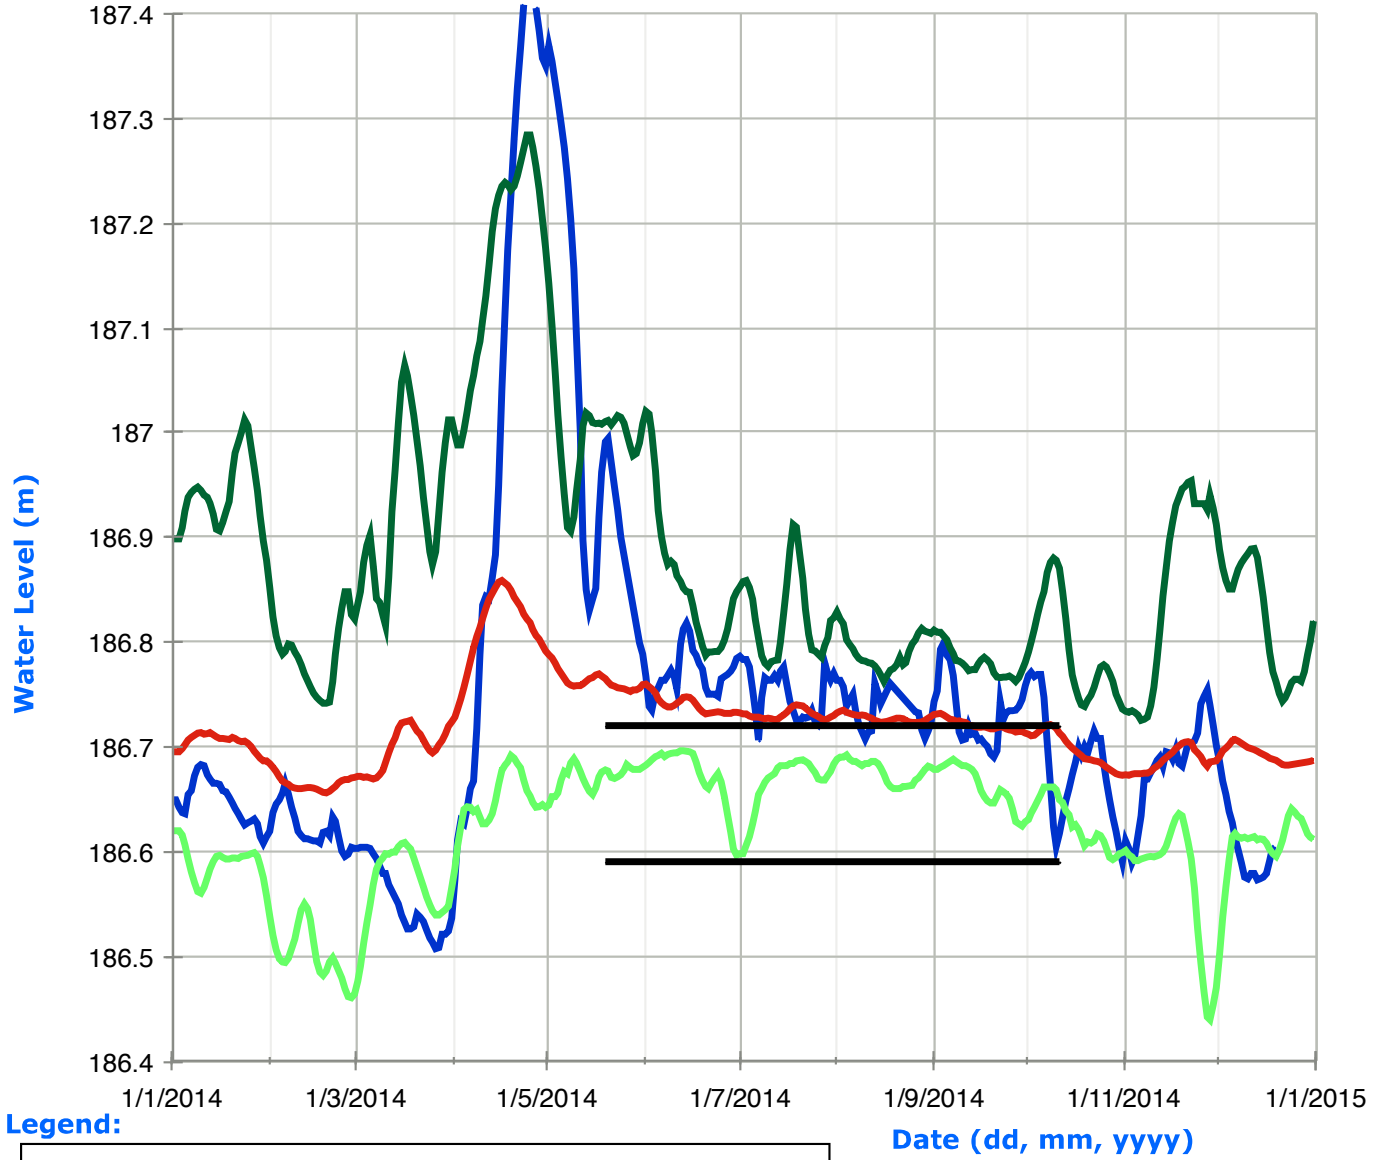

# Rice Lake Water Levels

## Legend:

	<b>Historic High Water Levels</b>		<b>Daily Water Levels</b>
	<b>Historic Low Water Levels</b>		<b>Navigation Range</b>
	<b>Average Water Levels</b>		

# Percy Reach Water Levels