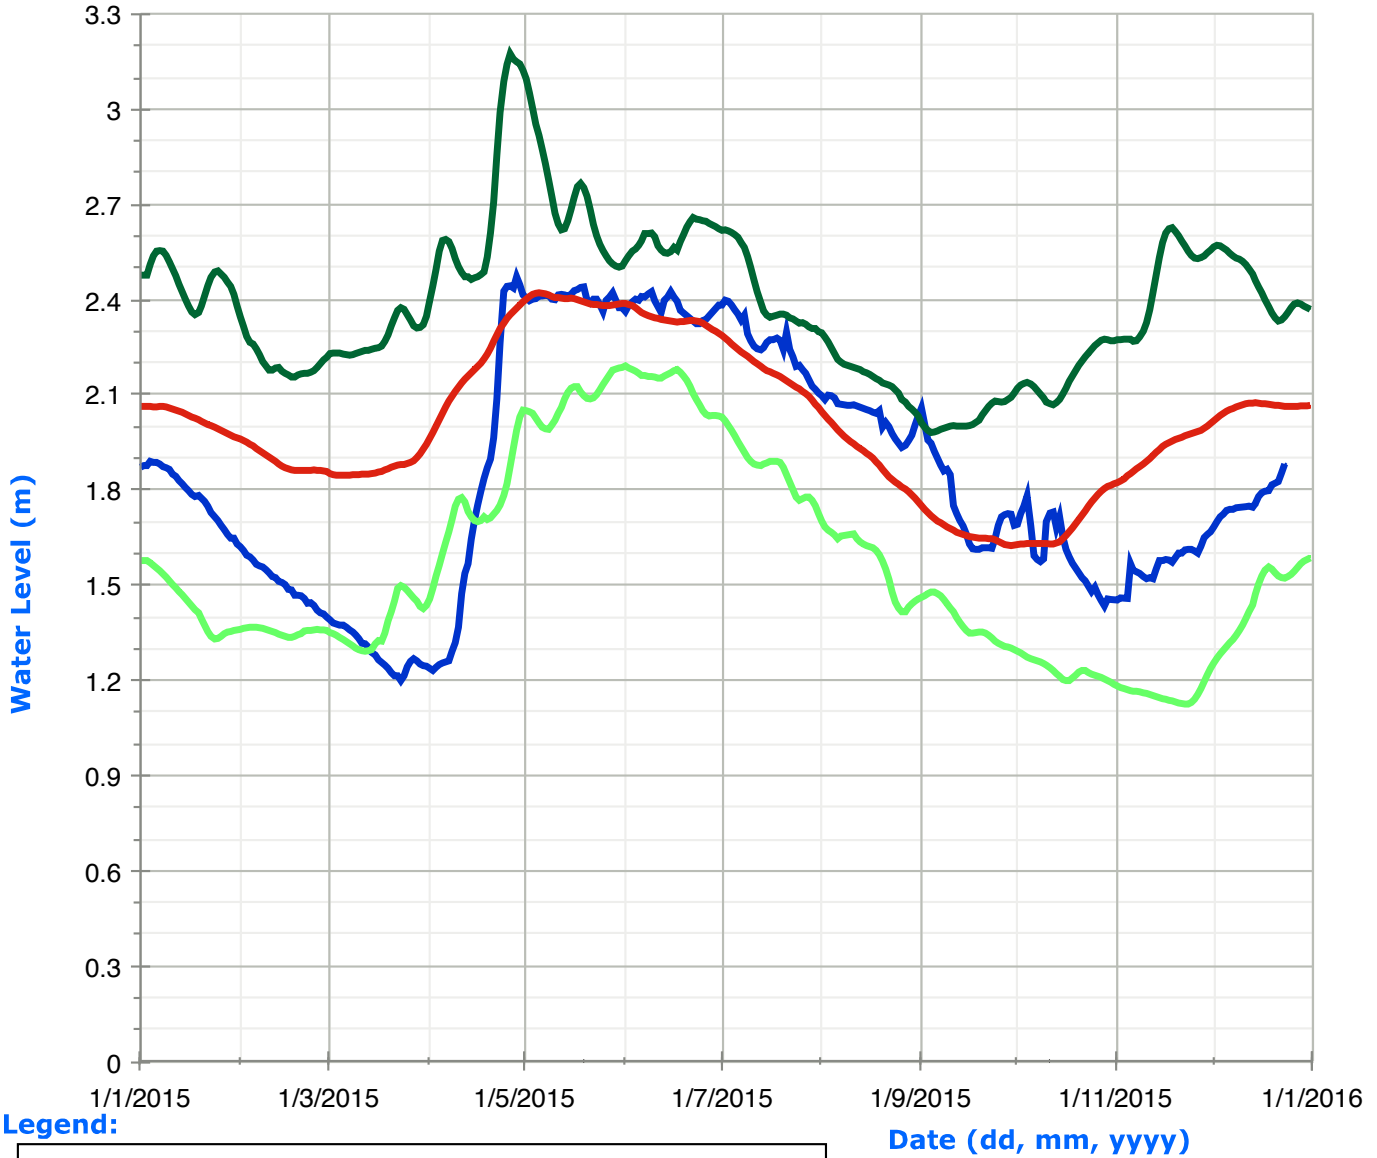

Sherborne Lake (Trout Lake) Water Levels

Legend:

Moore Lake Water Levels

Legend:

Gull Lake Water Levels

Legend:

Bob Lake Water Levels

Legend:

Little Bob Lake Water Levels

Legend:

Kushog Lake (Lake St. Nora) Water Levels

Legend:

Halls Lake Water Levels

Legend:

Big Hawk Lake (Little Hawk Lake) Water Levels

Legend:

Nunikani Lake (Crab Lake) Water Levels

Legend:

Red Pine Lake (Paint Lake) Water Levels

Legend:

Twelve Mile Lake (Boshkung Lake) Water Levels

Legend:

Date (dd, mm, yyyy)

Kennisis Lake (Little Kennisis Lake) Water Levels

Legend:

Horseshoe Lake (Mountain Lake) Water Levels

Legend:

- Historic High Water Levels
- Historic Low Water Levels
- Average Water Levels
- Daily Water Levels

Date (dd, mm, yyyy)

Redstone Lake Water Levels