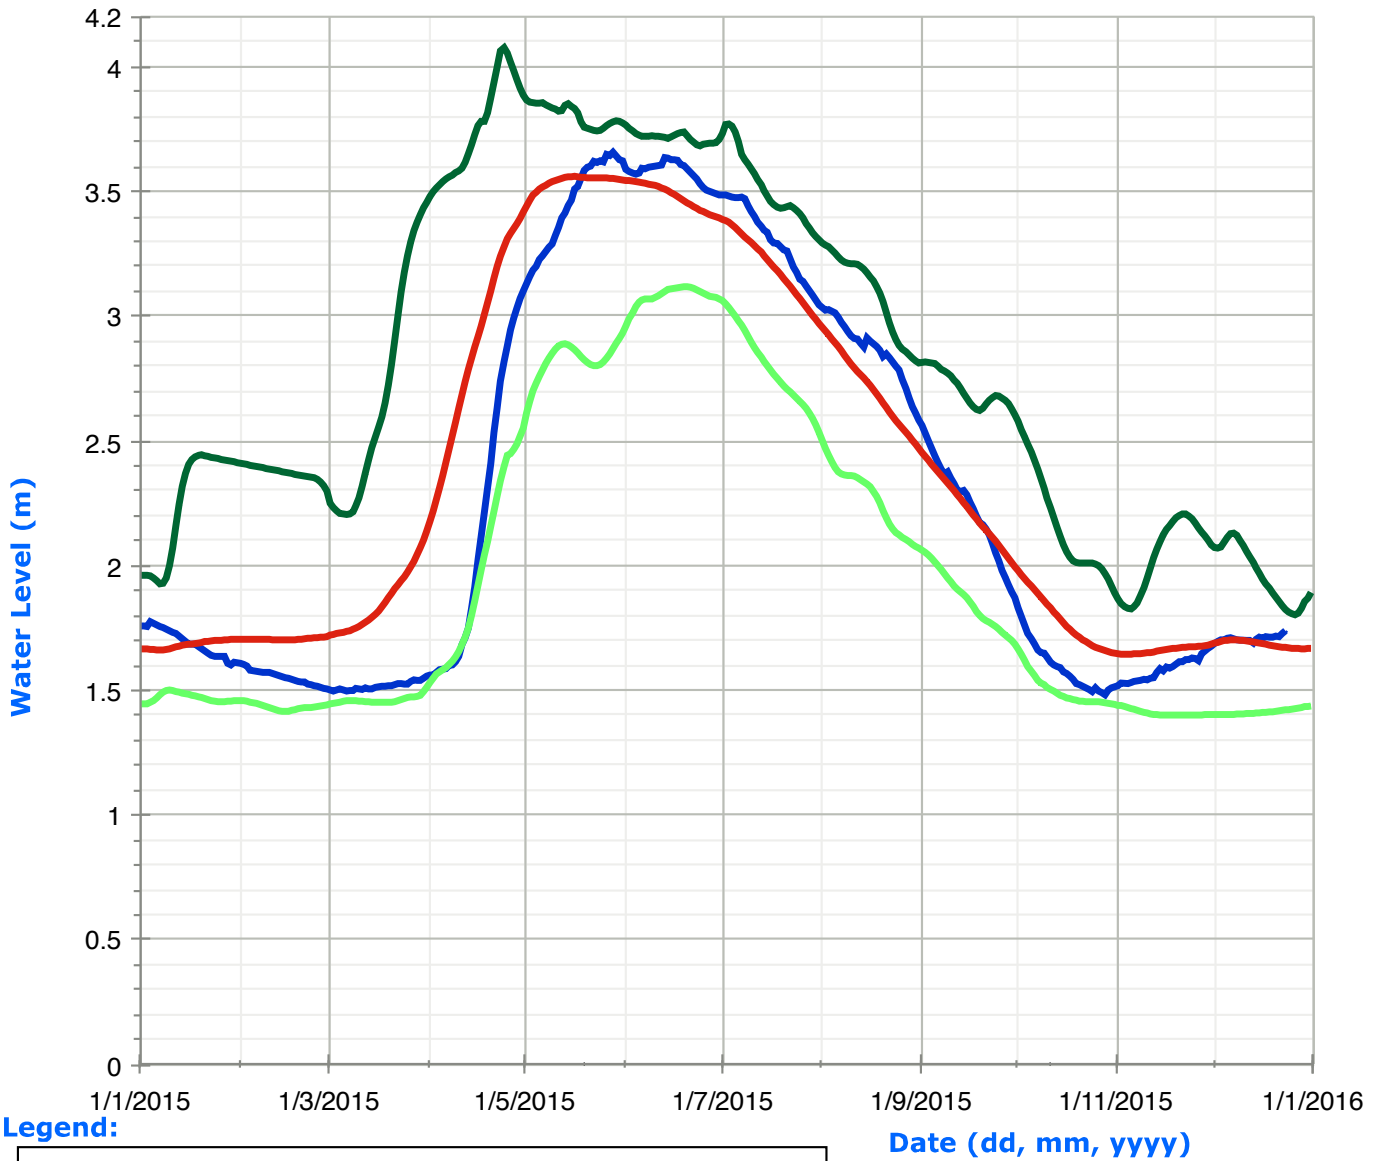

Sherborne Lake (Trout Lake) Water Levels

Legend:

Moore Lake Water Levels

Legend:

Gull Lake Water Levels

Legend:

Bob Lake Water Levels

Legend:

Nunikani Lake (Crab Lake) Water Levels

Legend:

Red Pine Lake (Paint Lake) Water Levels

Legend:

Twelve Mile Lake (Boshkung Lake) Water Levels

Legend:

Date (dd, mm, yyyy)

Kennisis Lake (Little Kennisis Lake) Water Levels

Legend:

Horseshoe Lake (Mountain Lake) Water Levels

Legend:

- Historic High Water Levels
- Historic Low Water Levels
- Average Water Levels
- Daily Water Levels

Date (dd, mm, yyyy)

Redstone Lake Water Levels

Legend:

Eagle Lake (Moose Lake) Water Levels

Legend:

Oblong Lake (Haliburton Lake) Water Levels

Legend:

Percy Lake Water Levels

Legend: