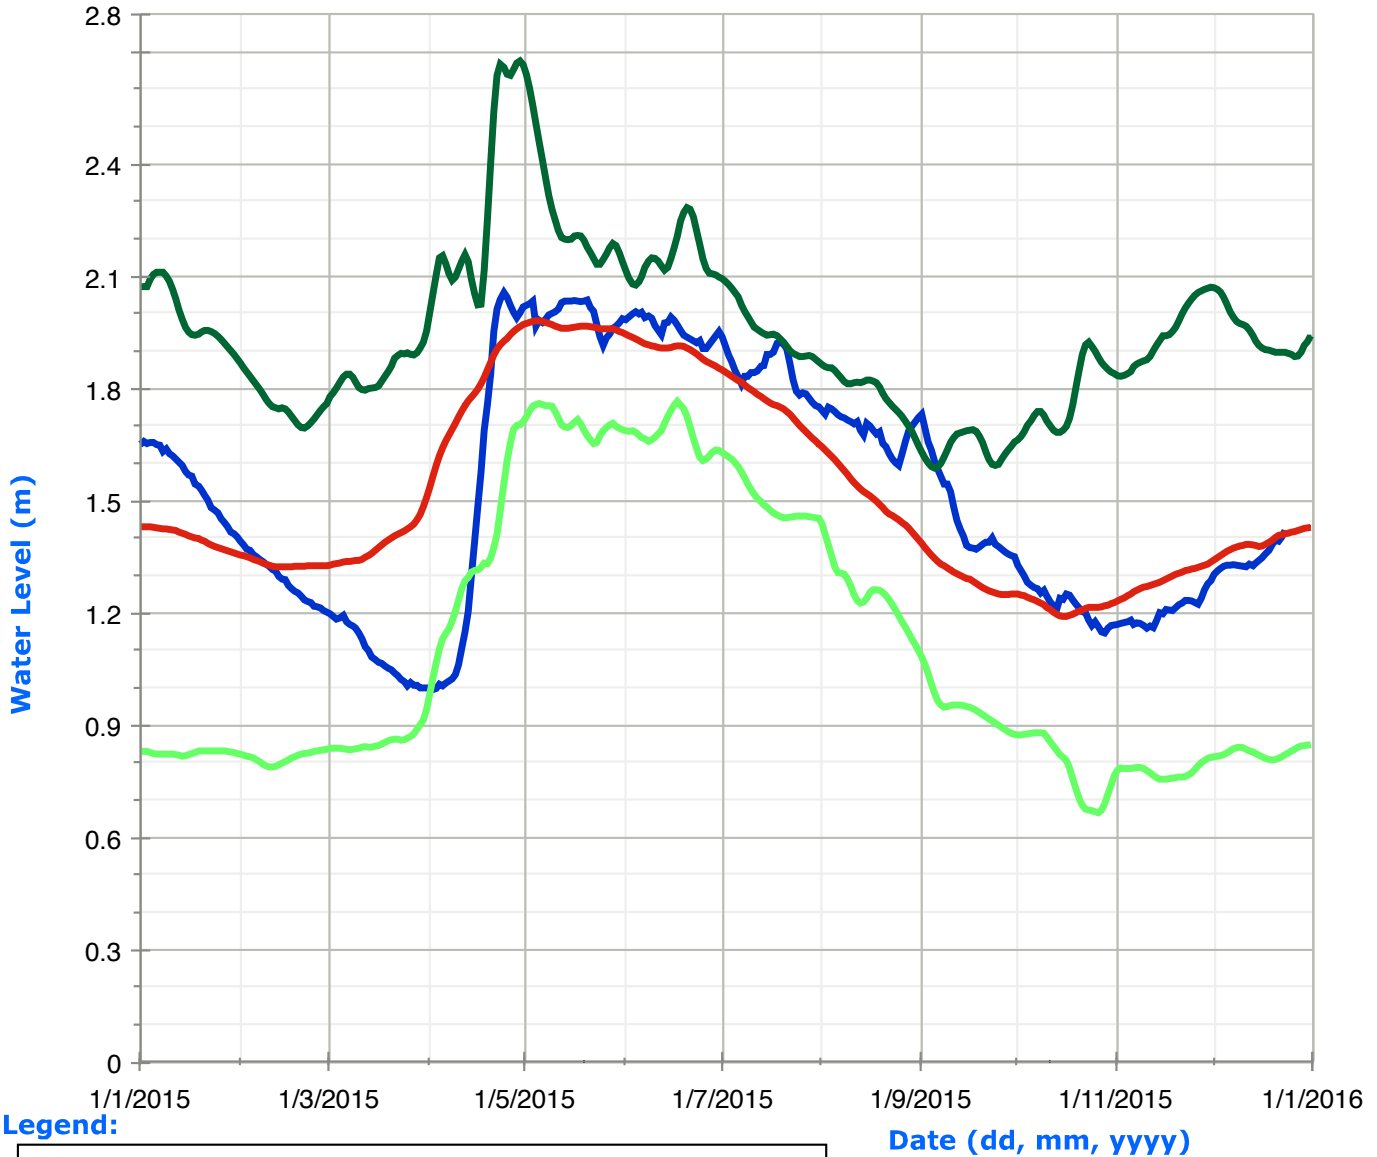

Sherborne Lake (Trout Lake) Water Levels

Legend:

Moore Lake Water Levels

Legend:

Gull Lake Water Levels

Legend:

Bob Lake Water Levels

Legend:

Little Bob Lake Water Levels

Legend:

Kushog Lake (Lake St. Nora) Water Levels

Legend:

Halls Lake Water Levels

Legend:

Big Hawk Lake (Little Hawk Lake) Water Levels

Legend:

Nunikani Lake (Crab Lake) Water Levels

Legend:

Red Pine Lake (Paint Lake) Water Levels

Legend:

Twelve Mile Lake (Boshkung Lake) Water Levels

Legend:

Date (dd, mm, yyyy)

Kennisis Lake (Little Kennisis Lake) Water Levels

Legend:

Horseshoe Lake (Mountain Lake) Water Levels

Legend:

- Historic High Water Levels
- Historic Low Water Levels
- Average Water Levels
- Daily Water Levels

Date (dd, mm, yyyy)

Redstone Lake Water Levels