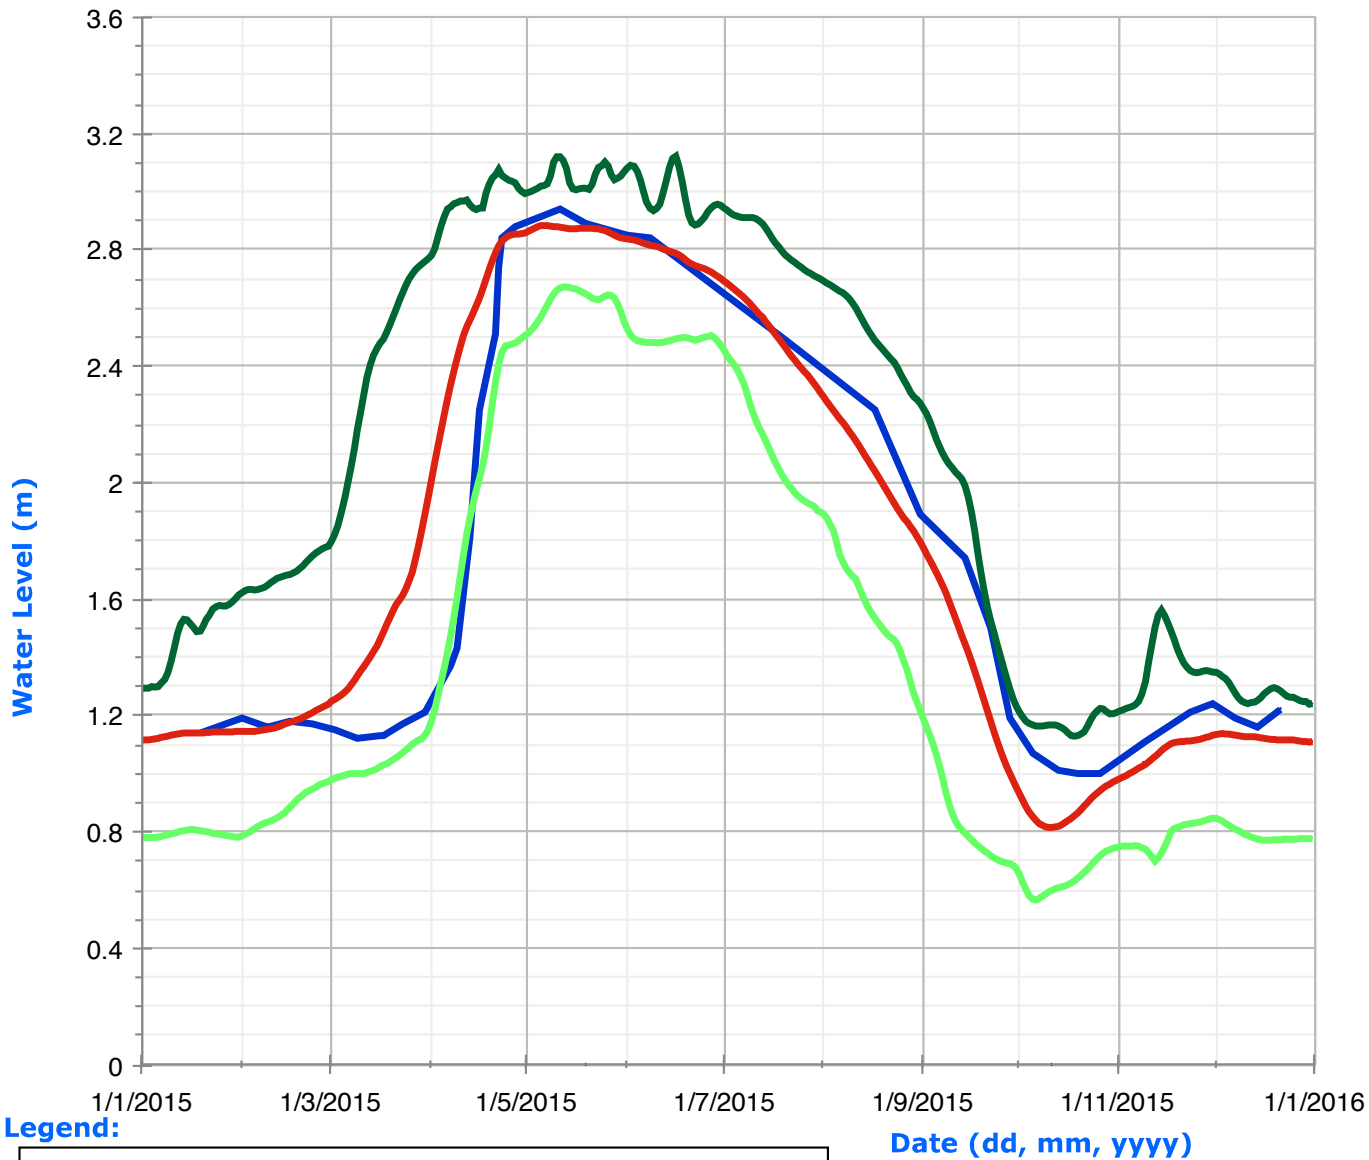

Sherborne Lake (Trout Lake) Water Levels

Legend:

Moore Lake Water Levels

Legend:

Gull Lake Water Levels

Legend:

Bob Lake Water Levels

Legend:

Little Bob Lake Water Levels

Legend:

Kushog Lake (Lake St. Nora) Water Levels

Legend:

Halls Lake Water Levels

Legend:

Big Hawk Lake (Little Hawk Lake) Water Levels

Legend:

Nunikani Lake (Crab Lake) Water Levels

Legend:

Red Pine Lake (Paint Lake) Water Levels

Legend:

Twelve Mile Lake (Boshkung Lake) Water Levels

Legend:

Date (dd, mm, yyyy)

Kennisis Lake (Little Kennisis Lake) Water Levels

Legend:

Horseshoe Lake (Mountain Lake) Water Levels

Legend:

- Historic High Water Levels
- Historic Low Water Levels
- Average Water Levels
- Daily Water Levels

Date (dd, mm, yyyy)

Redstone Lake Water Levels