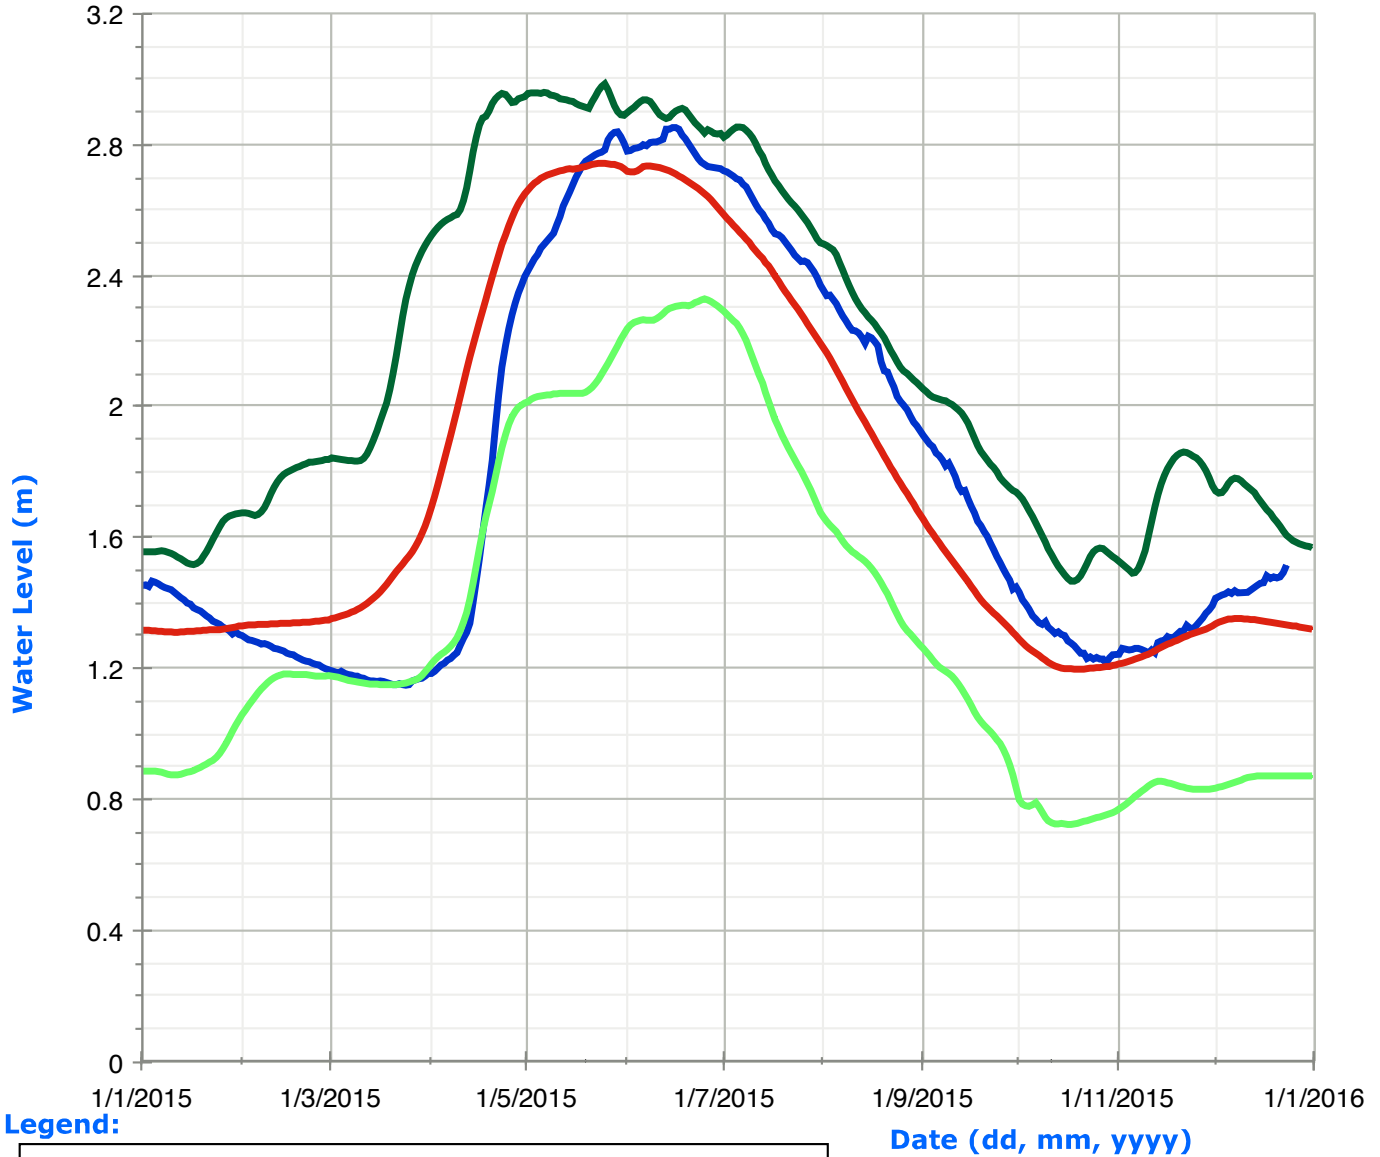

Sherborne Lake (Trout Lake) Water Levels

Legend:

Moore Lake Water Levels

Legend:

Gull Lake Water Levels

Legend:

Bob Lake Water Levels

Legend:

Little Bob Lake Water Levels

Legend:

Kushog Lake (Lake St. Nora) Water Levels

Legend:

Halls Lake Water Levels

Legend:

Big Hawk Lake (Little Hawk Lake) Water Levels

Legend:

Nunikani Lake (Crab Lake) Water Levels

Legend:

Red Pine Lake (Paint Lake) Water Levels

Legend:

Twelve Mile Lake (Boshkung Lake) Water Levels

Legend:

Date (dd, mm, yyyy)

Kennisis Lake (Little Kennisis Lake) Water Levels

Legend:

Horseshoe Lake (Mountain Lake) Water Levels

Legend:

- Historic High Water Levels
- Historic Low Water Levels
- Average Water Levels
- Daily Water Levels

Date (dd, mm, yyyy)

Redstone Lake Water Levels