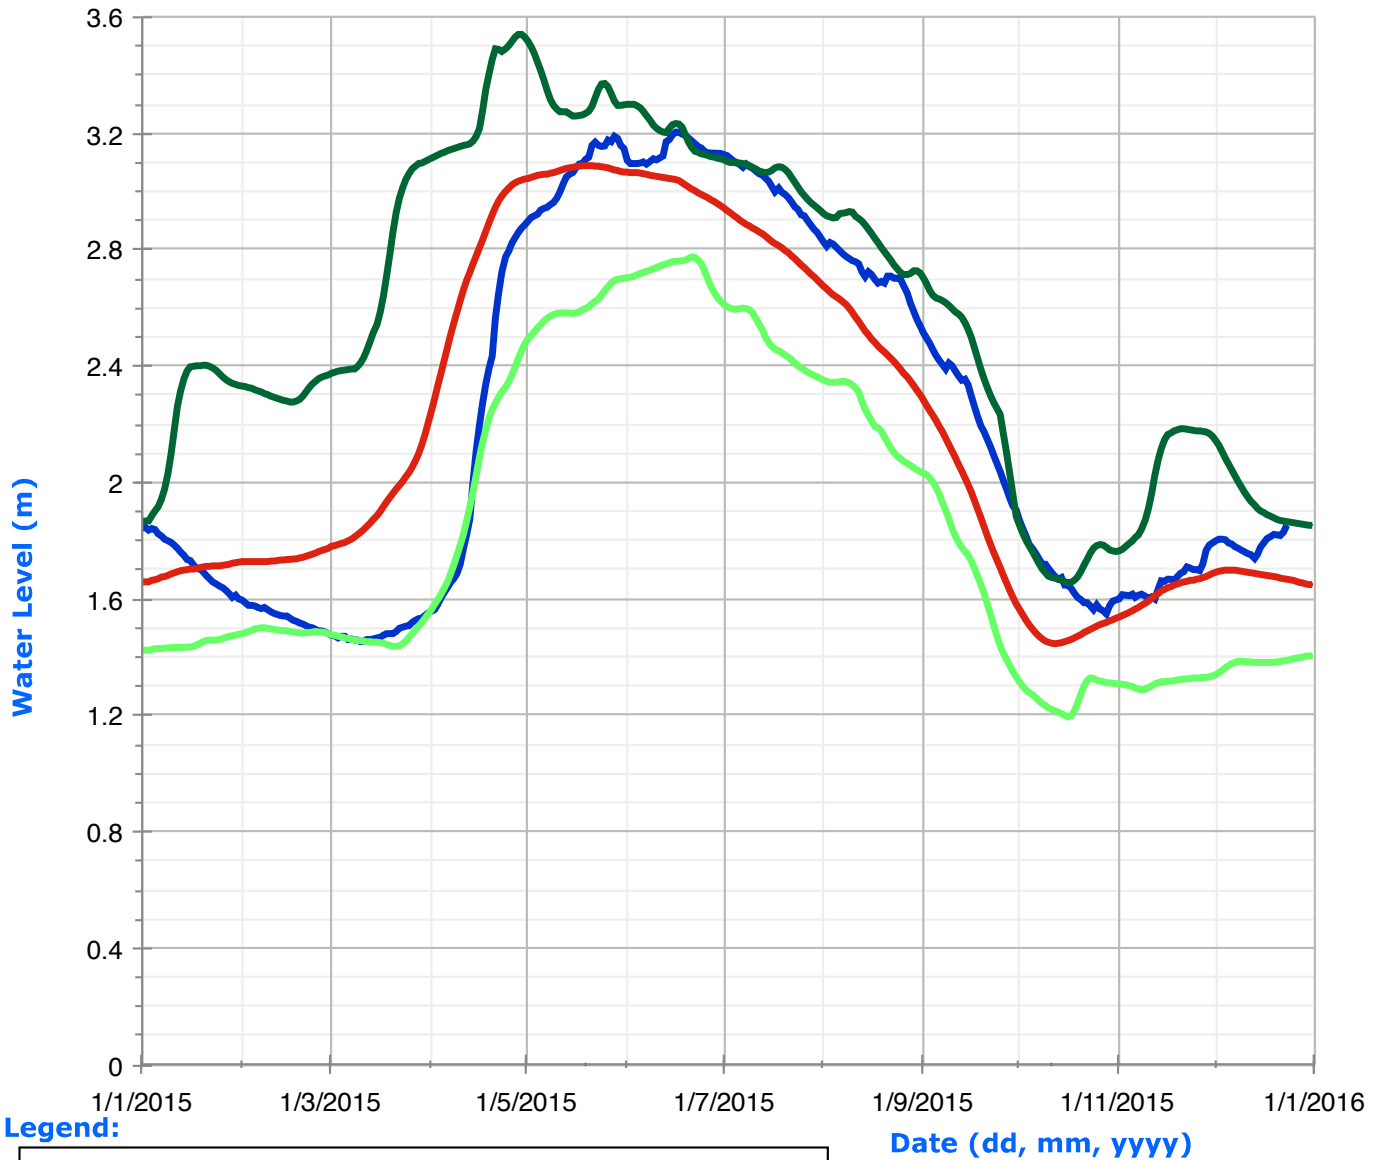

Sherborne Lake (Trout Lake) Water Levels

Legend:

Moore Lake Water Levels

Legend:

Gull Lake Water Levels

Legend:

Bob Lake Water Levels

Legend:

Little Bob Lake Water Levels

Legend:

Kushog Lake (Lake St. Nora) Water Levels

Legend:

Halls Lake Water Levels

Legend:

Big Hawk Lake (Little Hawk Lake) Water Levels

Legend:

Nunikani Lake (Crab Lake) Water Levels

Legend:

Red Pine Lake (Paint Lake) Water Levels

Legend:

Twelve Mile Lake (Boshkung Lake) Water Levels

Legend:

Date (dd, mm, yyyy)

Kennisis Lake (Little Kennisis Lake) Water Levels

Legend:

Horseshoe Lake (Mountain Lake) Water Levels

Legend:

- Historic High Water Levels
- Historic Low Water Levels
- Average Water Levels
- Daily Water Levels

Date (dd, mm, yyyy)

Redstone Lake Water Levels