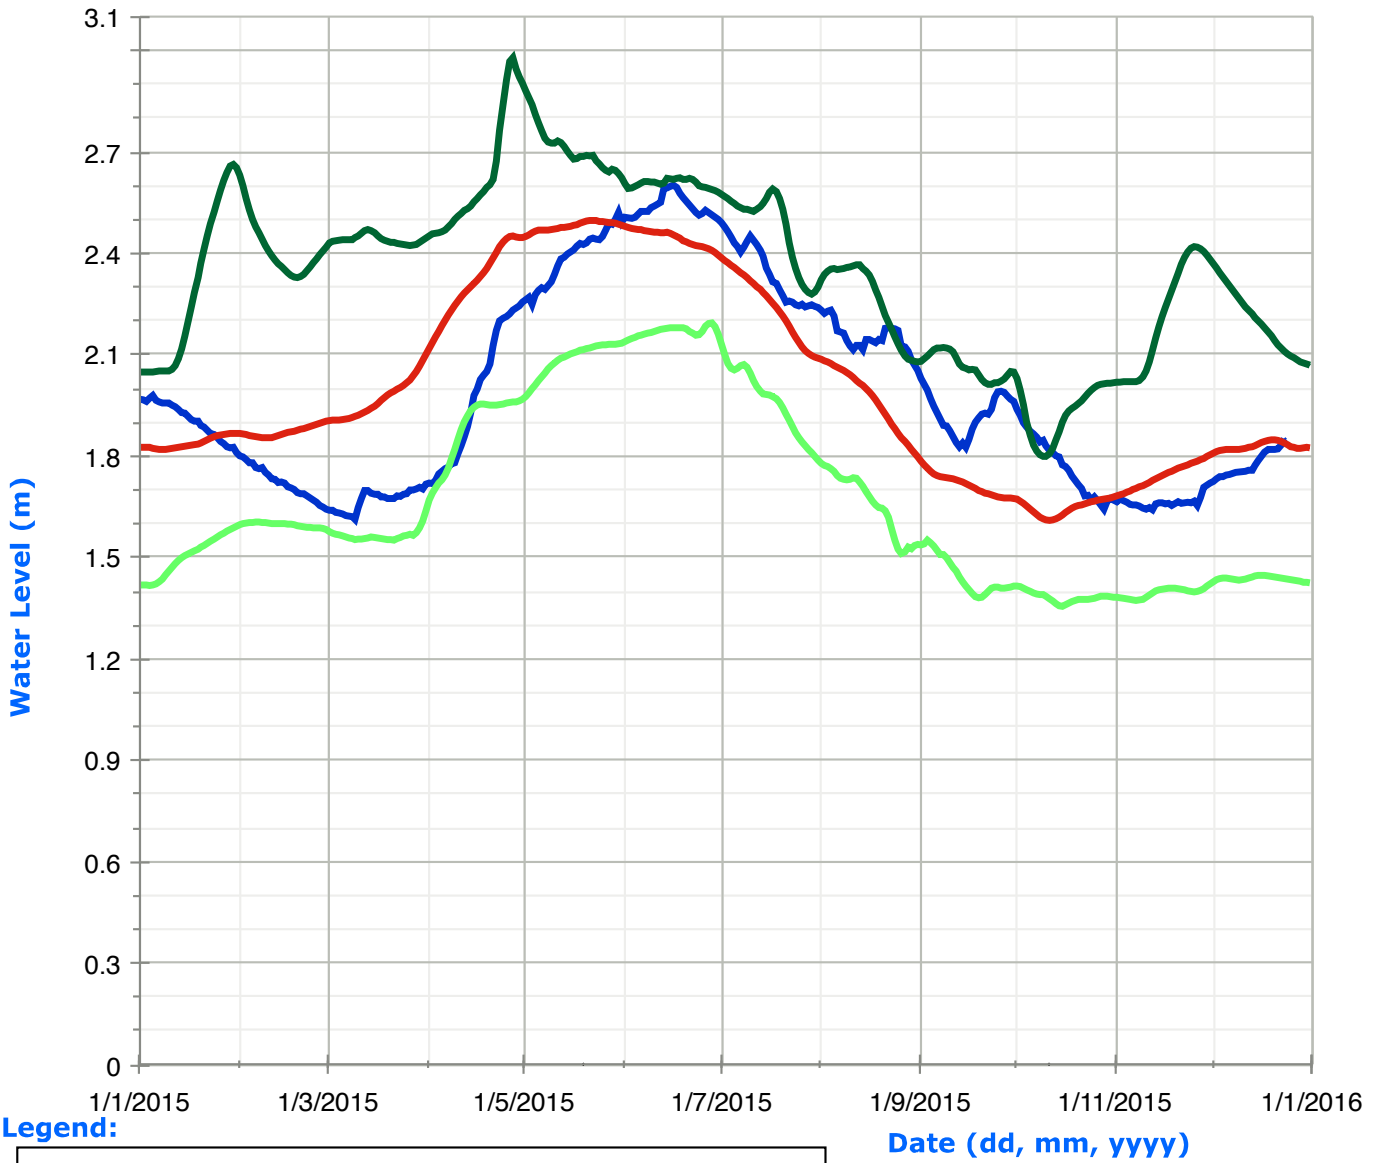

Sherborne Lake (Trout Lake) Water Levels

Legend:

Moore Lake Water Levels

Legend:

Gull Lake Water Levels

Legend:

Bob Lake Water Levels

Legend:

Little Bob Lake Water Levels

Legend:

Kushog Lake (Lake St. Nora) Water Levels

Legend:

Halls Lake Water Levels

Legend:

Big Hawk Lake (Little Hawk Lake) Water Levels

Legend:

Nunikani Lake (Crab Lake) Water Levels

Legend:

Red Pine Lake (Paint Lake) Water Levels

Legend:

Twelve Mile Lake (Boshkung Lake) Water Levels

Legend:

Date (dd, mm, yyyy)

Kennisis Lake (Little Kennisis Lake) Water Levels

Legend:

Horseshoe Lake (Mountain Lake) Water Levels

Legend:

- Historic High Water Levels
- Historic Low Water Levels
- Average Water Levels
- Daily Water Levels

Date (dd, mm, yyyy)

Redstone Lake Water Levels