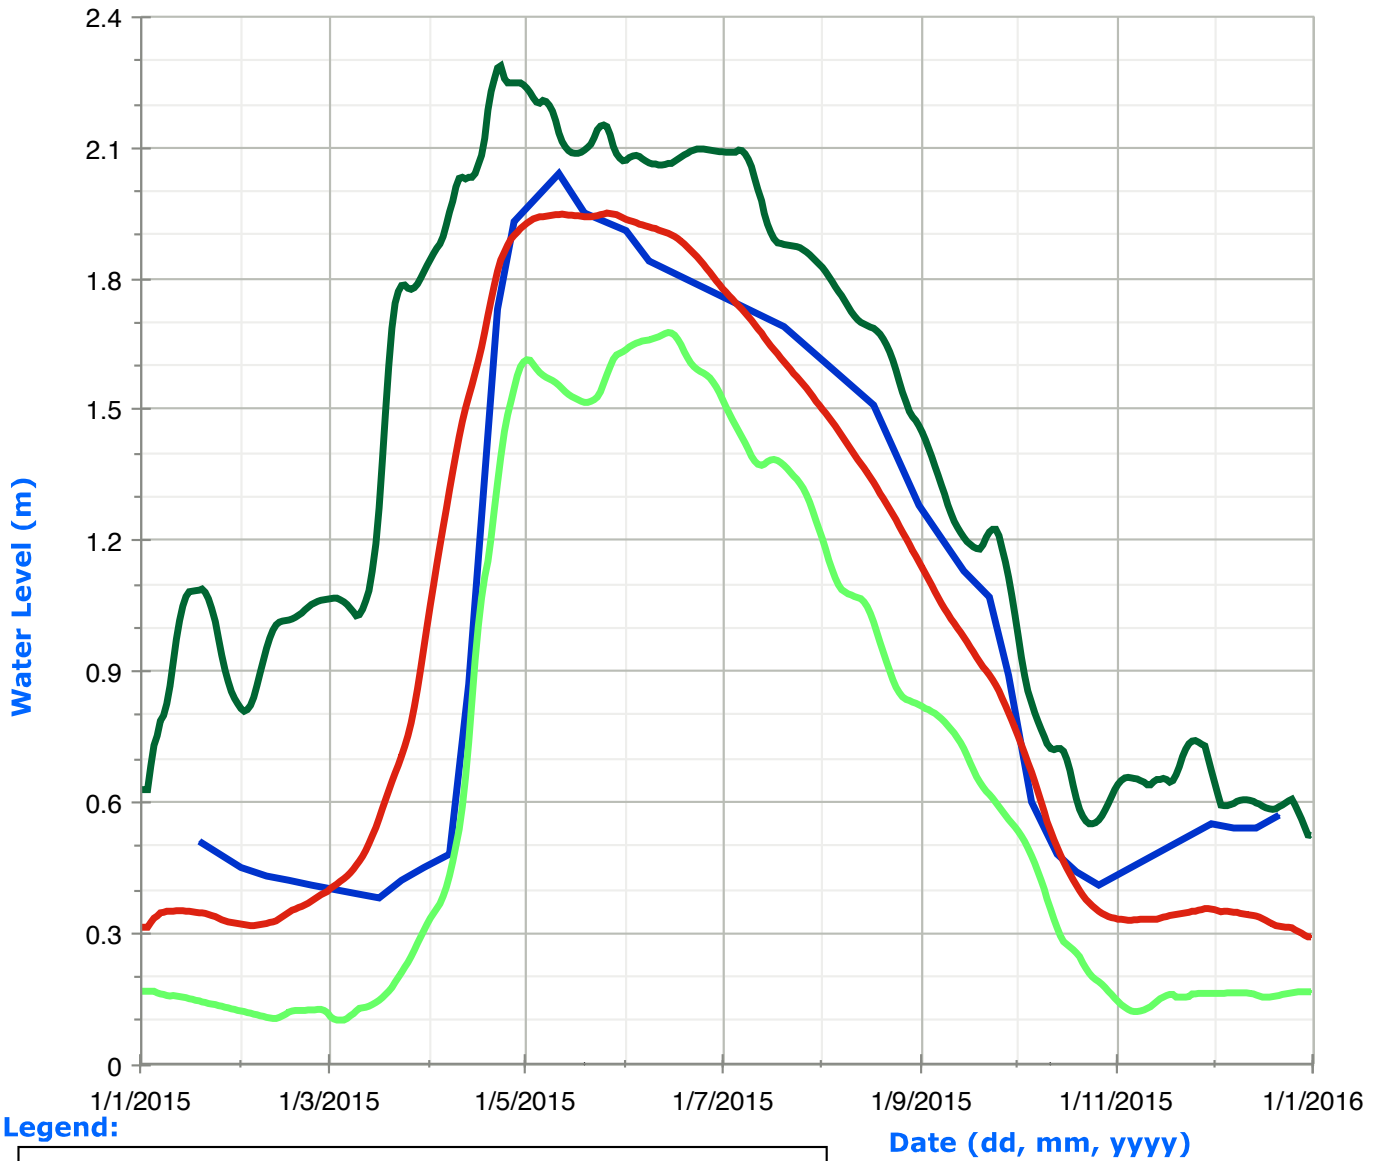

Sherborne Lake (Trout Lake) Water Levels

Legend:

Moore Lake Water Levels

Legend:

Gull Lake Water Levels

Legend:

Bob Lake Water Levels

Legend:

Nunikani Lake (Crab Lake) Water Levels

Legend:

Red Pine Lake (Paint Lake) Water Levels

Legend:

Twelve Mile Lake (Boshkung Lake) Water Levels

Legend:

Date (dd, mm, yyyy)

Kennisis Lake (Little Kennisis Lake) Water Levels

Legend:

Horseshoe Lake (Mountain Lake) Water Levels

Legend:

- Historic High Water Levels
- Historic Low Water Levels
- Average Water Levels
- Daily Water Levels

Date (dd, mm, yyyy)

Redstone Lake Water Levels

Legend:

Eagle Lake (Moose Lake) Water Levels

Legend:

Oblong Lake (Haliburton Lake) Water Levels

Legend:

Percy Lake Water Levels

Legend: