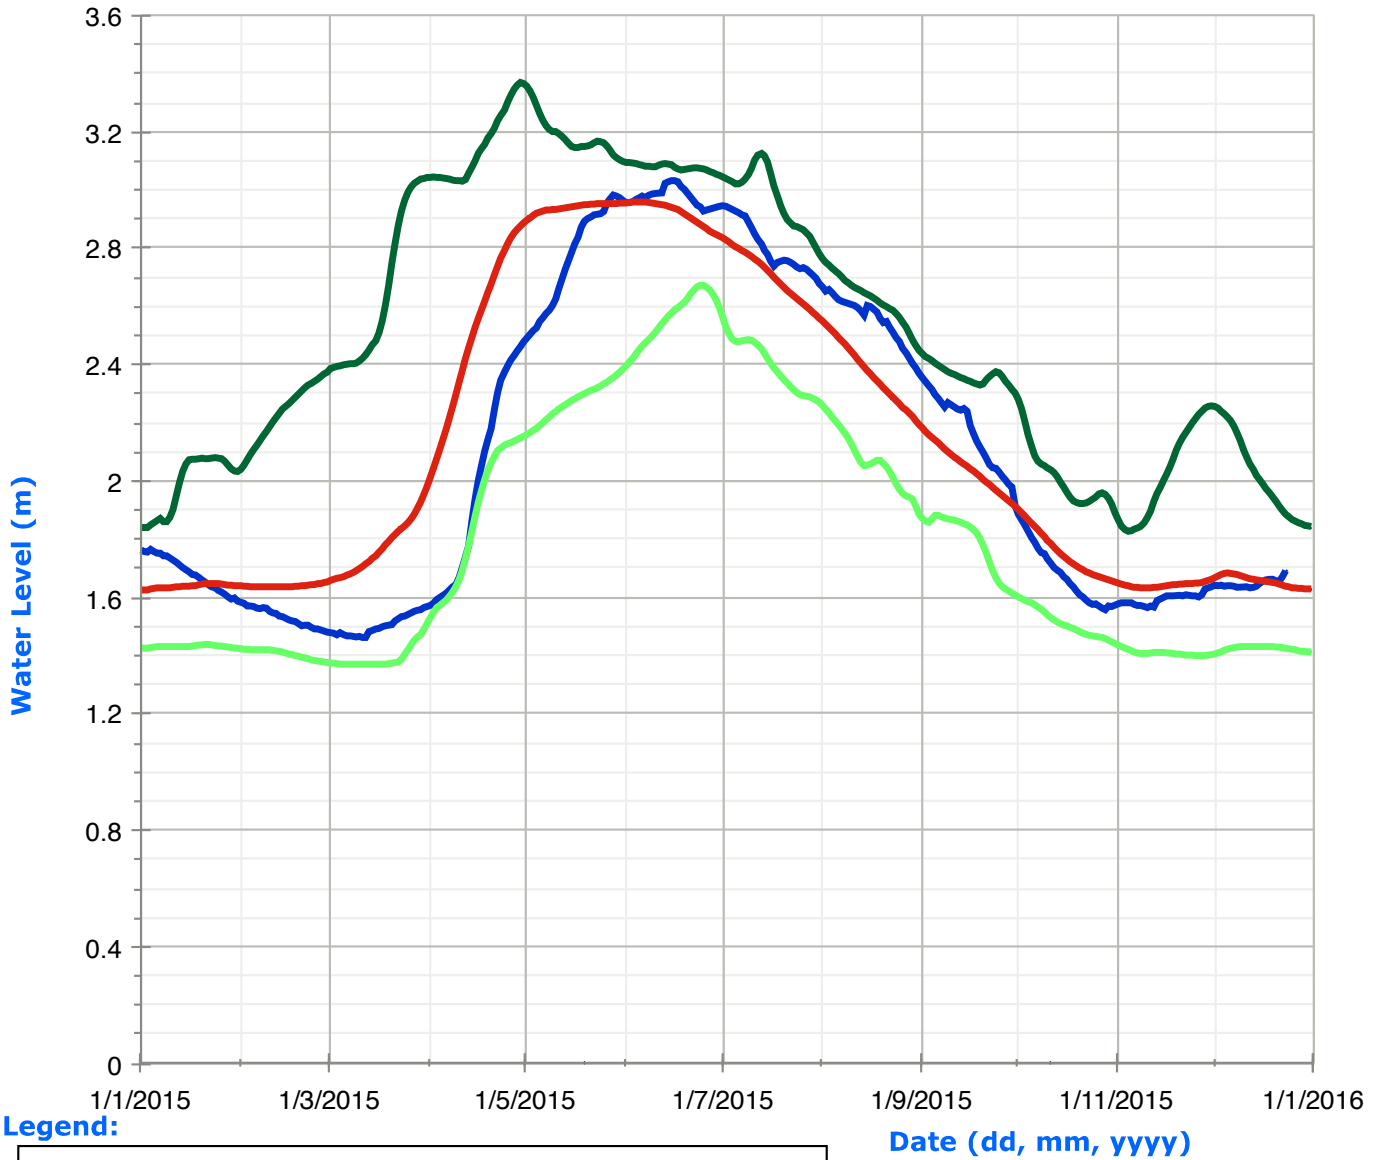

Sherborne Lake (Trout Lake) Water Levels

Legend:

Moore Lake Water Levels

Legend:

Gull Lake Water Levels

Legend:

Bob Lake Water Levels

Legend:

Nunikani Lake (Crab Lake) Water Levels

Legend:

Red Pine Lake (Paint Lake) Water Levels

Legend:

Twelve Mile Lake (Boshkung Lake) Water Levels

Legend:

Date (dd, mm, yyyy)

Kennisis Lake (Little Kennisis Lake) Water Levels

Legend:

Horseshoe Lake (Mountain Lake) Water Levels

Legend:

- Historic High Water Levels
- Historic Low Water Levels
- Average Water Levels
- Daily Water Levels

Date (dd, mm, yyyy)

Redstone Lake Water Levels

Legend:

Eagle Lake (Moose Lake) Water Levels

Legend:

Oblong Lake (Haliburton Lake) Water Levels

Legend:

Percy Lake Water Levels

Legend: