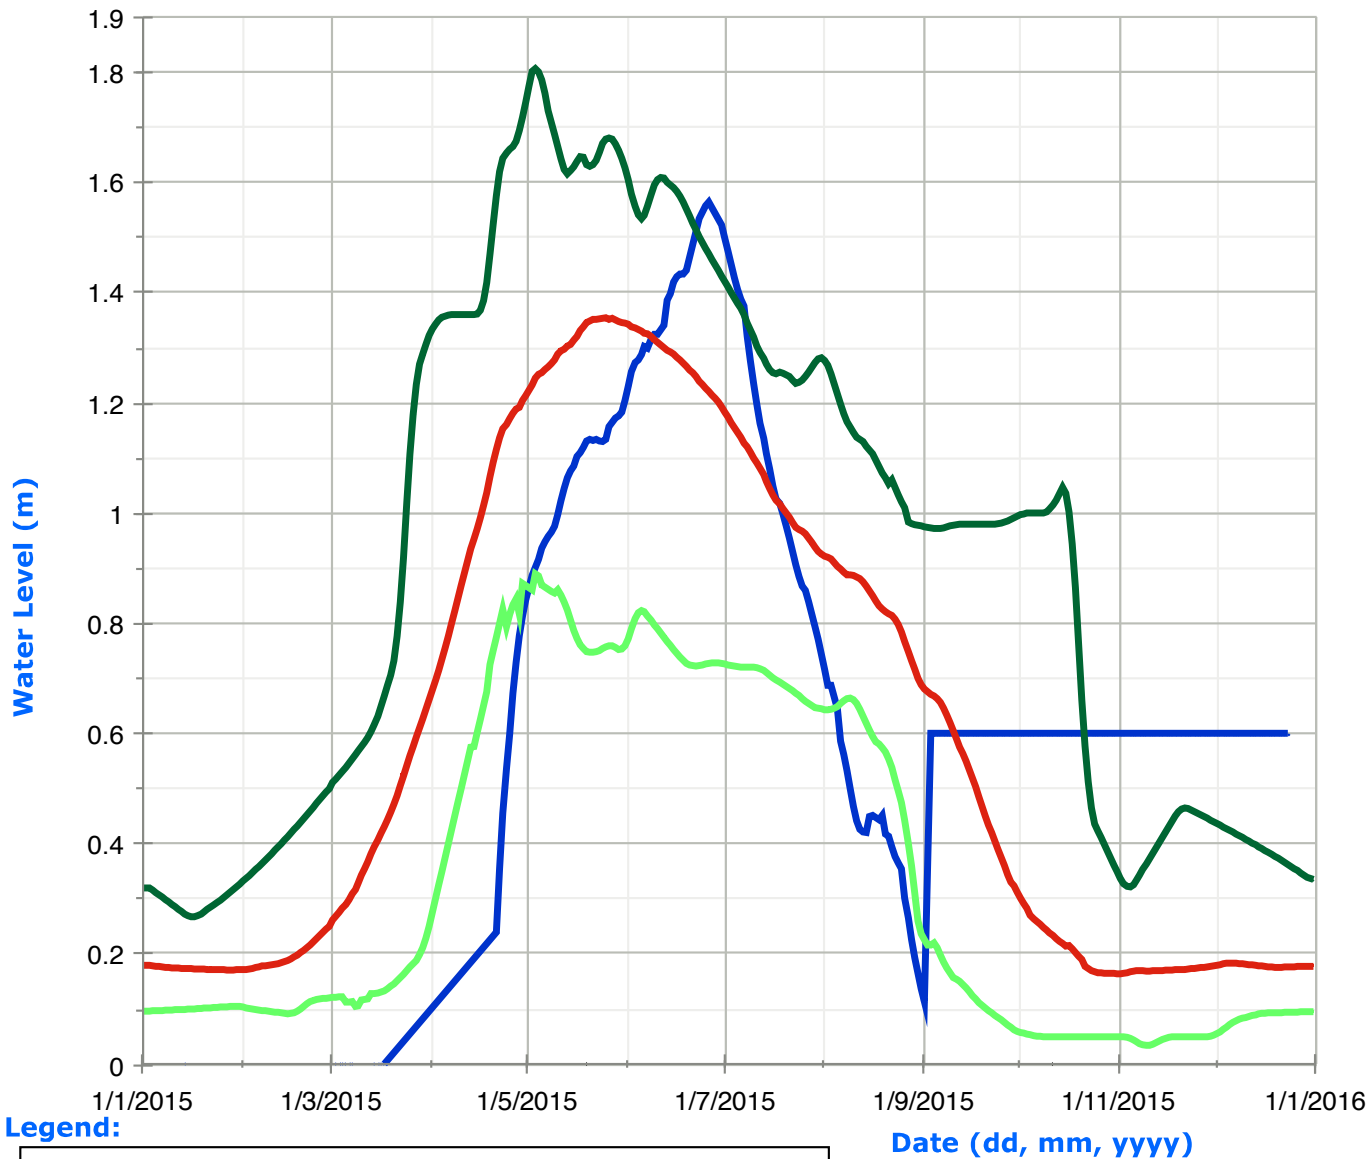

Sherborne Lake (Trout Lake) Water Levels

Legend:

Moore Lake Water Levels

Legend:

Gull Lake Water Levels

Legend:

Bob Lake Water Levels

Legend:

Little Bob Lake Water Levels

Legend:

Kushog Lake (Lake St. Nora) Water Levels

Legend:

Halls Lake Water Levels

Legend:

Big Hawk Lake (Little Hawk Lake) Water Levels

Legend:

Nunikani Lake (Crab Lake) Water Levels

Legend:

Red Pine Lake (Paint Lake) Water Levels

Legend:

Twelve Mile Lake (Boshkung Lake) Water Levels

Legend:

Date (dd, mm, yyyy)

Kennisis Lake (Little Kennisis Lake) Water Levels

Legend:

Horseshoe Lake (Mountain Lake) Water Levels

Legend:

- Historic High Water Levels
- Historic Low Water Levels
- Average Water Levels
- Daily Water Levels

Date (dd, mm, yyyy)

Redstone Lake Water Levels