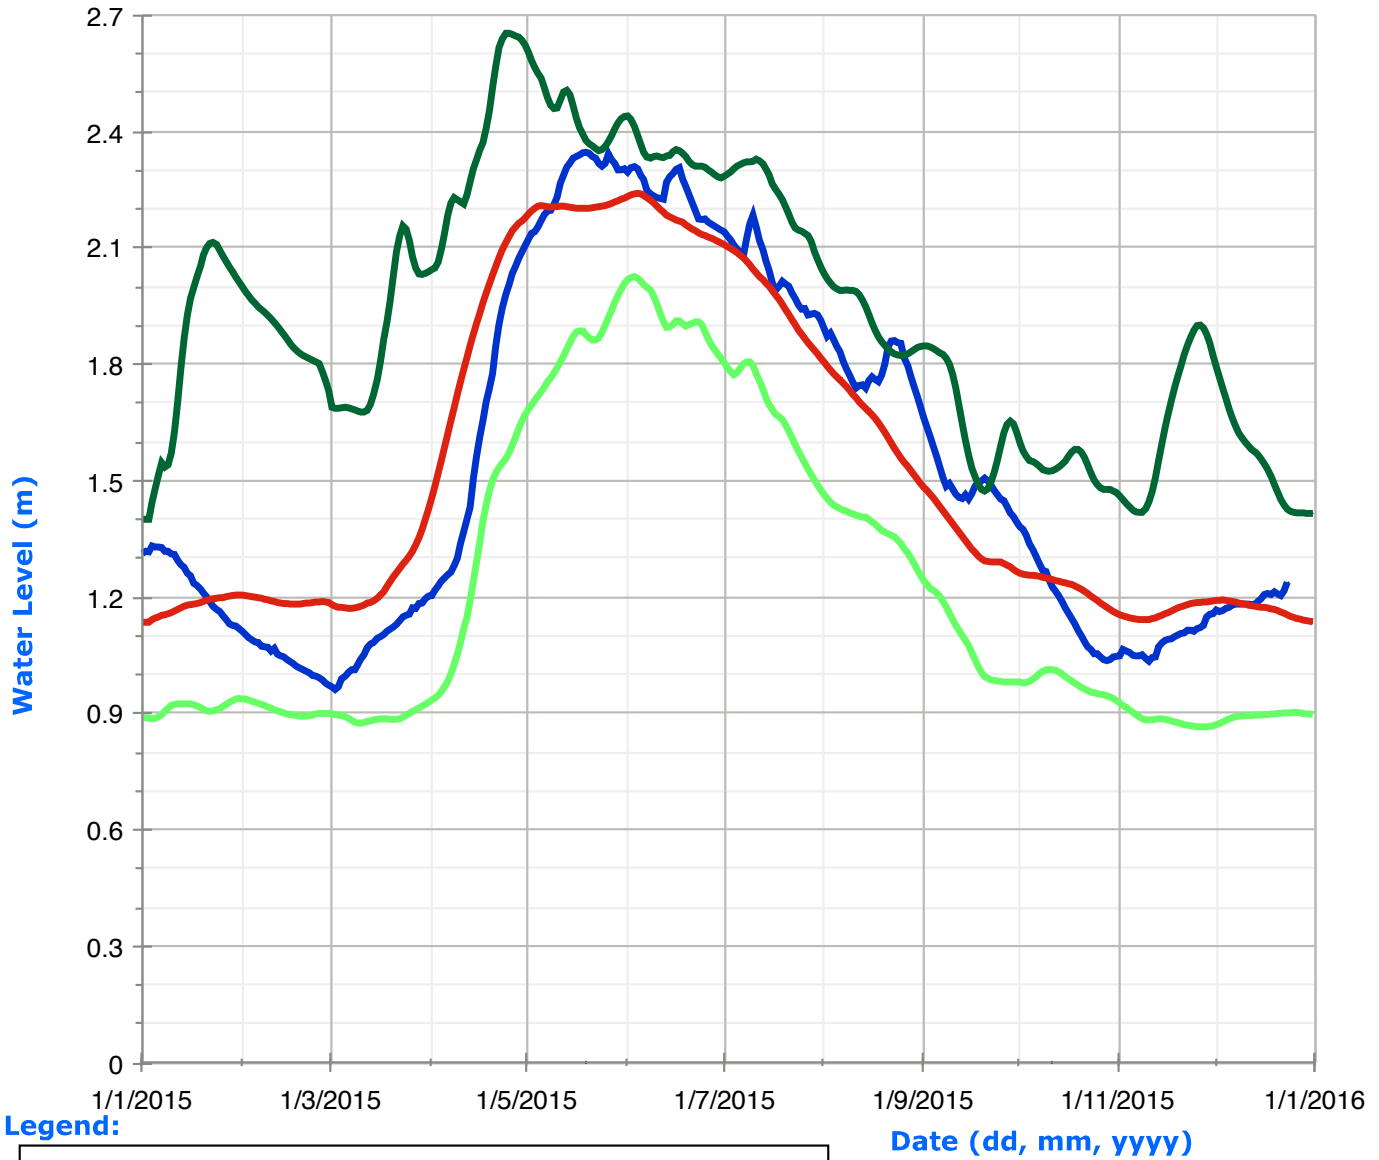

Sherborne Lake (Trout Lake) Water Levels

Legend:

Moore Lake Water Levels

Legend:

Gull Lake Water Levels

Legend:

Bob Lake Water Levels

Legend:

Nunikani Lake (Crab Lake) Water Levels

Legend:

Red Pine Lake (Paint Lake) Water Levels

Legend:

Twelve Mile Lake (Boshkung Lake) Water Levels

Legend:

Date (dd, mm, yyyy)

Kennisis Lake (Little Kennisis Lake) Water Levels

Legend:

Horseshoe Lake (Mountain Lake) Water Levels

Legend:

- Historic High Water Levels
- Historic Low Water Levels
- Average Water Levels
- Daily Water Levels

Date (dd, mm, yyyy)

Redstone Lake Water Levels

Legend:

Eagle Lake (Moose Lake) Water Levels

Legend:

Oblong Lake (Haliburton Lake) Water Levels

Legend:

Percy Lake Water Levels

Legend: