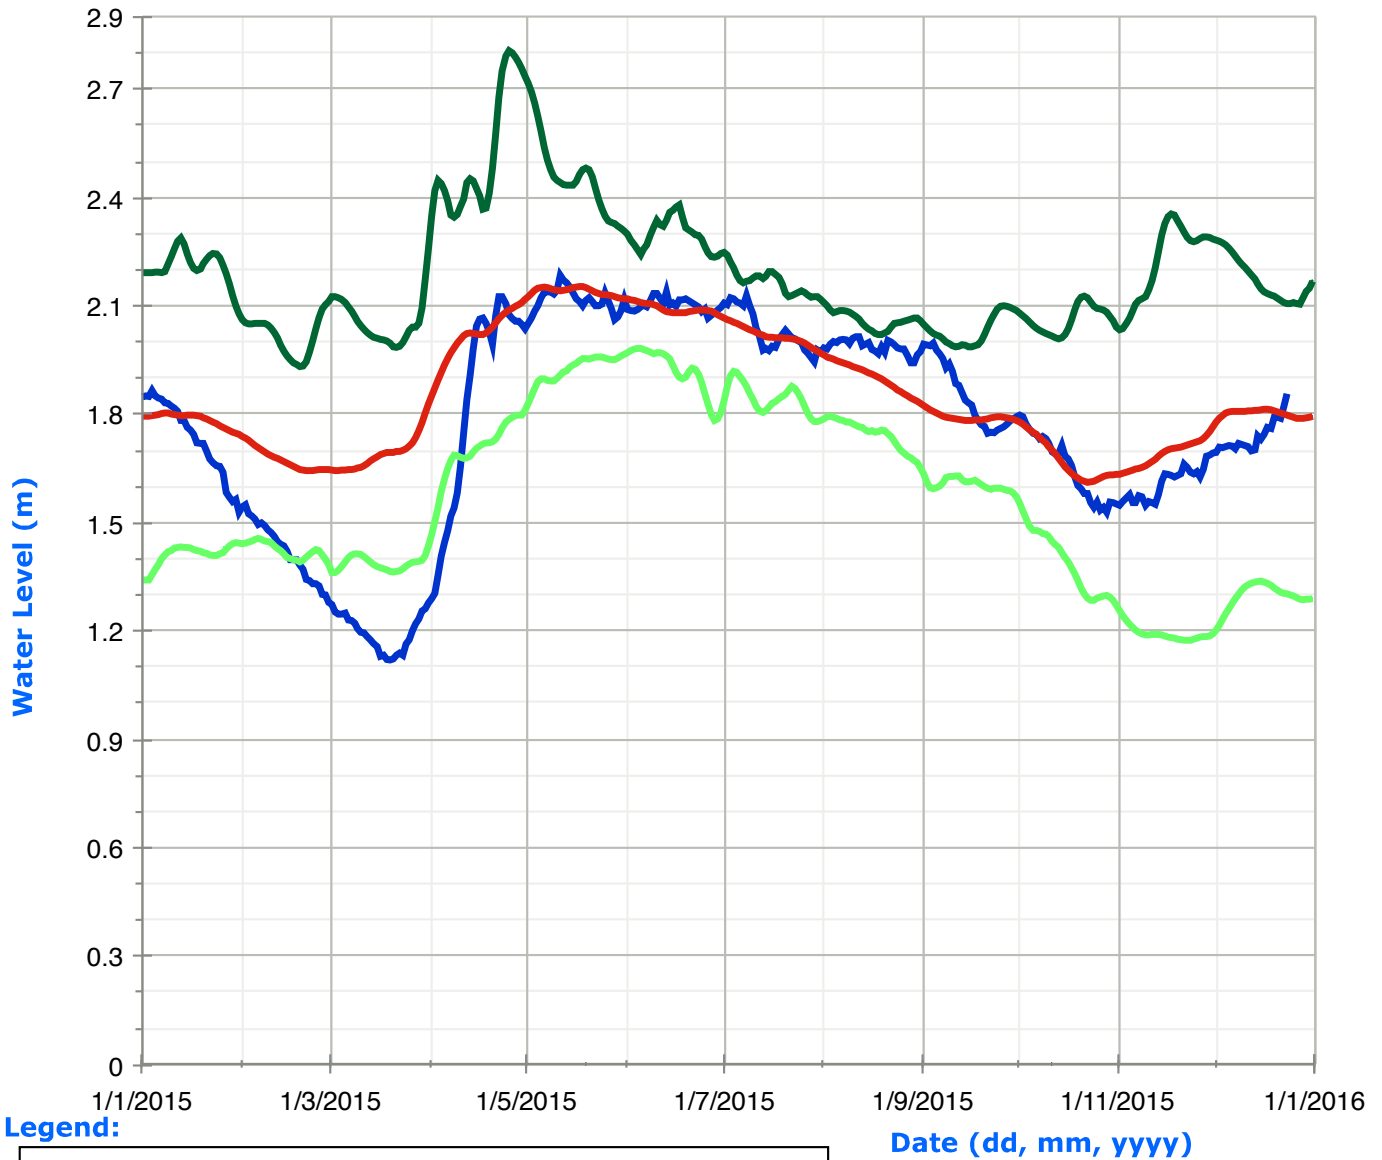

Sherborne Lake (Trout Lake) Water Levels

Legend:

Moore Lake Water Levels

Legend:

Gull Lake Water Levels

Legend:

Bob Lake Water Levels

Legend:

Little Bob Lake Water Levels

Legend:

Kushog Lake (Lake St. Nora) Water Levels

Legend:

Halls Lake Water Levels

Legend:

Big Hawk Lake (Little Hawk Lake) Water Levels

Legend:

Nunikani Lake (Crab Lake) Water Levels

Legend:

Red Pine Lake (Paint Lake) Water Levels

Legend:

Twelve Mile Lake (Boshkung Lake) Water Levels

Legend:

Date (dd, mm, yyyy)

Kennisis Lake (Little Kennisis Lake) Water Levels

Legend:

Horseshoe Lake (Mountain Lake) Water Levels

Legend:

- Historic High Water Levels
- Historic Low Water Levels
- Average Water Levels
- Daily Water Levels

Date (dd, mm, yyyy)

Redstone Lake Water Levels