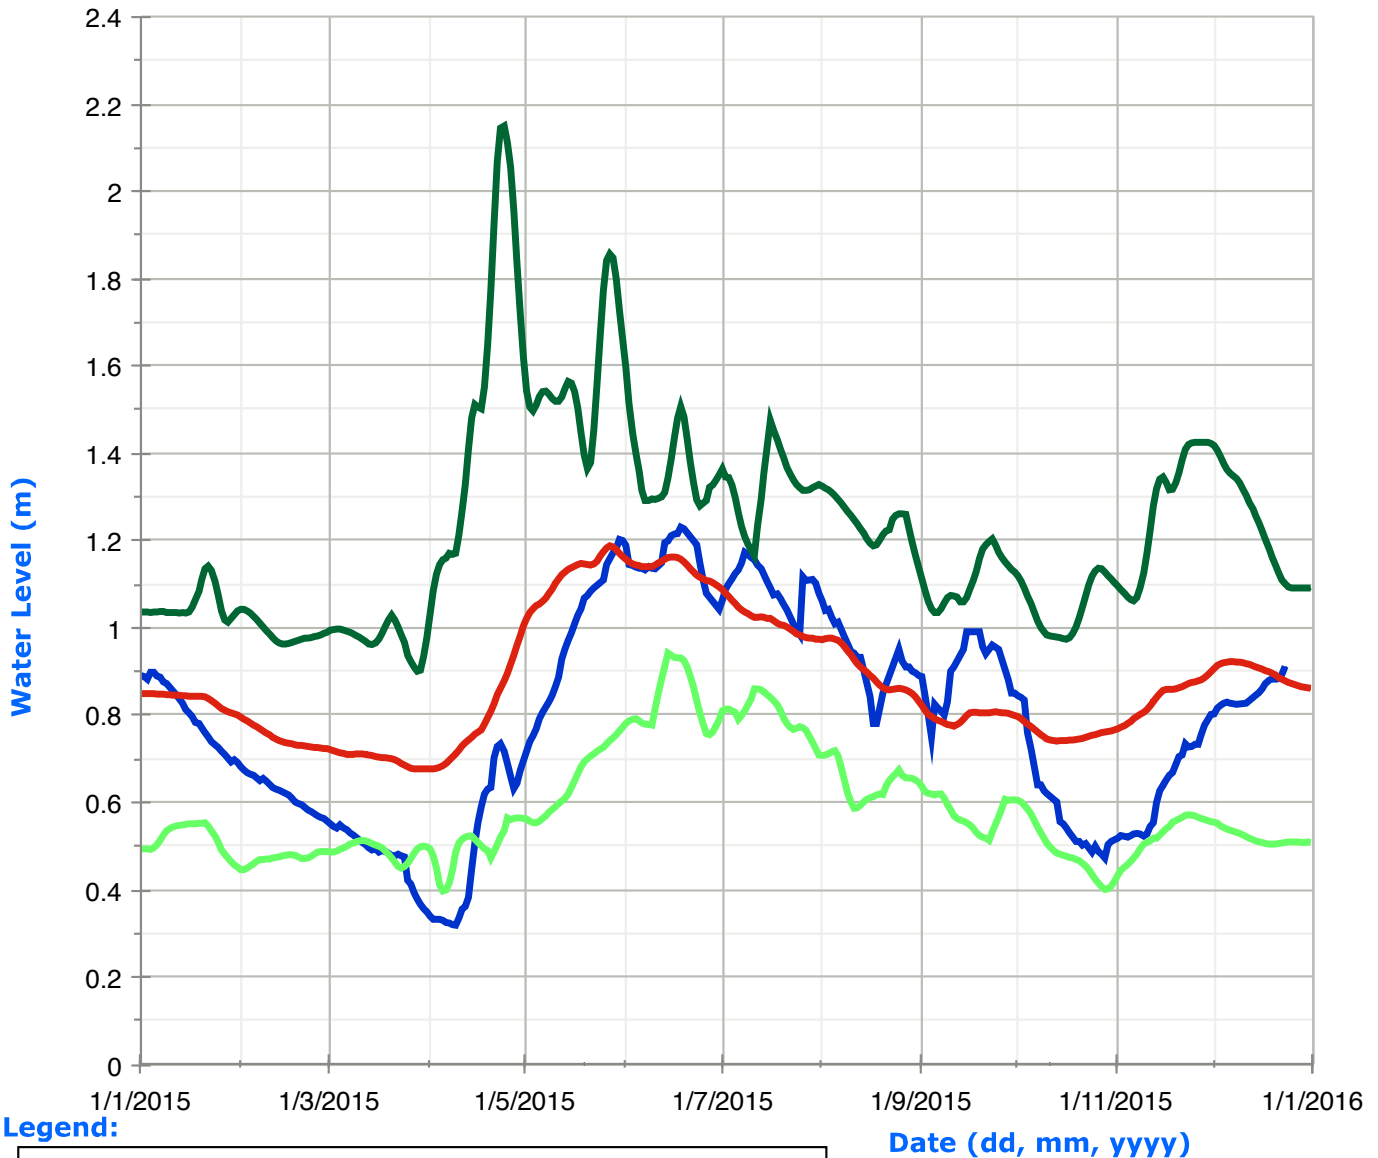

Sherborne Lake (Trout Lake) Water Levels

Legend:

Moore Lake Water Levels

Legend:

Gull Lake Water Levels

Legend:

Bob Lake Water Levels

Legend:

Little Bob Lake Water Levels

Legend:

Kushog Lake (Lake St. Nora) Water Levels

Legend:

Halls Lake Water Levels

Legend:

Big Hawk Lake (Little Hawk Lake) Water Levels

Legend:

Nunikani Lake (Crab Lake) Water Levels

Legend:

Red Pine Lake (Paint Lake) Water Levels

Legend:

Twelve Mile Lake (Boshkung Lake) Water Levels

Legend:

Date (dd, mm, yyyy)

Kennisis Lake (Little Kennisis Lake) Water Levels

Legend:

Horseshoe Lake (Mountain Lake) Water Levels

Legend:

- Historic High Water Levels
- Historic Low Water Levels
- Average Water Levels
- Daily Water Levels

Date (dd, mm, yyyy)

Redstone Lake Water Levels