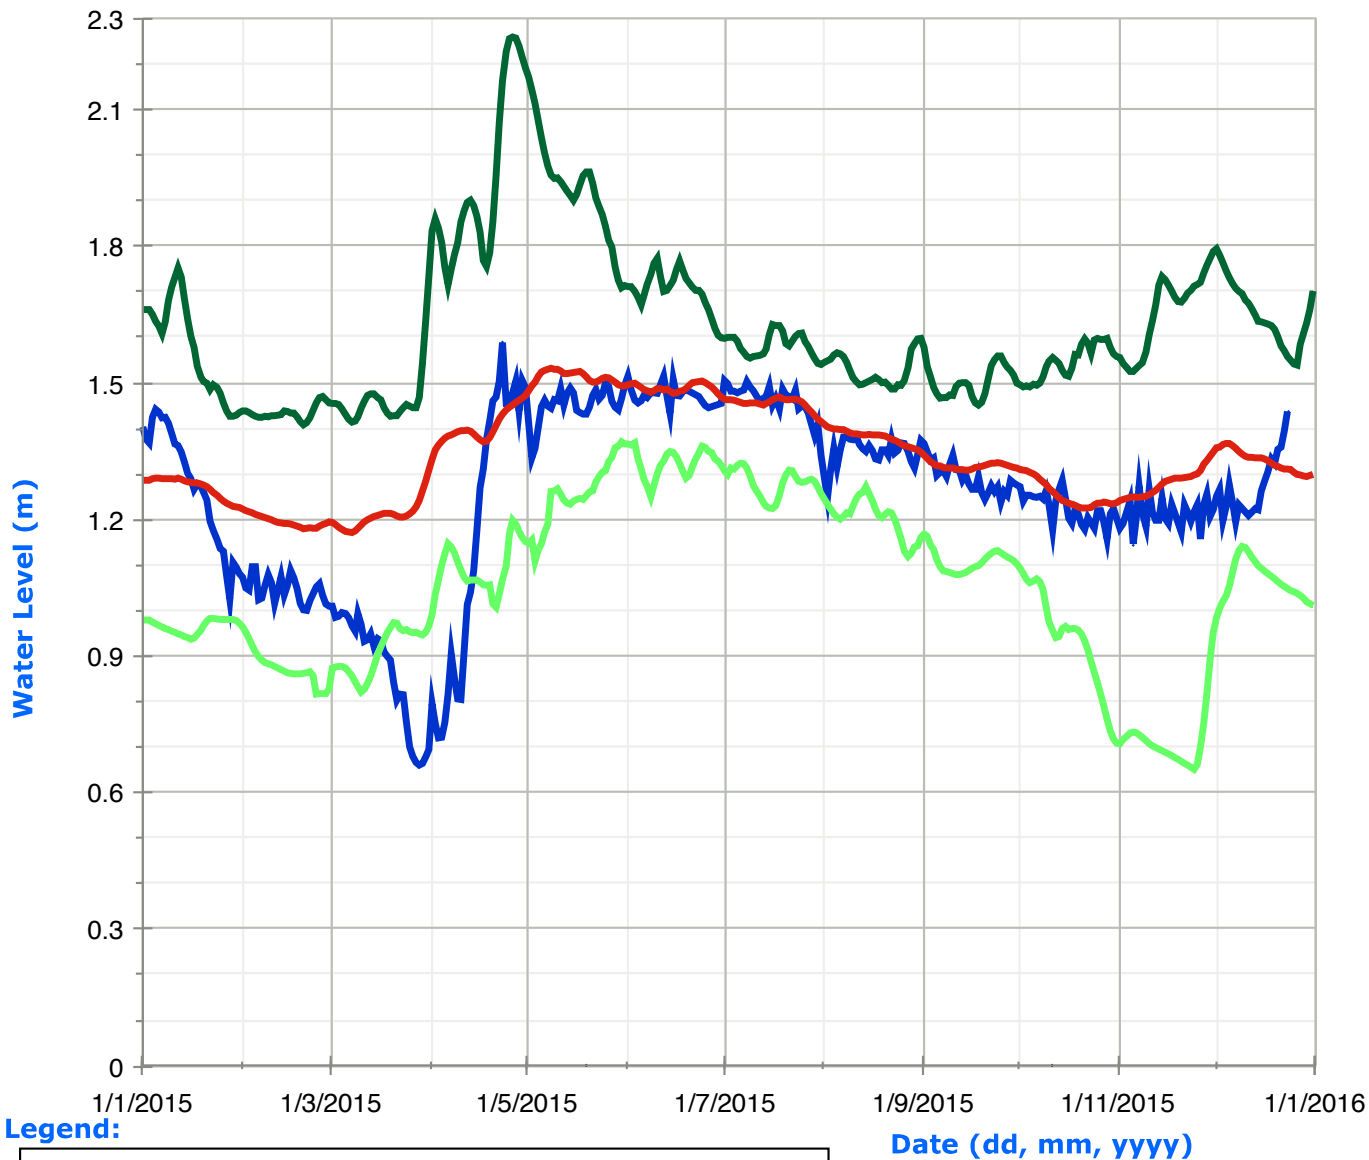

Sherborne Lake (Trout Lake) Water Levels

Legend:

Moore Lake Water Levels

Legend:

Gull Lake Water Levels

Legend:

Bob Lake Water Levels

Legend:

Little Bob Lake Water Levels

Legend:

Kushog Lake (Lake St. Nora) Water Levels

Legend:

Halls Lake Water Levels

Legend:

Big Hawk Lake (Little Hawk Lake) Water Levels

Legend:

Nunikani Lake (Crab Lake) Water Levels

Legend:

Red Pine Lake (Paint Lake) Water Levels

Legend:

Twelve Mile Lake (Boshkung Lake) Water Levels

Legend:

Date (dd, mm, yyyy)

Kennisis Lake (Little Kennisis Lake) Water Levels

Legend:

Horseshoe Lake (Mountain Lake) Water Levels

Legend:

- Historic High Water Levels
- Historic Low Water Levels
- Average Water Levels
- Daily Water Levels

Date (dd, mm, yyyy)

Redstone Lake Water Levels