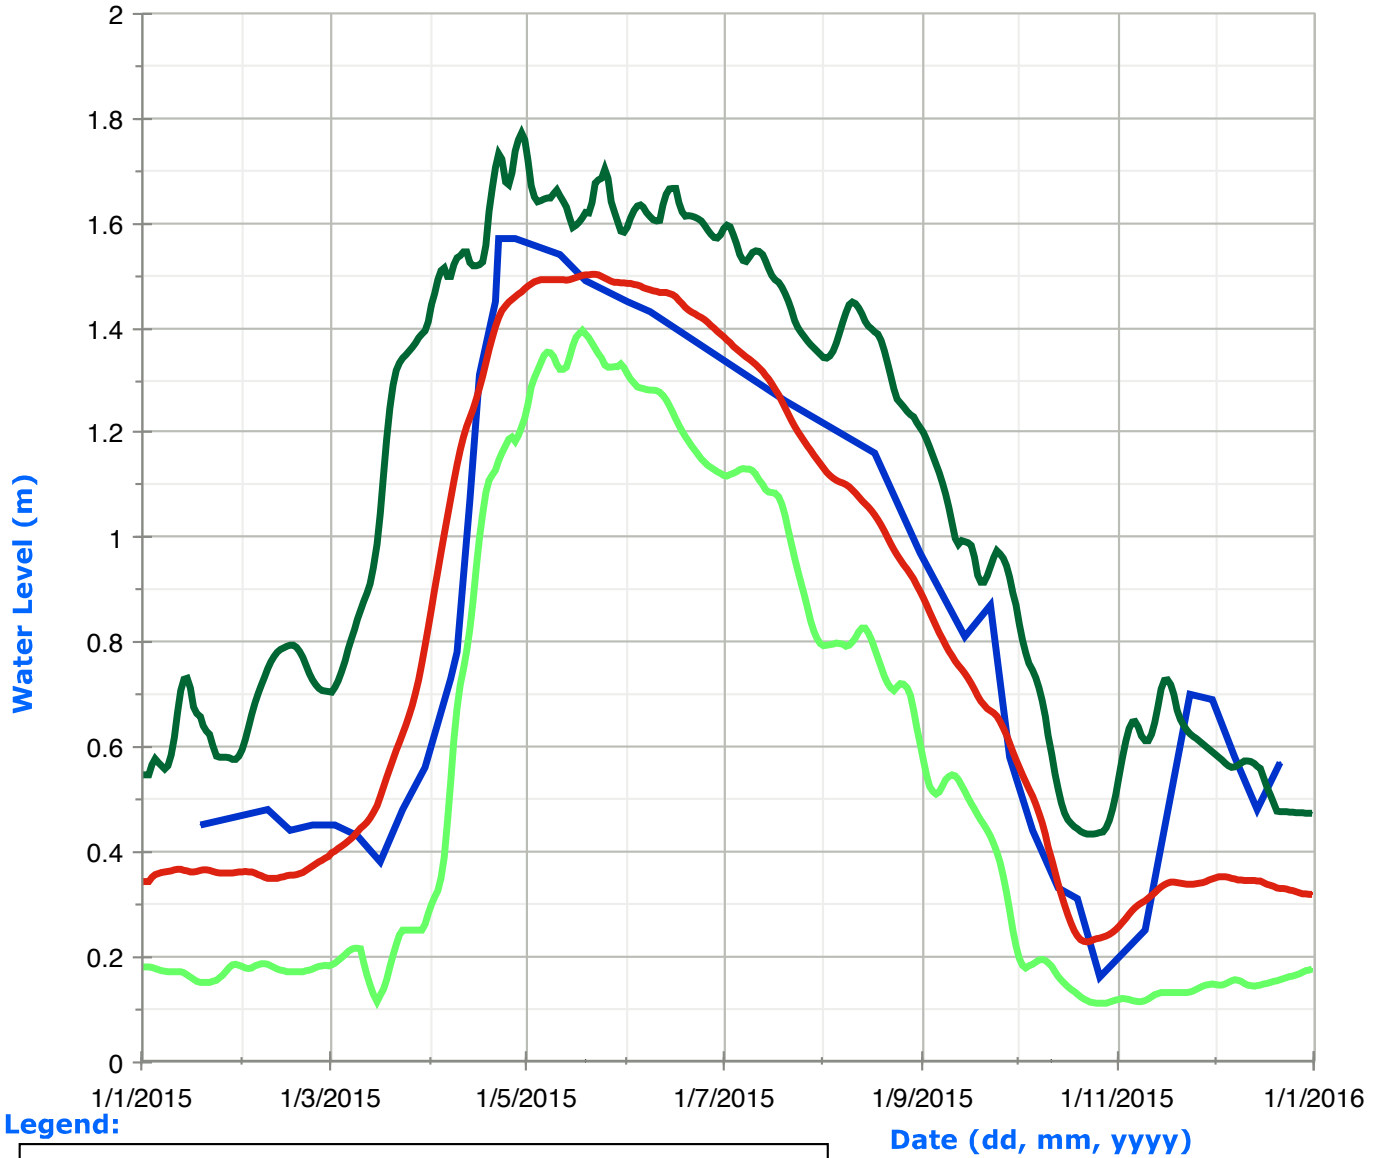

Sherborne Lake (Trout Lake) Water Levels

Legend:

Moore Lake Water Levels

Legend:

Gull Lake Water Levels

Legend:

Bob Lake Water Levels

Legend:

Little Bob Lake Water Levels

Legend:

Kushog Lake (Lake St. Nora) Water Levels

Legend:

Halls Lake Water Levels

Legend:

Big Hawk Lake (Little Hawk Lake) Water Levels

Legend:

Nunikani Lake (Crab Lake) Water Levels

Legend:

Red Pine Lake (Paint Lake) Water Levels

Legend:

Twelve Mile Lake (Boshkung Lake) Water Levels

Legend:

Date (dd, mm, yyyy)

Kennisis Lake (Little Kennisis Lake) Water Levels

Legend:

Horseshoe Lake (Mountain Lake) Water Levels

Legend:

- Historic High Water Levels
- Historic Low Water Levels
- Average Water Levels
- Daily Water Levels

Date (dd, mm, yyyy)

Redstone Lake Water Levels