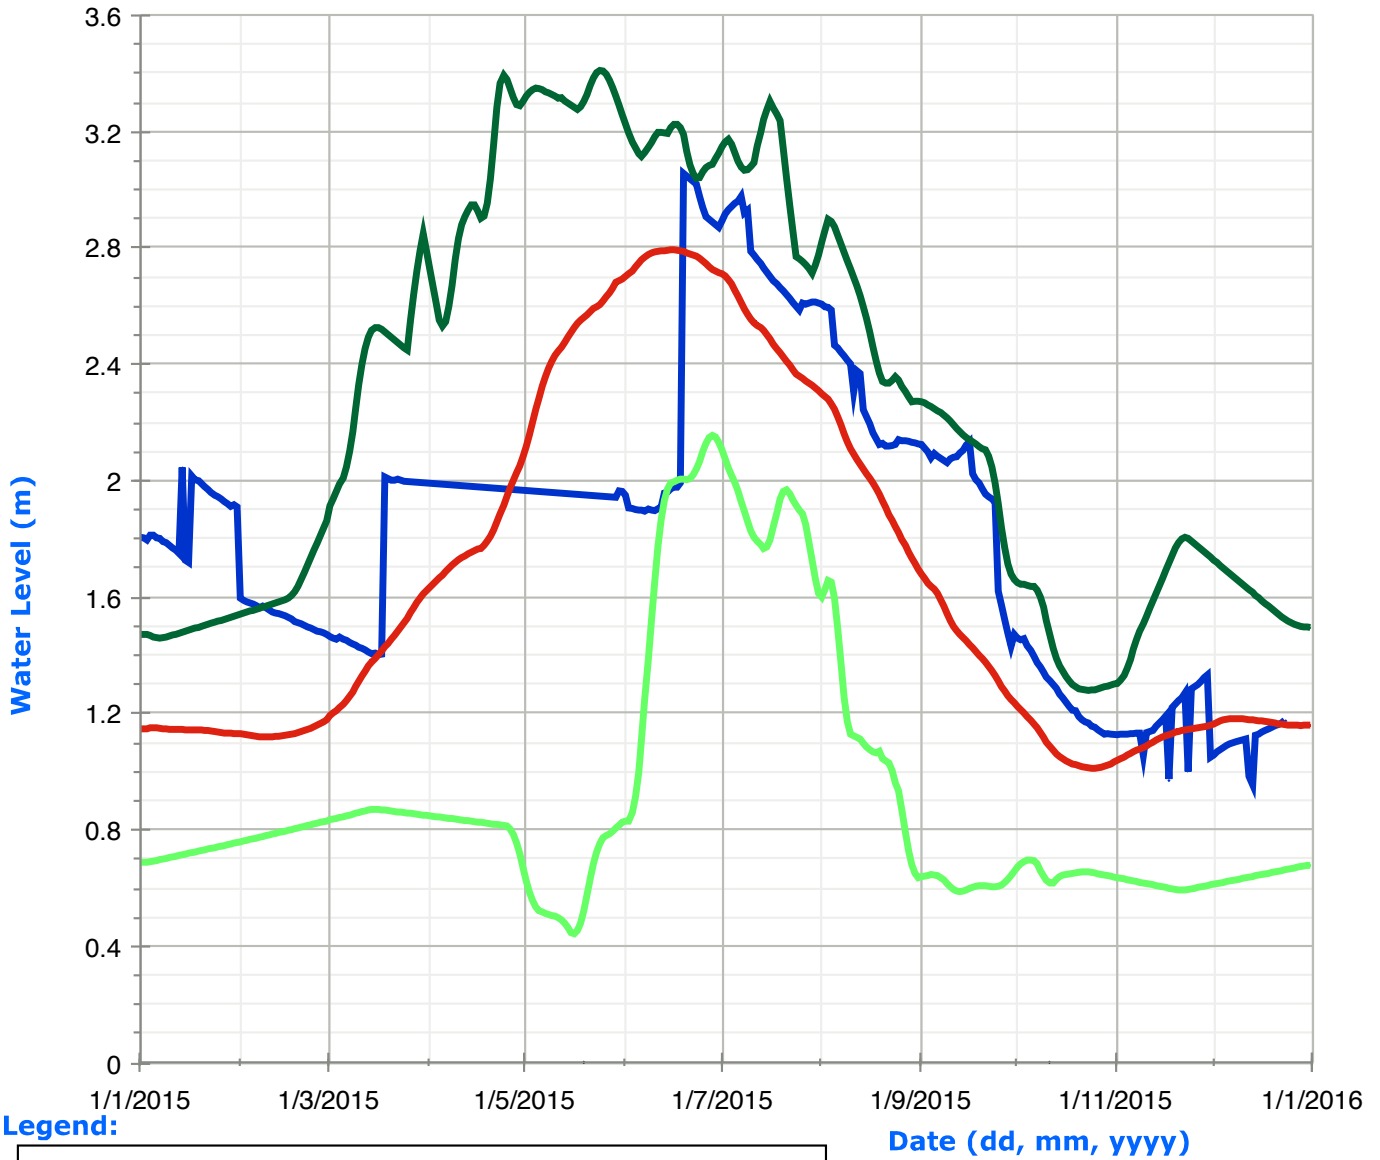

Sherborne Lake (Trout Lake) Water Levels

Legend:

Moore Lake Water Levels

Legend:

Gull Lake Water Levels

Legend:

Bob Lake Water Levels

Legend:

Little Bob Lake Water Levels

Legend:

Kushog Lake (Lake St. Nora) Water Levels

Legend:

Halls Lake Water Levels

Legend:

Big Hawk Lake (Little Hawk Lake) Water Levels

Legend:

Nunikani Lake (Crab Lake) Water Levels

Legend:

Red Pine Lake (Paint Lake) Water Levels

Legend:

Twelve Mile Lake (Boshkung Lake) Water Levels

Legend:

Date (dd, mm, yyyy)

Kennisis Lake (Little Kennisis Lake) Water Levels

Legend:

Horseshoe Lake (Mountain Lake) Water Levels

Legend:

- Historic High Water Levels
- Historic Low Water Levels
- Average Water Levels
- Daily Water Levels

Date (dd, mm, yyyy)

Redstone Lake Water Levels