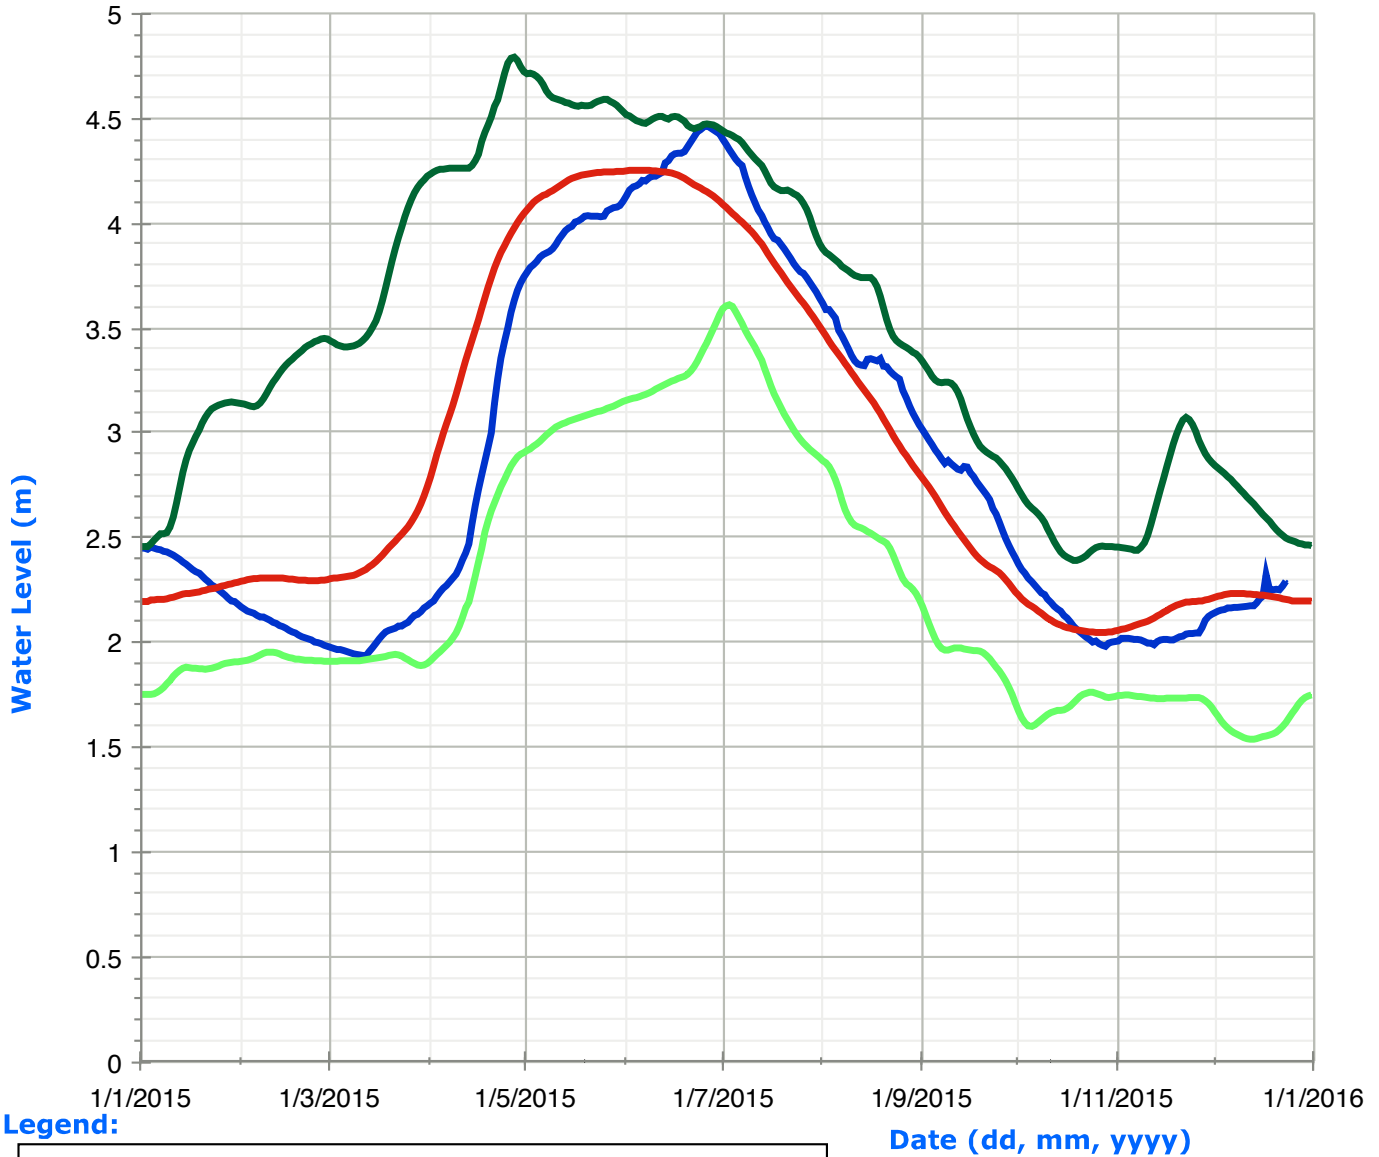

Sherborne Lake (Trout Lake) Water Levels

Legend:

Moore Lake Water Levels

Legend:

Gull Lake Water Levels

Legend:

Bob Lake Water Levels

Legend:

Little Bob Lake Water Levels

Legend:

Kushog Lake (Lake St. Nora) Water Levels

Legend:

Halls Lake Water Levels

Legend:

Big Hawk Lake (Little Hawk Lake) Water Levels

Legend:

Nunikani Lake (Crab Lake) Water Levels

Legend:

Red Pine Lake (Paint Lake) Water Levels

Legend:

Twelve Mile Lake (Boshkung Lake) Water Levels

Legend:

Date (dd, mm, yyyy)

Kennisis Lake (Little Kennisis Lake) Water Levels

Legend:

Horseshoe Lake (Mountain Lake) Water Levels

Legend:

- Historic High Water Levels
- Historic Low Water Levels
- Average Water Levels
- Daily Water Levels

Date (dd, mm, yyyy)

Redstone Lake Water Levels