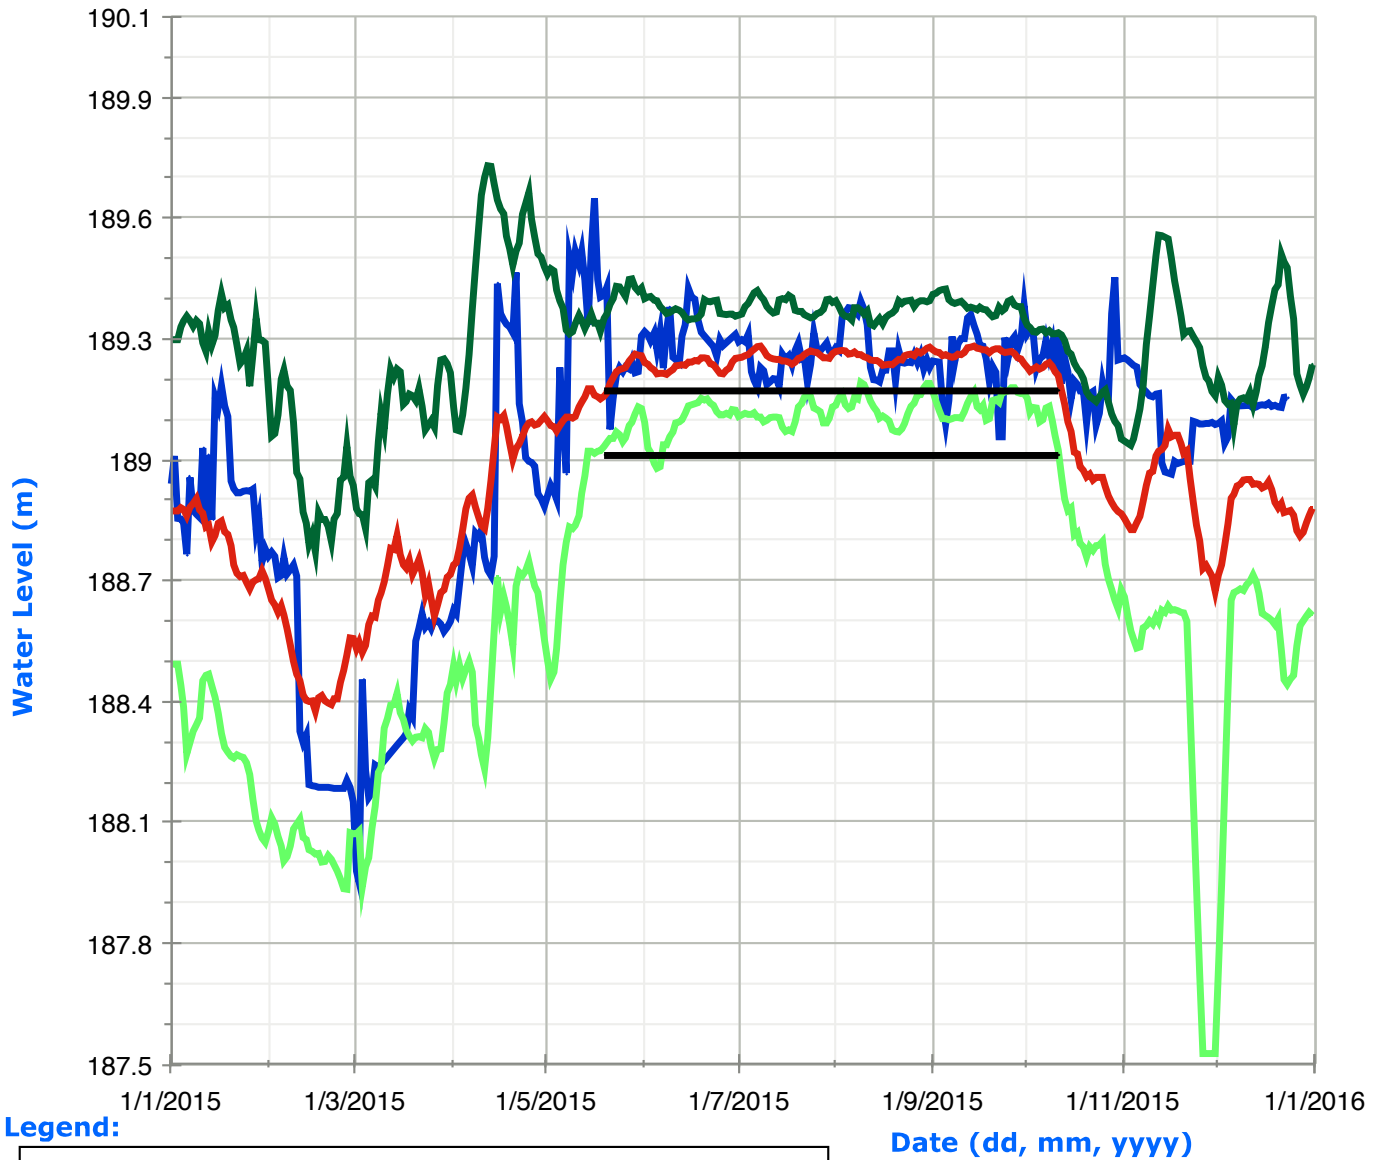

Balsam Lake Water Levels

Legend:

Cameron Lake Water Levels

Legend:

Lake Scugog Water Levels

Legend:

Sturgeon Lake Water Levels

Legend:

Buckhorn Lake Water Levels

Legend:

- | | | | |
|--|-----------------------------------|---|---------------------------|
|  | Historic High Water Levels |  | Daily Water Levels |
|  | Historic Low Water Levels |  | Navigation Range |
|  | Average Water Levels | | |

Lower Buckhorn Lake Water Levels

Legend:

Lovesick Lake Water Levels

Legend:

- █ Historic High Water Levels
- █ Average Water Levels
- █ Daily Water Levels
- Navigation Range
- █ Historic Low Water Levels

Stony Lake Water Levels

Legend:

Lake Katchewanooka Water Levels

Legend:

Little Lake Water Levels

Legend:

Lock 19 Lower Water Levels

Legend: