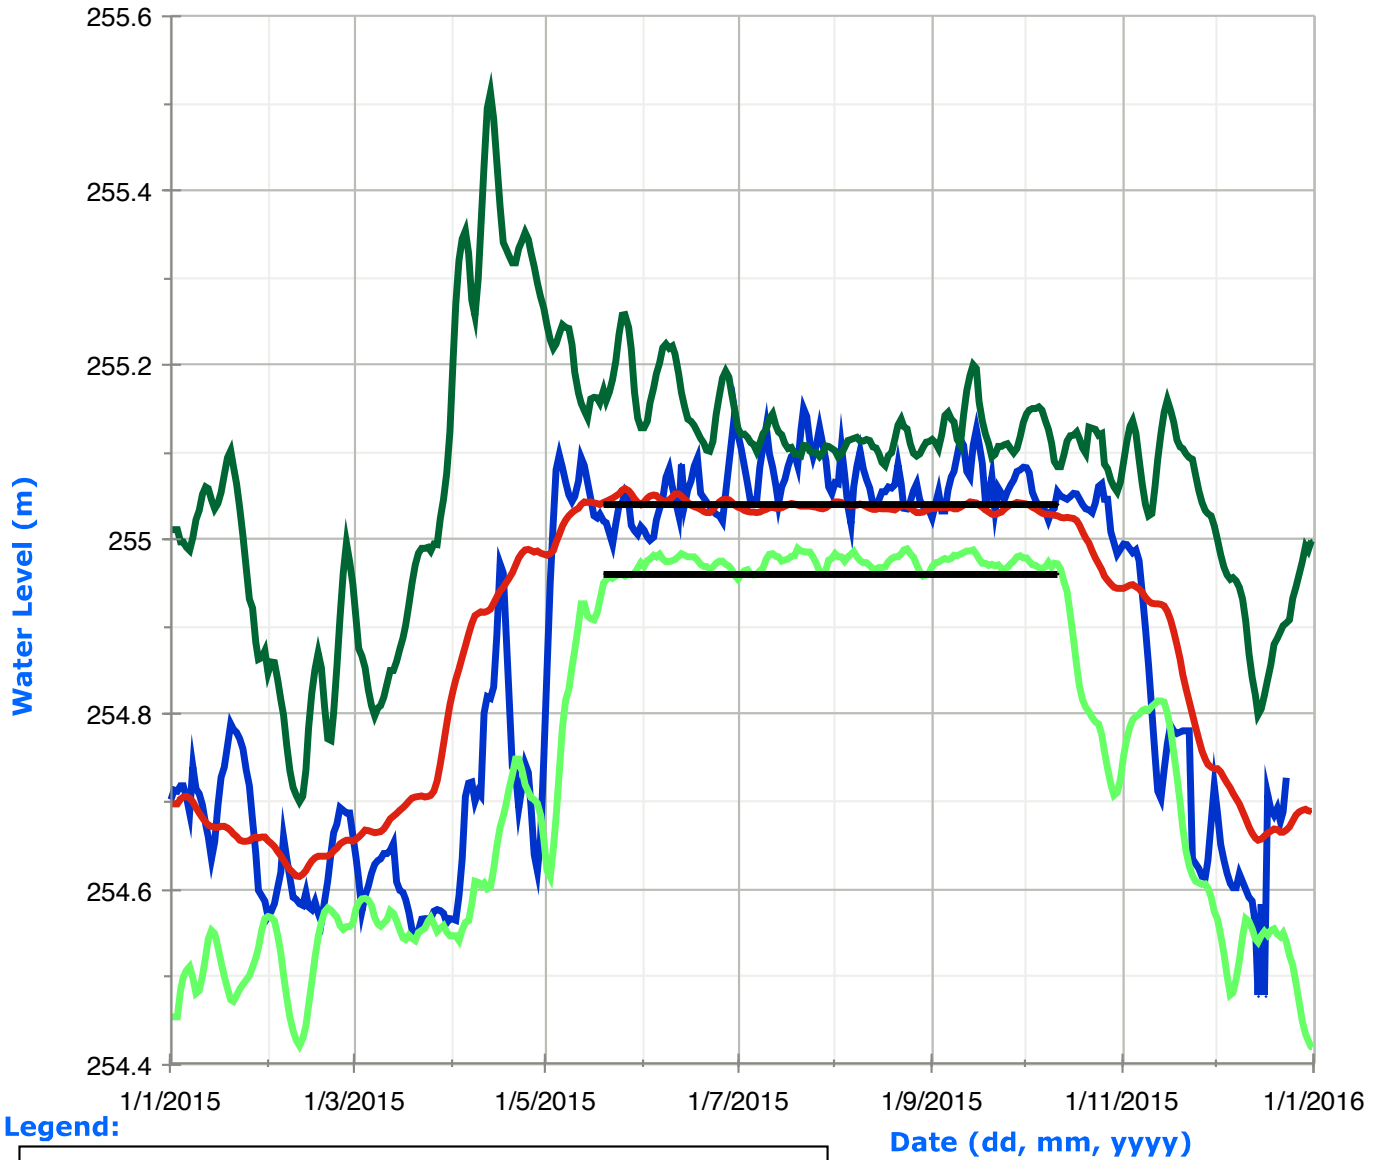

Balsam Lake Water Levels

Legend:

Cameron Lake Water Levels

Legend:

Lake Scugog Water Levels

Legend:

Sturgeon Lake Water Levels

Legend:

Buckhorn Lake Water Levels

Legend:

- | | | | |
|--|-----------------------------------|---|---------------------------|
|  | Historic High Water Levels |  | Daily Water Levels |
|  | Historic Low Water Levels |  | Navigation Range |
|  | Average Water Levels | | |

Lower Buckhorn Lake Water Levels

Legend:

Lovesick Lake Water Levels

Legend:

- █ Historic High Water Levels
- █ Average Water Levels
- █ Daily Water Levels
- Navigation Range
- █ Historic Low Water Levels

Stony Lake Water Levels