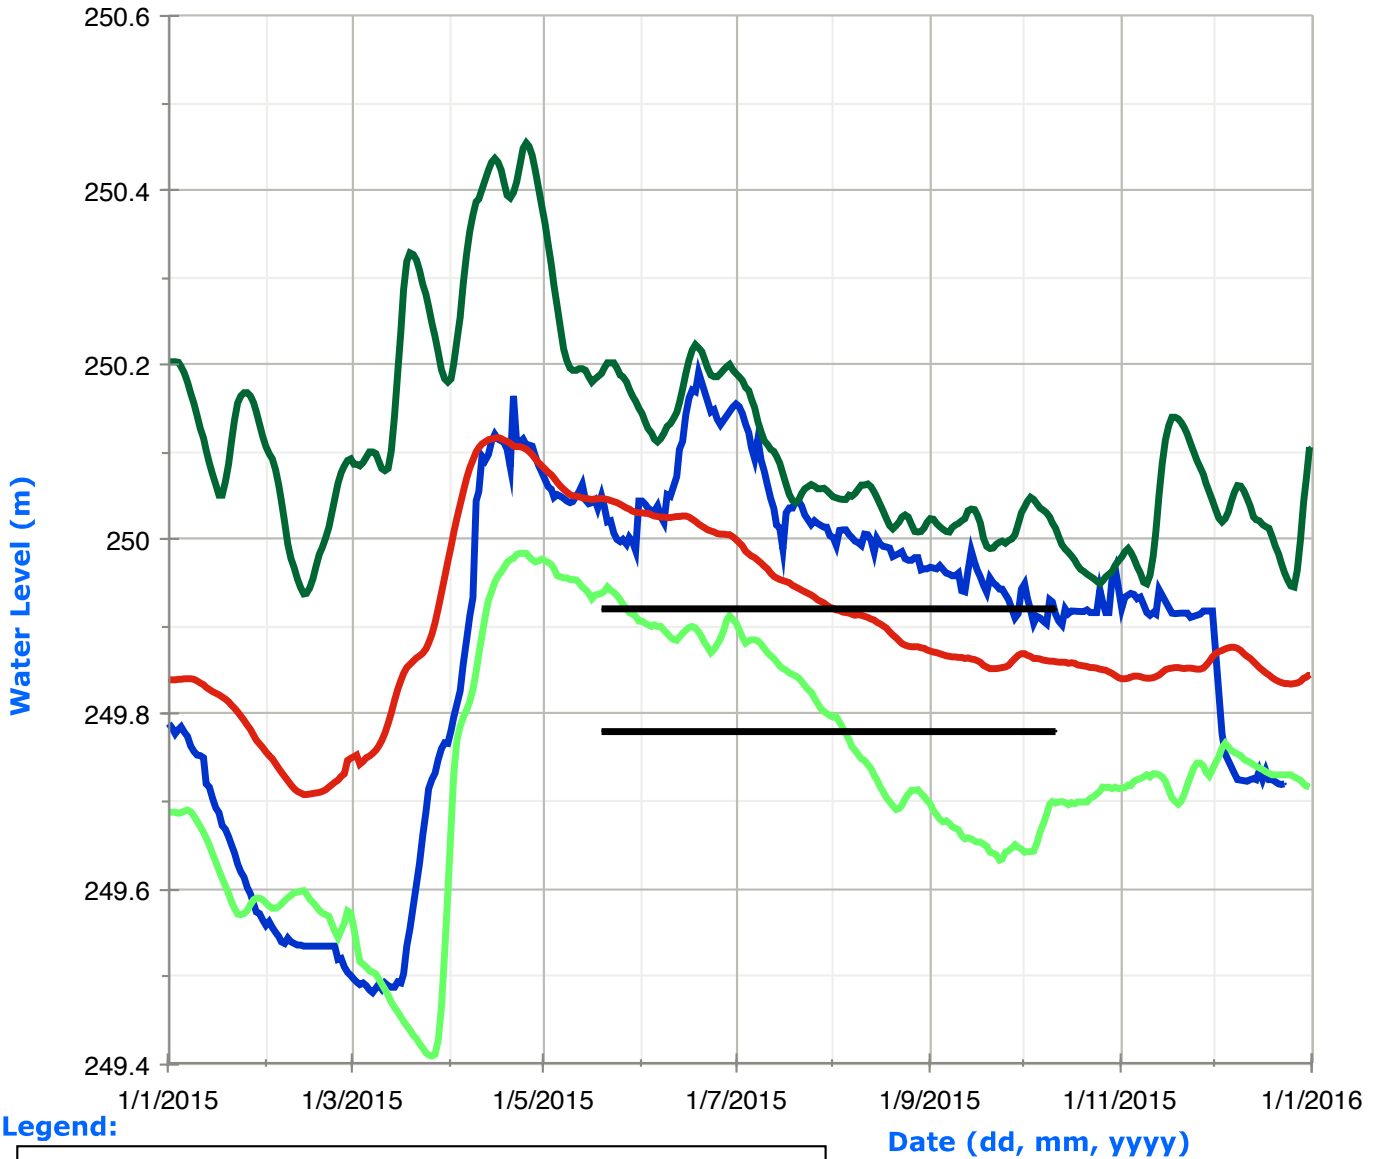

Balsam Lake Water Levels

Legend:

Cameron Lake Water Levels

Legend:

Lake Scugog Water Levels

Legend:

Sturgeon Lake Water Levels

Legend:

Buckhorn Lake Water Levels

Legend:

- | | | | |
|--|-----------------------------------|---|---------------------------|
|  | Historic High Water Levels |  | Daily Water Levels |
|  | Historic Low Water Levels |  | Navigation Range |
|  | Average Water Levels | | |

Lower Buckhorn Lake Water Levels

Legend:

Lovesick Lake Water Levels

Legend:

- █ Historic High Water Levels
- █ Average Water Levels
- █ Daily Water Levels
- Navigation Range
- █ Historic Low Water Levels

Stony Lake Water Levels