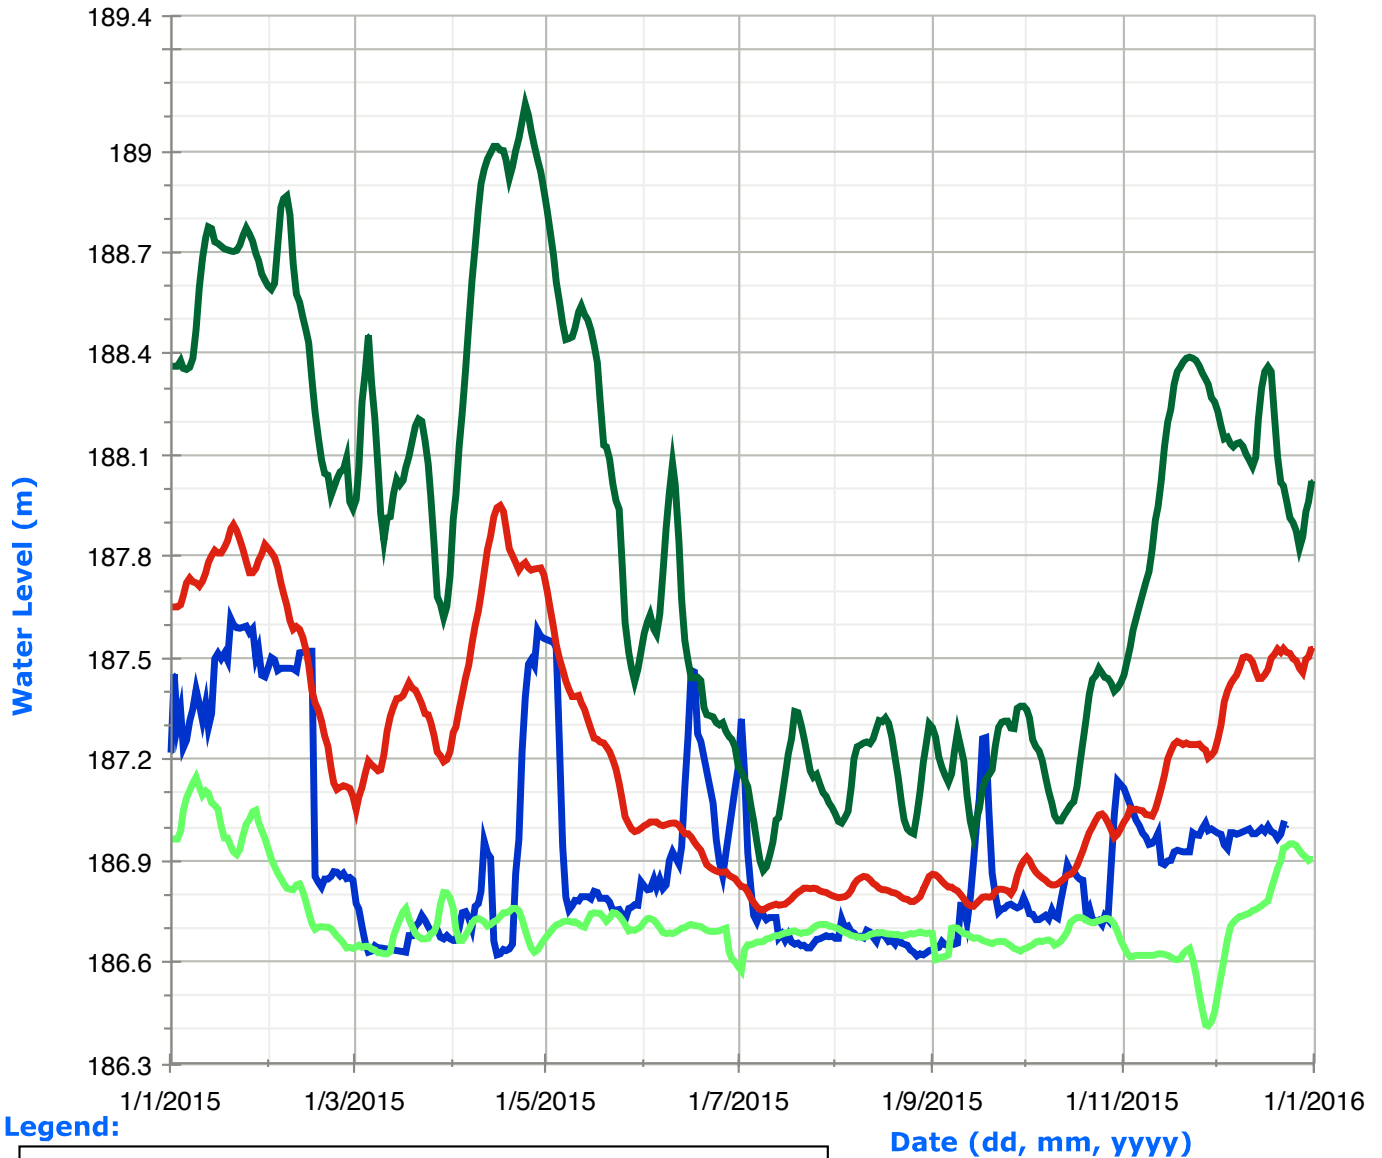

Balsam Lake Water Levels

Legend:

Cameron Lake Water Levels

Legend:

Lake Scugog Water Levels

Legend:

Sturgeon Lake Water Levels

Legend:

Buckhorn Lake Water Levels

Legend:

- | | | | |
|--|-----------------------------------|---|---------------------------|
|  | Historic High Water Levels |  | Daily Water Levels |
|  | Historic Low Water Levels |  | Navigation Range |
|  | Average Water Levels | | |

Lower Buckhorn Lake Water Levels

Legend:

Lovesick Lake Water Levels

Legend:

- █ Historic High Water Levels
- █ Average Water Levels
- █ Daily Water Levels
- Navigation Range
- █ Historic Low Water Levels

Stony Lake Water Levels

Legend:

Lake Katchewanooka Water Levels

Legend:

Little Lake Water Levels

Legend:

Lock 19 Lower Water Levels

Legend: