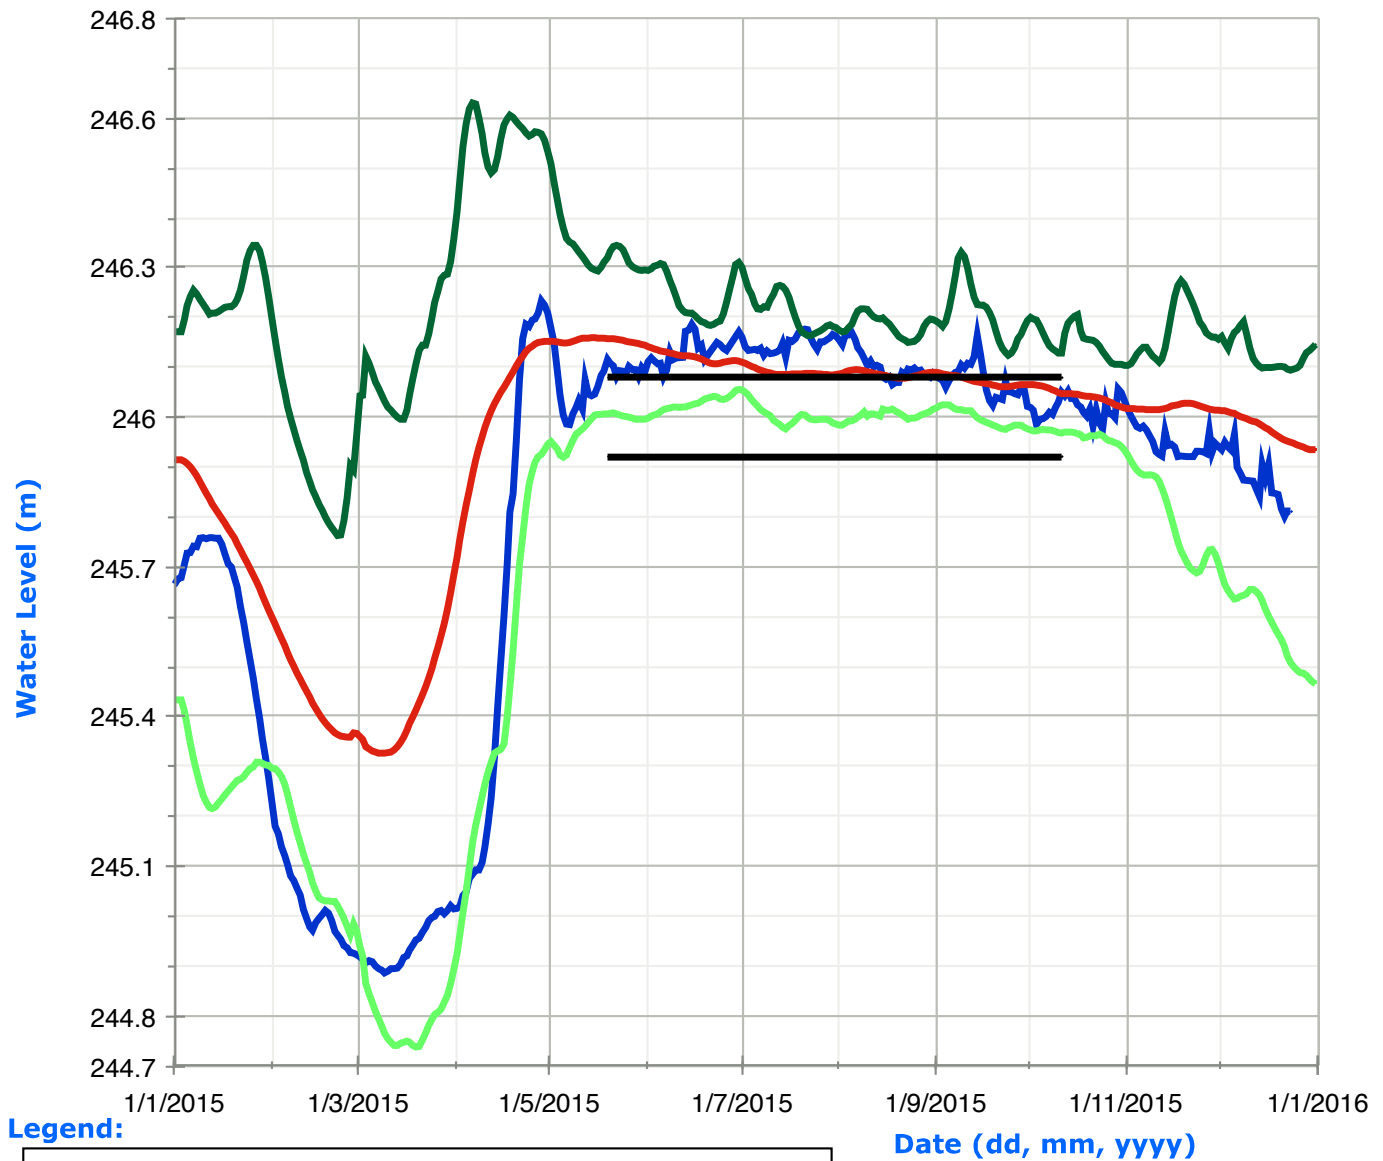

Balsam Lake Water Levels

Legend:

Cameron Lake Water Levels

Legend:

Lake Scugog Water Levels

Legend:

Sturgeon Lake Water Levels

Legend:

Buckhorn Lake Water Levels

Legend:

- | | | | |
|--|-----------------------------------|---|---------------------------|
|  | Historic High Water Levels |  | Daily Water Levels |
|  | Historic Low Water Levels |  | Navigation Range |
|  | Average Water Levels | | |

Lower Buckhorn Lake Water Levels

Legend:

Lovesick Lake Water Levels

Legend:

- █ Historic High Water Levels
- █ Average Water Levels
- █ Daily Water Levels
- Navigation Range
- █ Historic Low Water Levels

Stony Lake Water Levels

Legend:

Lake Katchewanooka Water Levels

Legend:

Little Lake Water Levels

Legend:

Lock 19 Lower Water Levels

Legend: