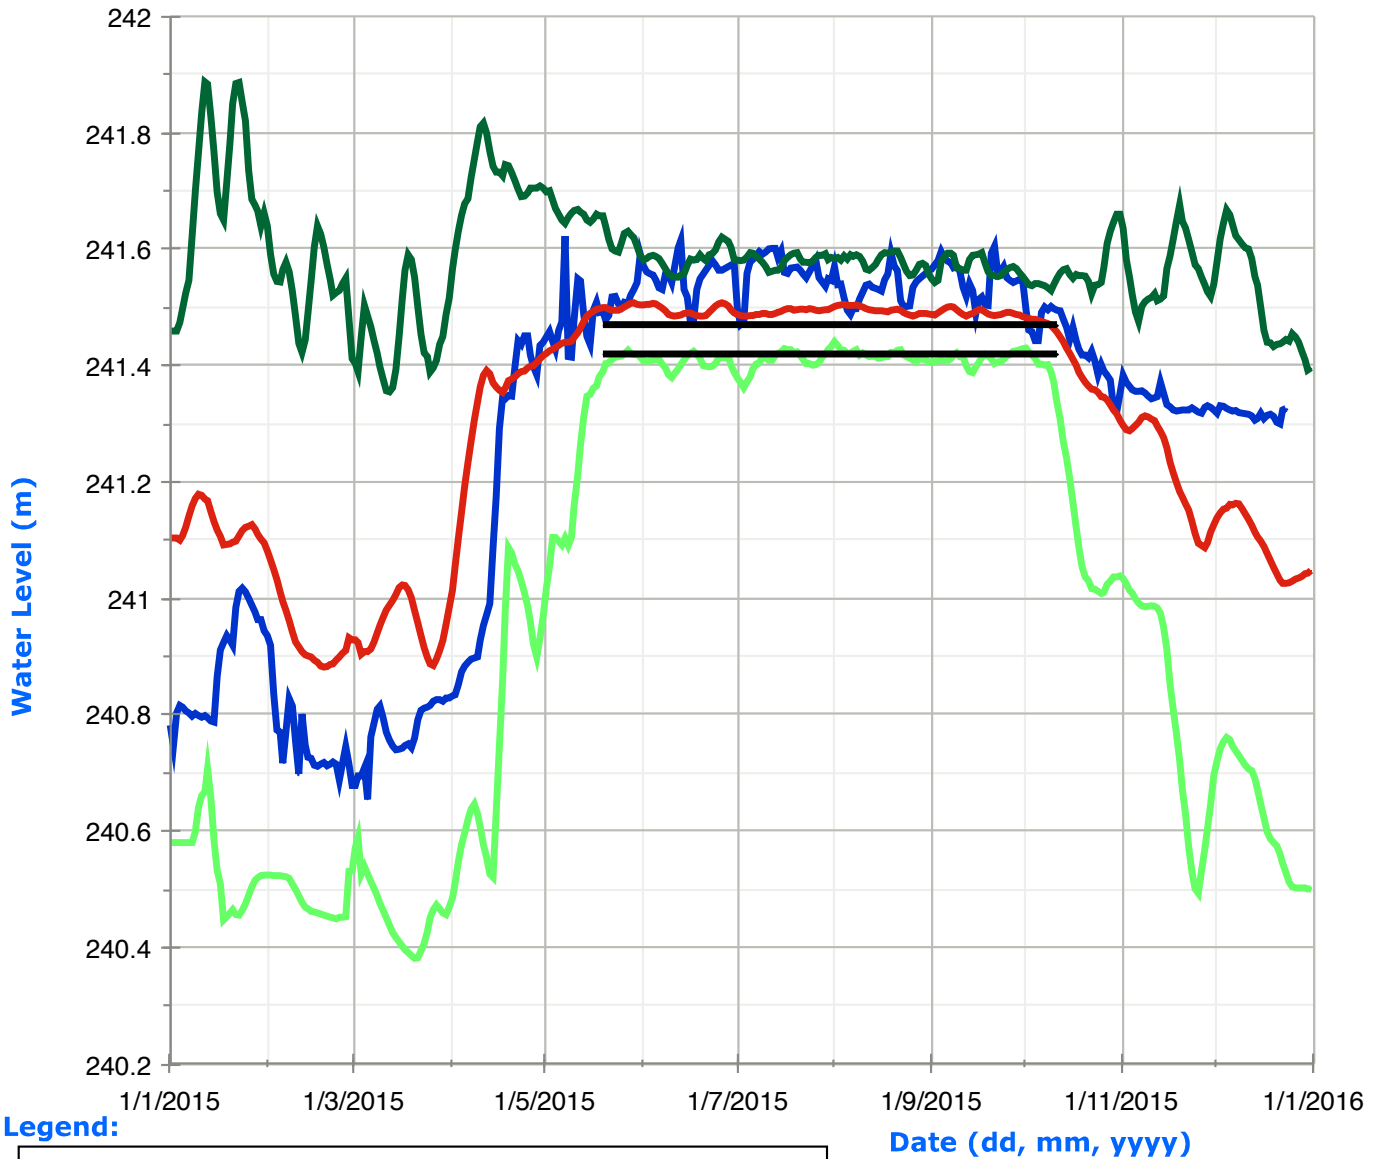

Balsam Lake Water Levels

Legend:

Cameron Lake Water Levels

Legend:

Lake Scugog Water Levels

Legend:

Sturgeon Lake Water Levels

Legend:

Buckhorn Lake Water Levels

Legend:

- | | | | |
|--|-----------------------------------|---|---------------------------|
|  | Historic High Water Levels |  | Daily Water Levels |
|  | Historic Low Water Levels |  | Navigation Range |
|  | Average Water Levels | | |

Lower Buckhorn Lake Water Levels

Legend:

Lovesick Lake Water Levels

Legend:

- █ Historic High Water Levels
- █ Average Water Levels
- █ Daily Water Levels
- Navigation Range
- █ Historic Low Water Levels

Stony Lake Water Levels

Legend:

Lake Katchewanooka Water Levels

Legend:

Little Lake Water Levels

Legend:

Lock 19 Lower Water Levels

Legend: