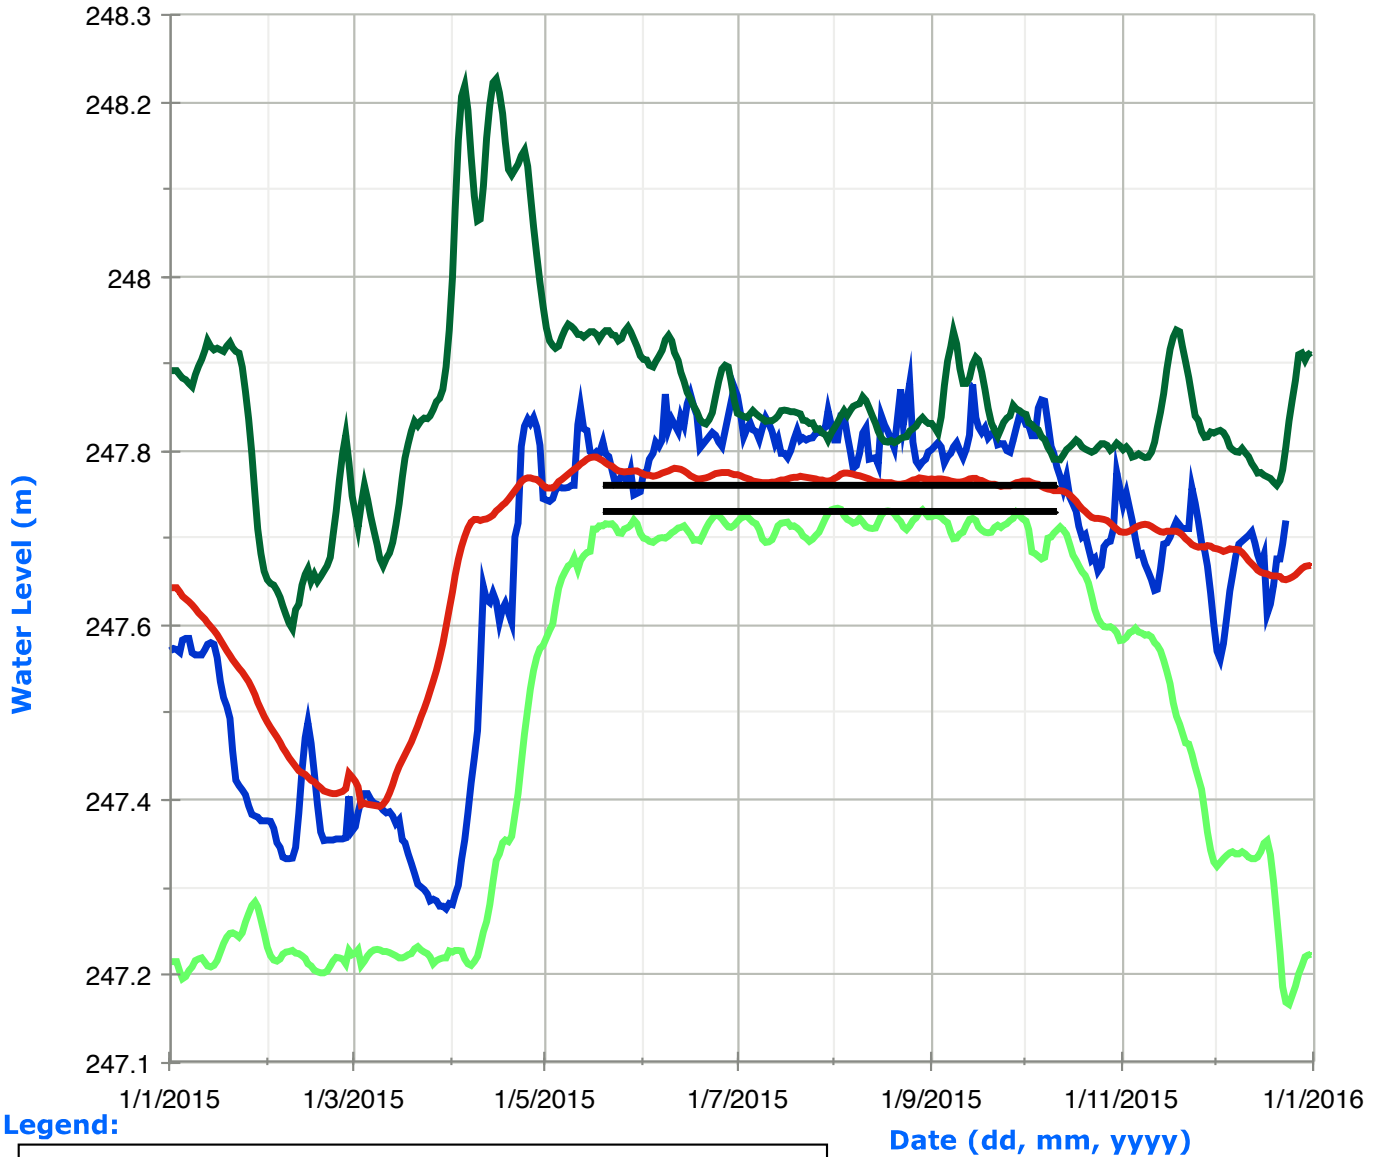

Balsam Lake Water Levels

Legend:

Cameron Lake Water Levels

Legend:

Lake Scugog Water Levels

Legend:

Sturgeon Lake Water Levels

Legend:

Buckhorn Lake Water Levels

Legend:

- | | | | |
|--|-----------------------------------|---|---------------------------|
|  | Historic High Water Levels |  | Daily Water Levels |
|  | Historic Low Water Levels |  | Navigation Range |
|  | Average Water Levels | | |

Lower Buckhorn Lake Water Levels

Legend:

Lovesick Lake Water Levels

Legend:

- █ Historic High Water Levels
- █ Average Water Levels
- █ Daily Water Levels
- Navigation Range
- █ Historic Low Water Levels

Stony Lake Water Levels

Legend:

Lake Katchewanooka Water Levels

Legend:

Little Lake Water Levels

Legend:

Lock 19 Lower Water Levels

Legend: