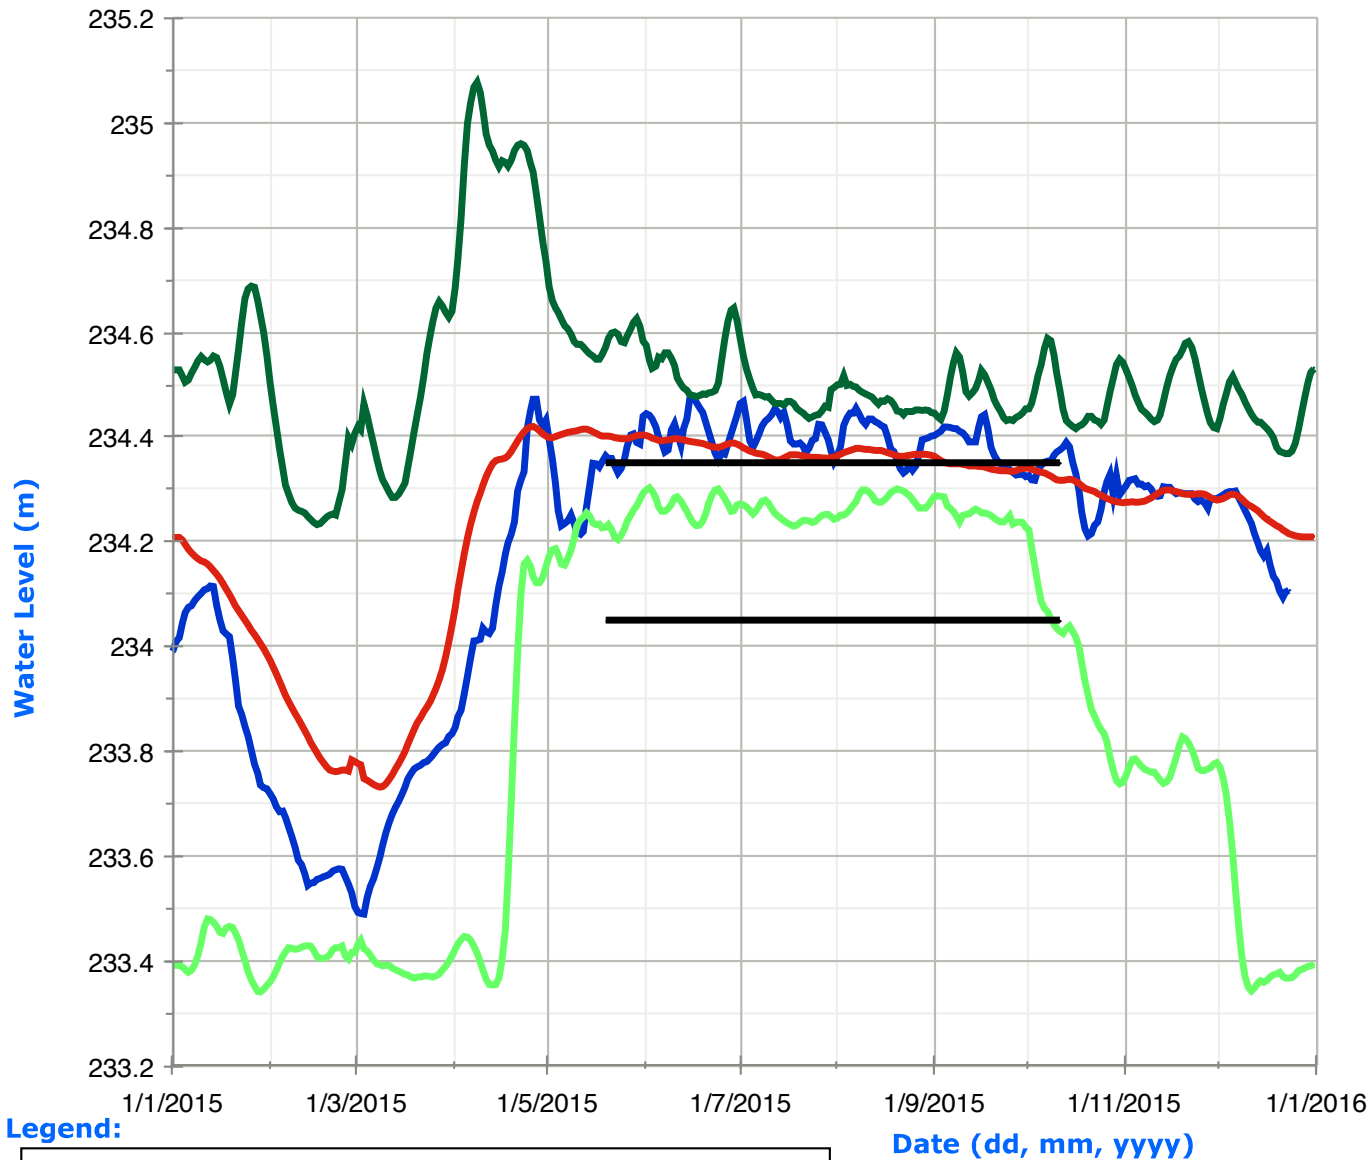

Balsam Lake Water Levels

Legend:

Cameron Lake Water Levels

Legend:

Lake Scugog Water Levels

Legend:

Sturgeon Lake Water Levels

Legend:

Buckhorn Lake Water Levels

Legend:

- | | | | |
|--|-----------------------------------|---|---------------------------|
|  | Historic High Water Levels |  | Daily Water Levels |
|  | Historic Low Water Levels |  | Navigation Range |
|  | Average Water Levels | | |

Lower Buckhorn Lake Water Levels

Legend:

Lovesick Lake Water Levels

Legend:

- █ Historic High Water Levels
- █ Average Water Levels
- █ Daily Water Levels
- Navigation Range
- █ Historic Low Water Levels

Stony Lake Water Levels

Legend:

Lake Katchewanooka Water Levels

Legend:

Little Lake Water Levels

Legend:

Lock 19 Lower Water Levels

Legend: