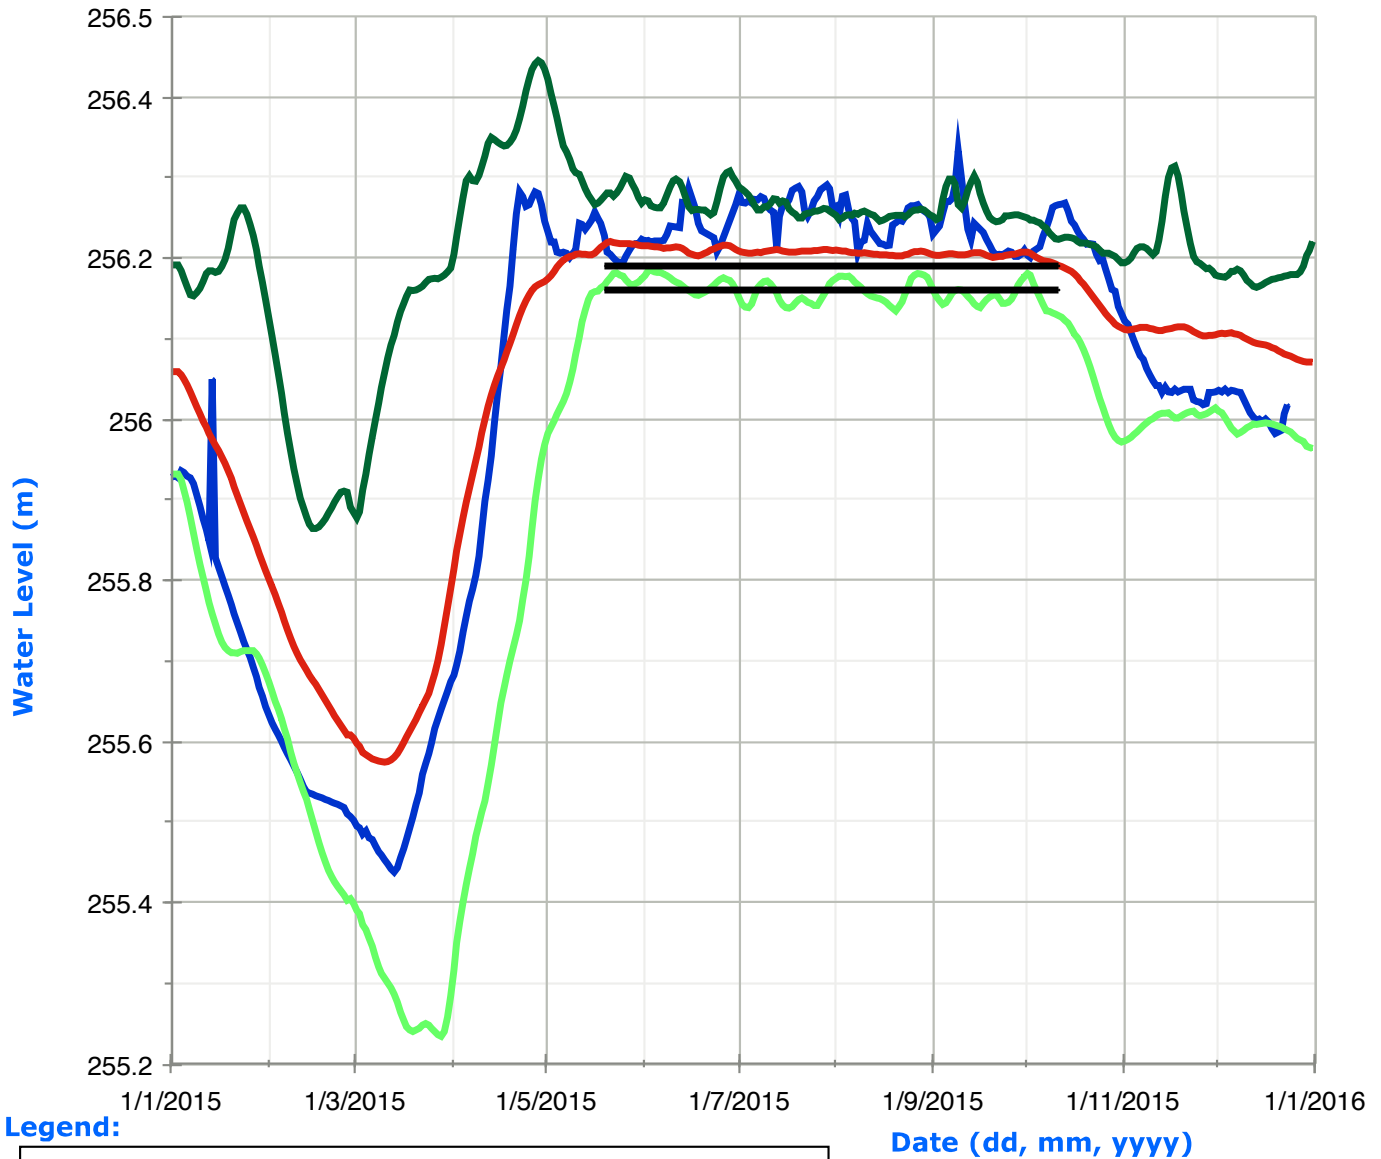

Balsam Lake Water Levels

Legend:

Cameron Lake Water Levels

Legend:

Lake Scugog Water Levels

Legend:

Sturgeon Lake Water Levels

Legend:

Buckhorn Lake Water Levels

Legend:

- | | | | |
|--|-----------------------------------|---|---------------------------|
|  | Historic High Water Levels |  | Daily Water Levels |
|  | Historic Low Water Levels |  | Navigation Range |
|  | Average Water Levels | | |

Lower Buckhorn Lake Water Levels

Legend:

Lovesick Lake Water Levels

Legend:

- █ Historic High Water Levels
- █ Average Water Levels
- █ Daily Water Levels
- Navigation Range
- █ Historic Low Water Levels

Stony Lake Water Levels

Legend:

Lake Katchewanooka Water Levels

Legend:

Little Lake Water Levels

Legend:

Lock 19 Lower Water Levels

Legend: