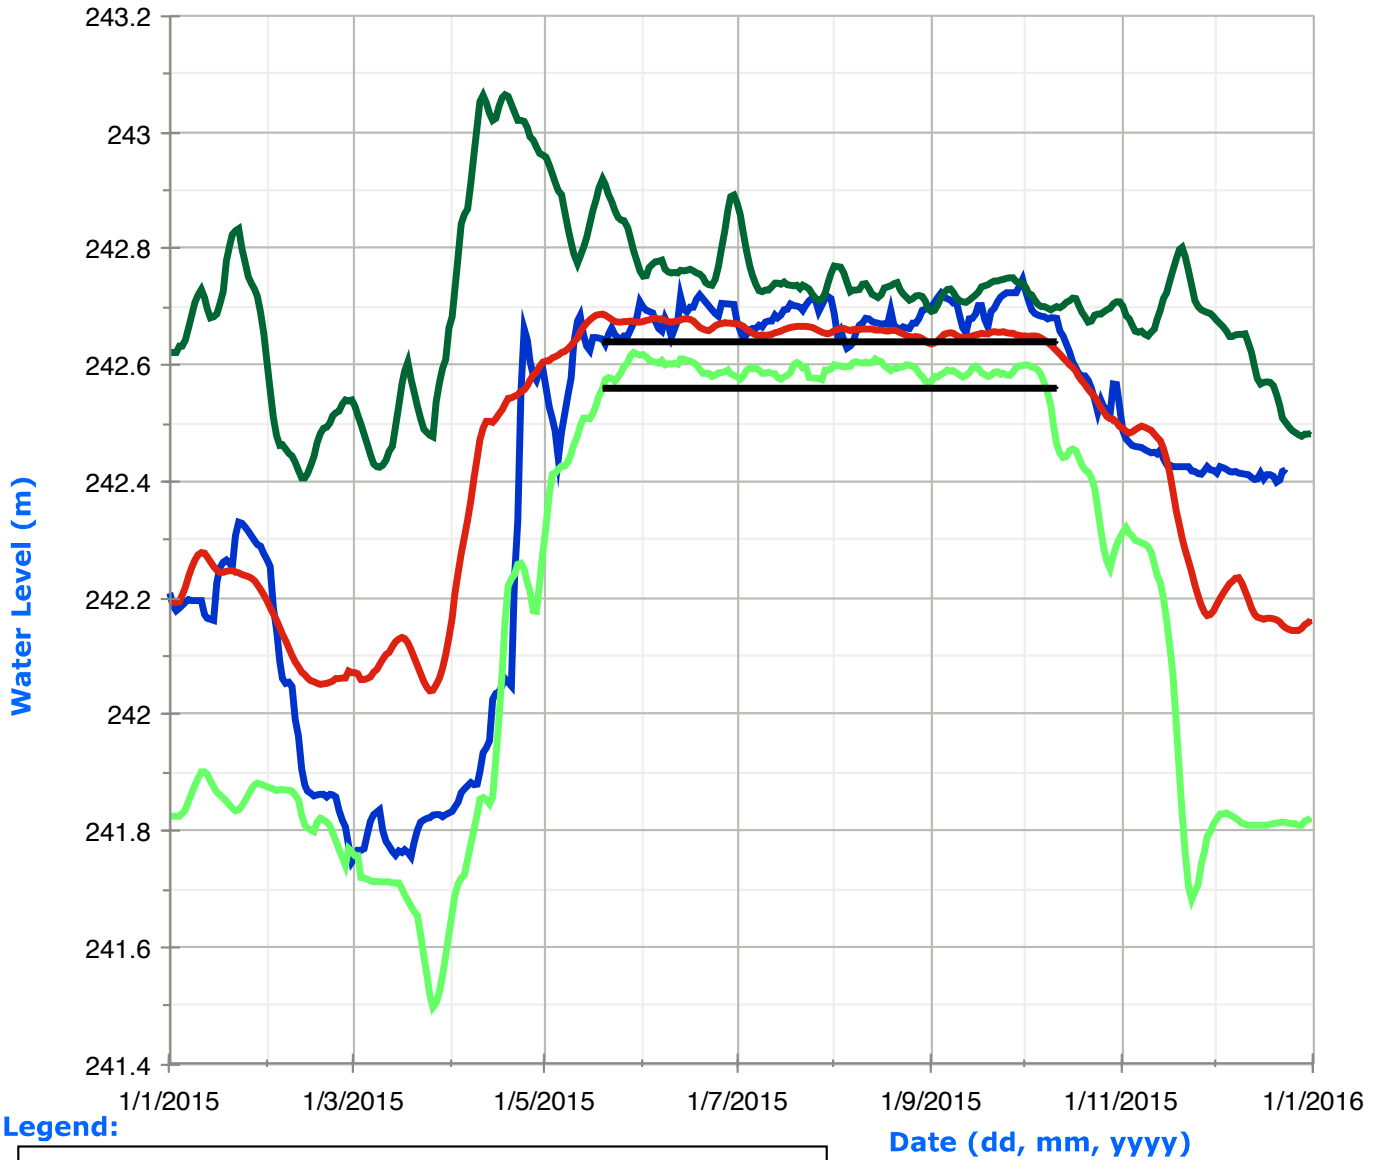

Balsam Lake Water Levels

Legend:

Cameron Lake Water Levels

Legend:

Lake Scugog Water Levels

Legend:

Sturgeon Lake Water Levels

Legend:

Buckhorn Lake Water Levels

Legend:

- | | | | |
|--|-----------------------------------|---|---------------------------|
|  | Historic High Water Levels |  | Daily Water Levels |
|  | Historic Low Water Levels |  | Navigation Range |
|  | Average Water Levels | | |

Lower Buckhorn Lake Water Levels

Legend:

Lovesick Lake Water Levels

Legend:

- █ Historic High Water Levels
- █ Average Water Levels
- █ Daily Water Levels
- Navigation Range
- █ Historic Low Water Levels

Stony Lake Water Levels

Legend:

Lake Katchewanooka Water Levels

Legend:

Little Lake Water Levels

Legend:

Lock 19 Lower Water Levels

Legend: