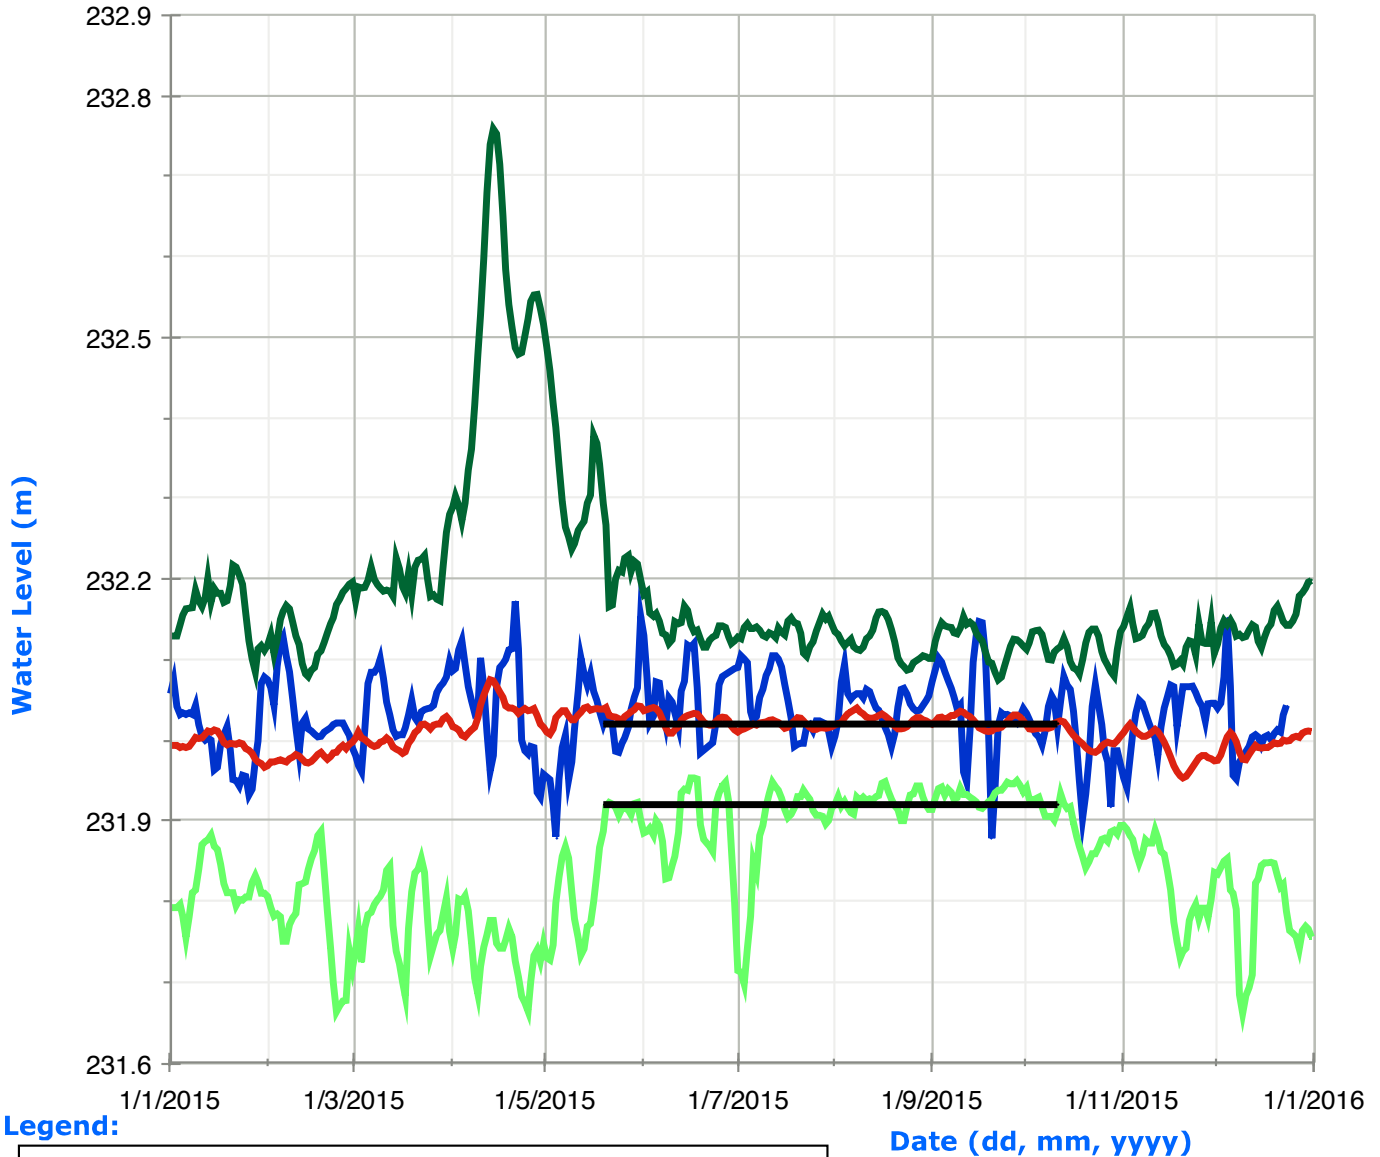

Balsam Lake Water Levels

Legend:

Cameron Lake Water Levels

Legend:

Lake Scugog Water Levels

Legend:

Sturgeon Lake Water Levels

Legend:

Buckhorn Lake Water Levels

Legend:

- | | | | |
|--|-----------------------------------|---|---------------------------|
|  | Historic High Water Levels |  | Daily Water Levels |
|  | Historic Low Water Levels |  | Navigation Range |
|  | Average Water Levels | | |

Lower Buckhorn Lake Water Levels

Legend:

Lovesick Lake Water Levels

Legend:

- █ Historic High Water Levels
- █ Average Water Levels
- █ Daily Water Levels
- Navigation Range
- █ Historic Low Water Levels

Stony Lake Water Levels

Legend:

Lake Katchewanooka Water Levels

Legend:

Little Lake Water Levels

Legend:

Lock 19 Lower Water Levels

Legend: