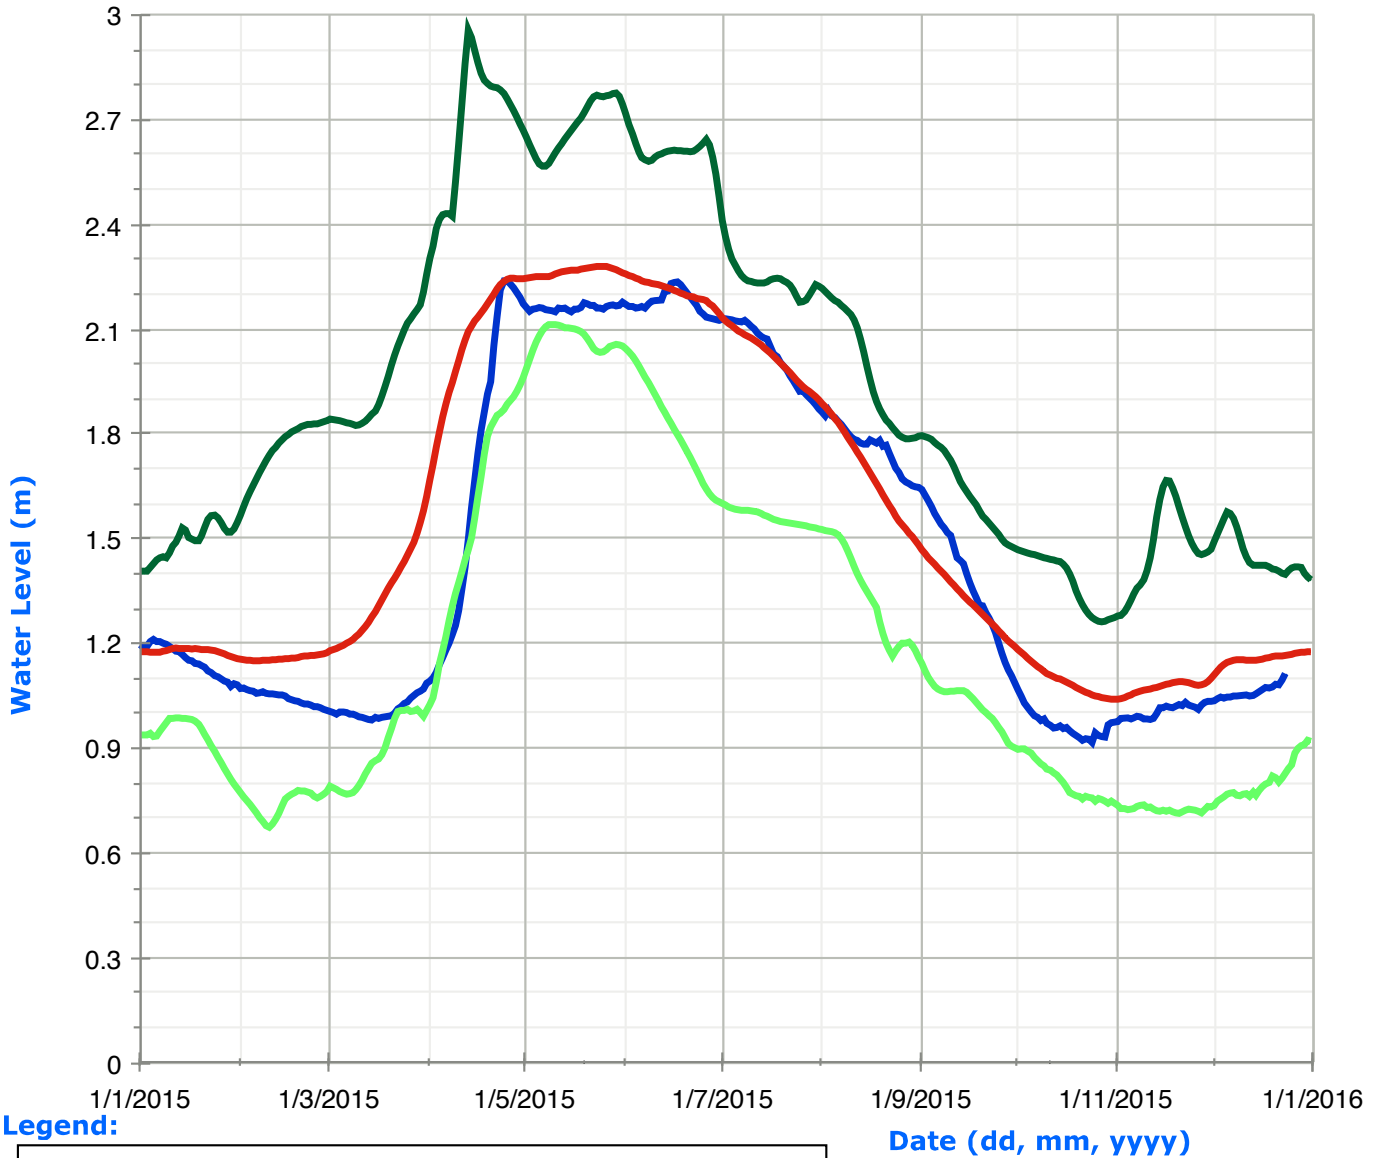

Crystal Lake (Swamp Lake) Water Levels

Legend:

Mississauga Lake (Catchacoma Lake, Beaver Lake, Gold Lake, Cold Lake) Water Levels

Legend:

- Historic High Water Levels
- Historic Low Water Levels
- Average Water Levels
- Daily Water Levels

Anstruther Lake Water Levels

Legend:

Eels Lake Water Levels

Legend:

Date (dd, mm, yyyy)

Jack Lake Water Levels

Legend: