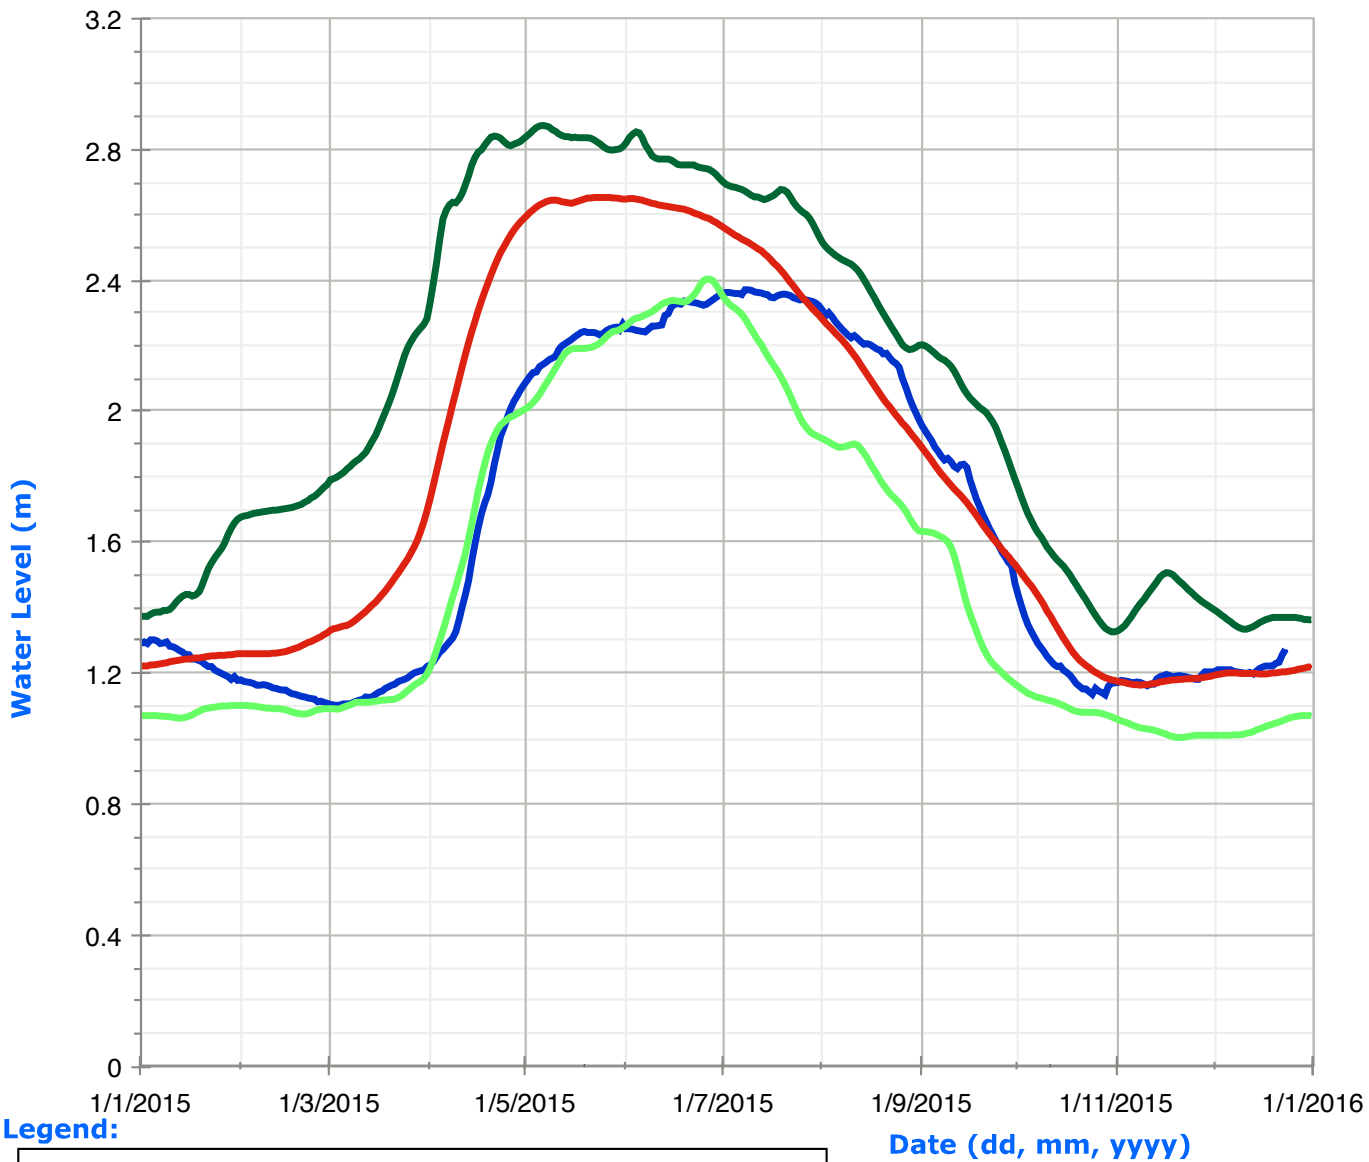

Crystal Lake (Swamp Lake) Water Levels

Legend:

Mississauga Lake (Catchacoma Lake, Beaver Lake, Gold Lake, Cold Lake) Water Levels

Legend:

- Historic High Water Levels
- Historic Low Water Levels
- Average Water Levels
- Daily Water Levels

Anstruther Lake Water Levels

Legend:

Eels Lake Water Levels

Legend:

Date (dd, mm, yyyy)

Jack Lake Water Levels

Legend: