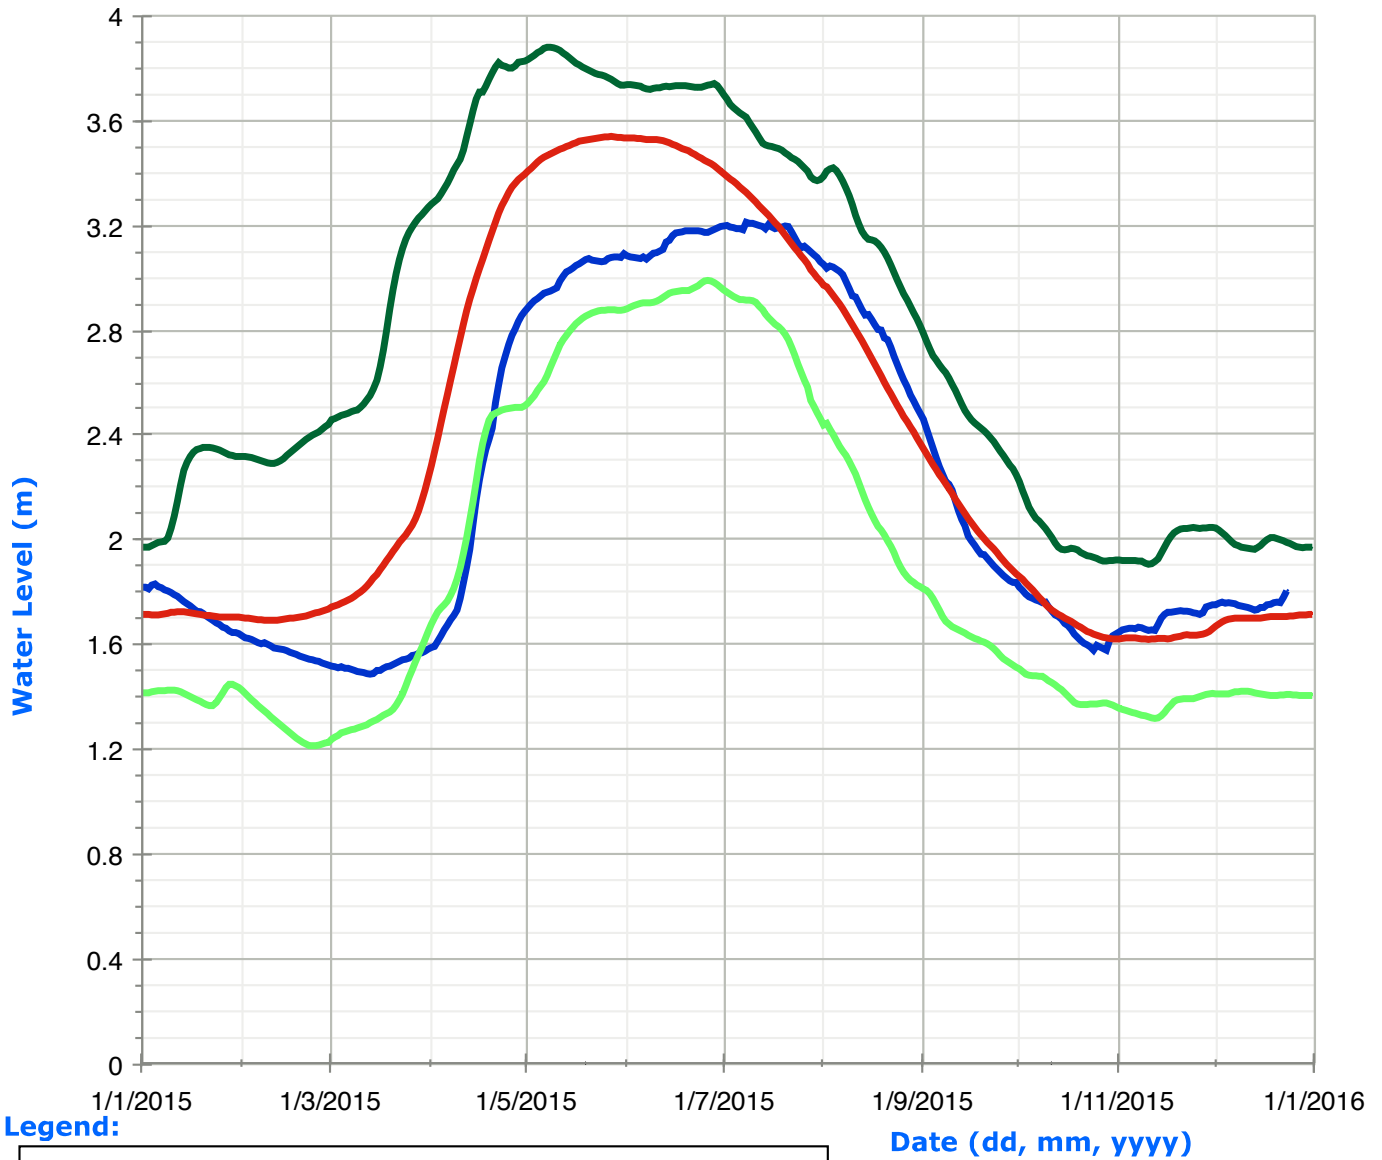

Crystal Lake (Swamp Lake) Water Levels

Legend:

Mississauga Lake (Catchacoma Lake, Beaver Lake, Gold Lake, Cold Lake) Water Levels

Legend:

- Historic High Water Levels
- Historic Low Water Levels
- Average Water Levels
- Daily Water Levels

Anstruther Lake Water Levels

Legend:

Eels Lake Water Levels

Legend:

Date (dd, mm, yyyy)

Jack Lake Water Levels

Legend: