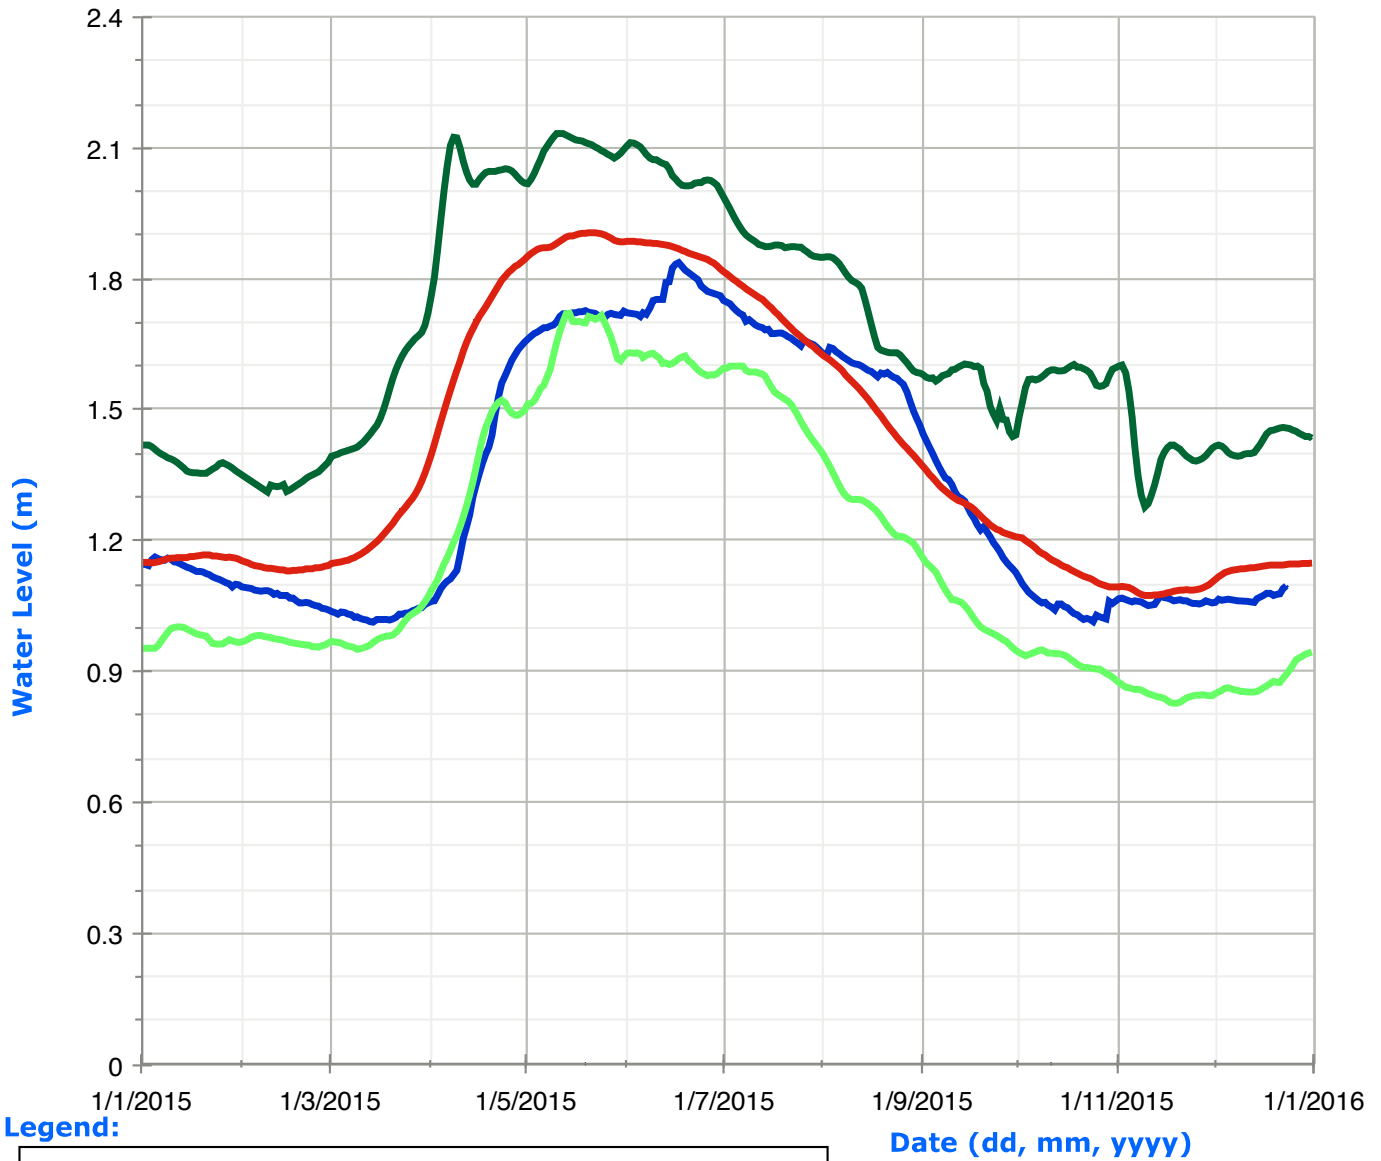

Crystal Lake (Swamp Lake) Water Levels

Legend:

Mississauga Lake (Catchacoma Lake, Beaver Lake, Gold Lake, Cold Lake) Water Levels

Legend:

- Historic High Water Levels
- Historic Low Water Levels
- Average Water Levels
- Daily Water Levels

Anstruther Lake Water Levels

Legend:

Eels Lake Water Levels

Legend:

Date (dd, mm, yyyy)

Jack Lake Water Levels

Legend: