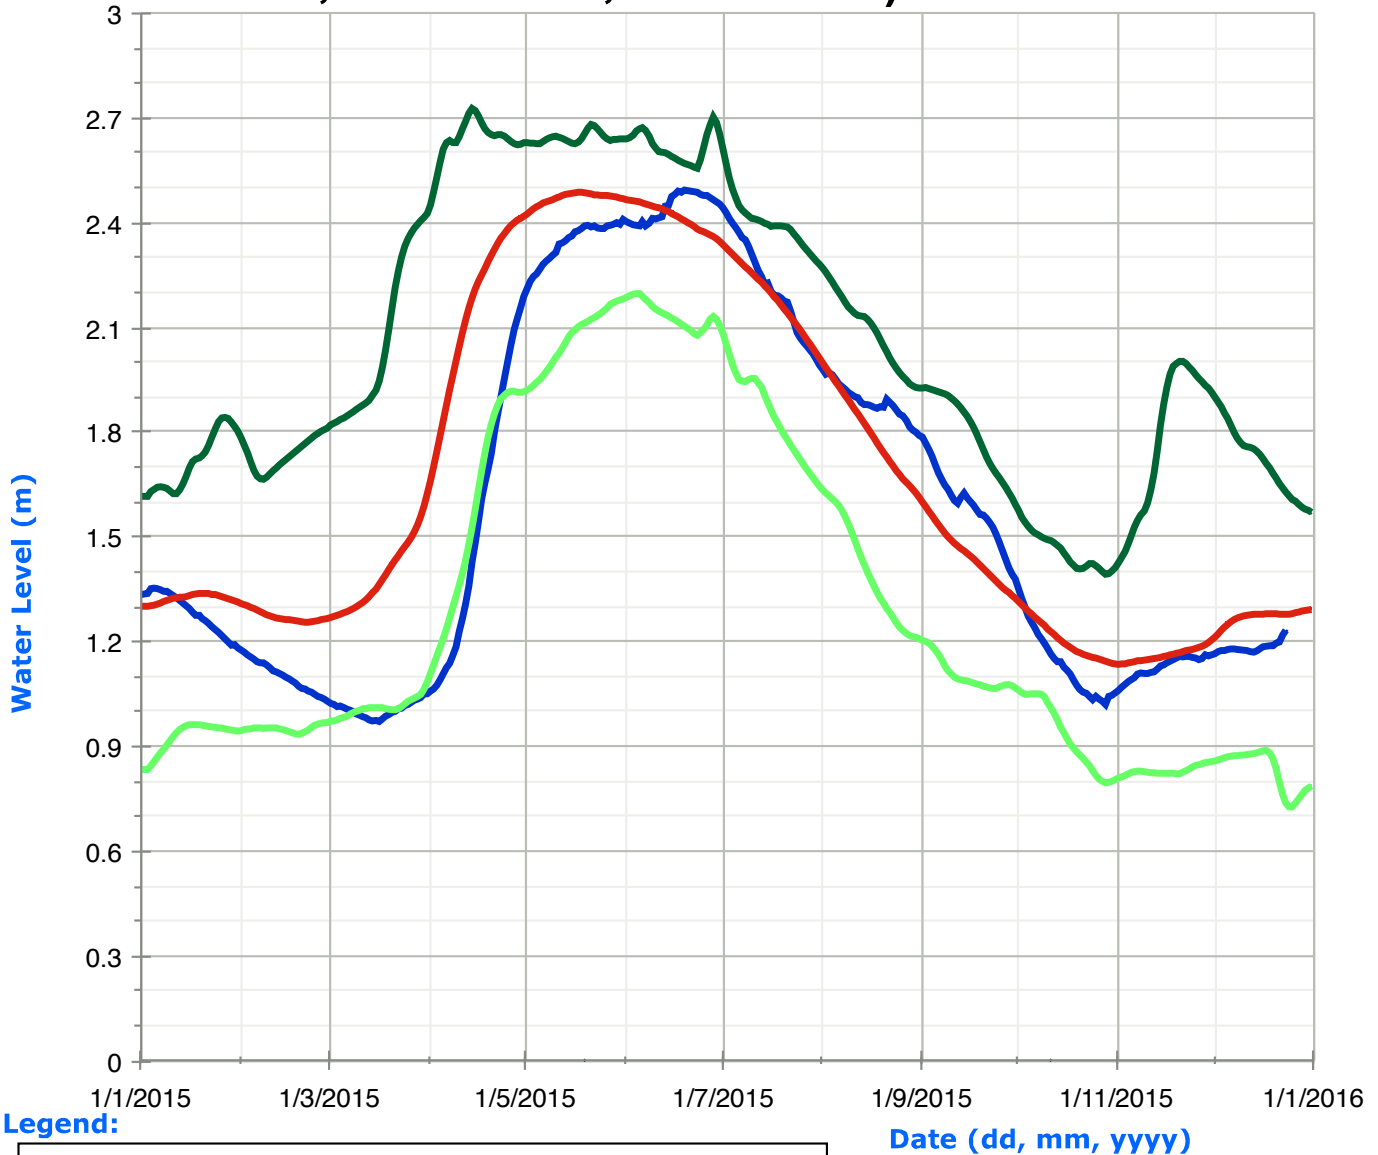

Crystal Lake (Swamp Lake) Water Levels

Legend:

Mississauga Lake (Catchacoma Lake, Beaver Lake, Gold Lake, Cold Lake) Water Levels

Legend:

- Historic High Water Levels
- Historic Low Water Levels
- Average Water Levels
- Daily Water Levels

Anstruther Lake Water Levels

Legend:

Eels Lake Water Levels

Legend:

Date (dd, mm, yyyy)

Jack Lake Water Levels

Legend: