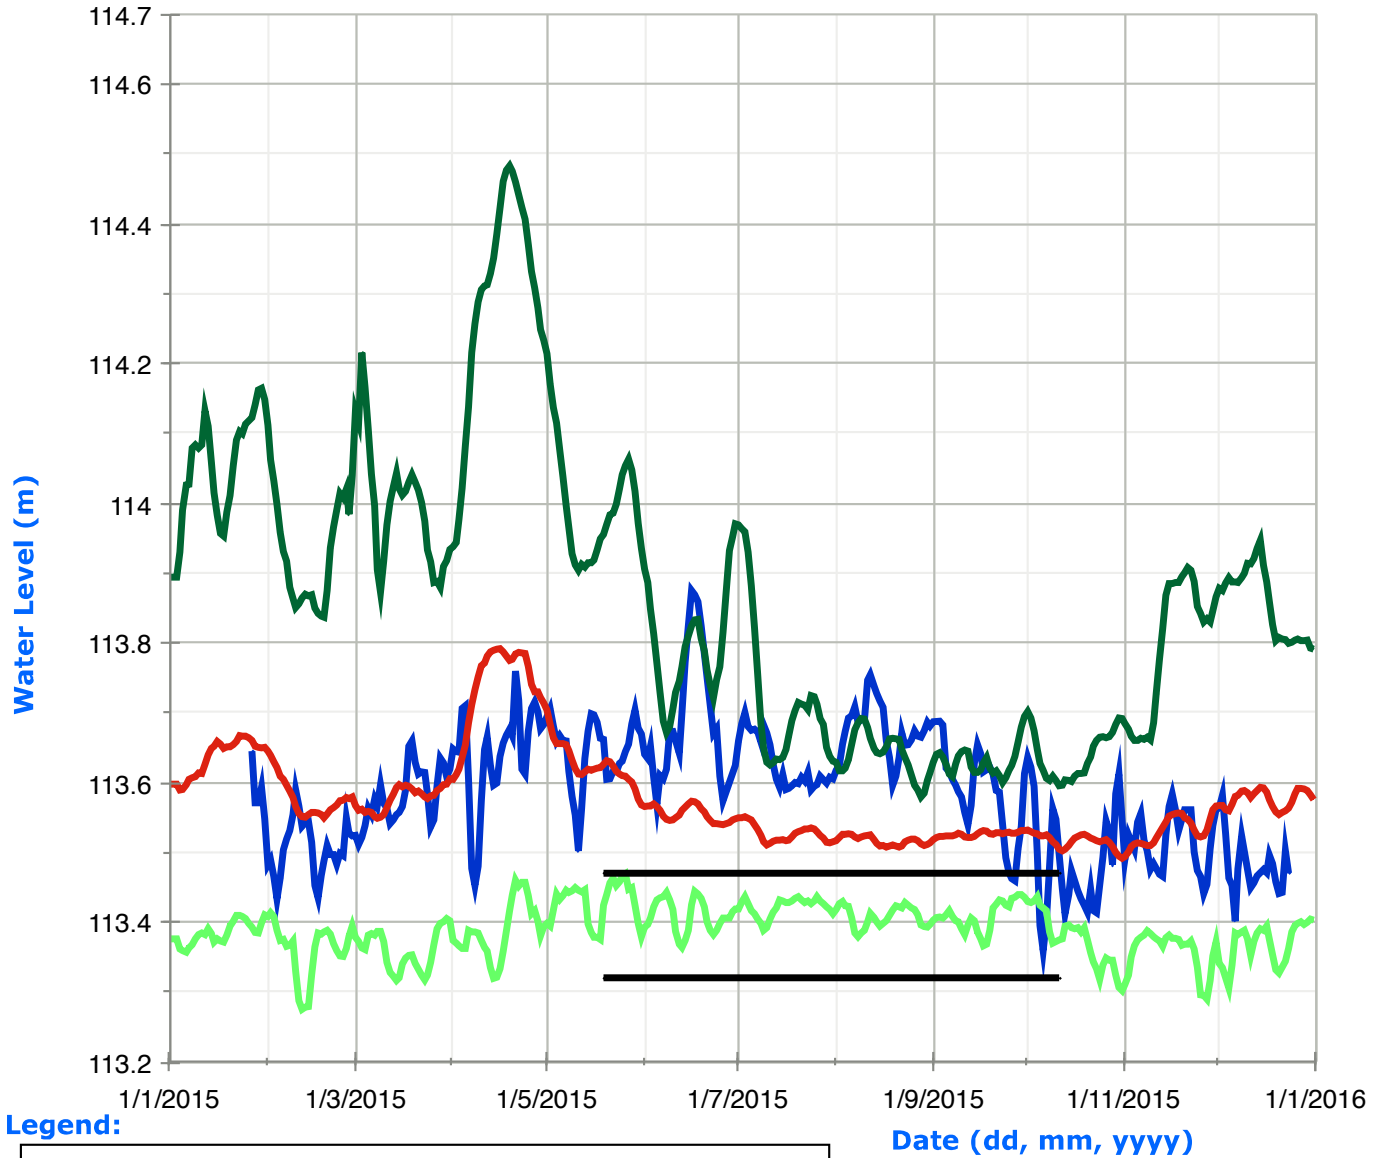

Rice Lake Water Levels

Legend:

Percy Reach Water Levels

Legend: