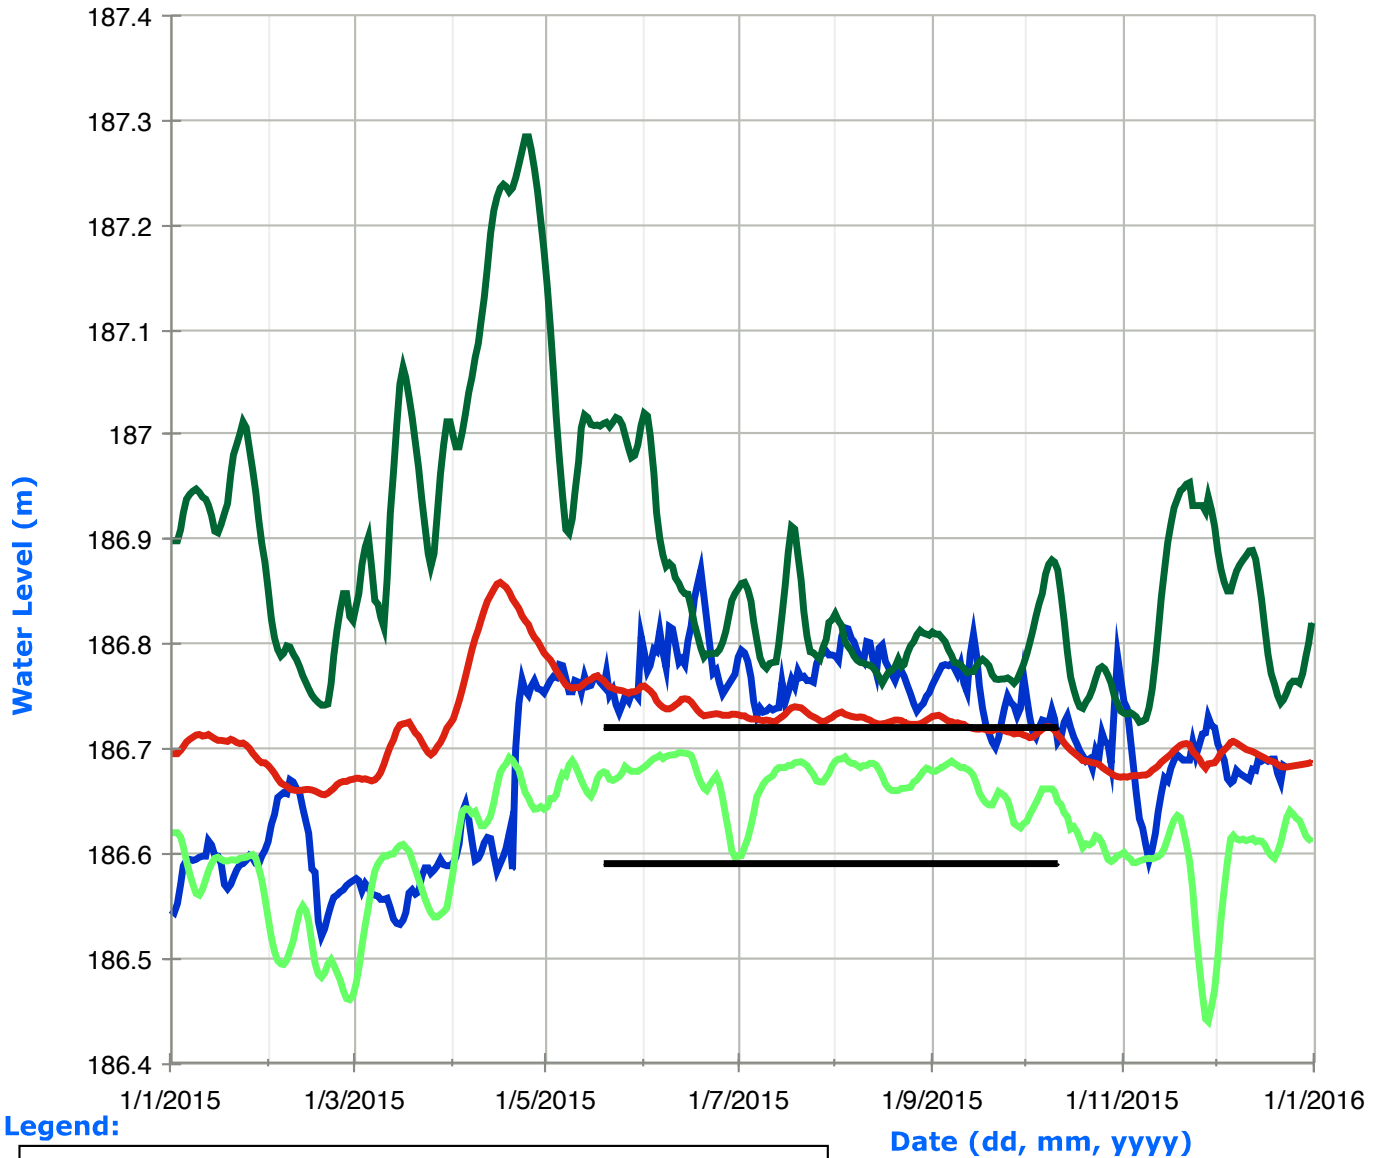

Rice Lake Water Levels

Legend:

Percy Reach Water Levels

Legend: