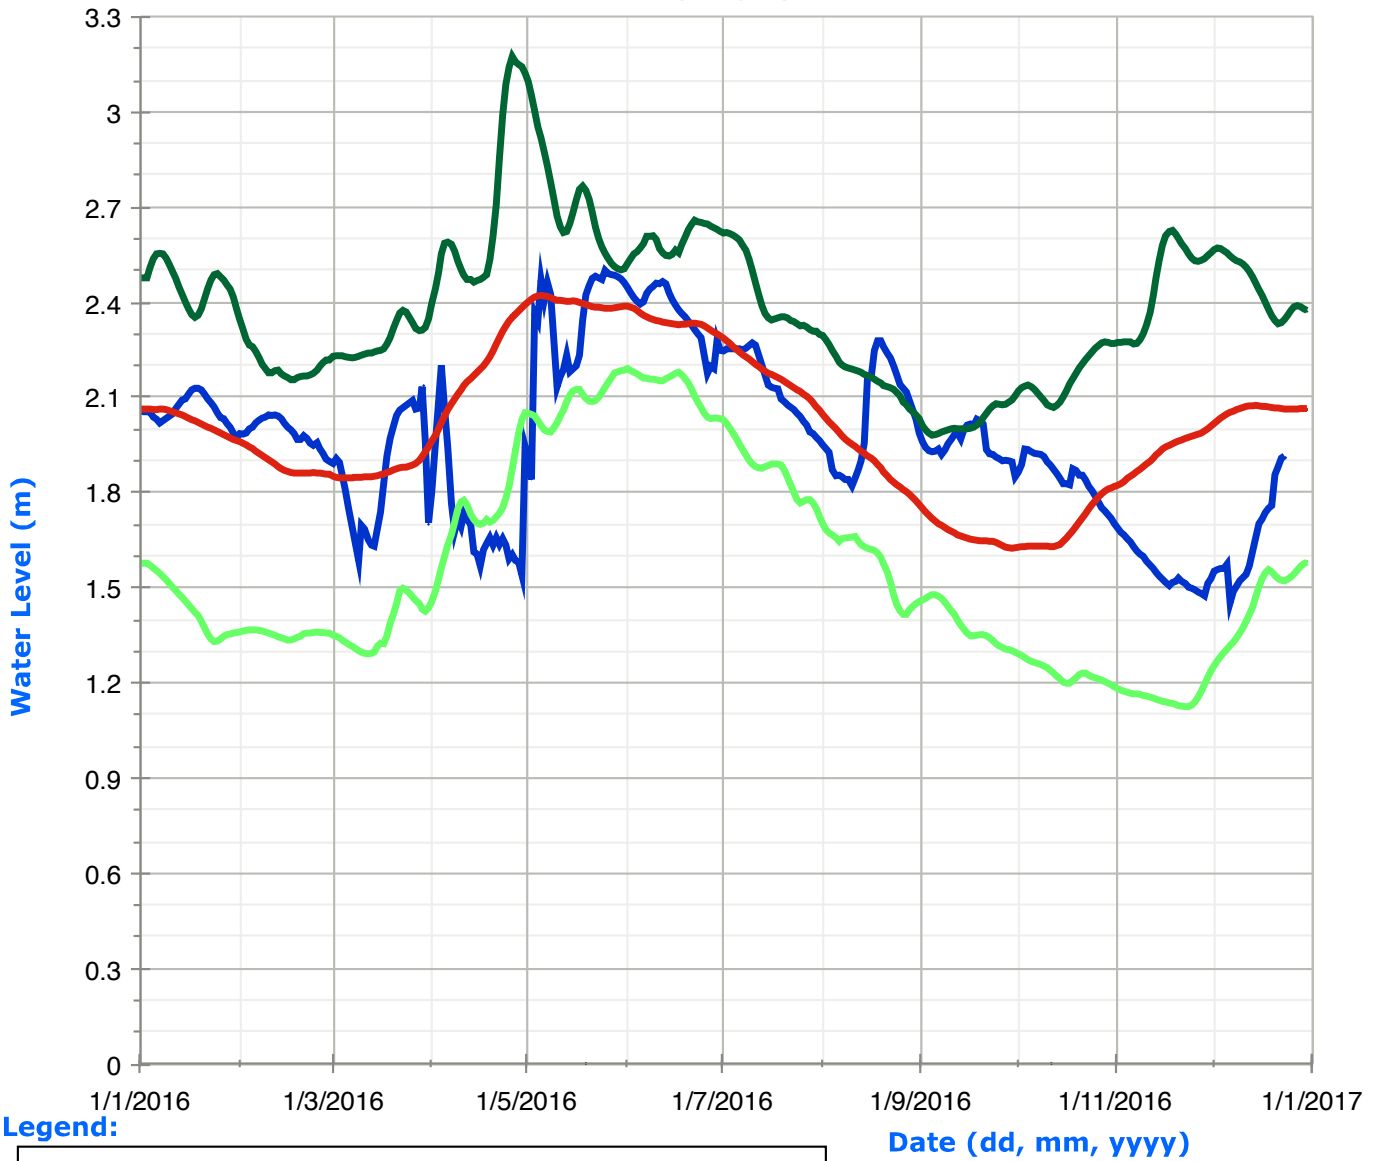

Horseshoe Lake (Mountain Lake) Water Levels