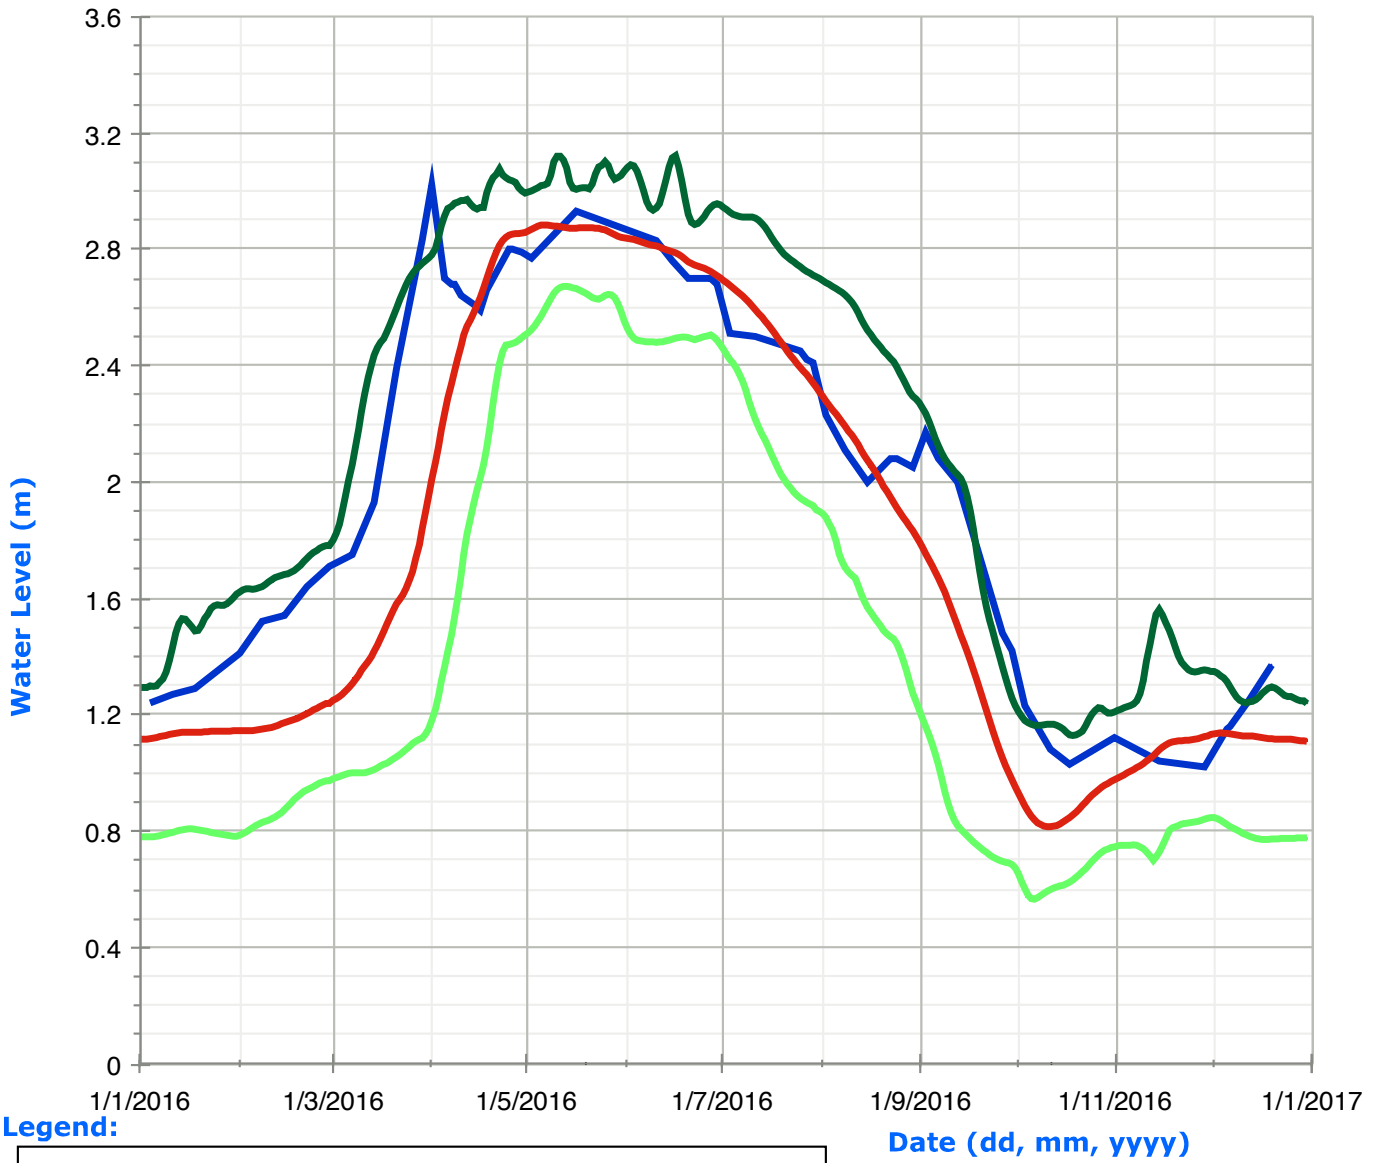

# Sherborne Lake (Trout Lake) Water Levels

Legend:

# Moore Lake Water Levels

Legend:

# Gull Lake Water Levels

Legend:

Date (dd, mm, yyyy)

# Bob Lake Water Levels

Legend:

Date (dd, mm, yyyy)