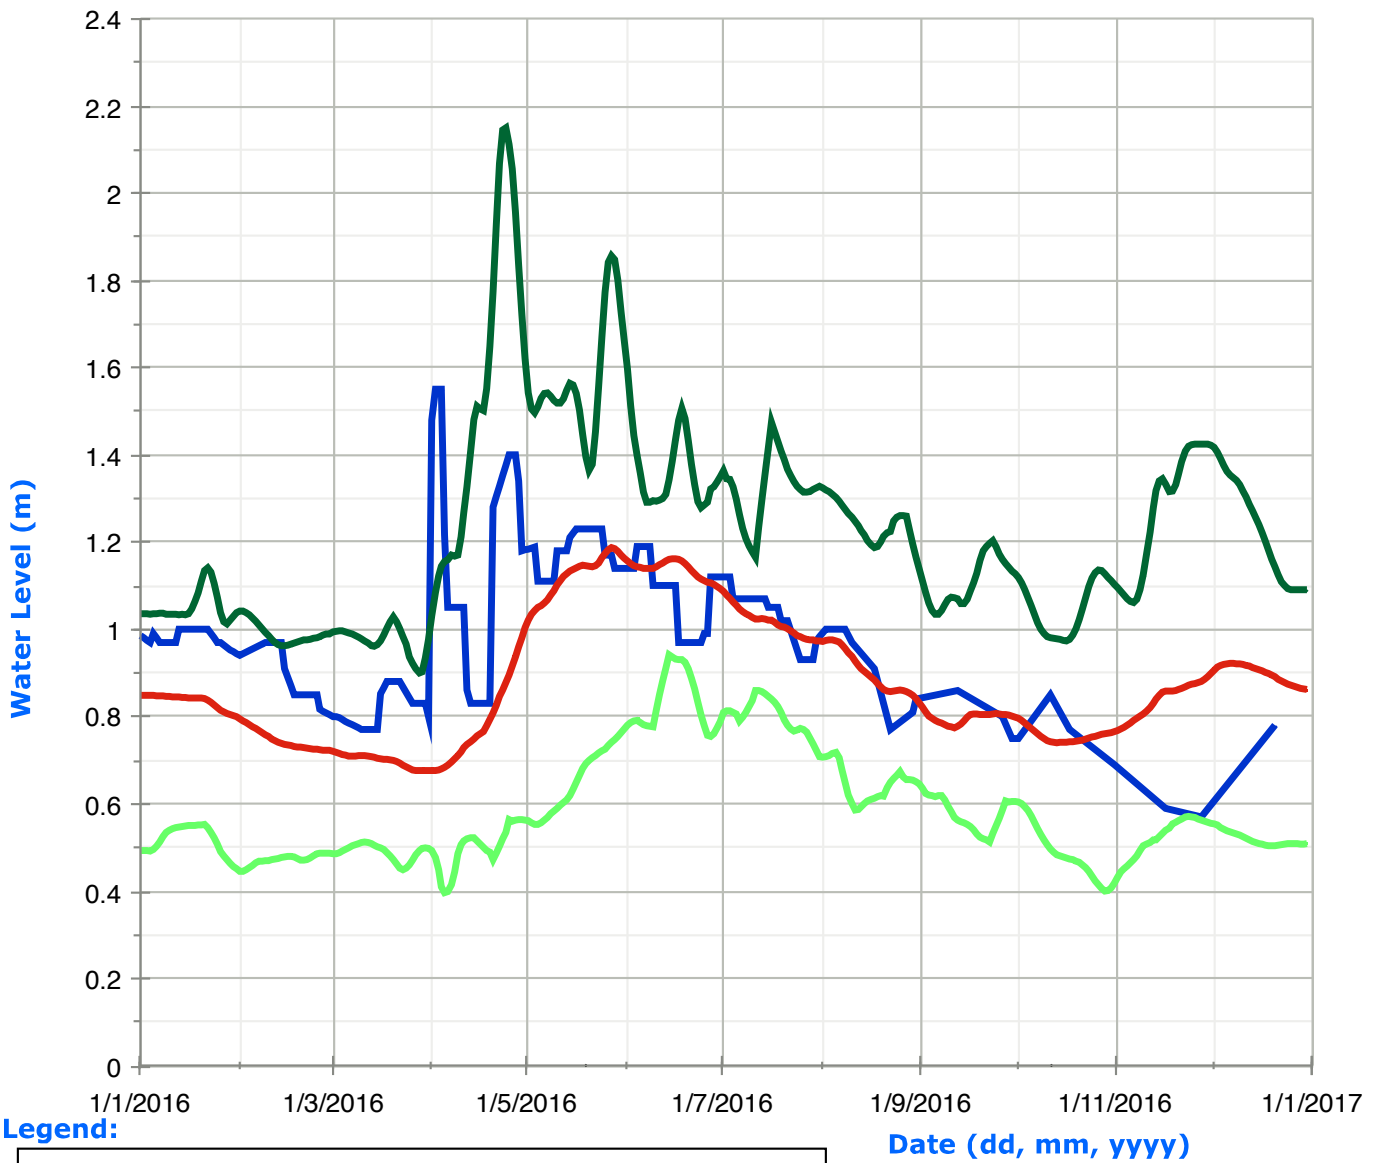

Red Pine Lake (Paint Lake) Water Levels