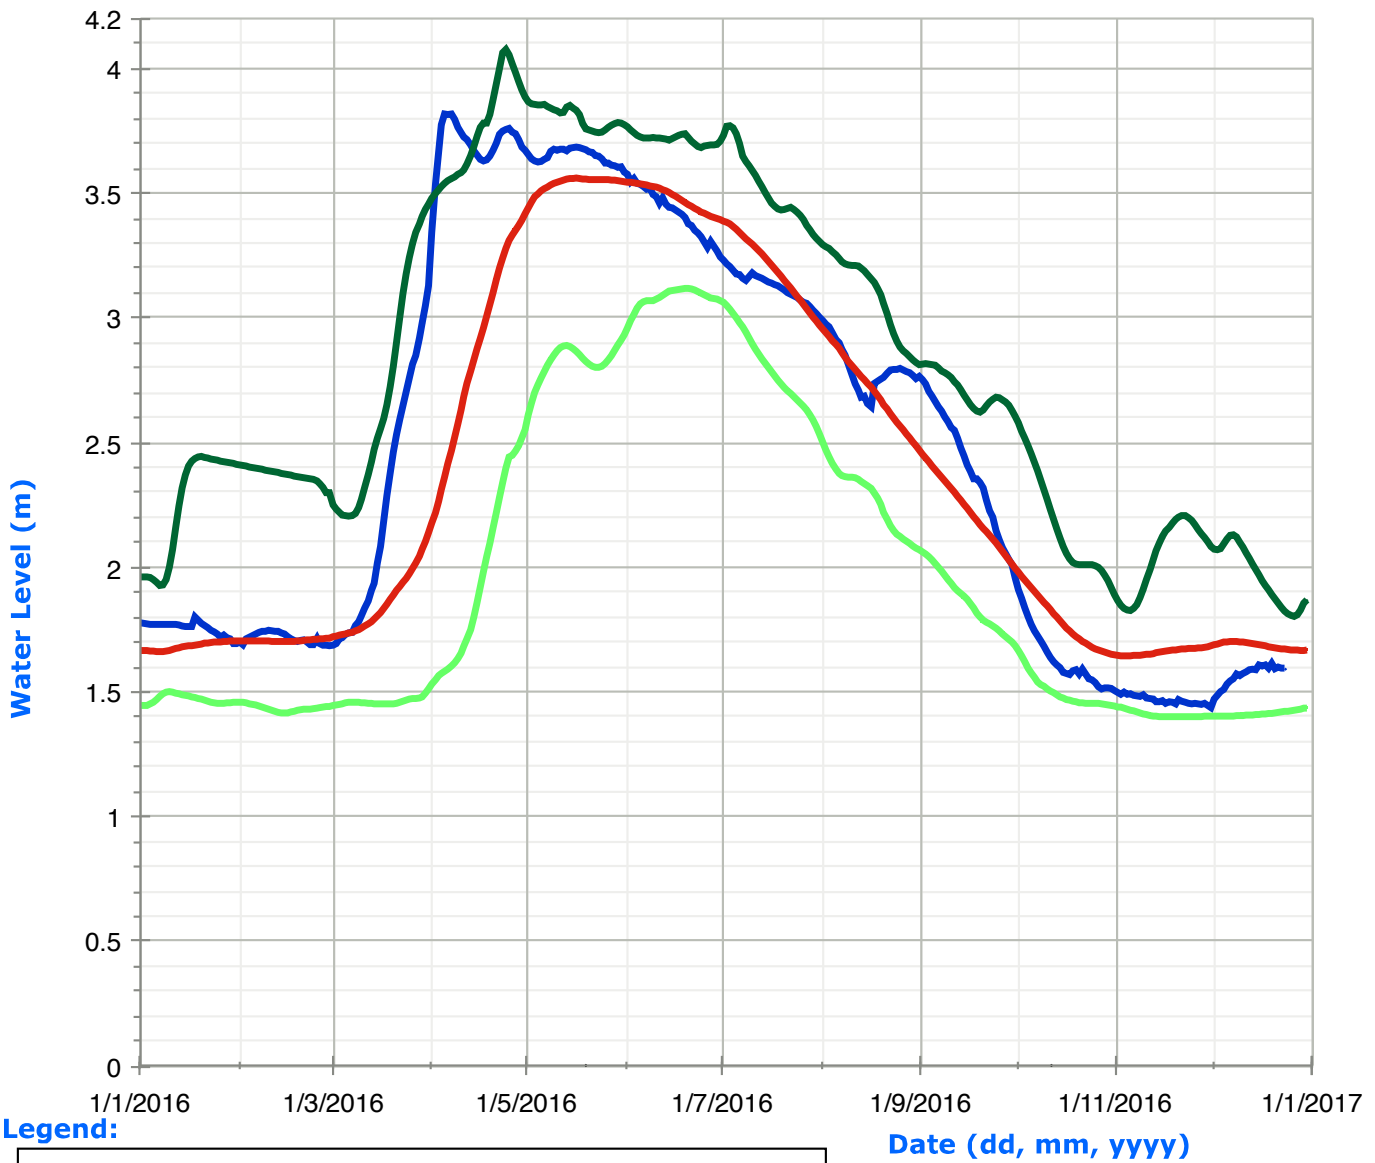

# Twelve Mile Lake (Boshkung Lake) Water Levels

Legend:

Date (dd, mm, yyyy)

# Kennisis Lake (Little Kennisis Lake) Water Levels

**Legend:**

# Horseshoe Lake (Mountain Lake) Water Levels

Legend:

# Redstone Lake Water Levels

Legend:

Date (dd, mm, yyyy)