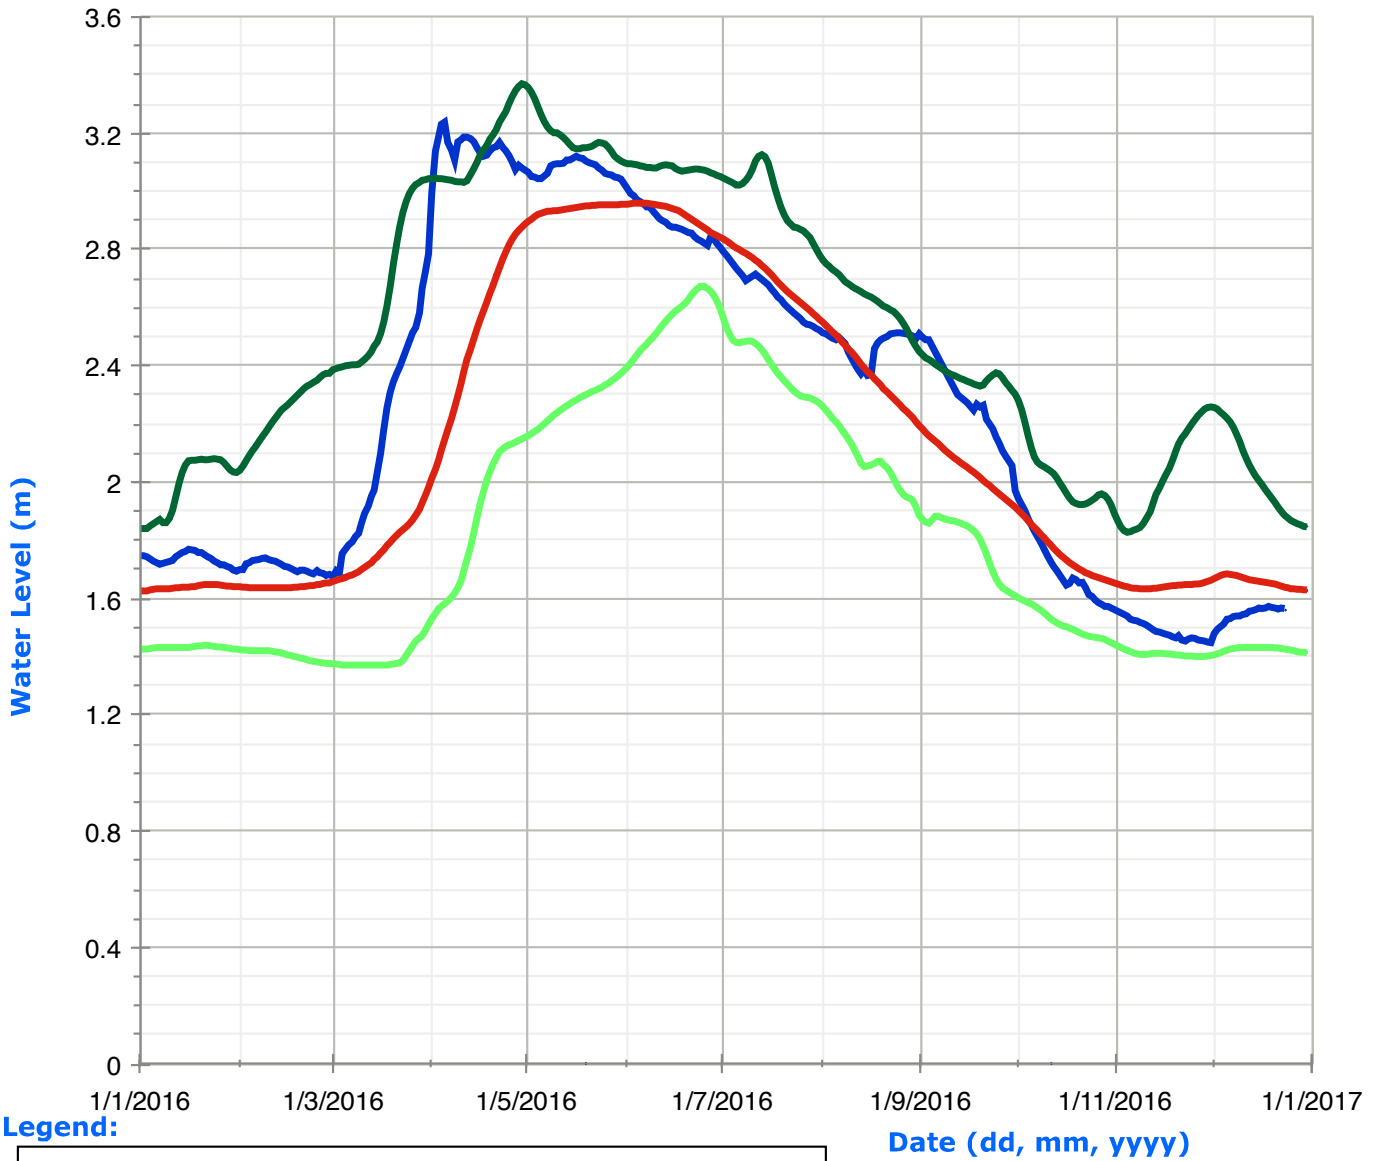

# Redstone Lake Water Levels

Legend:

Date (dd, mm, yyyy)

# Eagle Lake (Moose Lake) Water Levels

Legend:

Date (dd, mm, yyyy)

# Oblong Lake (Haliburton Lake) Water Levels

Legend:

Date (dd, mm, yyyy)