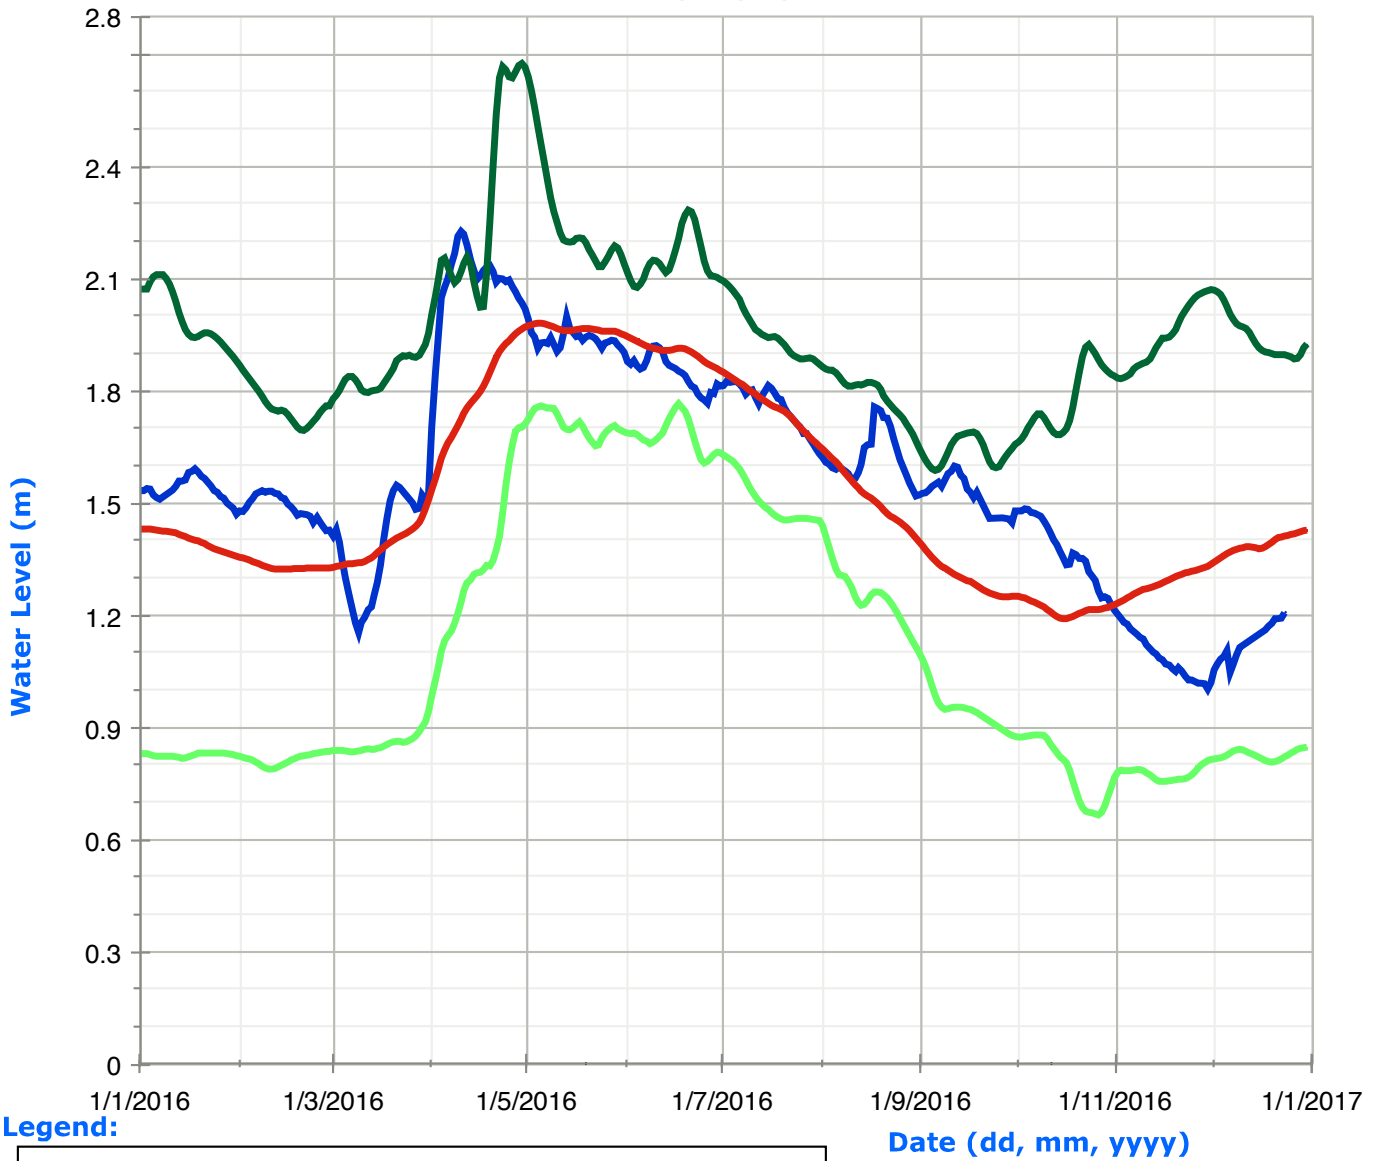

# Big Hawk Lake (Little Hawk Lake) Water Levels

Legend:

# Nunikani Lake (Crab Lake) Water Levels

**Legend:**

# Twelve Mile Lake (Boshkung Lake) Water Levels

Legend:

Date (dd, mm, yyyy)