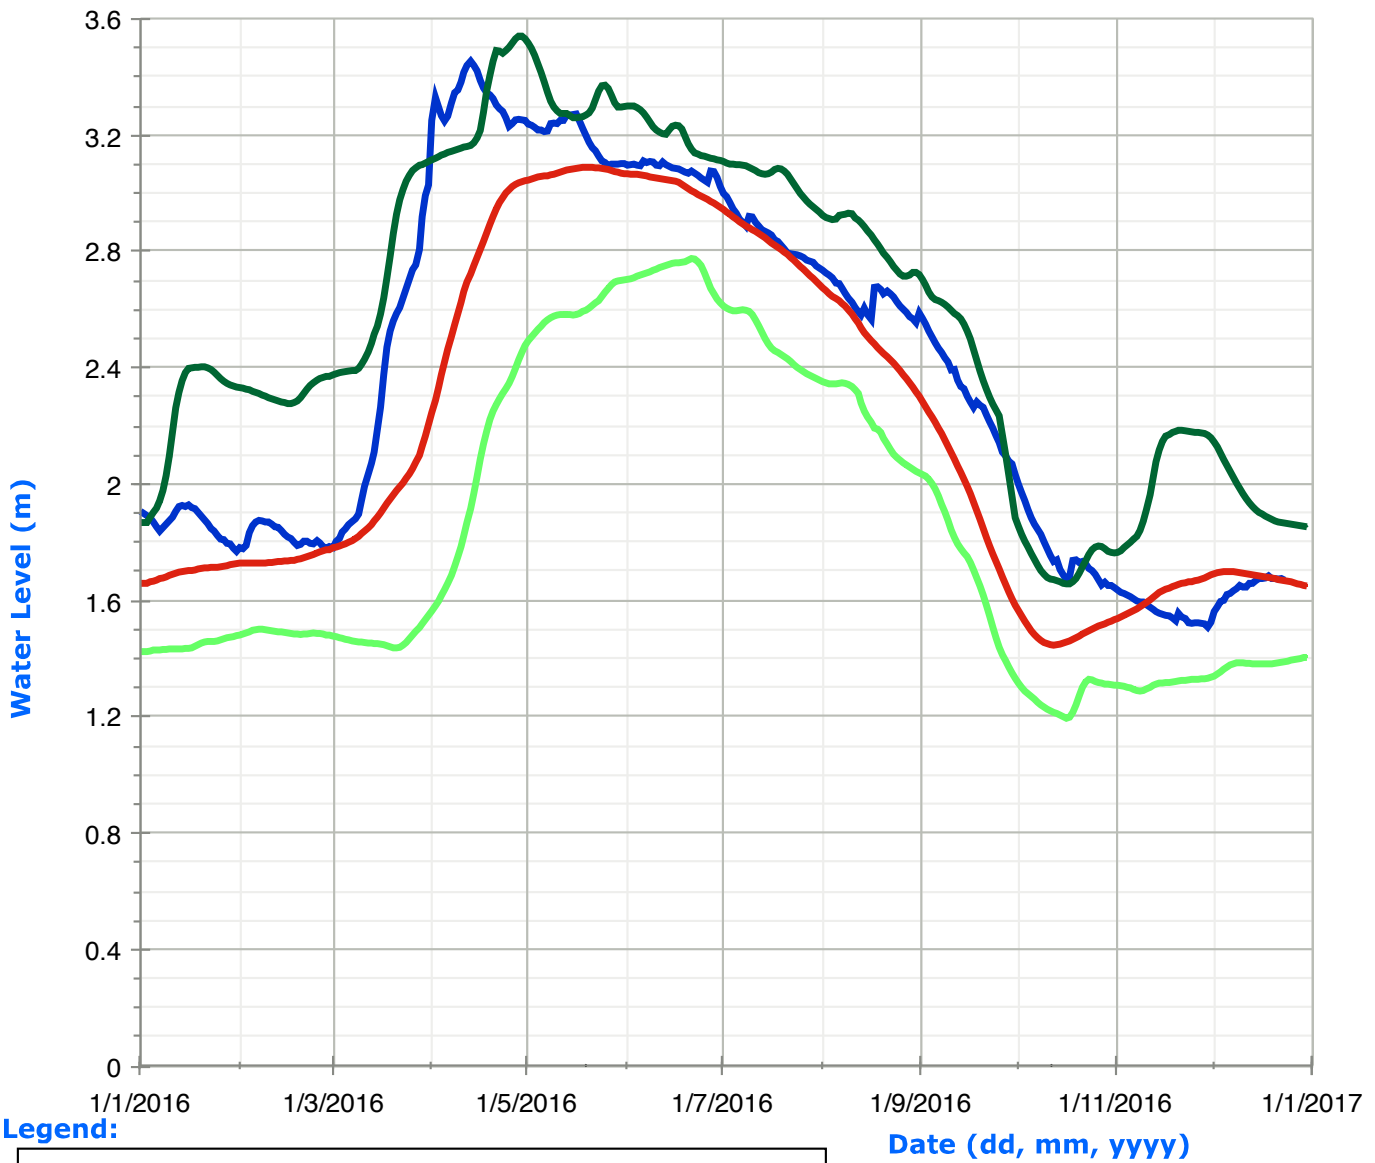

Kushog Lake (Lake St. Nora) Water Levels