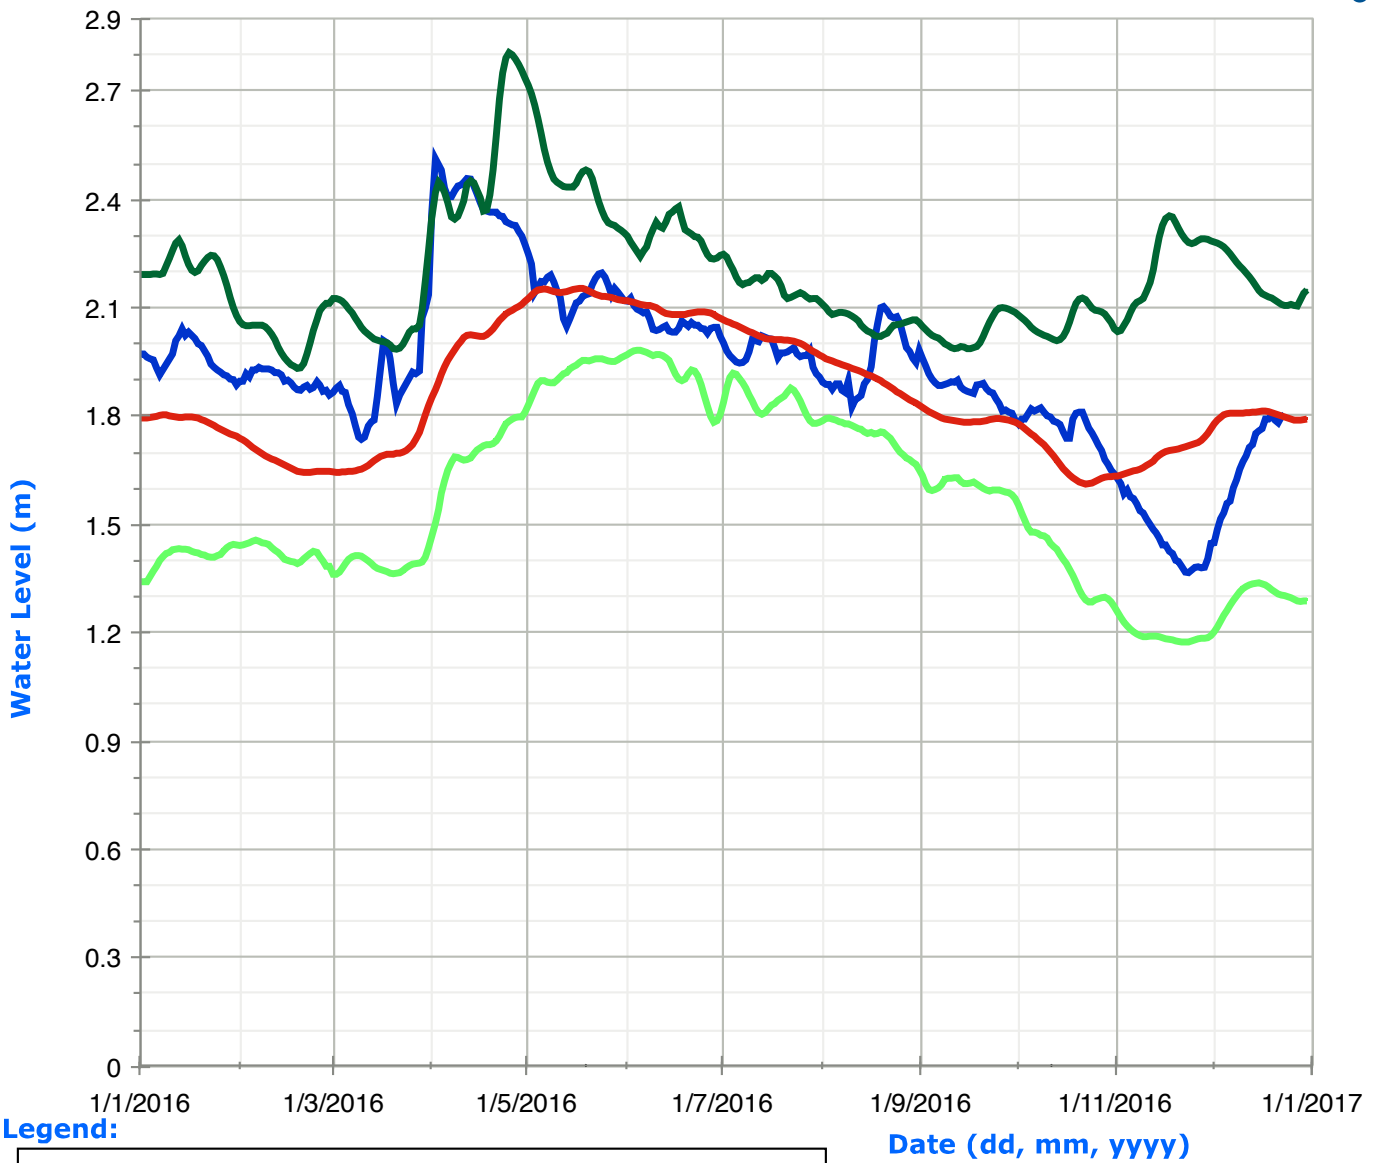

# Sherborne Lake (Trout Lake) Water Levels

Legend:

# Moore Lake Water Levels

Legend:

# Gull Lake Water Levels

Legend:

Date (dd, mm, yyyy)

# Bob Lake Water Levels

Legend:

Date (dd, mm, yyyy)