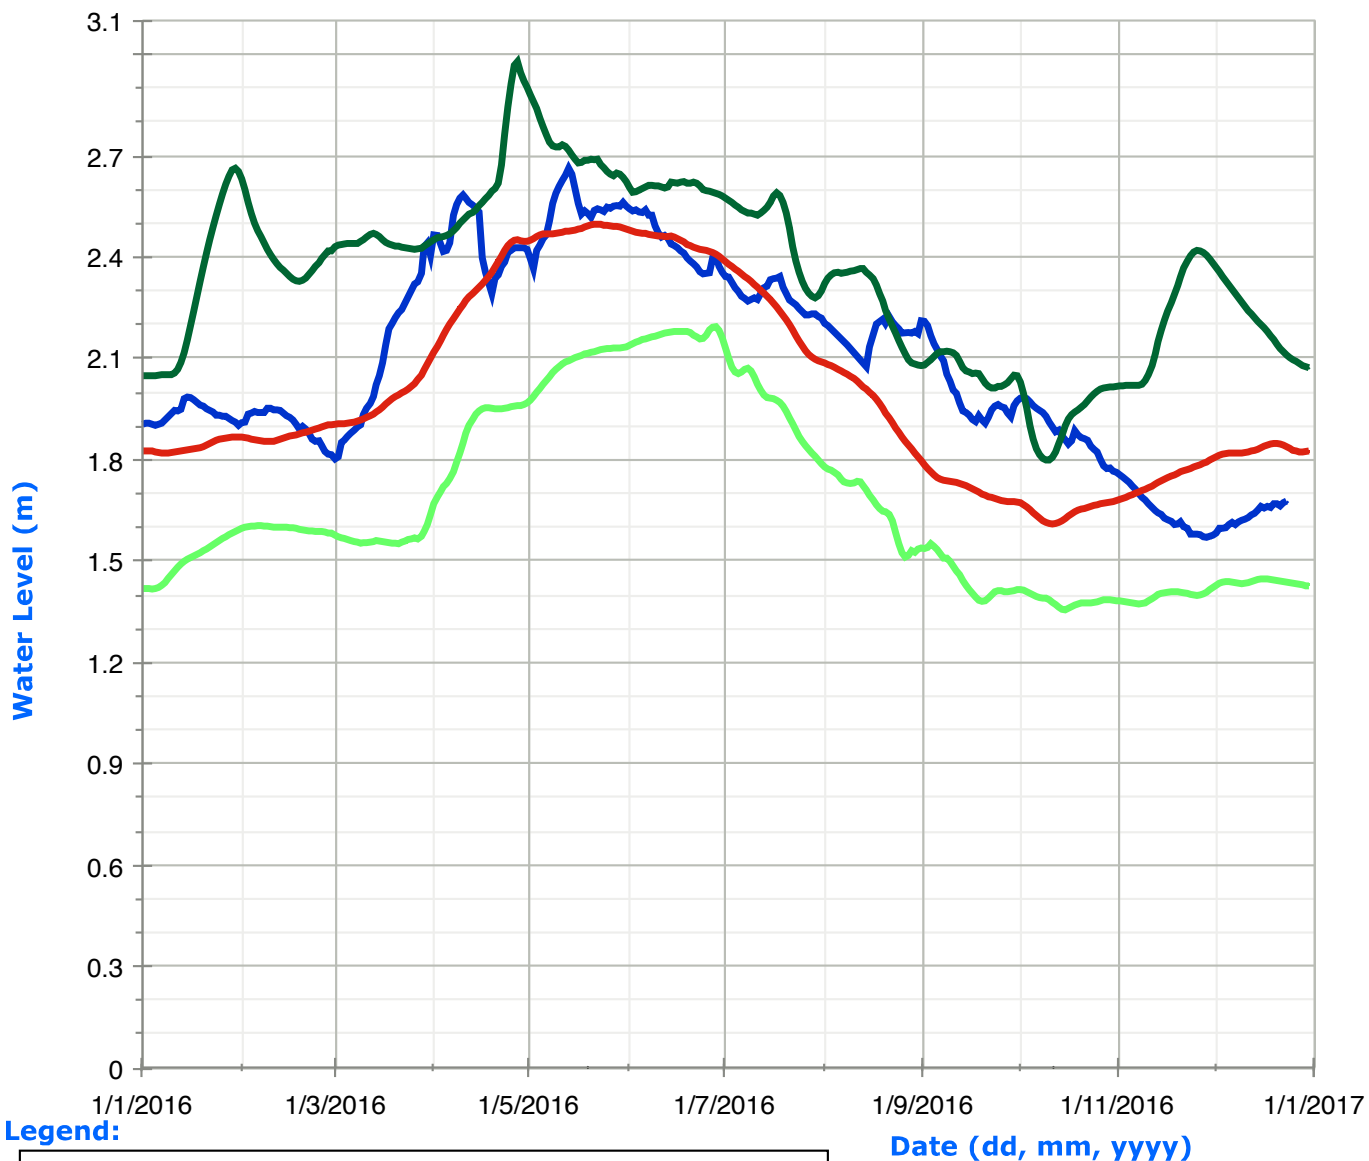

Halls Lake Water Levels