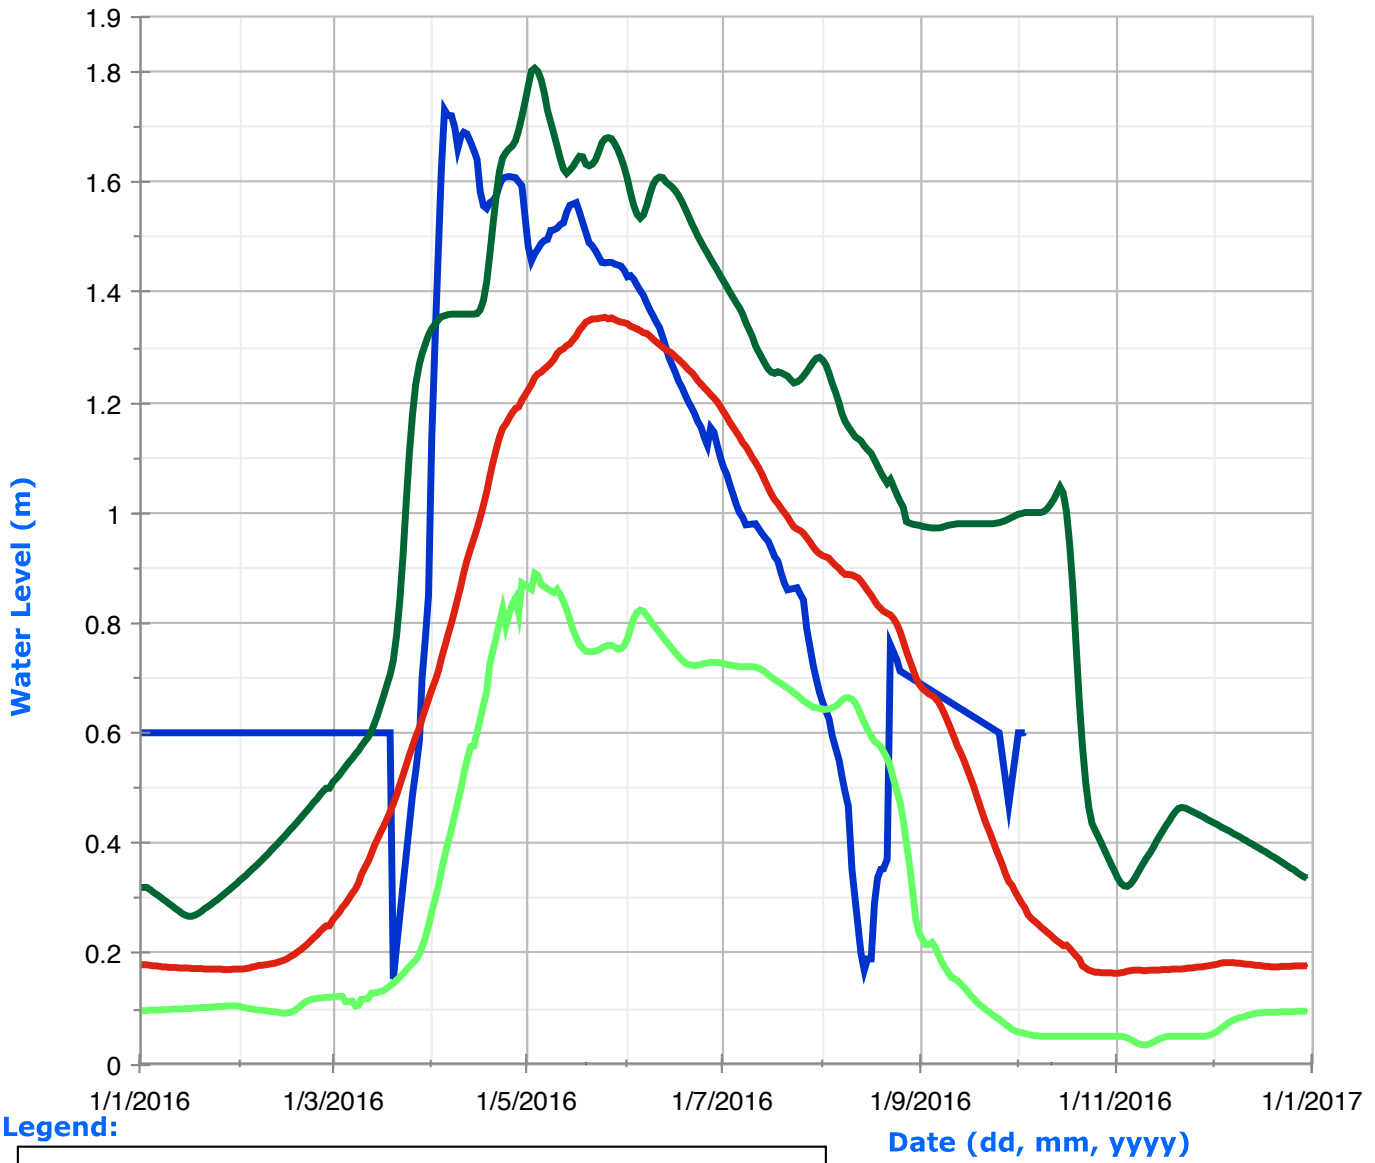

# Sherborne Lake (Trout Lake) Water Levels

Legend:

# Moore Lake Water Levels

Legend:

# Gull Lake Water Levels

Legend:

Date (dd, mm, yyyy)

# Bob Lake Water Levels

Legend:

Date (dd, mm, yyyy)