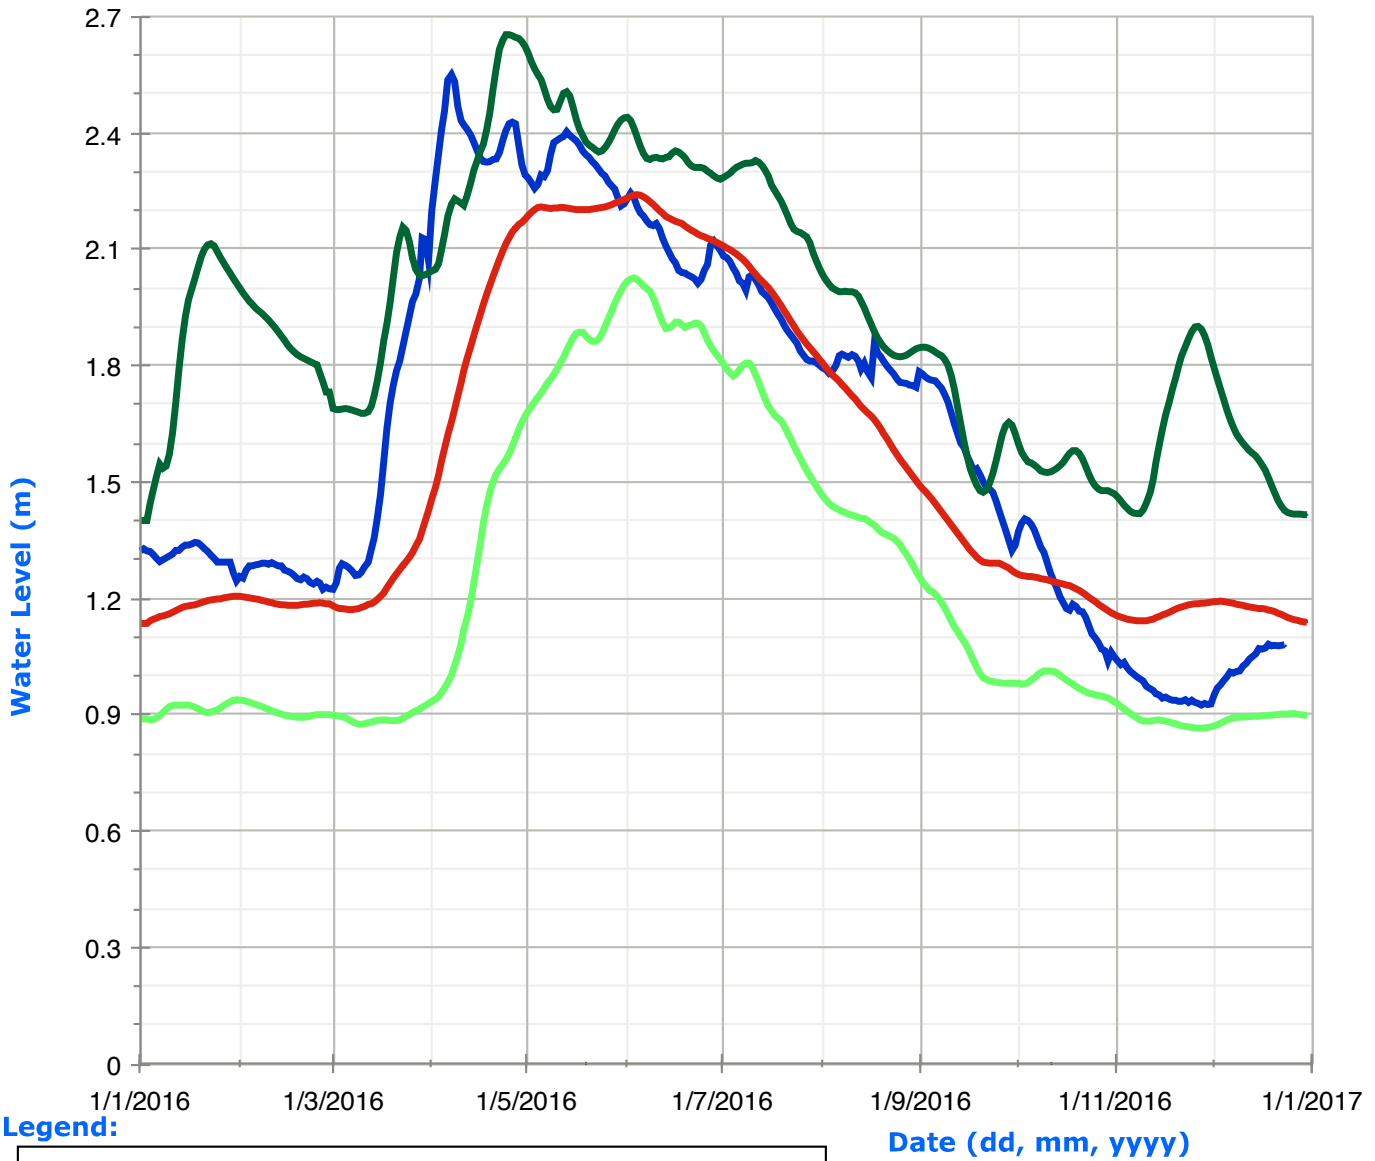

# Horseshoe Lake (Mountain Lake) Water Levels

Legend:

# Redstone Lake Water Levels

Legend:

Date (dd, mm, yyyy)

# Eagle Lake (Moose Lake) Water Levels

Legend:

Date (dd, mm, yyyy)