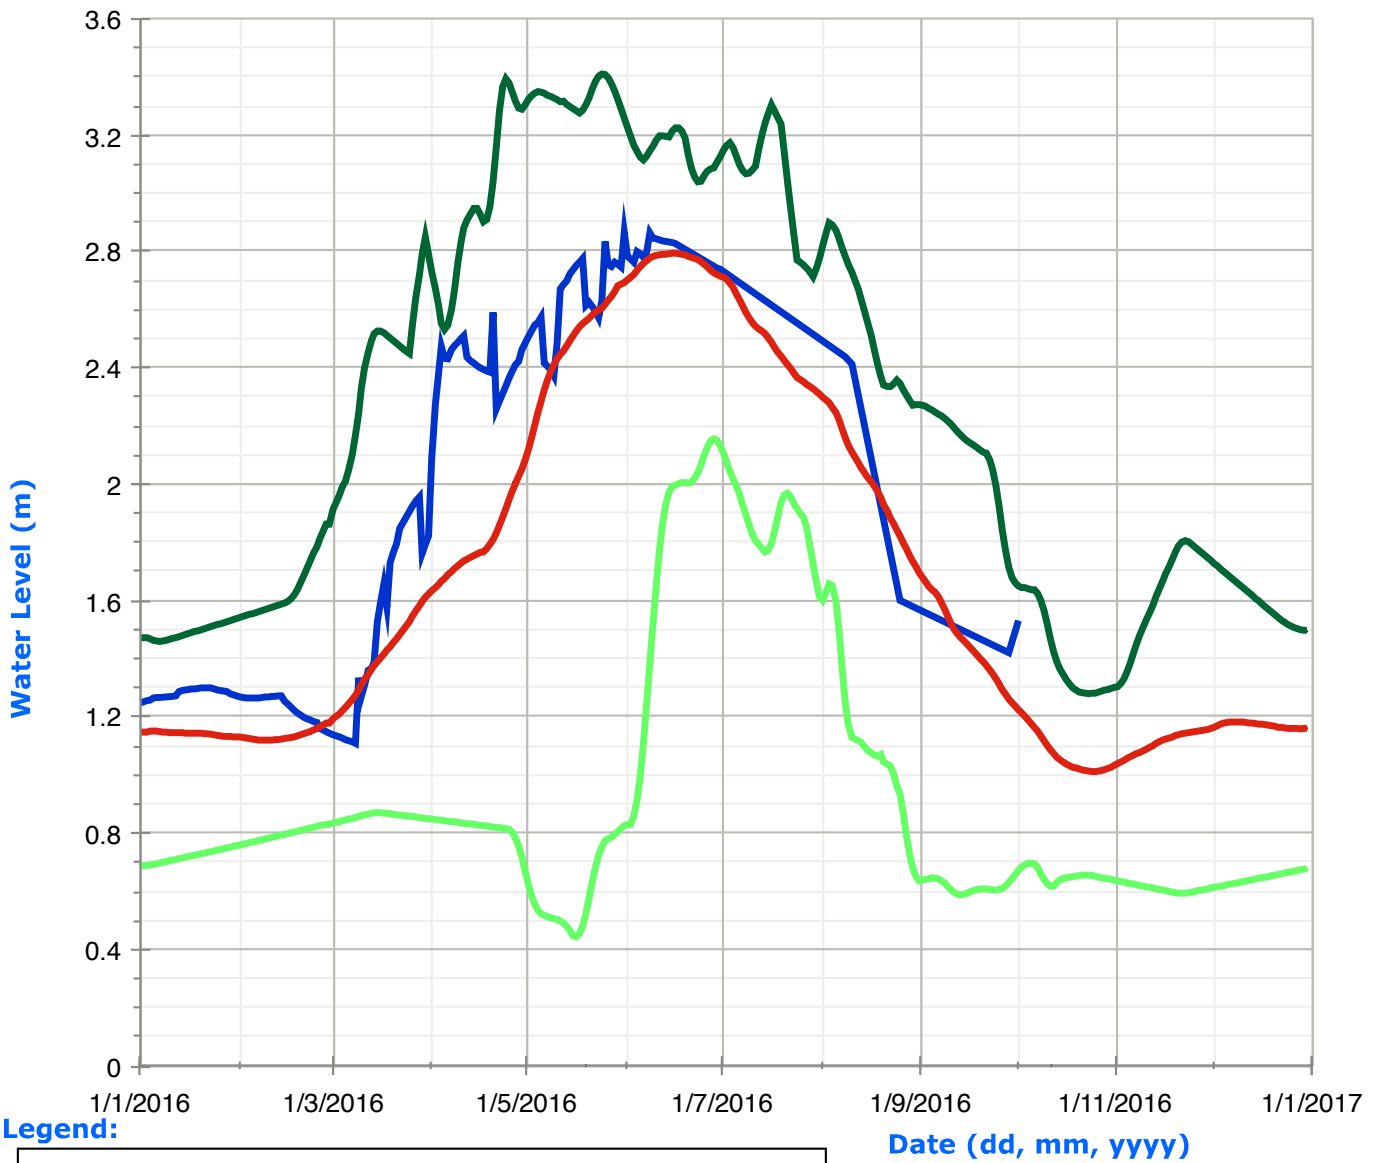

# Bob Lake Water Levels

Legend:

Date (dd, mm, yyyy)

# Big Hawk Lake (Little Hawk Lake) Water Levels

Legend:

# Nunikani Lake (Crab Lake) Water Levels

**Legend:**