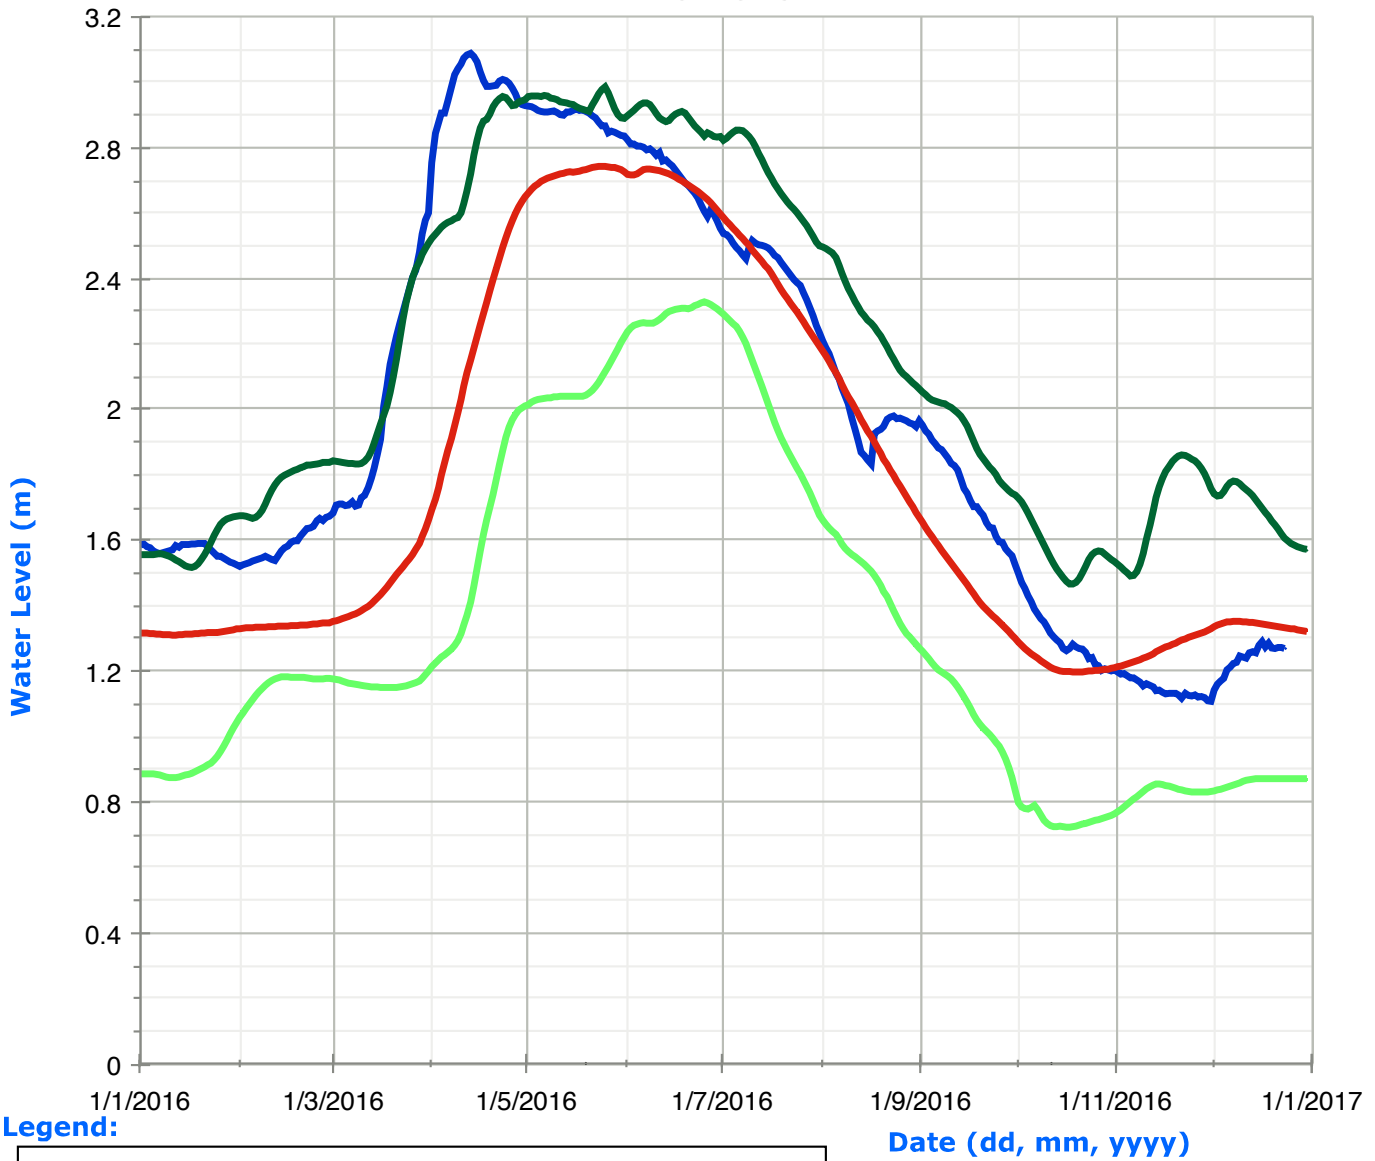

Kennisis Lake (Little Kennisis Lake) Water Levels