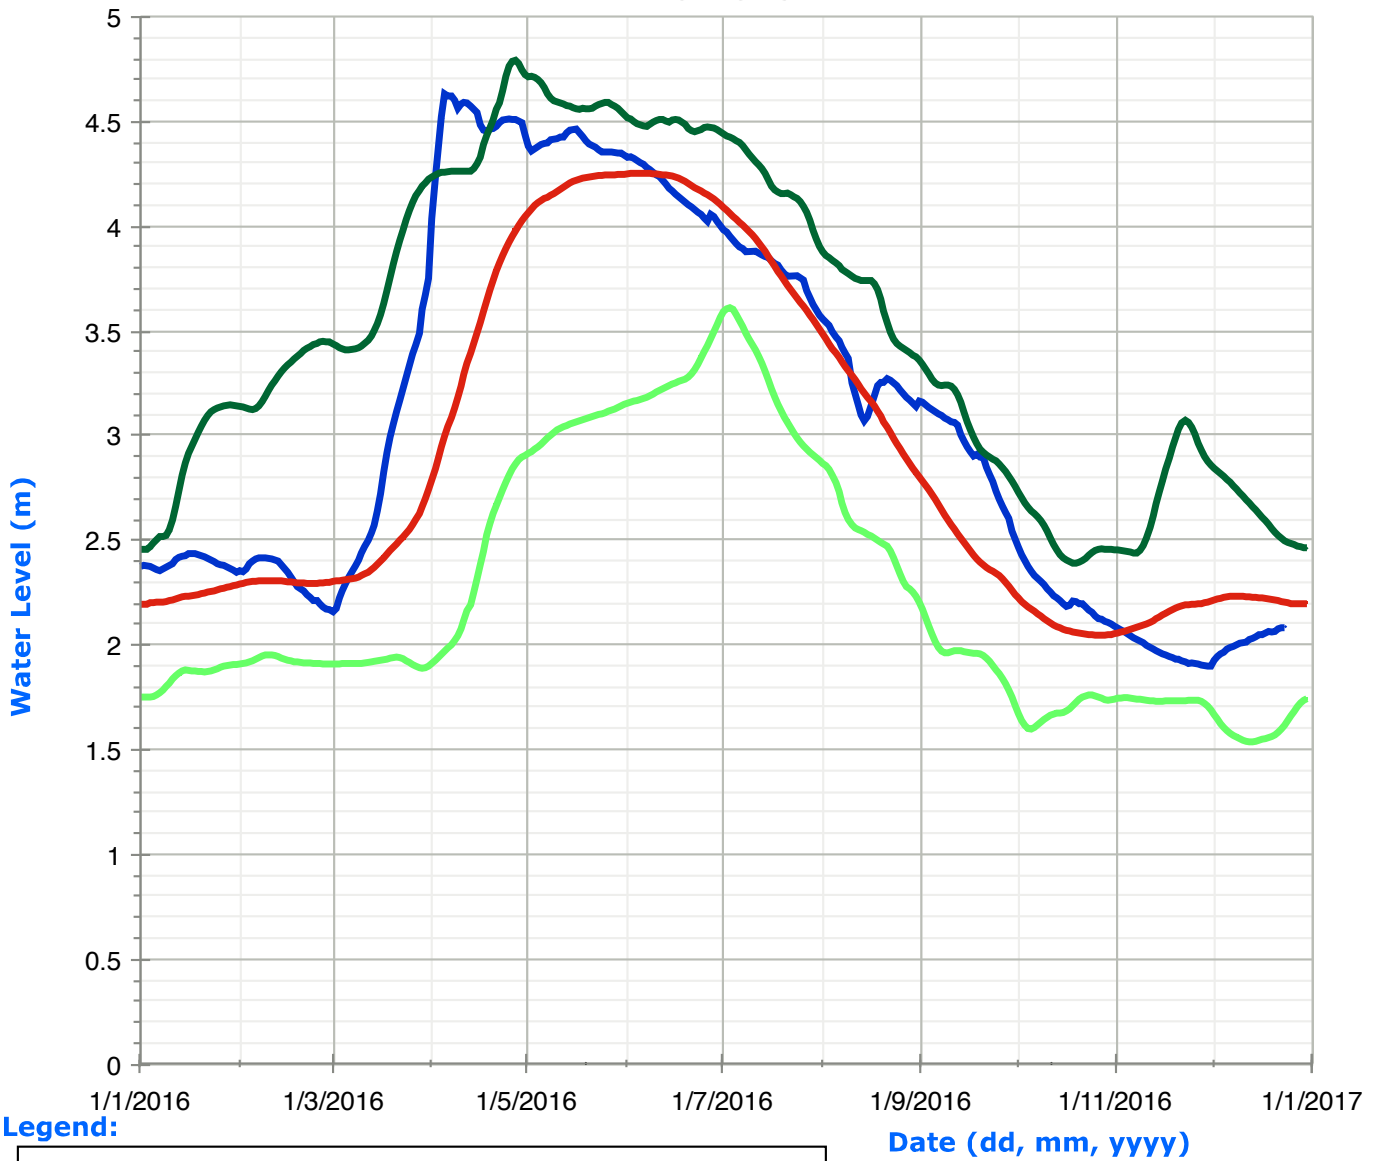

# Bob Lake Water Levels

Legend:

Date (dd, mm, yyyy)

# Little Bob Lake Water Levels

**Legend:**

# Kushog Lake (Lake St. Nora) Water Levels

**Legend:**

# Big Hawk Lake (Little Hawk Lake) Water Levels

Legend: