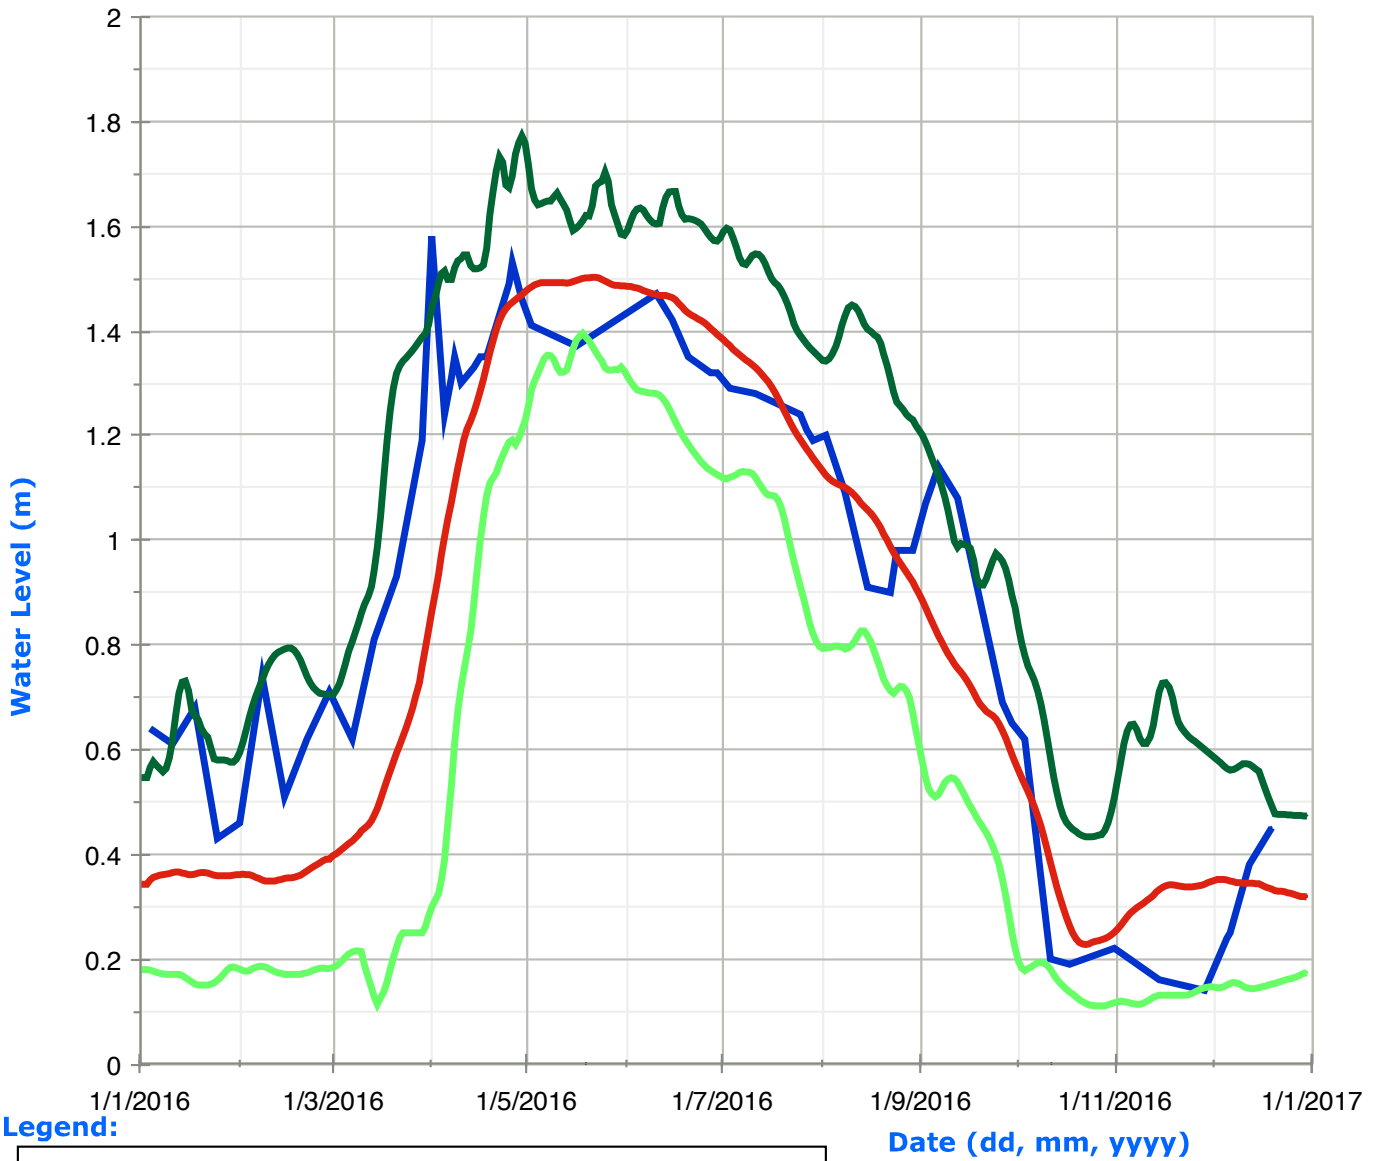

# Moore Lake Water Levels

Legend:

# Gull Lake Water Levels

Legend:

Date (dd, mm, yyyy)

# Bob Lake Water Levels

Legend:

Date (dd, mm, yyyy)

# Little Bob Lake Water Levels

**Legend:**