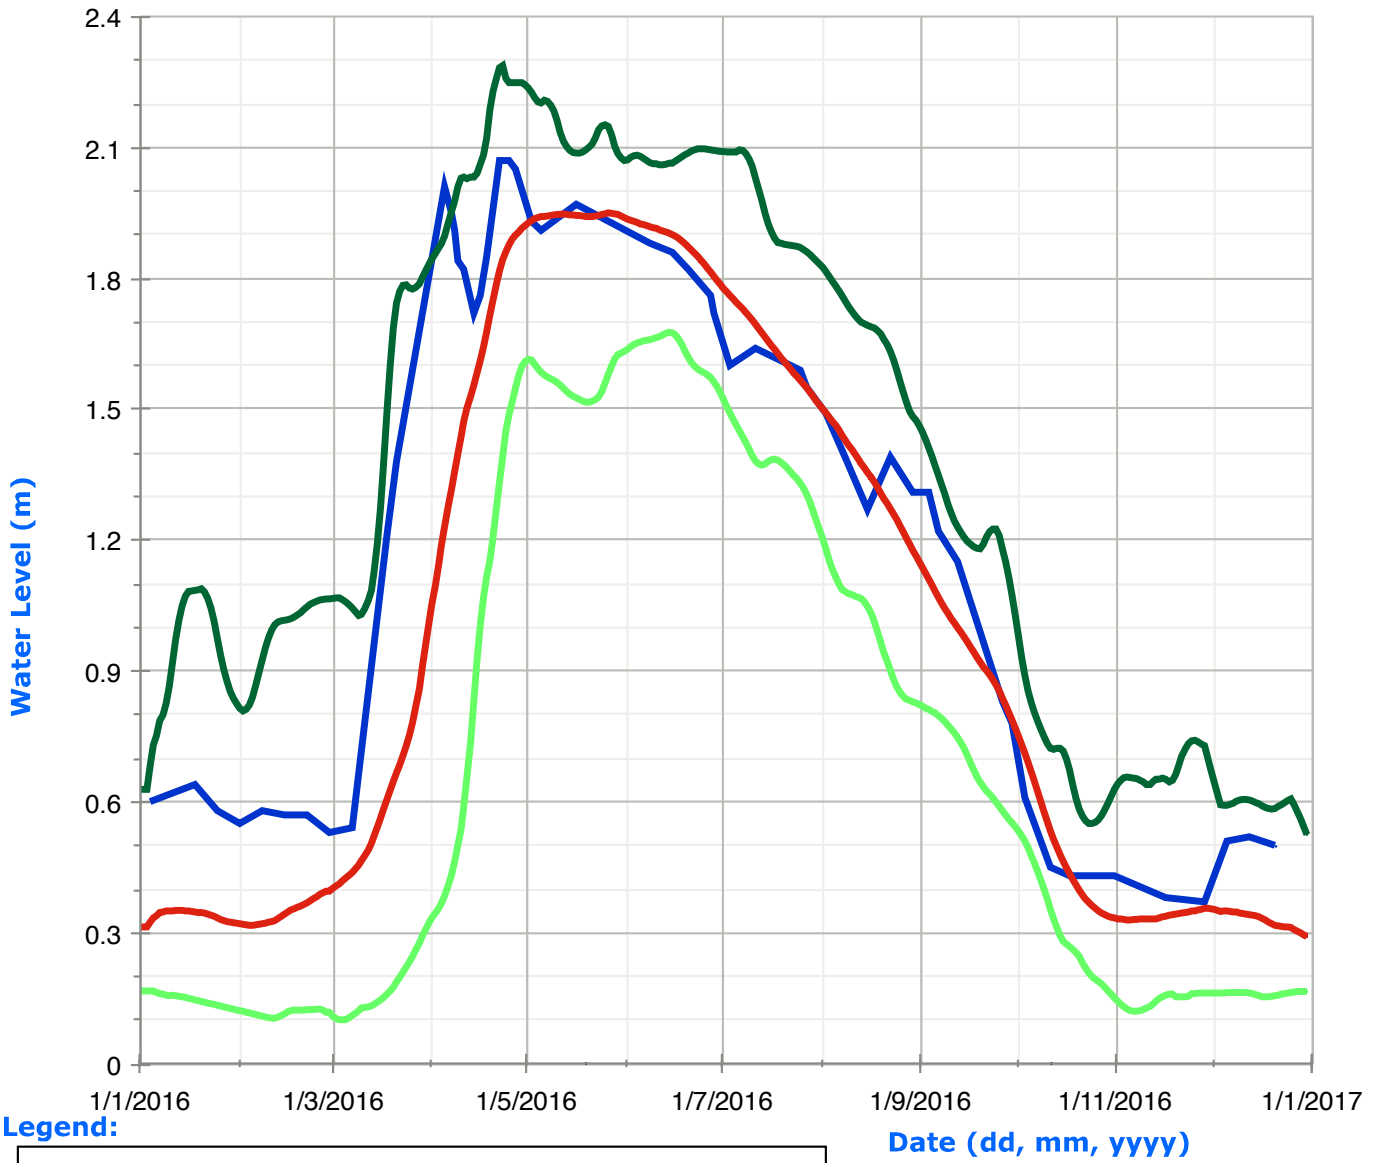

# Redstone Lake Water Levels

Legend:

Date (dd, mm, yyyy)

# Eagle Lake (Moose Lake) Water Levels

Legend:

Date (dd, mm, yyyy)

# Oblong Lake (Haliburton Lake) Water Levels

Legend:

Date (dd, mm, yyyy)

# Percy Lake Water Levels

Legend: