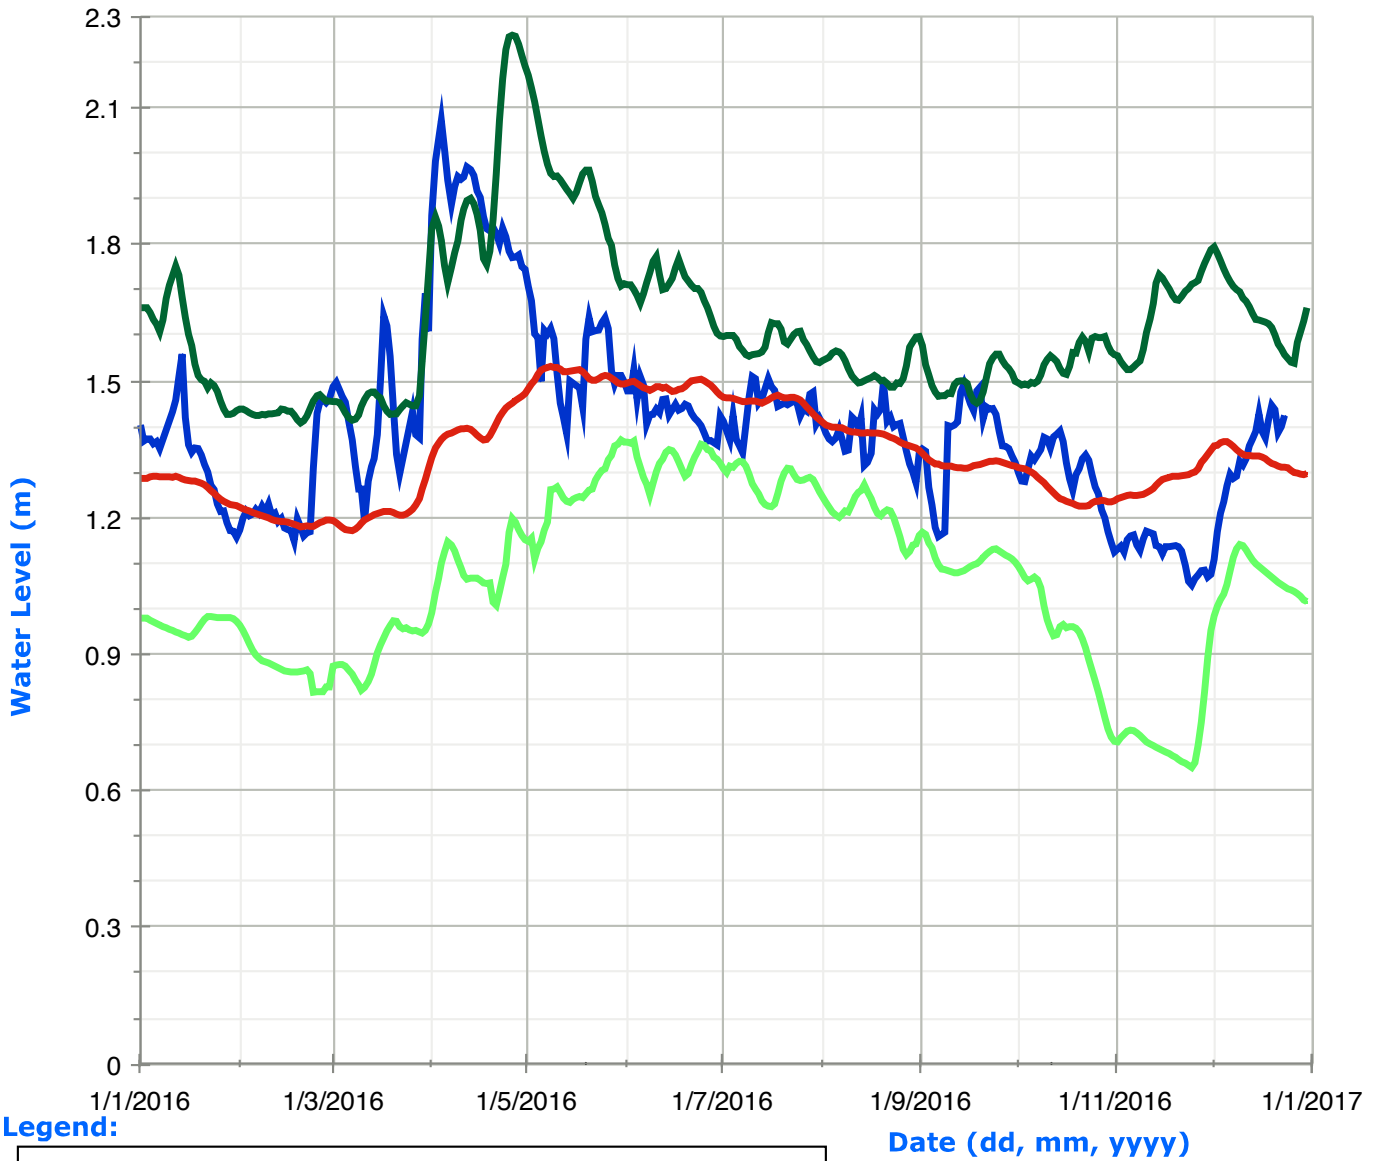

# Sherborne Lake (Trout Lake) Water Levels

Legend:

# Moore Lake Water Levels

Legend:

# Gull Lake Water Levels

Legend:

Date (dd, mm, yyyy)

# Bob Lake Water Levels

Legend:

Date (dd, mm, yyyy)