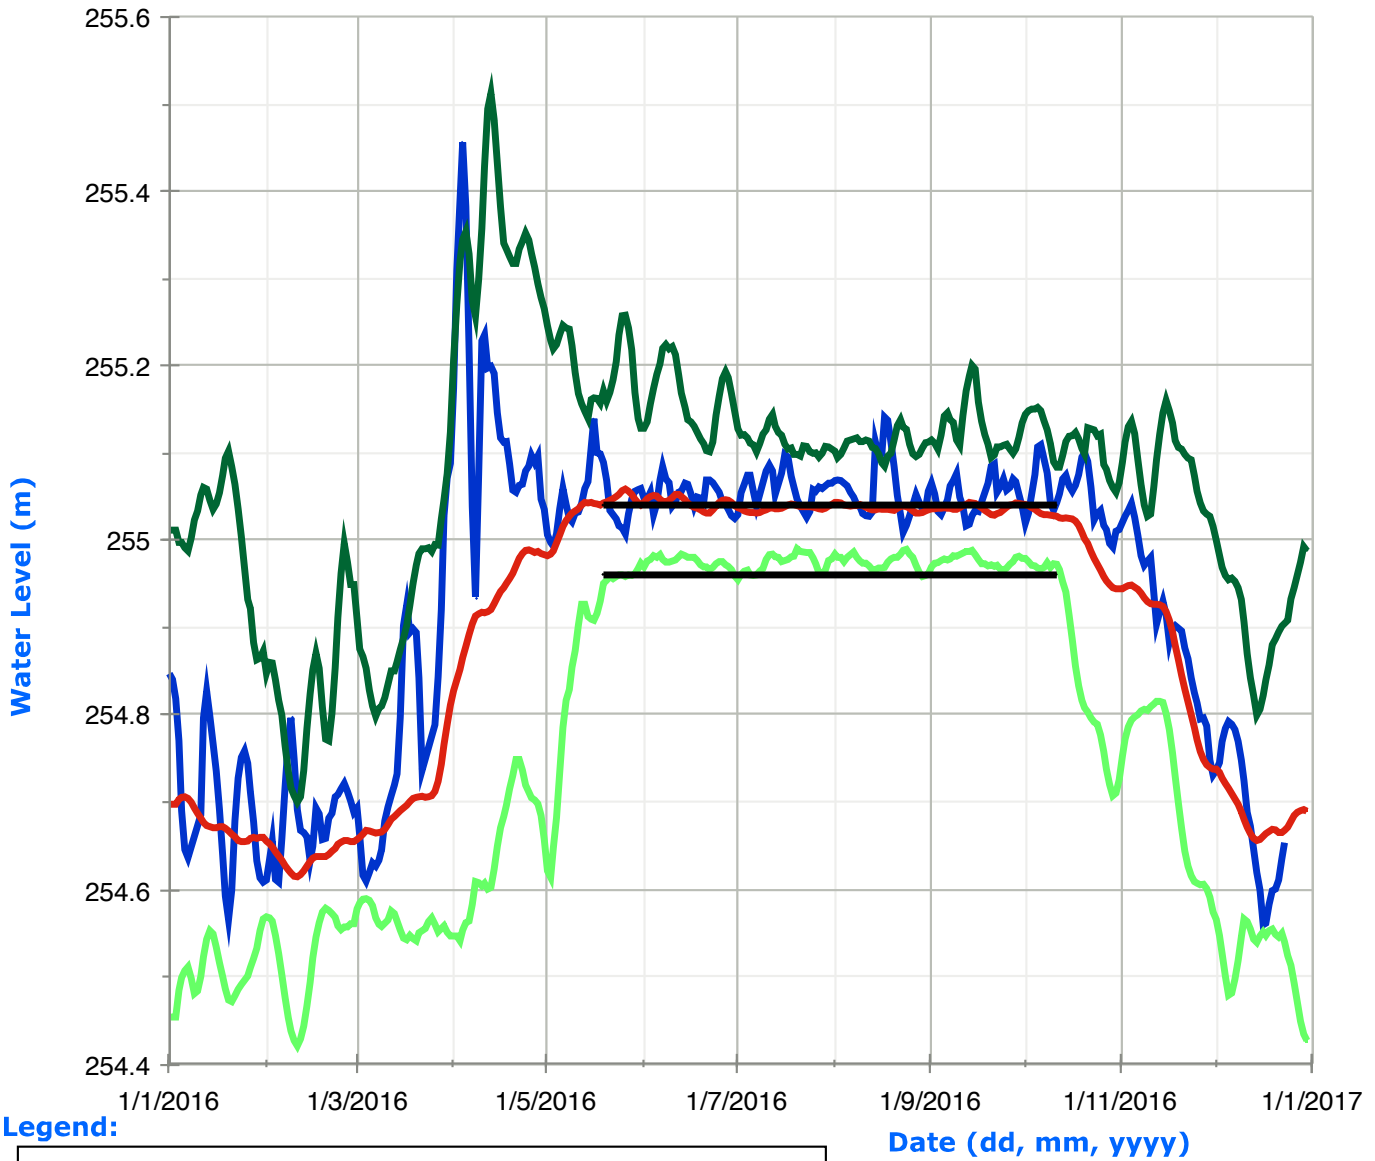

Balsam Lake Water Levels

Legend:

Cameron Lake Water Levels

Legend:

Lake Scugog Water Levels

Legend:

	Historic High Water Levels		Daily Water Levels
	Historic Low Water Levels		Navigation Range
	Average Water Levels		

Sturgeon Lake Water Levels

Legend:

Buckhorn Lake Water Levels

Legend:

Date (dd, mm, yyyy)

Lower Buckhorn Lake Water Levels

Legend:

Lovesick Lake Water Levels

Legend:

Stony Lake Water Levels

Legend:

	Historic High Water Levels		Daily Water Levels
	Historic Low Water Levels		Navigation Range
	Average Water Levels		

Lake Katchewanooka Water Levels

Legend:

Little Lake Water Levels

Legend:

Lock 19 Lower Water Levels

Legend: