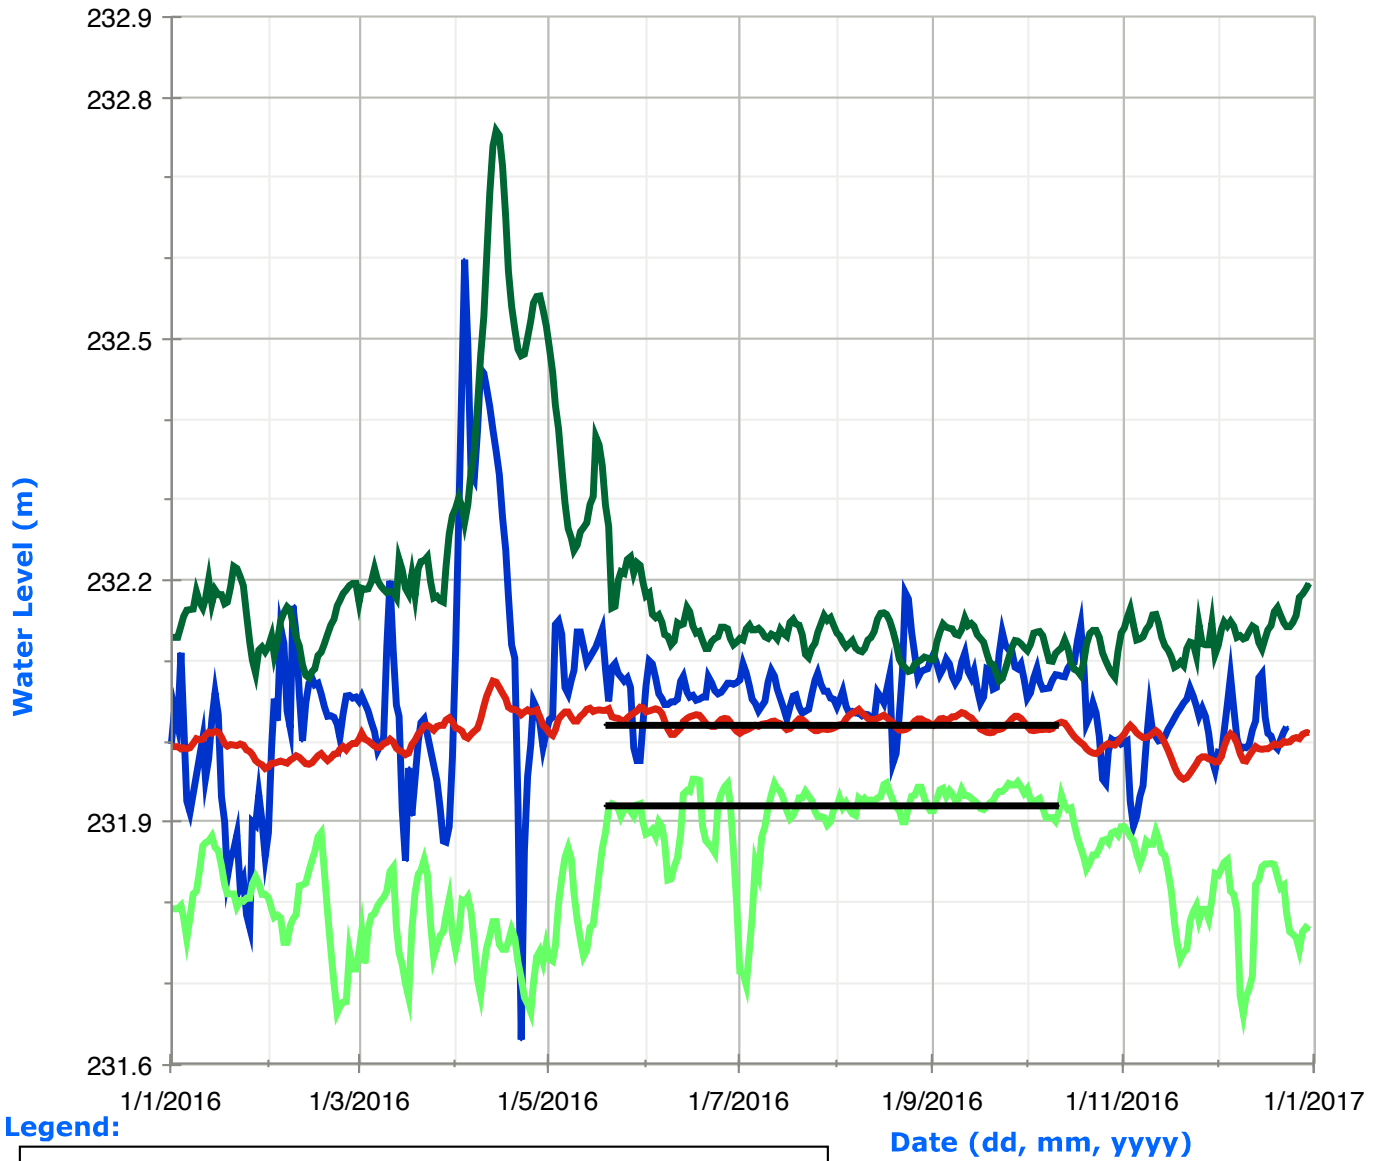

Balsam Lake Water Levels

Legend:

Cameron Lake Water Levels

Legend:

Lake Scugog Water Levels

Legend:

	Historic High Water Levels		Daily Water Levels
	Historic Low Water Levels		Navigation Range
	Average Water Levels		

Sturgeon Lake Water Levels

Legend:

Buckhorn Lake Water Levels

Legend:

Date (dd, mm, yyyy)

Lower Buckhorn Lake Water Levels

Legend:

Lovesick Lake Water Levels

Legend:

Stony Lake Water Levels

Legend:

	Historic High Water Levels		Daily Water Levels
	Historic Low Water Levels		Navigation Range
	Average Water Levels		

Lake Katchewanooka Water Levels

Legend:

Little Lake Water Levels

Legend:

Lock 19 Lower Water Levels

Legend: