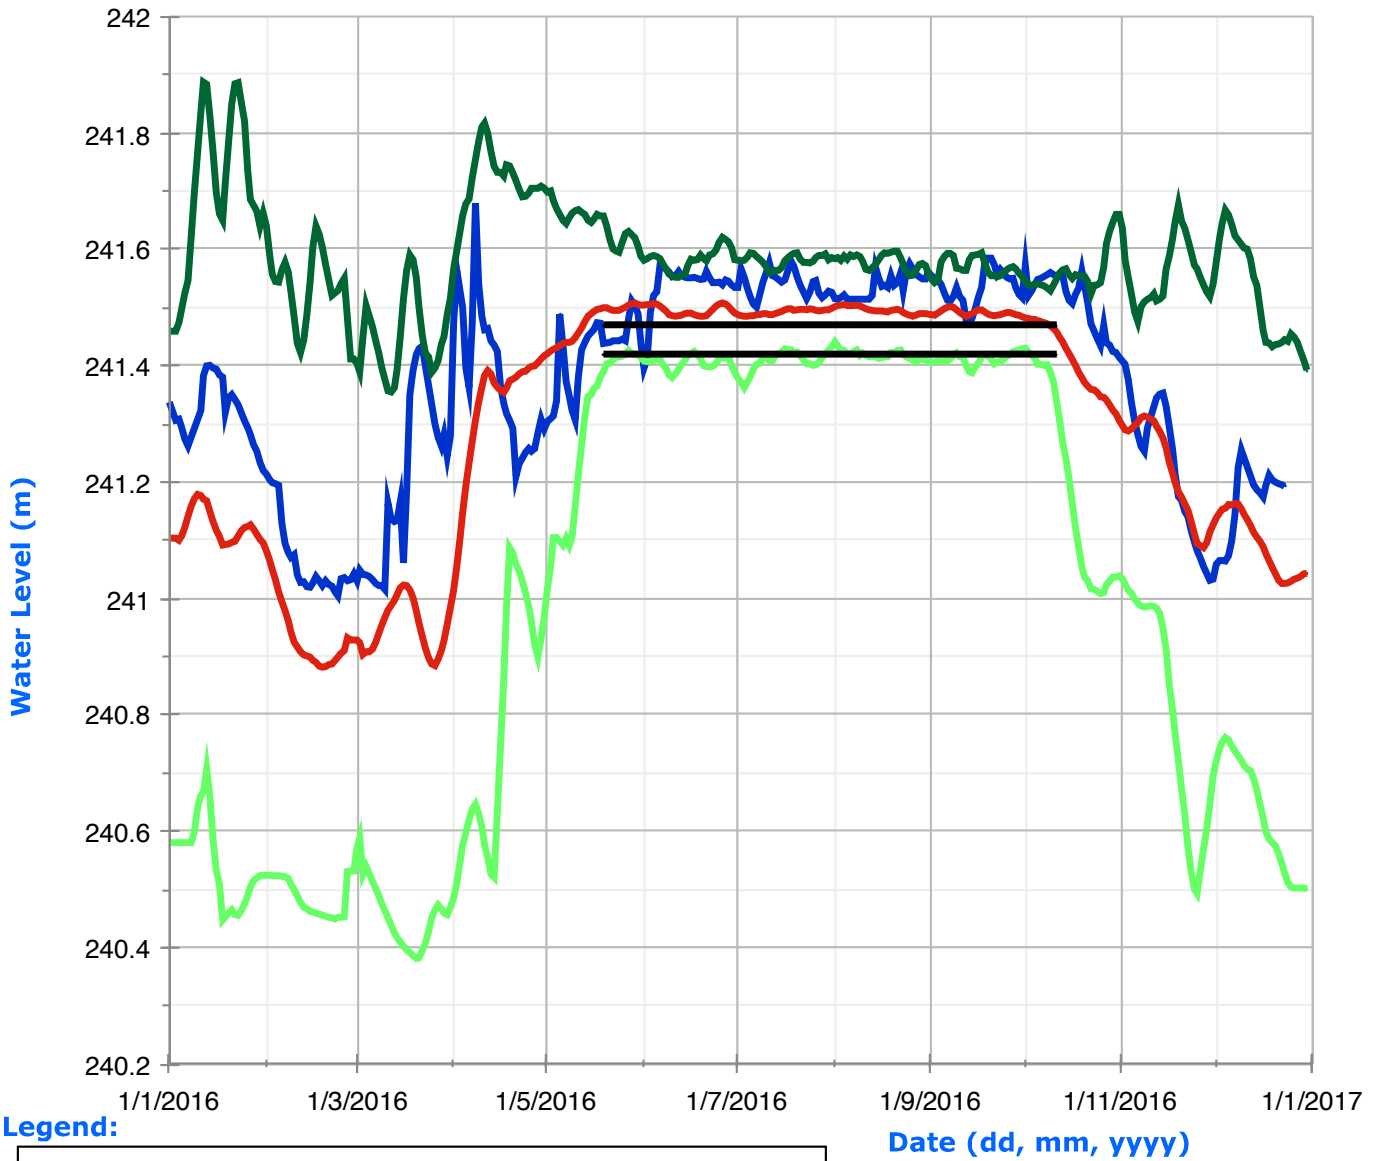

Balsam Lake Water Levels

Legend:

Cameron Lake Water Levels

Legend:

Lake Scugog Water Levels

Legend:

	Historic High Water Levels		Daily Water Levels
	Historic Low Water Levels		Navigation Range
	Average Water Levels		

Sturgeon Lake Water Levels

Legend:

Buckhorn Lake Water Levels

Legend:

Date (dd, mm, yyyy)

Lower Buckhorn Lake Water Levels

Legend:

Lovesick Lake Water Levels

Legend:

Stony Lake Water Levels

Legend:

	Historic High Water Levels		Daily Water Levels
	Historic Low Water Levels		Navigation Range
	Average Water Levels		

Lake Katchewanooka Water Levels

Legend:

Little Lake Water Levels

Legend:

Lock 19 Lower Water Levels

Legend: