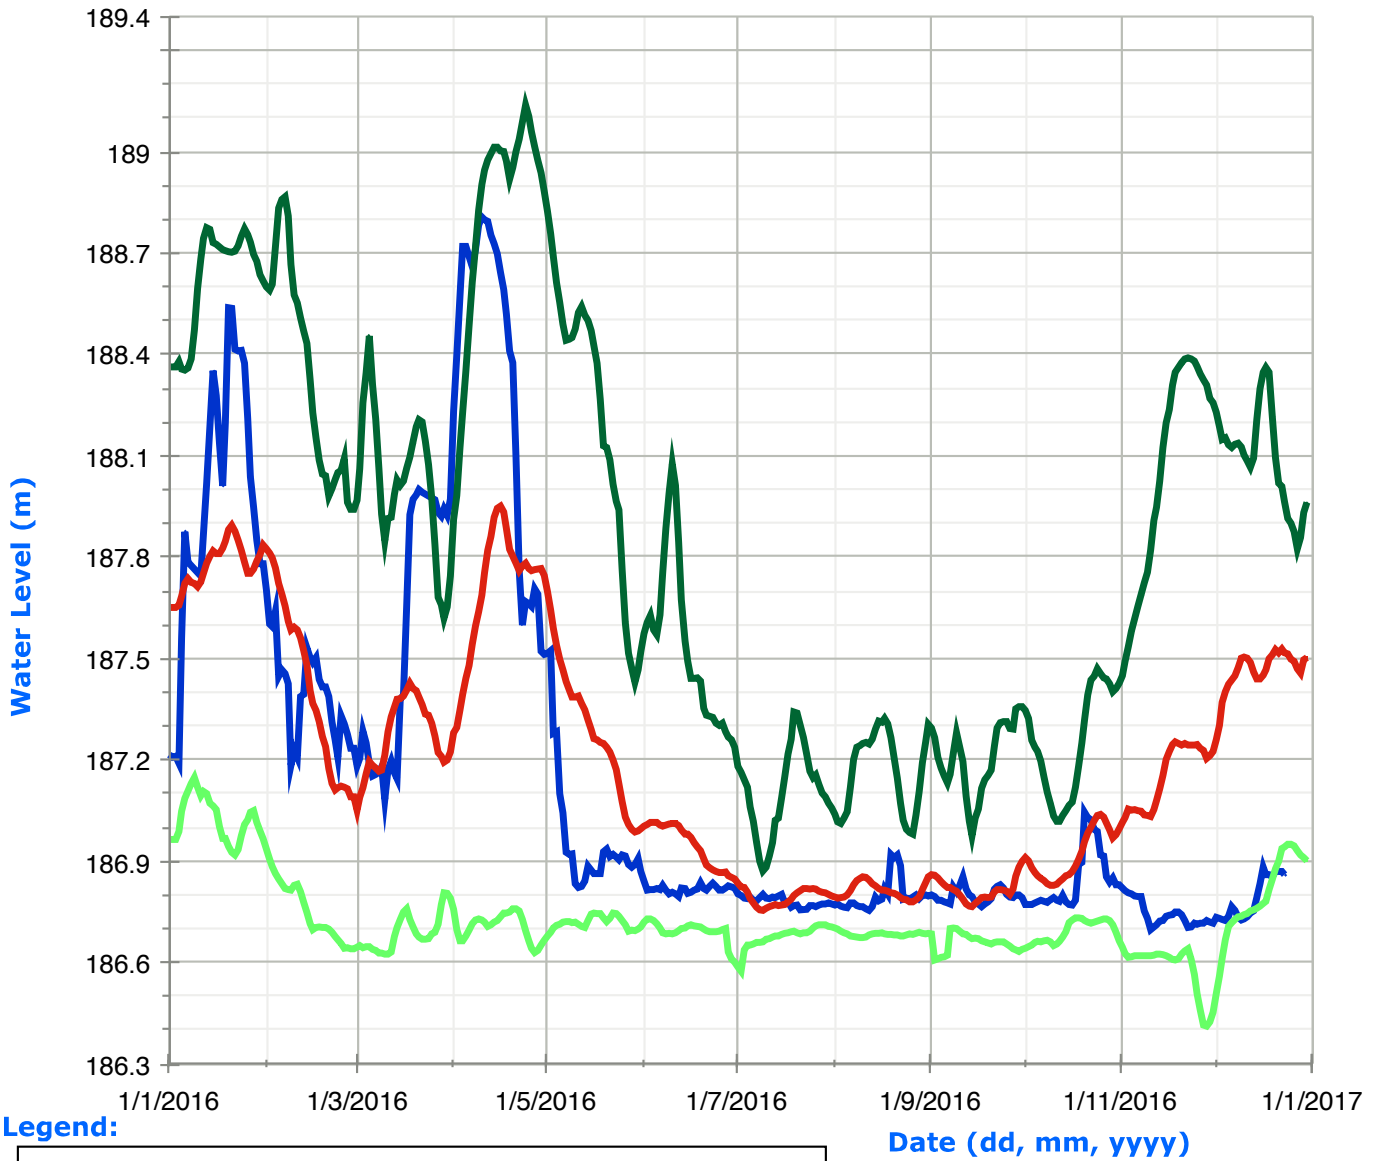

Balsam Lake Water Levels

Legend:

Cameron Lake Water Levels

Legend:

Lake Scugog Water Levels

Legend:

	Historic High Water Levels		Daily Water Levels
	Historic Low Water Levels		Navigation Range
	Average Water Levels		

Sturgeon Lake Water Levels

Legend:

Buckhorn Lake Water Levels

Legend:

Date (dd, mm, yyyy)

Lower Buckhorn Lake Water Levels

Legend:

Lovesick Lake Water Levels

Legend:

Stony Lake Water Levels

Legend:

	Historic High Water Levels		Daily Water Levels
	Historic Low Water Levels		Navigation Range
	Average Water Levels		

Lake Katchewanooka Water Levels

Legend:

Little Lake Water Levels

Legend:

Lock 19 Lower Water Levels

Legend: