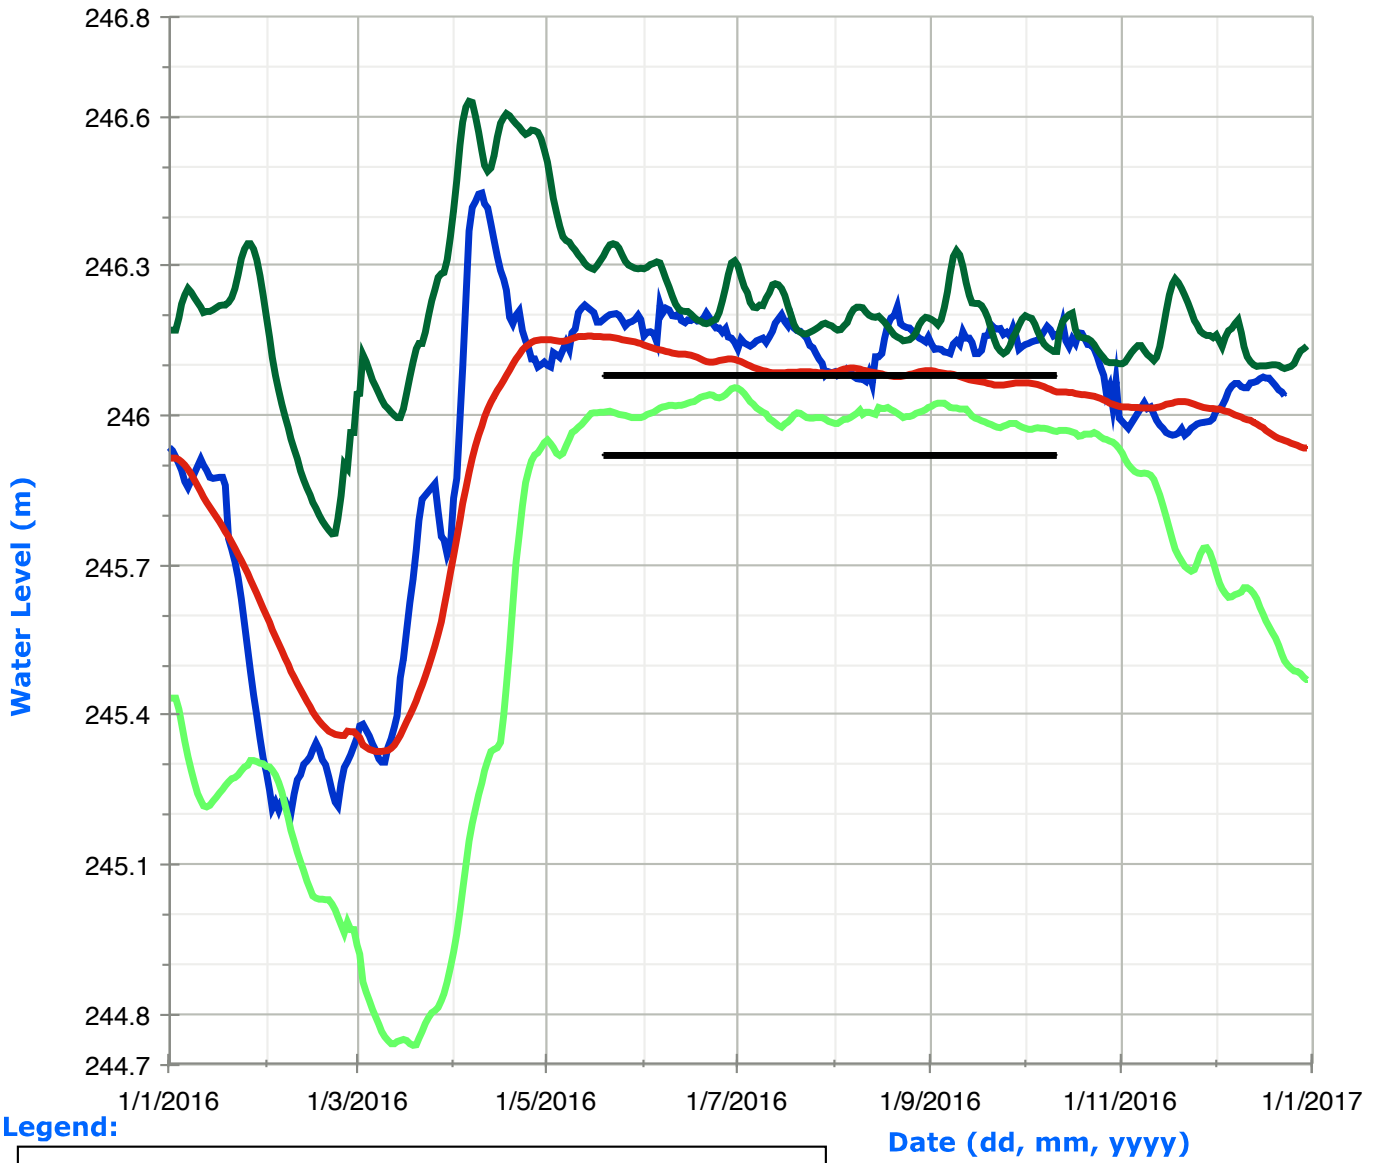

Balsam Lake Water Levels

Legend:

Cameron Lake Water Levels

Legend:

Lake Scugog Water Levels

Legend:

	Historic High Water Levels		Daily Water Levels
	Historic Low Water Levels		Navigation Range
	Average Water Levels		

Sturgeon Lake Water Levels

Legend:

Buckhorn Lake Water Levels

Legend:

Date (dd, mm, yyyy)

Lower Buckhorn Lake Water Levels

Legend:

Lovesick Lake Water Levels

Legend:

Stony Lake Water Levels

Legend:

	Historic High Water Levels		Daily Water Levels
	Historic Low Water Levels		Navigation Range
	Average Water Levels		

Lake Katchewanooka Water Levels

Legend:

Little Lake Water Levels

Legend:

Lock 19 Lower Water Levels

Legend: