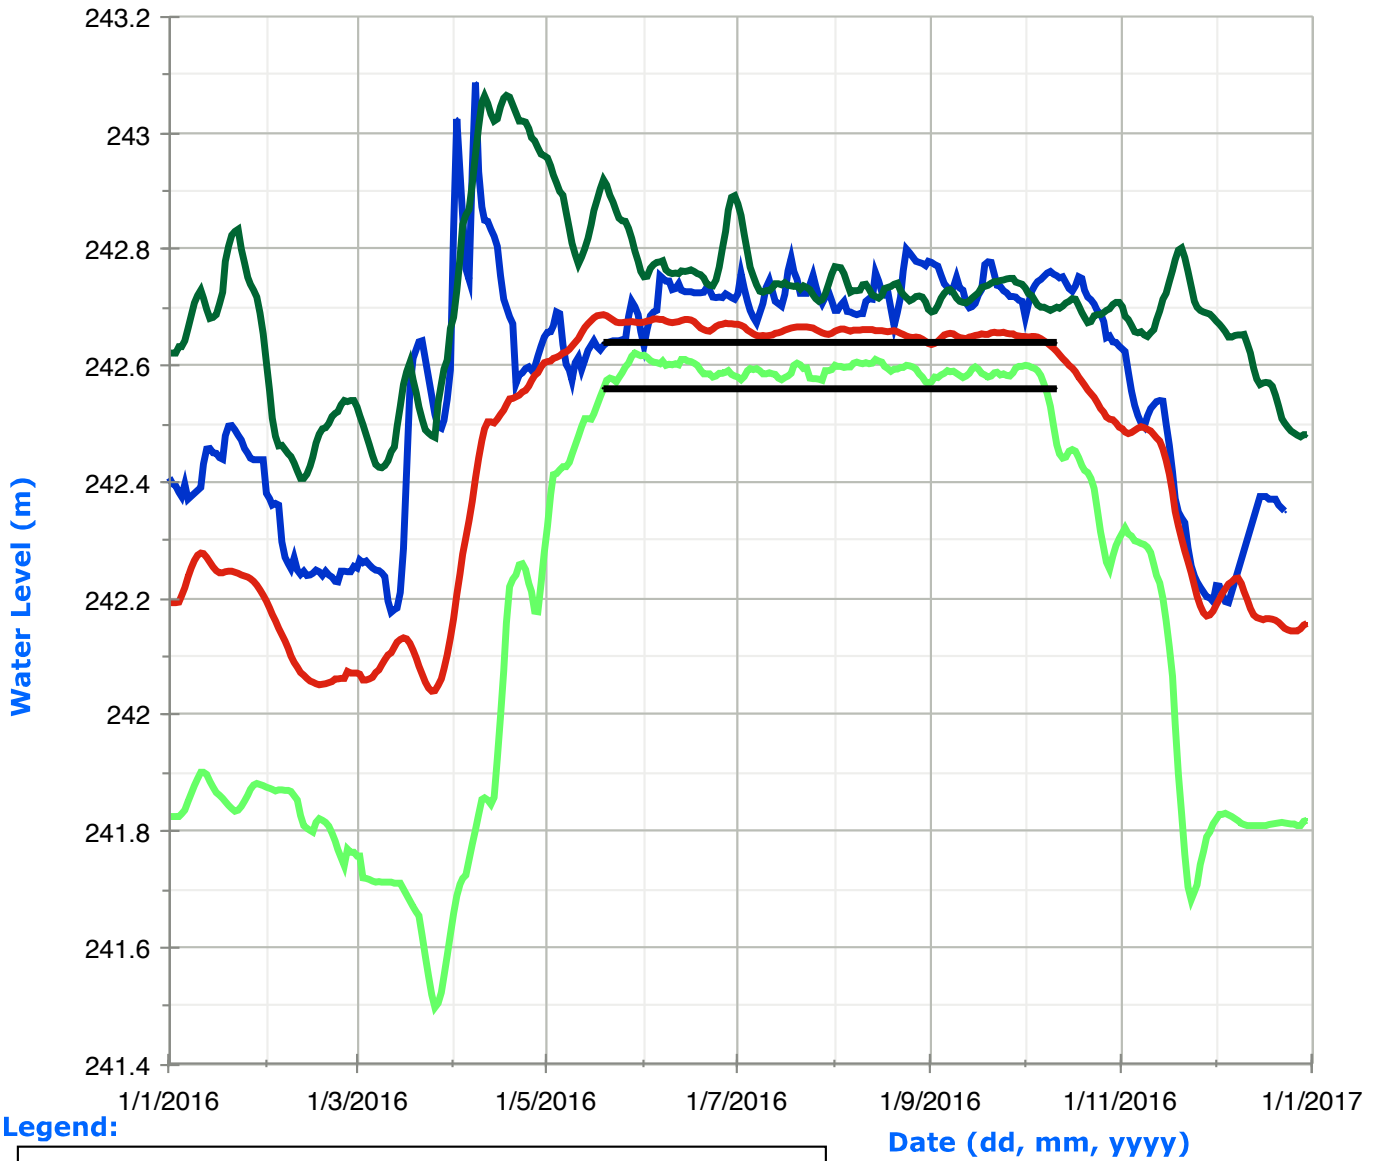

Balsam Lake Water Levels

Legend:

Cameron Lake Water Levels

Legend:

Lake Scugog Water Levels

Legend:

	Historic High Water Levels		Daily Water Levels
	Historic Low Water Levels		Navigation Range
	Average Water Levels		

Sturgeon Lake Water Levels

Legend:

Buckhorn Lake Water Levels

Legend:

Date (dd, mm, yyyy)

Lower Buckhorn Lake Water Levels

Legend:

Lovesick Lake Water Levels

Legend:

Stony Lake Water Levels

Legend:

	Historic High Water Levels		Daily Water Levels
	Historic Low Water Levels		Navigation Range
	Average Water Levels		

Lake Katchewanooka Water Levels

Legend:

Little Lake Water Levels

Legend:

Lock 19 Lower Water Levels

Legend: