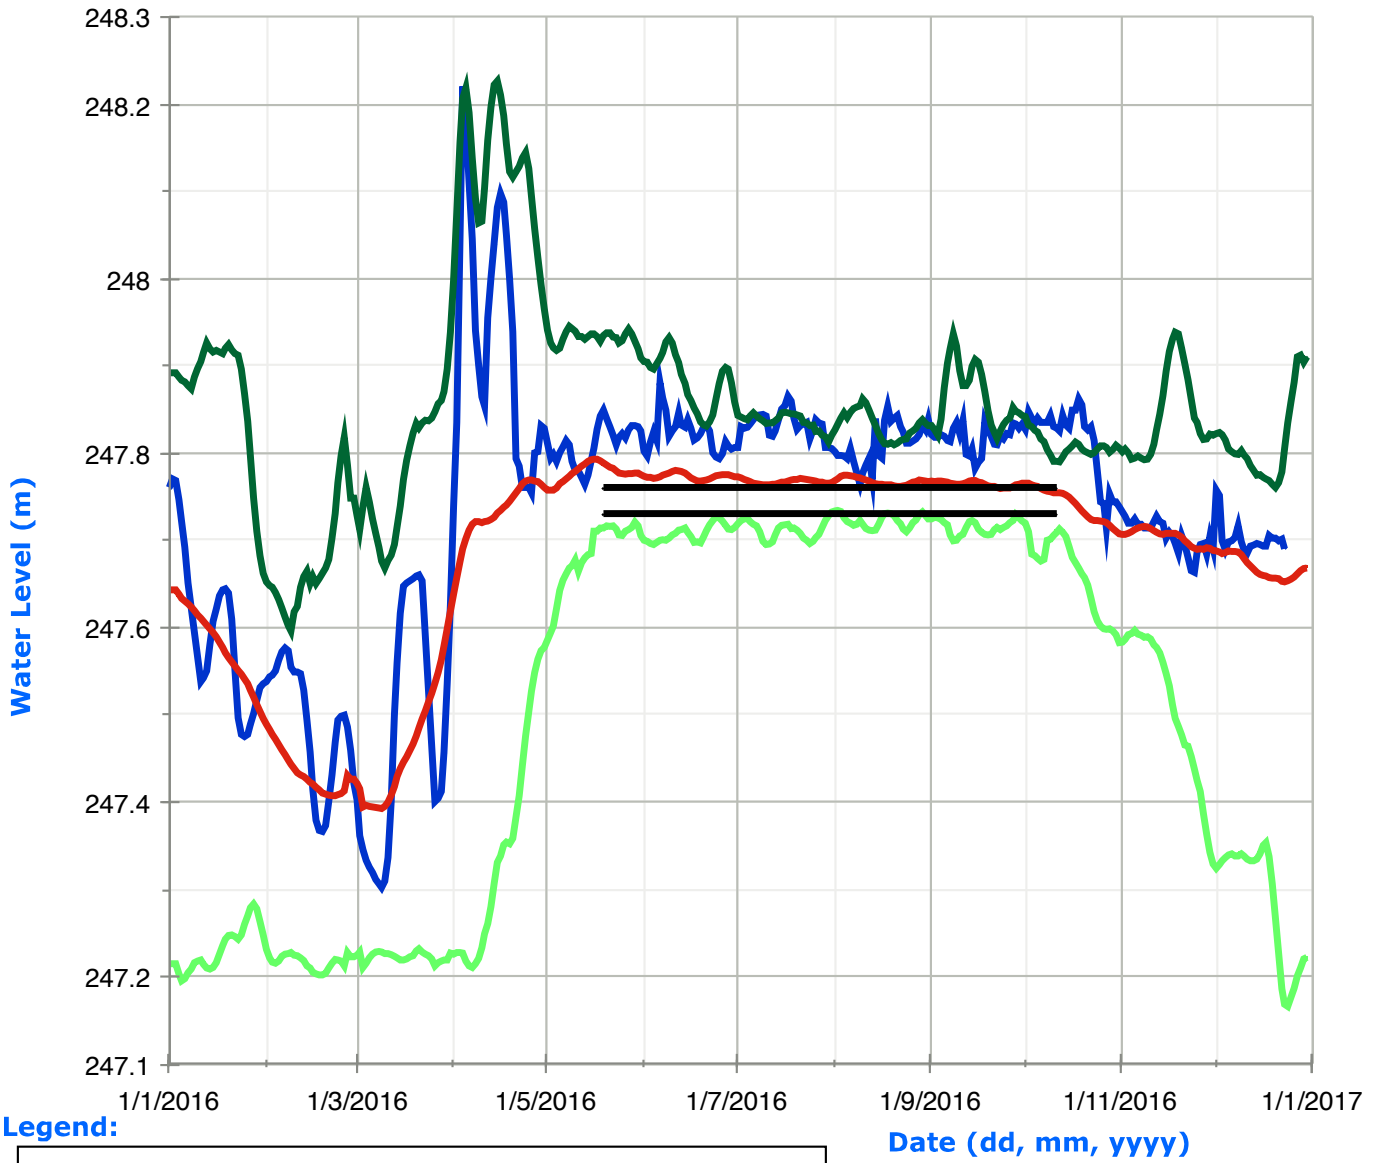

Balsam Lake Water Levels

Legend:

Cameron Lake Water Levels

Legend:

Lake Scugog Water Levels

Legend:

	Historic High Water Levels		Daily Water Levels
	Historic Low Water Levels		Navigation Range
	Average Water Levels		

Sturgeon Lake Water Levels

Legend:

Buckhorn Lake Water Levels

Legend:

Date (dd, mm, yyyy)

Lower Buckhorn Lake Water Levels

Legend:

Lovesick Lake Water Levels

Legend:

Stony Lake Water Levels

Legend:

	Historic High Water Levels		Daily Water Levels
	Historic Low Water Levels		Navigation Range
	Average Water Levels		

Lake Katchewanooka Water Levels

Legend:

Little Lake Water Levels

Legend:

Lock 19 Lower Water Levels

Legend: