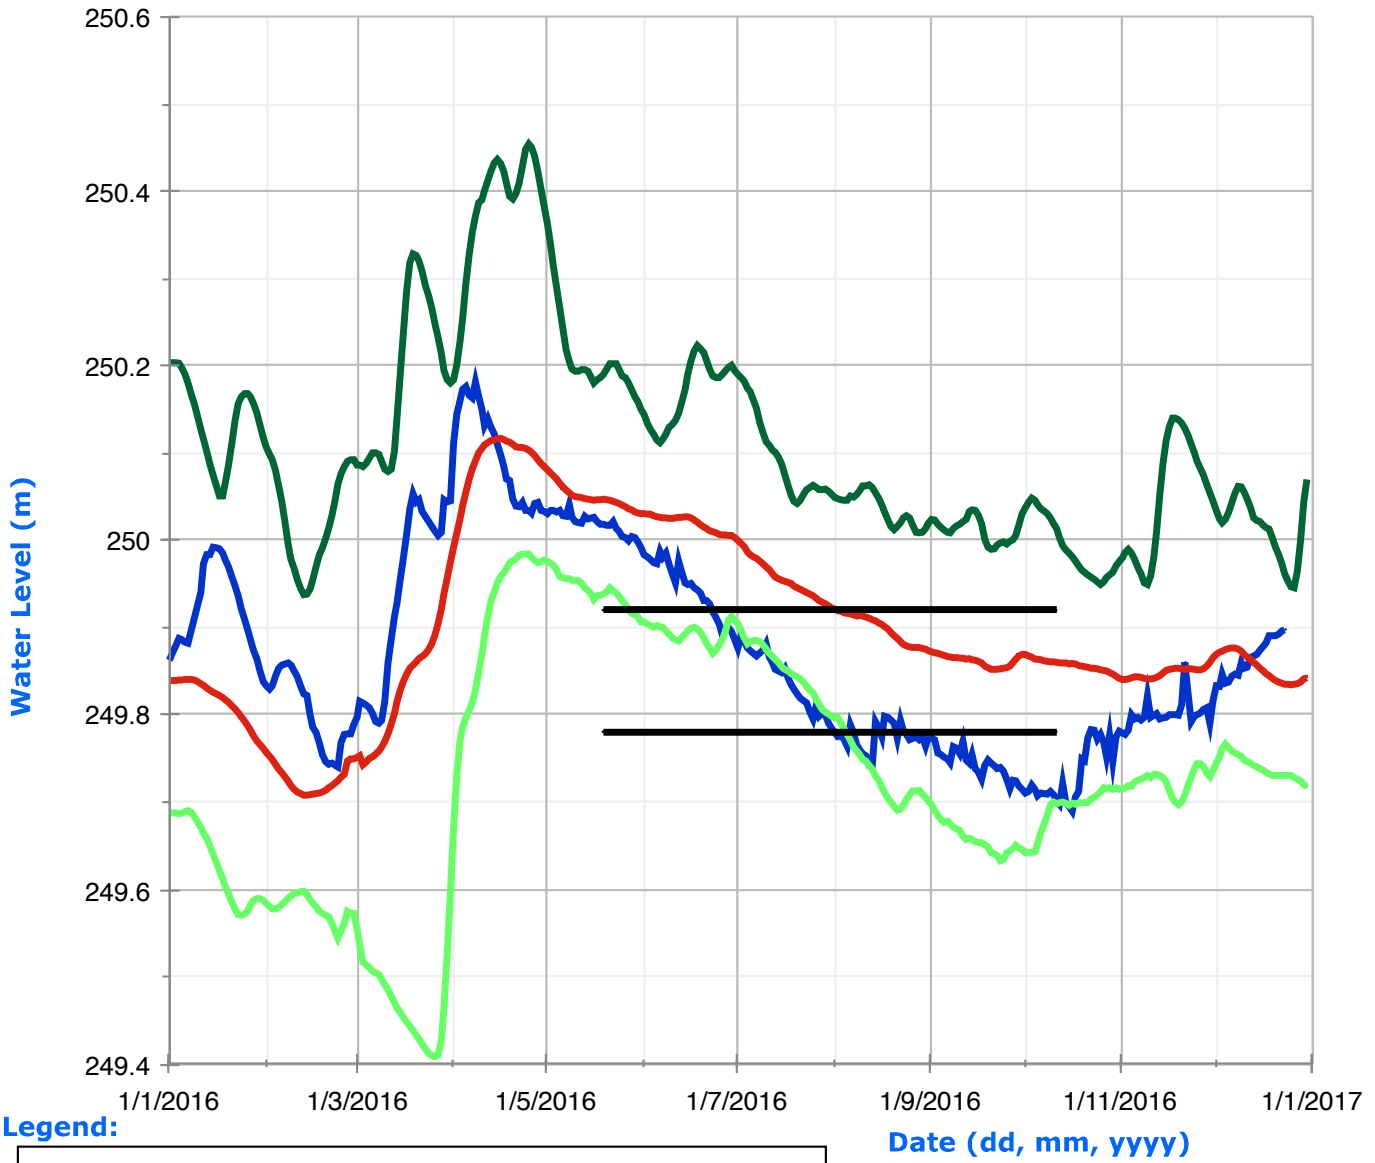

Balsam Lake Water Levels

Legend:

Cameron Lake Water Levels

Legend:

Lake Scugog Water Levels

Legend:

	Historic High Water Levels		Daily Water Levels
	Historic Low Water Levels		Navigation Range
	Average Water Levels		

Sturgeon Lake Water Levels

Legend:

Buckhorn Lake Water Levels

Legend:

Date (dd, mm, yyyy)

Lower Buckhorn Lake Water Levels

Legend:

Lovesick Lake Water Levels

Legend:

Stony Lake Water Levels

Legend:

	Historic High Water Levels		Daily Water Levels
	Historic Low Water Levels		Navigation Range
	Average Water Levels		

Lake Katchewanooka Water Levels

Legend:

Little Lake Water Levels

Legend:

Lock 19 Lower Water Levels

Legend: