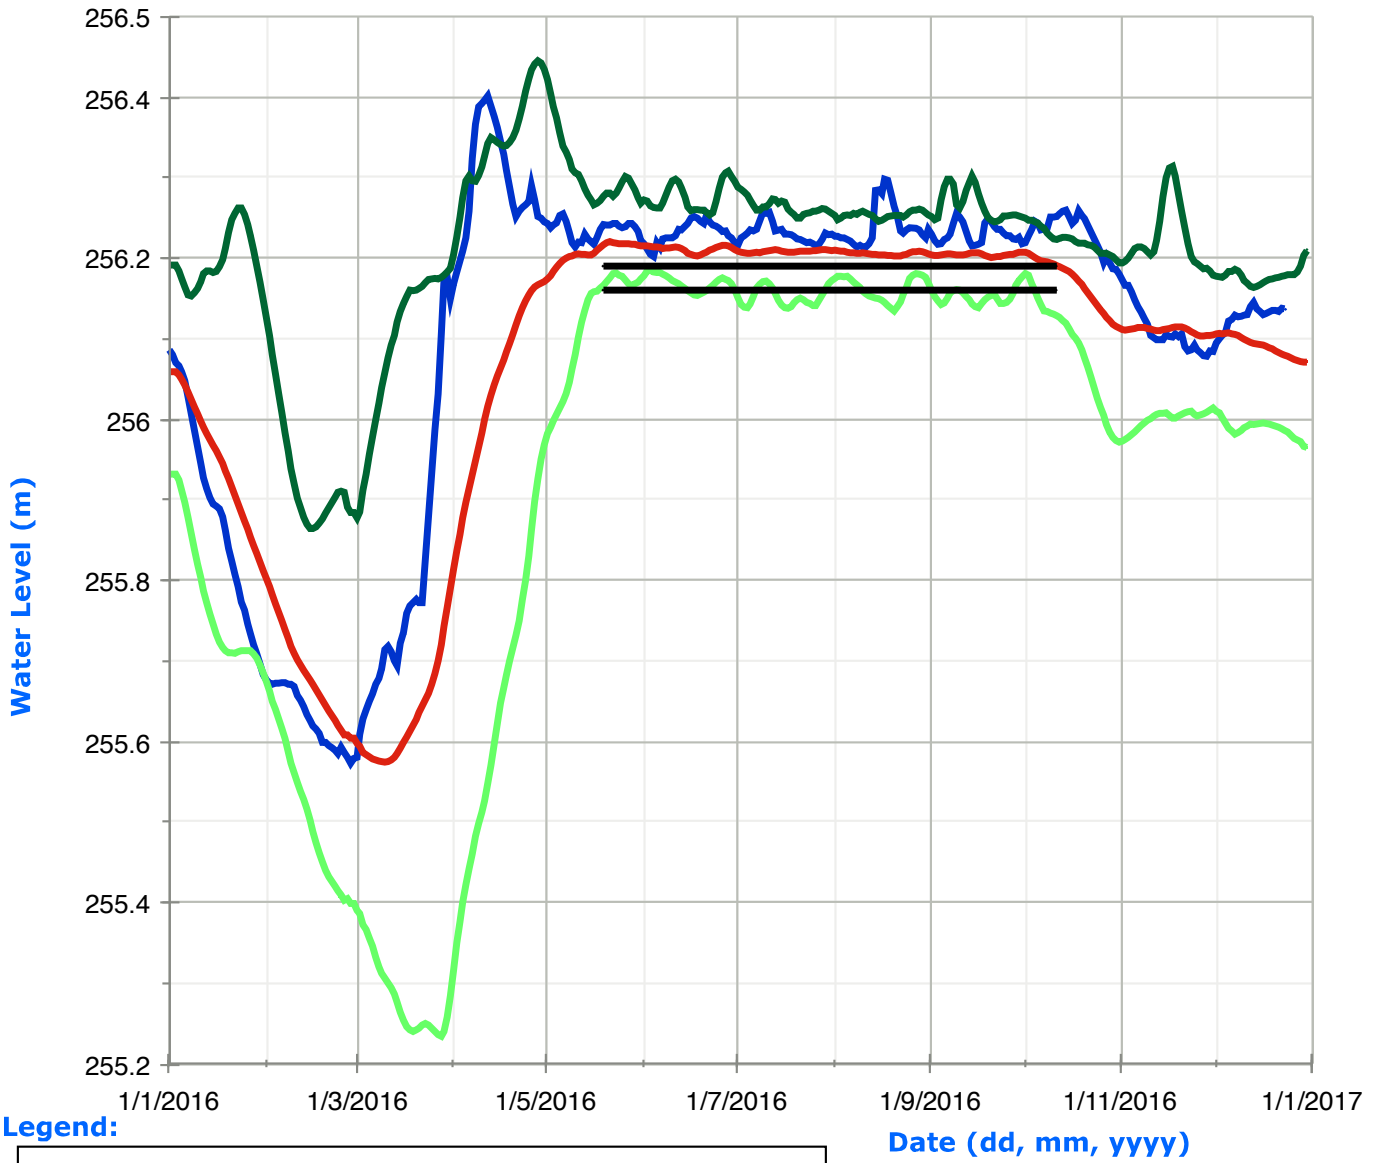

Balsam Lake Water Levels

Legend:

Cameron Lake Water Levels

Legend:

Lake Scugog Water Levels

Legend:

	Historic High Water Levels		Daily Water Levels
	Historic Low Water Levels		Navigation Range
	Average Water Levels		

Sturgeon Lake Water Levels

Legend:

Buckhorn Lake Water Levels

Legend:

Date (dd, mm, yyyy)

Lower Buckhorn Lake Water Levels

Legend:

Lovesick Lake Water Levels

Legend:

Stony Lake Water Levels

Legend:

	Historic High Water Levels		Daily Water Levels
	Historic Low Water Levels		Navigation Range
	Average Water Levels		

Lake Katchewanooka Water Levels

Legend:

Little Lake Water Levels

Legend:

Lock 19 Lower Water Levels

Legend: