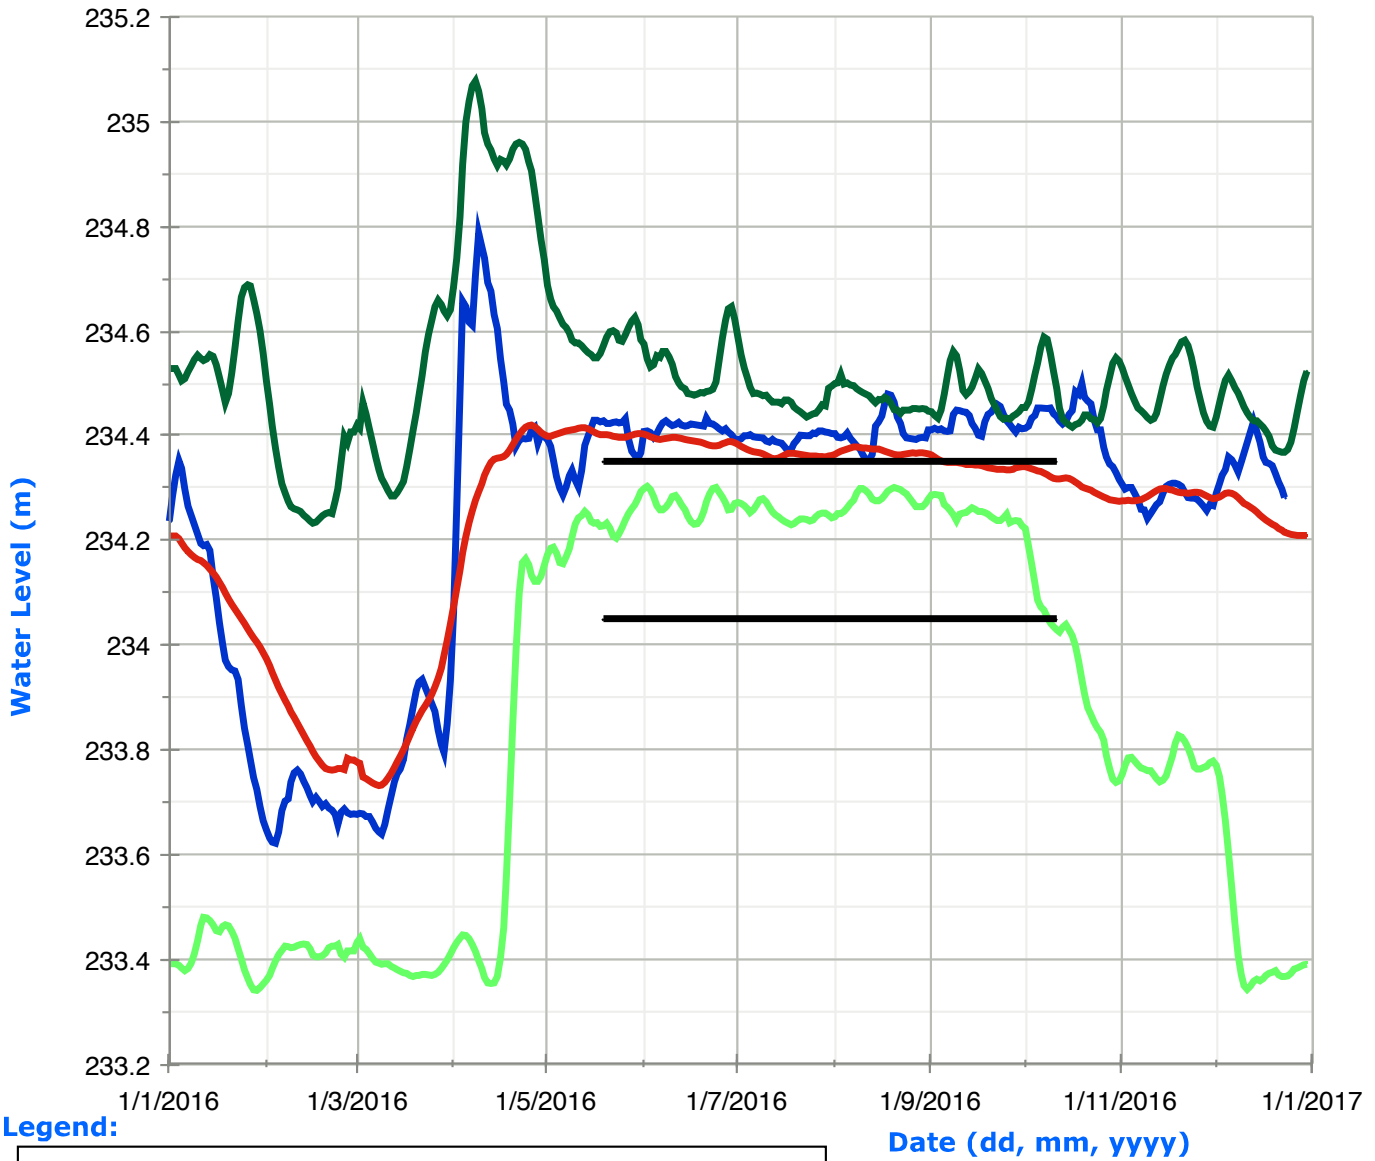

Balsam Lake Water Levels

Legend:

Cameron Lake Water Levels

Legend:

Lake Scugog Water Levels

Legend:

	Historic High Water Levels		Daily Water Levels
	Historic Low Water Levels		Navigation Range
	Average Water Levels		

Sturgeon Lake Water Levels

Legend:

Buckhorn Lake Water Levels

Legend:

Date (dd, mm, yyyy)

Lower Buckhorn Lake Water Levels

Legend:

Lovesick Lake Water Levels

Legend:

Stony Lake Water Levels

Legend:

	Historic High Water Levels		Daily Water Levels
	Historic Low Water Levels		Navigation Range
	Average Water Levels		

Lake Katchewanooka Water Levels

Legend:

Little Lake Water Levels

Legend:

Lock 19 Lower Water Levels

Legend: