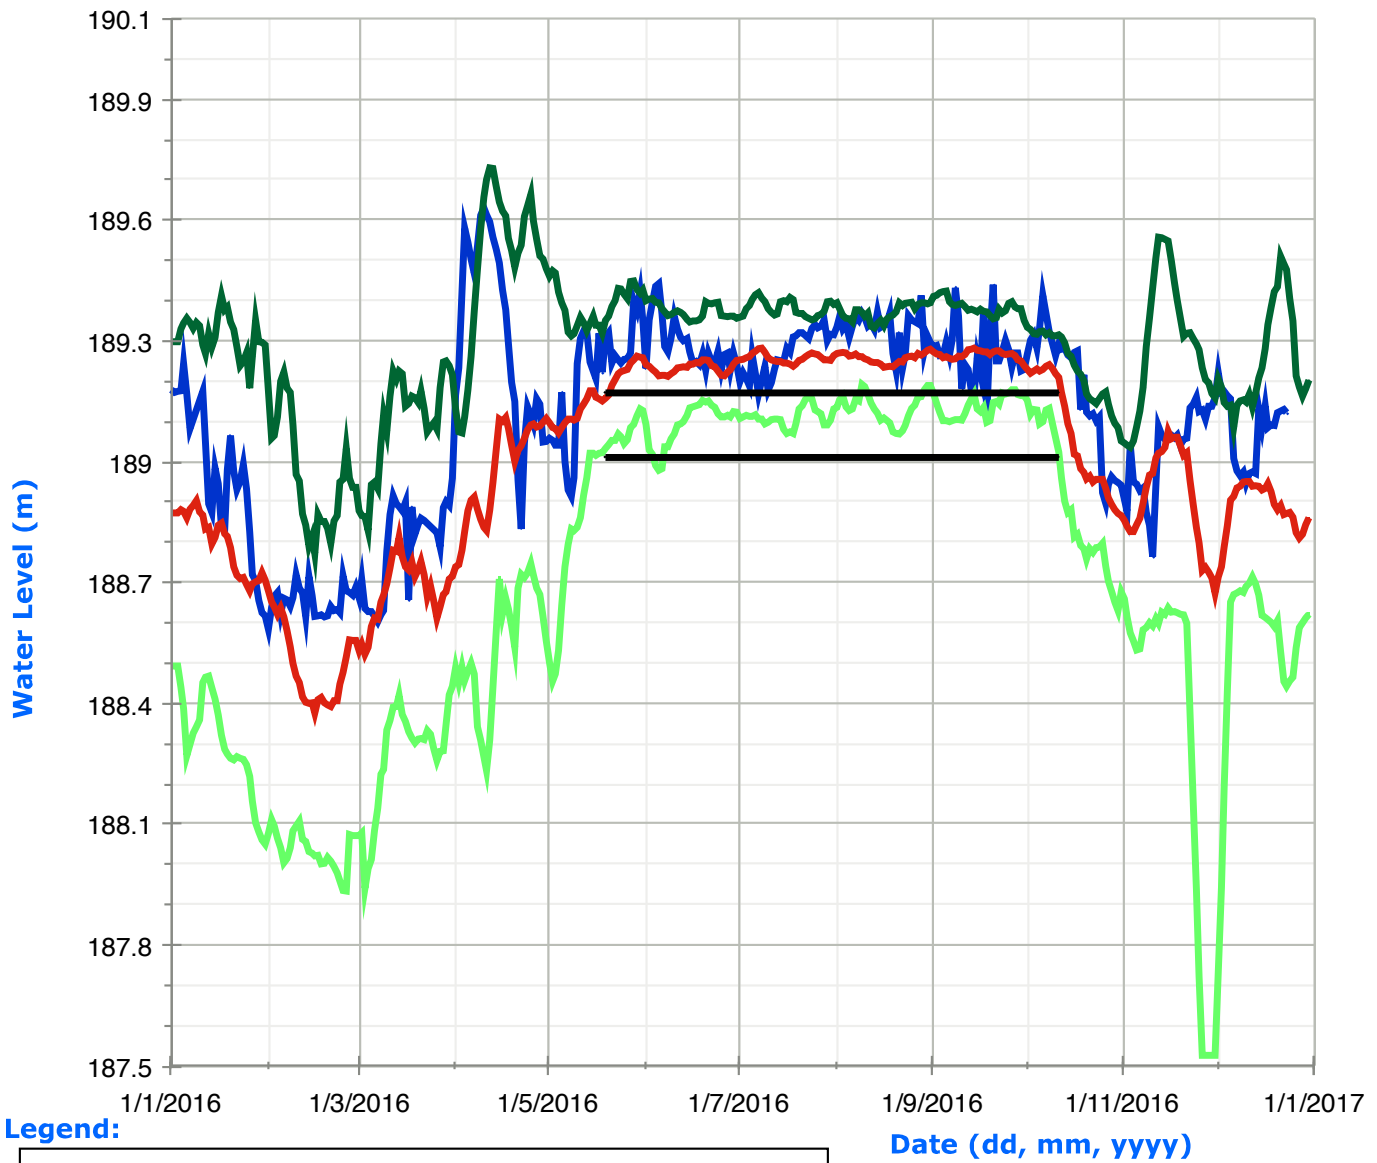

Balsam Lake Water Levels

Legend:

Cameron Lake Water Levels

Legend:

Lake Scugog Water Levels

Legend:

	Historic High Water Levels		Daily Water Levels
	Historic Low Water Levels		Navigation Range
	Average Water Levels		

Sturgeon Lake Water Levels

Legend:

Buckhorn Lake Water Levels

Legend:

Date (dd, mm, yyyy)

Lower Buckhorn Lake Water Levels

Legend:

Lovesick Lake Water Levels

Legend:

Stony Lake Water Levels

Legend:

	Historic High Water Levels		Daily Water Levels
	Historic Low Water Levels		Navigation Range
	Average Water Levels		

Lake Katchewanooka Water Levels

Legend:

Little Lake Water Levels

Legend:

Lock 19 Lower Water Levels

Legend: