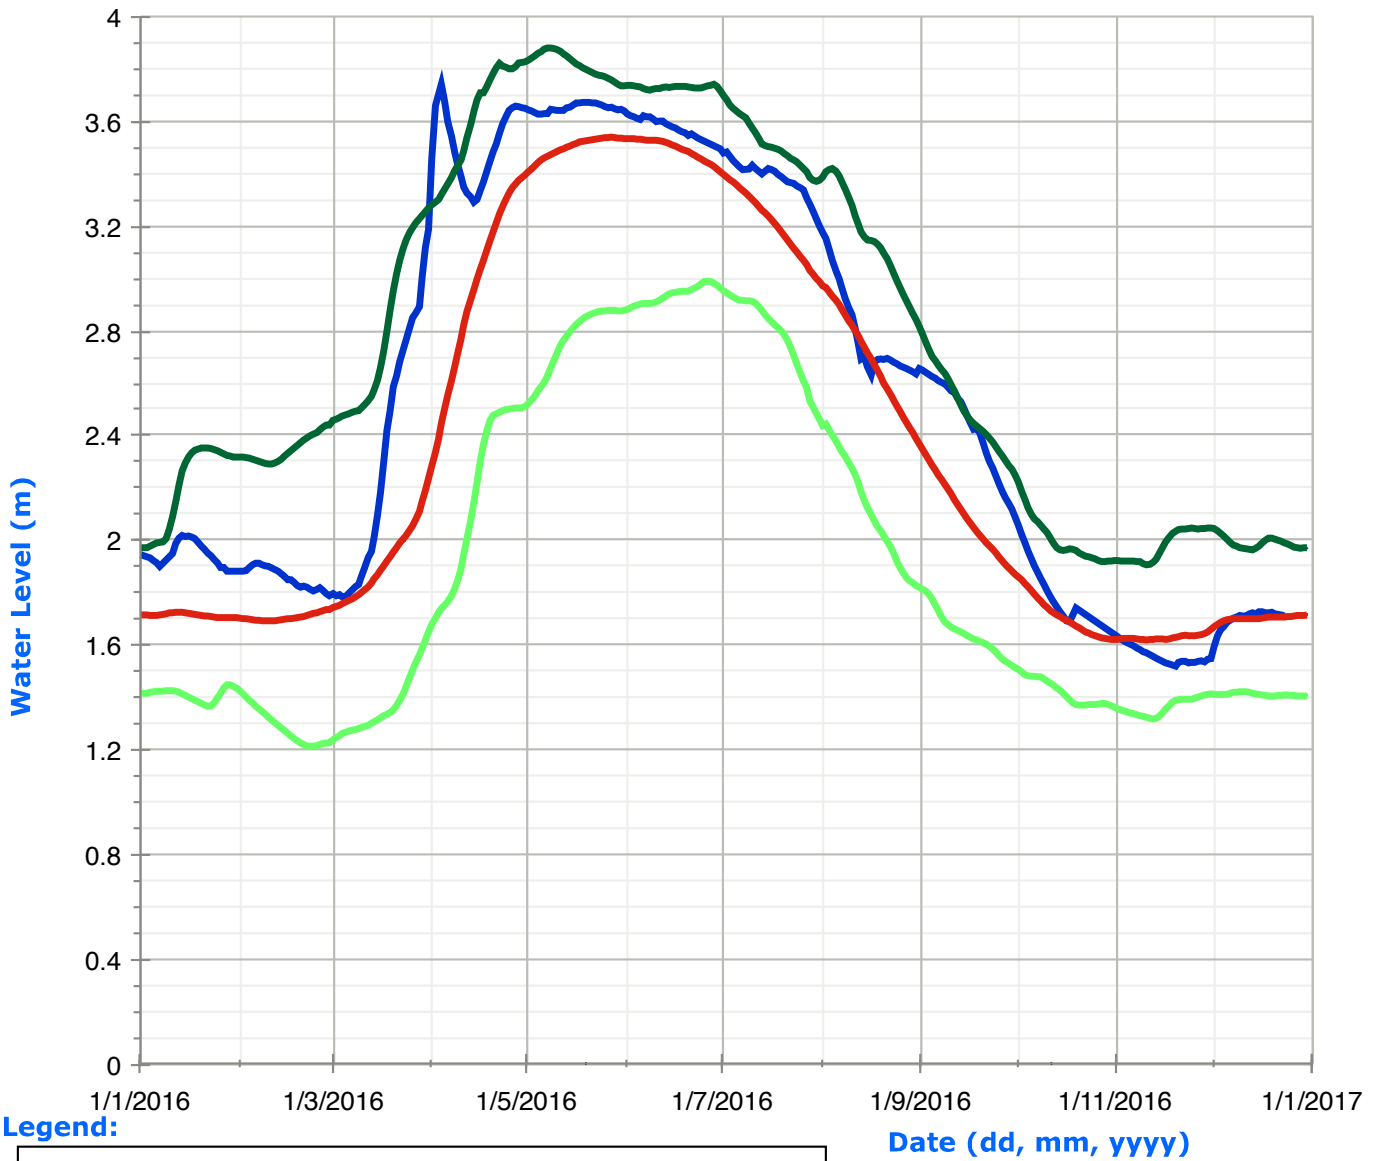

# Mississagua Lake (Catchacoma Lake, Beaver Lake, Gold Lake, Cold Lake) Water Levels

Legend:

Date (dd, mm, yyyy)

# Anstruther Lake Water Levels

Legend:

Date (dd, mm, yyyy)

# Eels Lake Water Levels

Legend:

# Jack Lake Water Levels

Legend:

Date (dd, mm, yyyy)