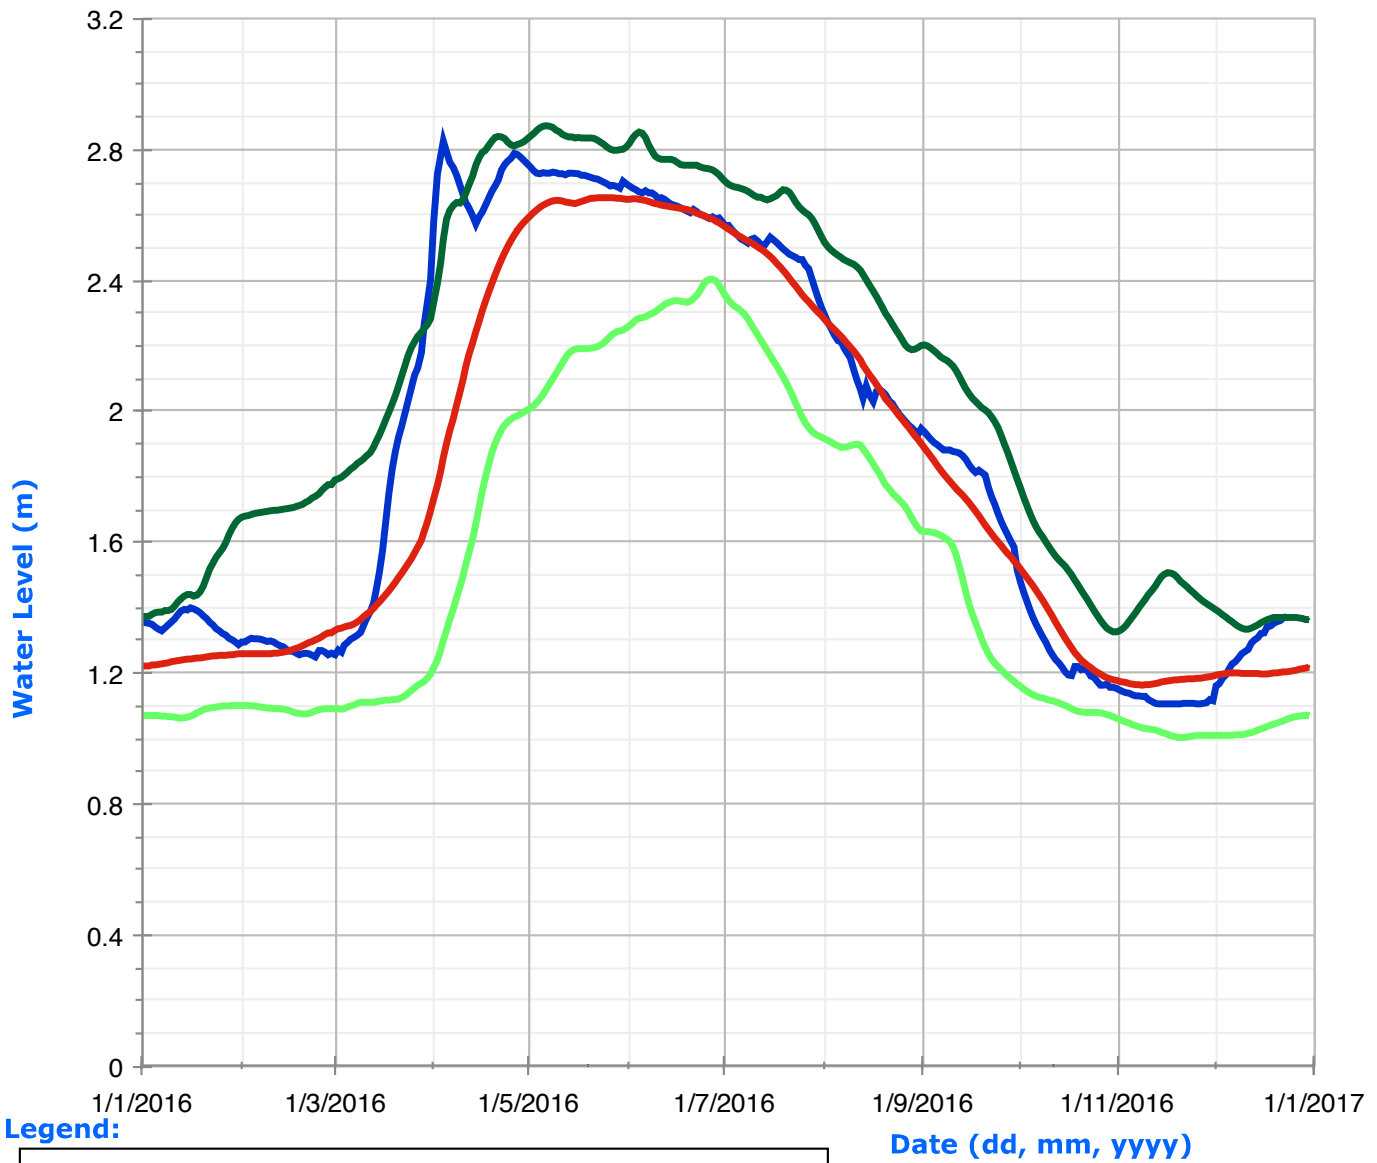

# Crystal Lake (Swamp Lake) Water Levels

Legend:

# Mississagua Lake (Catchacoma Lake, Beaver Lake, Gold Lake, Cold Lake) Water Levels

Legend:

Date (dd, mm, yyyy)

# Anstruther Lake Water Levels

Legend:

Date (dd, mm, yyyy)

# Jack Lake Water Levels

Legend:

Date (dd, mm, yyyy)