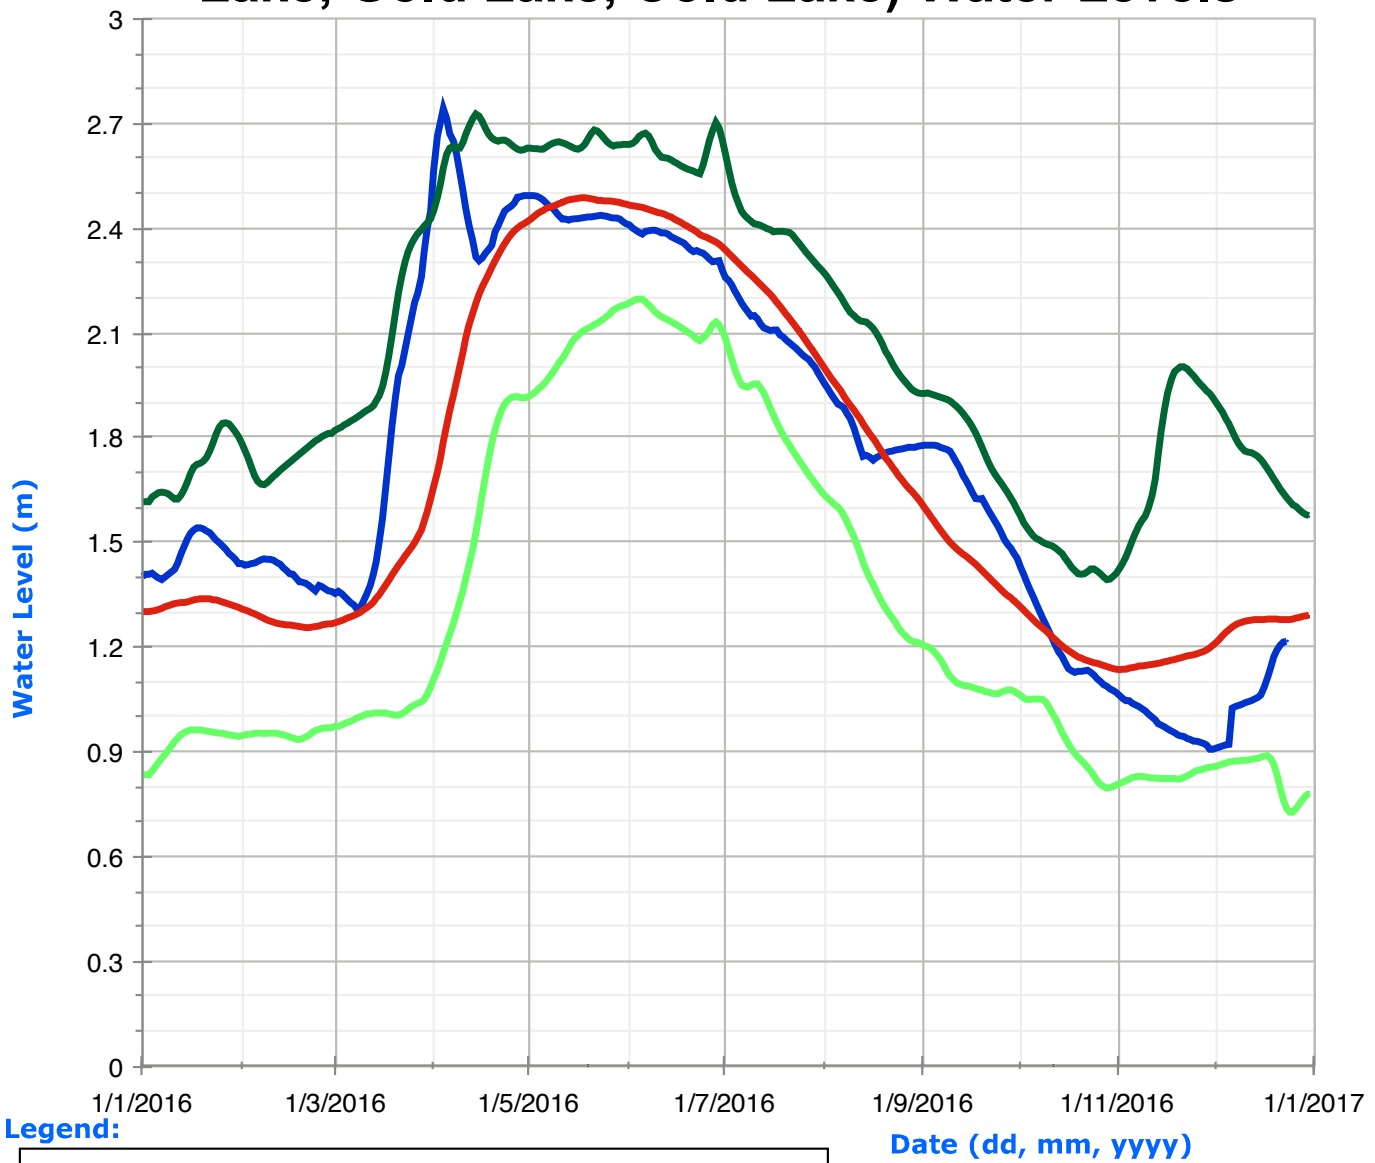

# Crystal Lake (Swamp Lake) Water Levels

Legend:

# Mississagua Lake (Catchacoma Lake, Beaver Lake, Gold Lake, Cold Lake) Water Levels

Legend:

Date (dd, mm, yyyy)

# Anstruther Lake Water Levels

Legend:

Date (dd, mm, yyyy)

# Jack Lake Water Levels

Legend:

Date (dd, mm, yyyy)