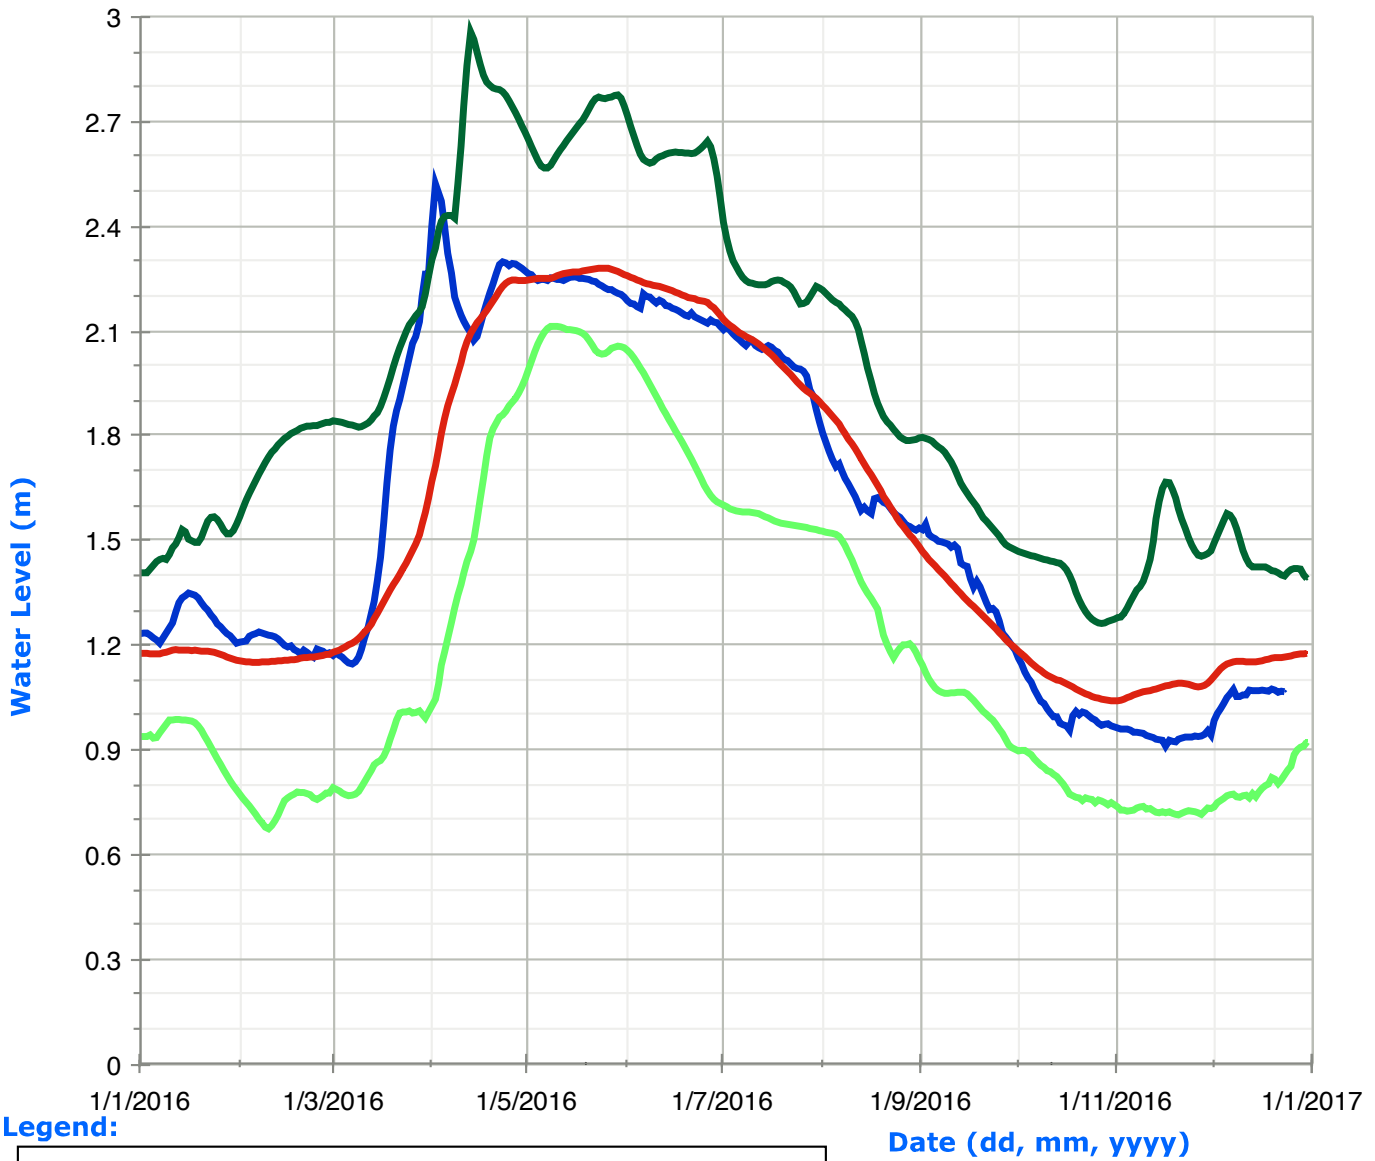

# Crystal Lake (Swamp Lake) Water Levels

Legend:

# Mississagua Lake (Catchacoma Lake, Beaver Lake, Gold Lake, Cold Lake) Water Levels

Legend:

Date (dd, mm, yyyy)

# Anstruther Lake Water Levels

Legend:

Date (dd, mm, yyyy)

# Jack Lake Water Levels

Legend:

Date (dd, mm, yyyy)