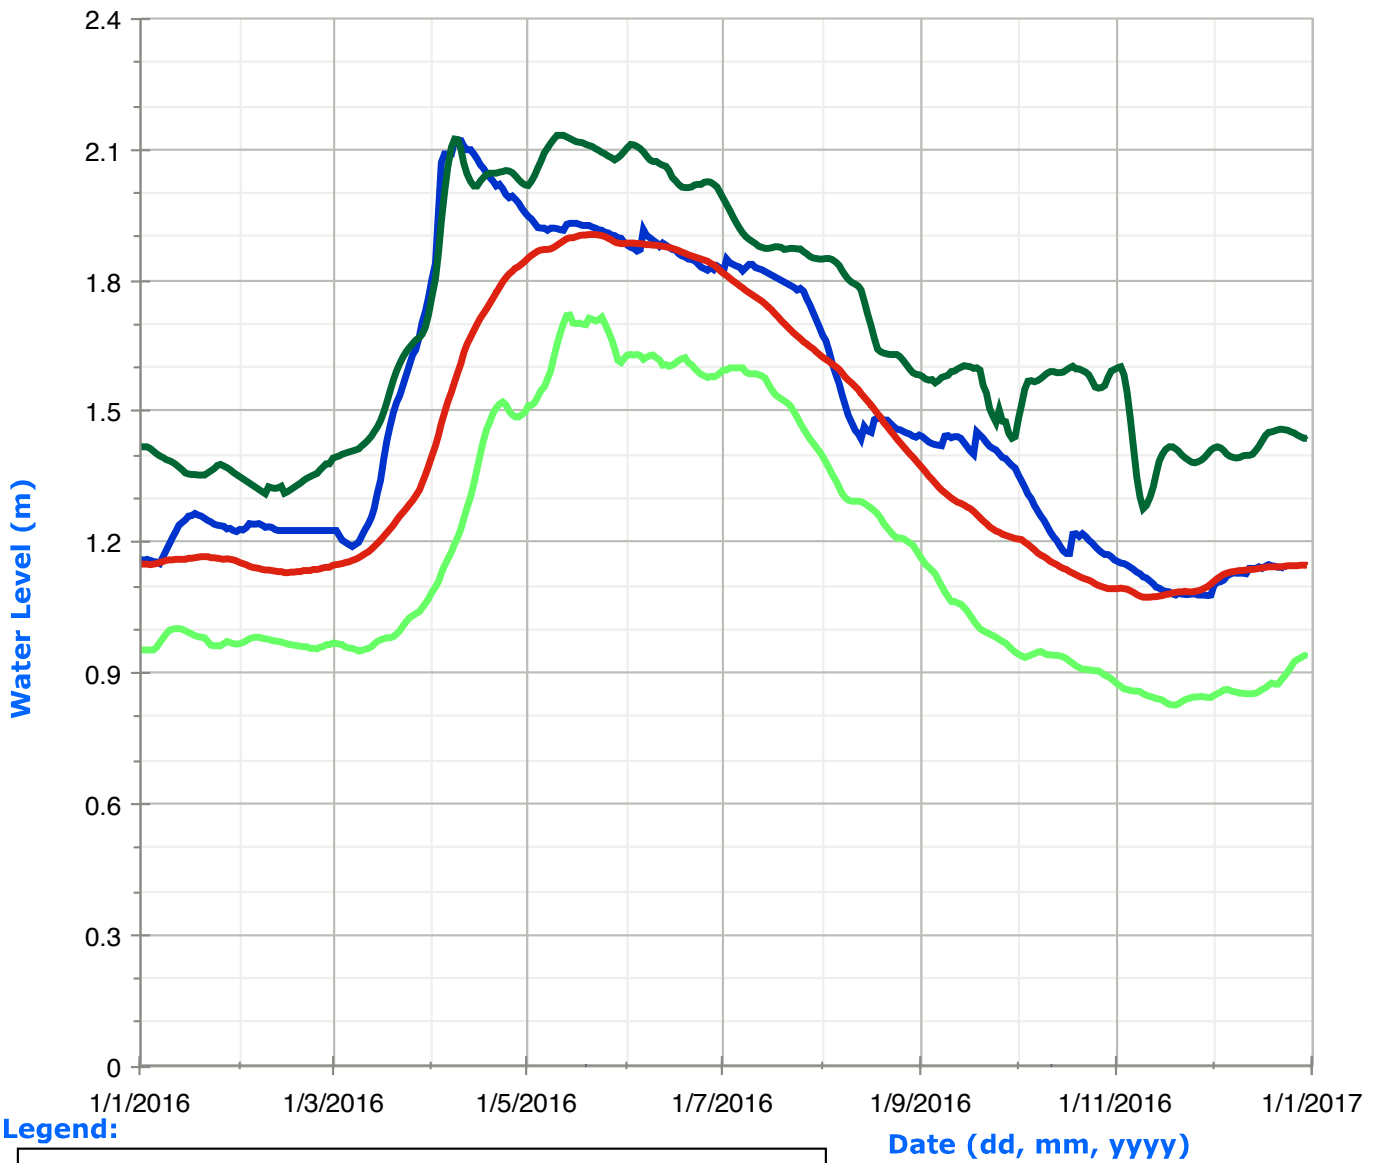

# Mississagua Lake (Catchacoma Lake, Beaver Lake, Gold Lake, Cold Lake) Water Levels

Legend:

Date (dd, mm, yyyy)

# Anstruther Lake Water Levels

Legend:

Date (dd, mm, yyyy)

# Eels Lake Water Levels

Legend:

# Jack Lake Water Levels

Legend:

Date (dd, mm, yyyy)