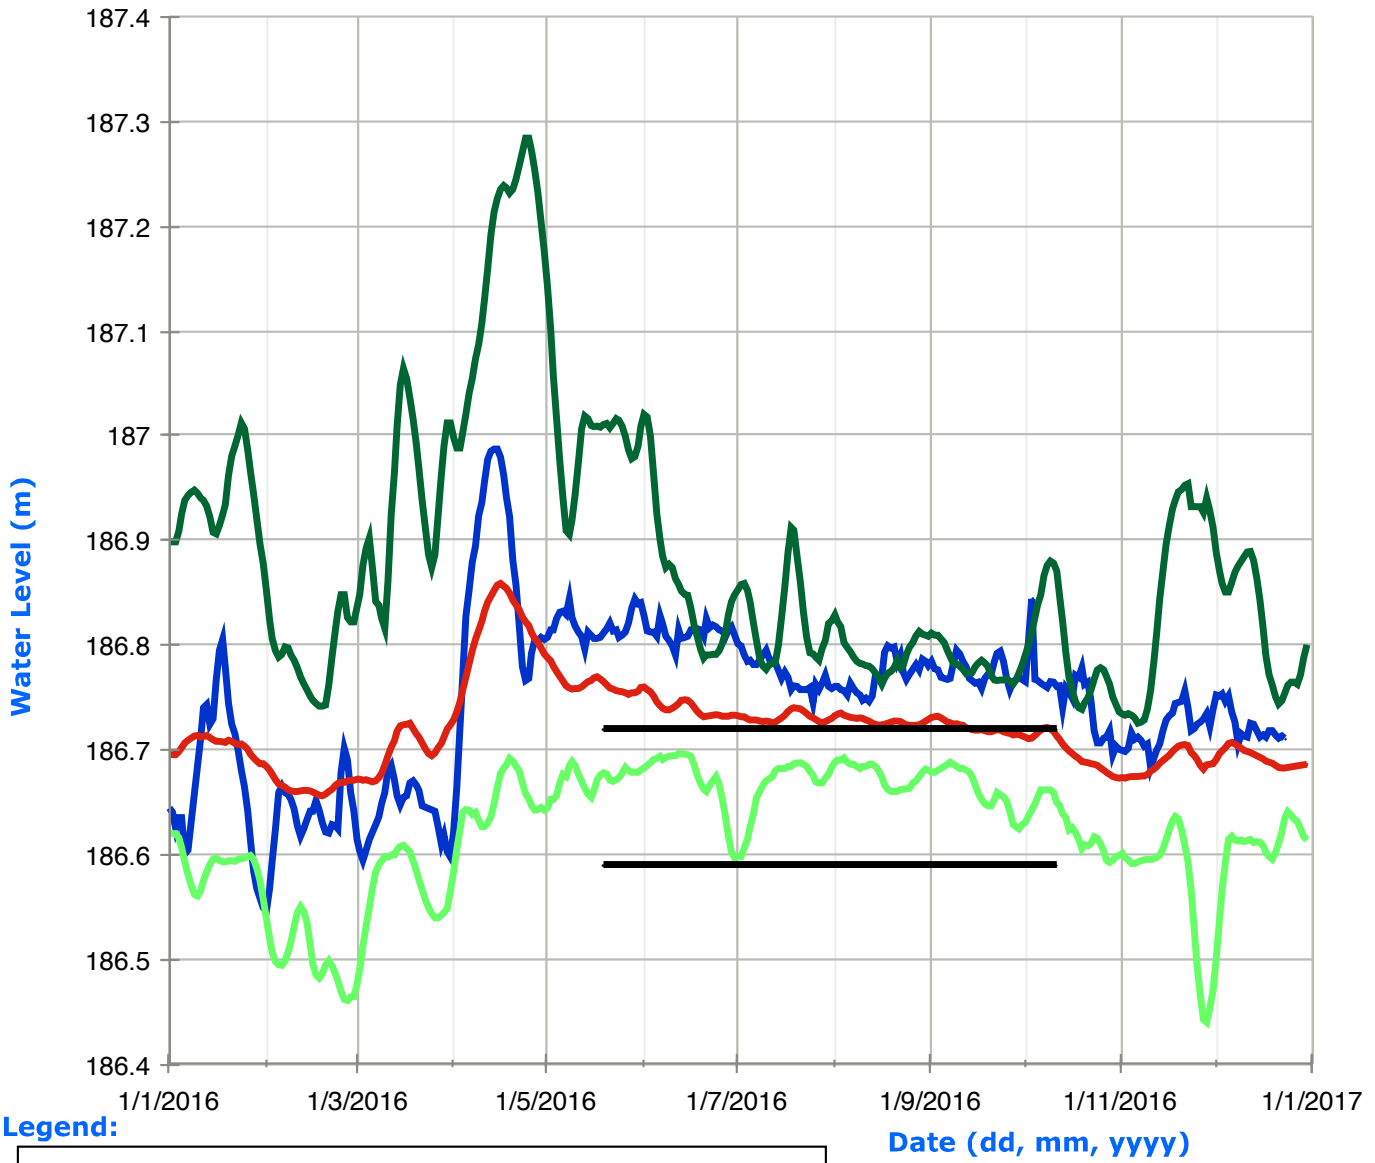

# Rice Lake Water Levels

## Legend:

# Percy Reach Water Levels