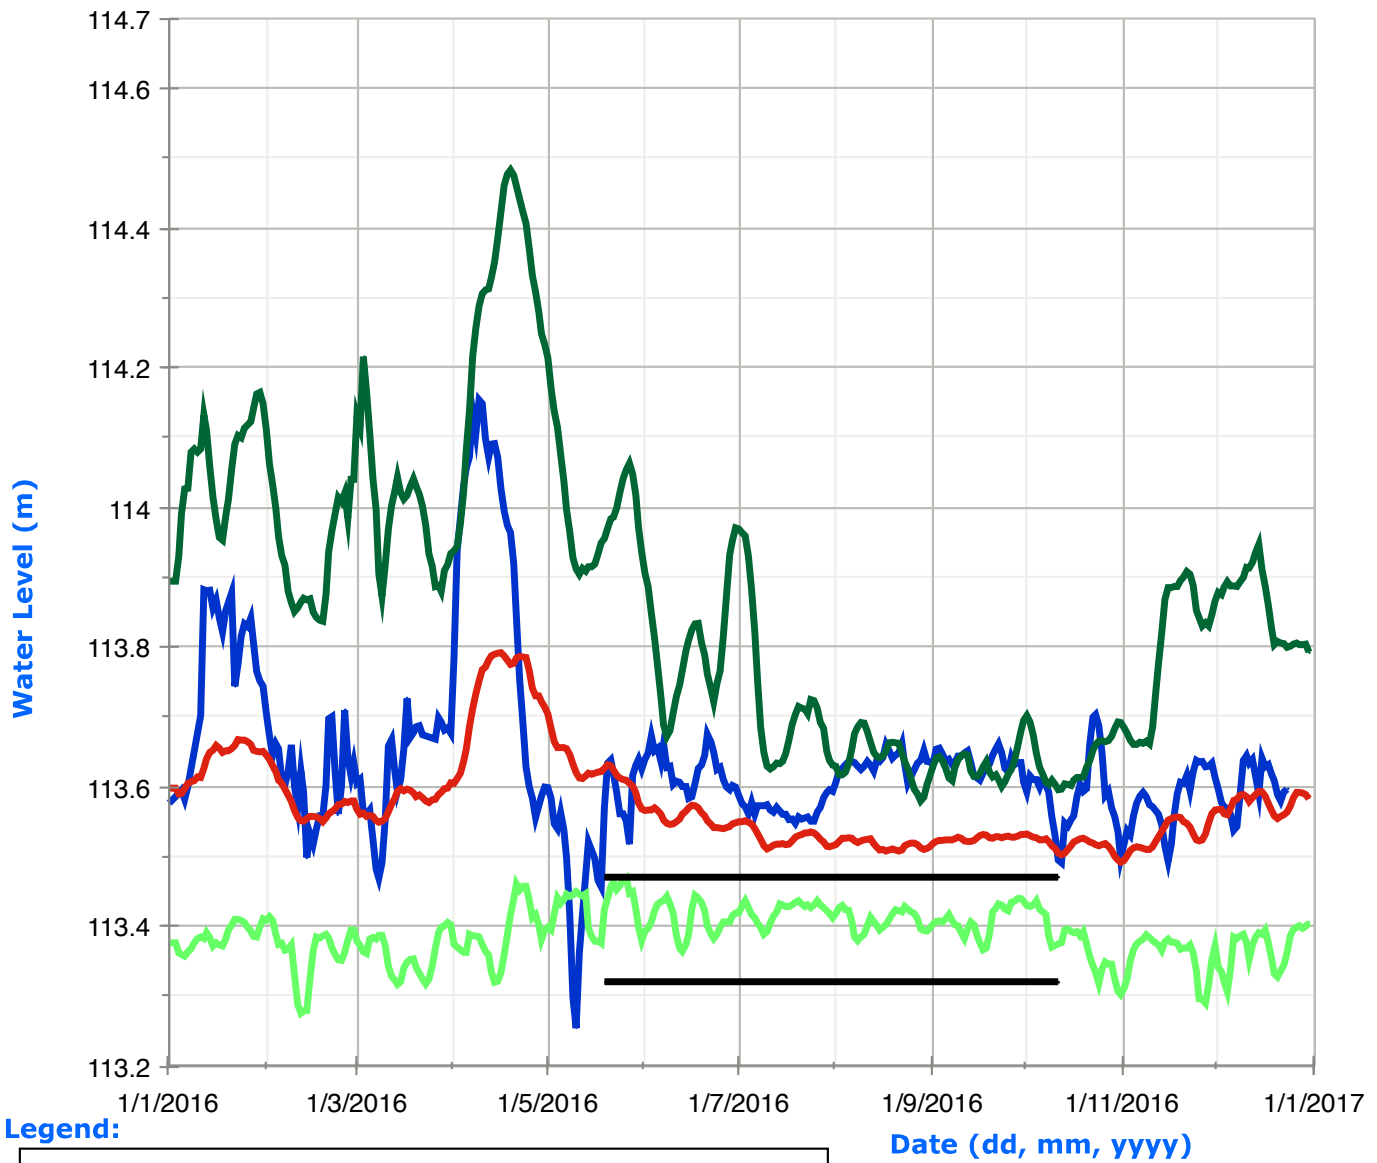

# Rice Lake Water Levels

## Legend:

# Percy Reach Water Levels