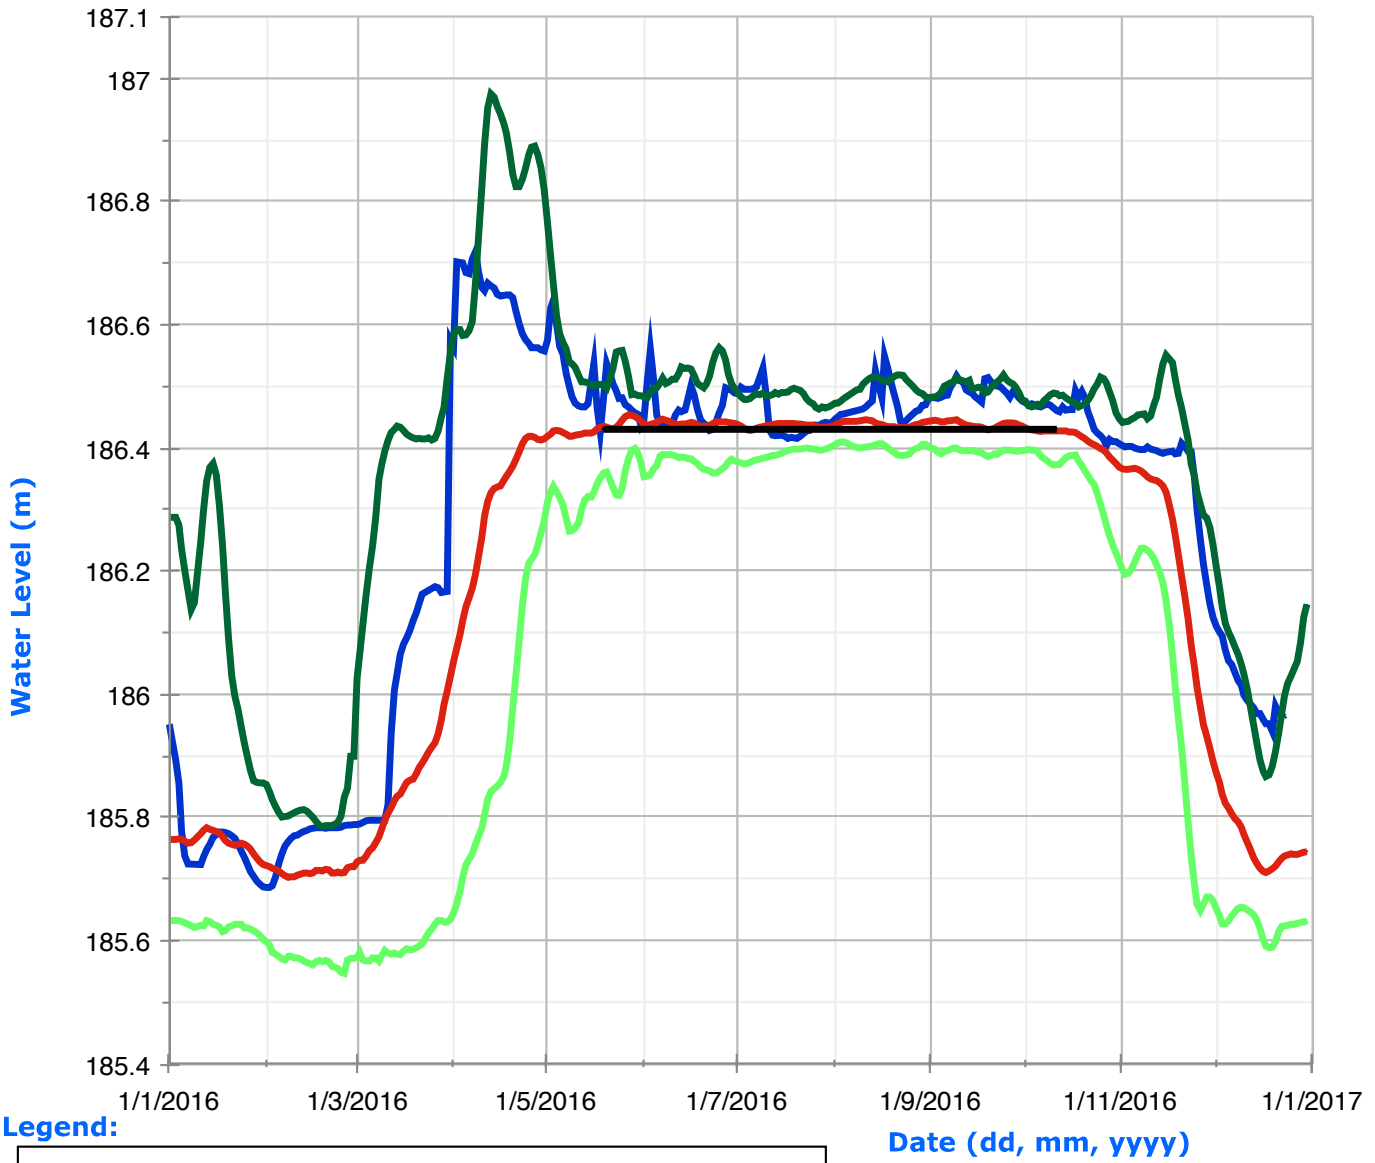

Six Mile Lake Water Levels

Legend:

Gloucester Pool Water Levels

Legend:

Sparrow Lake Water Levels

Legend:

Lake Simcoe Water Levels

Legend:

Date (dd, mm, yyyy)

Canal Lake Water Levels

Legend:

Mitchell Lake Water Levels

Legend: