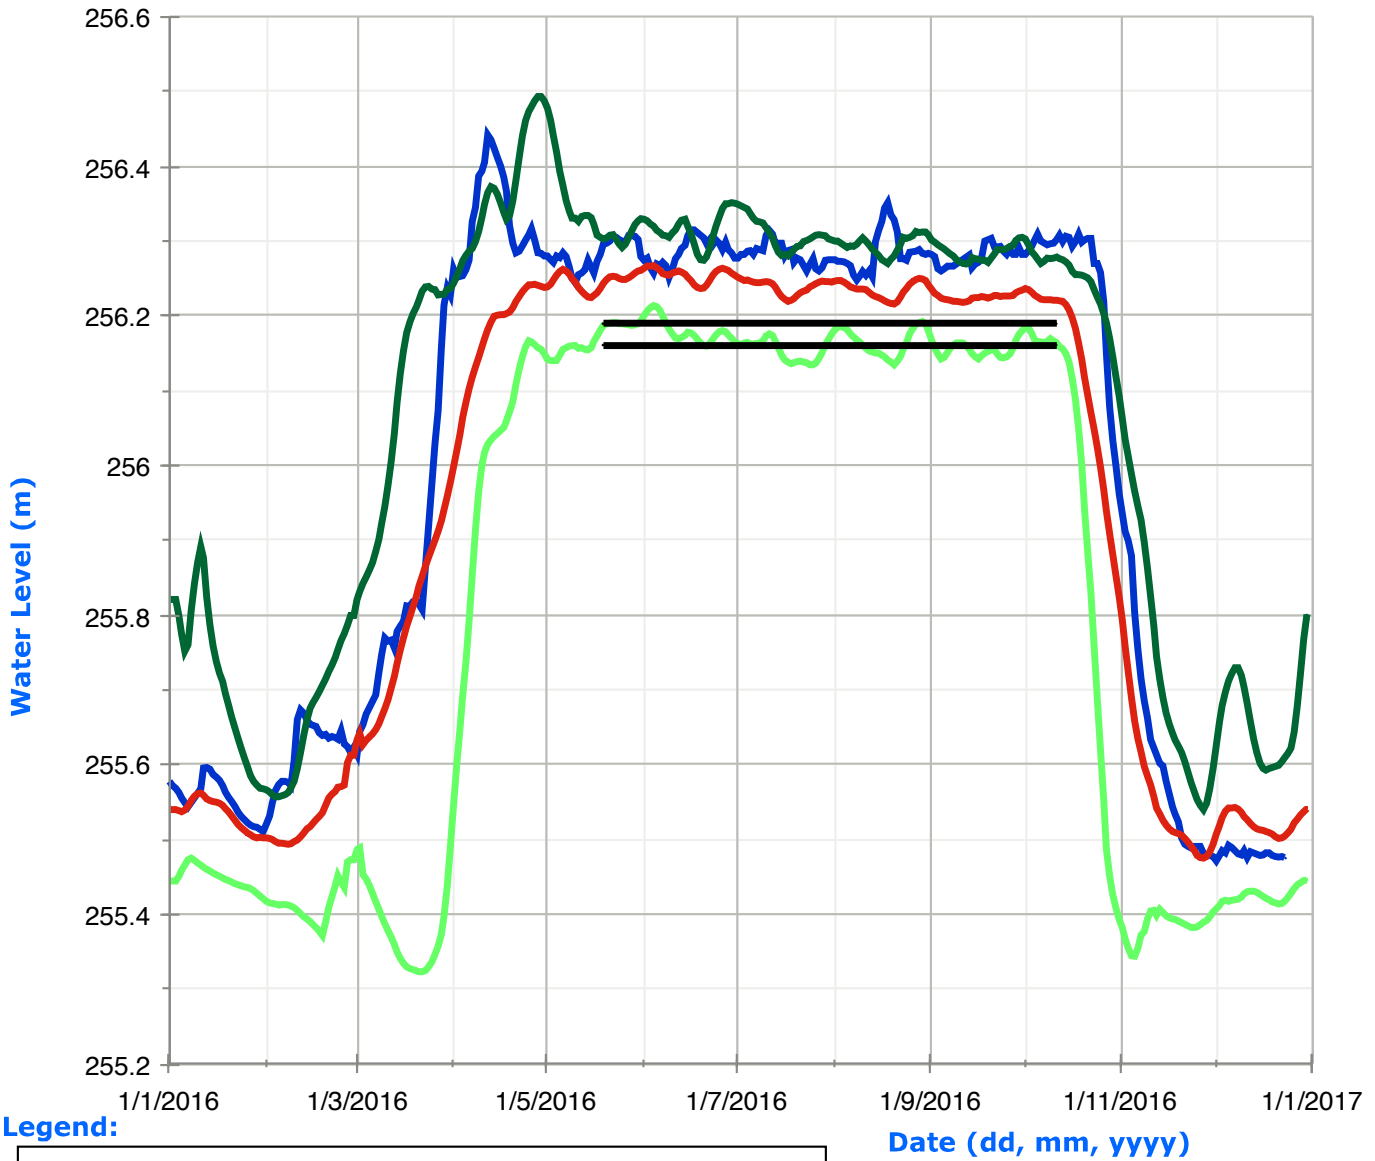

Six Mile Lake Water Levels

Legend:

Gloucester Pool Water Levels

Legend:

Sparrow Lake Water Levels

Legend:

Lake Simcoe Water Levels

Legend:

Date (dd, mm, yyyy)

Canal Lake Water Levels

Legend:

Mitchell Lake Water Levels

Legend: