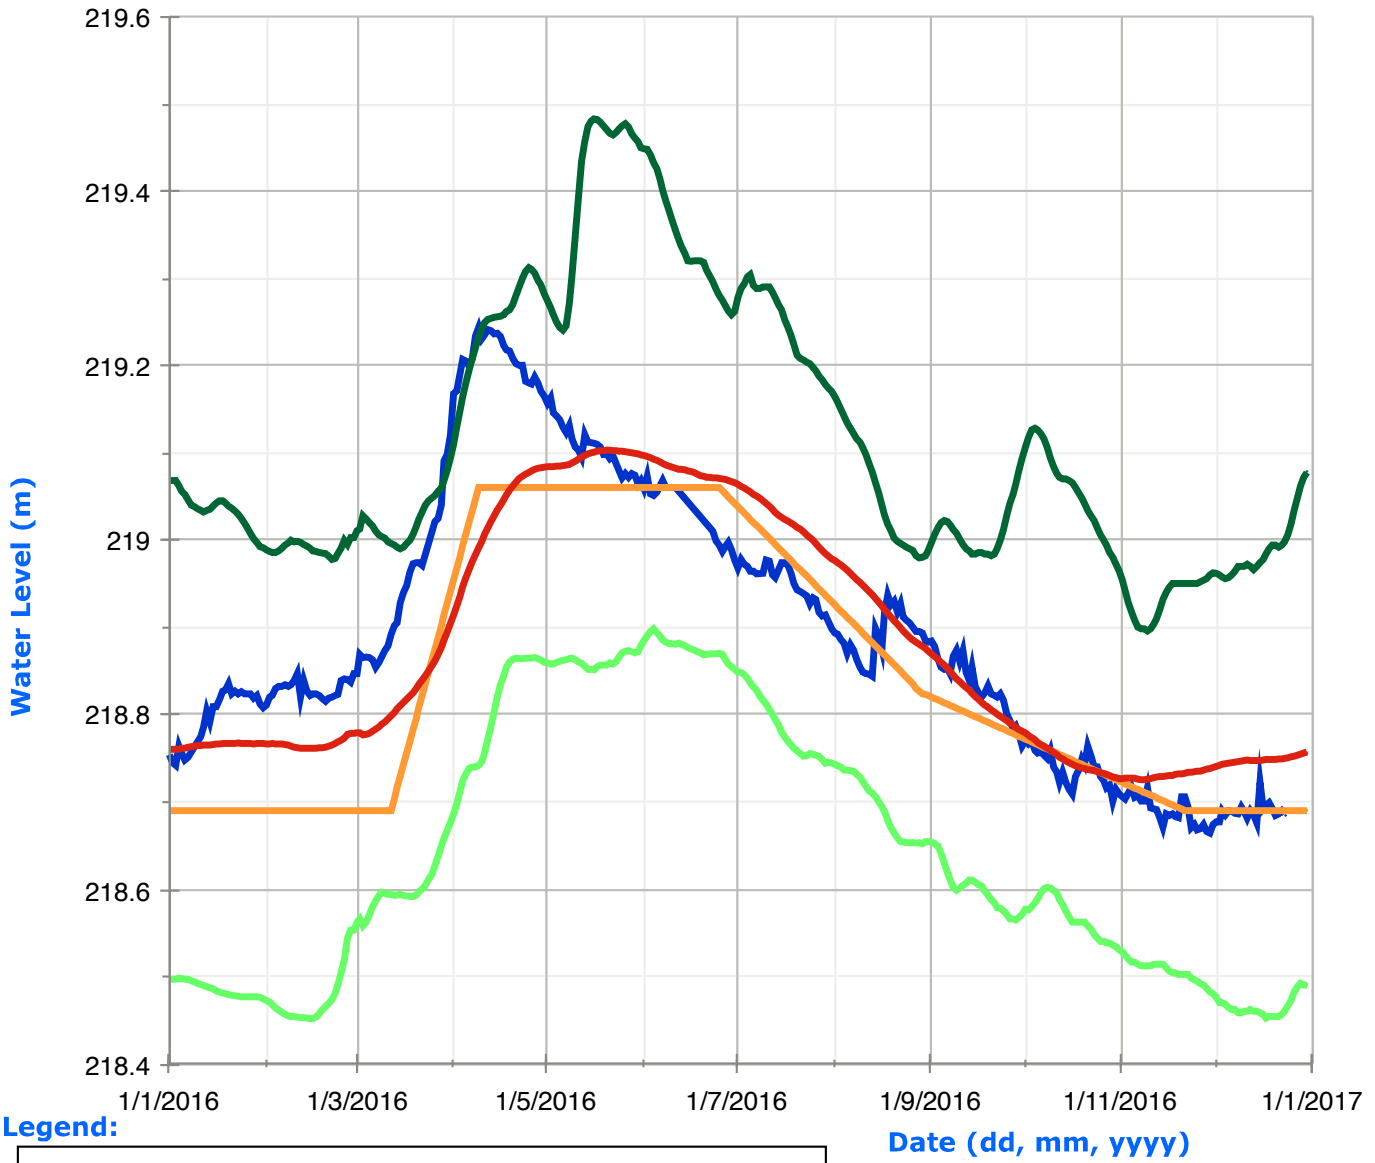

Six Mile Lake Water Levels

Legend:

Gloucester Pool Water Levels

Legend:

Sparrow Lake Water Levels

Legend:

Lake Simcoe Water Levels

Legend:

Date (dd, mm, yyyy)

Canal Lake Water Levels

Legend:

Mitchell Lake Water Levels

Legend: