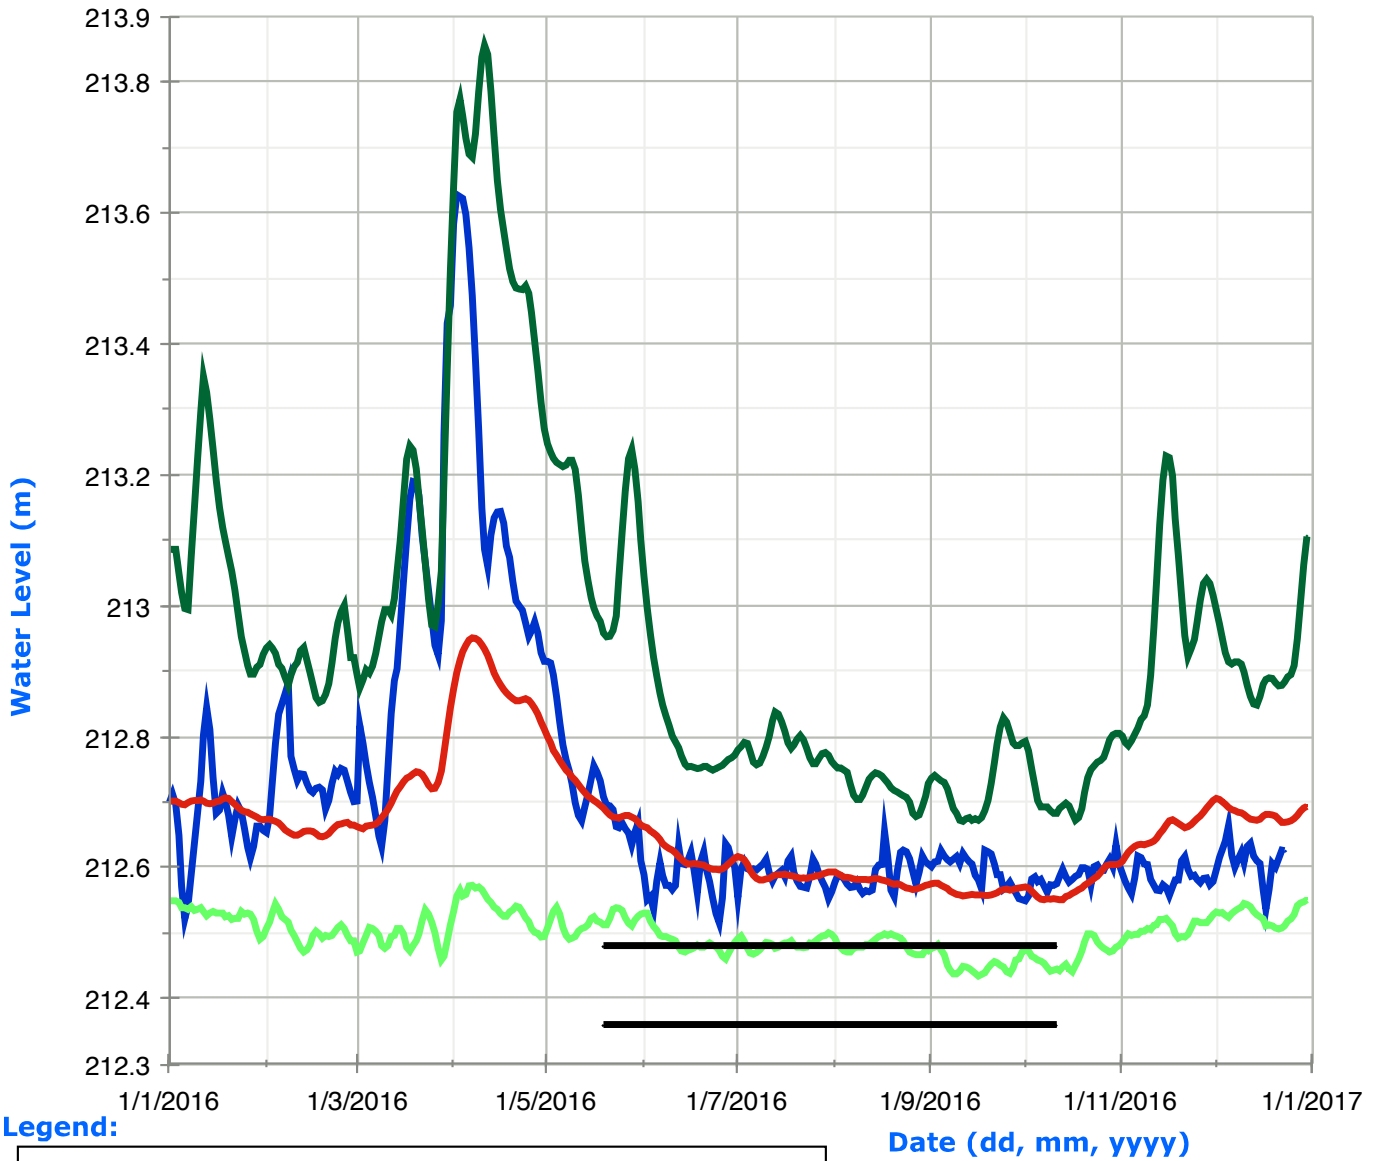

Six Mile Lake Water Levels

Legend:

Gloucester Pool Water Levels

Legend:

Sparrow Lake Water Levels

Legend:

Lake Simcoe Water Levels

Legend:

Date (dd, mm, yyyy)

Canal Lake Water Levels

Legend:

Mitchell Lake Water Levels

Legend: