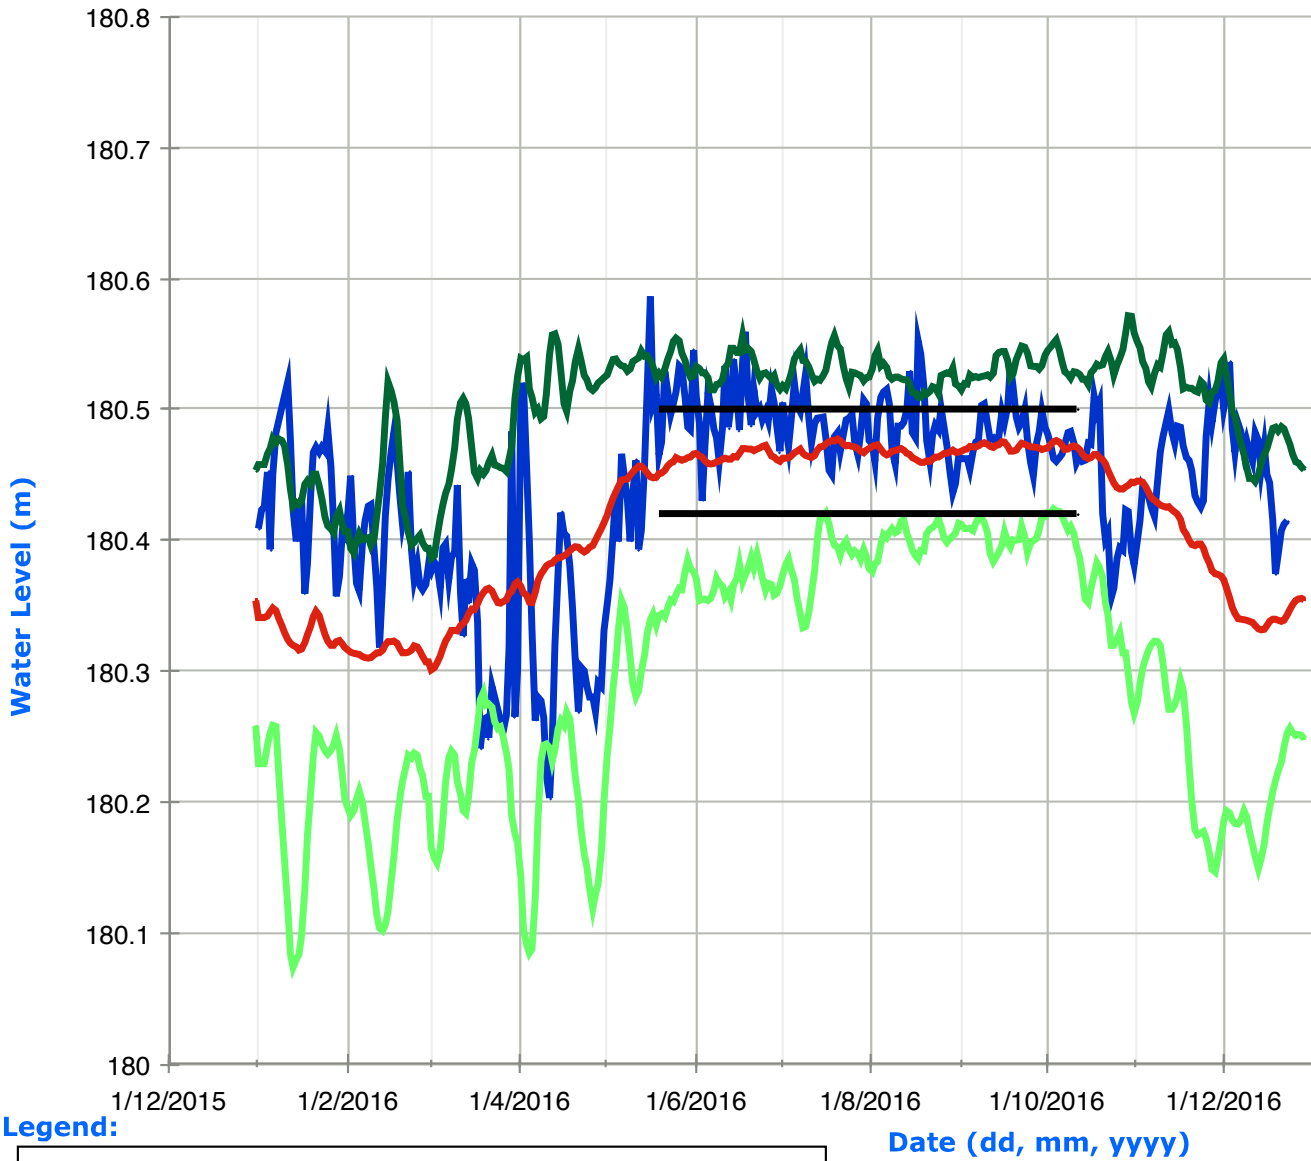

Six Mile Lake Water Levels

Legend:

Gloucester Pool Water Levels

Legend:

Sparrow Lake Water Levels

Legend:

Lake Simcoe Water Levels

Legend:

Date (dd, mm, yyyy)

Canal Lake Water Levels

Legend:

Mitchell Lake Water Levels

Legend: