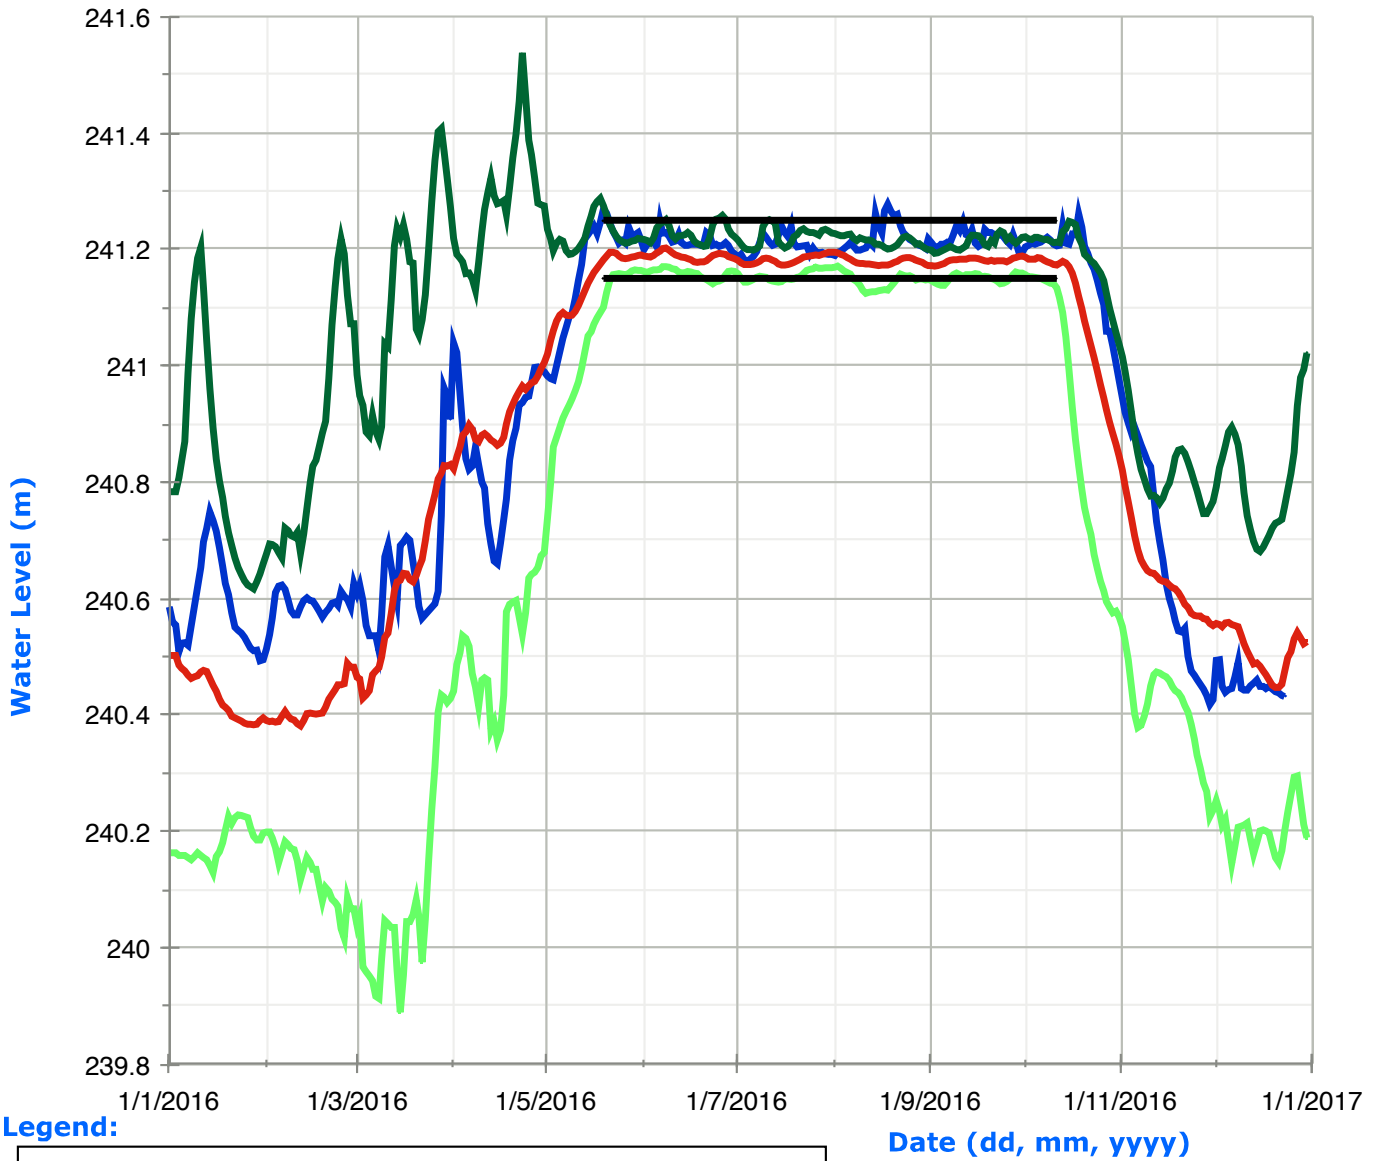

Six Mile Lake Water Levels

Legend:

Gloucester Pool Water Levels

Legend:

Sparrow Lake Water Levels

Legend:

Lake Simcoe Water Levels

Legend:

Date (dd, mm, yyyy)

Canal Lake Water Levels

Legend:

Mitchell Lake Water Levels

Legend: