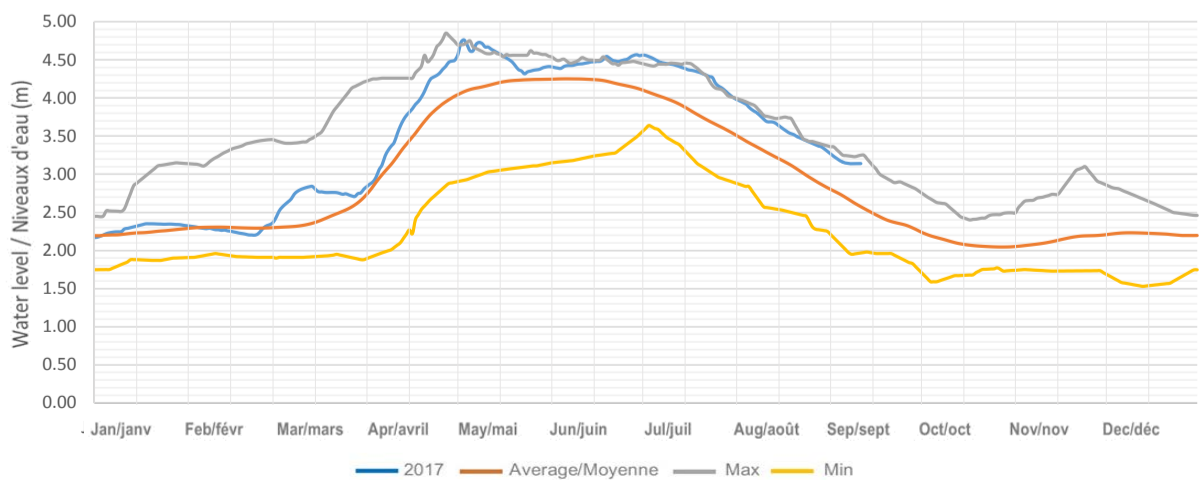

Kennisis (Little Kennisis) Lake / Lac Kennisis (Little Kennisis)

Red Pine (Paint) Lake / Lac Red Pine (Paint)

Nunikani Lake / Lac Nunikani

Big Hawk (Little Hawk) Lake / Lac Big Hawk (Little Hawk)

Halls Lake / Lac Halls

Sherborne (Trout) Lake / Lac Sherborne (Trout)

Kushog Lake (Lake St. Nora) / Lac Kushog (Lac St. Nora)

Percy Lake / Lac Percy

Oblong (Haliburton) Lake / Lac Oblong (Haliburton)

Redstone Lake / Lac Redstone

Eagle (Moose) Lake / Lac Eagle (Moose)

Twelve Mile (Boshkung) Lake / Lac Twelve Mile (Boshkung)

Horseshoe (Mountain) Lake / Lac Horseshoe (Mountain)

Big Bob Lake / Lac Big Bob

Little Bob Lake / Lake Little Bob