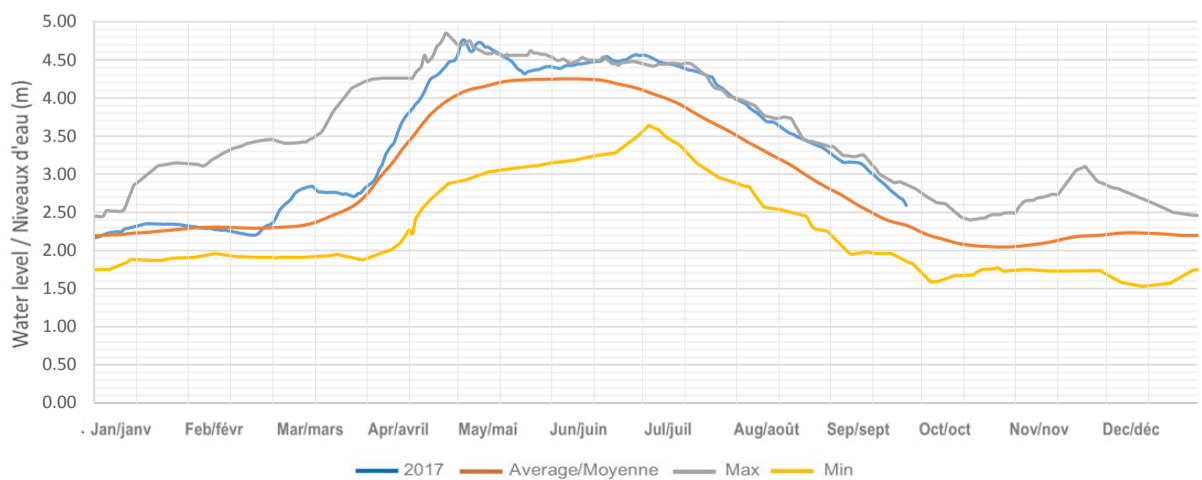

Kennisis (Little Kennisis) Lake / Lac Kennisis (Little Kennisis)

Red Pine (Paint) Lake / Lac Red Pine (Paint)

Nunikani Lake / Lac Nunikani

Big Hawk (Little Hawk) Lake / Lac Big Hawk (Little Hawk)

Halls Lake / Lac Halls

Sherborne (Trout) Lake / Lac Sherborne (Trout)

Kushog Lake (Lake St. Nora) / Lac Kushog (Lac St. Nora)

Percy Lake / Lac Percy

Oblong (Haliburton) Lake / Lac Oblong (Haliburton)

Redstone Lake / Lac Redstone

Eagle (Moose) Lake / Lac Eagle (Moose)

Twelve Mile (Boshkung) Lake / Lac Twelve Mile (Boshkung)

Horseshoe (Mountain) Lake / Lac Horseshoe (Mountain)

Big Bob Lake / Lac Big Bob

Little Bob Lake / Lake Little Bob