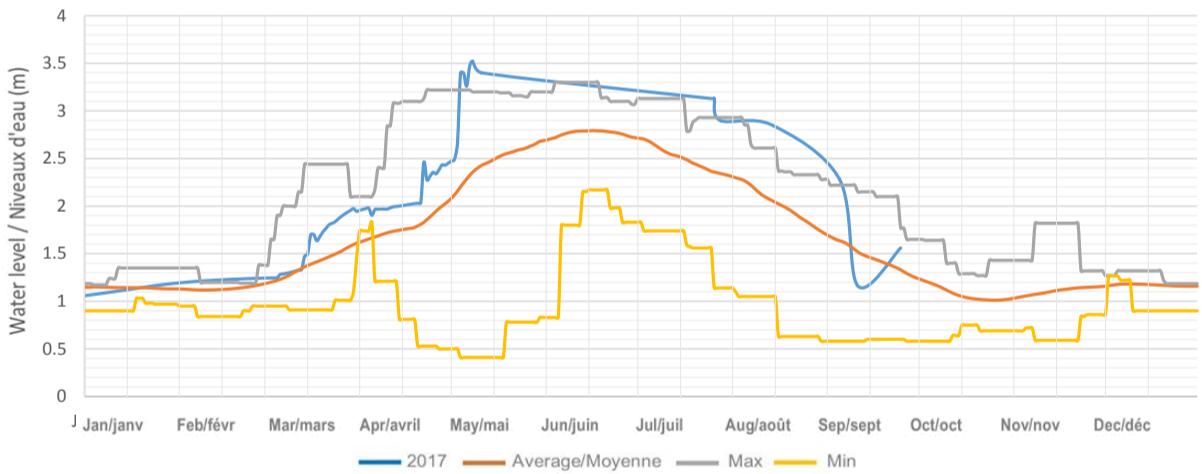

Kennisis (Little Kennisis) Lake / Lac Kennisis (Little Kennisis)

Red Pine (Paint) Lake / Lac Red Pine (Paint)

Nunikani Lake / Lac Nunikani

Big Hawk (Little Hawk) Lake / Lac Big Hawk (Little Hawk)

Halls Lake / Lac Halls

Sherborne (Trout) Lake / Lac Sherborne (Trout)

Kushog Lake (Lake St. Nora) / Lac Kushog (Lac St. Nora)

Percy Lake / Lac Percy

Oblong (Haliburton) Lake / Lac Oblong (Haliburton)

Redstone Lake / Lac Redstone

Eagle (Moose) Lake / Lac Eagle (Moose)

Twelve Mile (Boshkung) Lake / Lac Twelve Mile (Boshkung)

Horseshoe (Mountain) Lake / Lac Horseshoe (Mountain)

Big Bob Lake / Lac Big Bob

Little Bob Lake / Lake Little Bob