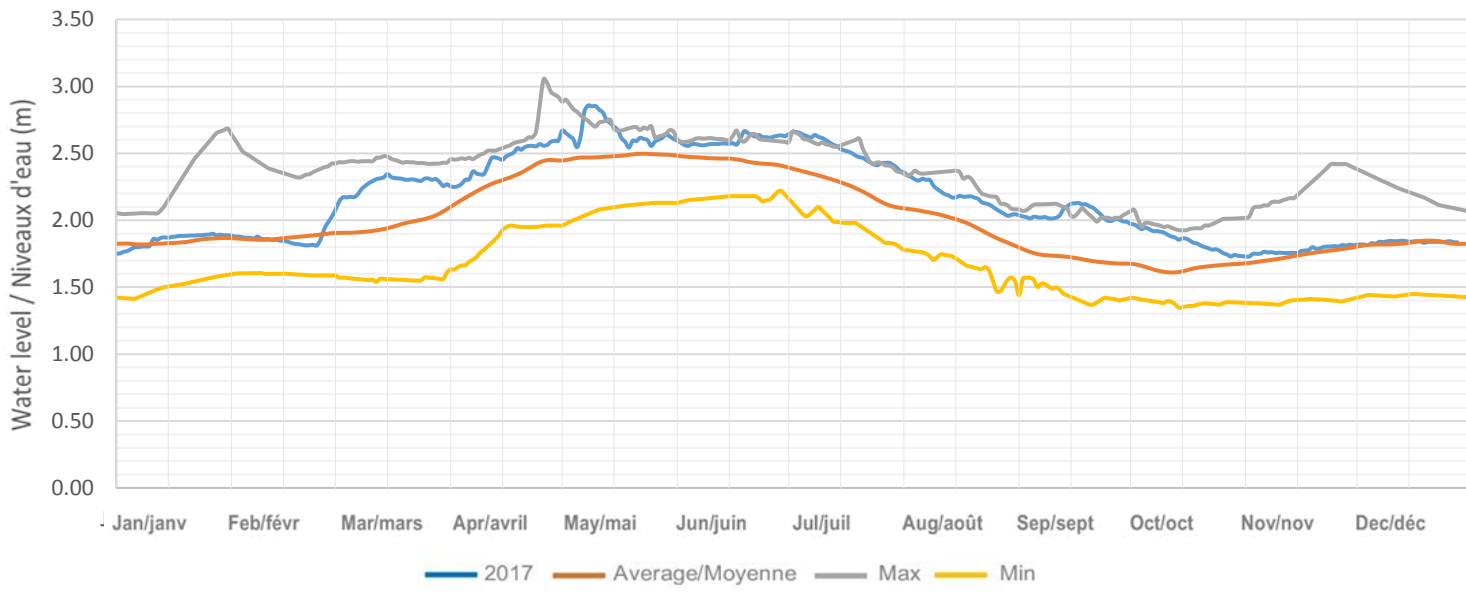

Kennisis (Little Kennisis) Lake / Lac Kennisis (Little Kennisis)

Red Pine (Paint) Lake / Lac Red Pine (Paint)

Nunikani Lake / Lac Nunikani

Big Hawk (Little Hawk) Lake / Lac Big Hawk (Little Hawk)

Halls Lake / Lac Halls

Sherborne (Trout) Lake / Lac Sherborne (Trout)

Kushog Lake (Lake St. Nora) / Lac Kushog (Lac St. Nora)

Percy Lake / Lac Percy

Oblong (Haliburton) Lake / Lac Oblong (Haliburton)

Redstone Lake / Lac Redstone

Eagle (Moose) Lake / Lac Eagle (Moose)

Twelve Mile (Boshkung) Lake / Lac Twelve Mile (Boshkung)

Horseshoe (Mountain) Lake / Lac Horseshoe (Mountain)

Big Bob Lake / Lac Big Bob

Little Bob Lake / Lake Little Bob