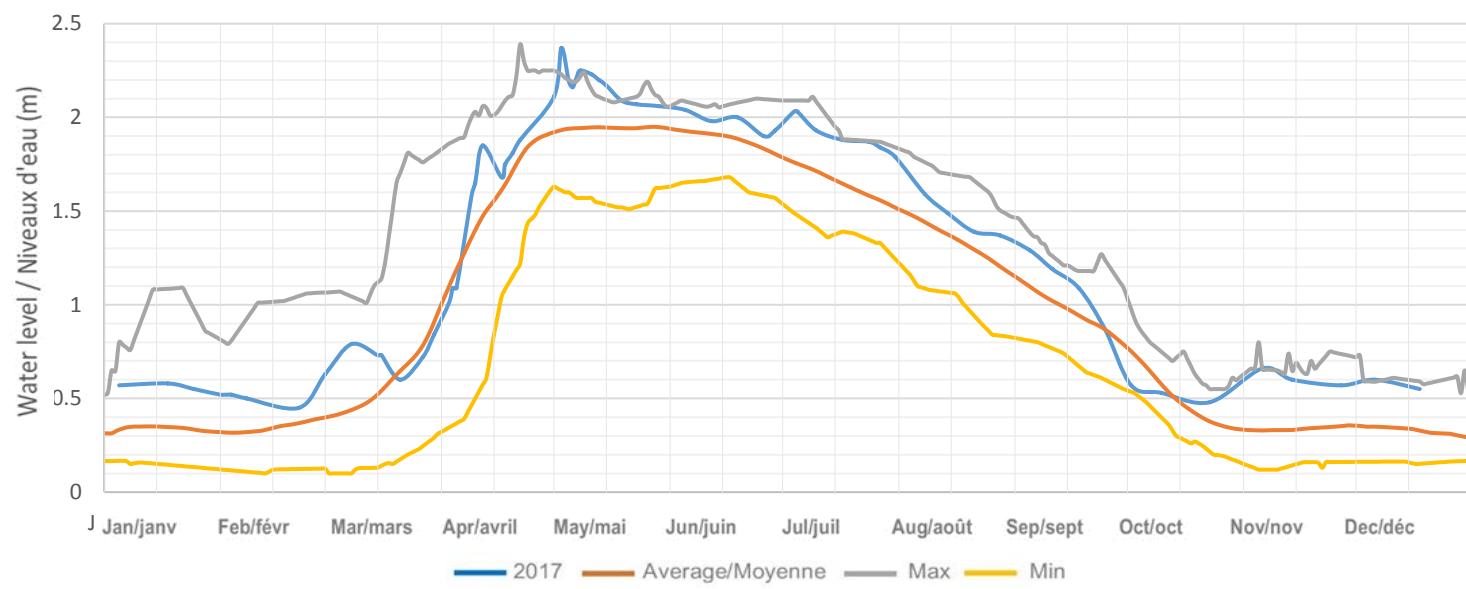

Kennisis (Little Kennisis) Lake / Lac Kennisis (Little Kennisis)

Red Pine (Paint) Lake / Lac Red Pine (Paint)

Nunikani Lake / Lac Nunikani

Big Hawk (Little Hawk) Lake / Lac Big Hawk (Little Hawk)

Halls Lake / Lac Halls

Sherborne (Trout) Lake / Lac Sherborne (Trout)

Kushog Lake (Lake St. Nora) / Lac Kushog (Lac St. Nora)

Percy Lake / Lac Percy

Oblong (Haliburton) Lake / Lac Oblong (Haliburton)

Redstone Lake / Lac Redstone

Eagle (Moose) Lake / Lac Eagle (Moose)

Twelve Mile (Boshkung) Lake / Lac Twelve Mile (Boshkung)

Horseshoe (Mountain) Lake / Lac Horseshoe (Mountain)

Big Bob Lake / Lac Big Bob

Little Bob Lake / Lake Little Bob