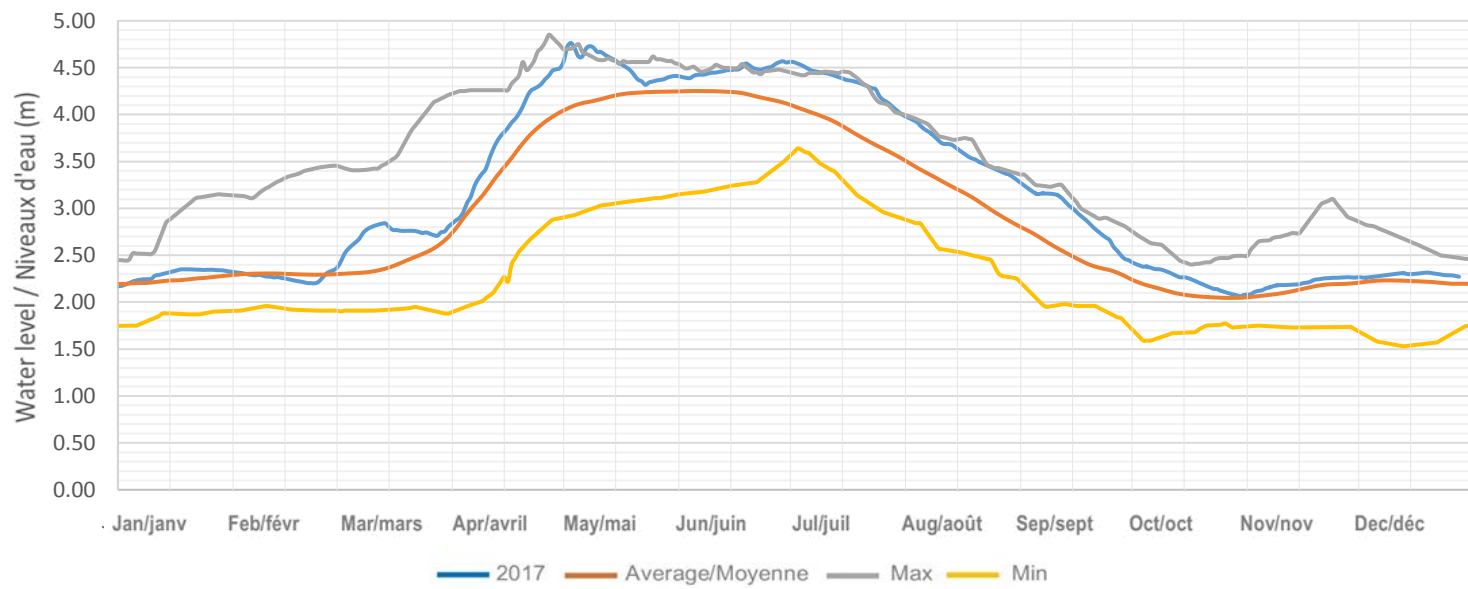

Kennisis (Little Kennisis) Lake / Lac Kennisis (Little Kennisis)

Red Pine (Paint) Lake / Lac Red Pine (Paint)

Nunikani Lake / Lac Nunikani

Big Hawk (Little Hawk) Lake / Lac Big Hawk (Little Hawk)

Halls Lake / Lac Halls

Sherborne (Trout) Lake / Lac Sherborne (Trout)

Kushog Lake (Lake St. Nora) / Lac Kushog (Lac St. Nora)

Percy Lake / Lac Percy

Oblong (Haliburton) Lake / Lac Oblong (Haliburton)

Redstone Lake / Lac Redstone

Eagle (Moose) Lake / Lac Eagle (Moose)

Twelve Mile (Boshkung) Lake / Lac Twelve Mile (Boshkung)

Horseshoe (Mountain) Lake / Lac Horseshoe (Mountain)

Big Bob Lake / Lac Big Bob

Little Bob Lake / Lake Little Bob