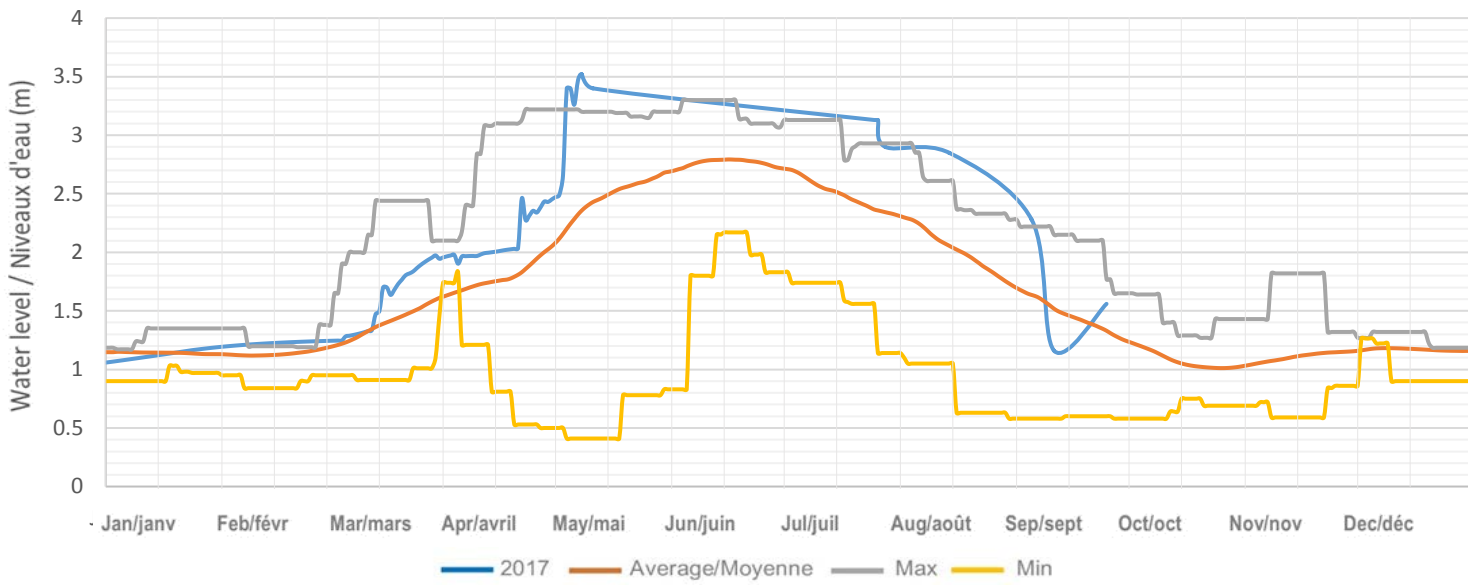

Kennisis (Little Kennisis) Lake / Lac Kennisis (Little Kennisis)

Red Pine (Paint) Lake / Lac Red Pine (Paint)

Nunikani Lake / Lac Nunikani

Big Hawk (Little Hawk) Lake / Lac Big Hawk (Little Hawk)

Halls Lake / Lac Halls

Sherborne (Trout) Lake / Lac Sherborne (Trout)

Kushog Lake (Lake St. Nora) / Lac Kushog (Lac St. Nora)

Percy Lake / Lac Percy

Oblong (Haliburton) Lake / Lac Oblong (Haliburton)

Redstone Lake / Lac Redstone

Eagle (Moose) Lake / Lac Eagle (Moose)

Twelve Mile (Boshkung) Lake / Lac Twelve Mile (Boshkung)

Horseshoe (Mountain) Lake / Lac Horseshoe (Mountain)

Big Bob Lake / Lac Big Bob

Little Bob Lake / Lake Little Bob