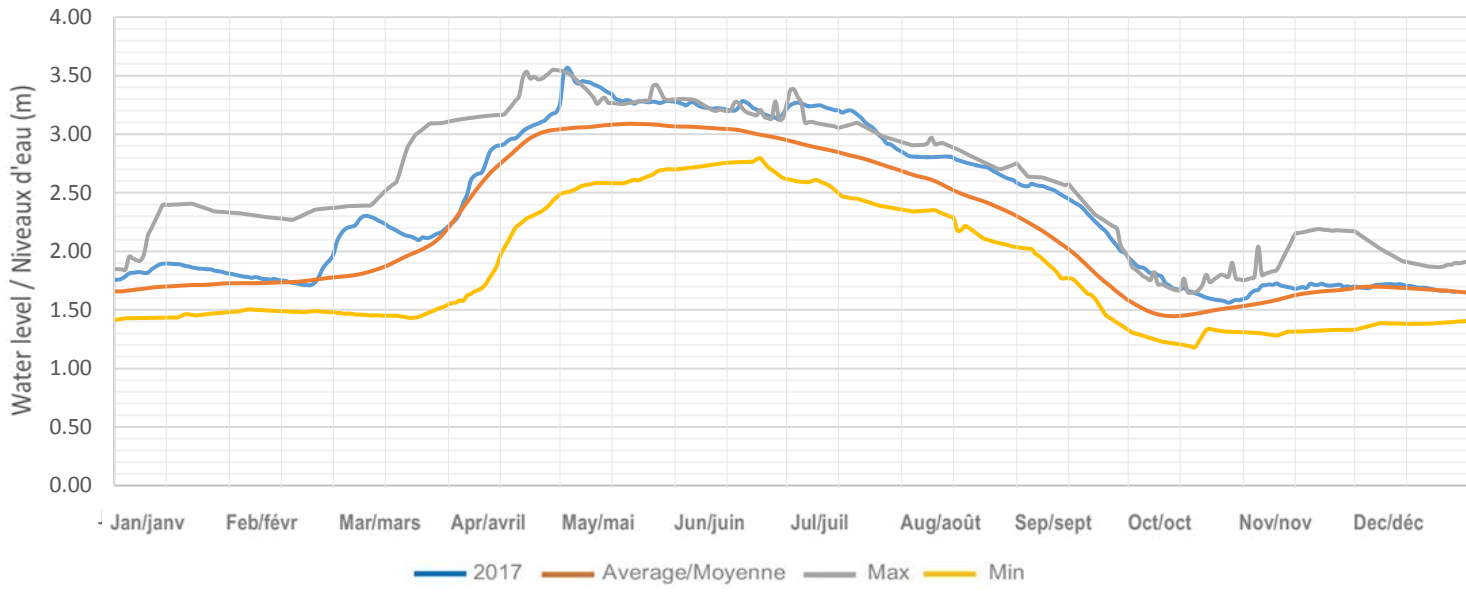

Kennisis (Little Kennisis) Lake / Lac Kennisis (Little Kennisis)

Red Pine (Paint) Lake / Lac Red Pine (Paint)

Nunikani Lake / Lac Nunikani

Big Hawk (Little Hawk) Lake / Lac Big Hawk (Little Hawk)

Halls Lake / Lac Halls

Sherborne (Trout) Lake / Lac Sherborne (Trout)

Kushog Lake (Lake St. Nora) / Lac Kushog (Lac St. Nora)

Percy Lake / Lac Percy

Oblong (Haliburton) Lake / Lac Oblong (Haliburton)

Redstone Lake / Lac Redstone

Eagle (Moose) Lake / Lac Eagle (Moose)

Twelve Mile (Boshkung) Lake / Lac Twelve Mile (Boshkung)

Horseshoe (Mountain) Lake / Lac Horseshoe (Mountain)

Big Bob Lake / Lac Big Bob

Little Bob Lake / Lake Little Bob