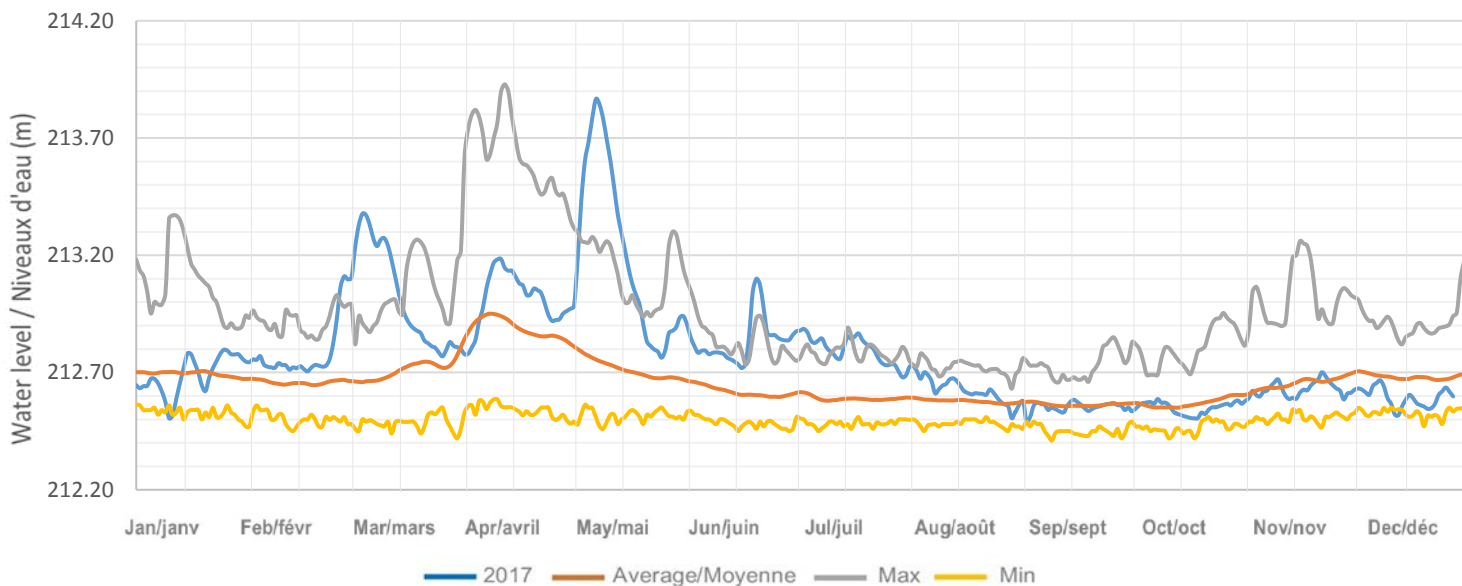

Mitchell Lake / Lac Mitchell

Canal Lake / Lake Canal

Lake Simcoe / Lake Simcoe

Sparrow Lake / Lac Sparrow

Six Mile Lake / Lac Six Mile

Gloucester Pool / Lac Gloucester