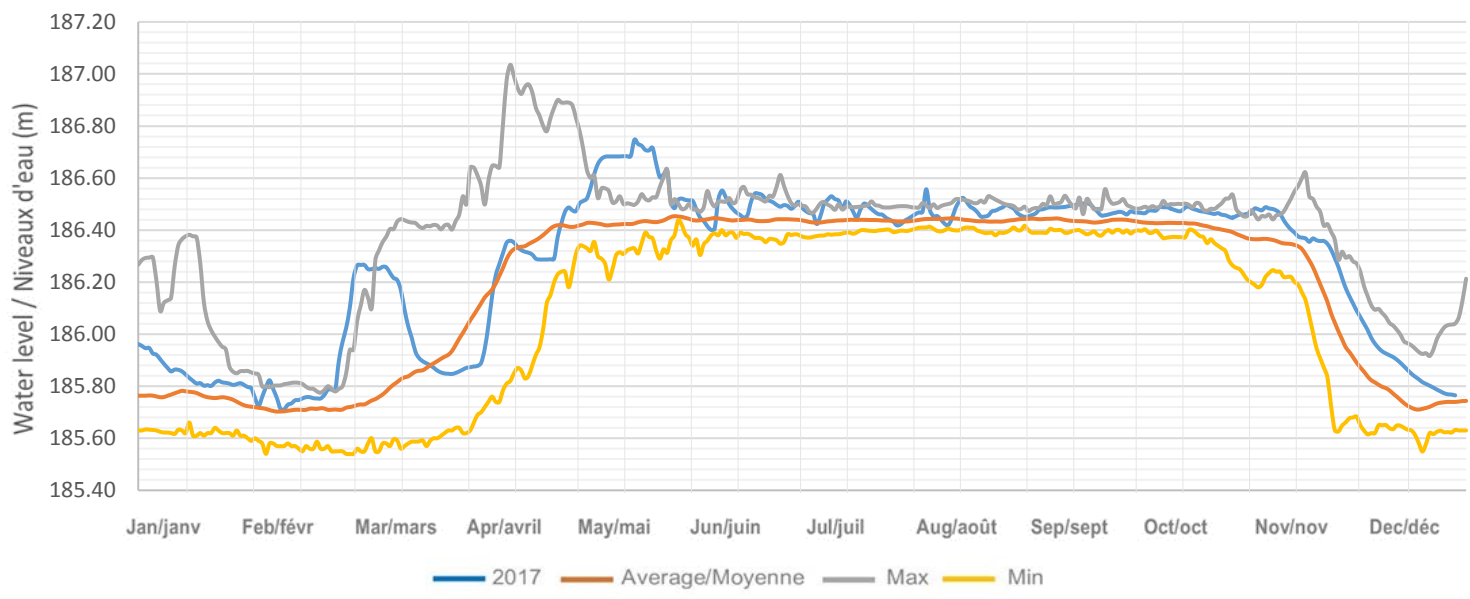

Mitchell Lake / Lac Mitchell

Canal Lake / Lake Canal

Lake Simcoe / Lake Simcoe

Sparrow Lake / Lac Sparrow

Six Mile Lake / Lac Six Mile

Gloucester Pool / Lac Gloucester