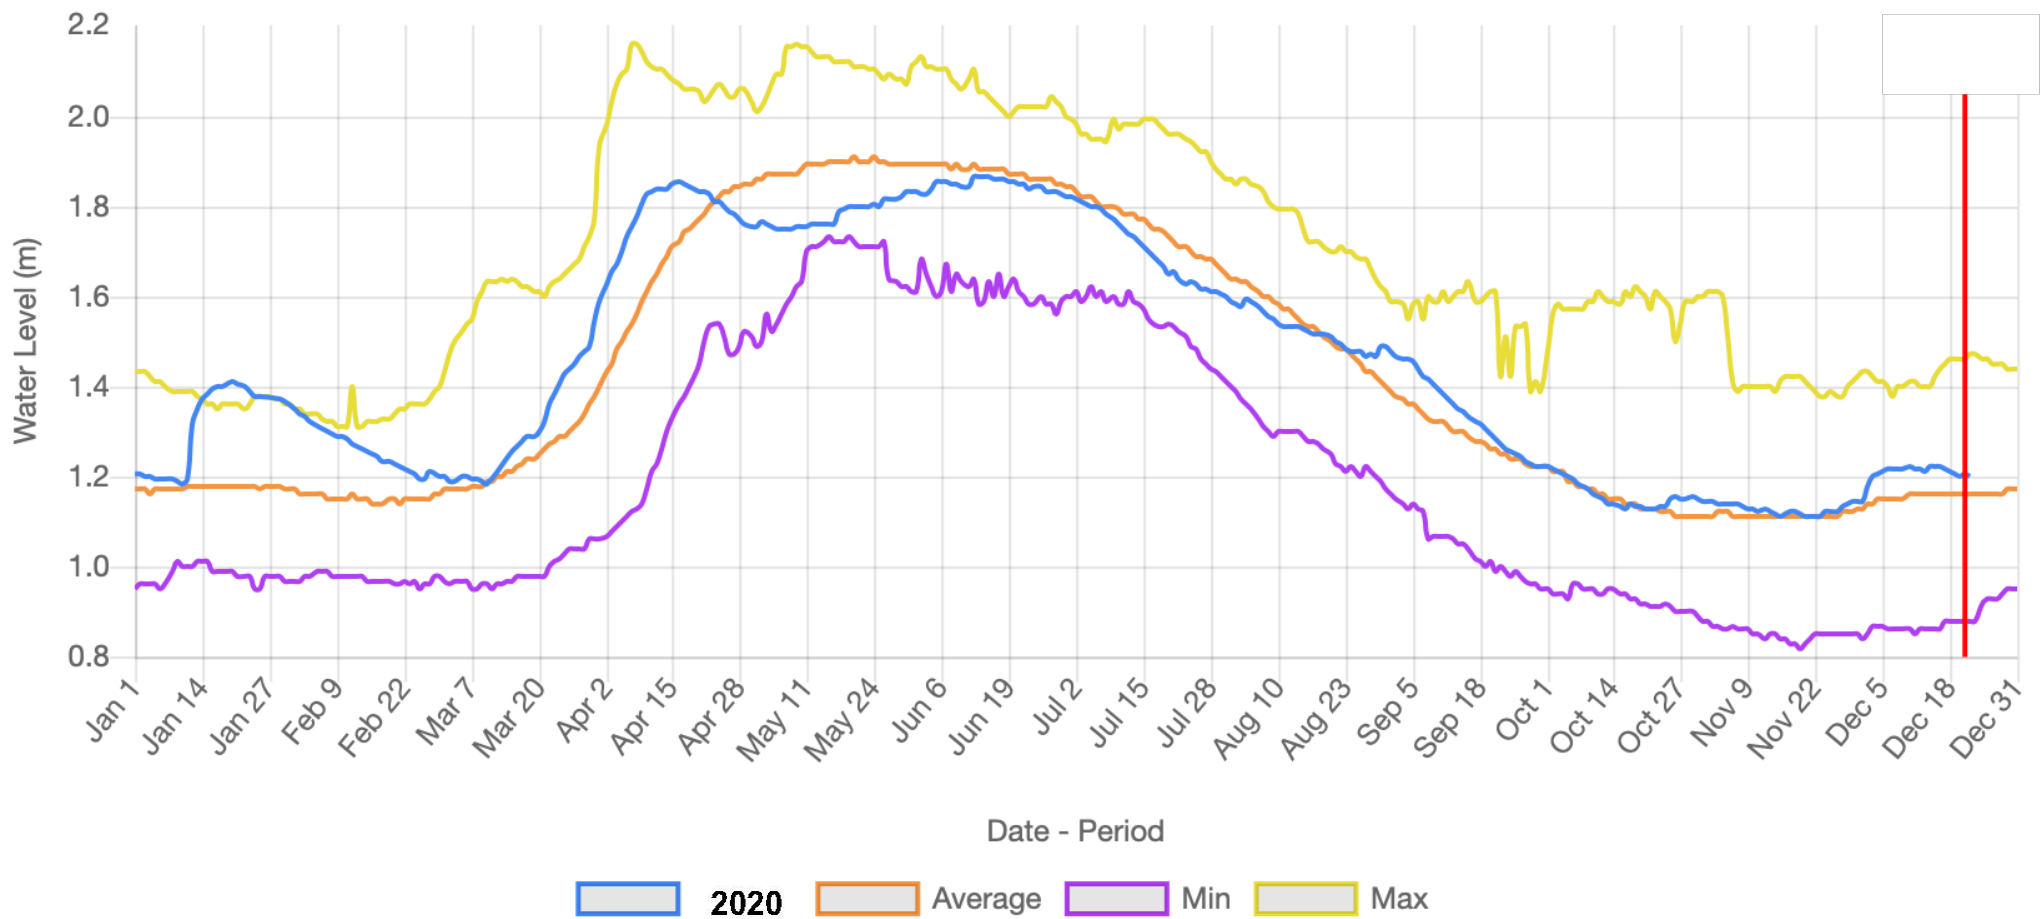

### Anstruther Lake - Level Gauge

Crystal Lake - Level Gauge

Date - Period

2020 Average Min Max

### Eels Lake - Level Gauge

### Jack Lake - Level Gauge