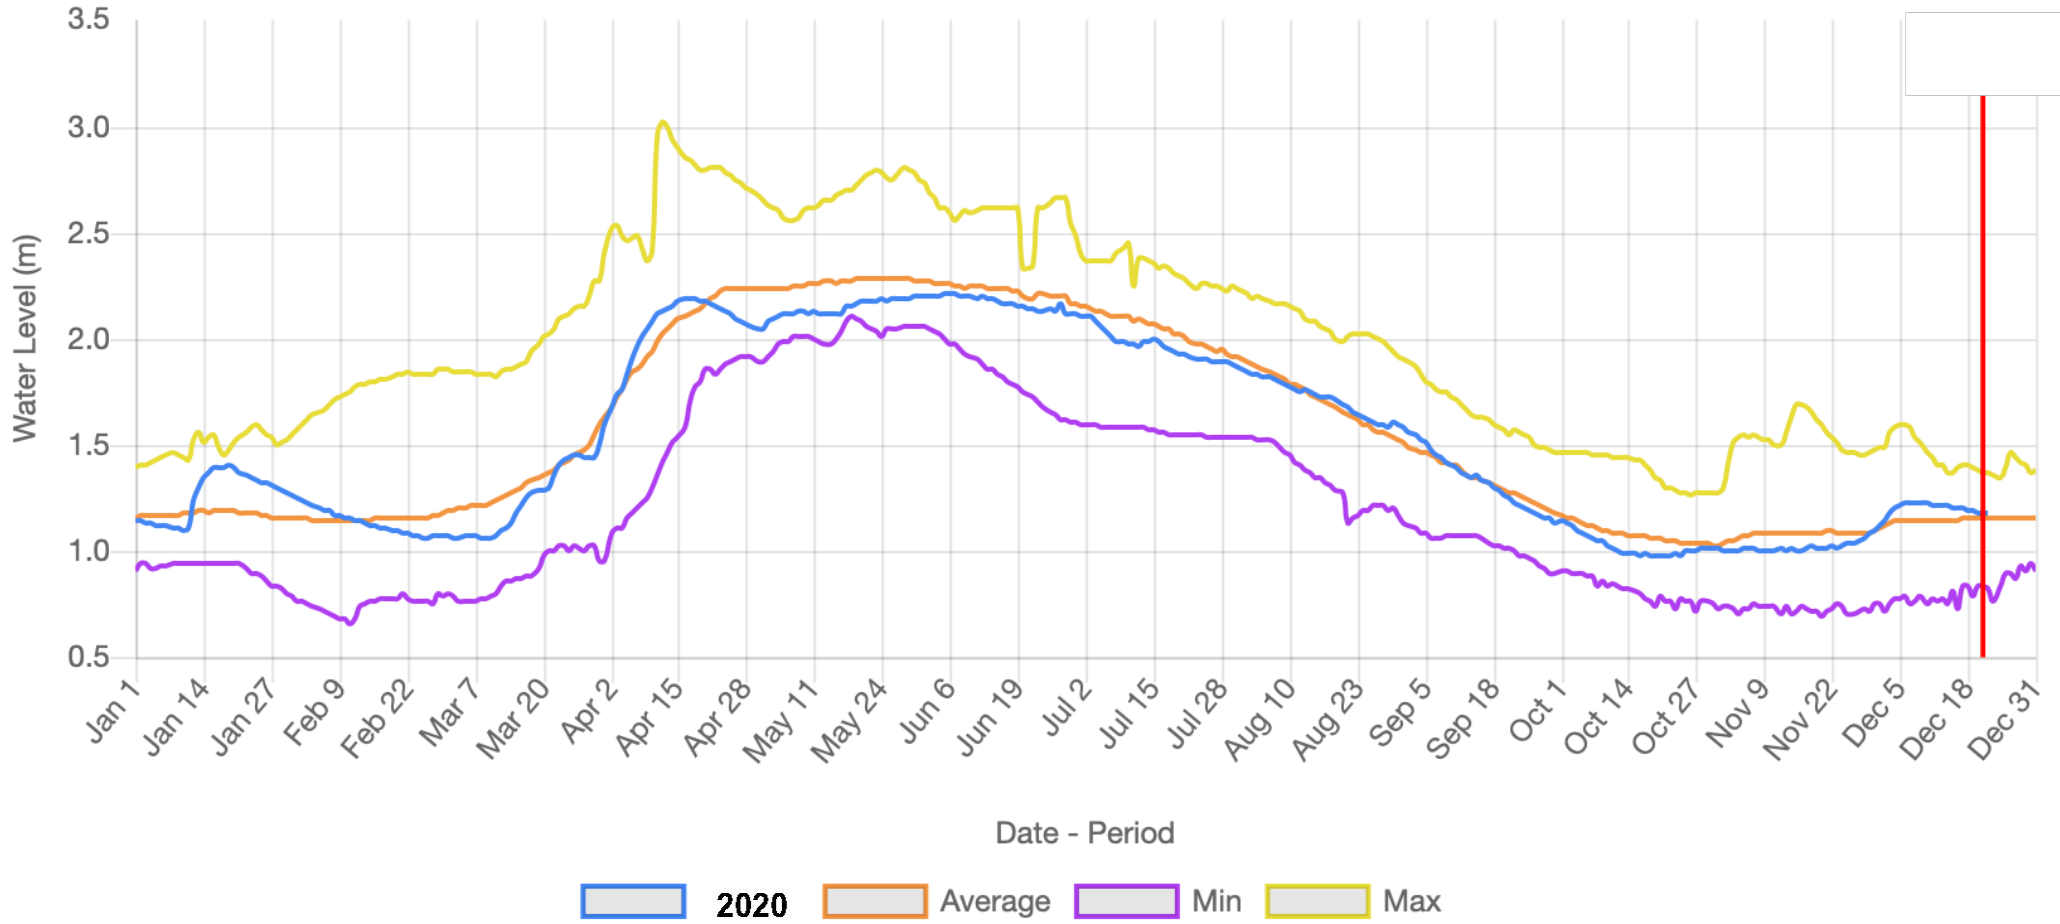

### Anstruther Lake - Level Gauge

Crystal Lake - Level Gauge

Date - Period

2020 Average Min Max

### Eels Lake - Level Gauge

### Jack Lake - Level Gauge