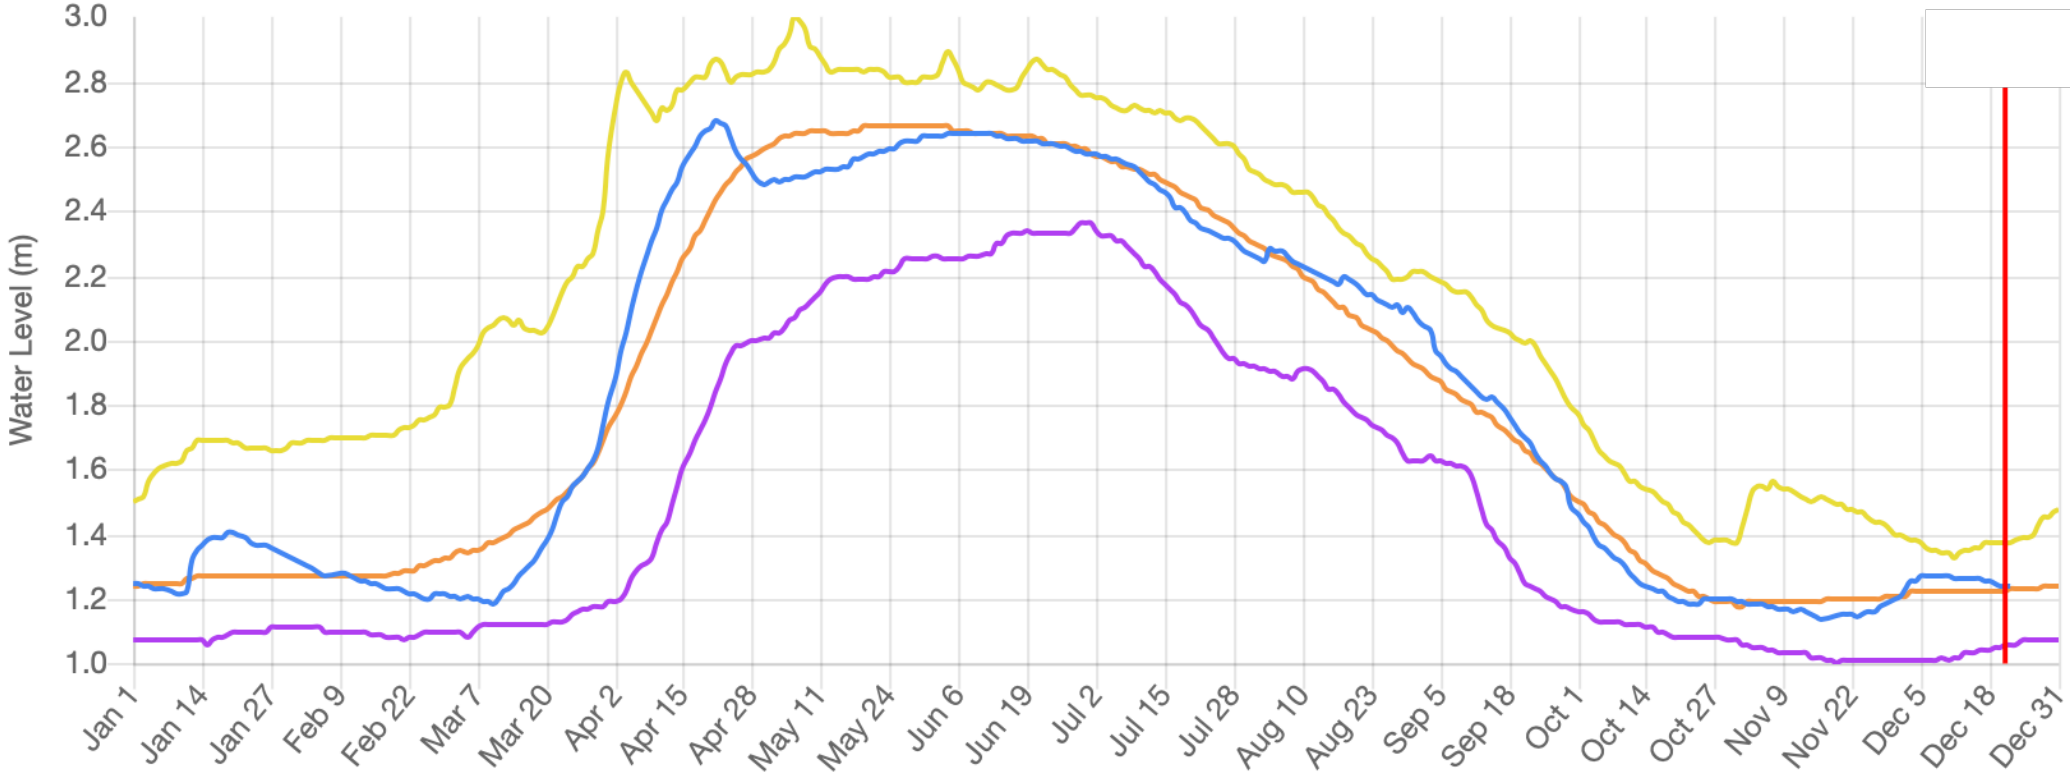

### Anstruther Lake - Level Gauge

Crystal Lake - Level Gauge

Date - Period

2020 Average Min Max

### Eels Lake - Level Gauge

### Jack Lake - Level Gauge