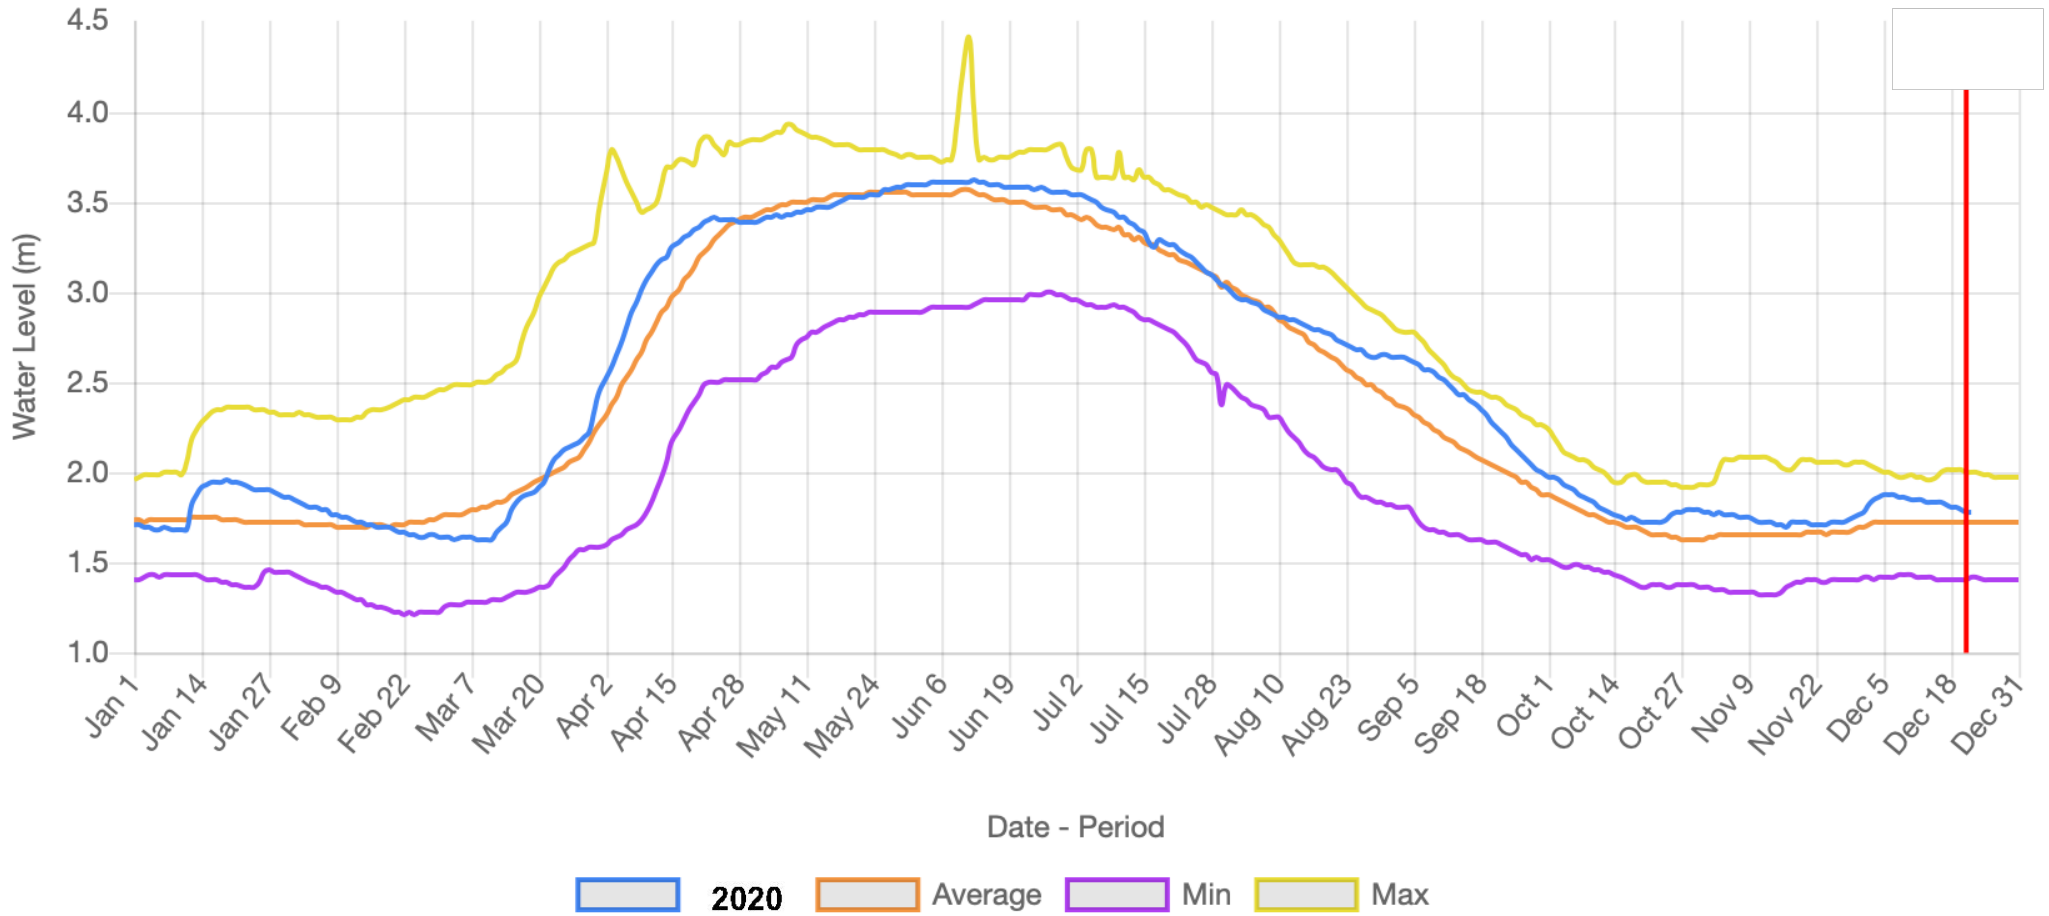

### Anstruther Lake - Level Gauge

Crystal Lake - Level Gauge

Date - Period

2020 Average Min Max

### Eels Lake - Level Gauge

### Jack Lake - Level Gauge