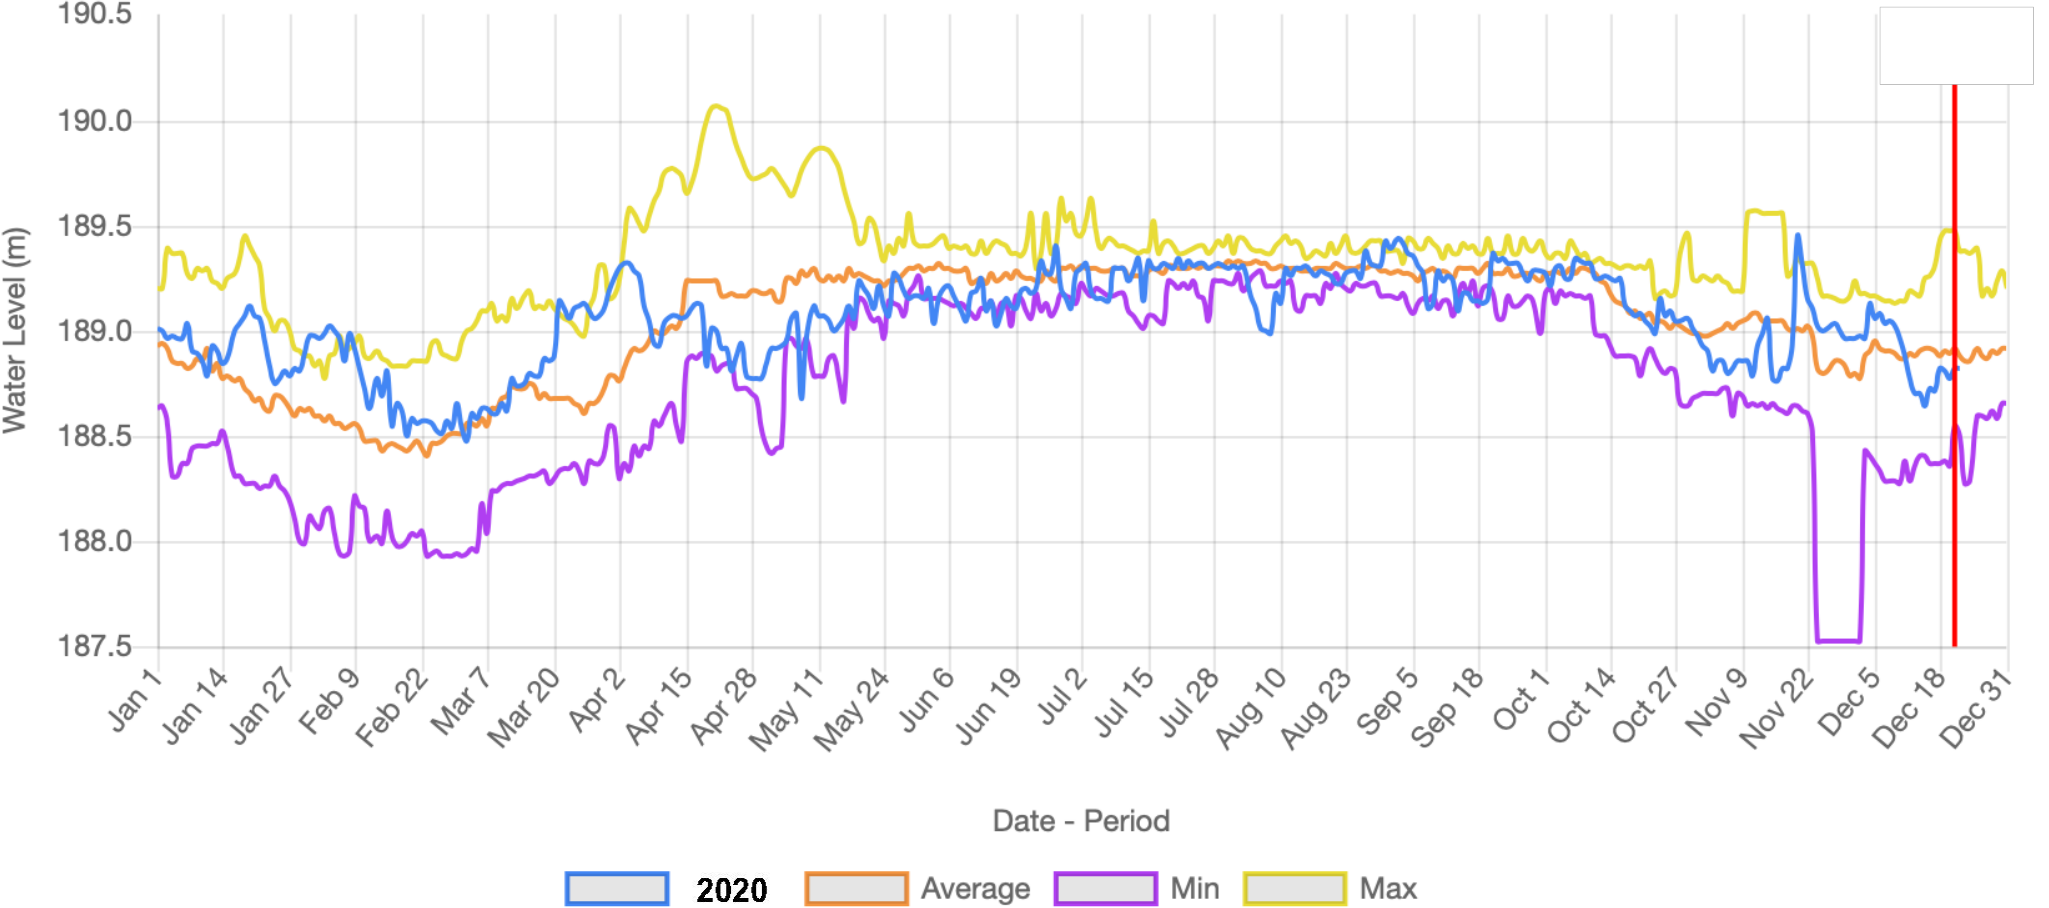

Little Lake - Level Gauge