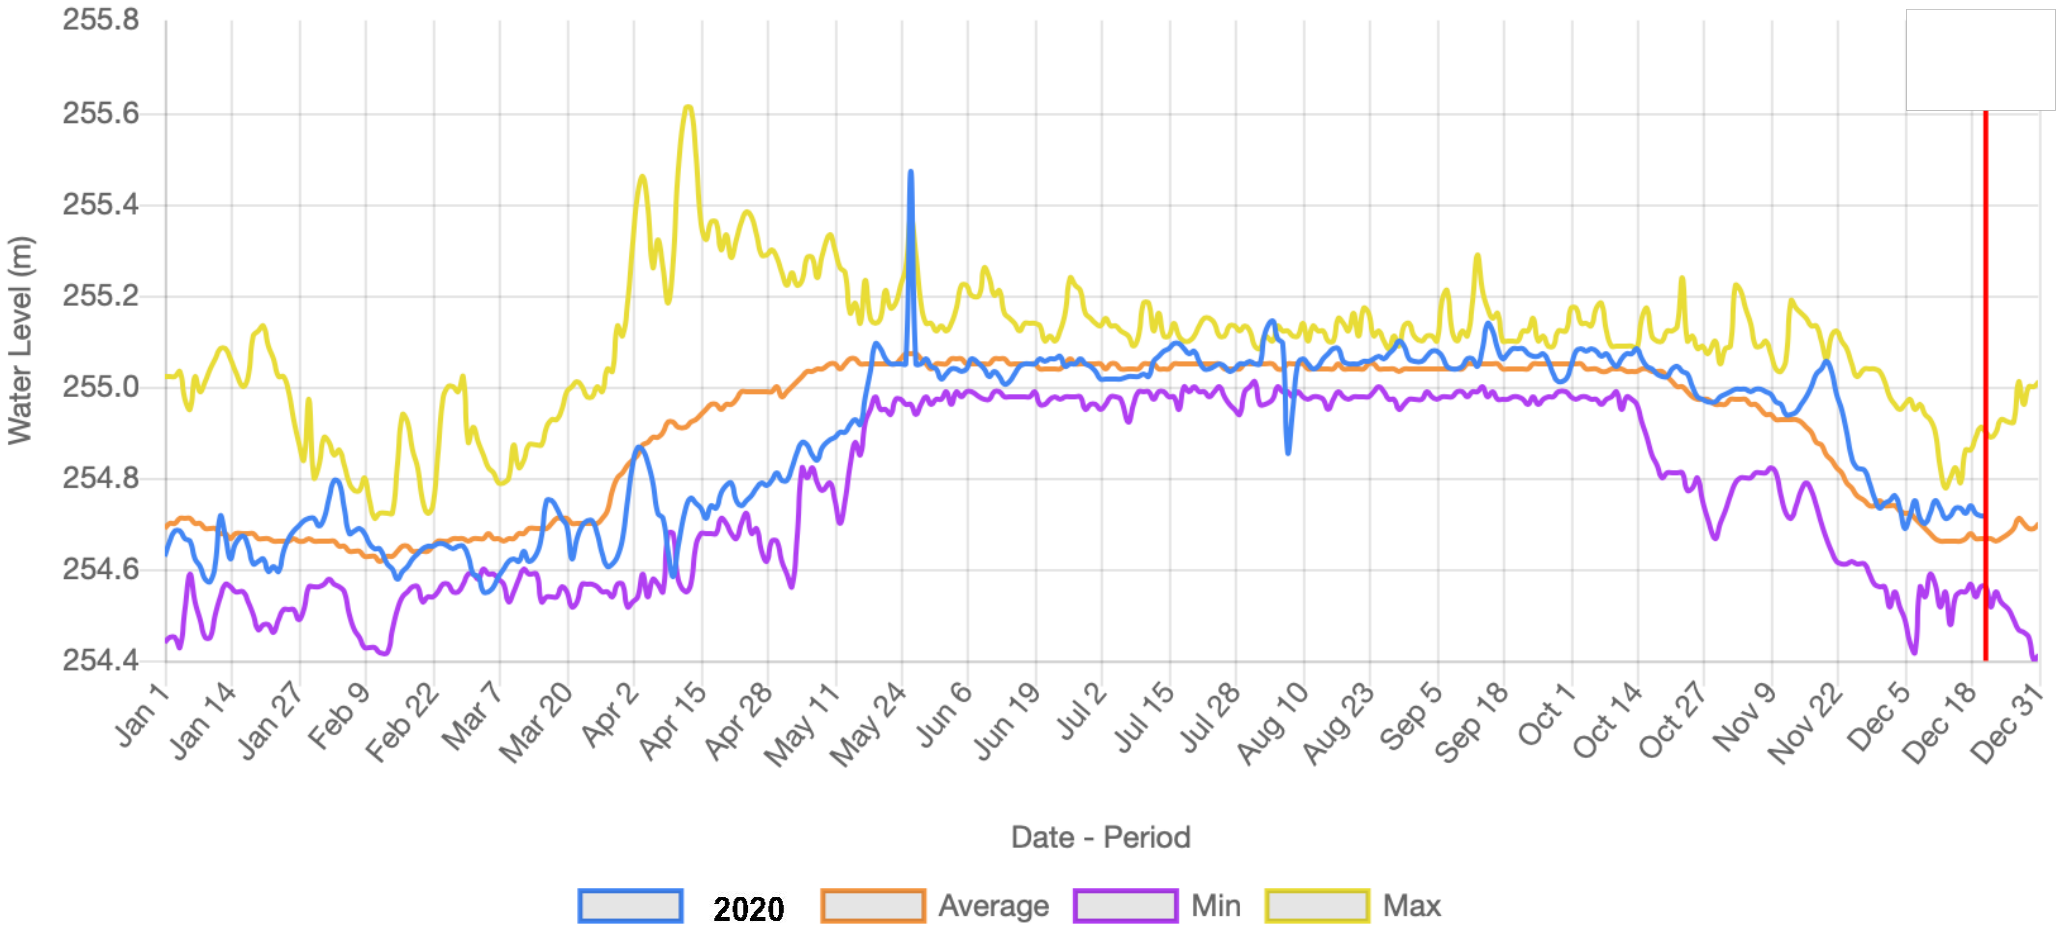

### Balsam Lake - Level Gauge

Buckhorn Lake - Level Gauge

### Cameron Lake - Level Gauge

### Lake Katchewanooka - Level Gauge

Date - Period

2020 Average Min Max