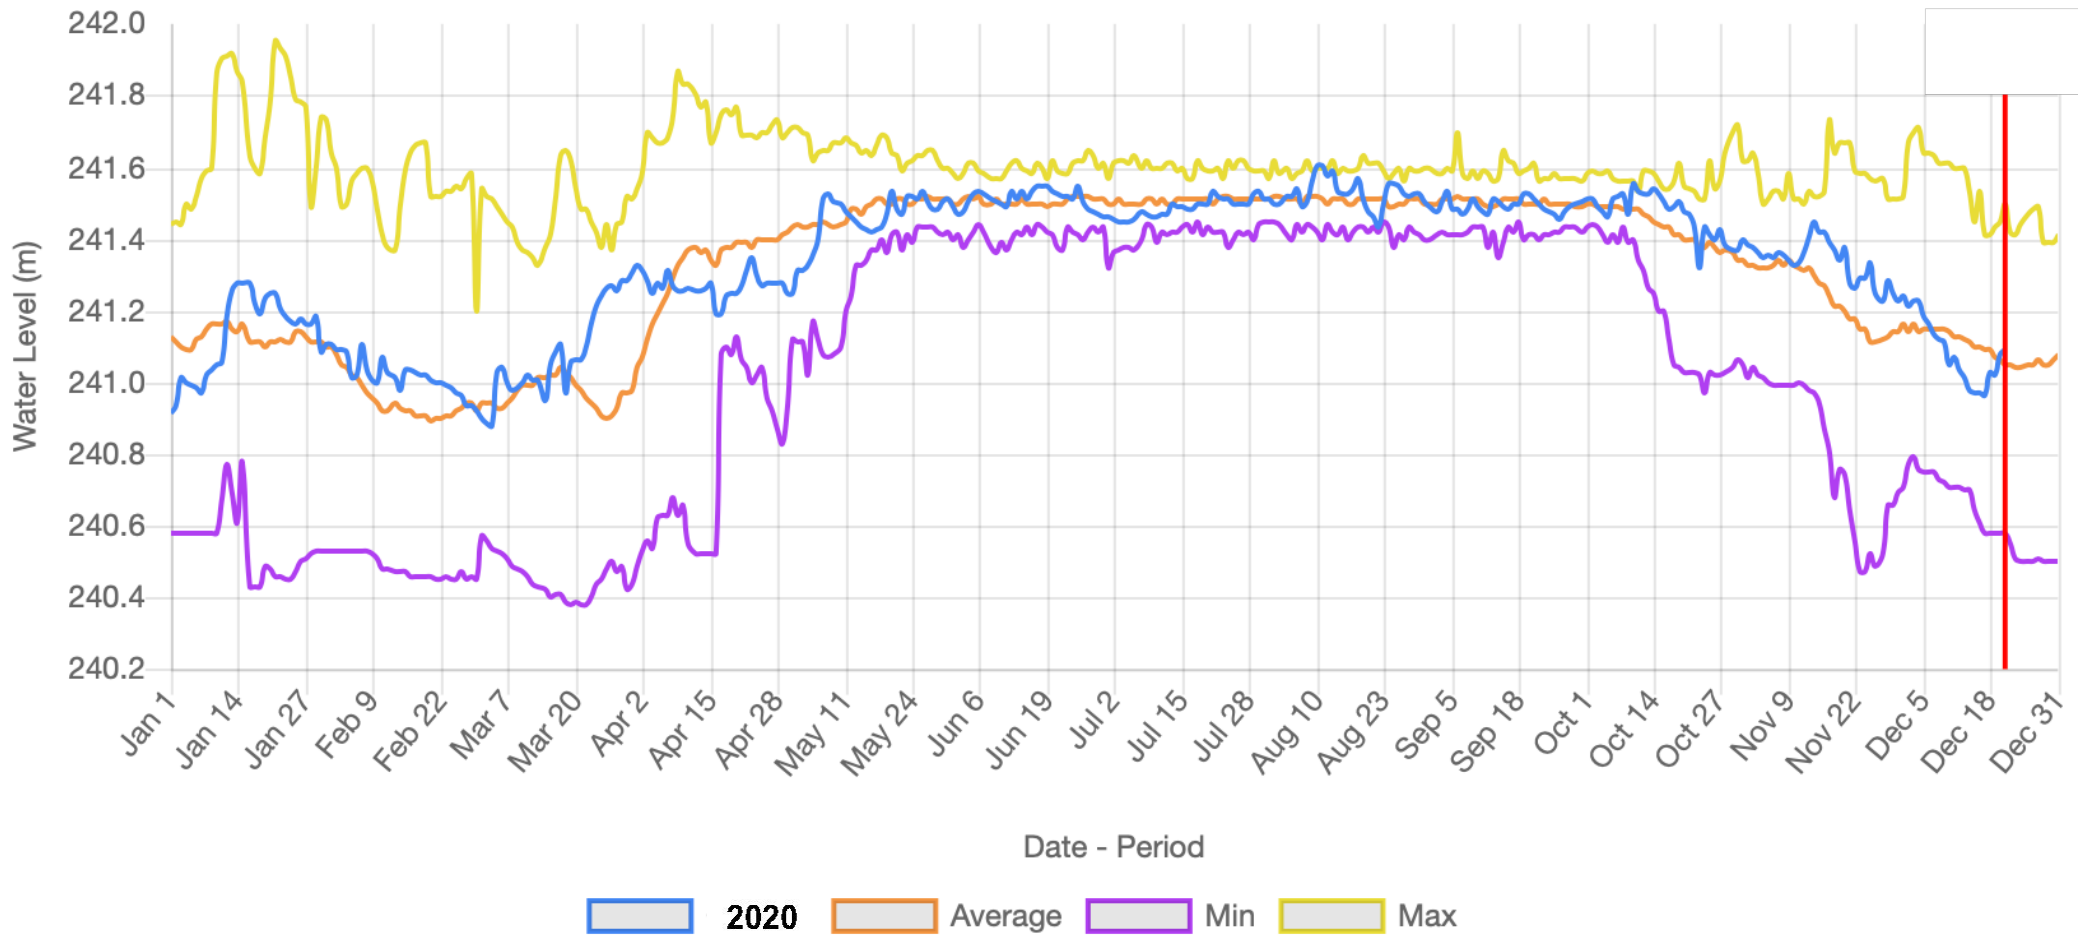

Lovesick Lake - Level Gauge