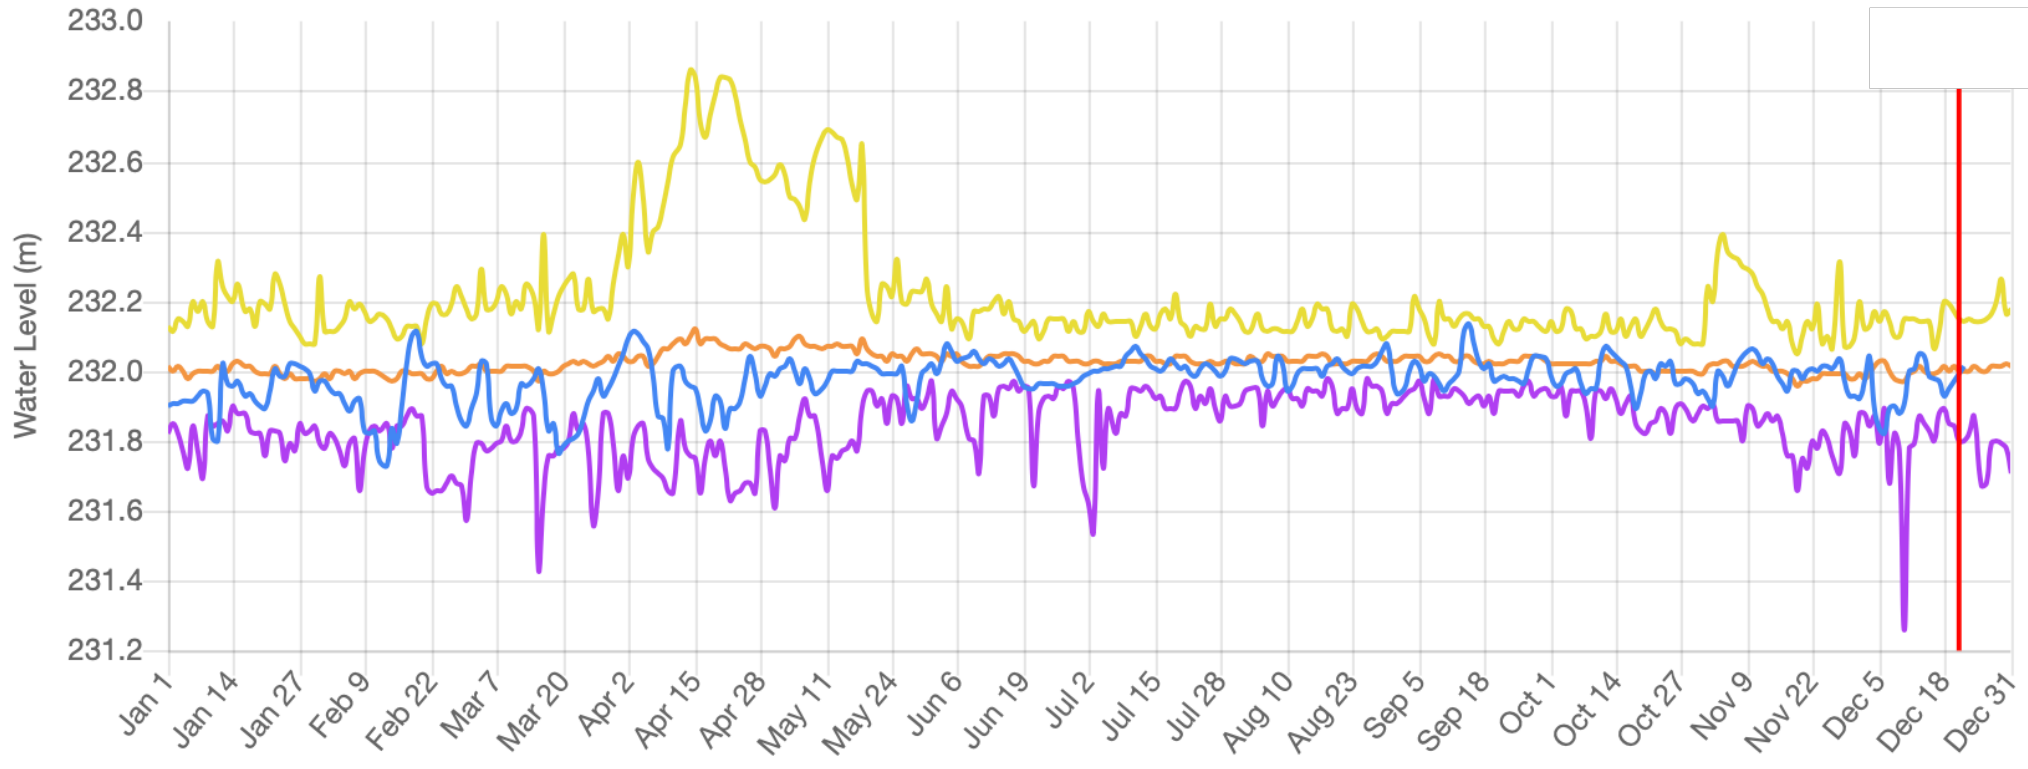

### Balsam Lake - Level Gauge

Buckhorn Lake - Level Gauge

### Cameron Lake - Level Gauge

### Lake Katchewanooka - Level Gauge

Date - Period

2020 Average Min Max