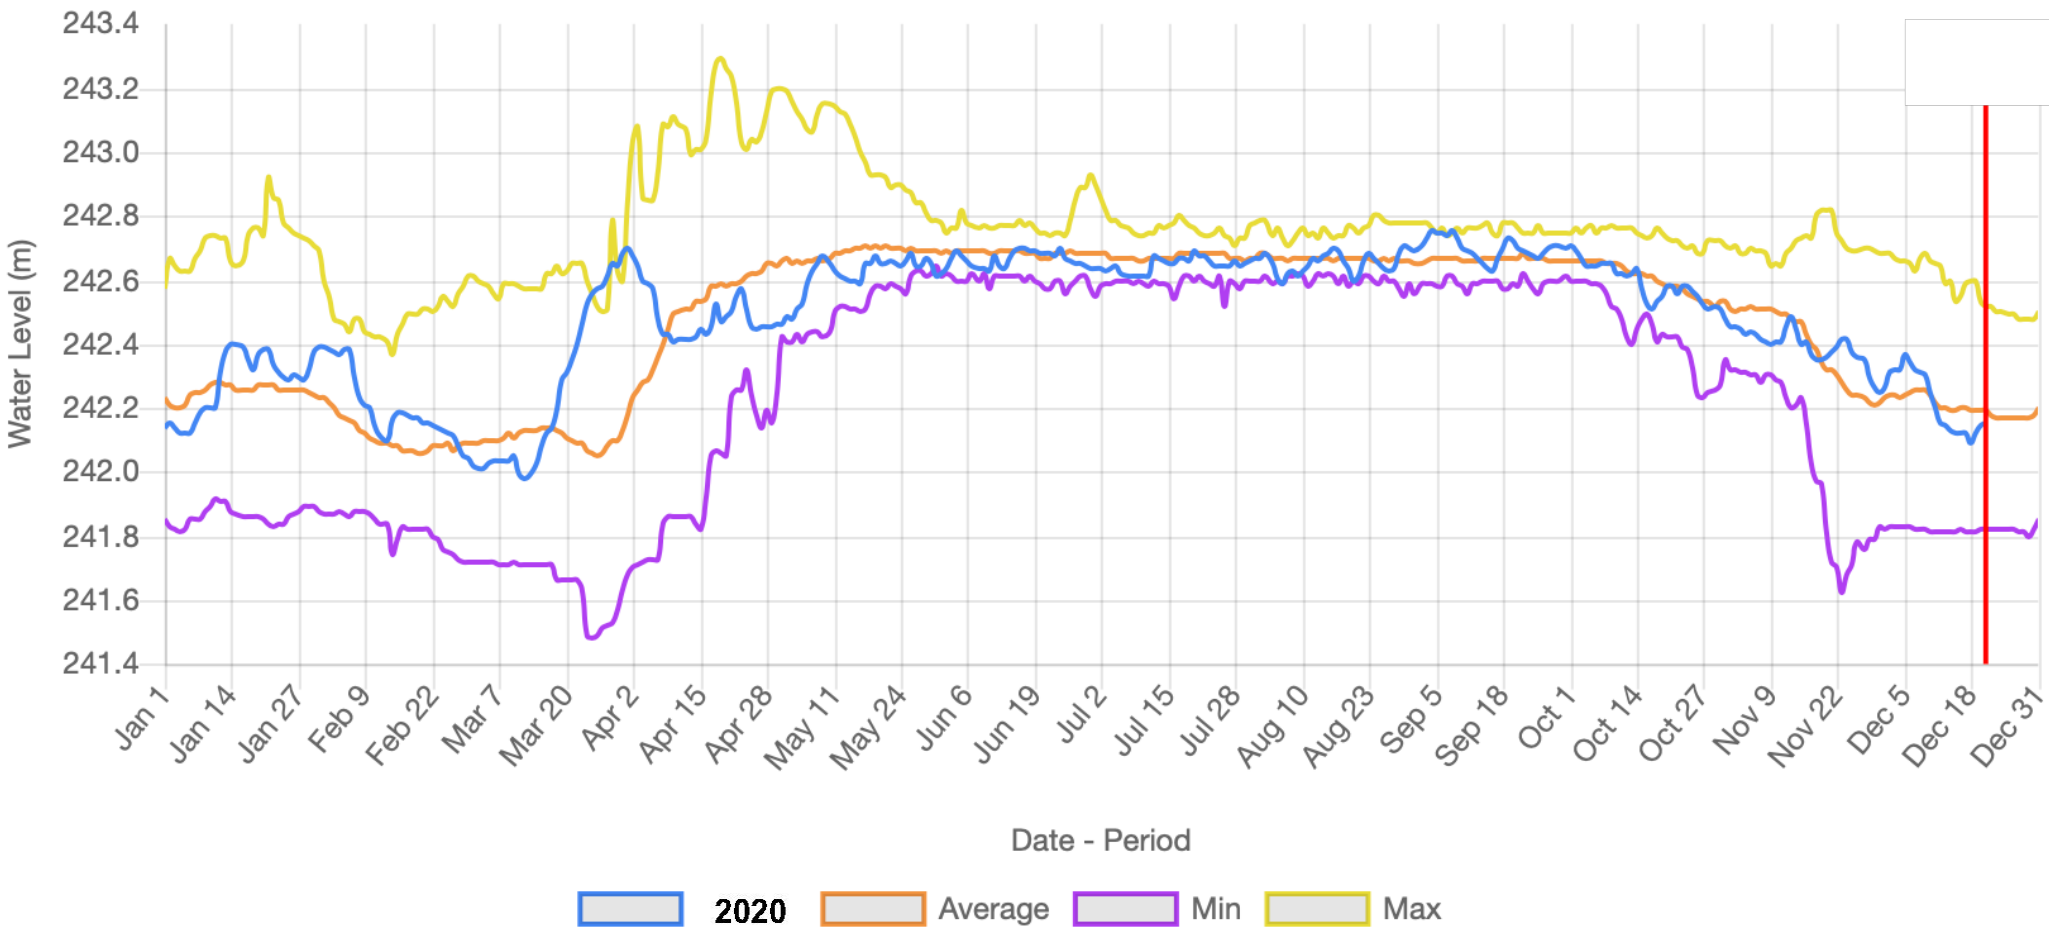

Lower Lock 19 - Level Gauge

Lower Buckhorn Lake - Level Gauge