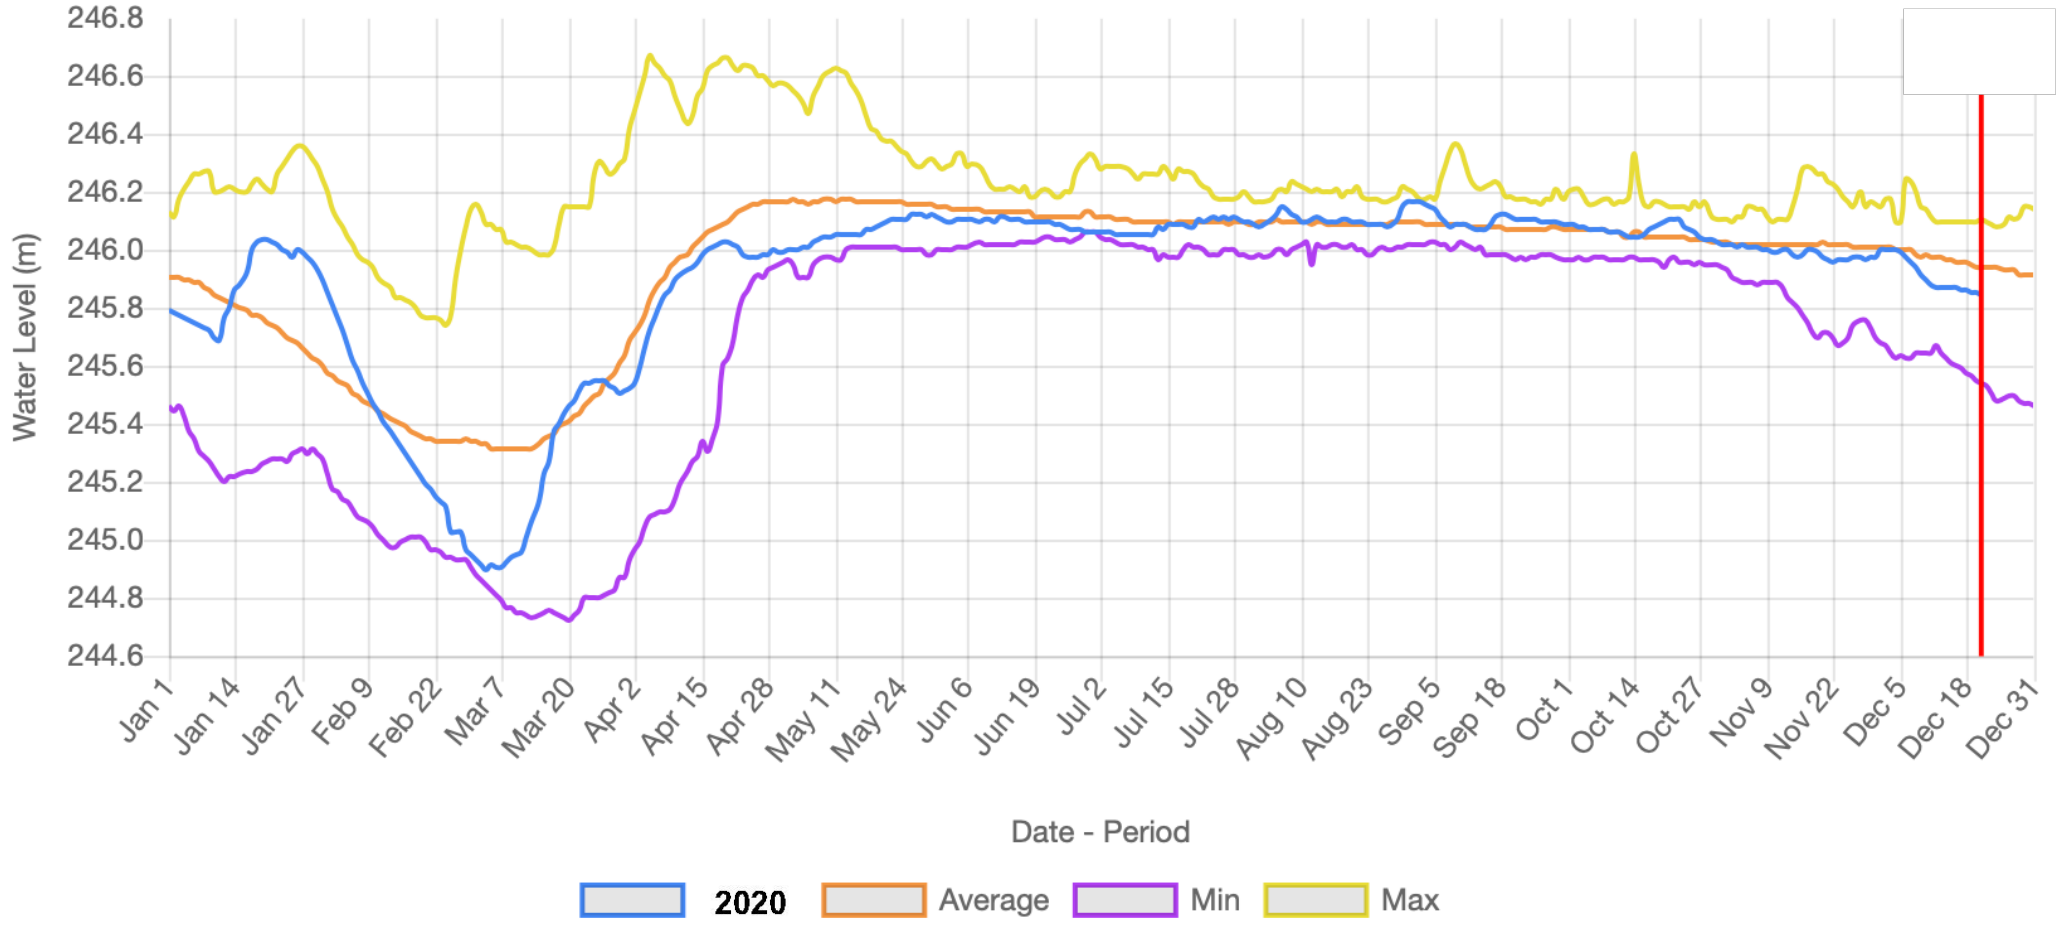

### Balsam Lake - Level Gauge

Buckhorn Lake - Level Gauge

### Cameron Lake - Level Gauge

### Lake Katchewanooka - Level Gauge

Date - Period

2020 Average Min Max