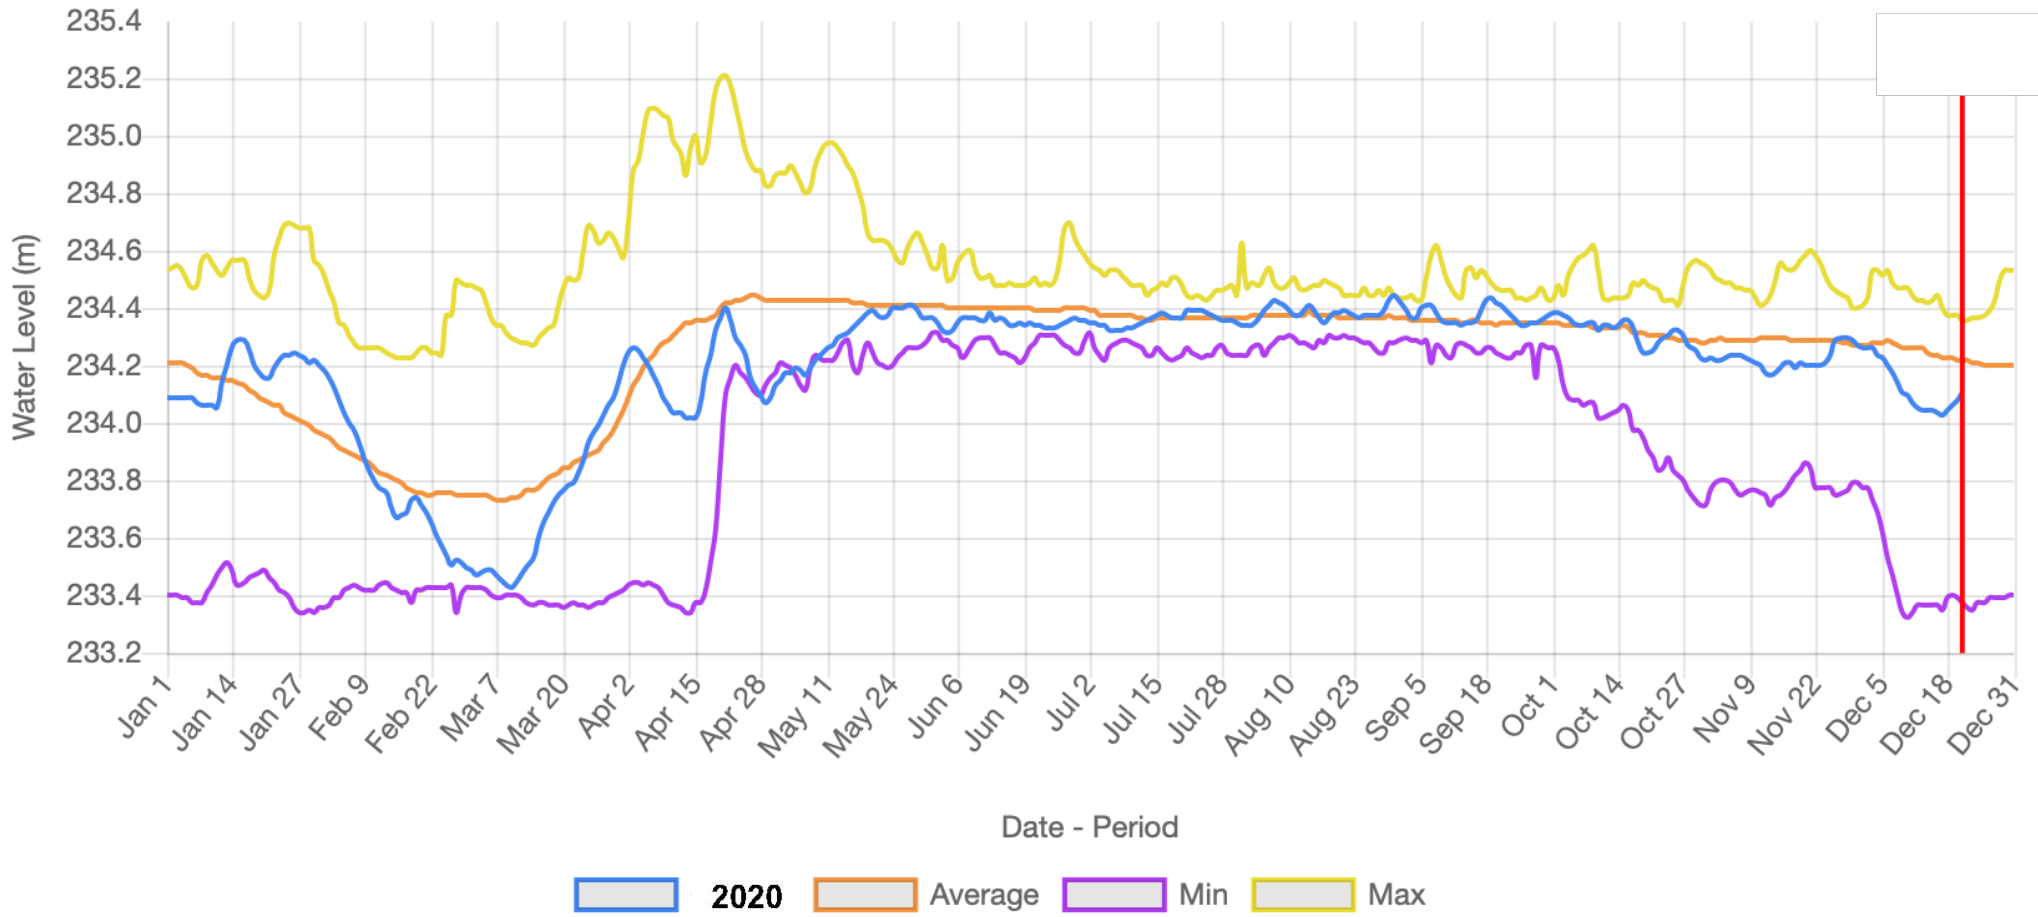

### Lovesick Lake - Level Gauge

### Lower Buckhorn Lake - Level Gauge

Lower Lock 19 - Level Gauge

### Stony Lake - Level Gauge