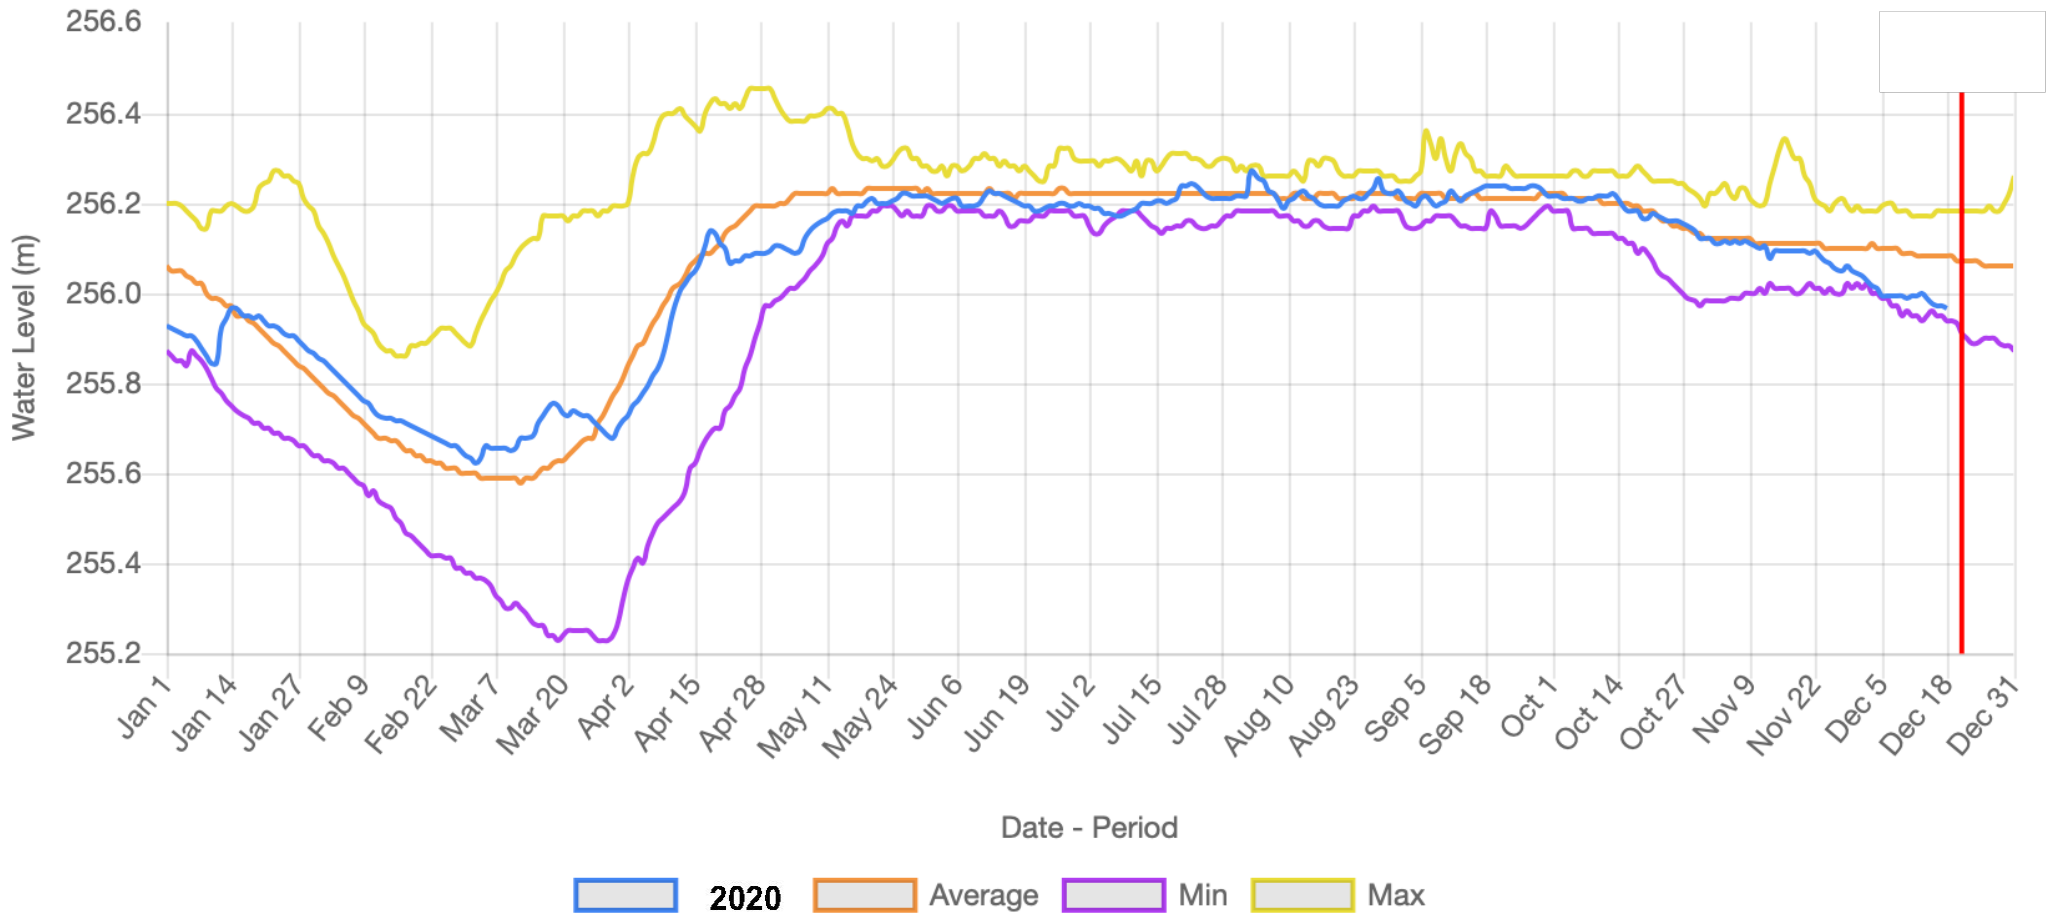

### Balsam Lake - Level Gauge

Buckhorn Lake - Level Gauge

### Cameron Lake - Level Gauge

### Lake Katchewanooka - Level Gauge

Date - Period

2020 Average Min Max