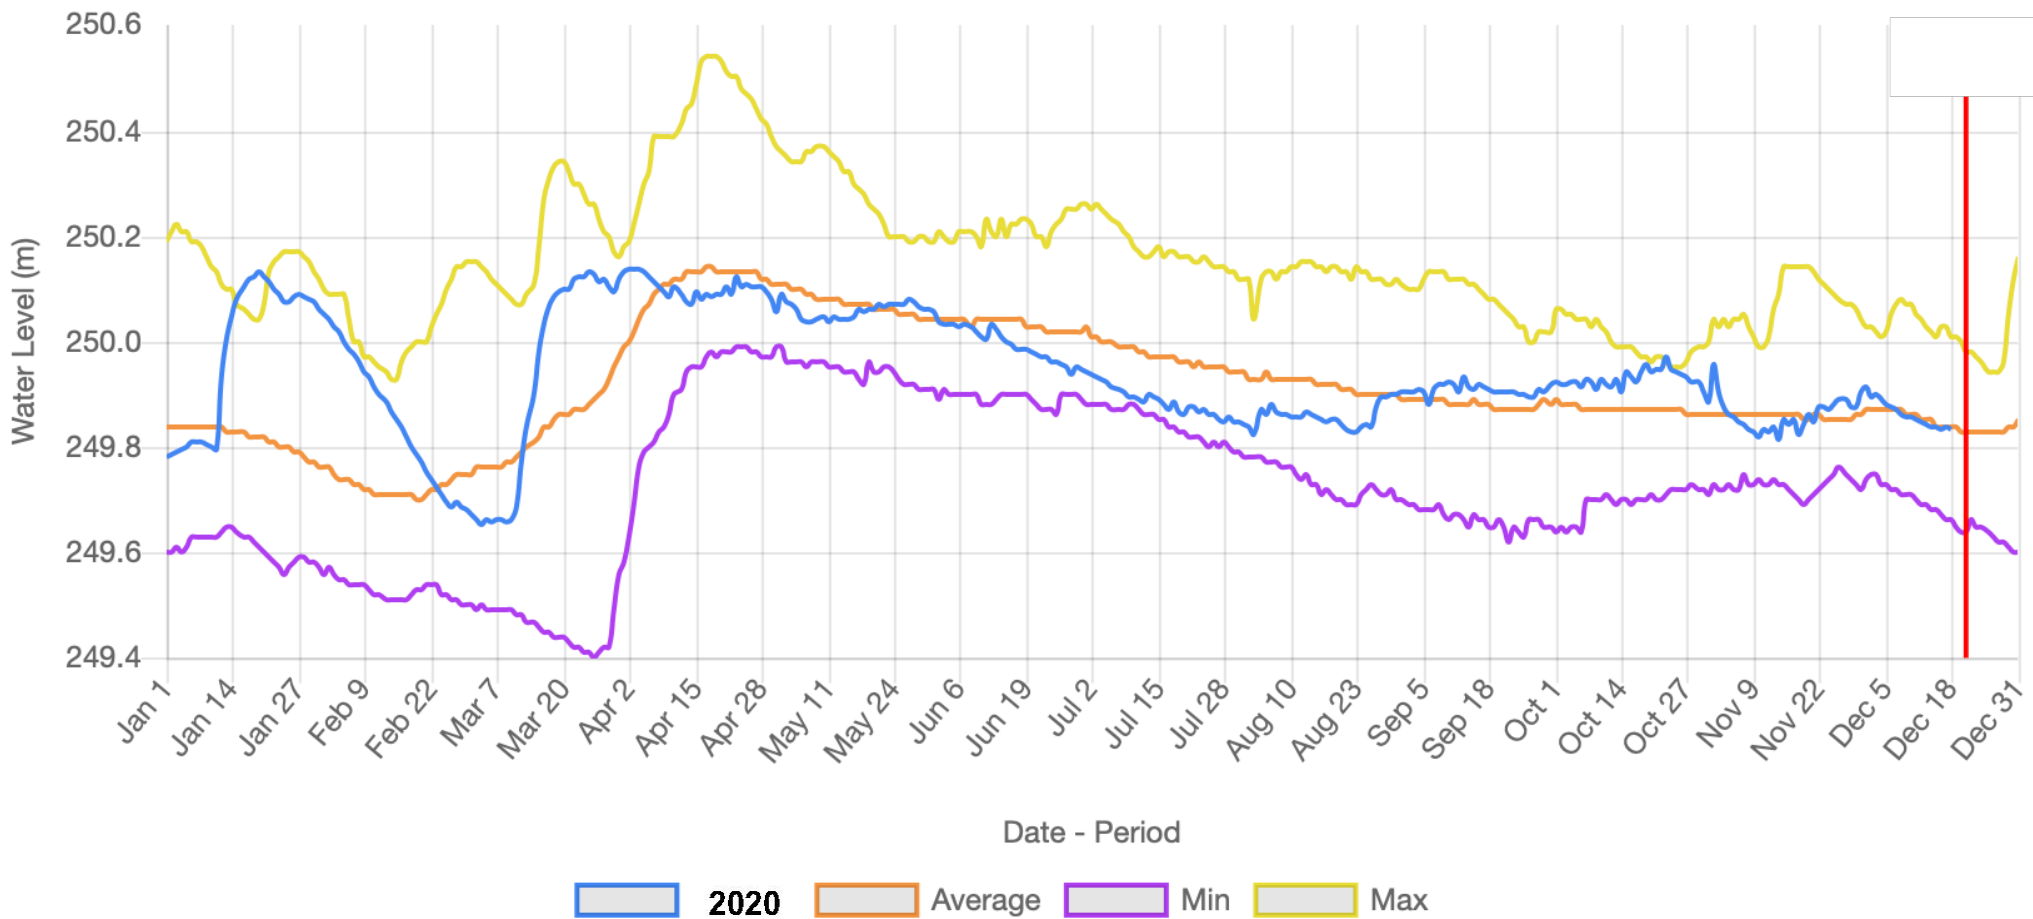

Lake Scugog - Level Gauge