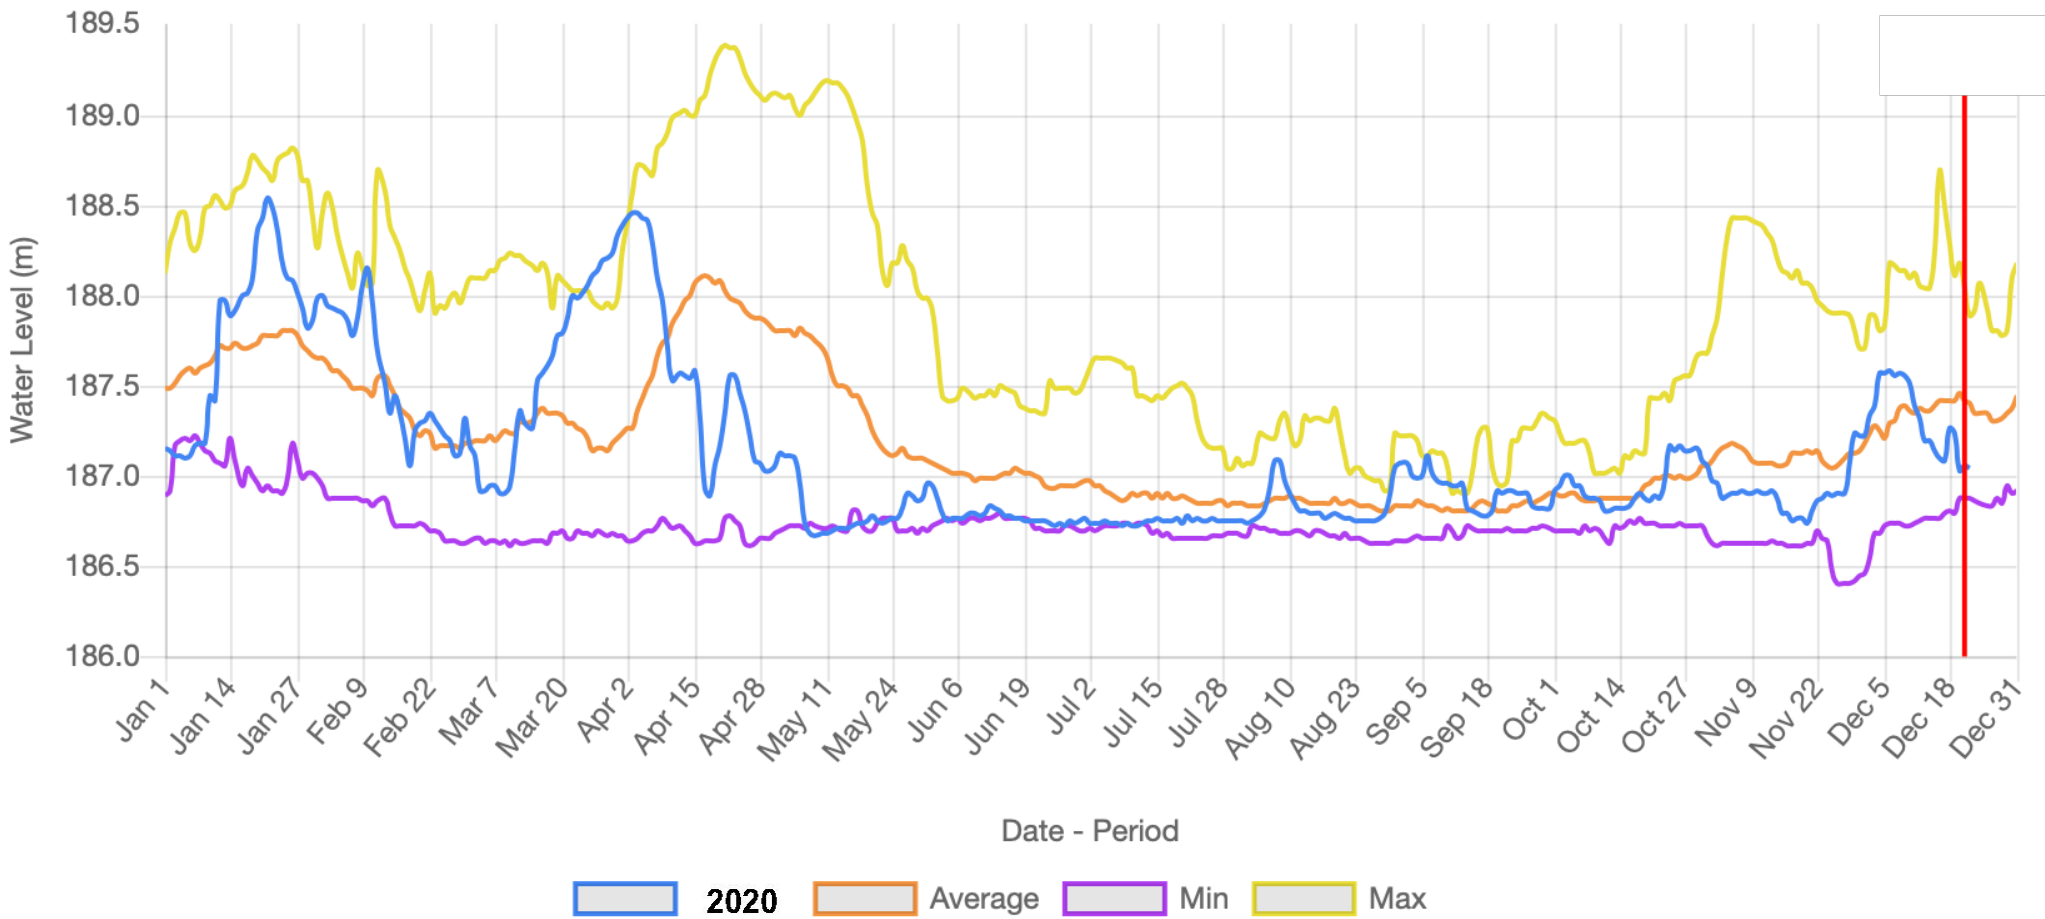

### Little Lake - Level Gauge

### Lovesick Lake - Level Gauge

### Lower Buckhorn Lake - Level Gauge

Lower Lock 19 - Level Gauge