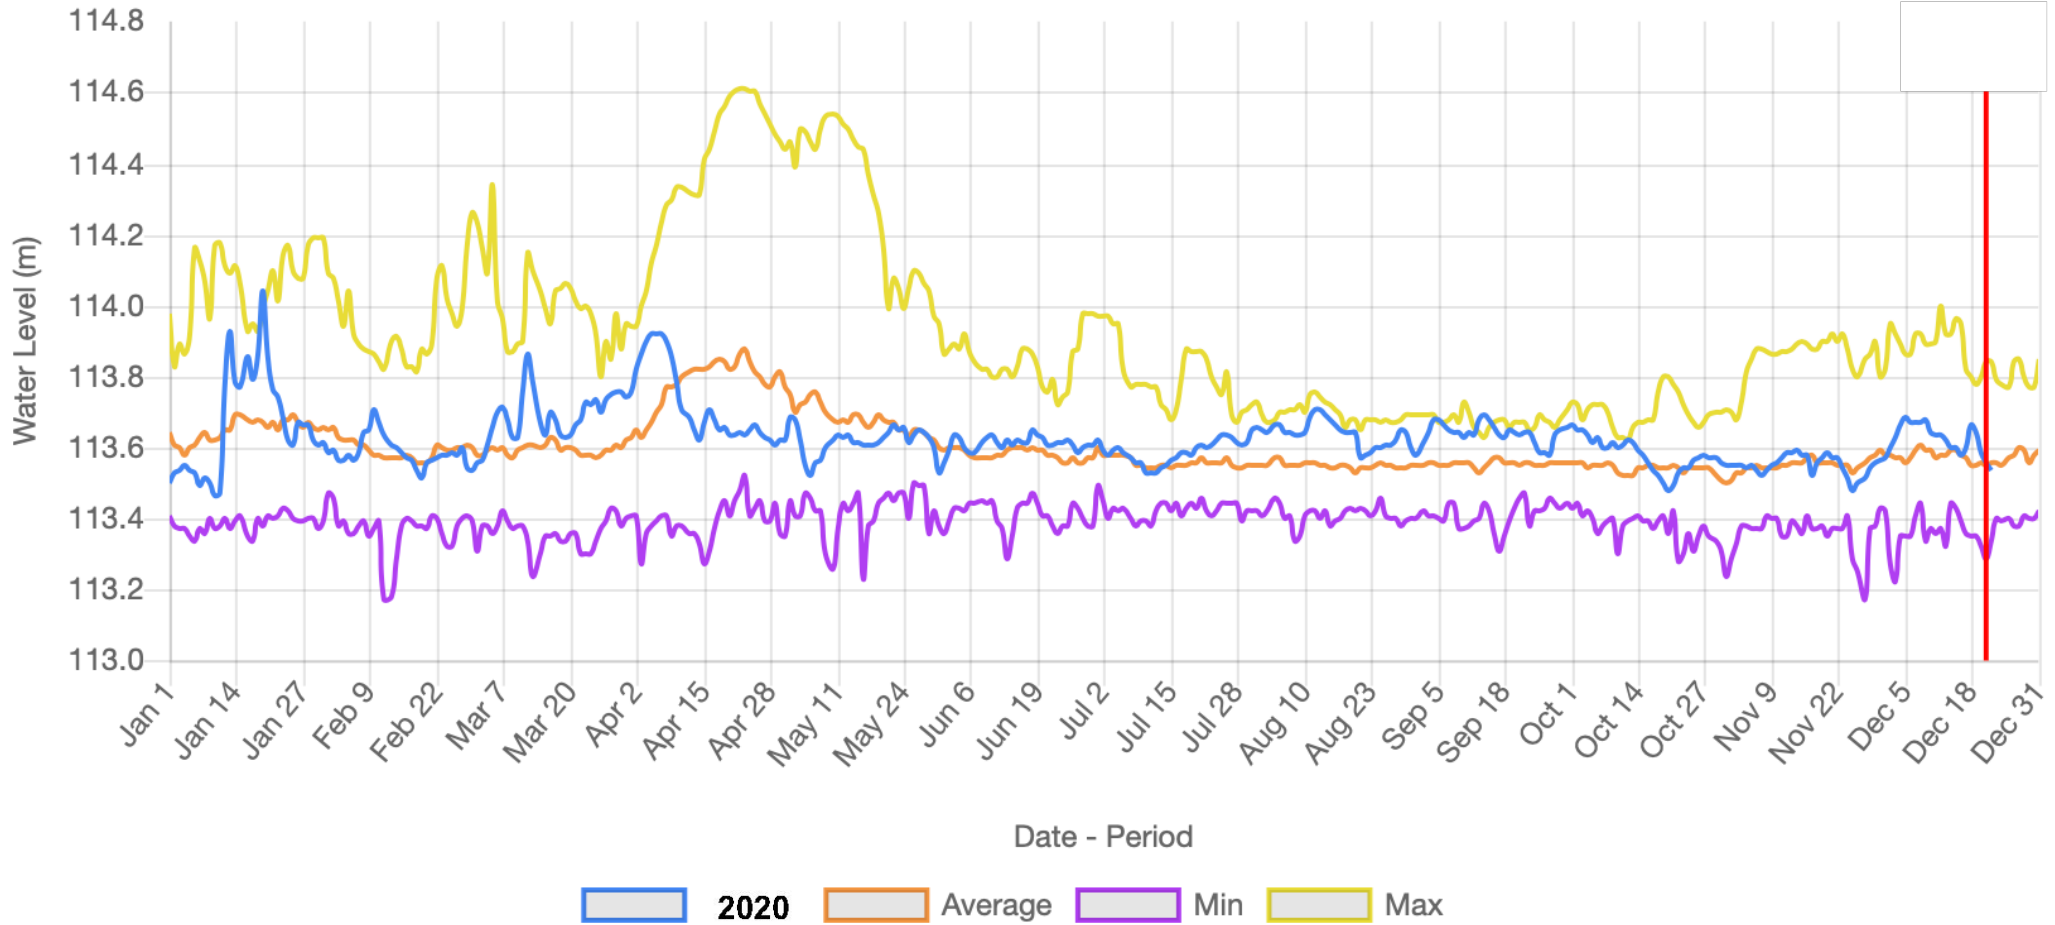

Percy Reach - Level Gauge

Rice Lake - Level Gauge