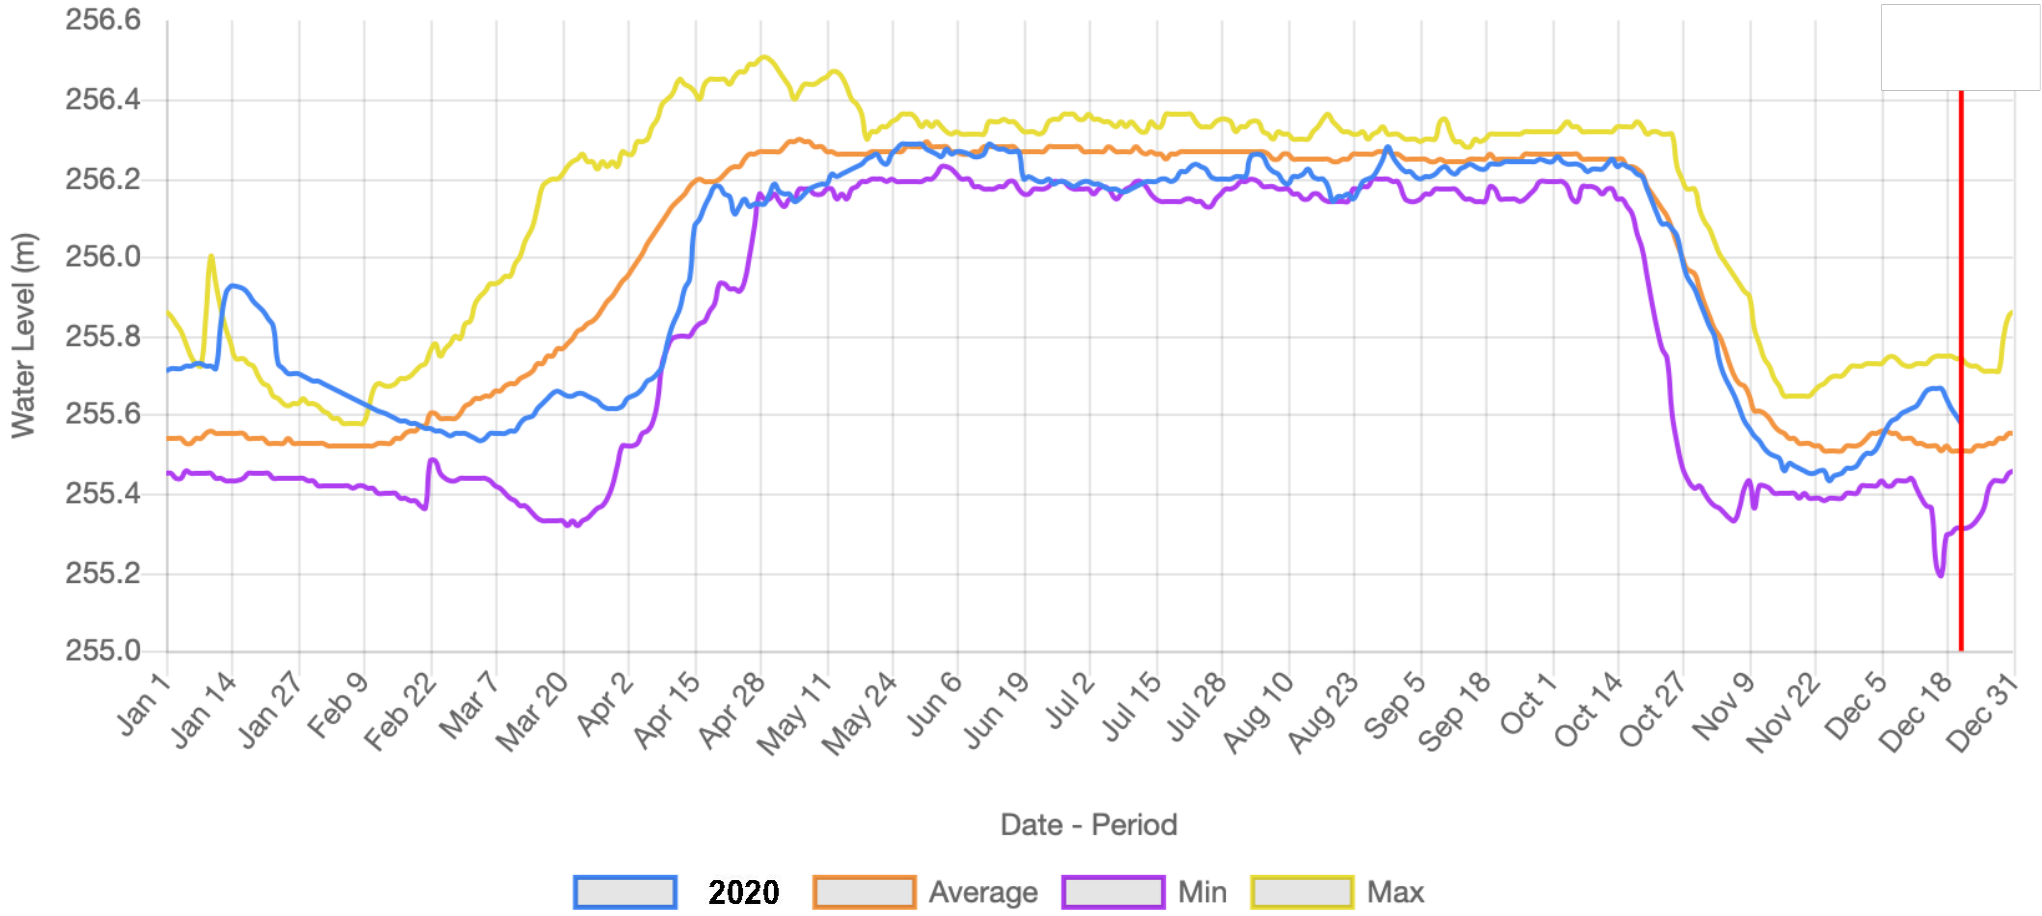

Canal Lake - Level Gauge

2020 Average Min Max

Gloucester Pool - Level Gauge

Lake Simcoe - Level Gauge

2020 Average Min Max Rule Curve

Mitchell Lake - Level Gauge

Six Mile Lake - Level Gauge

Sparrow Lake - Level Gauge