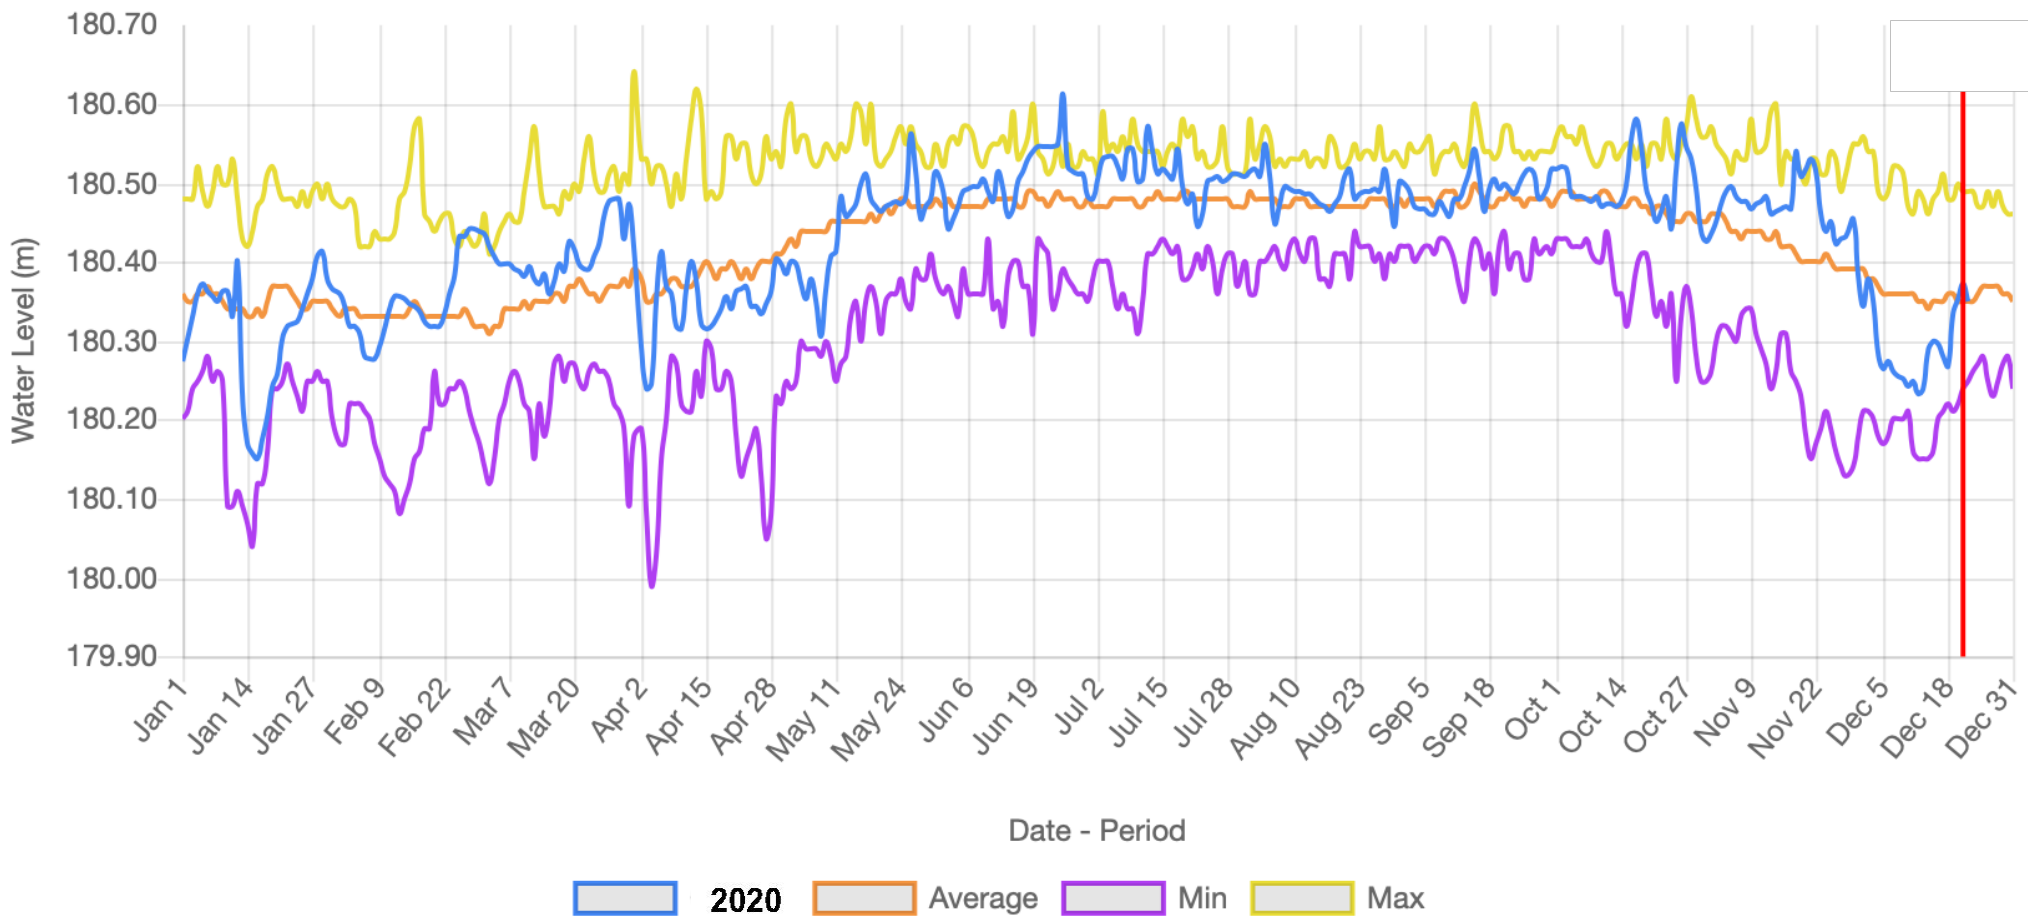

Canal Lake - Level Gauge

2020 Average Min Max

Gloucester Pool - Level Gauge

Lake Simcoe - Level Gauge

2020 Average Min Max Rule Curve

Mitchell Lake - Level Gauge

Six Mile Lake - Level Gauge

Sparrow Lake - Level Gauge