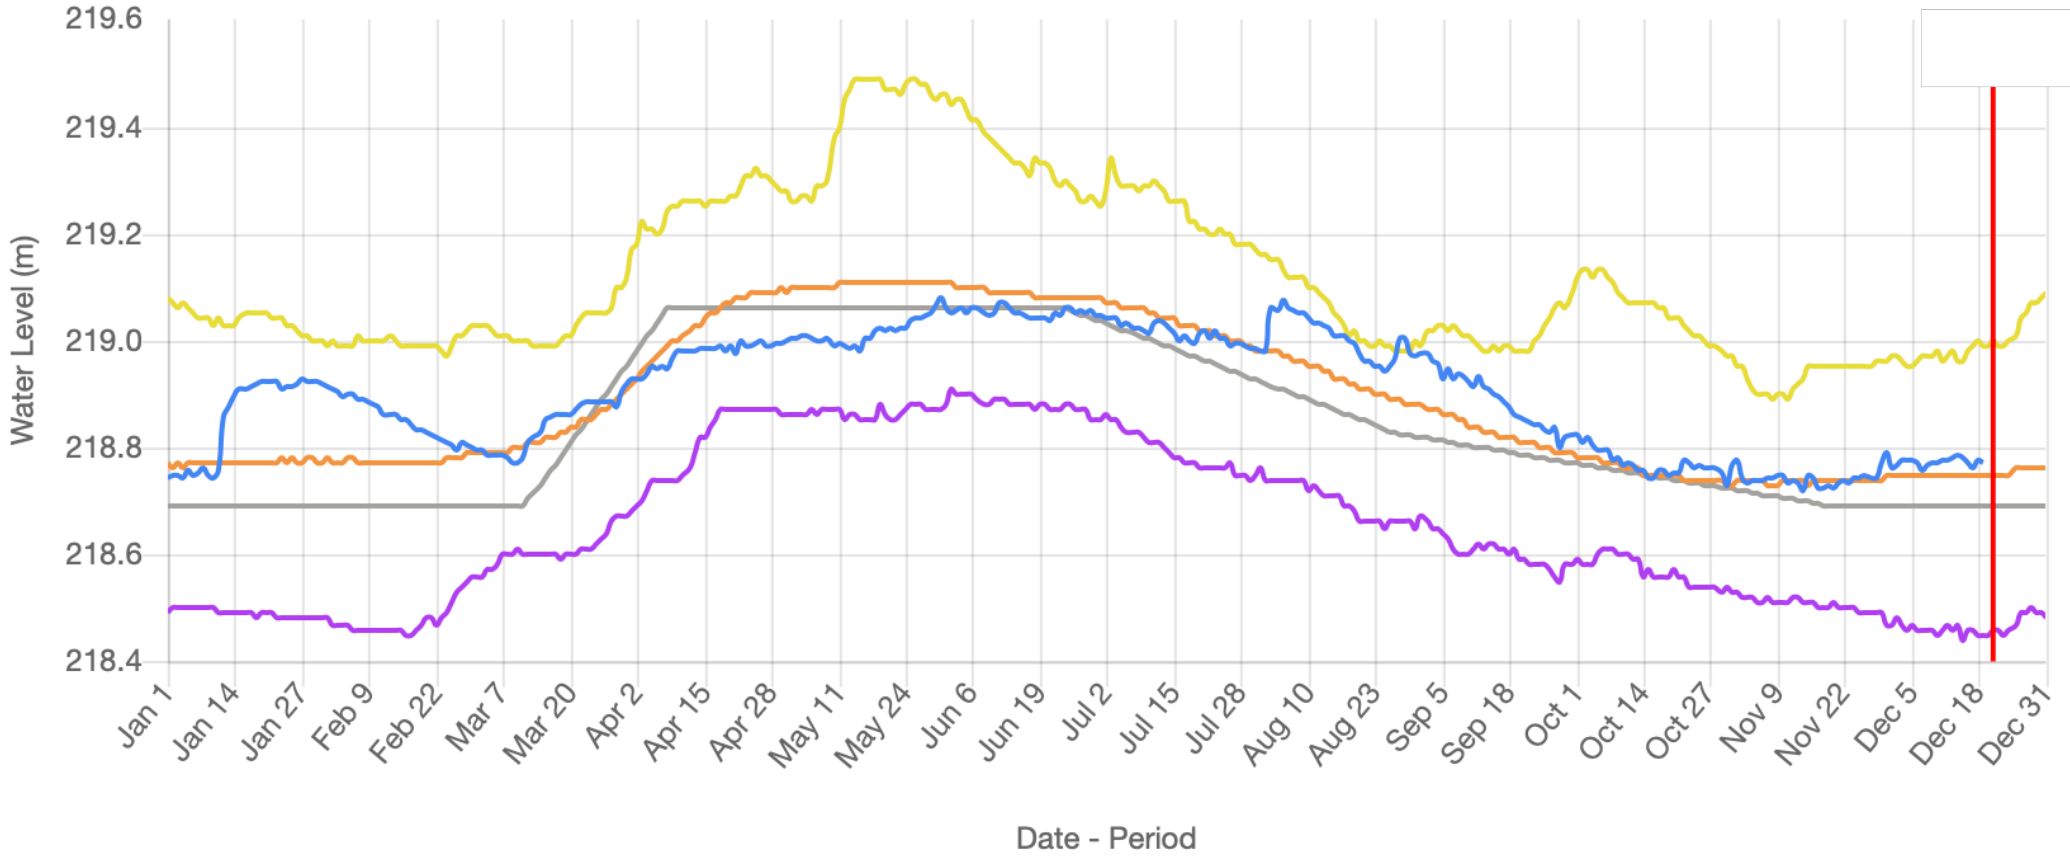

Canal Lake - Level Gauge

2020 Average Min Max

Gloucester Pool - Level Gauge

Lake Simcoe - Level Gauge

2020 Average Min Max Rule Curve

Mitchell Lake - Level Gauge

Six Mile Lake - Level Gauge

Sparrow Lake - Level Gauge