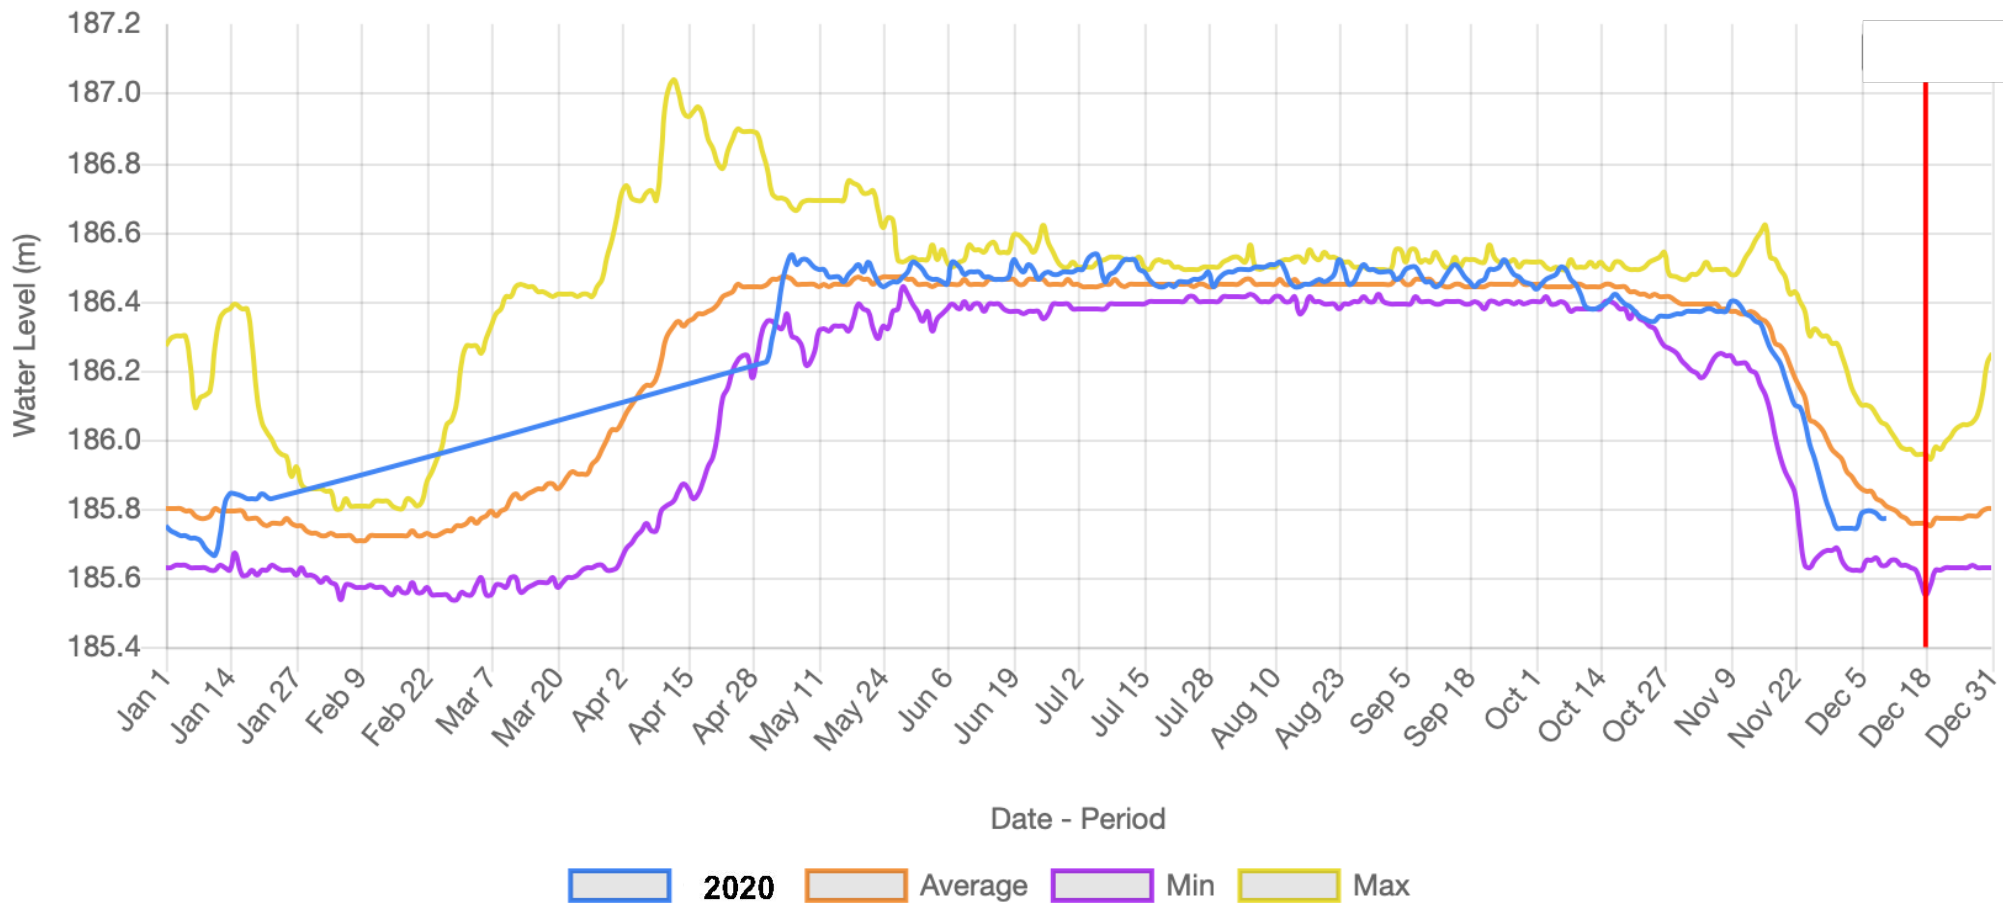

Canal Lake - Level Gauge

2020 Average Min Max

Gloucester Pool - Level Gauge

Lake Simcoe - Level Gauge

2020 Average Min Max Rule Curve

Mitchell Lake - Level Gauge

Six Mile Lake - Level Gauge

Sparrow Lake - Level Gauge