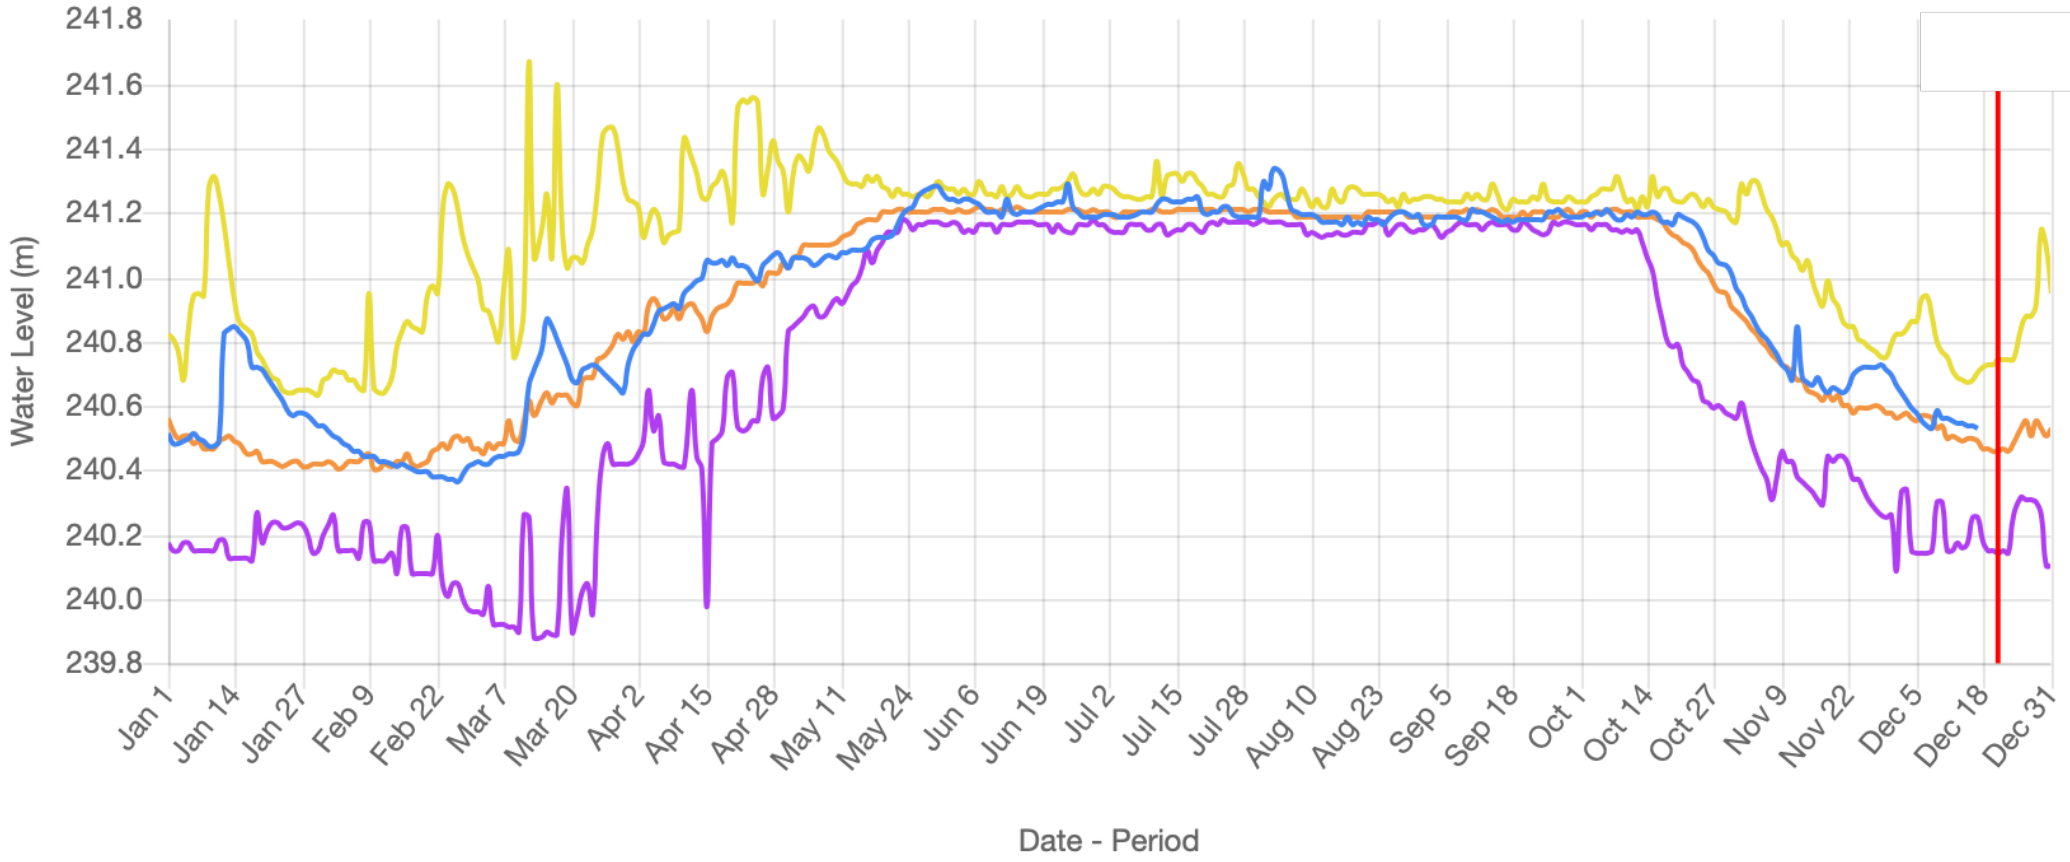

Canal Lake - Level Gauge

2020 Average Min Max

Gloucester Pool - Level Gauge

Lake Simcoe - Level Gauge

2020 Average Min Max Rule Curve

Mitchell Lake - Level Gauge

Six Mile Lake - Level Gauge

Sparrow Lake - Level Gauge