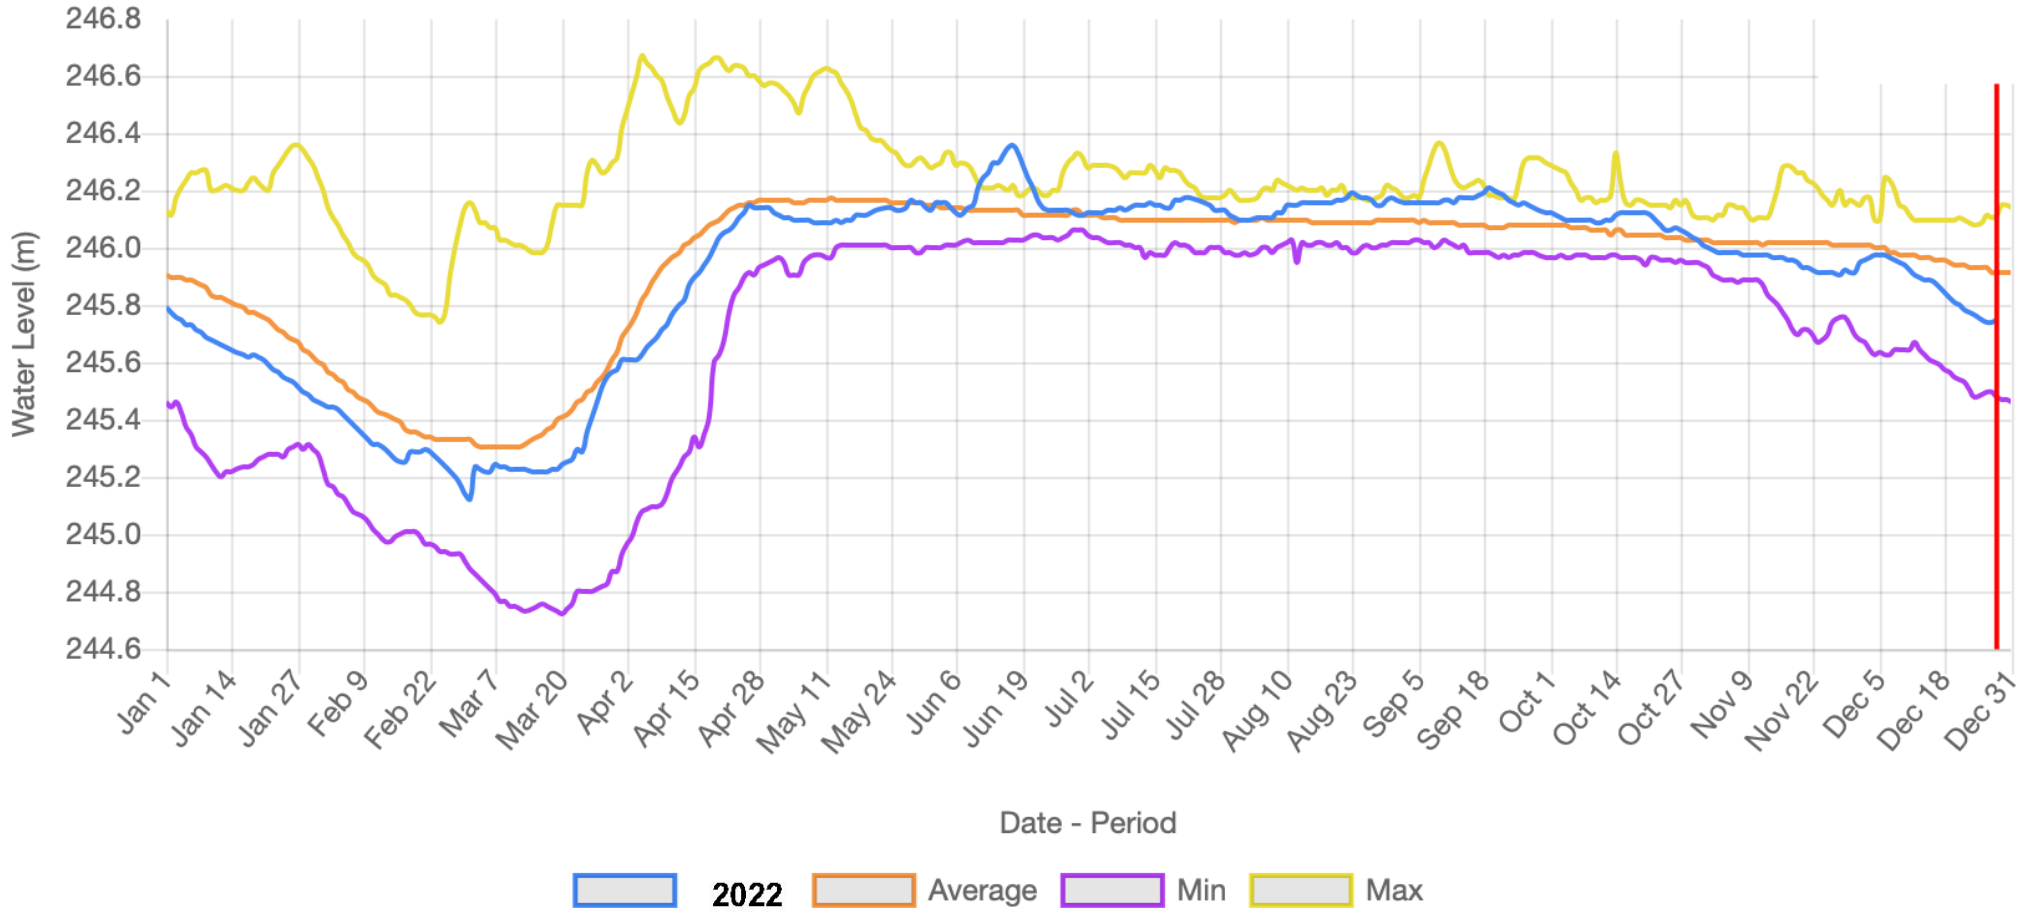

Balsam Lake - Level Gauge

Buckhorn Lake - Level Gauge

Cameron Lake - Level Gauge

Lake Katchewanooka - Level Gauge

Date - Period

2022 Average Min Max

Lake Scugog - Level Gauge

Little Lake - Level Gauge

Lovesick Lake - Level Gauge

Lower Buckhorn Lake - Level Gauge

Lower Lock 19 - Level Gauge

Stony Lake - Level Gauge

Sturgeon Lake - Level Gauge