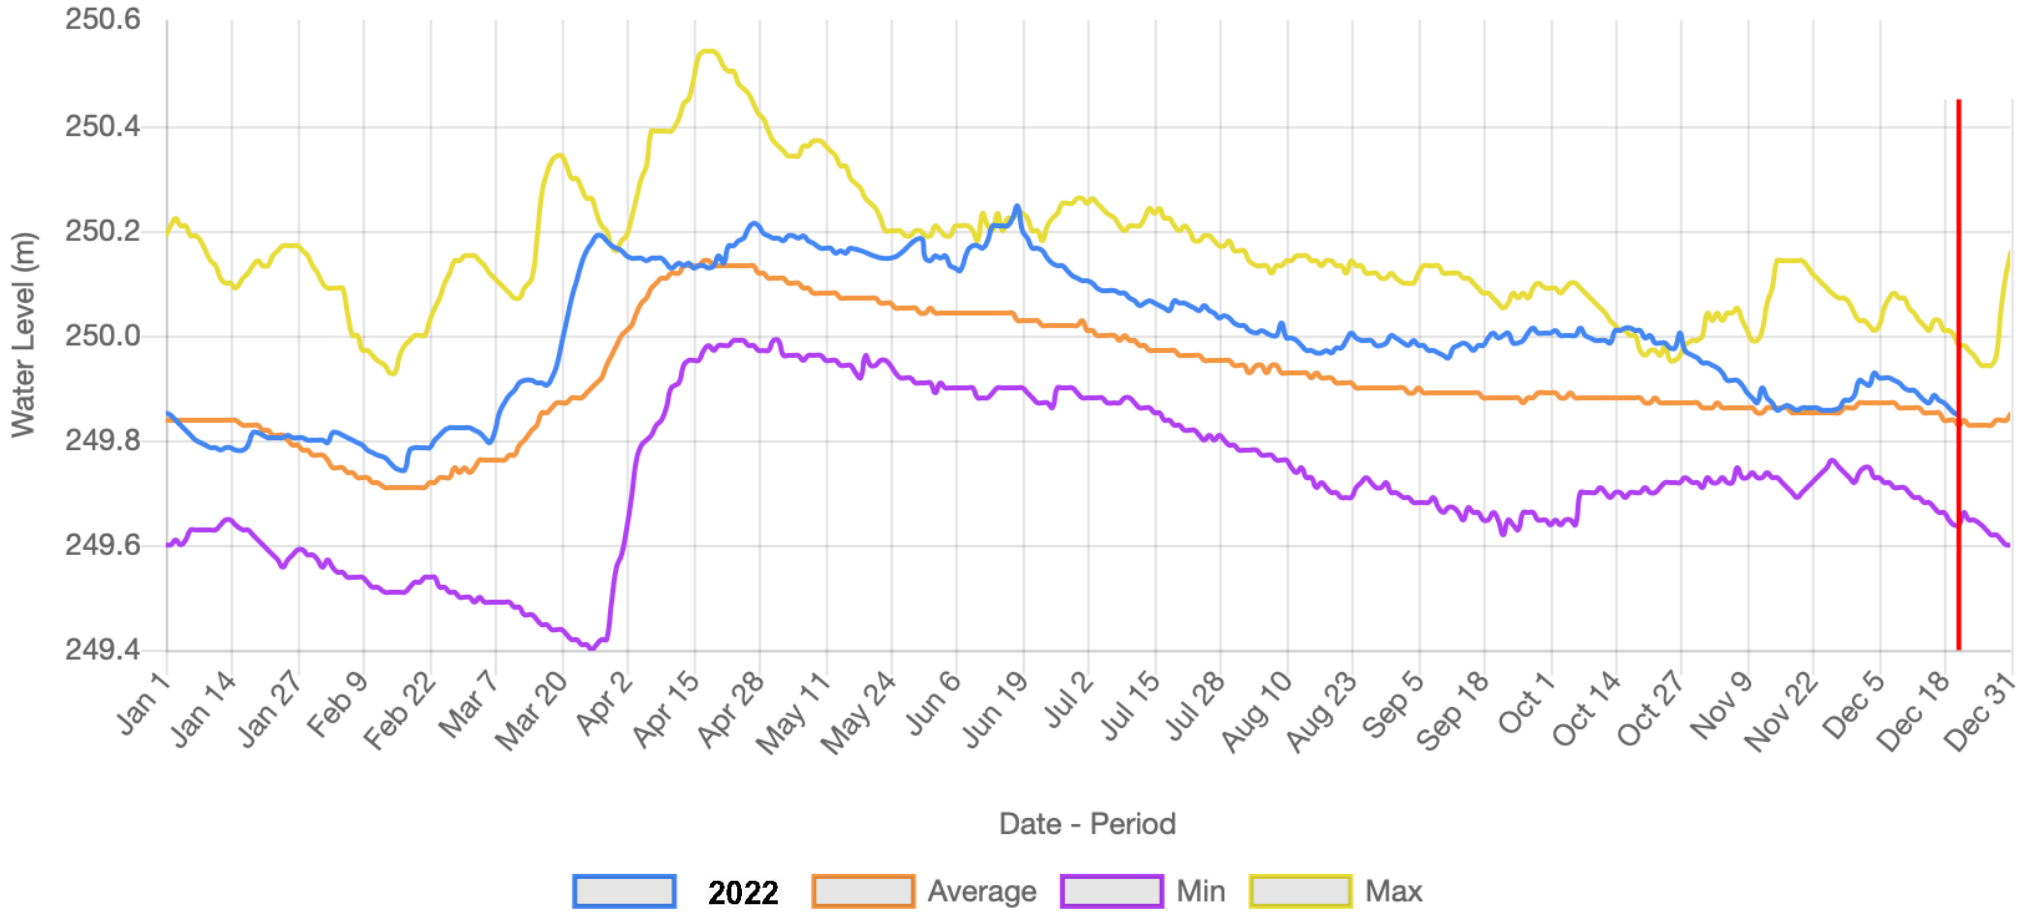

Balsam Lake - Level Gauge

Buckhorn Lake - Level Gauge

Cameron Lake - Level Gauge

Lake Katchewanooka - Level Gauge

Date - Period

2022 Average Min Max

Lake Scugog - Level Gauge

Little Lake - Level Gauge

Lovesick Lake - Level Gauge

Lower Buckhorn Lake - Level Gauge

Lower Lock 19 - Level Gauge

Stony Lake - Level Gauge

Sturgeon Lake - Level Gauge