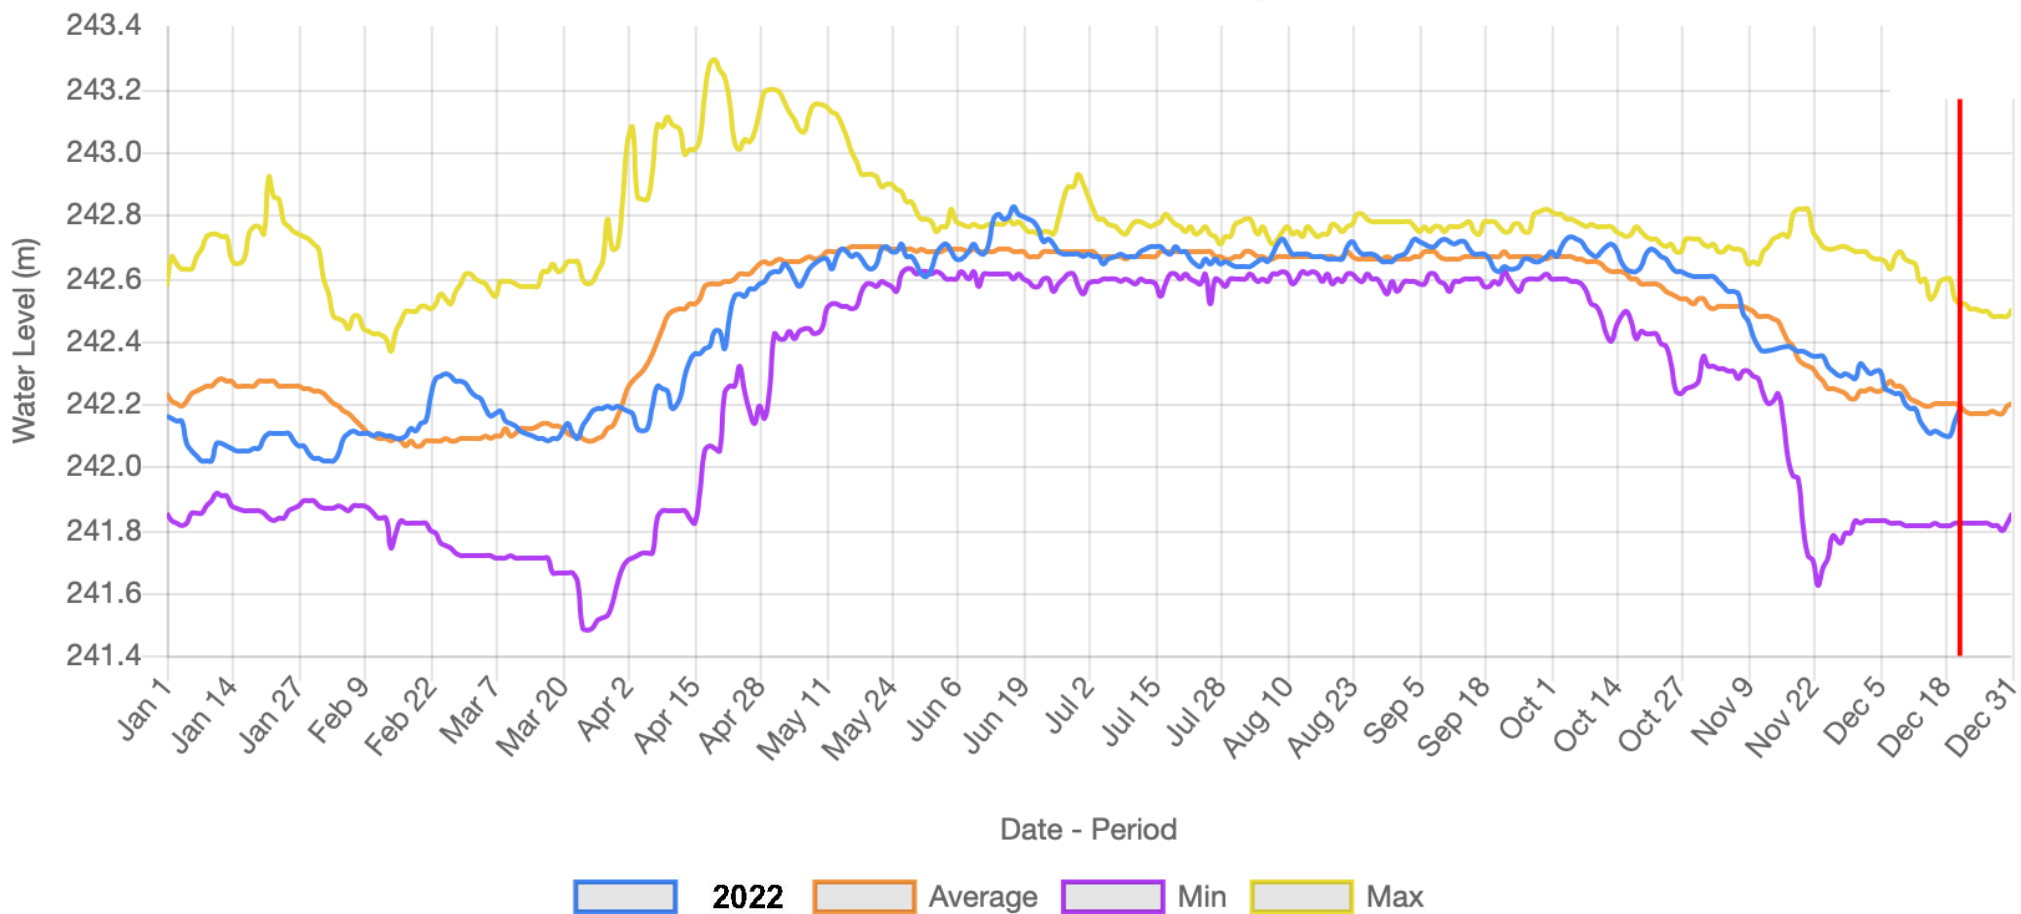

Balsam Lake - Level Gauge

Buckhorn Lake - Level Gauge

Cameron Lake - Level Gauge

Lake Katchewanooka - Level Gauge

Date - Period

2022 Average Min Max

Lake Scugog - Level Gauge

Little Lake - Level Gauge

Lovesick Lake - Level Gauge

Lower Buckhorn Lake - Level Gauge

Lower Lock 19 - Level Gauge

Stony Lake - Level Gauge

Sturgeon Lake - Level Gauge