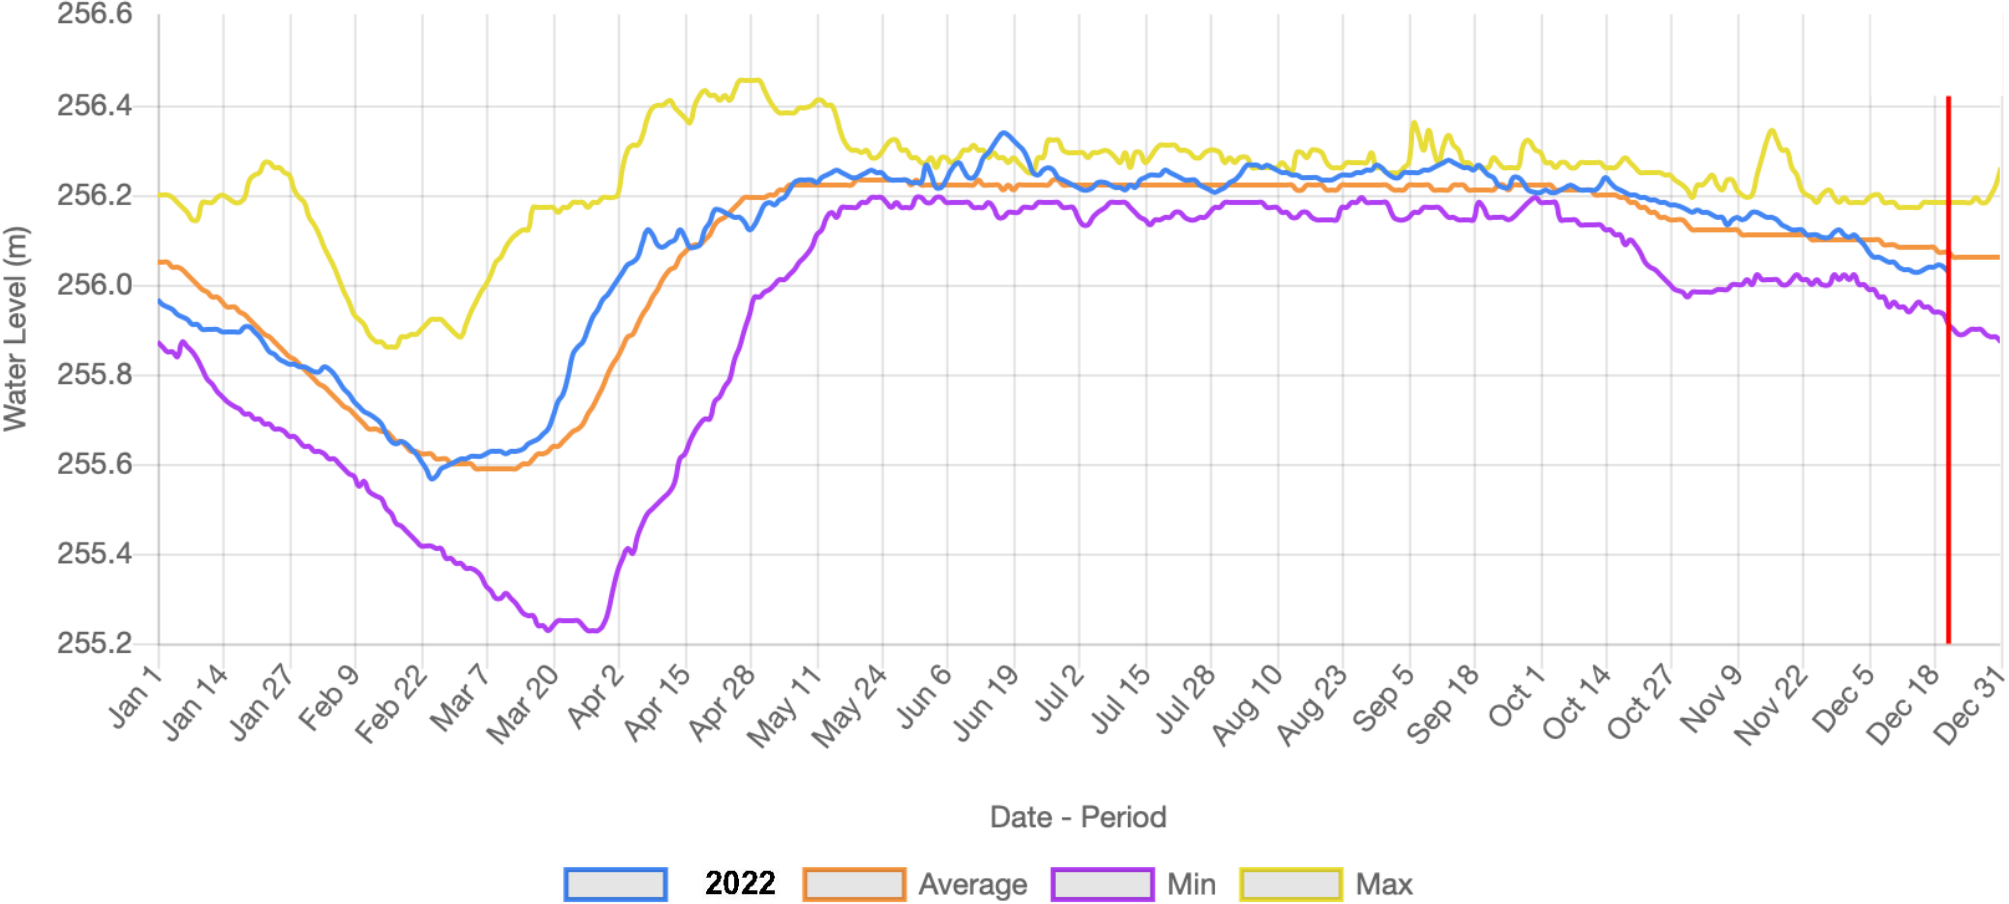

Balsam Lake - Level Gauge

Buckhorn Lake - Level Gauge

Cameron Lake - Level Gauge

Lake Katchewanooka - Level Gauge

Date - Period

2022 Average Min Max

Lake Scugog - Level Gauge

Little Lake - Level Gauge

Lovesick Lake - Level Gauge

Lower Buckhorn Lake - Level Gauge

Lower Lock 19 - Level Gauge

Stony Lake - Level Gauge

Sturgeon Lake - Level Gauge