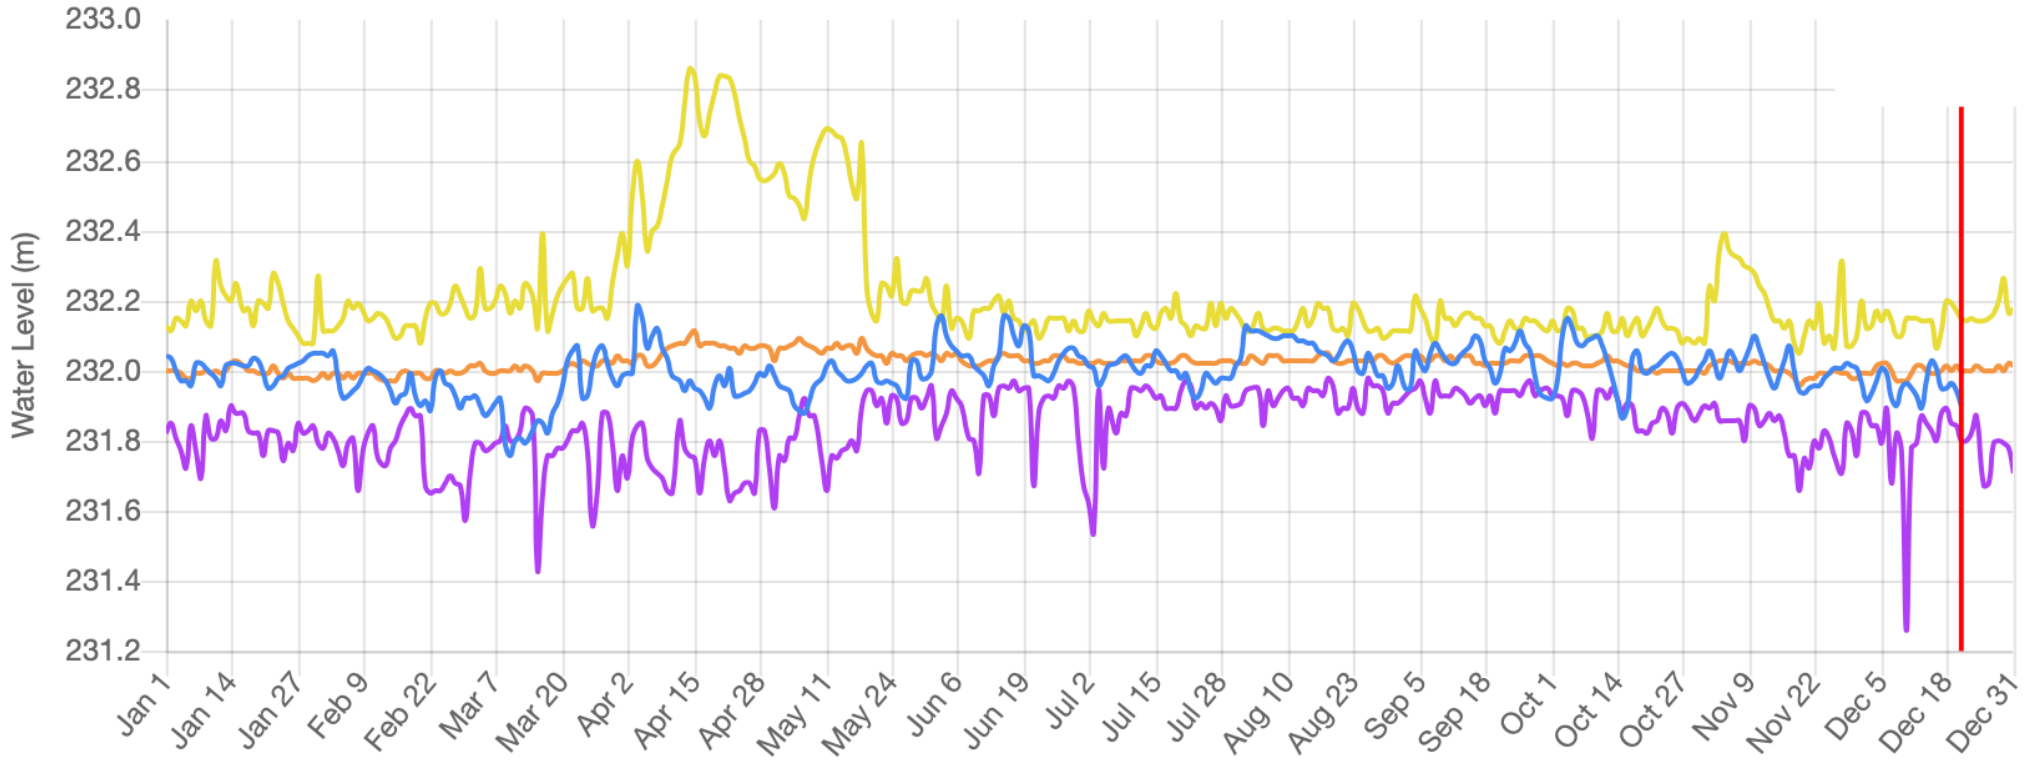

Balsam Lake - Level Gauge

Buckhorn Lake - Level Gauge

Cameron Lake - Level Gauge

Lake Katchewanooka - Level Gauge

Date - Period

2022 Average Min Max

Lake Scugog - Level Gauge

Little Lake - Level Gauge

Lovesick Lake - Level Gauge

Lower Buckhorn Lake - Level Gauge

Lower Lock 19 - Level Gauge

Stony Lake - Level Gauge

Sturgeon Lake - Level Gauge