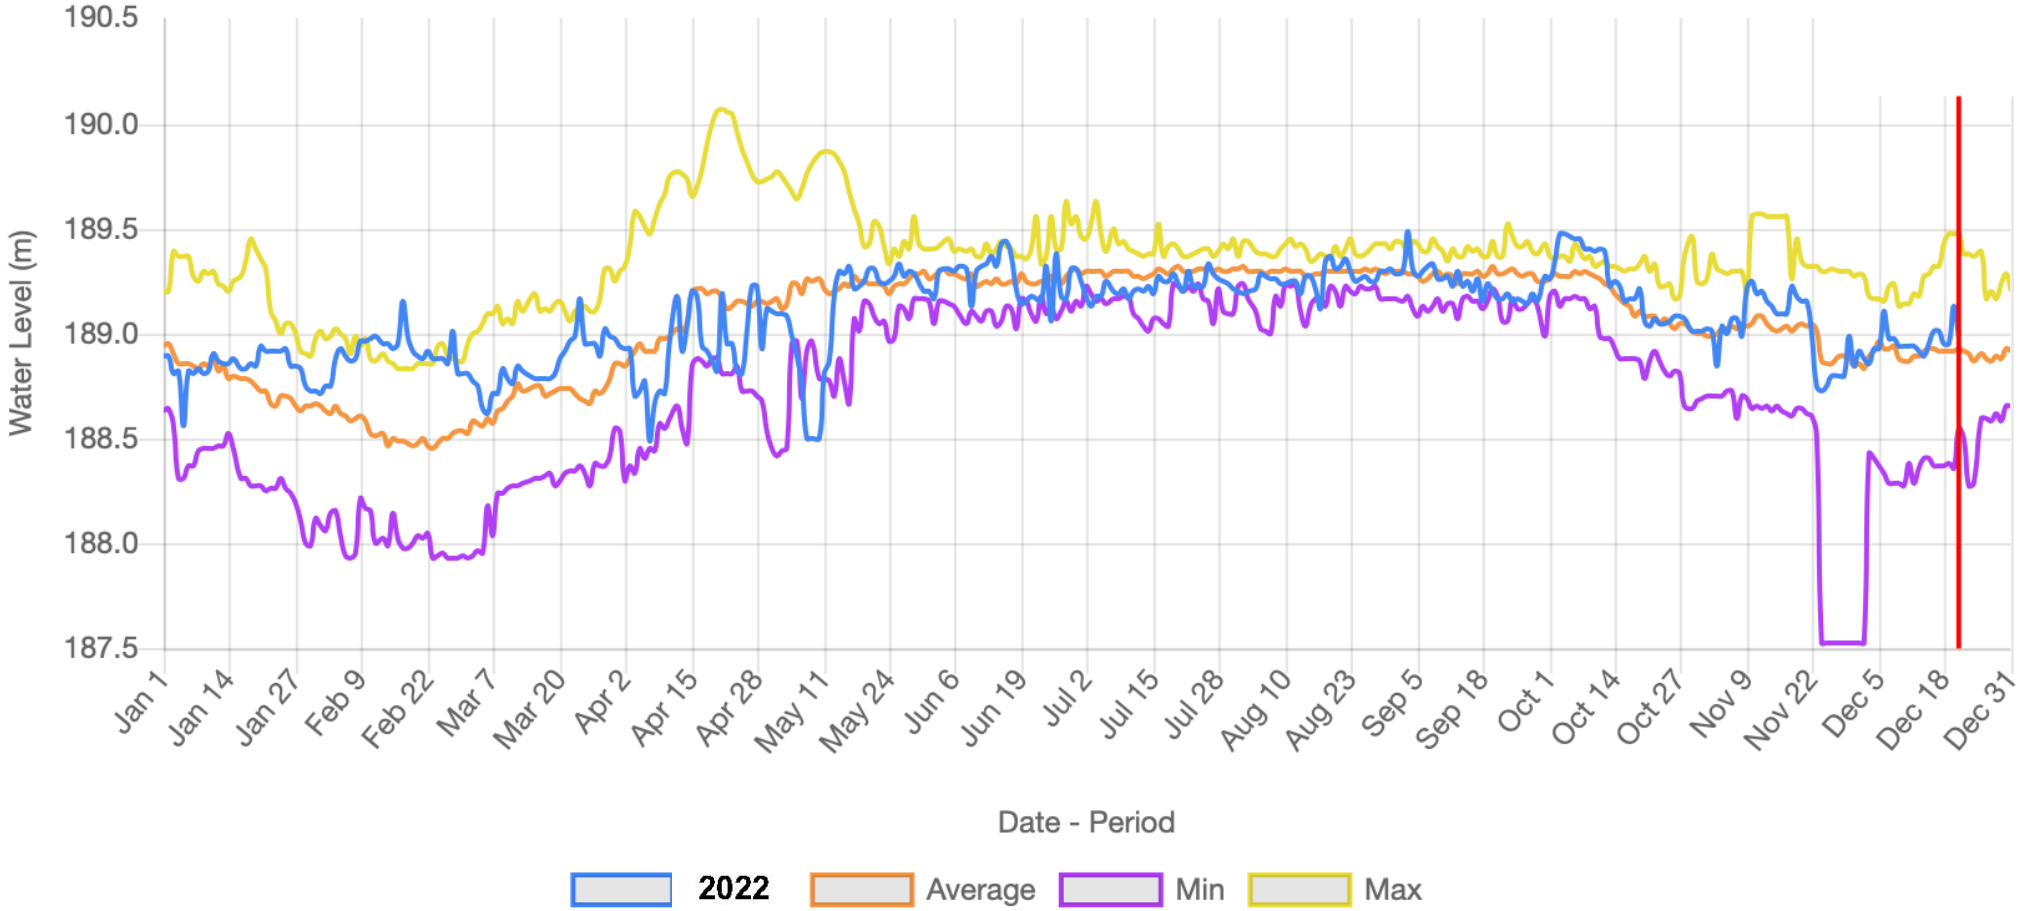

Balsam Lake - Level Gauge

Buckhorn Lake - Level Gauge

Cameron Lake - Level Gauge

Lake Katchewanooka - Level Gauge

Date - Period

2022 Average Min Max

Lake Scugog - Level Gauge

Little Lake - Level Gauge

Lovesick Lake - Level Gauge

Lower Buckhorn Lake - Level Gauge

Lower Lock 19 - Level Gauge

Stony Lake - Level Gauge

Sturgeon Lake - Level Gauge