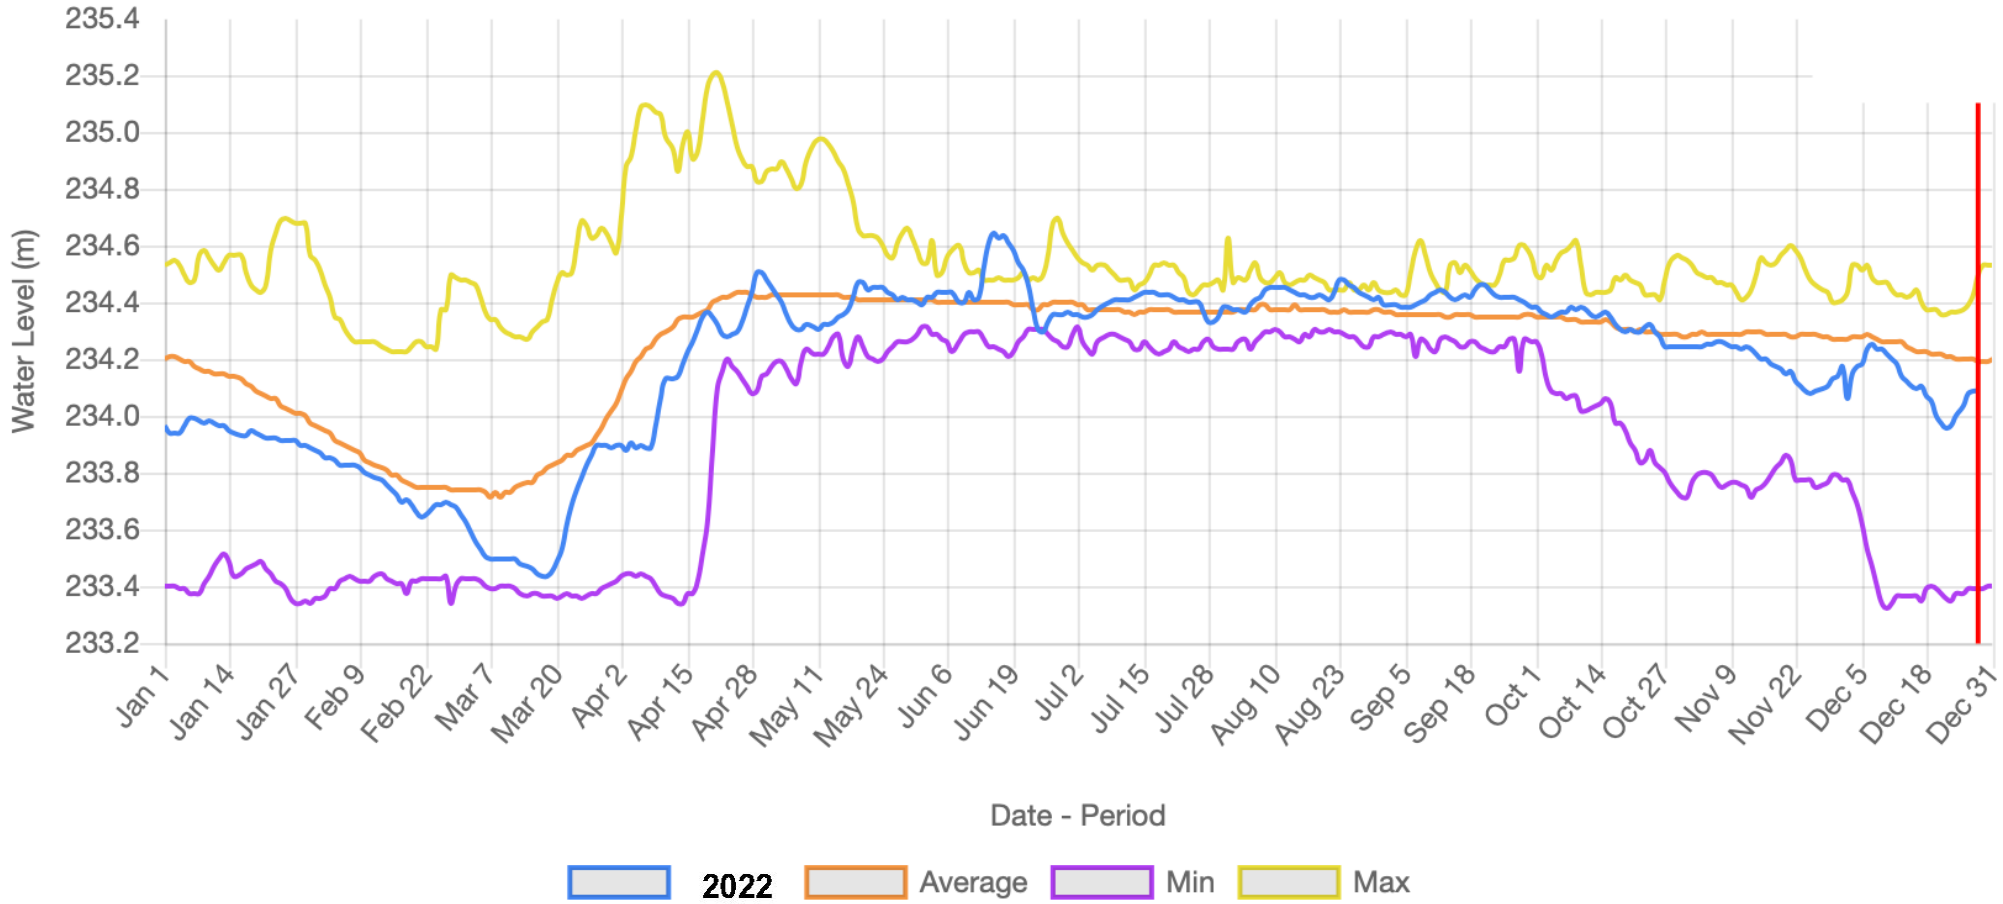

Balsam Lake - Level Gauge

Buckhorn Lake - Level Gauge

Cameron Lake - Level Gauge

Lake Katchewanooka - Level Gauge

Date - Period

2022 Average Min Max

Lake Scugog - Level Gauge

Little Lake - Level Gauge

Lovesick Lake - Level Gauge

Lower Buckhorn Lake - Level Gauge

Lower Lock 19 - Level Gauge

Stony Lake - Level Gauge

Sturgeon Lake - Level Gauge