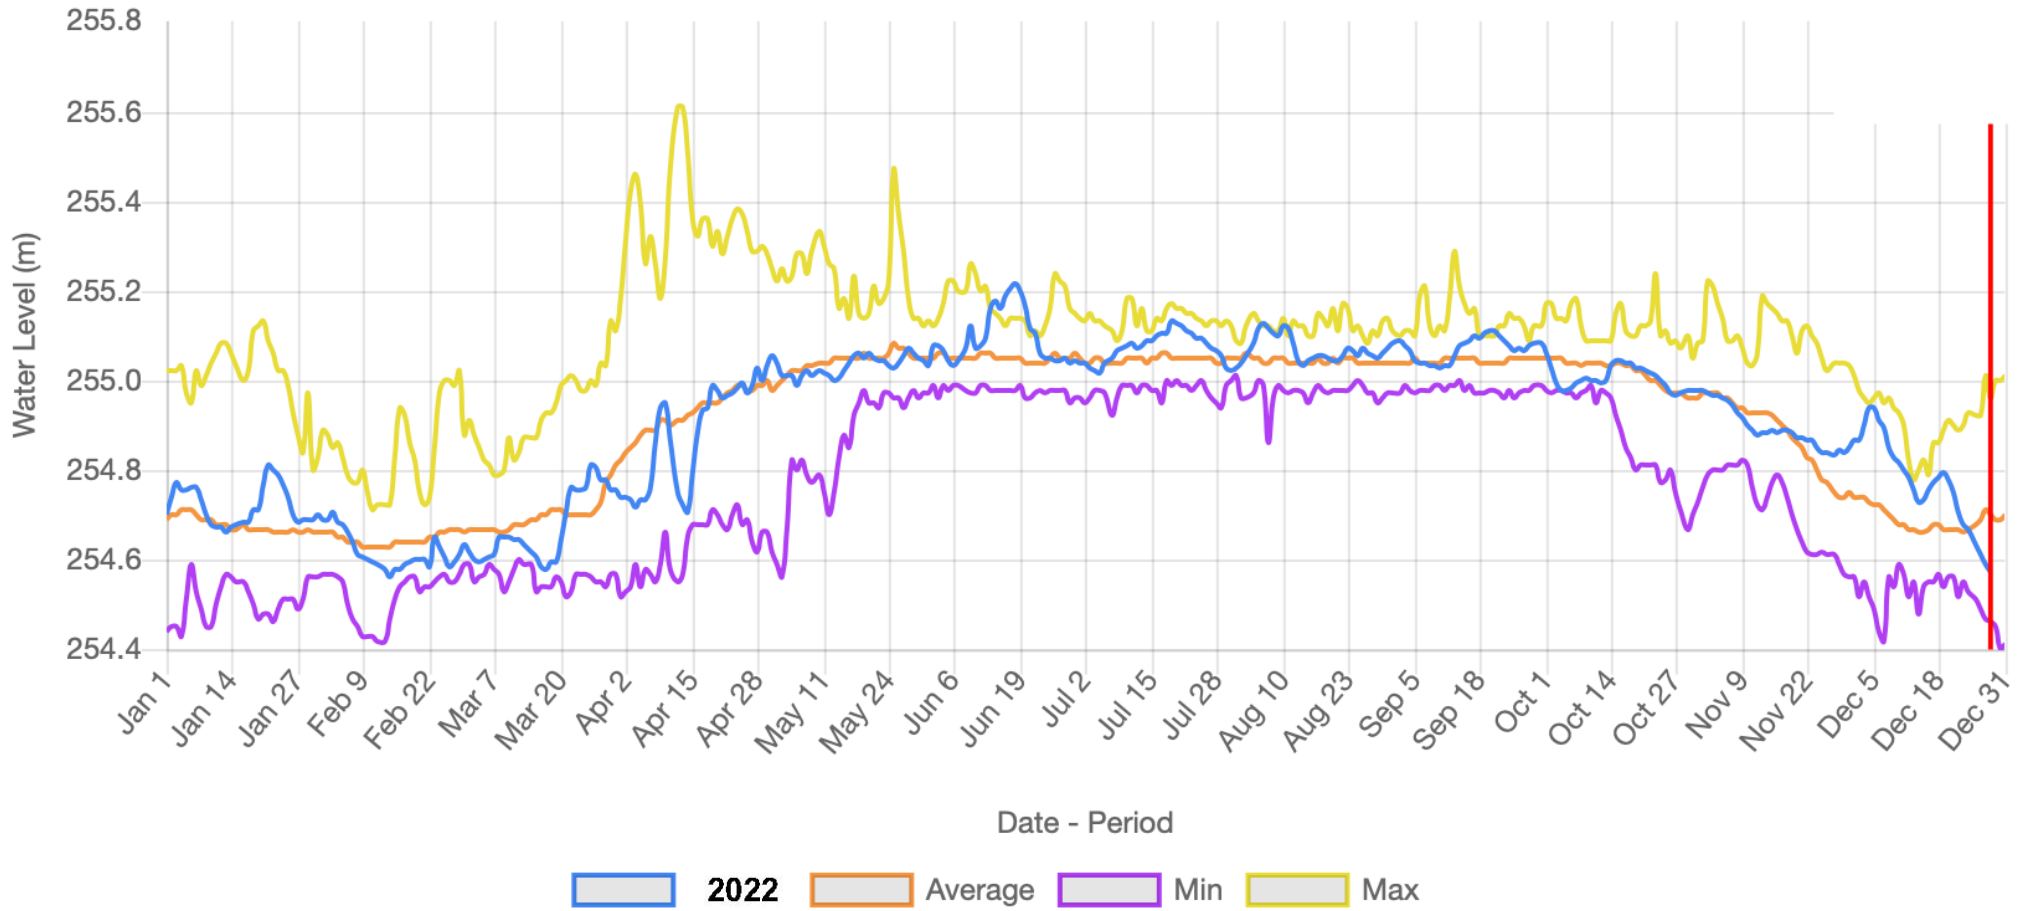

Balsam Lake - Level Gauge

Buckhorn Lake - Level Gauge

Cameron Lake - Level Gauge

Lake Katchewanooka - Level Gauge

Date - Period

2022 Average Min Max

Lake Scugog - Level Gauge

Little Lake - Level Gauge

Lovesick Lake - Level Gauge

Lower Buckhorn Lake - Level Gauge

Lower Lock 19 - Level Gauge

Stony Lake - Level Gauge

Sturgeon Lake - Level Gauge