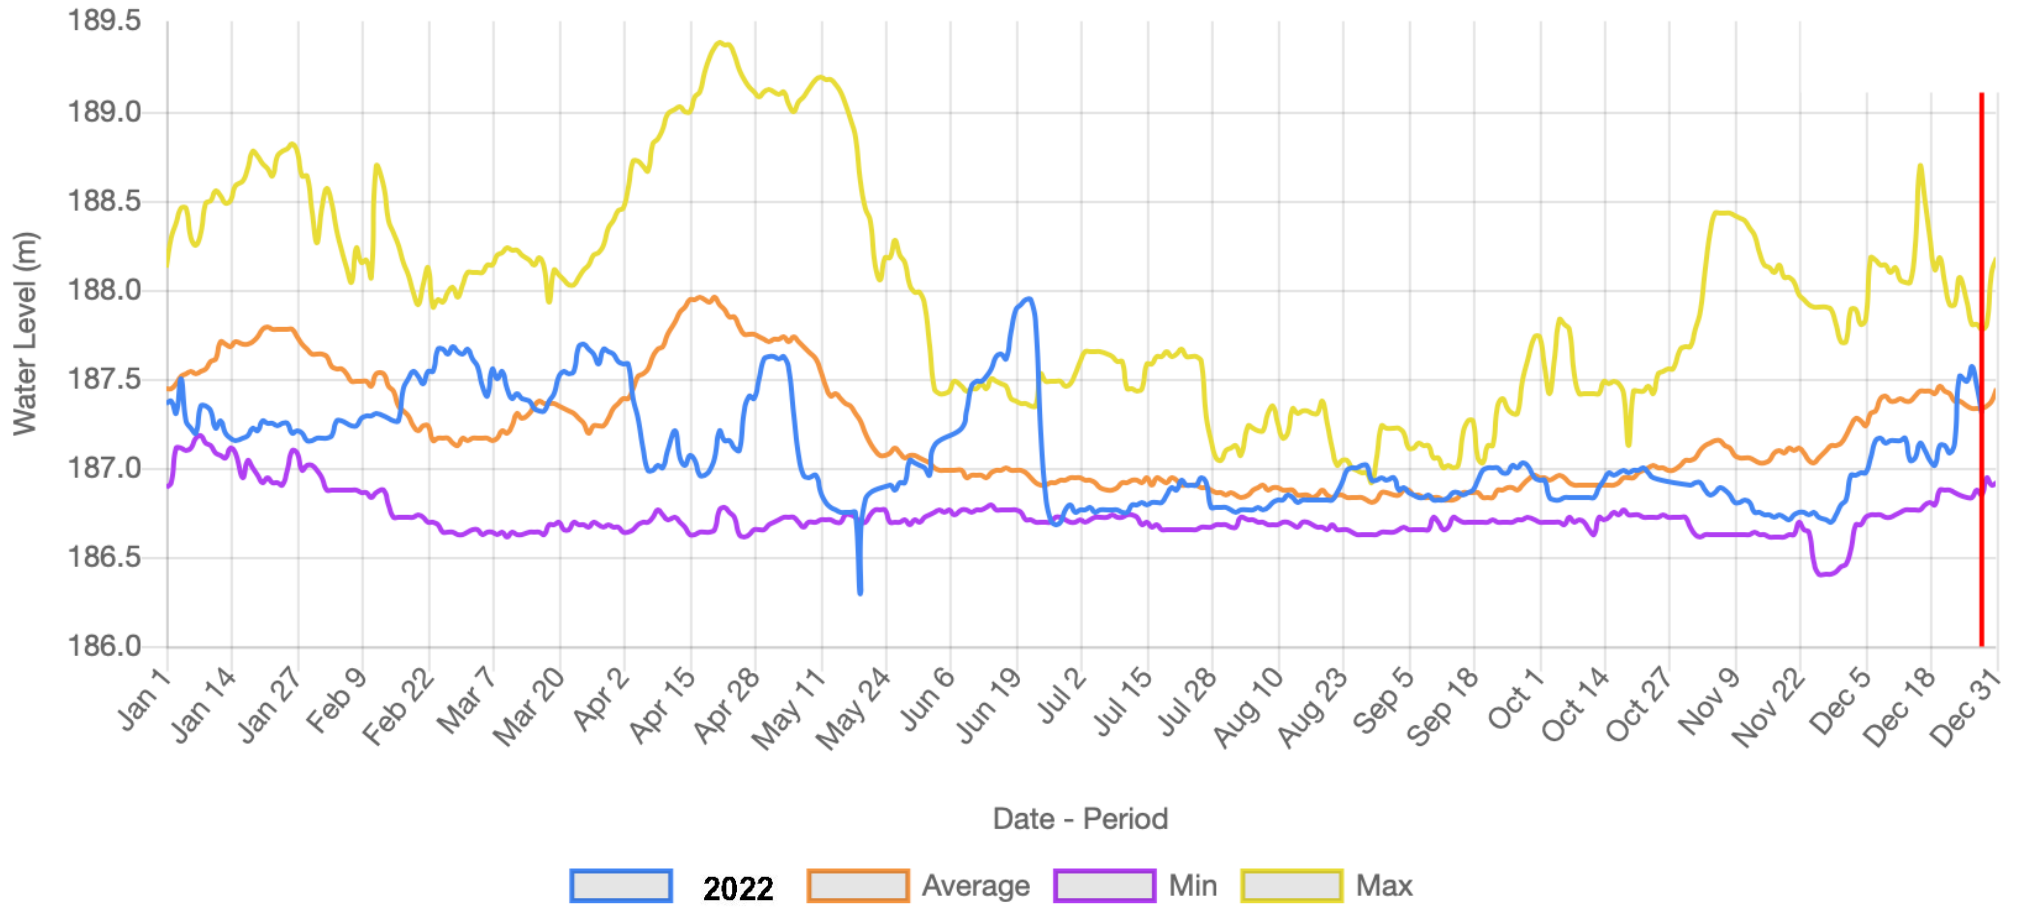

Balsam Lake - Level Gauge

Buckhorn Lake - Level Gauge

Cameron Lake - Level Gauge

Lake Katchewanooka - Level Gauge

Date - Period

2022 Average Min Max

Lake Scugog - Level Gauge

Little Lake - Level Gauge

Lovesick Lake - Level Gauge

Lower Buckhorn Lake - Level Gauge

Lower Lock 19 - Level Gauge

Stony Lake - Level Gauge

Sturgeon Lake - Level Gauge