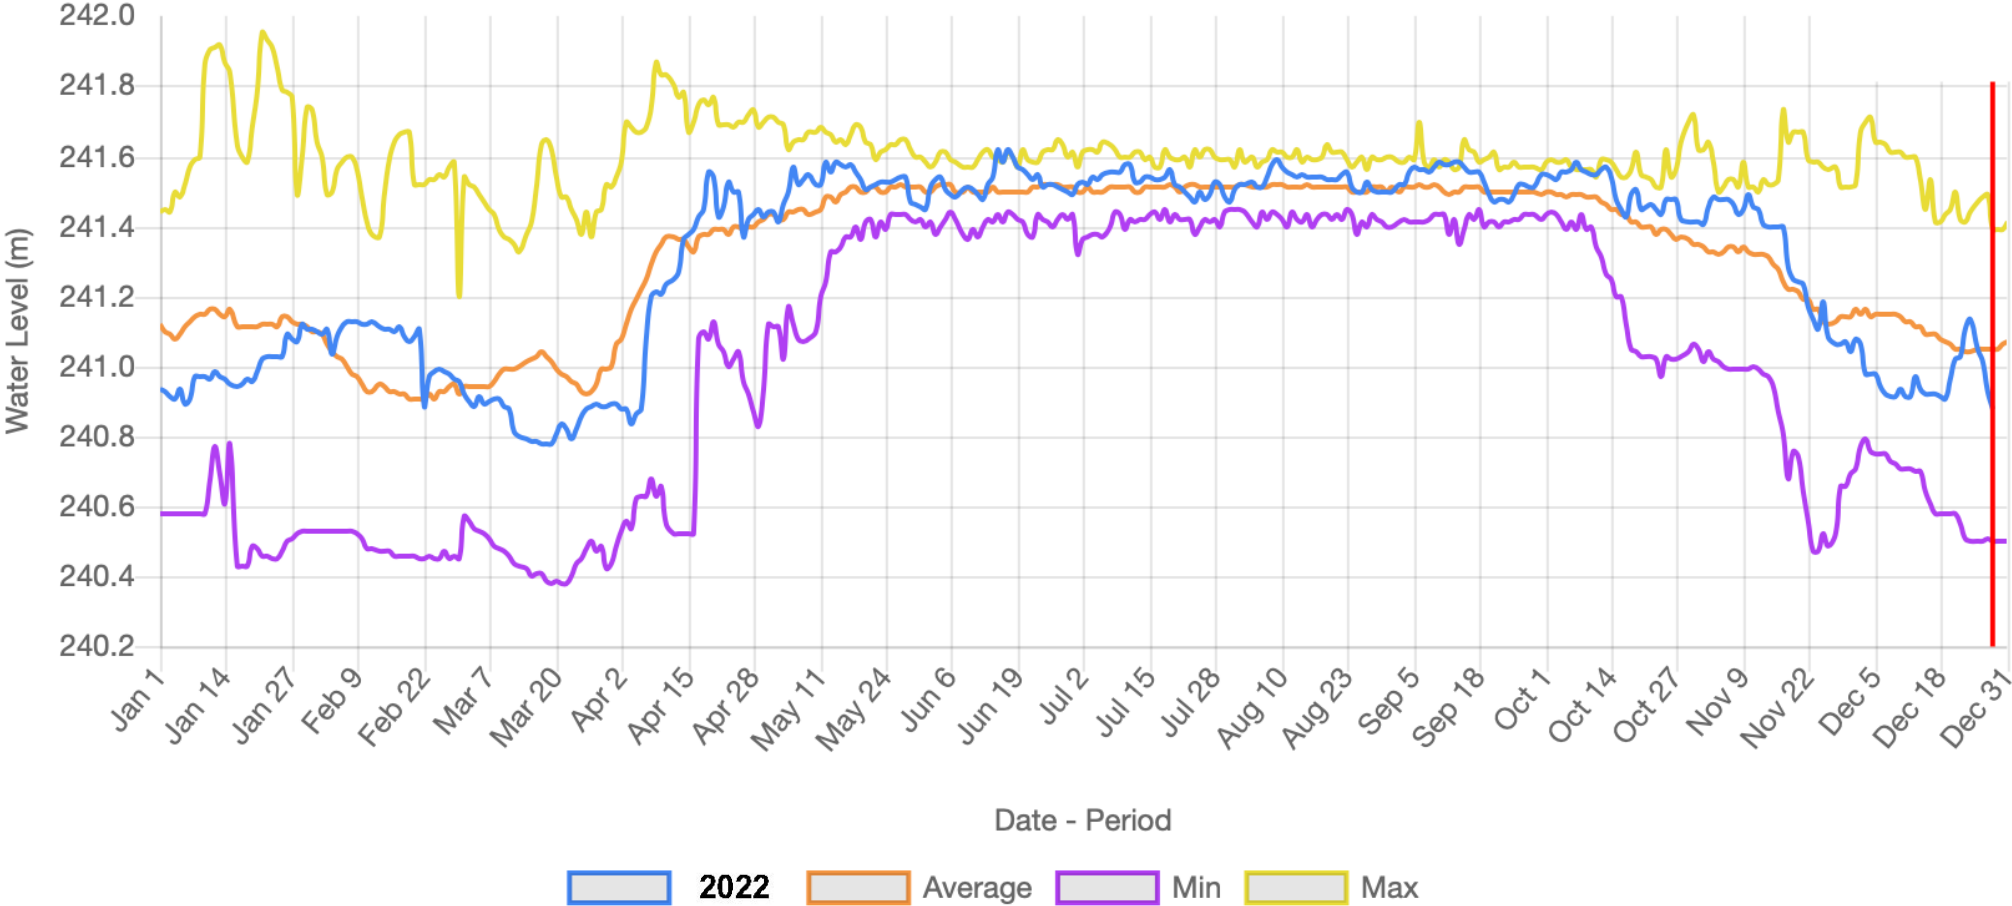

Balsam Lake - Level Gauge

Buckhorn Lake - Level Gauge

Cameron Lake - Level Gauge

Lake Katchewanooka - Level Gauge

Date - Period

2022 Average Min Max

Lake Scugog - Level Gauge

Little Lake - Level Gauge

Lovesick Lake - Level Gauge

Lower Buckhorn Lake - Level Gauge

Lower Lock 19 - Level Gauge

Stony Lake - Level Gauge

Sturgeon Lake - Level Gauge