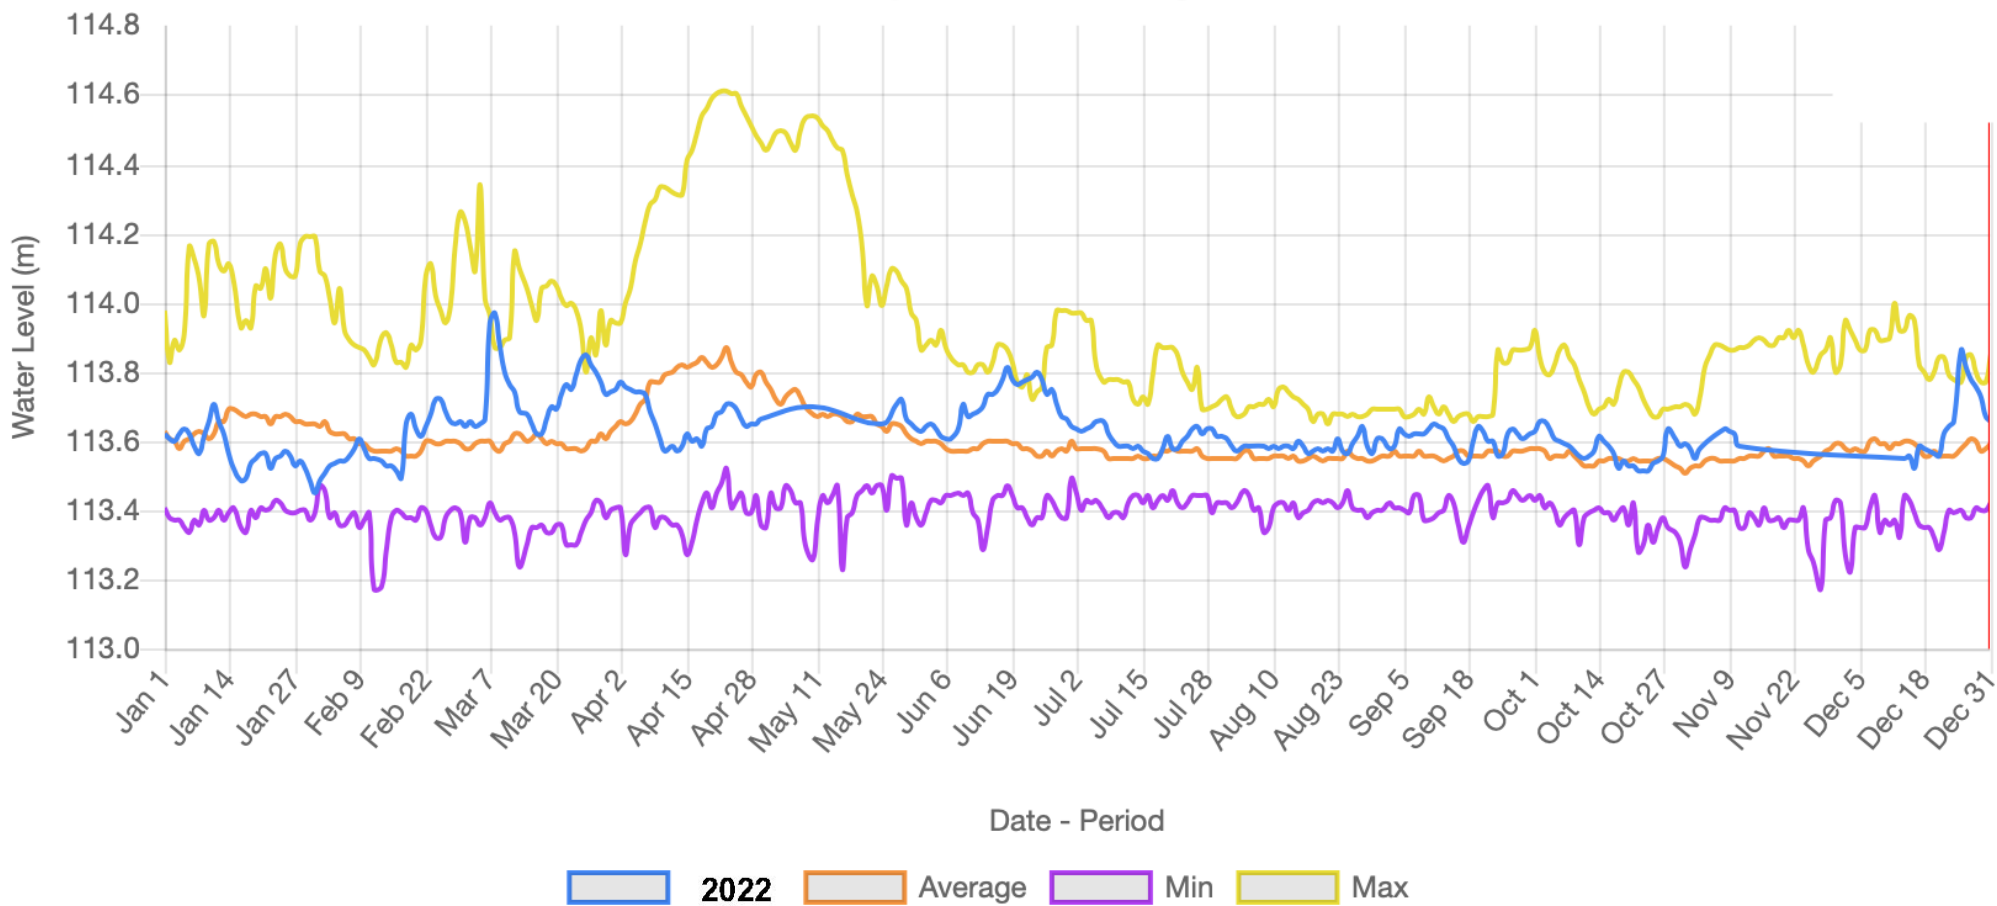

Percy Reach - Level Gauge

Rice Lake - Level Gauge