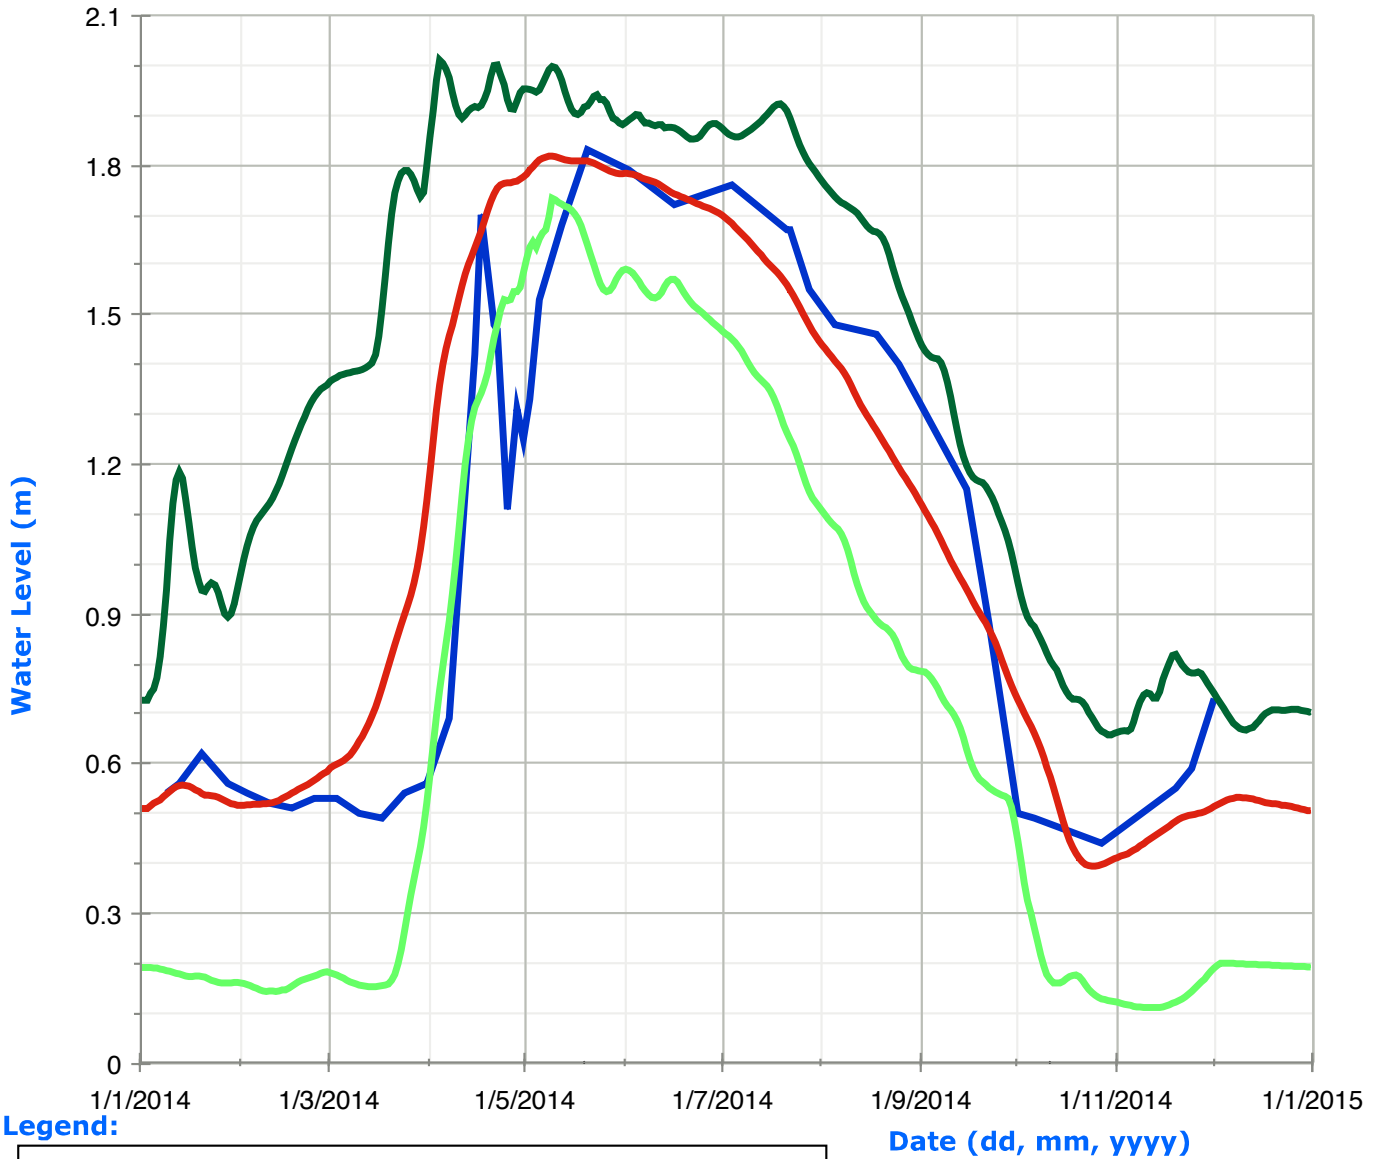

Canning Lake (Kashagawigamog Lake, Soyer Lake, Grass Lake, Head Lake) Water Levels

Legend:

Date (dd, mm, yyyy)

Koshlong Lake Water Levels

Legend:

Drag Lake Water Levels

Legend:

White Lake Water Levels

Legend:

Historic High
Water Levels

Daily Water
Levels

Historic Low
Water Levels

Average
Water Levels

Date (dd, mm, yyyy)

Contau Lake Water Levels

Legend:

Gooderham Lake (Pine Lake) Water Levels

Legend:

	Historic High Water Levels		Daily Water Levels
	Historic Low Water Levels		
	Average Water Levels		

Glamor Lake Water Levels

Legend:

Date (dd, mm, yyyy)

Little Glamor Lake Water Levels

Legend:

Farquhar Lake Water Levels

Legend:

Date (dd, mm, yyyy)