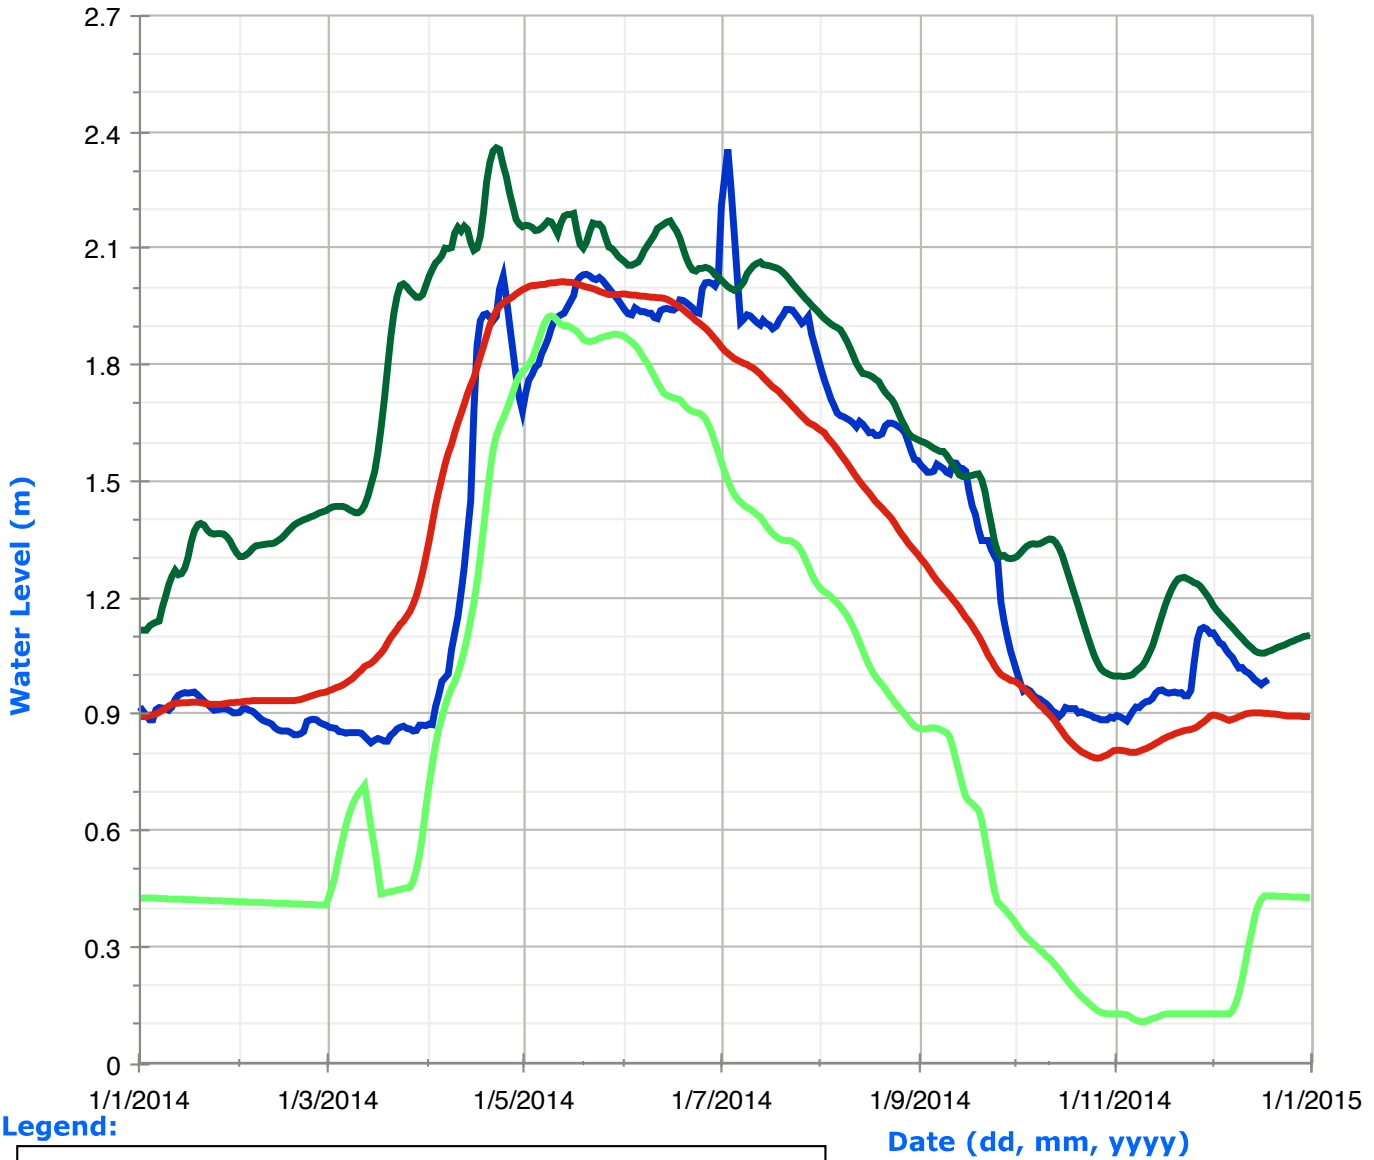

Legend:

Historic High
Water Levels

Daily Water
Levels

Historic Low
Water Levels

Average
Water Levels

Date (dd, mm, yyyy)

Contau Lake Water Levels

Legend:

Gooderham Lake (Pine Lake) Water Levels

Legend:

	Historic High Water Levels		Daily Water Levels
	Historic Low Water Levels		
	Average Water Levels		

Glamor Lake Water Levels

Legend:

Date (dd, mm, yyyy)

Little Glamor Lake Water Levels

Legend:

Loon Lake (Dudman Lake) Water Levels

Legend:

Long Lake (Miskwabi Lake) Water Levels

Legend:

Esson Lake (Otter Lake) Water Levels

Legend:

Pusey Lake (Grace Lake) Water Levels

Legend:

Farquhar Lake Water Levels

Legend:

Date (dd, mm, yyyy)