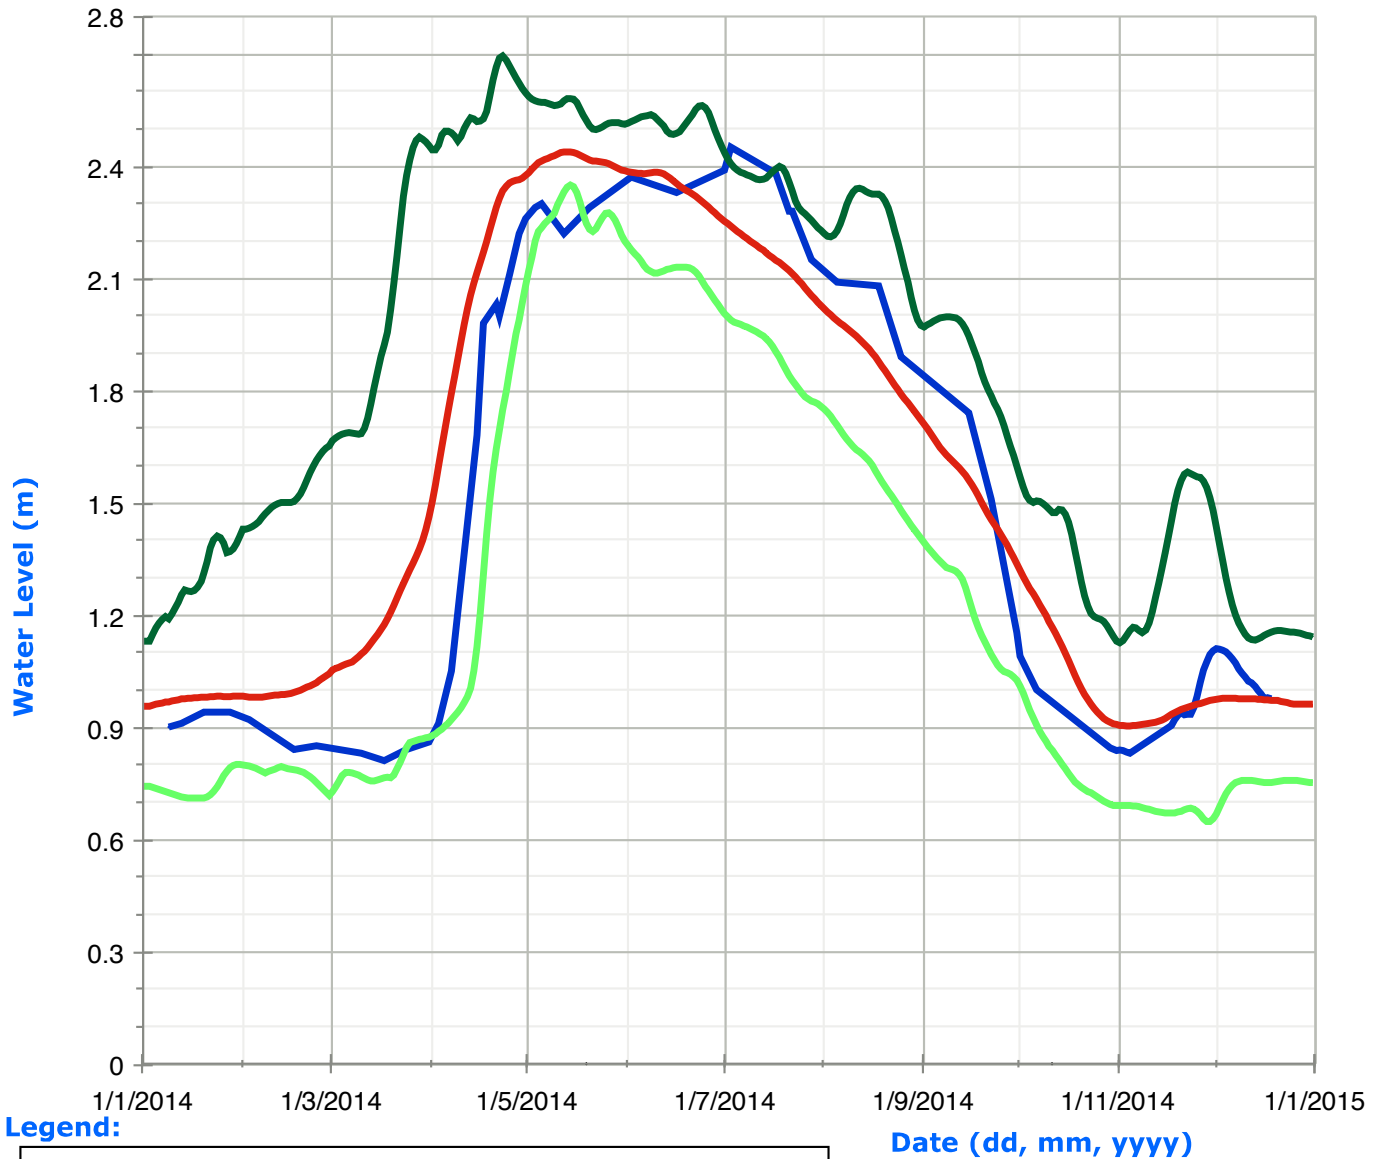

Canning Lake (Kashagawigamog Lake, Soyer Lake, Grass Lake, Head Lake) Water Levels

Legend:

Date (dd, mm, yyyy)

Koshlong Lake Water Levels

Legend:

Drag Lake Water Levels

Legend:

White Lake Water Levels

Legend:

Historic High
Water Levels

Daily Water
Levels

Historic Low
Water Levels

Average
Water Levels

Date (dd, mm, yyyy)

Contau Lake Water Levels

Legend:

Gooderham Lake (Pine Lake) Water Levels

Legend:

	Historic High Water Levels		Daily Water Levels
	Historic Low Water Levels		
	Average Water Levels		

Glamor Lake Water Levels

Legend:

Date (dd, mm, yyyy)

Little Glamor Lake Water Levels

Legend:

Loon Lake (Dudman Lake) Water Levels

Legend:

Long Lake (Miskwabi Lake) Water Levels

Legend:

Esson Lake (Otter Lake) Water Levels

Legend:

Pusey Lake (Grace Lake) Water Levels