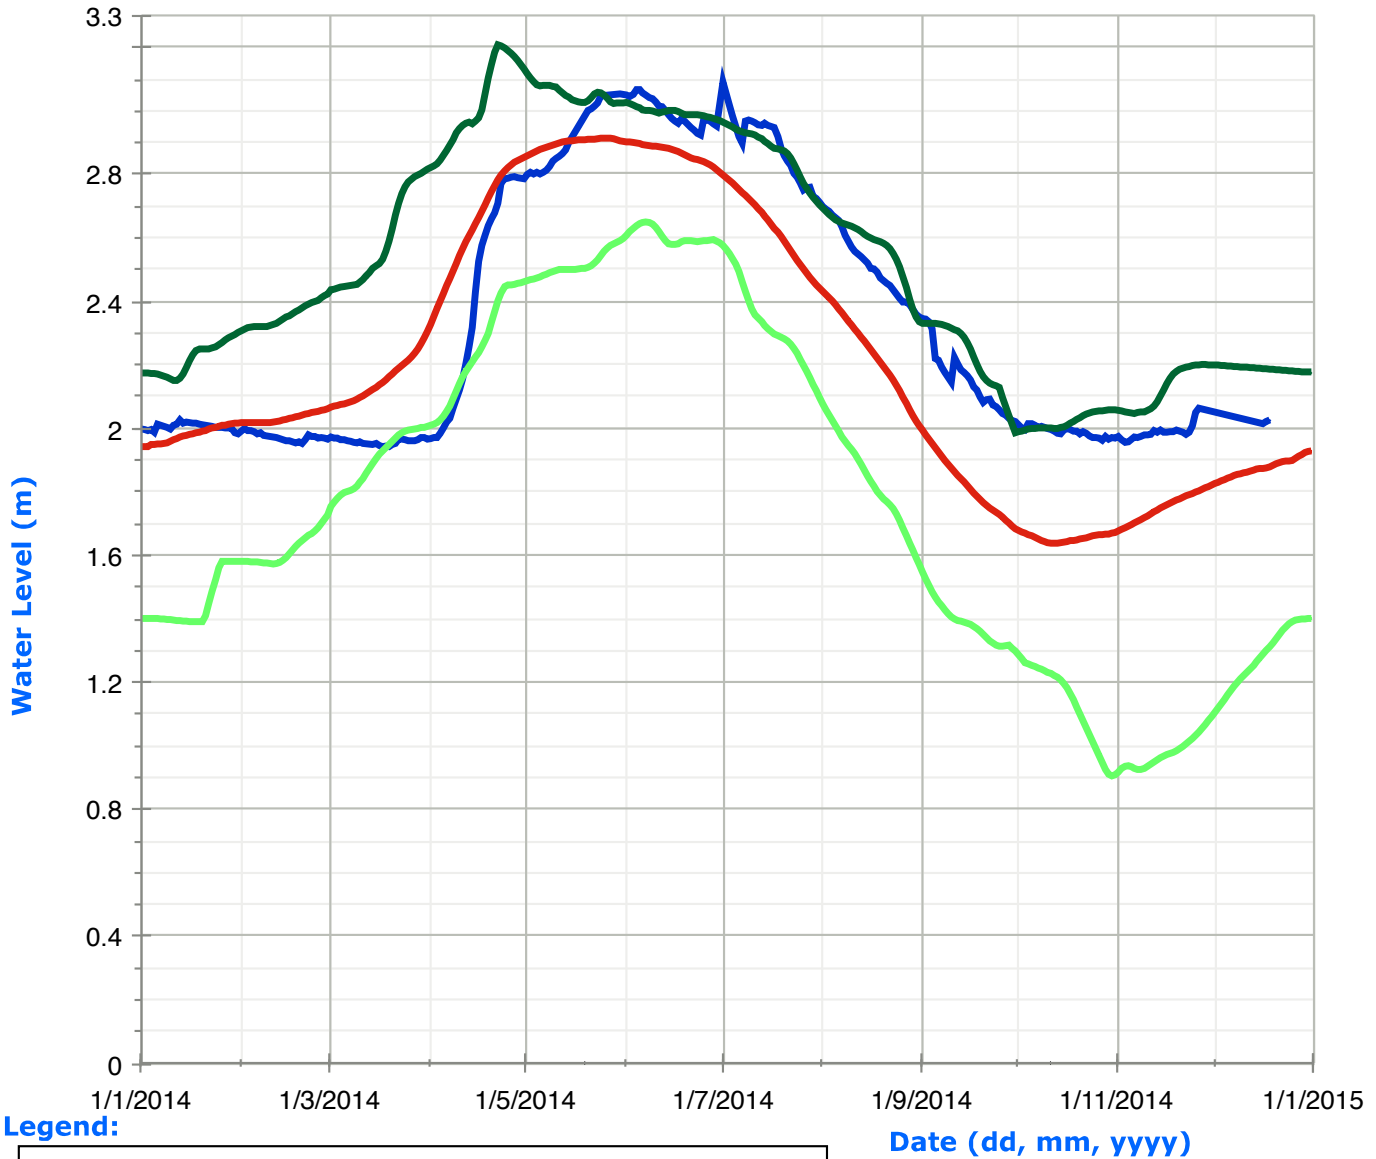

Canning Lake (Kashagawigamog Lake, Soyer Lake, Grass Lake, Head Lake) Water Levels

Legend:

Date (dd, mm, yyyy)

Koshlong Lake Water Levels

Legend:

Drag Lake Water Levels

Legend:

White Lake Water Levels

Gooderham Lake (Pine Lake) Water Levels

Legend:

	Historic High Water Levels		Daily Water Levels
	Historic Low Water Levels		
	Average Water Levels		

Glamor Lake Water Levels

Legend:

Date (dd, mm, yyyy)

Little Glamor Lake Water Levels

Legend:

Loon Lake (Dudman Lake) Water Levels

Legend:

Long Lake (Miskwabi Lake) Water Levels

Legend:

Esson Lake (Otter Lake) Water Levels

Legend:

Pusey Lake (Grace Lake) Water Levels

Legend:

Farquhar Lake Water Levels

Legend:

Date (dd, mm, yyyy)