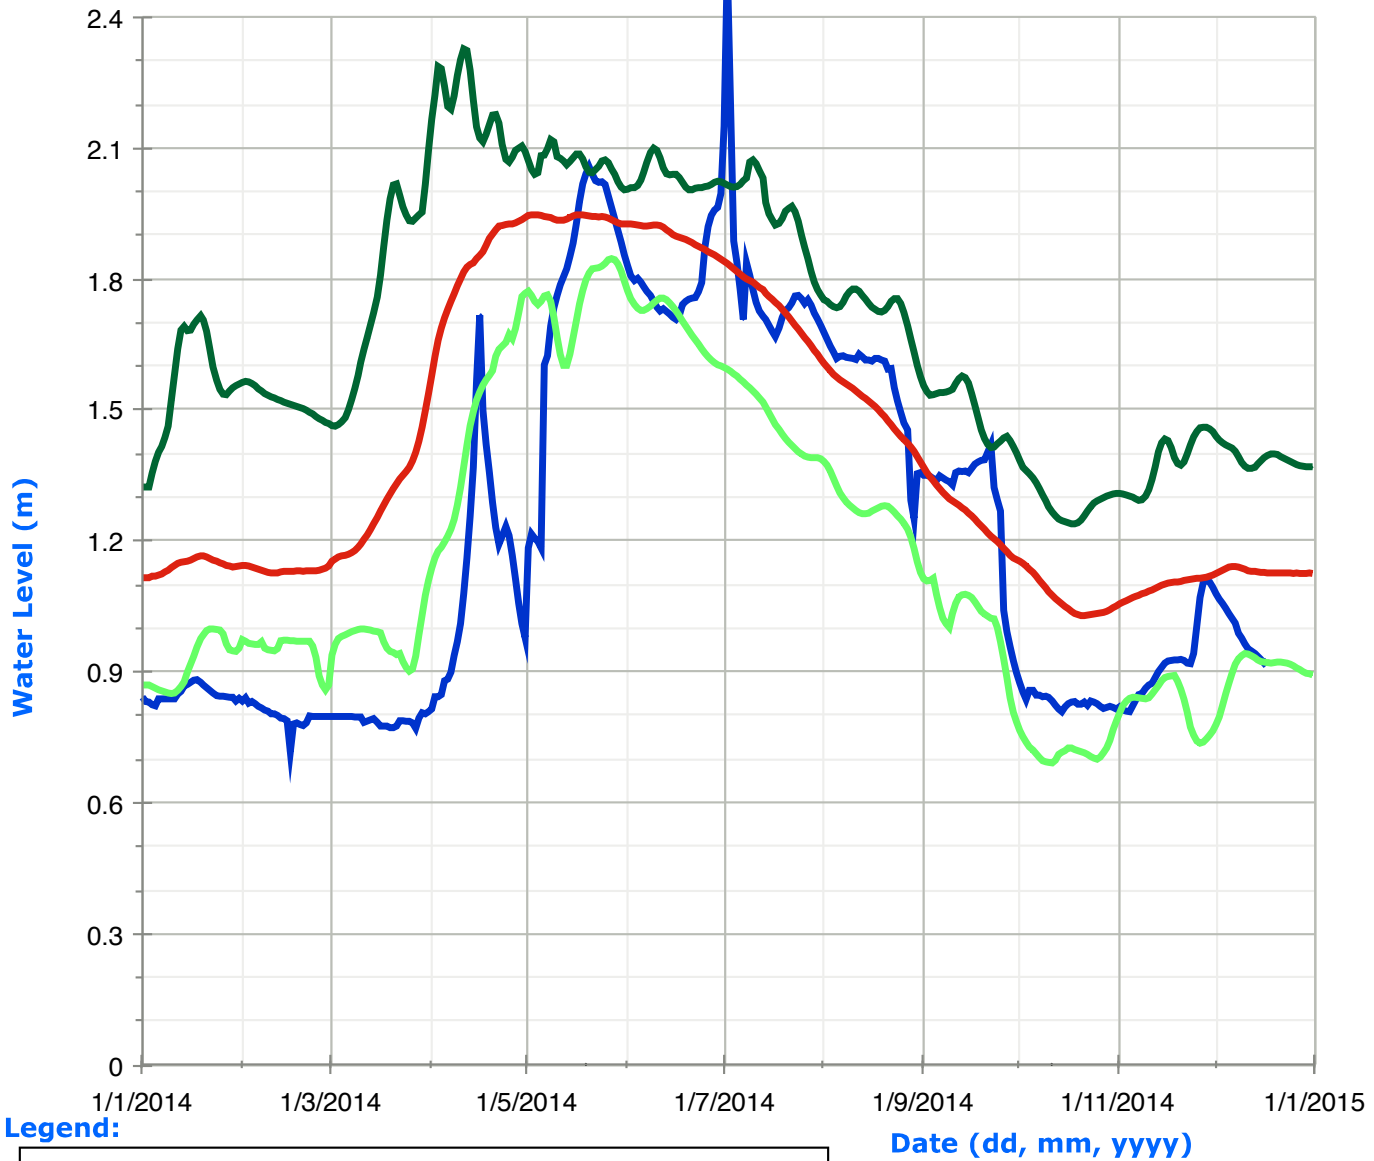

Legend:

Historic High
Water Levels

Daily Water
Levels

Historic Low
Water Levels

Average
Water Levels

Date (dd, mm, yyyy)

Contau Lake Water Levels

Legend:

Gooderham Lake (Pine Lake) Water Levels

Legend:

	Historic High Water Levels		Daily Water Levels
	Historic Low Water Levels		
	Average Water Levels		

Glamor Lake Water Levels

Legend:

Date (dd, mm, yyyy)

Little Glamor Lake Water Levels

Legend:

Loon Lake (Dudman Lake) Water Levels

Legend:

Long Lake (Miskwabi Lake) Water Levels

Legend:

Esson Lake (Otter Lake) Water Levels

Legend:

Pusey Lake (Grace Lake) Water Levels

Legend:

Farquhar Lake Water Levels

Legend:

Date (dd, mm, yyyy)