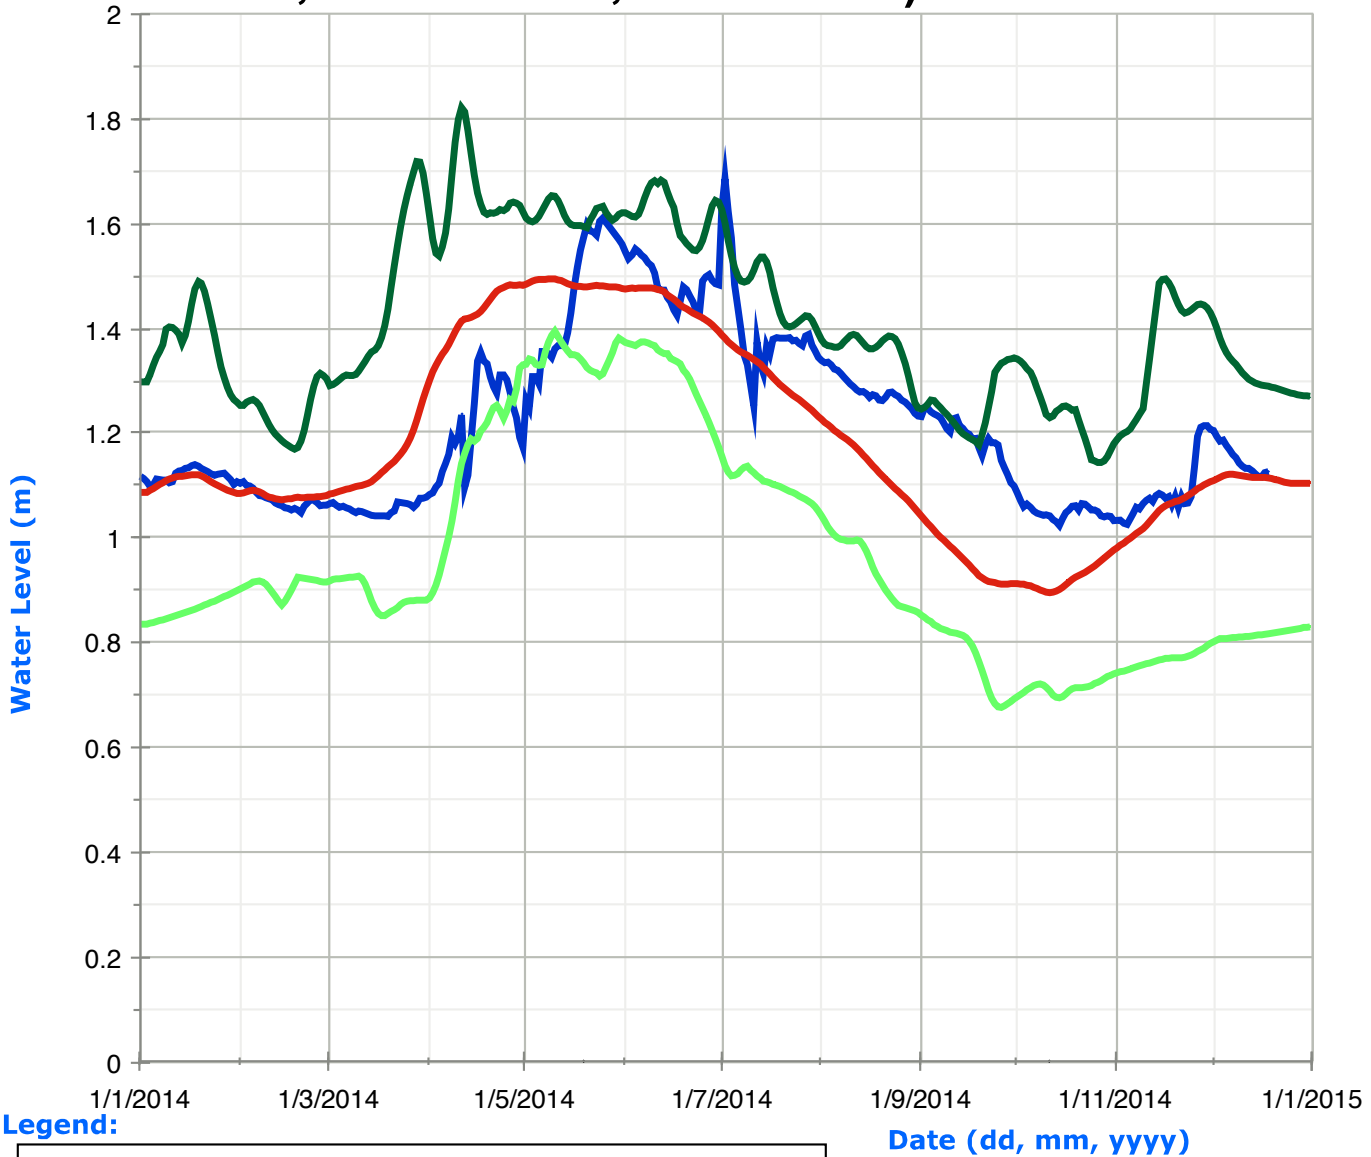

Canning Lake (Kashagawigamog Lake, Soyer Lake, Grass Lake, Head Lake) Water Levels

Legend:

Date (dd, mm, yyyy)

Koshlong Lake Water Levels

Legend:

Drag Lake Water Levels

Legend:

White Lake Water Levels

Legend:

Historic High
Water Levels

Daily Water
Levels

Historic Low
Water Levels

Average
Water Levels

Date (dd, mm, yyyy)

Contau Lake Water Levels

Legend:

Gooderham Lake (Pine Lake) Water Levels

Legend:

	Historic High Water Levels		Daily Water Levels
	Historic Low Water Levels		
	Average Water Levels		

Glamor Lake Water Levels

Legend:

Date (dd, mm, yyyy)

Little Glamor Lake Water Levels

Legend:

Farquhar Lake Water Levels

Legend:

Date (dd, mm, yyyy)