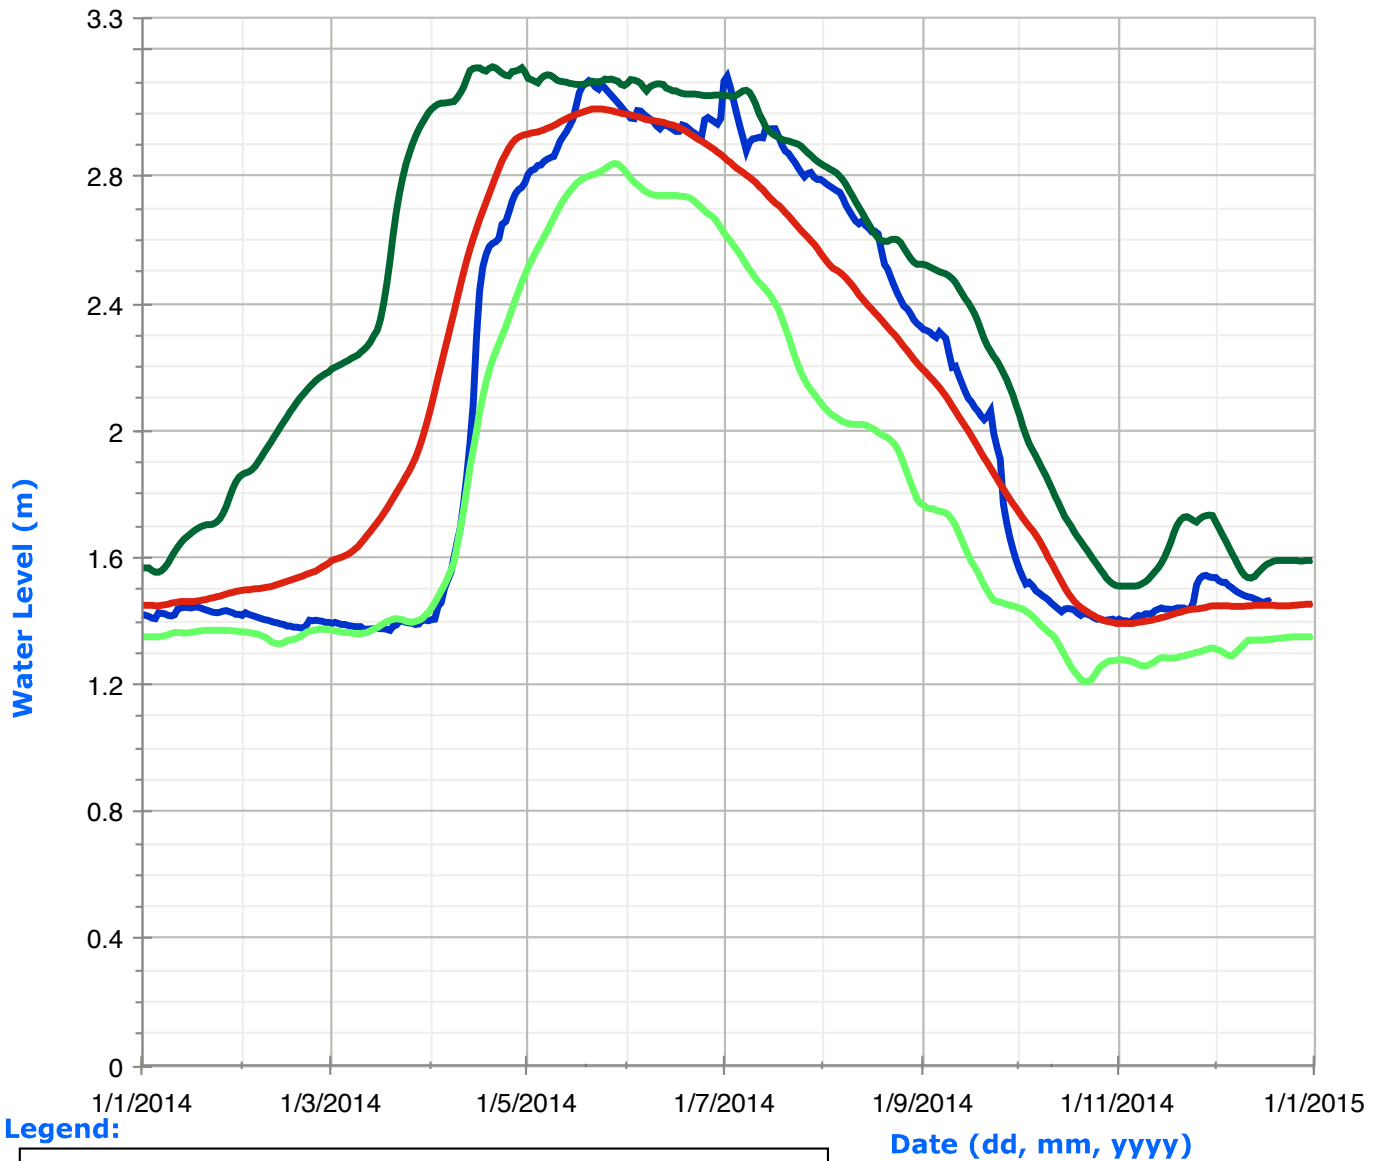

Canning Lake (Kashagawigamog Lake, Soyer Lake, Grass Lake, Head Lake) Water Levels

Legend:

Date (dd, mm, yyyy)

Koshlong Lake Water Levels

Legend:

Drag Lake Water Levels

Legend:

White Lake Water Levels

Gooderham Lake (Pine Lake) Water Levels

Legend:

	Historic High Water Levels		Daily Water Levels
	Historic Low Water Levels		
	Average Water Levels		

Glamor Lake Water Levels

Legend:

Date (dd, mm, yyyy)

Little Glamor Lake Water Levels

Legend:

Loon Lake (Dudman Lake) Water Levels

Legend:

Long Lake (Miskwabi Lake) Water Levels

Legend:

Esson Lake (Otter Lake) Water Levels

Legend:

Pusey Lake (Grace Lake) Water Levels

Legend:

Farquhar Lake Water Levels

Legend:

Date (dd, mm, yyyy)