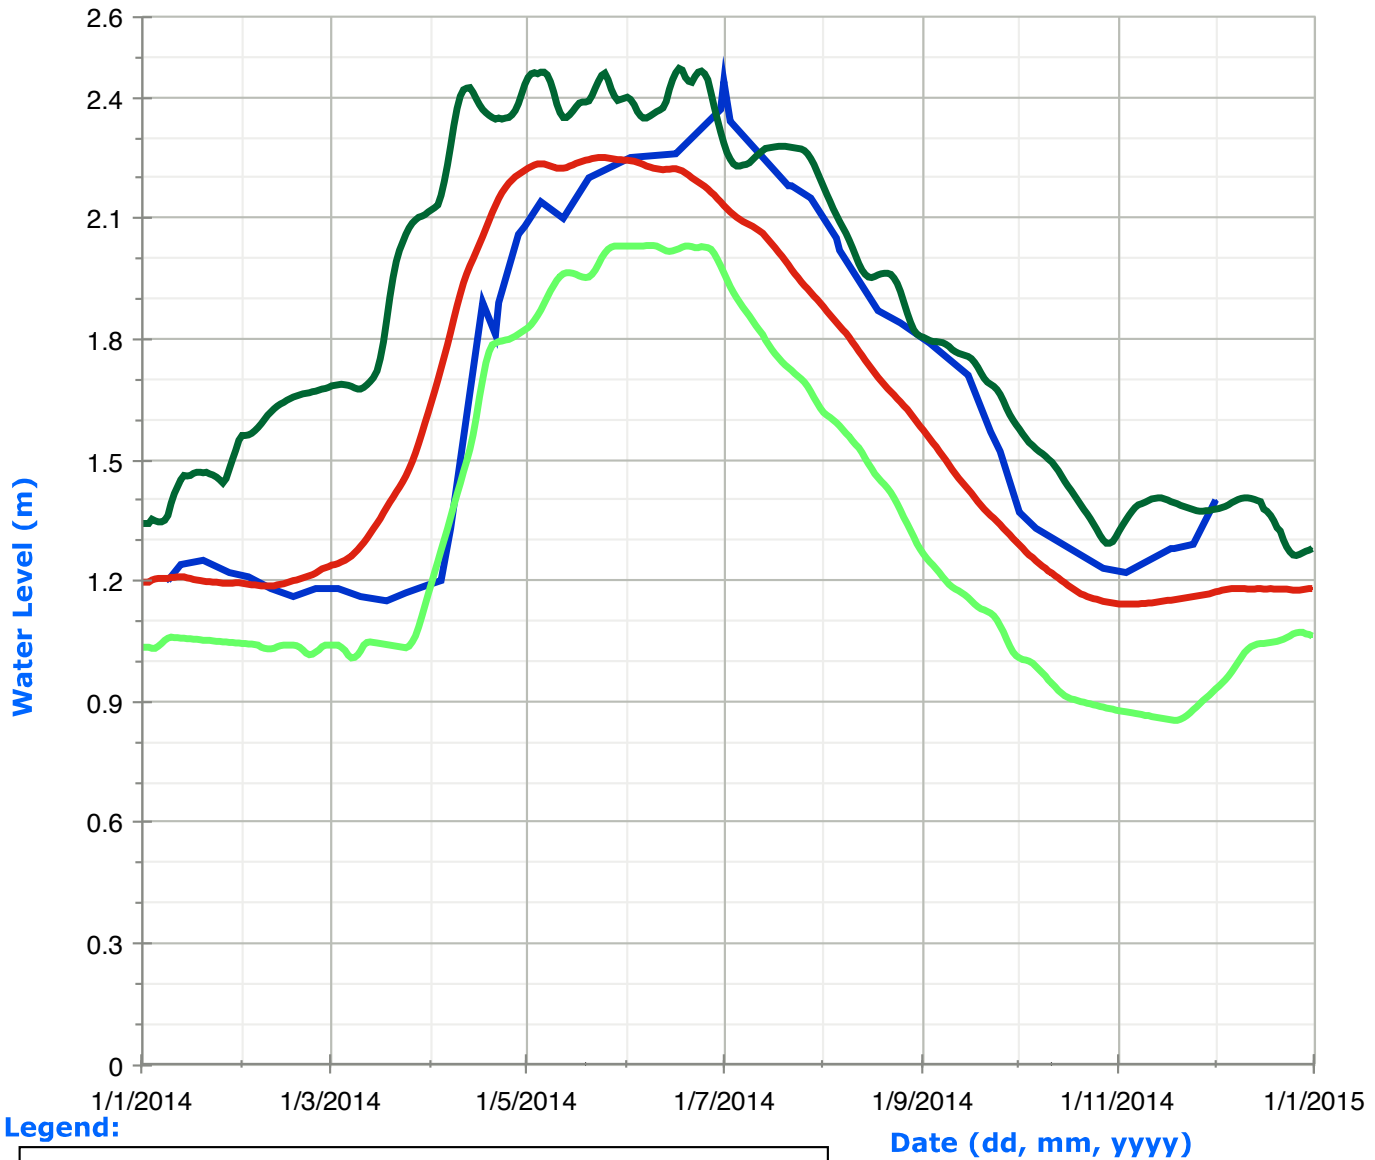

Canning Lake (Kashagawigamog Lake, Soyer Lake, Grass Lake, Head Lake) Water Levels

Legend:

Date (dd, mm, yyyy)

Koshlong Lake Water Levels

Legend:

Drag Lake Water Levels

Legend:

White Lake Water Levels

Legend:

Historic High
Water Levels

Daily Water
Levels

Historic Low
Water Levels

Average
Water Levels

Date (dd, mm, yyyy)

Contau Lake Water Levels

Legend:

Gooderham Lake (Pine Lake) Water Levels

Legend:

	Historic High Water Levels		Daily Water Levels
	Historic Low Water Levels		
	Average Water Levels		

Glamor Lake Water Levels

Legend:

Date (dd, mm, yyyy)

Little Glamor Lake Water Levels

Legend:

Farquhar Lake Water Levels

Legend:

Date (dd, mm, yyyy)