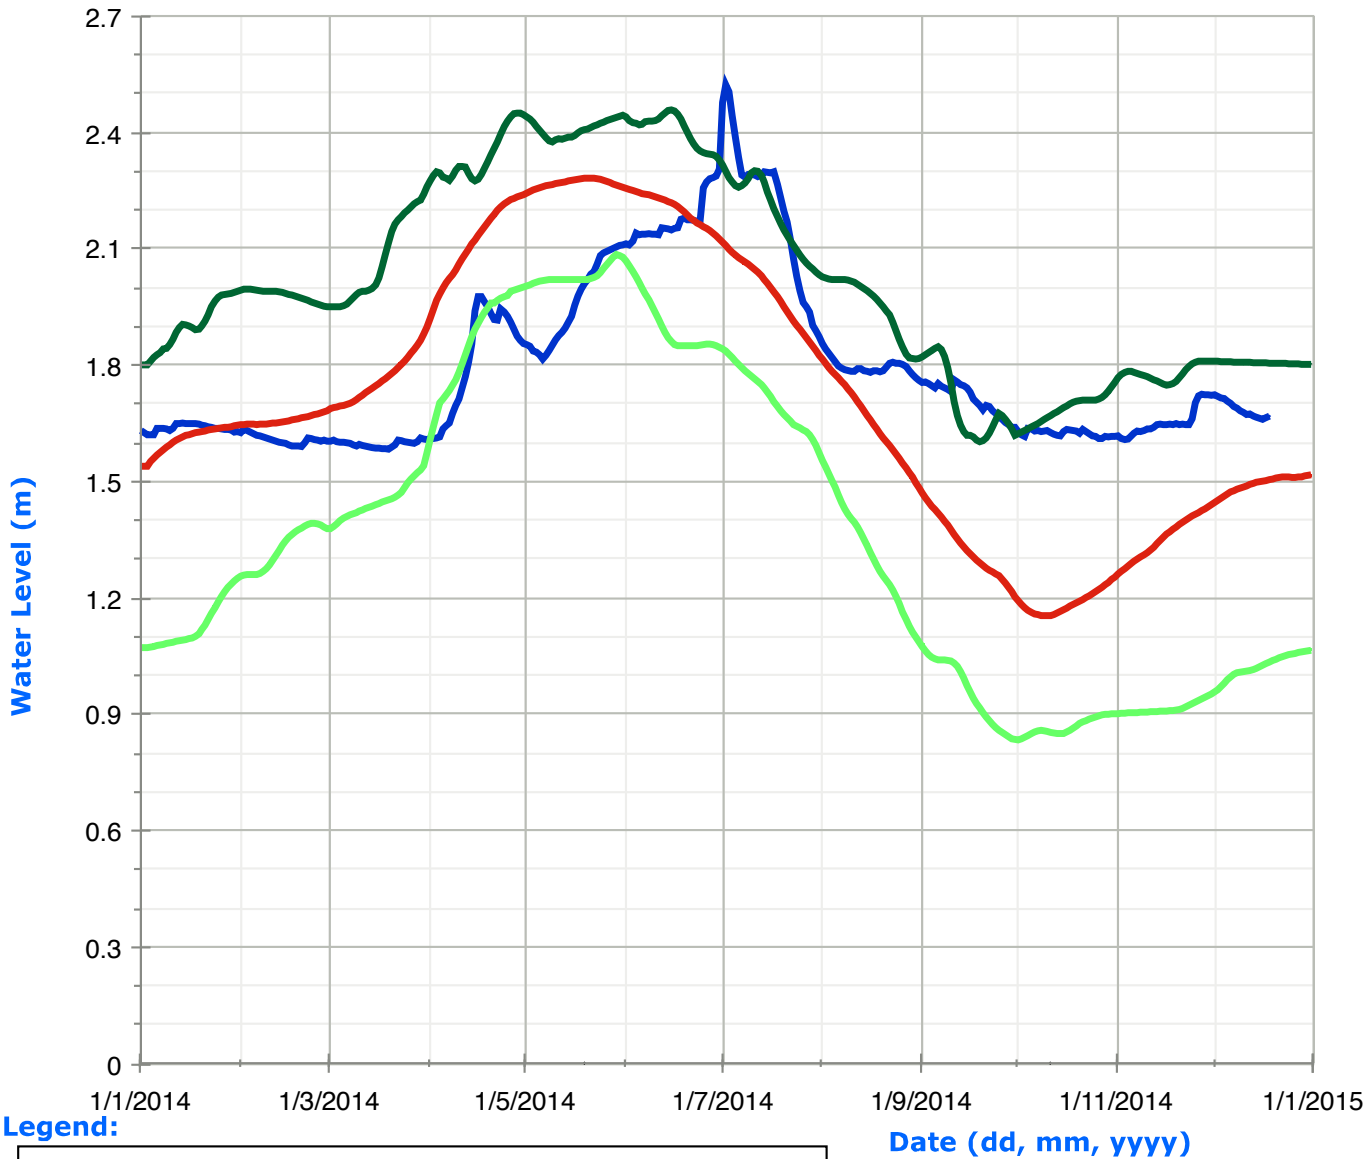

Canning Lake (Kashagawigamog Lake, Soyer Lake, Grass Lake, Head Lake) Water Levels

Legend:

Date (dd, mm, yyyy)

Koshlong Lake Water Levels

Legend:

Drag Lake Water Levels

Legend:

White Lake Water Levels

Gooderham Lake (Pine Lake) Water Levels

Legend:

	Historic High Water Levels		Daily Water Levels
	Historic Low Water Levels		
	Average Water Levels		

Glamor Lake Water Levels

Legend:

Date (dd, mm, yyyy)

Little Glamor Lake Water Levels

Legend:

Loon Lake (Dudman Lake) Water Levels

Legend:

Long Lake (Miskwabi Lake) Water Levels

Legend:

Esson Lake (Otter Lake) Water Levels

Legend:

Pusey Lake (Grace Lake) Water Levels

Legend:

Farquhar Lake Water Levels

Legend:

Date (dd, mm, yyyy)