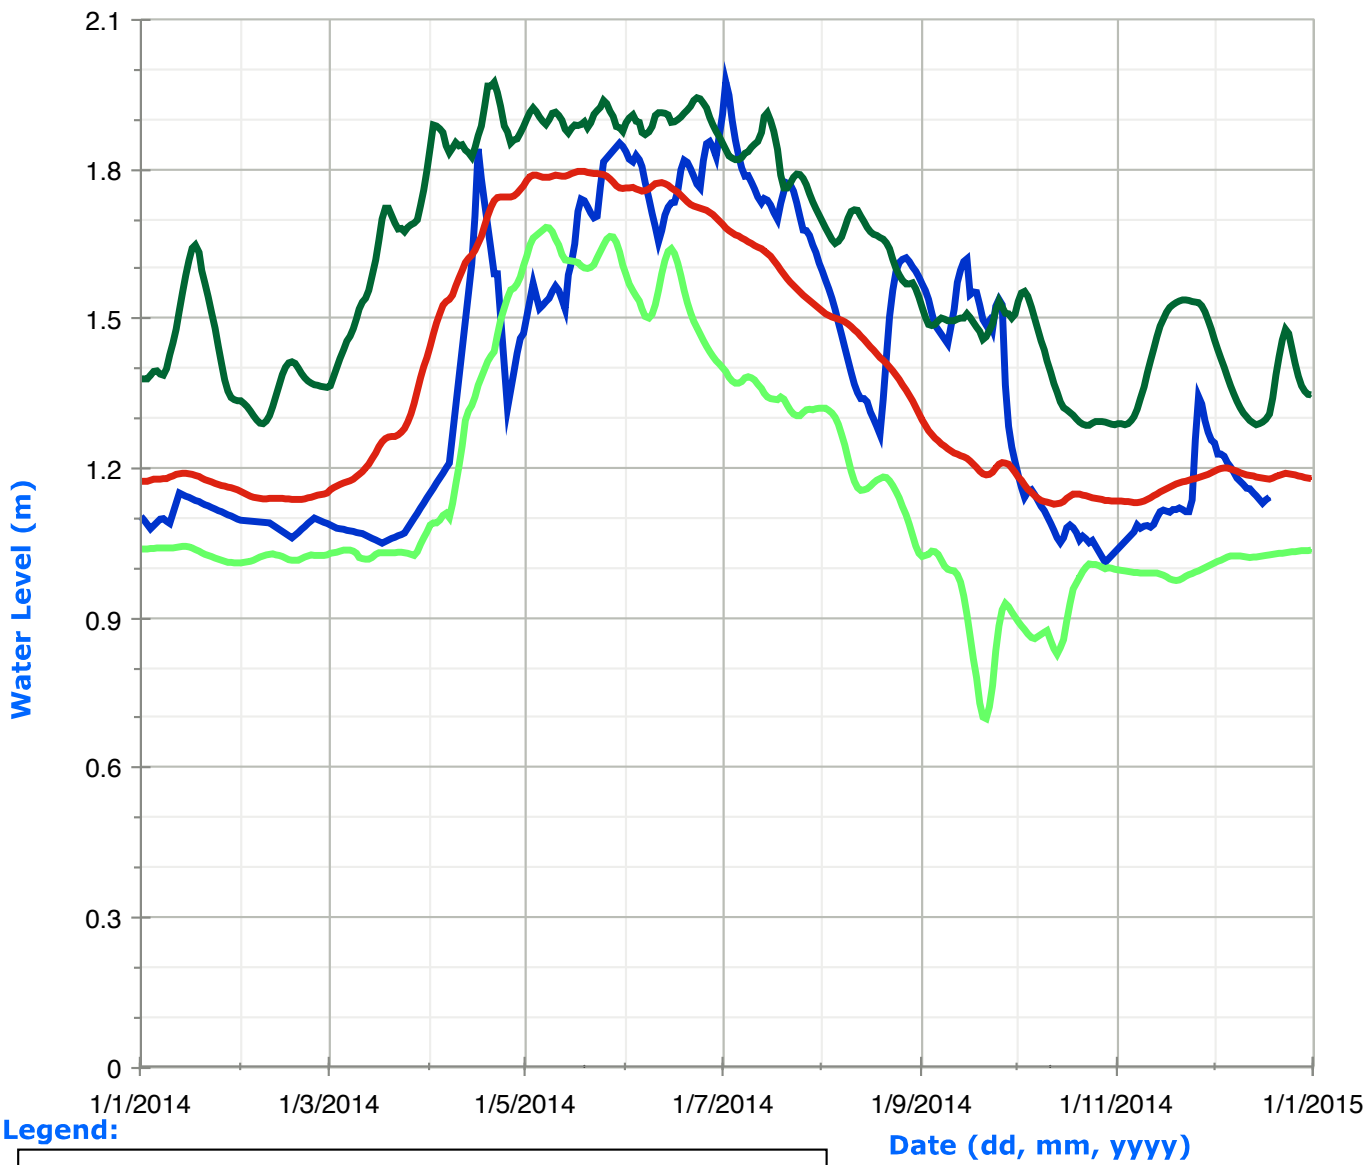

Canning Lake (Kashagawigamog Lake, Soyer Lake, Grass Lake, Head Lake) Water Levels

Legend:

Date (dd, mm, yyyy)

Koshlong Lake Water Levels

Legend:

Drag Lake Water Levels

Legend:

White Lake Water Levels

Legend:

Historic High
Water Levels

Daily Water
Levels

Historic Low
Water Levels

Average
Water Levels

Date (dd, mm, yyyy)

Contau Lake Water Levels

Legend:

Gooderham Lake (Pine Lake) Water Levels

Legend:

	Historic High Water Levels		Daily Water Levels
	Historic Low Water Levels		
	Average Water Levels		

Glamor Lake Water Levels

Legend:

Date (dd, mm, yyyy)

Little Glamor Lake Water Levels

Legend:

Loon Lake (Dudman Lake) Water Levels

Legend:

Long Lake (Miskwabi Lake) Water Levels

Legend:

Esson Lake (Otter Lake) Water Levels

Legend:

Pusey Lake (Grace Lake) Water Levels