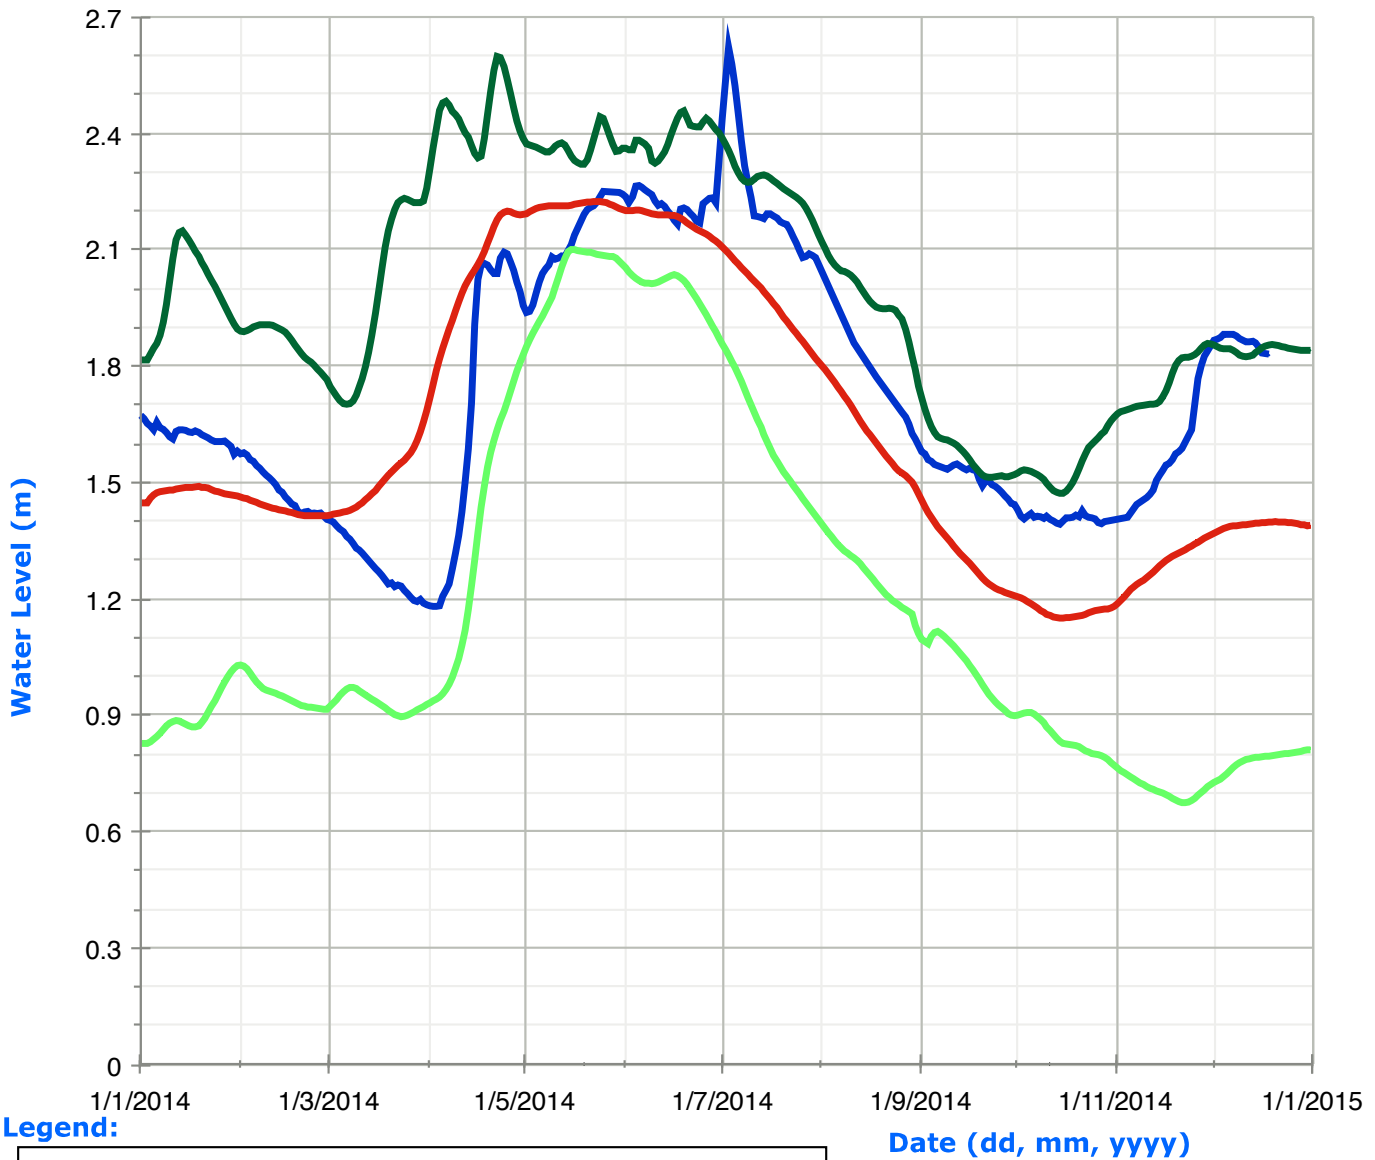

Canning Lake (Kashagawigamog Lake, Soyer Lake, Grass Lake, Head Lake) Water Levels

Legend:

Date (dd, mm, yyyy)

Koshlong Lake Water Levels

Legend:

Drag Lake Water Levels

Legend:

White Lake Water Levels

Legend:

Historic High
Water Levels

Daily Water
Levels

Historic Low
Water Levels

Average
Water Levels

Date (dd, mm, yyyy)

Contau Lake Water Levels

Legend:

Gooderham Lake (Pine Lake) Water Levels

Legend:

	Historic High Water Levels		Daily Water Levels
	Historic Low Water Levels		
	Average Water Levels		

Glamor Lake Water Levels

Legend:

Date (dd, mm, yyyy)

Little Glamor Lake Water Levels

Legend:

Farquhar Lake Water Levels

Legend:

Date (dd, mm, yyyy)