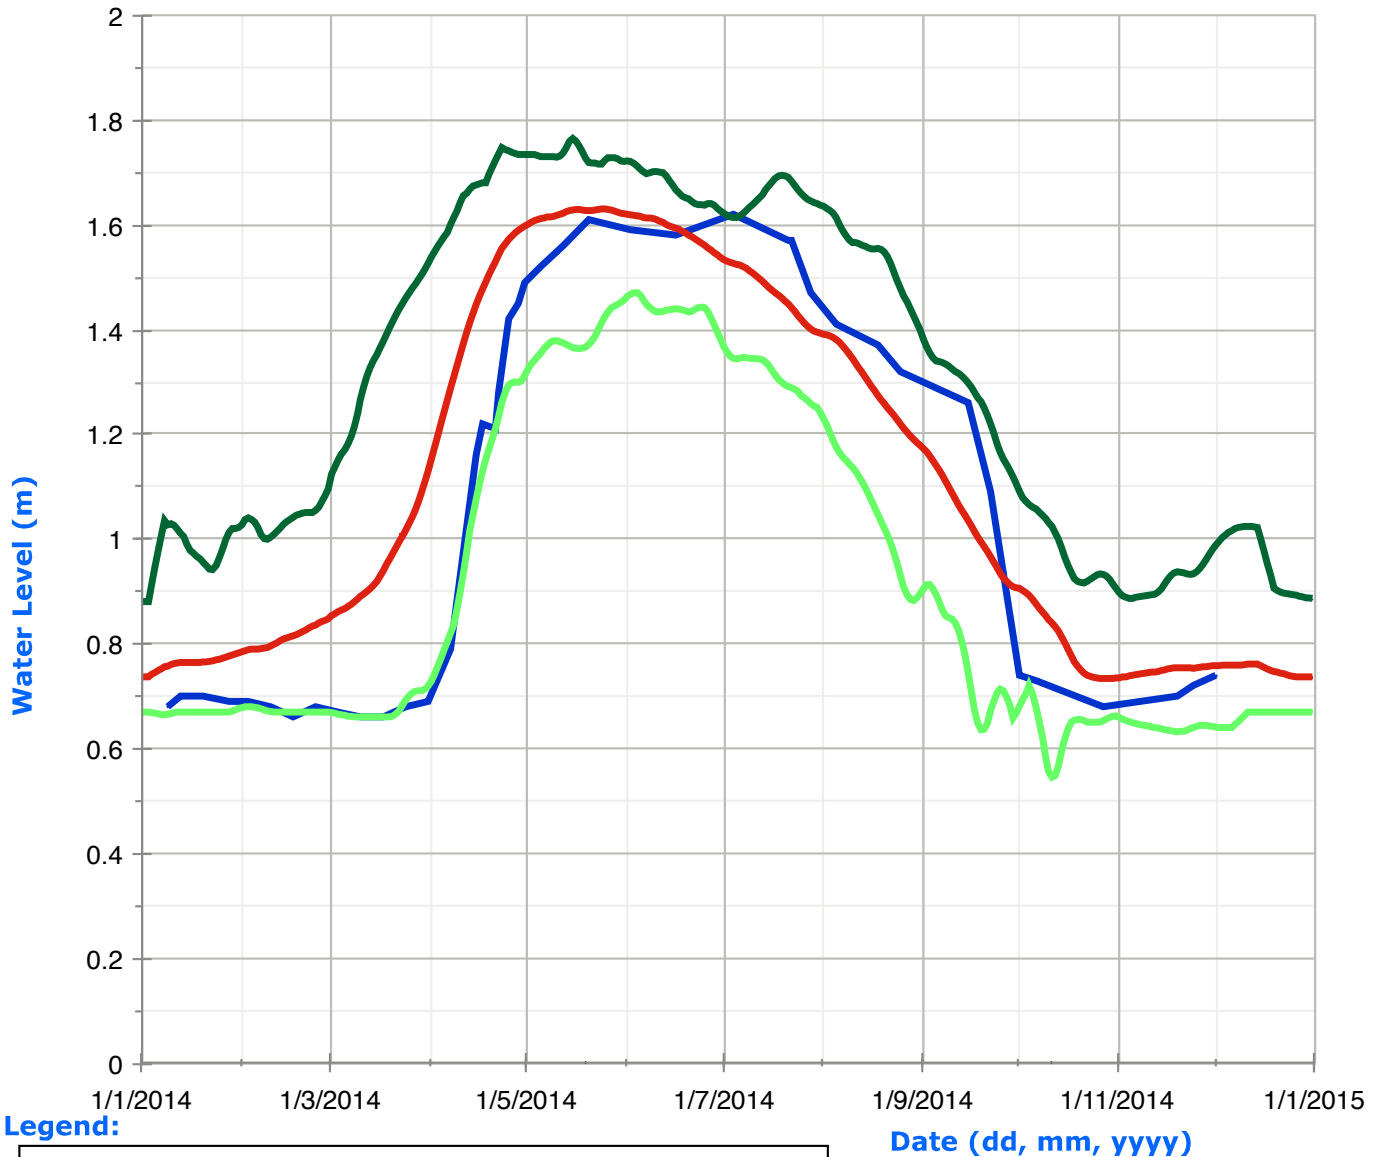

Canning Lake (Kashagawigamog Lake, Soyer Lake, Grass Lake, Head Lake) Water Levels

Legend:

Date (dd, mm, yyyy)

Koshlong Lake Water Levels

Legend:

Drag Lake Water Levels

Legend:

White Lake Water Levels

Legend:

Historic High
Water Levels

Daily Water
Levels

Historic Low
Water Levels

Average
Water Levels

Date (dd, mm, yyyy)

Contau Lake Water Levels

Legend:

Gooderham Lake (Pine Lake) Water Levels

Legend:

	Historic High Water Levels		Daily Water Levels
	Historic Low Water Levels		
	Average Water Levels		

Glamor Lake Water Levels

Legend:

Date (dd, mm, yyyy)

Little Glamor Lake Water Levels

Legend:

Loon Lake (Dudman Lake) Water Levels

Legend:

Long Lake (Miskwabi Lake) Water Levels

Legend:

Esson Lake (Otter Lake) Water Levels

Legend:

Pusey Lake (Grace Lake) Water Levels