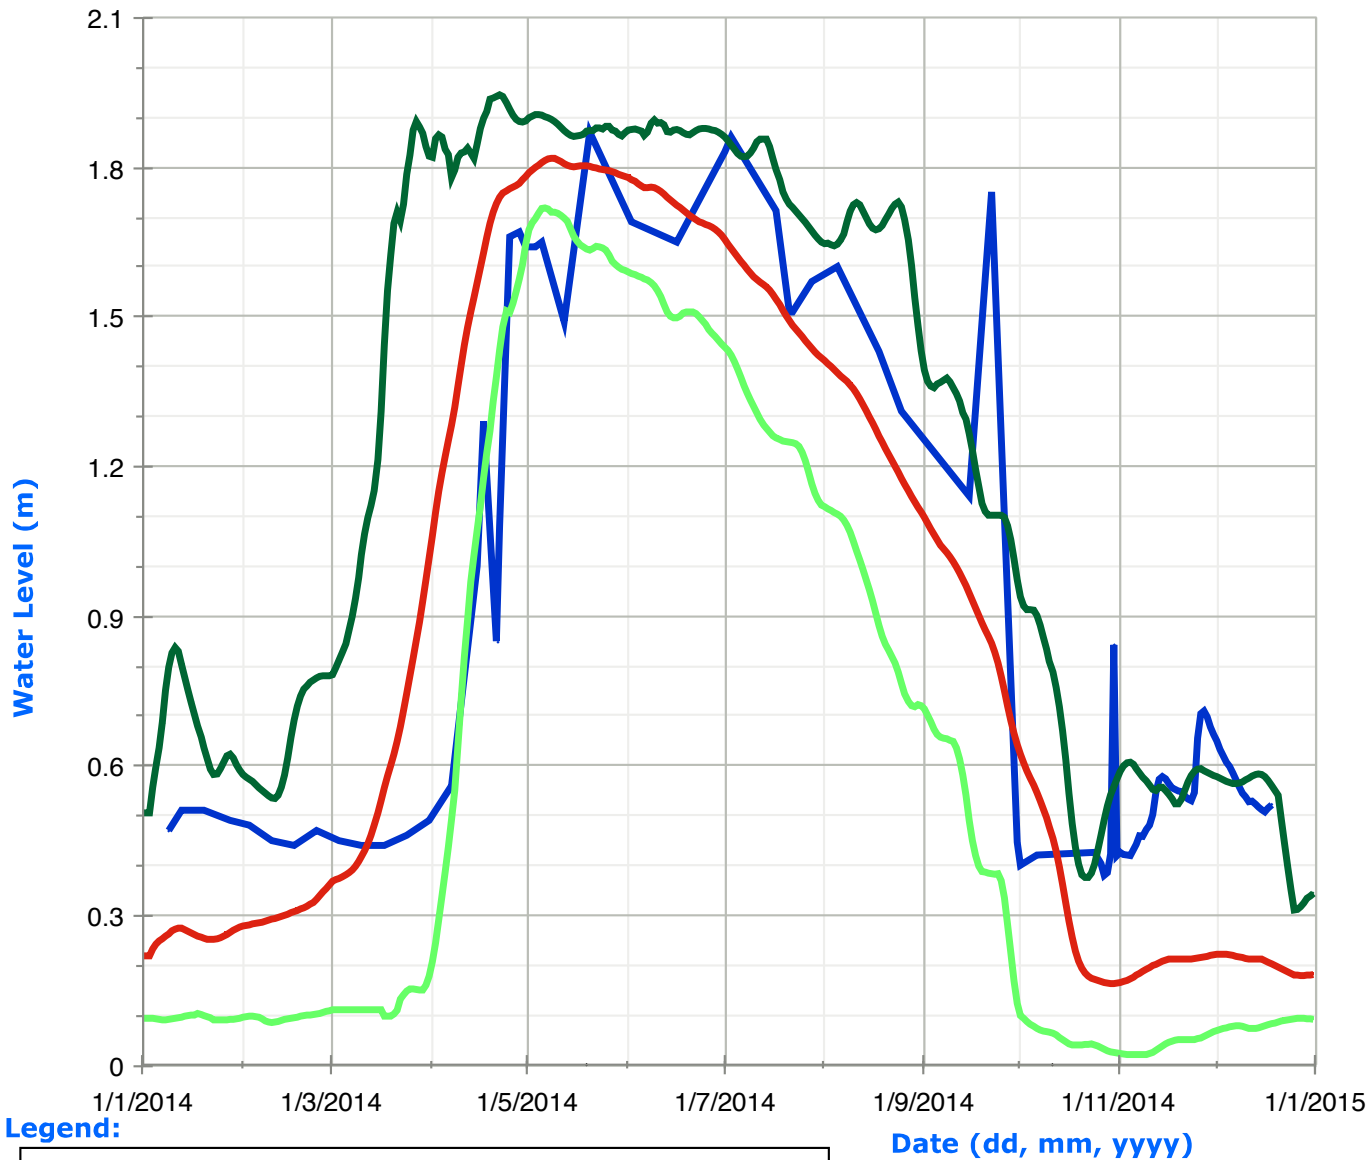

Legend:

Historic High
Water Levels

Daily Water
Levels

Historic Low
Water Levels

Average
Water Levels

Date (dd, mm, yyyy)

Contau Lake Water Levels

Legend:

Gooderham Lake (Pine Lake) Water Levels

Legend:

	Historic High Water Levels		Daily Water Levels
	Historic Low Water Levels		
	Average Water Levels		

Glamor Lake Water Levels

Legend:

Date (dd, mm, yyyy)

Little Glamor Lake Water Levels

Legend:

Loon Lake (Dudman Lake) Water Levels

Legend:

Long Lake (Miskwabi Lake) Water Levels

Legend:

Esson Lake (Otter Lake) Water Levels

Legend:

Pusey Lake (Grace Lake) Water Levels

Legend:

Farquhar Lake Water Levels

Legend:

Date (dd, mm, yyyy)