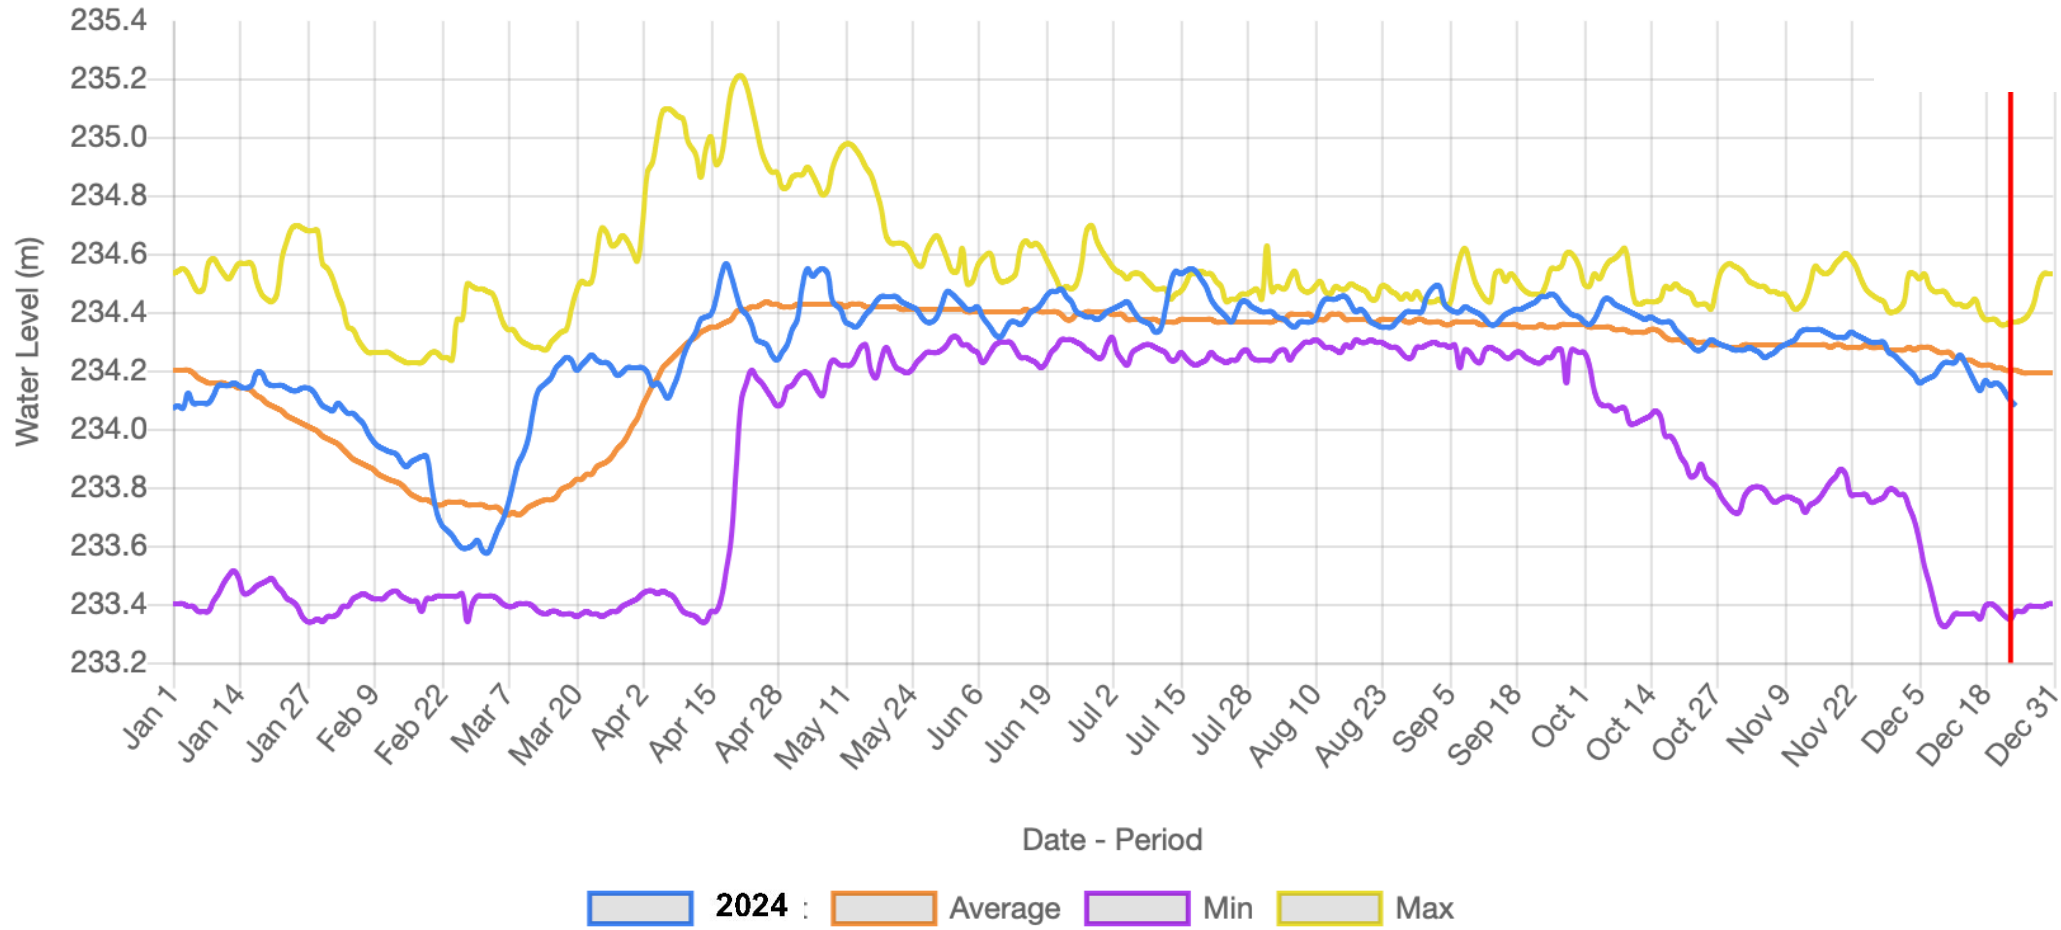

Balsam Lake - Level Gauge

Buckhorn Lake - Level Gauge

Cameron Lake - Level Gauge

Lake Katchewanooka - Level Gauge

Lake Scugog - Level Gauge

Little Lake - Level Gauge

Legend: 2024 (blue line), Average (orange line), Min (purple line), Max (yellow line)

Lovesick Lake - Level Gauge

2024 : Average Min Max

Lower Buckhorn Lake - Level Gauge

Lower Lock 19 - Level Gauge

Stony Lake - Level Gauge

Sturgeon Lake - Level Gauge

2024 : Average Min Max