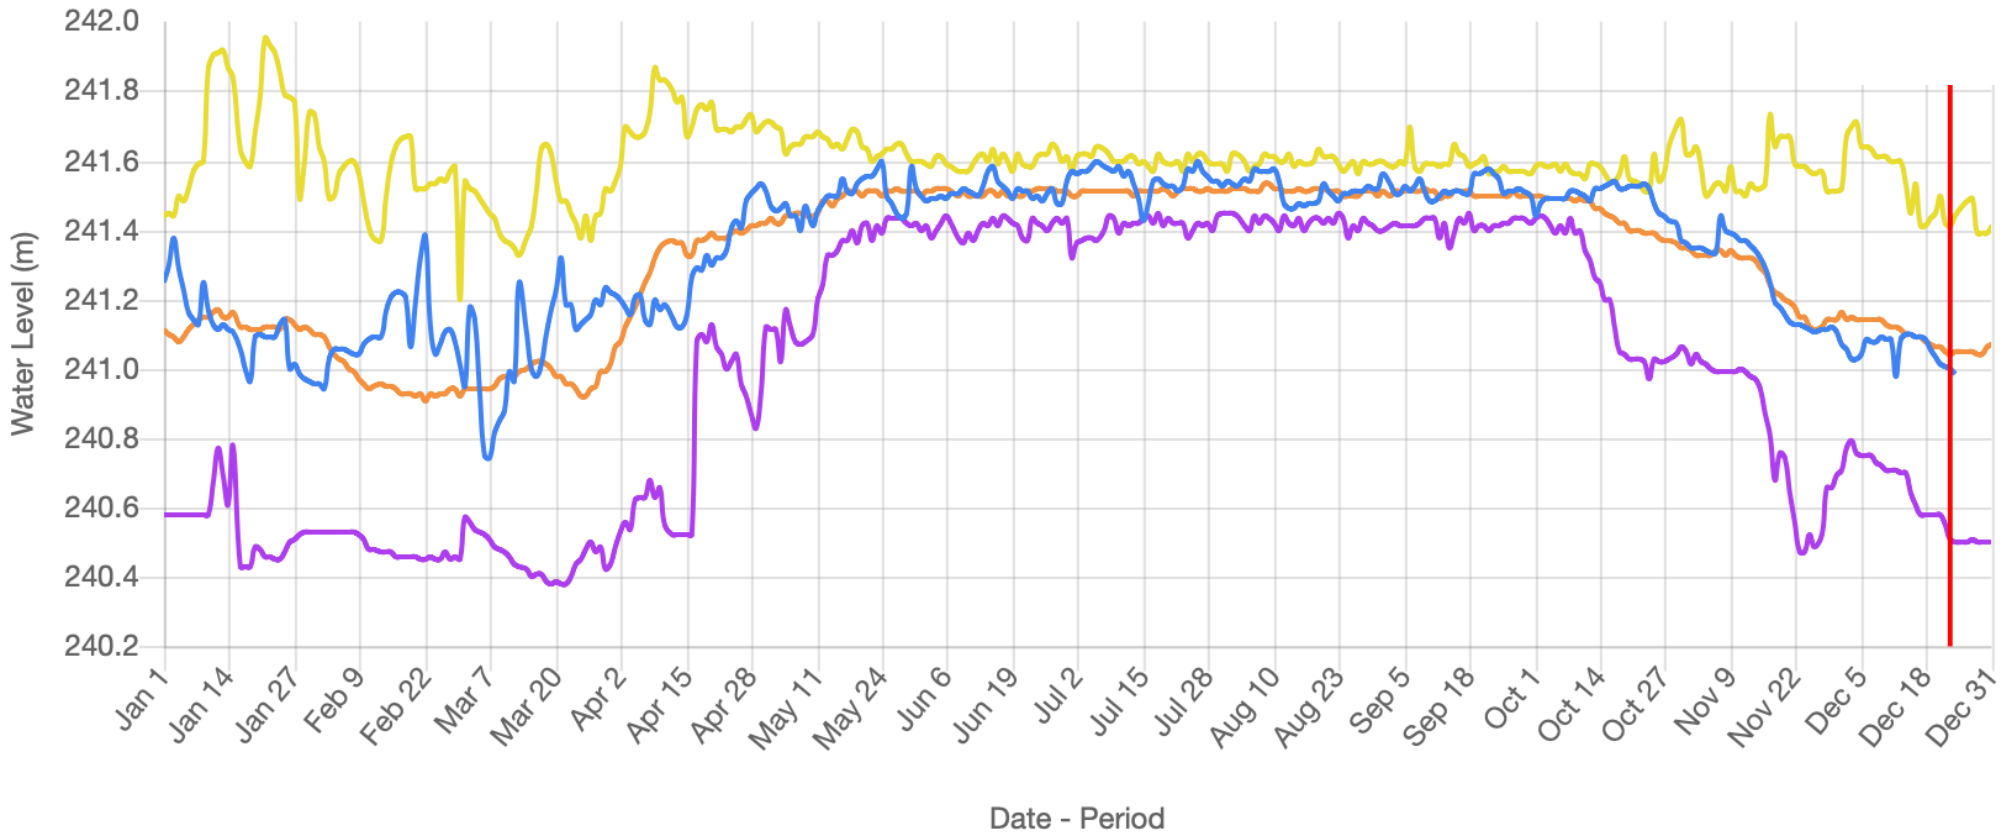

Balsam Lake - Level Gauge

Buckhorn Lake - Level Gauge

Cameron Lake - Level Gauge

Lake Katchewanooka - Level Gauge

Lake Scugog - Level Gauge

Little Lake - Level Gauge

Legend: 2024 (blue line), Average (orange line), Min (purple line), Max (yellow line)

Lovesick Lake - Level Gauge

2024 : Average Min Max

Lower Buckhorn Lake - Level Gauge

Lower Lock 19 - Level Gauge

Stony Lake - Level Gauge

Sturgeon Lake - Level Gauge

2024 : Average Min Max