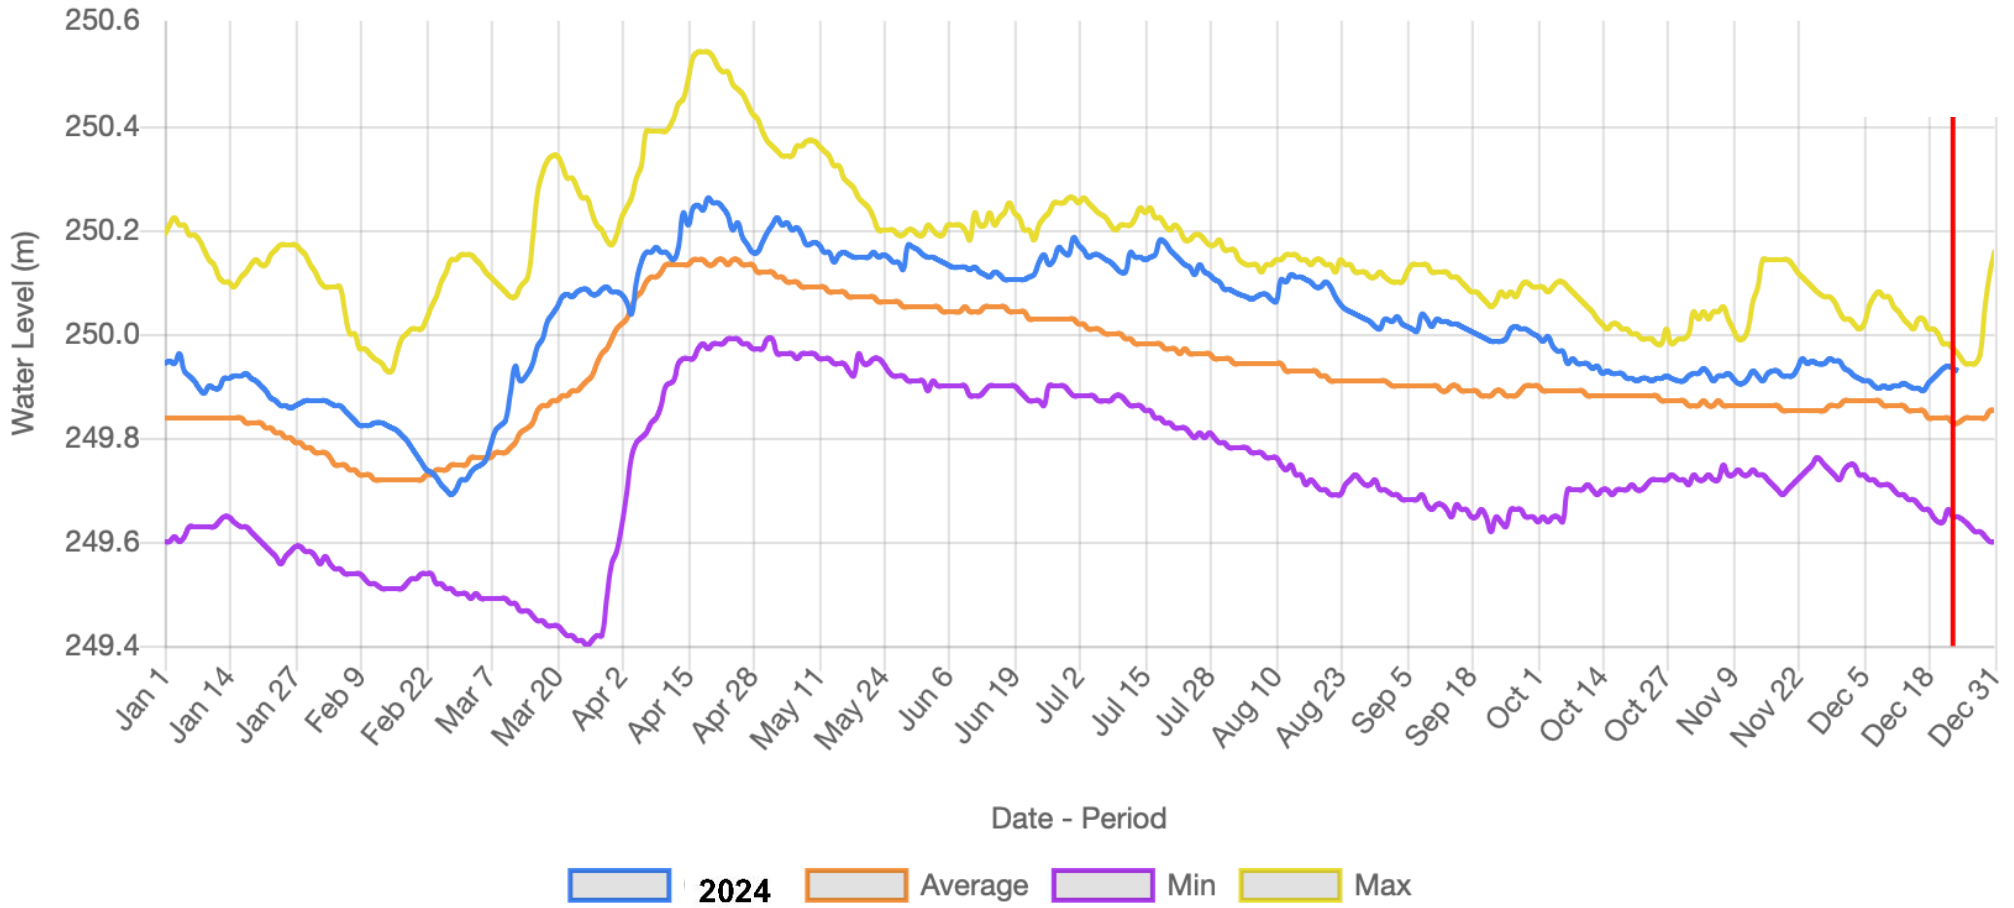

Balsam Lake - Level Gauge

Buckhorn Lake - Level Gauge

Cameron Lake - Level Gauge

Lake Katchewanooka - Level Gauge

Lake Scugog - Level Gauge

Little Lake - Level Gauge

Legend: 2024 (blue line), Average (orange line), Min (purple line), Max (yellow line)

Lovesick Lake - Level Gauge

2024 : Average Min Max

Lower Buckhorn Lake - Level Gauge

Lower Lock 19 - Level Gauge

Stony Lake - Level Gauge

Sturgeon Lake - Level Gauge

2024 : Average Min Max