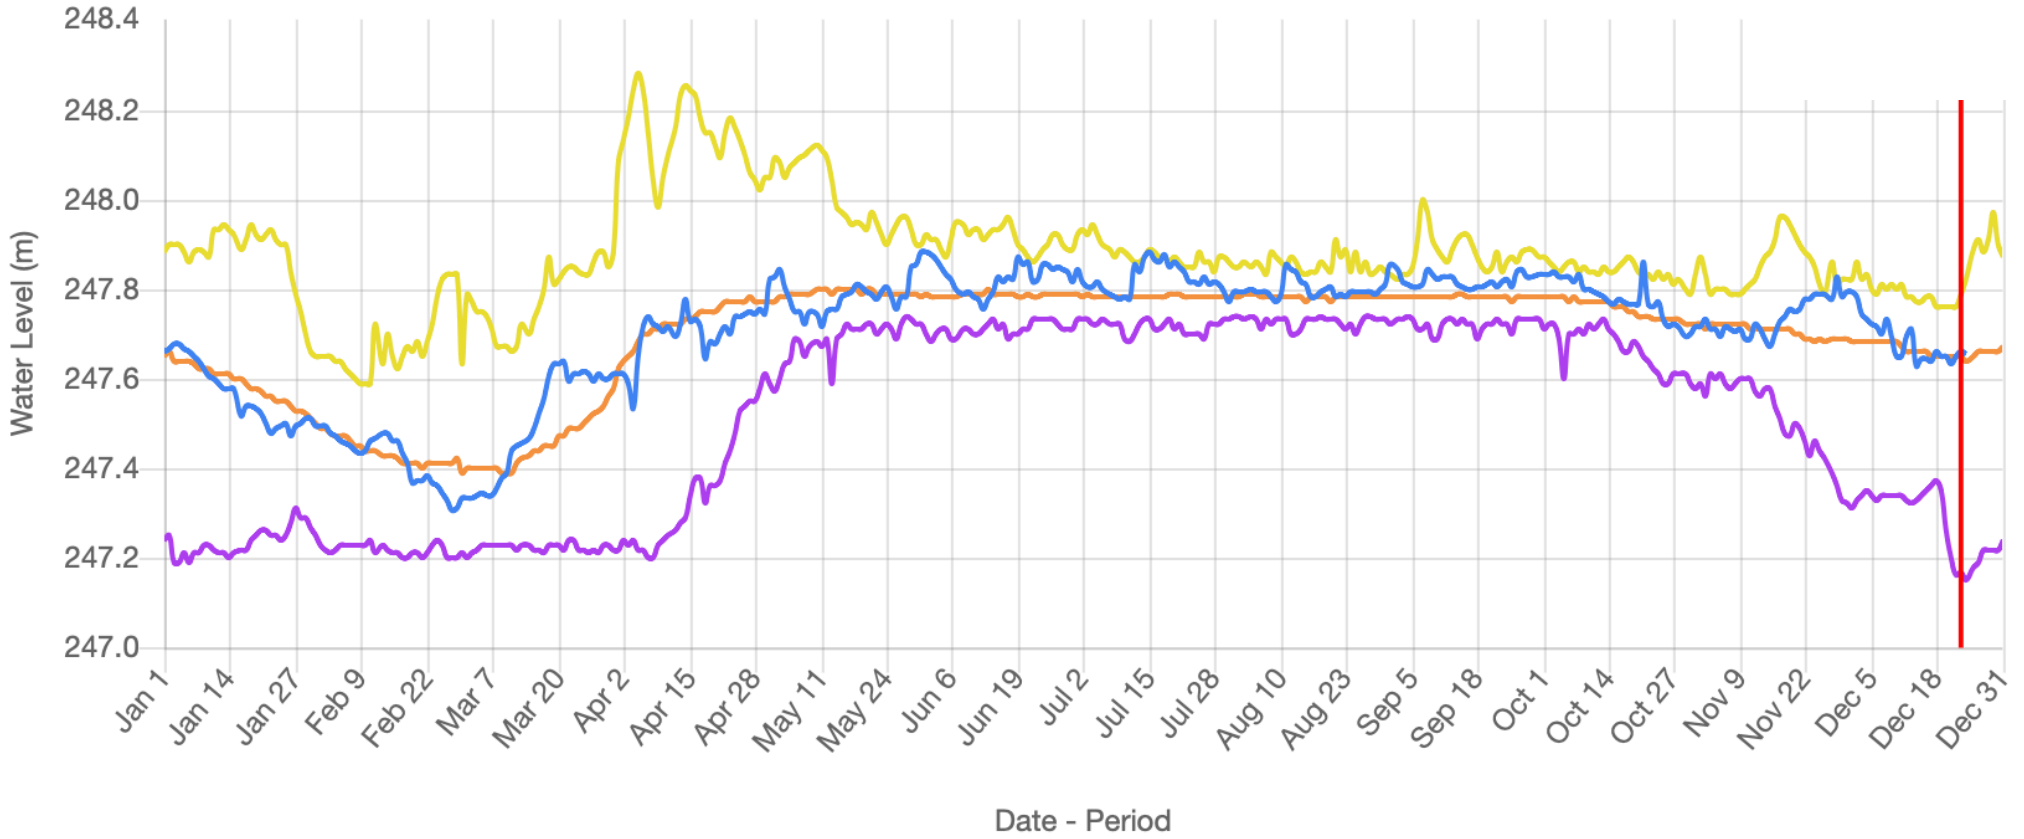

Balsam Lake - Level Gauge

Buckhorn Lake - Level Gauge

Cameron Lake - Level Gauge

Lake Katchewanooka - Level Gauge

Lake Scugog - Level Gauge

Little Lake - Level Gauge

Legend: 2024 (blue line), Average (orange line), Min (purple line), Max (yellow line)

Lovesick Lake - Level Gauge

2024 : Average Min Max

Lower Buckhorn Lake - Level Gauge

Lower Lock 19 - Level Gauge

Stony Lake - Level Gauge

Sturgeon Lake - Level Gauge

2024 : Average Min Max