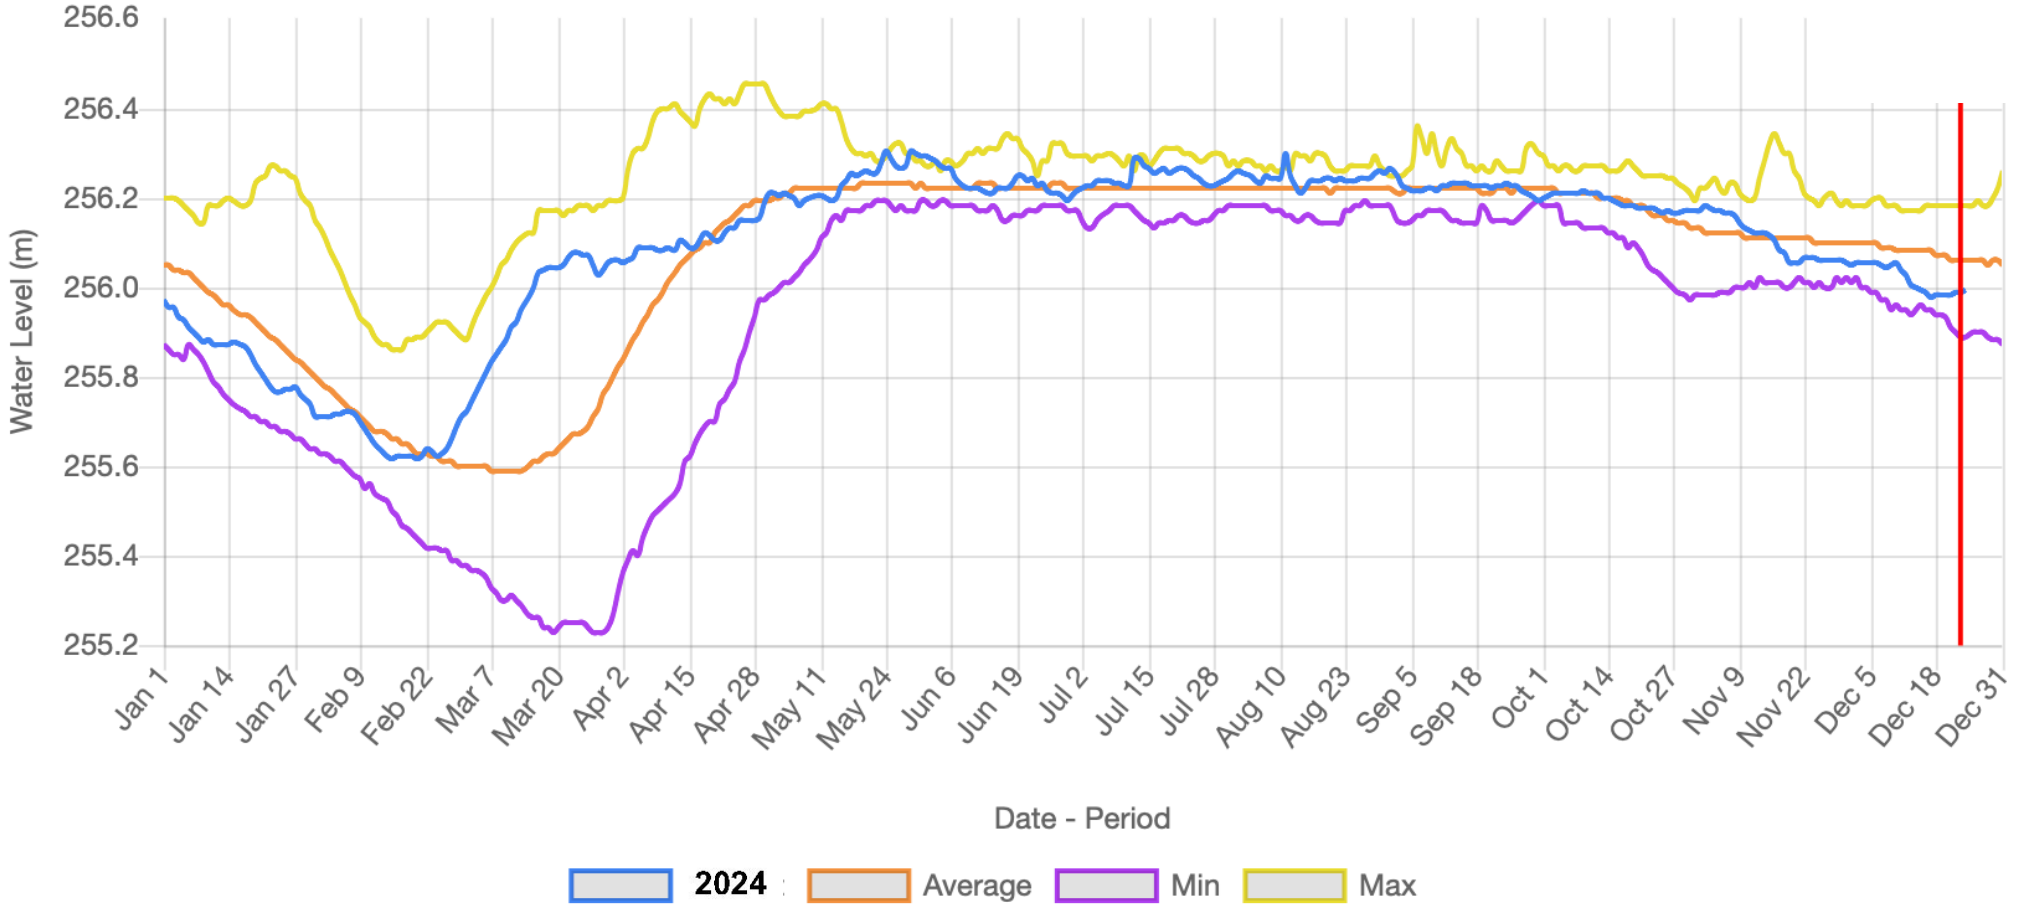

Balsam Lake - Level Gauge

Buckhorn Lake - Level Gauge

Cameron Lake - Level Gauge

Lake Katchewanooka - Level Gauge

Lake Scugog - Level Gauge

Little Lake - Level Gauge

Legend: 2024 (blue line), Average (orange line), Min (purple line), Max (yellow line)

Lovesick Lake - Level Gauge

2024 : Average Min Max

Lower Buckhorn Lake - Level Gauge

Lower Lock 19 - Level Gauge

Stony Lake - Level Gauge

Sturgeon Lake - Level Gauge

2024 : Average Min Max