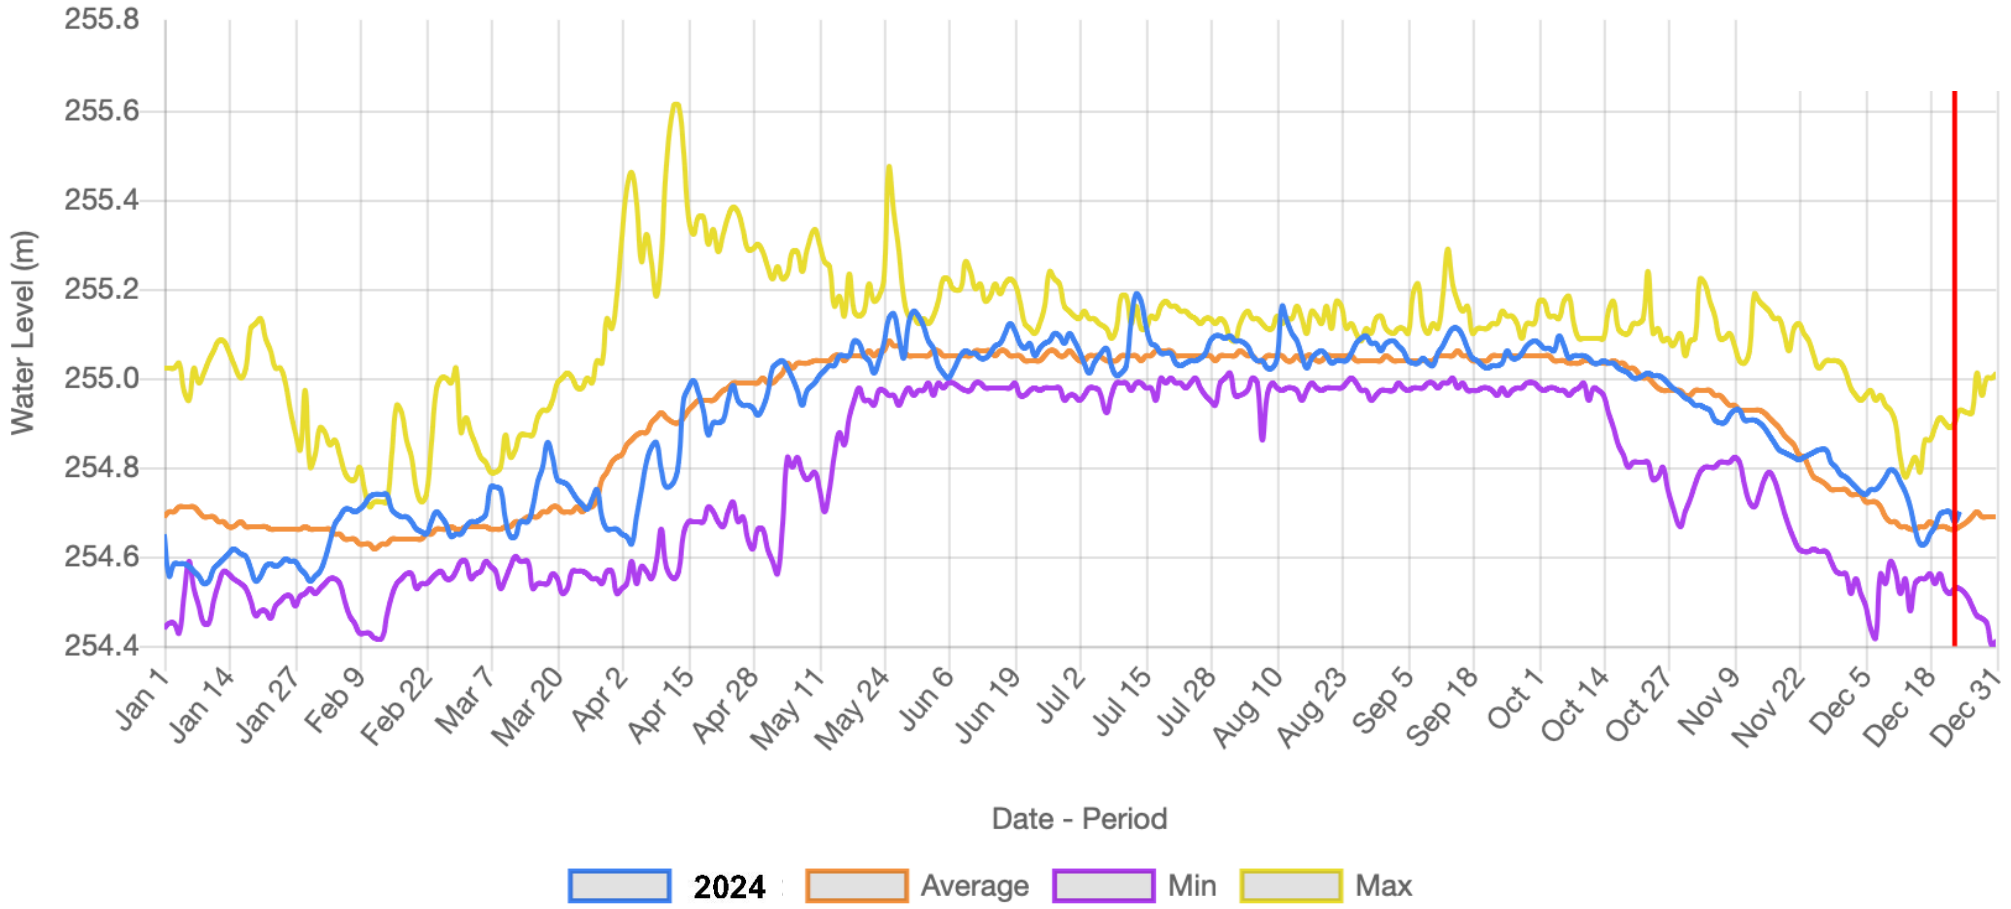

Balsam Lake - Level Gauge

Buckhorn Lake - Level Gauge

Cameron Lake - Level Gauge

Lake Katchewanooka - Level Gauge

Lake Scugog - Level Gauge

Little Lake - Level Gauge

Legend: 2024 (blue line), Average (orange line), Min (purple line), Max (yellow line)

Lovesick Lake - Level Gauge

2024 : Average Min Max

Lower Buckhorn Lake - Level Gauge

Lower Lock 19 - Level Gauge

Stony Lake - Level Gauge

Sturgeon Lake - Level Gauge

2024 : Average Min Max