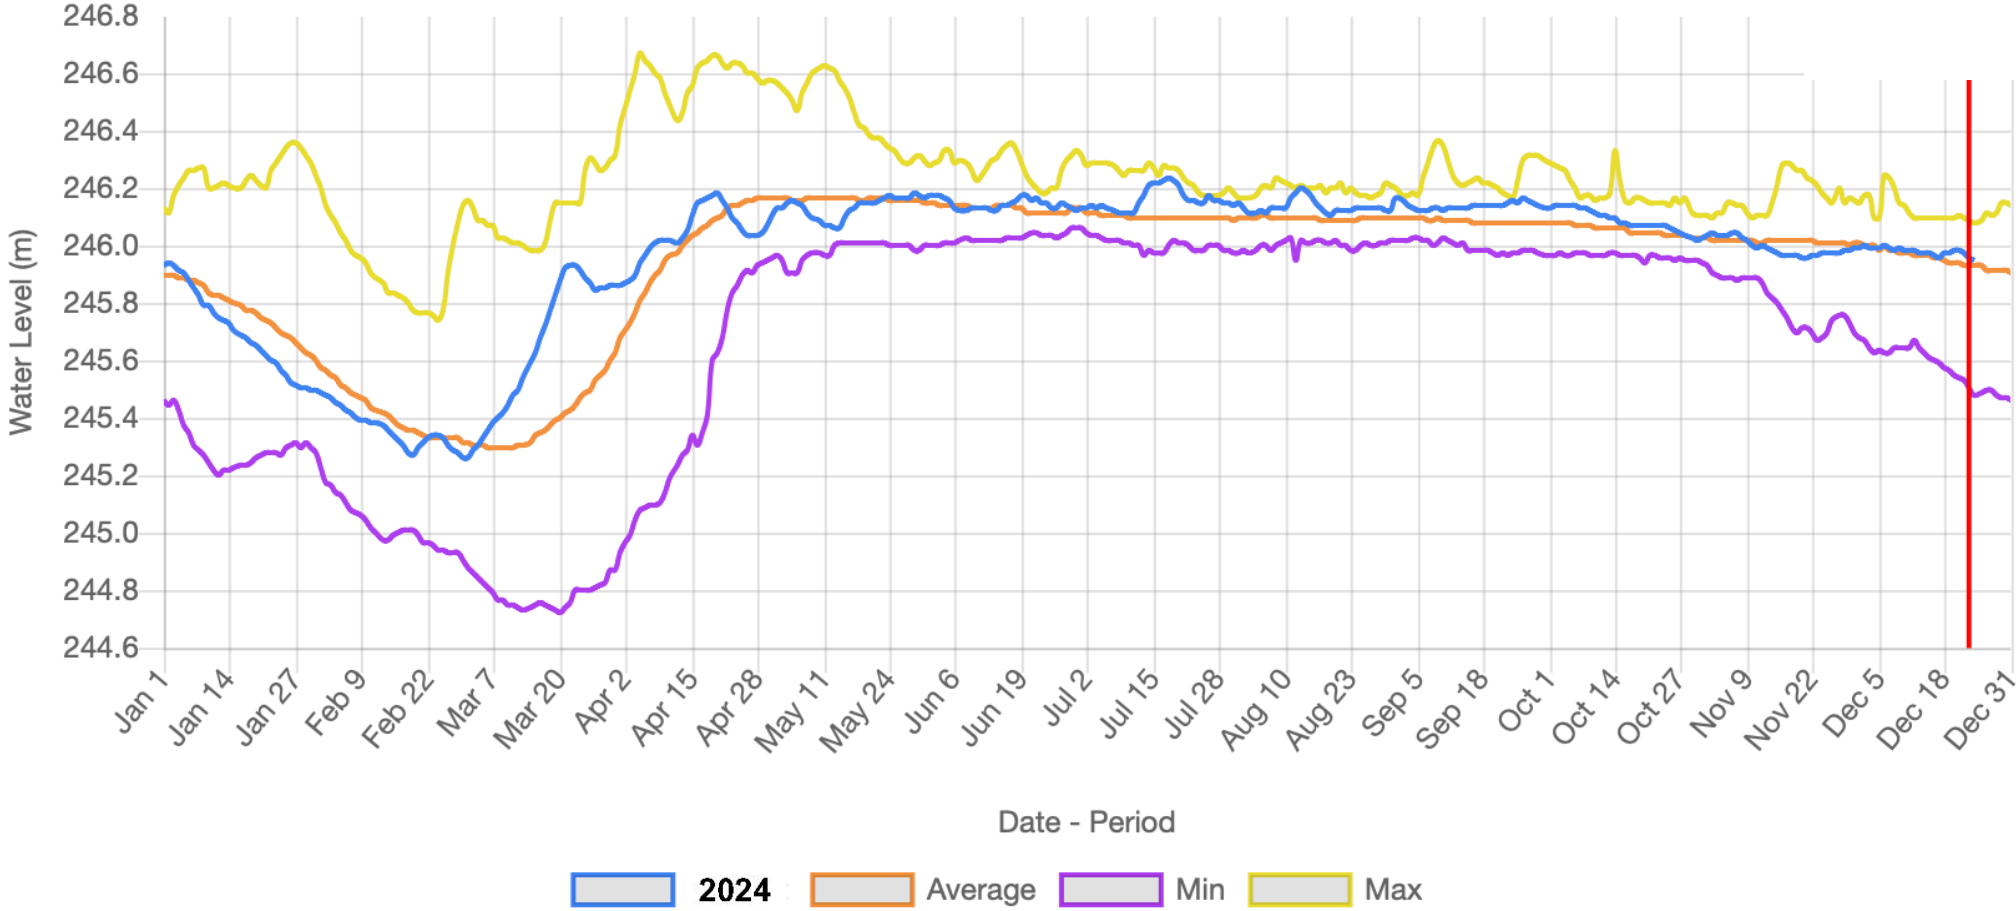

Balsam Lake - Level Gauge

Buckhorn Lake - Level Gauge

Cameron Lake - Level Gauge

Lake Katchewanooka - Level Gauge

Lake Scugog - Level Gauge

Little Lake - Level Gauge

Legend: 2024 (blue line), Average (orange line), Min (purple line), Max (yellow line)

Lovesick Lake - Level Gauge

2024 : Average Min Max

Lower Buckhorn Lake - Level Gauge

Lower Lock 19 - Level Gauge

Stony Lake - Level Gauge

Sturgeon Lake - Level Gauge

2024 : Average Min Max