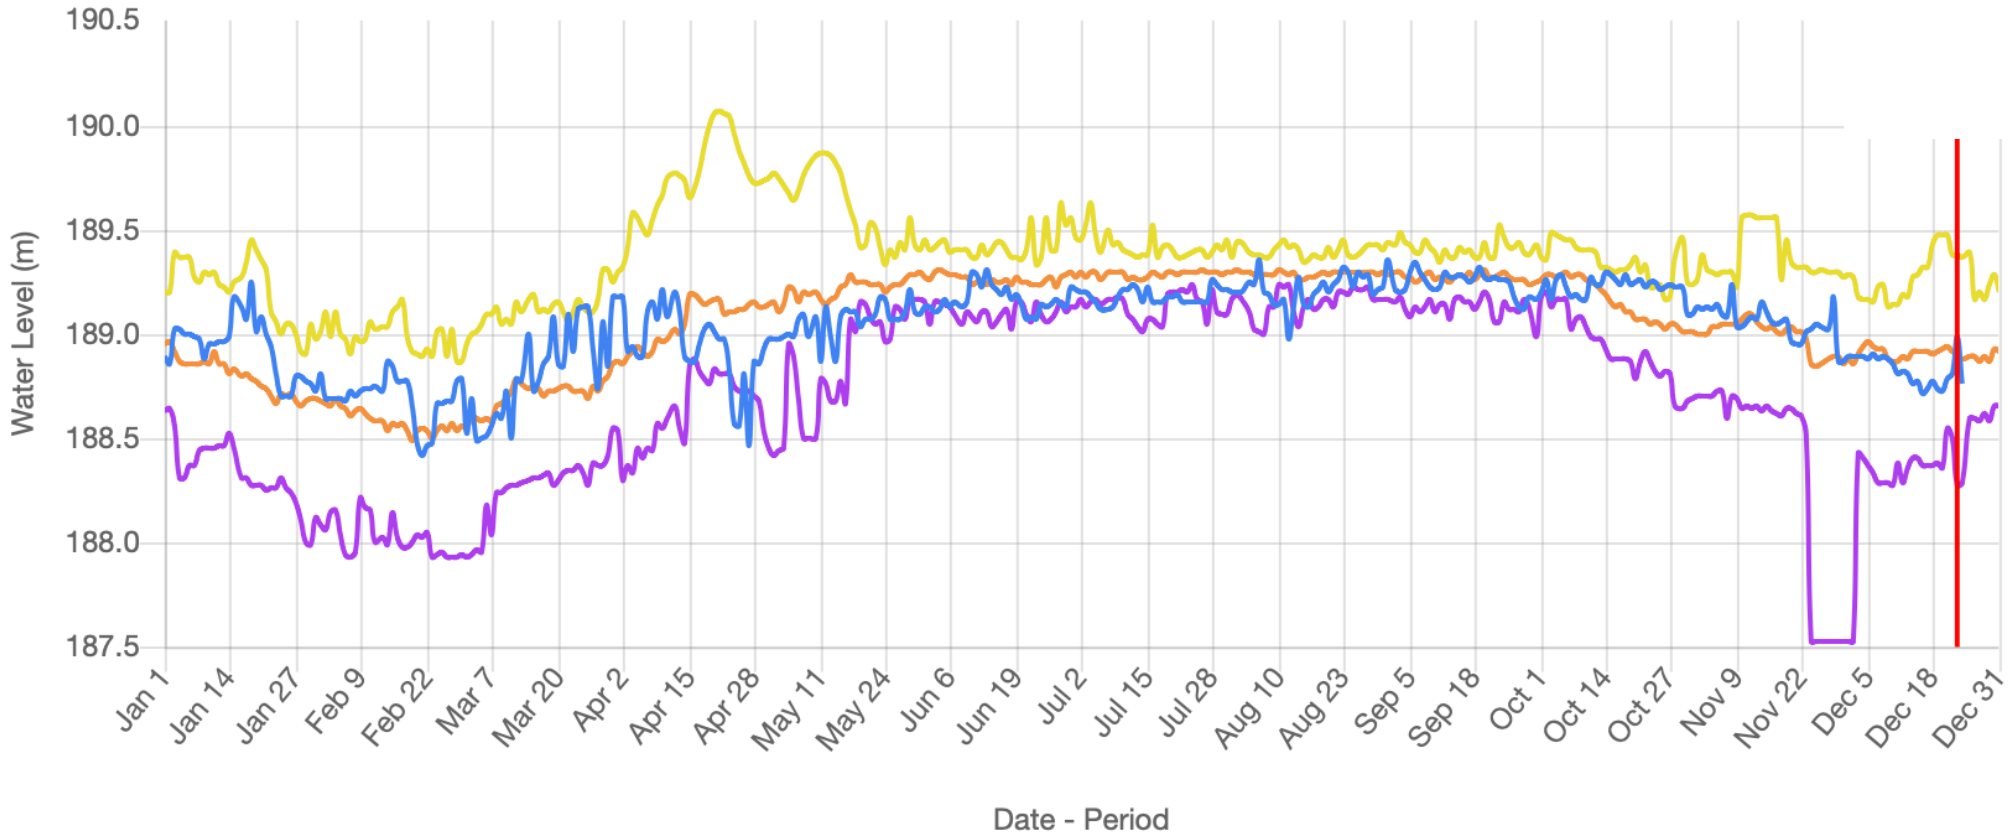

Balsam Lake - Level Gauge

Buckhorn Lake - Level Gauge

Cameron Lake - Level Gauge

Lake Katchewanooka - Level Gauge

Lake Scugog - Level Gauge

Little Lake - Level Gauge

Legend: 2024 (blue line), Average (orange line), Min (purple line), Max (yellow line)

Lovesick Lake - Level Gauge

2024 : Average Min Max

Lower Buckhorn Lake - Level Gauge

Lower Lock 19 - Level Gauge

Stony Lake - Level Gauge

Sturgeon Lake - Level Gauge

2024 : Average Min Max