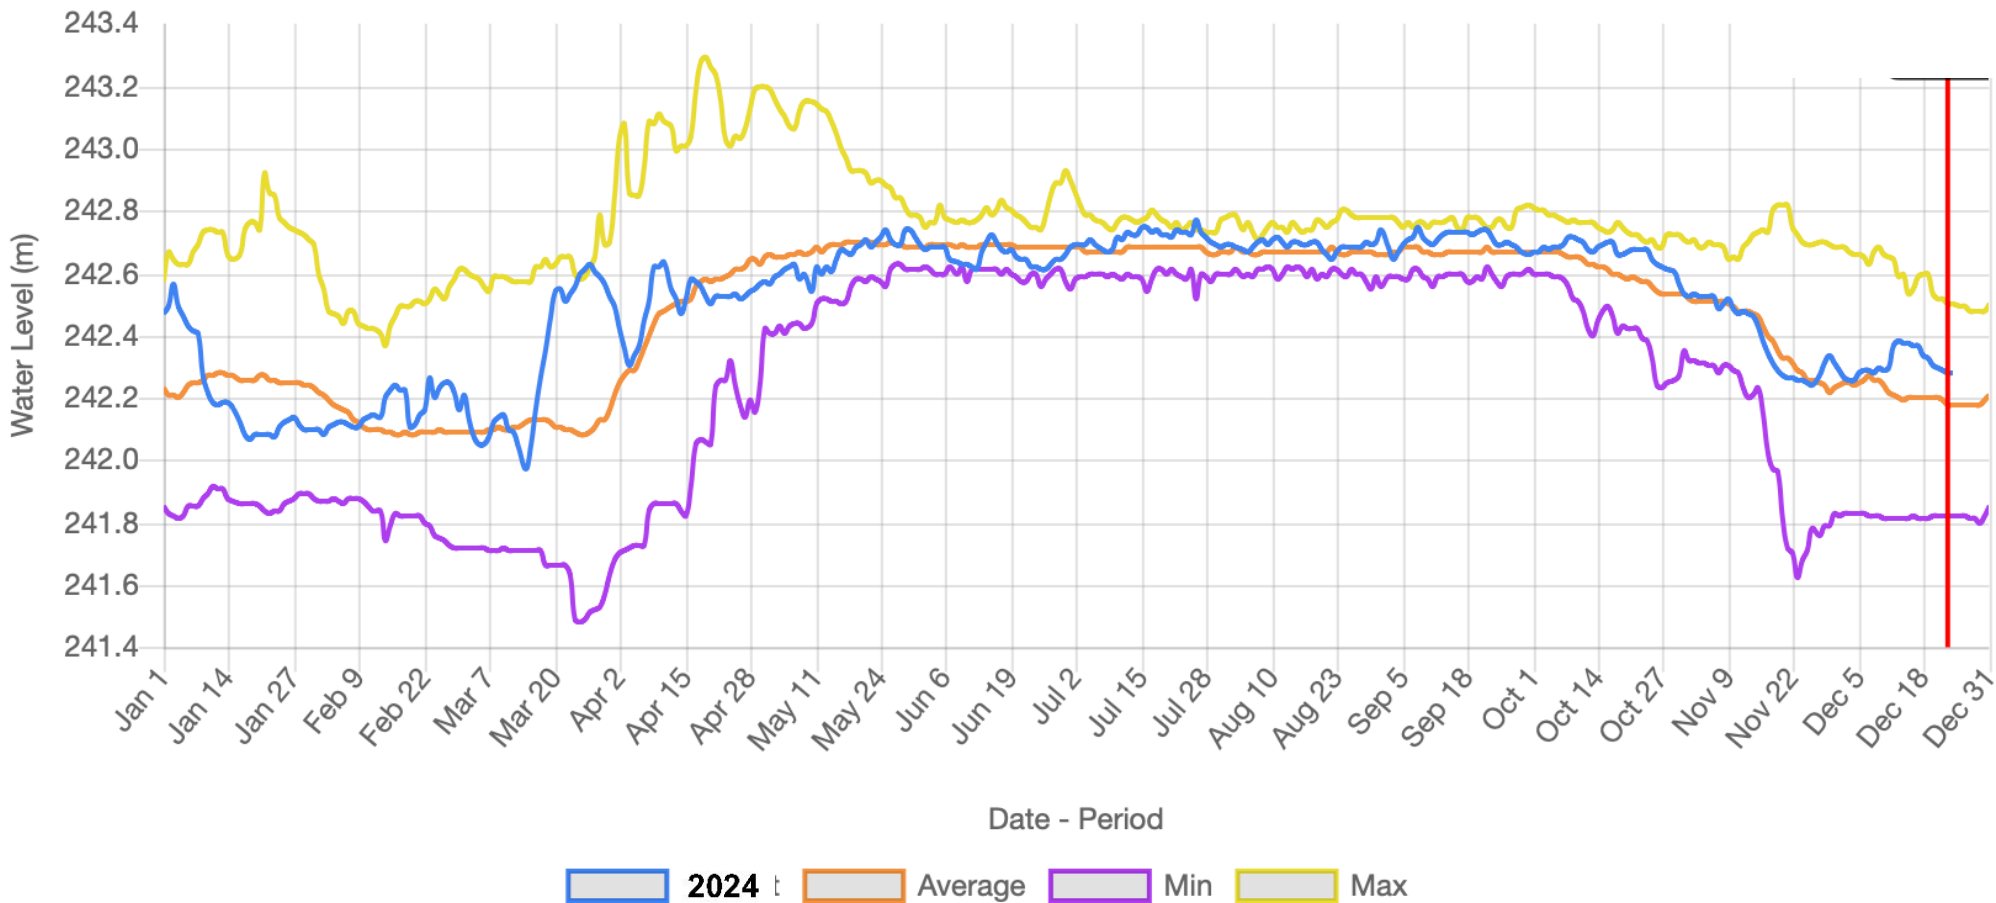

Balsam Lake - Level Gauge

Buckhorn Lake - Level Gauge

Cameron Lake - Level Gauge

Lake Katchewanooka - Level Gauge

Lake Scugog - Level Gauge

Little Lake - Level Gauge

Legend: 2024 (blue line), Average (orange line), Min (purple line), Max (yellow line)

Lovesick Lake - Level Gauge

2024 : Average Min Max

Lower Buckhorn Lake - Level Gauge

Lower Lock 19 - Level Gauge

Stony Lake - Level Gauge

Sturgeon Lake - Level Gauge

2024 : Average Min Max