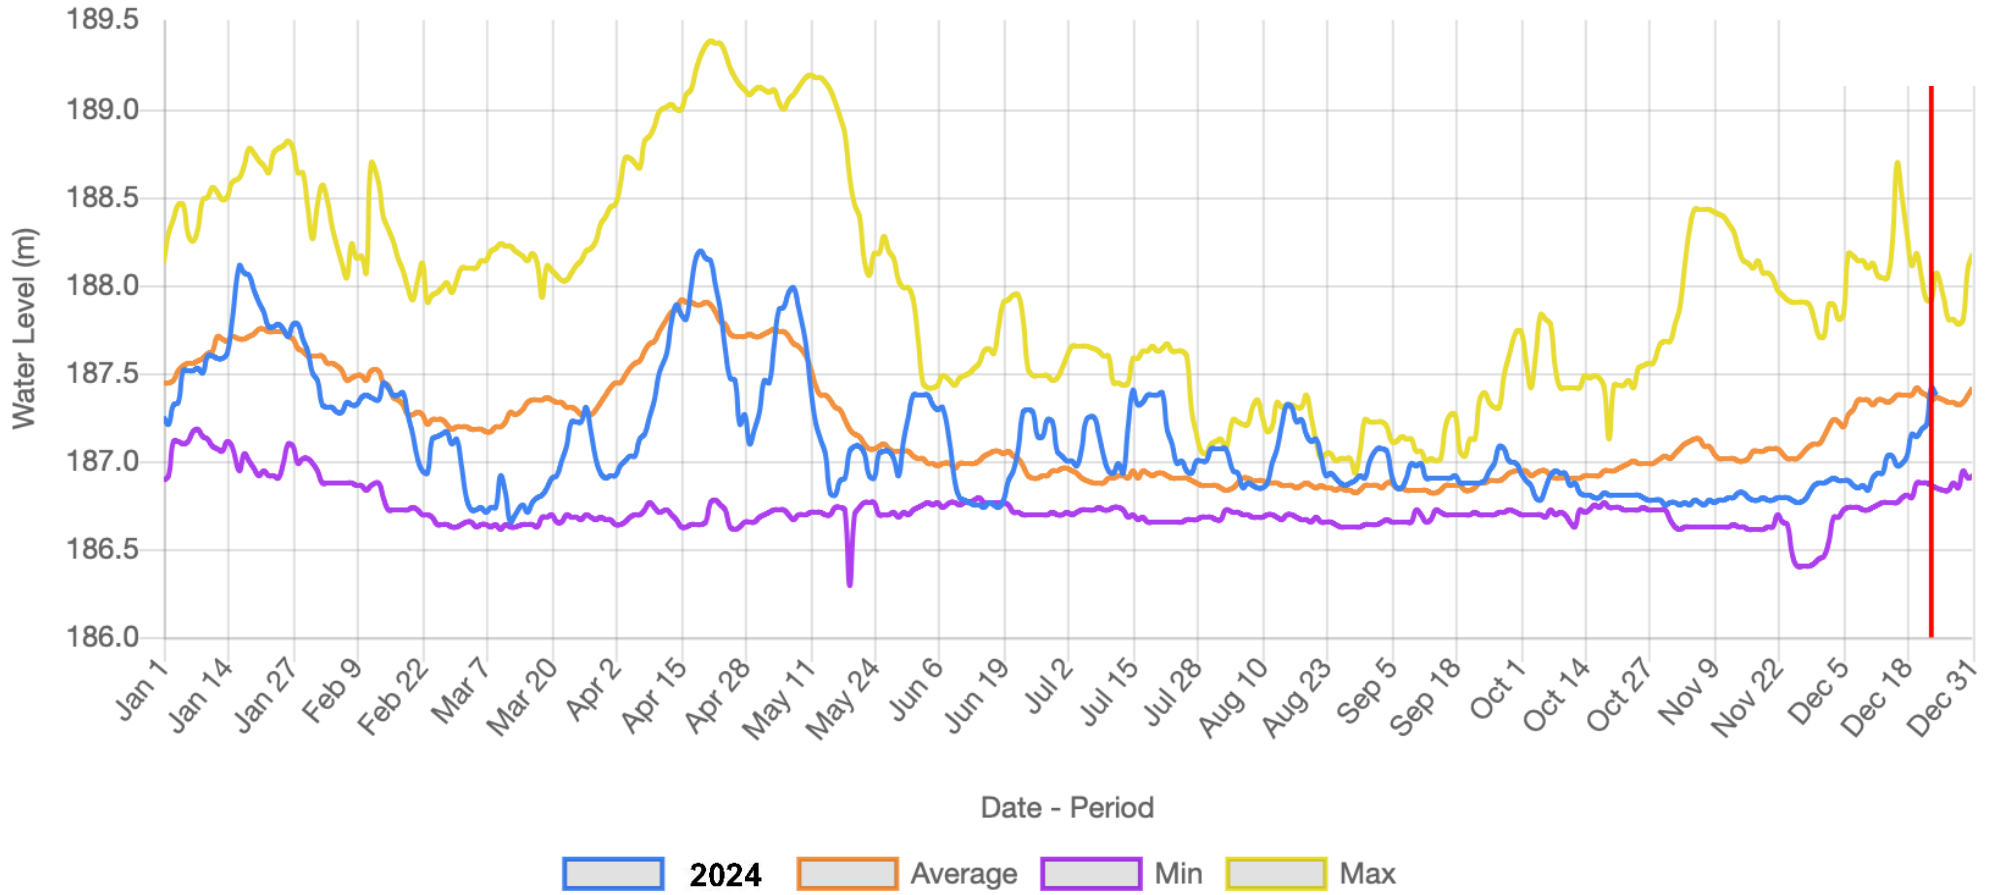

Balsam Lake - Level Gauge

Buckhorn Lake - Level Gauge

Cameron Lake - Level Gauge

Lake Katchewanooka - Level Gauge

Lake Scugog - Level Gauge

Little Lake - Level Gauge

Legend: 2024 (blue line), Average (orange line), Min (purple line), Max (yellow line)

Lovesick Lake - Level Gauge

2024 : Average Min Max

Lower Buckhorn Lake - Level Gauge

Lower Lock 19 - Level Gauge

Stony Lake - Level Gauge

Sturgeon Lake - Level Gauge

2024 : Average Min Max