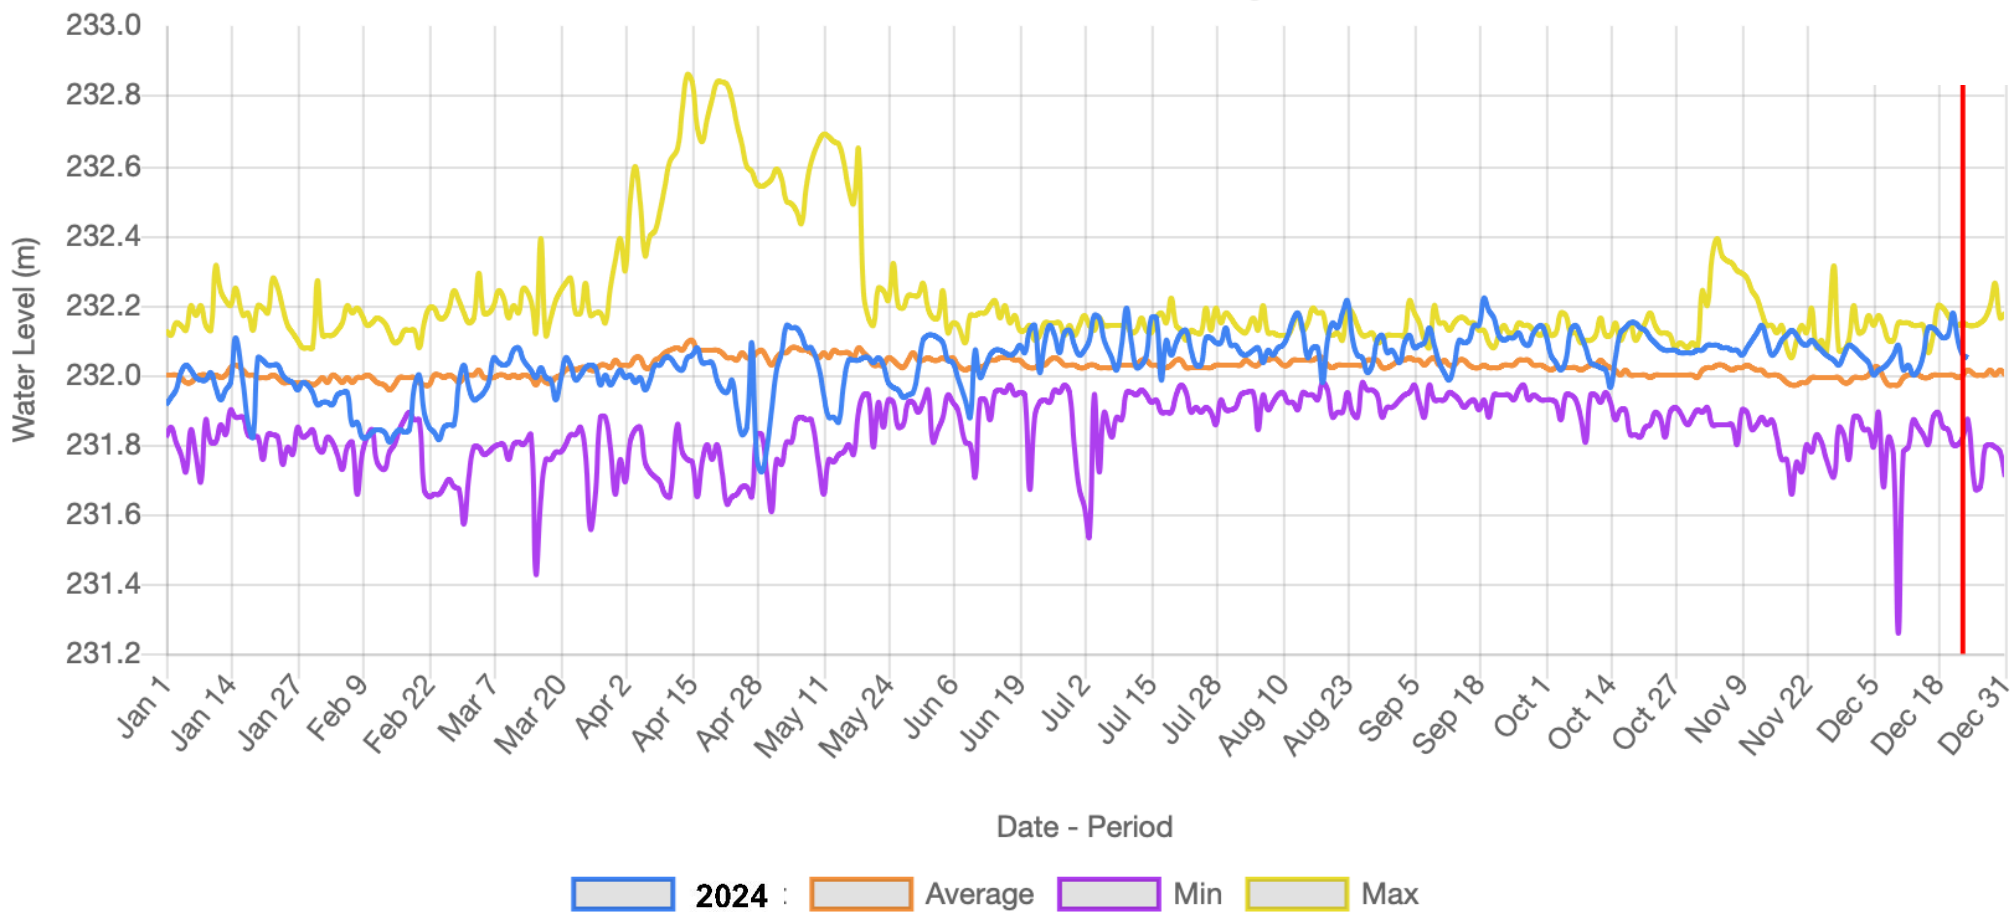

Balsam Lake - Level Gauge

Buckhorn Lake - Level Gauge

Cameron Lake - Level Gauge

Lake Katchewanooka - Level Gauge

Lake Scugog - Level Gauge

Little Lake - Level Gauge

Legend: 2024 (blue line), Average (orange line), Min (purple line), Max (yellow line)

Lovesick Lake - Level Gauge

2024 : Average Min Max

Lower Buckhorn Lake - Level Gauge

Lower Lock 19 - Level Gauge

Stony Lake - Level Gauge

Sturgeon Lake - Level Gauge

2024 : Average Min Max