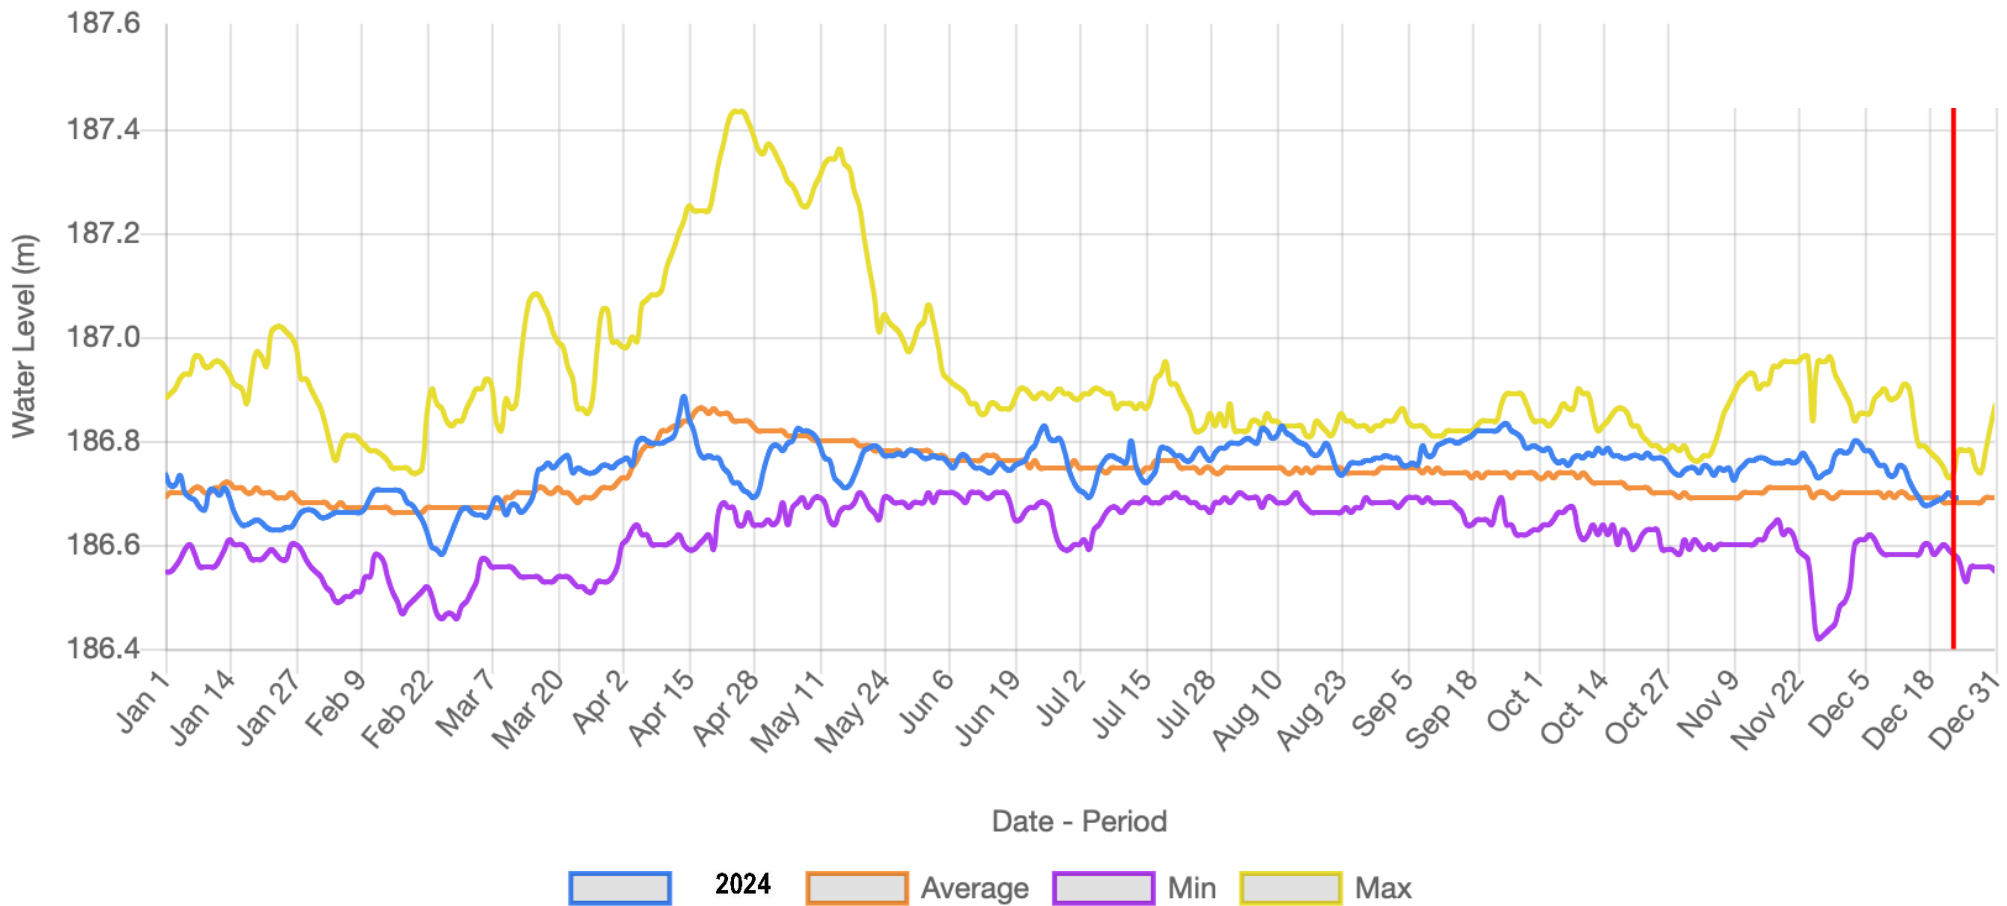

Rice Lake - Level Gauge

Percy Reach - Level Gauge